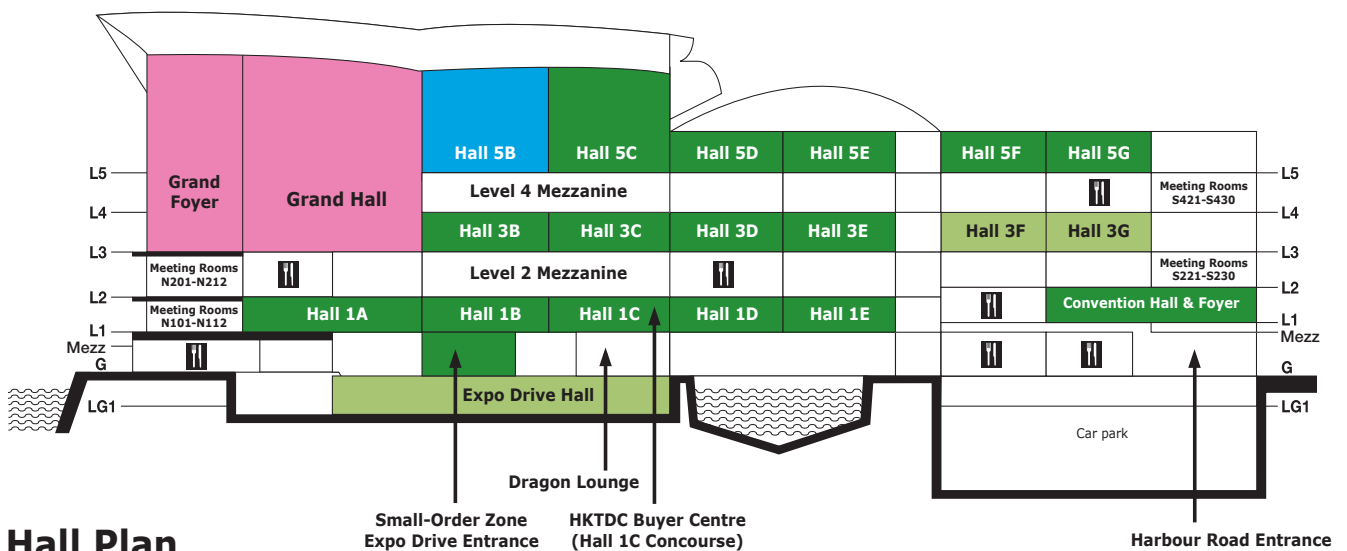

# Guide to Zones

Zone	Hall Location/Site
Brand Name Gallery	Halls 3F-G
Baby Bedding Items and Furniture	Halls 3F-G
Baby Fashion Avenue <span style="color: green; font-weight: bold;">New</span>	Halls 3F-G
Baby Gift Sets and Souvenirs	Hall 3G
Baby Skincare and Bath Products	Hall 3F
Baby Toys and Activity	Hall 3F
Feeding, Nursery and Maternity Products	Hall 3F
Nursery Electrical Appliances	Hall 3F
Strollers and Gear	Hall 3G
World of Strollers and Gear <span style="color: green; font-weight: bold;">New</span>	Expo Drive Hall

Concurrent Event	Hall Location/Site
HKTDC Hong Kong International Licensing Show	Grand Hall & Foyer
HKTDC Hong Kong Toys & Games Fair	Halls 1A-E & Concourse, 3B-E & Concourse, 5C-G, Convention Hall & Foyer
Hong Kong International Stationery Fair	Hall 5B

# Booth Legend

## 展位位置圖例

Hall Location/Site 展覽廳位置/場地	Level 樓層
<b>3F-3G</b> Halls 展覽廳 3F-3G	L3 三樓
<b>ED</b> Expo Drive Hall 博覽道展廳	LG 地下