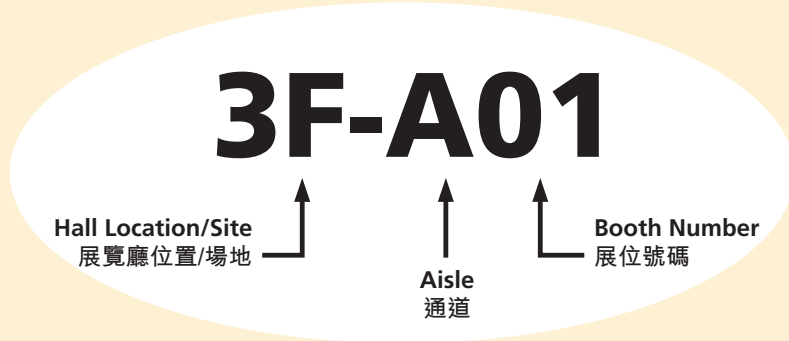

# Guide to Zones

Zone	Hall Location/Site
Brand Name Gallery	Halls 3F-G
Baby Bedding Items and Furniture	Halls 3F-G
Baby Fashion Avenue <span style="color: green; font-weight: bold;">New</span>	Halls 3F-G
Baby Gift Sets and Souvenirs	Hall 3G
Baby Skincare and Bath Products	Hall 3F
Baby Toys and Activity	Hall 3F
Feeding, Nursery and Maternity Products	Hall 3F
Nursery Electrical Appliances	Hall 3F
Strollers and Gear	Hall 3G
World of Strollers and Gear <span style="color: green; font-weight: bold;">New</span>	Expo Drive Hall

Concurrent Event	Hall Location/Site
HKTDC Hong Kong International Licensing Show	Grand Hall & Foyer
HKTDC Hong Kong Toys & Games Fair	Halls 1A-E & Concourse, 3B-E & Concourse, 5C-G, Convention Hall & Foyer
Hong Kong International Stationery Fair	Hall 5B

## 展位位置圖例

Hall Location/Site 展覽廳位置/場地	Level 樓層
<b>3F-3G</b> Halls 展覽廳 3F-3G	L3 三樓
<b>ED</b> Expo Drive Hall 博覽道展廳	LG 地下