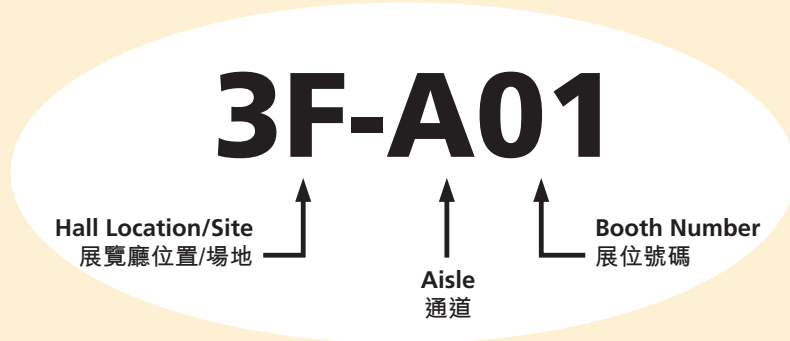

Guide to Zones

Zone	Hall Location/Site
Brand Name Gallery	Hall 3F & 3G
Baby Bedding Items and Furniture	Hall 3F & 3G, Hall 3 Concourse
Baby Fashion Avenue	Hall 3F & 3G
Baby Food and Healthcare Products New	Hall 3 Concourse
Baby Gift Sets and Souvenirs	Hall 3G
Baby Skincare and Bath Products	Hall 3F
Baby Toys and Activity	Hall 3F
Feeding, Nursery and Maternity Products	Hall 3F
Nursery Electrical Appliances	Hall 3F
Strollers and Gear	Hall 3G
World of Strollers and Gear	Expo Drive Hall
Multiple Products	Expo Drive Hall

Concurrent Event	Hall Location/Site
HKTDC Hong Kong International Licensing Show	Grand Hall, Foyer & Hall 3B
HKTDC Hong Kong Toys & Games Fair	Halls 1A-E & Concourse, 3B-E & Concourse, 5C-G, Convention Hall & Foyer
Hong Kong International Stationery Fair	Hall 5B

Booth Legend

展位位置圖例

Hall Location/Site 展覽廳位置/場地	Level 樓層
3F-3G Halls 展覽廳 3F-3G	L3 三樓
3CON Hall 3 Concourse 展覽廳3大堂	L3 三樓
ED Expo Drive Hall 博覽道展廳	LG 地下