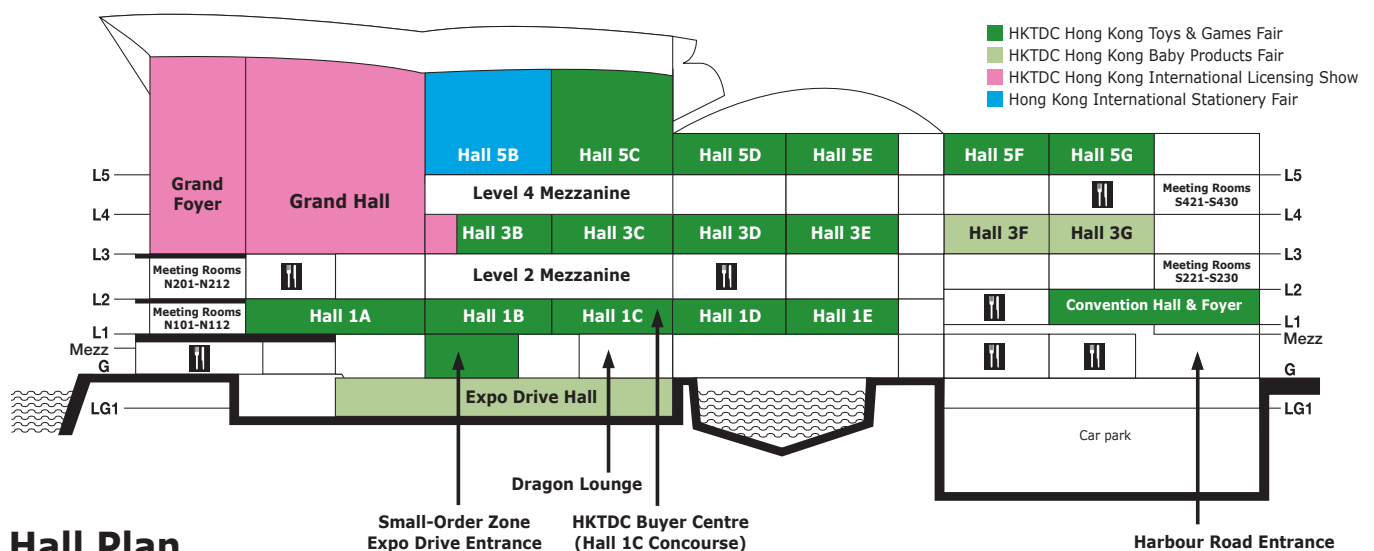

Guide to Zones

Zone	Hall Location/Site
Brand Name Gallery	Hall 3F & 3G
Baby Bedding Items and Furniture	Hall 3F & 3G, Hall 3 Concourse
Baby Fashion Avenue	Hall 3F & 3G
Baby Food and Healthcare Products New	Hall 3 Concourse
Baby Gift Sets and Souvenirs	Hall 3G
Baby Skincare and Bath Products	Hall 3F
Baby Toys and Activity	Hall 3F
Feeding, Nursery and Maternity Products	Hall 3F
Nursery Electrical Appliances	Hall 3F
Strollers and Gear	Hall 3G
World of Strollers and Gear	Expo Drive Hall
Multiple Products	Expo Drive Hall

Concurrent Event	Hall Location/Site
HKTDC Hong Kong International Licensing Show	Grand Hall, Foyer & Hall 3B
HKTDC Hong Kong Toys & Games Fair	Halls 1A-E & Concourse, 3B-E & Concourse, 5C-G, Convention Hall & Foyer
Hong Kong International Stationery Fair	Hall 5B

Booth Legend

展位位置圖例

Hall Location/Site 展覽廳位置/場地	Level 樓層
3F-3G Halls 展覽廳 3F-3G	L3 三樓
3CON Hall 3 Concourse 展覽廳3大堂	L3 三樓
ED Expo Drive Hall 博覽道展廳	LG 地下