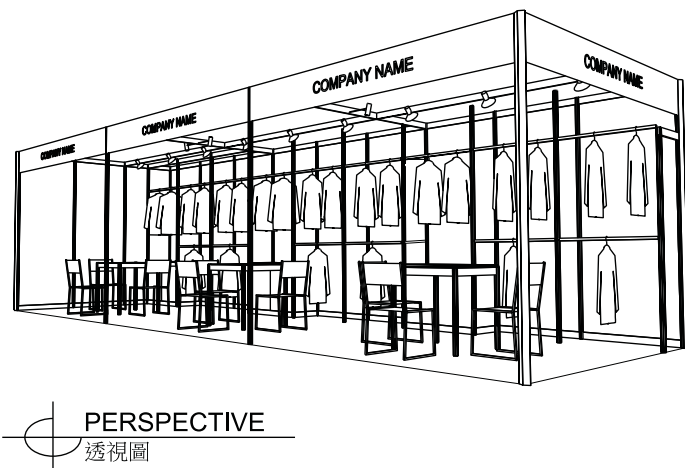

九米乘三米標準成衣展台 (左邊角位)

SIDE ELEVATION
側視圖

ELEVATION
正面圖

PERSPECTIVE
透視圖

BOOTH SPECIFICATIONS 攤位規格		QTY.
LC	1000W x 500D x 750H CABINET 有鎖儲物櫃	3
	GARMENT RAIL 掛衣通	15
	23W ENERGY SAVING LAMP SPOTLIGHT (YELLOW LIGHT) 23瓦特燈電燈膽短臂射燈 (黃光)	9
	23W ENERGY SAVING LAMP LONGARMED SPOTLIGHT (YELLOW LIGHT) 23瓦特燈電燈膽長臂射燈 (黃光)	6
TA	700W x 700D x 750H MEETING TABLE 會議桌 (正方檯)	3
CH	BLACK LEATHER CHAIR 黑皮椅	9
- - -	CEILING BEAM 天花樑	15M
	RUBBISH BIN & CARPET (27sqm.) 廢紙箱及地毯	

Garment hanger will not be included as basic booth facilities.

攤位設施不包括衣架

*The Hong Kong Trade Development Council reserves the right to change the configuration if necessary.

*如有需要，香港貿易發展局有權更改攤位結構。

9M x 3M Standard Garment Booth (Right Corner)

九米乘三米標準成衣展台 (右邊角位)

BOOTH SPECIFICATIONS 攤位規格		QTY.
LC	1000W x 500D x 750H CABINET 有鎖儲物櫃	3
GR	GARMENT RAIL 掛衣通	15
▽	23W ENERGY SAVING LAMP SPOTLIGHT (YELLOW LIGHT) 23瓦特慳電燈膽短臂射燈 (黃光)	9
⊙	23W ENERGY SAVING LAMP LONGARMED SPOTLIGHT (YELLOW LIGHT) 23瓦特慳電燈膽長臂射燈 (黃光)	6
TA	700W x 700D x 750H MEETING TABLE 會議桌 (正方檯)	3
CH	BLACK LEATHER CHAIR 黑皮椅	9
---	CEILING BEAM 天花樑	15M
	RUBBISH BIN & CARPET (27sqm.) 廢紙箱及地毯	