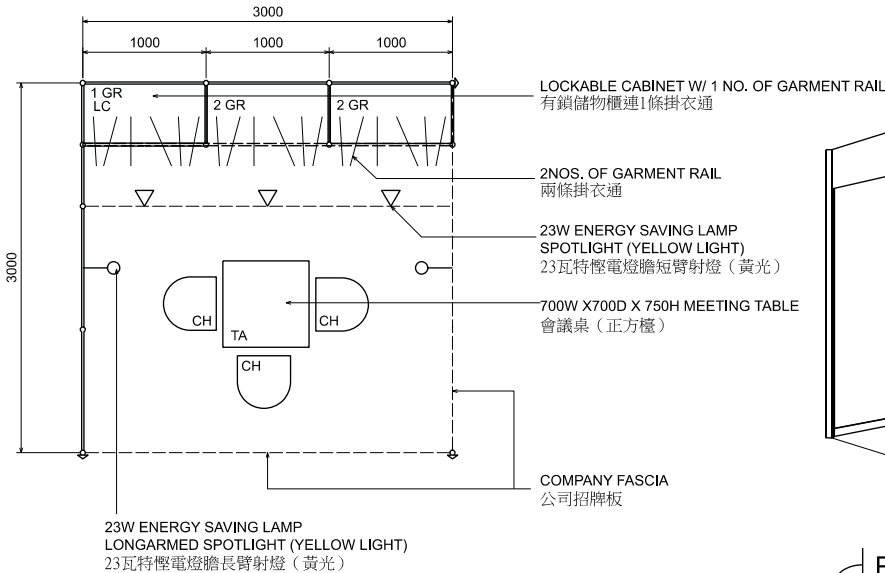

3M x 3M Standard Garment Booth (Right Corner)

三米乘三米標準成衣展台 (右邊角位)

PERSPECTIVE
透視圖

PLAN
平面圖