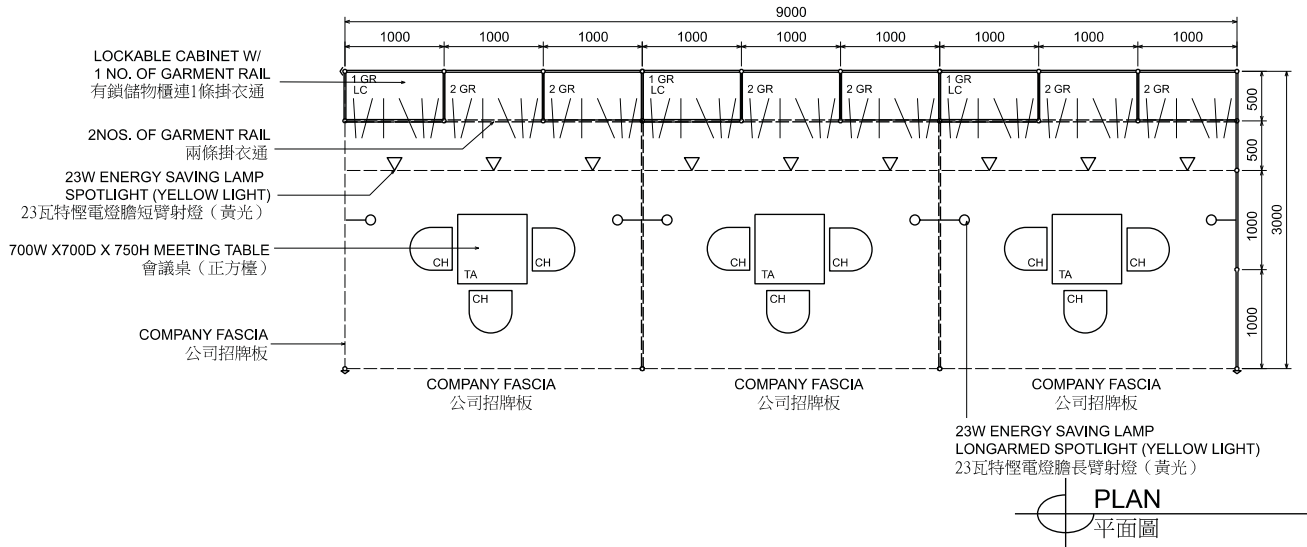

9M x 3M Standard Garment Booth (Left Corner)

九米乘三米標準成衣展台 (左邊角位)