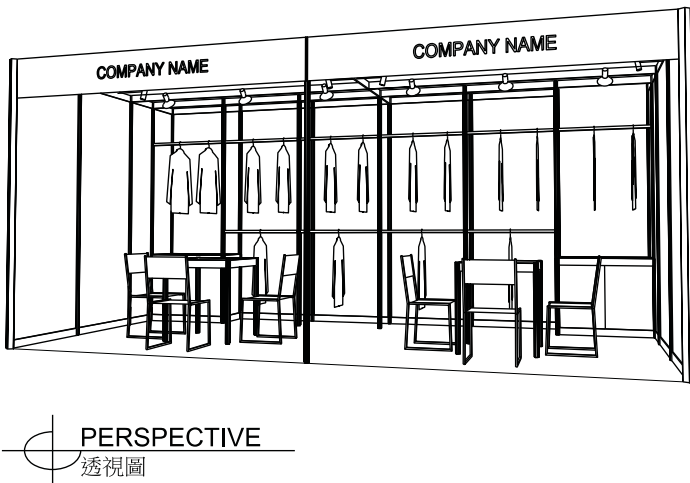

5M x 3M Standard Garment Booth (Right Corner)

五米乘三米標準成衣展台(右邊角位)

PLAN
平面圖

ELEVATION
正面圖

PERSPECTIVE
透視圖

BOOTH SPECIFICATIONS 攤位規格		QTY.
	1000W x 500D x 750H CABINET 有鎖儲物櫃	1
	GARMENT RAIL 掛衣通	9
	23W ENERGY SAVING LAMP SPOTLIGHT (YELLOW LIGHT) 23瓦特慳電燈膽短臂射燈(黃光)	5
	23W ENERGY SAVING LAMP LONG ARMED SPOTLIGHT (YELLOW LIGHT) 23瓦特慳電燈膽長臂射燈(黃光)	3
	700W x 700D x 750H MEETING TABLE 會議桌(正方檯)	1
	BLACK LEATHER CHAIR 黑皮椅	3
----	CEILING BEAM 天花樑	5M
	RUBBISH BIN & CARPET (15sqm.) 廢紙箱及地毯	

Garment hanger will not be included as basic booth facilities.

攤位設施不包括衣架

*The Hong Kong Trade Development Council reserves the right to change the configuration if necessary.

*如有需要，香港貿易發展局有權更改攤位結構。

1788/2016 16-42-12

6M x 3M Standard Garment Booth

六米乘三米標準成衣展台

BOOTH SPECIFICATIONS 攤位規格		QTY.
LC	1000W x 500D x 750H CABINET 有鎖儲物櫃	2
GR	GARMENT RAIL 掛衣通	10
▽	23W ENERGY SAVING LAMP SPOTLIGHT (YELLOW LIGHT) 23瓦特慳電燈膽短臂射燈 (黃光)	6
⊙	23W ENERGY SAVING LAMP LONGARMED SPOTLIGHT (YELLOW LIGHT) 23瓦特慳電燈膽長臂射燈 (黃光)	4
TA	700W x 700D x 750H MEETING TABLE 會議桌 (正方檯)	2
CH	BLACK LEATHER CHAIR 黑皮椅	6
---	CEILING BEAM 天花樑	9M
	RUBBISH BIN & CARPET (18sqm.) 廢紙箱及地毯	