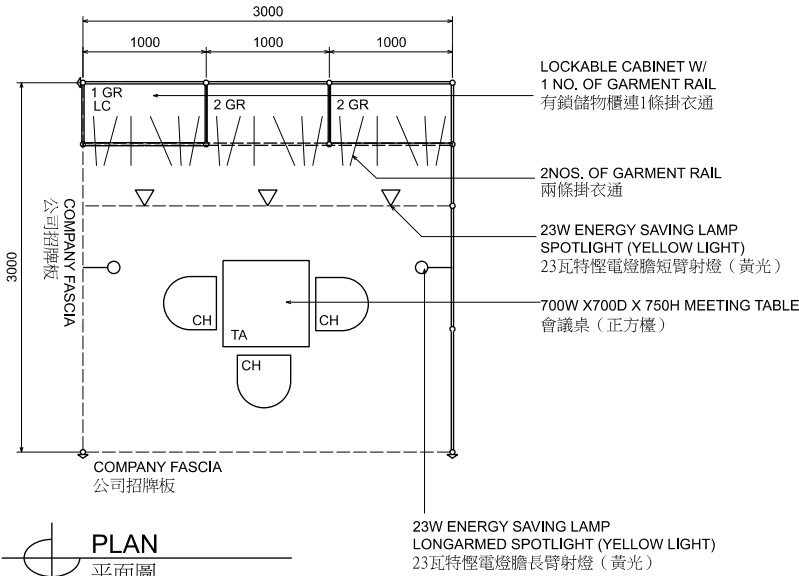

3M x 3M Standard Garment Booth (Left Corner)

三米乘三米標準成衣展台 (左邊角位)

BOOTH SPECIFICATIONS 攤位規格		QTY.
LC	1000W x 500D x 750H CABINET 有鎖儲物櫃	1
GR	GARMENT RAIL 掛衣通	5
▽	23W ENERGY SAVING LAMP SPOTLIGHT (YELLOW LIGHT) 23瓦特燈電燈膽短臂射燈 (黃光)	3
⌈	23W ENERGY SAVING LAMP LONGARMED SPOTLIGHT (YELLOW LIGHT) 23瓦特燈電燈膽長臂射燈 (黃光)	2
TA	700W x 700D x 750H MEETING TABLE 會議桌 (正方檯)	1
CH	BLACK LEATHER CHAIR 黑皮椅	3
----	CEILING BEAM 天花樑	3M
	RUBBISH BIN & CARPET (9sqm.) 廢紙箱及地毯	