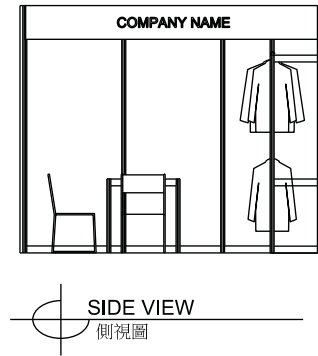

六米乘三米標準成衣展台 (左邊角位)

PLAN
平面圖

SIDE ELEVATION
側視圖

ELEVATION
正面圖

PERSPECTIVE
透視圖

BOOTH SPECIFICATIONS 攤位規格		QTY.
LC	1000W x 500D x 750H CABINET 有鎖儲物櫃	2
	GARMENT RAIL 掛衣通	10
	23W ENERGY SAVING LAMP SPOTLIGHT (YELLOW LIGHT) 23瓦特慳電燈膽短臂射燈 (黃光)	6
	23W ENERGY SAVING LAMP LONGARMED SPOTLIGHT (YELLOW LIGHT) 23瓦特慳電燈膽長臂射燈 (黃光)	4
TA	700W x 700D x 750H MEETING TABLE 會議桌 (正方檯)	2
CH	BLACK LEATHER CHAIR 黑皮椅	6
---	CEILING BEAM 天花樑	9M
RUBBISH BIN & CARPET (18sqm.) 廢紙箱及地毯		

Garment hanger will not be included as basic booth facilities.

攤位設施不包括衣架

*The Hong Kong Trade Development Council reserves the right to change the configuration if necessary.

*如 6/5/2015 前 4:32:14 有權更改攤位結構。

6M x 3M Standard Garment Booth (Right Corner)

六米乘三米標準成衣展台 (右邊角位)

BOOTH SPECIFICATIONS 攤位規格		QTY.
LC	1000W x 500D x 750H CABINET 有鎖儲物櫃	2
GR	GARMENT RAIL 掛衣通	10
▽	23W ENERGY SAVING LAMP SPOTLIGHT (YELLOW LIGHT) 23瓦特慳電燈膽短臂射燈 (黃光)	6
⊙	23W ENERGY SAVING LAMP LONGARMED SPOTLIGHT (YELLOW LIGHT) 23瓦特慳電燈膽長臂射燈 (黃光)	4
TA	700W x 700D x 750H MEETING TABLE 會議桌 (正方檯)	2
CH	BLACK LEATHER CHAIR 黑皮椅	6
---	CEILING BEAM 天花樑	9M
	RUBBISH BIN & CARPET (18sqm.) 廢紙箱及地毯	