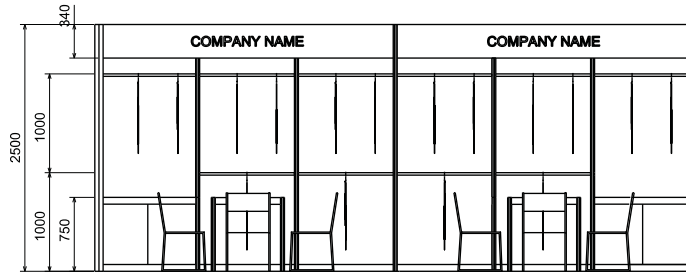

6M x 3M Standard Garment Booth

六米乘三米標準成衣展台

BOOTH SPECIFICATIONS 攤位規格		QTY.
LC	1000W x 500D x 750H CABINET 有鎖儲物櫃	2
GR	GARMENT RAIL 掛衣通	10
▽	23W ENERGY SAVING LAMP SPOTLIGHT (YELLOW LIGHT) 23瓦特慳電燈膽短臂射燈 (黃光)	6
⊙	23W ENERGY SAVING LAMP LONGARMED SPOTLIGHT (YELLOW LIGHT) 23瓦特慳電燈膽長臂射燈 (黃光)	4
TA	700W x 700D x 750H MEETING TABLE 會議桌 (正方檯)	2
CH	BLACK LEATHER CHAIR 黑皮椅	6
---	CEILING BEAM 天花樑	9M
	RUBBISH BIN & CARPET (18sqm.) 廢紙箱及地毯	

Garment hanger will not be included as basic booth facilities.

攤位設施不包括衣架

*The Hong Kong Trade Development Council reserves the right to change the configuration if necessary.

*如需要更改攤位結構

6M x 3M Standard Garment Booth (Left Corner)

六米乘三米標準成衣展台 (左邊角位)

PLAN
平面圖

SIDE ELEVATION
側視圖

ELEVATION
正面圖

PERSPECTIVE
透視圖

BOOTH SPECIFICATIONS 攤位規格		QTY.
LC	1000W x 500D x 750H CABINET 有鎖儲物櫃	2
	GARMENT RAIL 掛衣通	10
	23W ENERGY SAVING LAMP SPOTLIGHT (YELLOW LIGHT) 23瓦特慳電燈膽短臂射燈 (黃光)	6
	23W ENERGY SAVING LAMP LONGARMED SPOTLIGHT (YELLOW LIGHT) 23瓦特慳電燈膽長臂射燈 (黃光)	4
TA	700W x 700D x 750H MEETING TABLE 會議桌 (正方檯)	2
CH	BLACK LEATHER CHAIR 黑皮椅	6
---	CEILING BEAM 天花樑	9M
RUBBISH BIN & CARPET (18sqm.) 廢紙箱及地毯		