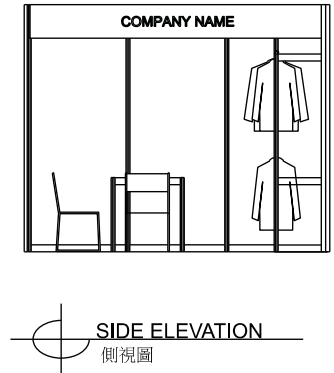

九米乘三米標準成衣展台 (左邊角位)

SIDE ELEVATION
側視圖

ELEVATION
正面圖

PERSPECTIVE
透視圖

BOOTH SPECIFICATIONS 攤位規格		QTY.
LC	1000W x 500D x 750H CABINET 有鎖儲物櫃	3
	GARMENT RAIL 掛衣通	15
	23W ENERGY SAVING LAMP SPOTLIGHT (YELLOW LIGHT) 23瓦特燈電燈膽短臂射燈 (黃光)	9
	23W ENERGY SAVING LAMP LONGARMED SPOTLIGHT (YELLOW LIGHT) 23瓦特燈電燈膽長臂射燈 (黃光)	6
TA	700W x 700D x 750H MEETING TABLE 會議桌 (正方檯)	3
CH	BLACK LEATHER CHAIR 黑皮椅	9
- - -	CEILING BEAM 天花樑	15M
	RUBBISH BIN & CARPET (27sqm.) 廢紙箱及地毯	

Garment hanger will not be included as basic booth facilities.

攤位設施不包括衣架

*The Hong Kong Trade Development Council reserves the right to change the configuration if necessary.

*如有需要，香港貿易發展局有權更改攤位結構。

9M x 3M Standard Garment Booth (Right Corner)

九米乘三米標準成衣展台 (右邊角位)

BOOTH SPECIFICATIONS 攤位規格		QTY.
LC	1000W x 500D x 750H CABINET 有鎖儲物櫃	3
GR	GARMENT RAIL 掛衣通	15
▽	23W ENERGY SAVING LAMP SPOTLIGHT (YELLOW LIGHT) 23瓦特慳電燈膽短臂射燈 (黃光)	9
⊙	23W ENERGY SAVING LAMP LONGARMED SPOTLIGHT (YELLOW LIGHT) 23瓦特慳電燈膽長臂射燈 (黃光)	6
TA	700W x 700D x 750H MEETING TABLE 會議桌 (正方檯)	3
CH	BLACK LEATHER CHAIR 黑皮椅	9
---	CEILING BEAM 天花樑	15M
	RUBBISH BIN & CARPET (27sqm.) 廢紙箱及地毯	