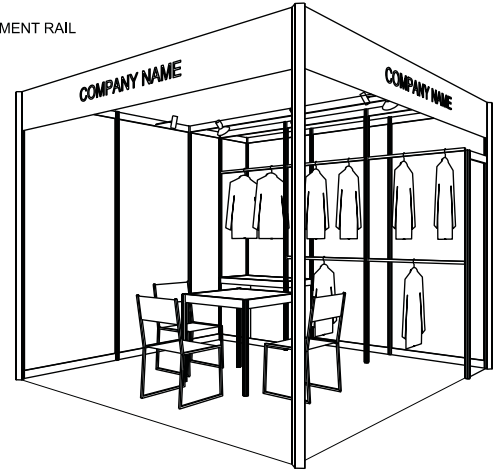

BOOTH SPECIFICATIONS 攤位規格		QTY.
LC	1000W x 500D x 750H CABINET 有鎖儲物櫃	1
GR	GARMENT RAIL 掛衣通	5
▽	23W ENERGY SAVING LAMP SPOTLIGHT (YELLOW LIGHT) 23瓦特慳電燈膽短臂射燈 (黃光)	3
○	23W ENERGY SAVING LAMP LONGARMED SPOTLIGHT (YELLOW LIGHT) 23瓦特慳電燈膽長臂射燈 (黃光)	2
TA	700W x 700D x 750H MEETING TABLE 會議桌 (正方檯)	1
CH	BLACK LEATHER CHAIR 黑皮椅	3
---	CEILING BEAM 天花樑	3M
	RUBBISH BIN & CARPET (9sqm.) 廢紙箱及地毯	

3M x 3M Standard Garment Booth (Left Corner)

三米乘三米標準成衣展台 (左邊角位)

BOOTH SPECIFICATIONS 攤位規格		QTY.
LC	1000W x 500D x 750H CABINET 有鎖儲物櫃	1
GR	GARMENT RAIL 掛衣通	5
▽	23W ENERGY SAVING LAMP SPOTLIGHT (YELLOW LIGHT) 23瓦特燈電燈膽短臂射燈 (黃光)	3
⌈	23W ENERGY SAVING LAMP LONGARMED SPOTLIGHT (YELLOW LIGHT) 23瓦特燈電燈膽長臂射燈 (黃光)	2
TA	700W x 700D x 750H MEETING TABLE 會議桌 (正方檯)	1
CH	BLACK LEATHER CHAIR 黑皮椅	3
----	CEILING BEAM 天花樑	3M
	RUBBISH BIN & CARPET (9sqm.) 廢紙箱及地毯	

Garment hanger will not be included as basic booth facilities.
攤位設施不包括衣架

*The Hong Kong Trade Development Council reserves the right to change the configuration if necessary.
*如有需要, 香港貿易發展局有權更改攤位結構。

3M x 3M Standard Garment Booth (Right Corner)

三米乘三米標準成衣展台 (右邊角位)

PERSPECTIVE
透視圖

PLAN
平面圖

SIDE ELEVATION
側視圖

ELEVATION
正面圖

BOOTH SPECIFICATIONS 攤位規格		QTY.
	1000W x 500D x 750H CABINET 有鎖儲物櫃	1
	GARMENT RAIL 掛衣通	5
	23W ENERGY SAVING LAMP SPOTLIGHT (YELLOW LIGHT) 23瓦特慳電燈膽短臂射燈 (黃光)	3
	23W ENERGY SAVING LAMP LONGARMED SPOTLIGHT (YELLOW LIGHT) 23瓦特慳電燈膽長臂射燈 (黃光)	2
	700W x 700D x 750H MEETING TABLE 會議桌 (正方檯)	1
	BLACK LEATHER CHAIR 黑皮椅	3
----	CEILING BEAM 天花樑	3M
	RUBBISH BIN & CARPET (9sqm.) 廢紙箱及地毯	