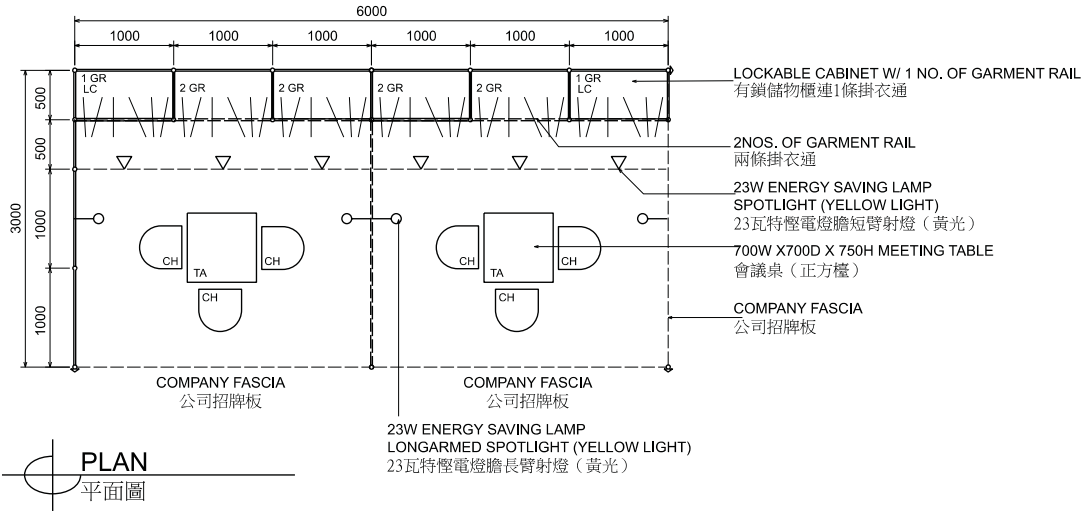

6M x 3M Standard Garment Booth (Right Corner)

六米乘三米標準成衣展台 (右邊角位)

BOOTH SPECIFICATIONS 攤位規格		QTY.
LC	1000W x 500D x 750H CABINET 有鎖儲物櫃	2
GR	GARMENT RAIL 掛衣通	10
▽	23W ENERGY SAVING LAMP SPOTLIGHT (YELLOW LIGHT) 23瓦特慳電燈膽短臂射燈 (黃光)	6
⊙	23W ENERGY SAVING LAMP LONGARMED SPOTLIGHT (YELLOW LIGHT) 23瓦特慳電燈膽長臂射燈 (黃光)	4
TA	700W x 700D x 750H MEETING TABLE 會議桌 (正方檯)	2
CH	BLACK LEATHER CHAIR 黑皮椅	6
---	CEILING BEAM 天花樑	9M
	RUBBISH BIN & CARPET (18sqm.) 廢紙箱及地毯	

Garment hanger will not be included as basic booth facilities.

攤位設施不包括衣架

*The Hong Kong Trade Development Council reserves the right to change the configuration if necessary.

*如有需要, 香港貿易發展局有權更改攤位結構。