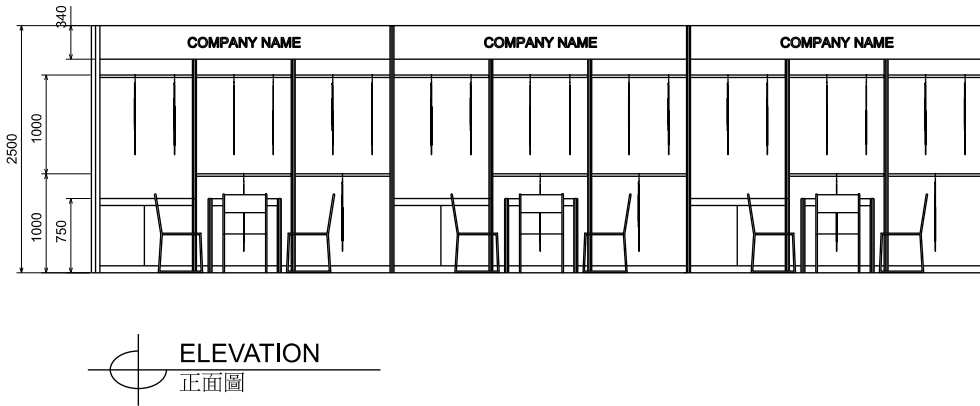

九米乘三米標準成衣展台 (左邊角位)

SIDE ELEVATION
側視圖

ELEVATION
正面圖

PERSPECTIVE
透視圖

BOOTH SPECIFICATIONS 攤位規格		QTY.
LC	1000W x 500D x 750H CABINET 有鎖儲物櫃	3
	GARMENT RAIL 掛衣通	15
	23W ENERGY SAVING LAMP SPOTLIGHT (YELLOW LIGHT) 23瓦特燈電燈膽短臂射燈 (黃光)	9
	23W ENERGY SAVING LAMP LONGARMED SPOTLIGHT (YELLOW LIGHT) 23瓦特燈電燈膽長臂射燈 (黃光)	6
TA	700W x 700D x 750H MEETING TABLE 會議桌 (正方檯)	3
CH	BLACK LEATHER CHAIR 黑皮椅	9
- - -	CEILING BEAM 天花樑	15M
	RUBBISH BIN & CARPET (27sqm.) 廢紙箱及地毯	

Garment hanger will not be included as basic booth facilities.

攤位設施不包括衣架

*The Hong Kong Trade Development Council reserves the right to change the configuration if necessary.

*如有需要，香港貿易發展局有權更改攤位結構。

9M x 3M Standard Garment Booth (Right Corner)

九米乘三米標準成衣展台 (右邊角位)

BOOTH SPECIFICATIONS 攤位規格		QTY.
LC	1000W x 500D x 750H CABINET 有鎖儲物櫃	3
GR	GARMENT RAIL 掛衣通	15
▽	23W ENERGY SAVING LAMP SPOTLIGHT (YELLOW LIGHT) 23瓦特慳電燈膽短臂射燈 (黃光)	9
⊙	23W ENERGY SAVING LAMP LONGARMED SPOTLIGHT (YELLOW LIGHT) 23瓦特慳電燈膽長臂射燈 (黃光)	6
TA	700W x 700D x 750H MEETING TABLE 會議桌 (正方檯)	3
CH	BLACK LEATHER CHAIR 黑皮椅	9
---	CEILING BEAM 天花樑	15M
	RUBBISH BIN & CARPET (27sqm.) 廢紙箱及地毯	