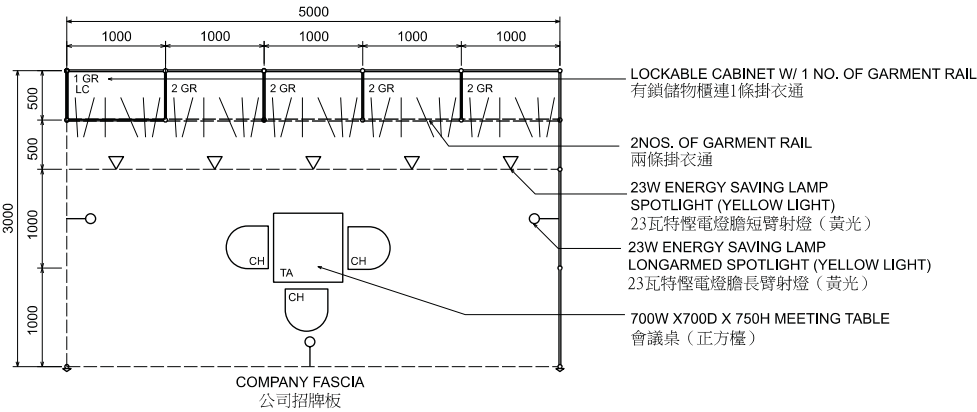

5M x 3M Standard Garment Booth (Left Corner)

五米乘三米標準成衣展台 (左邊角位)

LOCKABLE CABINET W/ 1 NO. OF GARMENT RAIL
有鎖儲物櫃連1條掛衣通

2NOS. OF GARMENT RAIL
兩條掛衣通

23W ENERGY SAVING LAMP SPOTLIGHT (YELLOW LIGHT)
23瓦特慳電燈膽短臂射燈 (黃光)