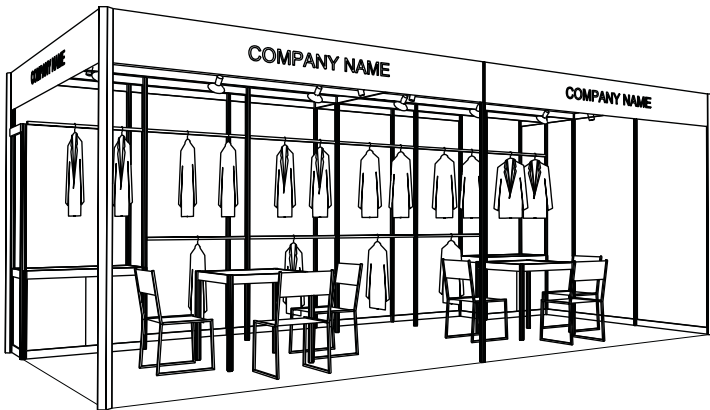

Garment hanger will not be included as basic booth facilities.

攤位設施不包括衣架

*The Hong Kong Trade Development Council reserves the right to change the configuration if necessary.

*如需要更改攤位結構

6M x 3M Standard Garment Booth (Left Corner)

六米乘三米標準成衣展台 (左邊角位)

PLAN
平面圖

SIDE ELEVATION
側視圖

ELEVATION
正面圖

PERSPECTIVE
透視圖

BOOTH SPECIFICATIONS 攤位規格		QTY.
LC	1000W x 500D x 750H CABINET 有鎖儲物櫃	2
	GARMENT RAIL 掛衣通	10
	23W ENERGY SAVING LAMP SPOTLIGHT (YELLOW LIGHT) 23瓦特慳電燈膽短臂射燈 (黃光)	6
	23W ENERGY SAVING LAMP LONGARMED SPOTLIGHT (YELLOW LIGHT) 23瓦特慳電燈膽長臂射燈 (黃光)	4
TA	700W x 700D x 750H MEETING TABLE 會議桌 (正方檯)	2
CH	BLACK LEATHER CHAIR 黑皮椅	6
---	CEILING BEAM 天花樑	9M
RUBBISH BIN & CARPET (18sqm.) 廢紙箱及地毯		

Garment hanger will not be included as basic booth facilities.

攤位設施不包括衣架

*The Hong Kong Trade Development Council reserves the right to change the configuration if necessary.

*如 6/5/2015 前 4:32:14 有權更改攤位結構。