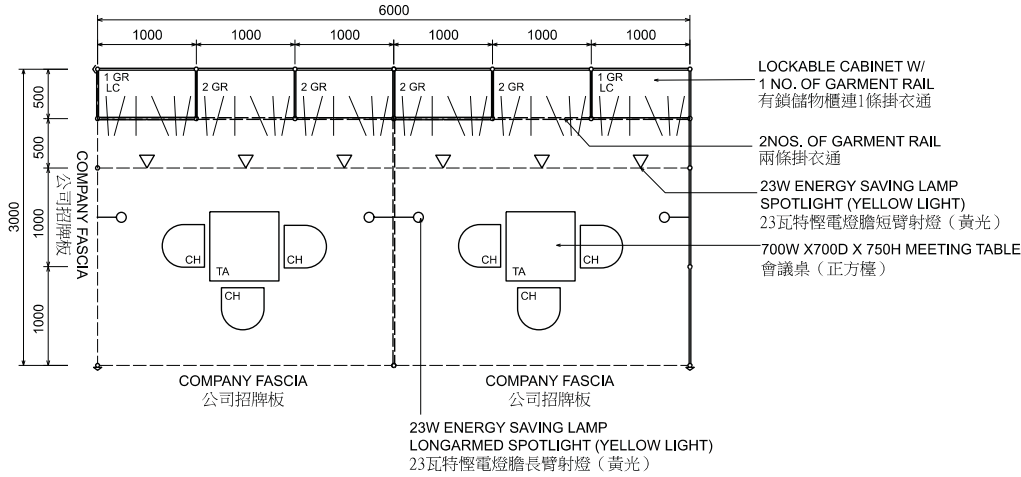

6M x 3M Standard Garment Booth (Left Corner)

六米乘三米標準成衣展台 (左邊角位)

PLAN
平面圖