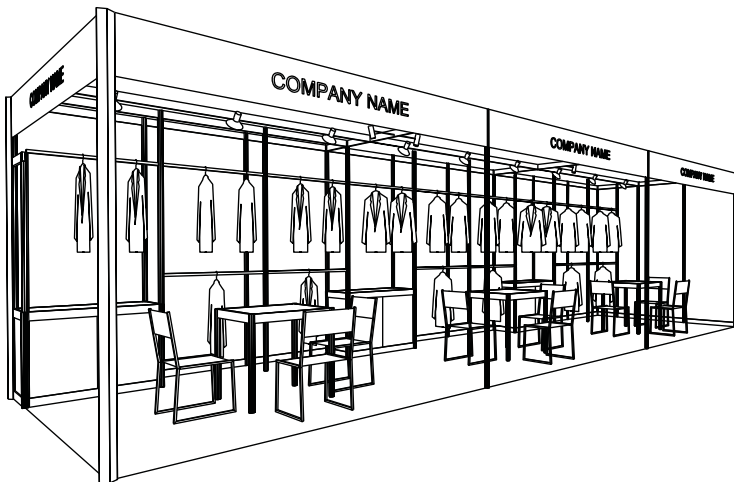

Garment hanger will not be included as basic booth facilities.

攤位設施不包括衣架

*The Hong Kong Trade Development Council reserves the right to change the configuration if necessary.

*如有需要，香港貿易發展局有權更改攤位結構。

9M x 3M Standard Garment Booth (Left Corner)

九米乘三米標準成衣展台 (左邊角位)

SIDE ELEVATION
側視圖

ELEVATION
正面圖

PERSPECTIVE
透視圖

BOOTH SPECIFICATIONS 攤位規格		QTY.
LC	1000W x 500D x 750H CABINET 有鎖儲物櫃	3
	GARMENT RAIL 掛衣通	15
	23W ENERGY SAVING LAMP SPOTLIGHT (YELLOW LIGHT) 23瓦特燈電燈膽短臂射燈 (黃光)	9
	23W ENERGY SAVING LAMP LONGARMED SPOTLIGHT (YELLOW LIGHT) 23瓦特燈電燈膽長臂射燈 (黃光)	6
TA	700W x 700D x 750H MEETING TABLE 會議桌 (正方檯)	3
CH	BLACK LEATHER CHAIR 黑皮椅	9
- - -	CEILING BEAM 天花樑	15M
	RUBBISH BIN & CARPET (27sqm.) 廢紙箱及地毯	