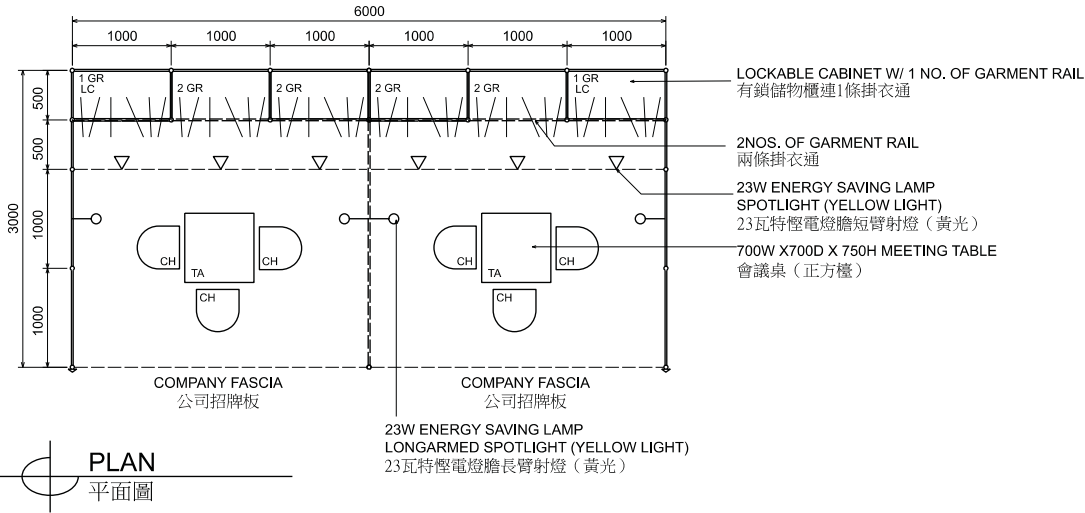

6M x 3M Standard Garment Booth

六米乘三米標準成衣展台

BOOTH SPECIFICATIONS 攤位規格		QTY.
LC	1000W x 500D x 750H CABINET 有鎖儲物櫃	2
GR	GARMENT RAIL 掛衣通	10
▽	23W ENERGY SAVING LAMP SPOTLIGHT (YELLOW LIGHT) 23瓦特慳電燈膽短臂射燈 (黃光)	6
⊙	23W ENERGY SAVING LAMP LONGARMED SPOTLIGHT (YELLOW LIGHT) 23瓦特慳電燈膽長臂射燈 (黃光)	4
TA	700W x 700D x 750H MEETING TABLE 會議桌 (正方檯)	2
CH	BLACK LEATHER CHAIR 黑皮椅	6
---	CEILING BEAM 天花樑	9M
	RUBBISH BIN & CARPET (18sqm.) 廢紙箱及地毯	

Garment hanger will not be included as basic booth facilities.

攤位設施不包括衣架

*The Hong Kong Trade Development Council reserves the right to change the configuration if necessary.

*如需要更改攤位結構