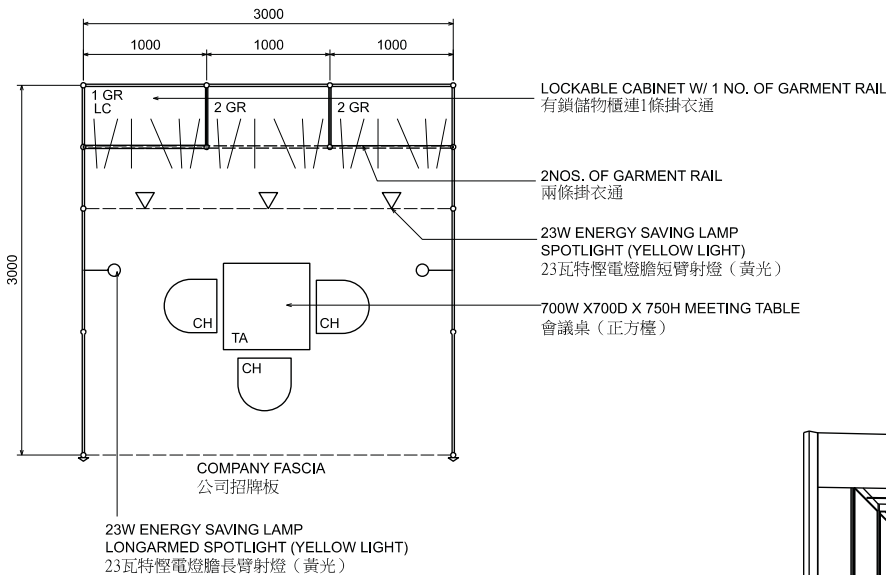

3M x 3M Standard Garment Booth

三米乘三米標準成衣展台

PLAN

平面圖

PERSPECTIVE

透視圖

ELEVATION

正面圖

BOOTH SPECIFICATIONS 攤位規格		QTY.
LC	1000W x 500D x 750H CABINET 有鎖儲物櫃	1
GR	GARMENT RAIL 掛衣通	5
▽	23W ENERGY SAVING LAMP SPOTLIGHT (YELLOW LIGHT) 23瓦特慳電燈膽短臂射燈 (黃光)	3
○	23W ENERGY SAVING LAMP LONGARMED SPOTLIGHT (YELLOW LIGHT) 23瓦特慳電燈膽長臂射燈 (黃光)	2
TA	700W x 700D x 750H MEETING TABLE 會議桌 (正方檯)	1
CH	BLACK LEATHER CHAIR 黑皮椅	3
---	CEILING BEAM 天花樑	3M
	RUBBISH BIN & CARPET (9sqm.) 廢紙箱及地毯	