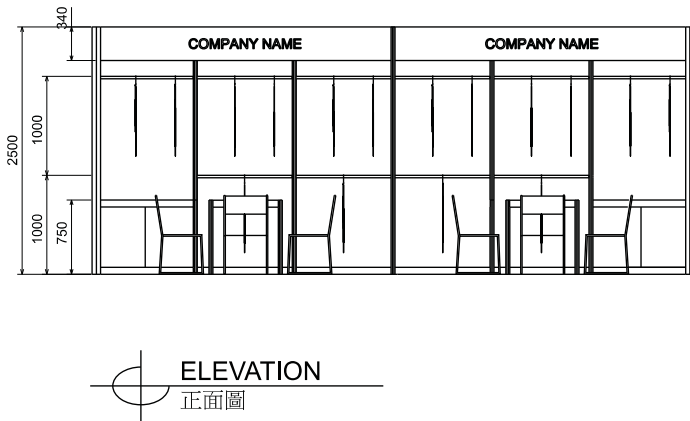

5M x 3M Standard Garment Booth (Right Corner)

五米乘三米標準成衣展台(右邊角位)

PLAN
平面圖

ELEVATION
正面圖

PERSPECTIVE
透視圖

BOOTH SPECIFICATIONS 攤位規格		QTY.
	1000W x 500D x 750H CABINET 有鎖儲物櫃	1
	GARMENT RAIL 掛衣通	9
	23W ENERGY SAVING LAMP SPOTLIGHT (YELLOW LIGHT) 23瓦特慳電燈膽短臂射燈(黃光)	5
	23W ENERGY SAVING LAMP LONG ARMED SPOTLIGHT (YELLOW LIGHT) 23瓦特慳電燈膽長臂射燈(黃光)	3
	700W x 700D x 750H MEETING TABLE 會議桌(正方檯)	1
	BLACK LEATHER CHAIR 黑皮椅	3
----	CEILING BEAM 天花樑	5M
	RUBBISH BIN & CARPET (15sqm.) 廢紙箱及地毯	

6M x 3M Standard Garment Booth

六米乘三米標準成衣展台

BOOTH SPECIFICATIONS 攤位規格		QTY.
LC	1000W x 500D x 750H CABINET 有鎖儲物櫃	2
GR	GARMENT RAIL 掛衣通	10
▽	23W ENERGY SAVING LAMP SPOTLIGHT (YELLOW LIGHT) 23瓦特慳電燈膽短臂射燈 (黃光)	6
⊙	23W ENERGY SAVING LAMP LONGARMED SPOTLIGHT (YELLOW LIGHT) 23瓦特慳電燈膽長臂射燈 (黃光)	4
TA	700W x 700D x 750H MEETING TABLE 會議桌 (正方檯)	2
CH	BLACK LEATHER CHAIR 黑皮椅	6
---	CEILING BEAM 天花樑	9M
	RUBBISH BIN & CARPET (18sqm.) 廢紙箱及地毯	