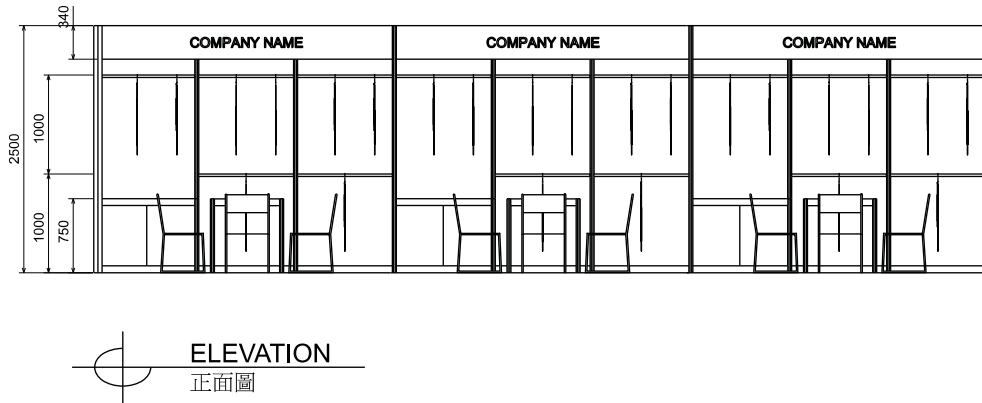

6M x 3M Standard Garment Booth (Right Corner)

六米乘三米標準成衣展台 (右邊角位)

BOOTH SPECIFICATIONS 攤位規格		QTY.
LC	1000W x 500D x 750H CABINET 有鎖儲物櫃	2
GR	GARMENT RAIL 掛衣通	10
▽	23W ENERGY SAVING LAMP SPOTLIGHT (YELLOW LIGHT) 23瓦特慳電燈膽短臂射燈 (黃光)	6
⊙	23W ENERGY SAVING LAMP LONGARMED SPOTLIGHT (YELLOW LIGHT) 23瓦特慳電燈膽長臂射燈 (黃光)	4
TA	700W x 700D x 750H MEETING TABLE 會議桌 (正方檯)	2
CH	BLACK LEATHER CHAIR 黑皮椅	6
---	CEILING BEAM 天花樑	9M
	RUBBISH BIN & CARPET (18sqm.) 廢紙箱及地毯	

Garment hanger will not be included as basic booth facilities.

攤位設施不包括衣架

*The Hong Kong Trade Development Council reserves the right to change the configuration if necessary.

*如有需要, 香港貿易發展局有權更改攤位結構。

9M x 3M Standard Garment Booth

九米乘三米標準成衣展台

BOOTH SPECIFICATIONS 攤位規格		QTY.
LC	1000W x 500D x 750H CABINET 有鎖儲物櫃	3
	GARMENT RAIL 掛衣通	15
	23W ENERGY SAVING LAMP SPOTLIGHT (YELLOW LIGHT) 23瓦特慳電燈膽短臂射燈 (黃光)	9
	23W ENERGY SAVING LAMP LONGARMED SPOTLIGHT (YELLOW LIGHT) 23瓦特慳電燈膽長臂射燈 (黃光)	6
TA	700W x 700D x 750H MEETING TABLE 會議桌 (正方檯)	3
CH	BLACK LEATHER CHAIR 黑皮椅	9
---	CEILING BEAM 天花樑	15M
RUBBISH BIN & CARPET (27sqm.) 廢紙箱及地毯		