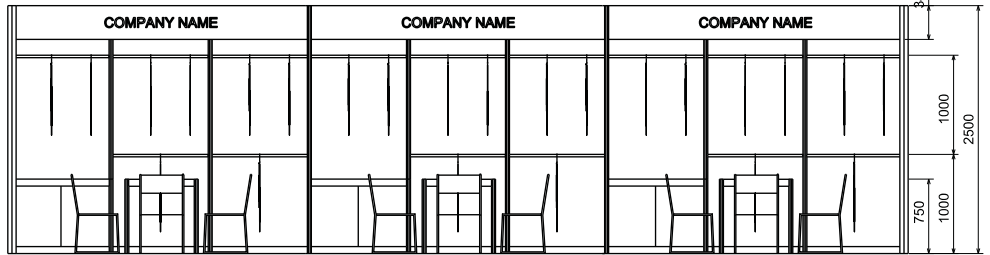

Garment hanger will not be included as basic booth facilities.

攤位設施不包括衣架

*The Hong Kong Trade Development Council reserves the right to change the configuration if necessary.

*如有需要，香港貿易發展局有權更改攤位結構。

9M x 3M Standard Garment Booth (Left Corner)

九米乘三米標準成衣展台 (左邊角位)

SIDE ELEVATION
側視圖

ELEVATION
正面圖

PERSPECTIVE
透視圖

BOOTH SPECIFICATIONS 攤位規格		QTY.
LC	1000W x 500D x 750H CABINET 有鎖儲物櫃	3
	GARMENT RAIL 掛衣通	15
	23W ENERGY SAVING LAMP SPOTLIGHT (YELLOW LIGHT) 23瓦特燈電燈膽短臂射燈 (黃光)	9
	23W ENERGY SAVING LAMP LONGARMED SPOTLIGHT (YELLOW LIGHT) 23瓦特燈電燈膽長臂射燈 (黃光)	6
TA	700W x 700D x 750H MEETING TABLE 會議桌 (正方檯)	3
CH	BLACK LEATHER CHAIR 黑皮椅	9
- - -	CEILING BEAM 天花樑	15M
	RUBBISH BIN & CARPET (27sqm.) 廢紙箱及地毯	