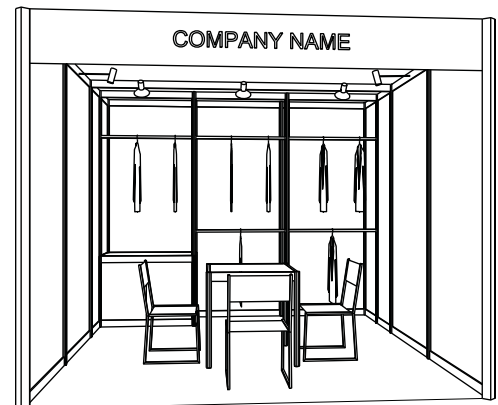

3M x 3M Standard Garment Booth

三米乘三米標準成衣展台

PLAN

平面圖

PERSPECTIVE

透視圖

ELEVATION

正面圖

BOOTH SPECIFICATIONS 攤位規格		QTY.
LC	1000W x 500D x 750H CABINET 有鎖儲物櫃	1
GR	GARMENT RAIL 掛衣通	5
▽	23W ENERGY SAVING LAMP SPOTLIGHT (YELLOW LIGHT) 23瓦特慳電燈膽短臂射燈 (黃光)	3
○	23W ENERGY SAVING LAMP LONGARMED SPOTLIGHT (YELLOW LIGHT) 23瓦特慳電燈膽長臂射燈 (黃光)	2
TA	700W x 700D x 750H MEETING TABLE 會議桌 (正方檯)	1
CH	BLACK LEATHER CHAIR 黑皮椅	3
---	CEILING BEAM 天花樑	3M
	RUBBISH BIN & CARPET (9sqm.) 廢紙箱及地毯	