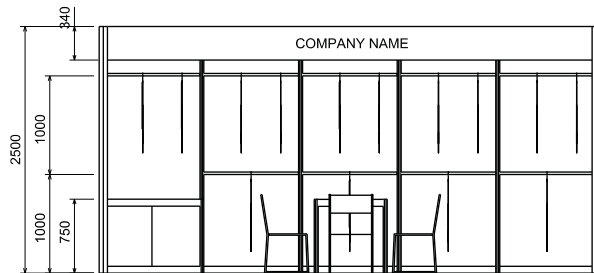

5M x 3M Standard Garment Booth (Left Corner)

五米乘三米標準成衣展台 (左邊角位)

LOCKABLE CABINET W/ 1 NO. OF GARMENT RAIL
有鎖儲物櫃連1條掛衣通

2NOS. OF GARMENT RAIL
兩條掛衣通

23W ENERGY SAVING LAMP SPOTLIGHT (YELLOW LIGHT)
23瓦特慳電燈膽短臂射燈 (黃光)

23W ENERGY SAVING LAMP LONGARMED SPOTLIGHT (YELLOW LIGHT)
23瓦特慳電燈膽長臂射燈 (黃光)

700W X 700D X 750H MEETING TABLE
會議桌 (正方檯)

COMPANY FASCIA
公司招牌板

BOOTH SPECIFICATIONS 攤位規格		QTY.
	1000W x 500D x 750H CABINET 有鎖儲物櫃	1
	GARMENT RAIL 掛衣通	9
	23W ENERGY SAVING LAMP SPOTLIGHT (YELLOW LIGHT) 23瓦特慳電燈膽短臂射燈 (黃光)	5
	23W ENERGY SAVING LAMP LONGARMED SPOTLIGHT (YELLOW LIGHT) 23瓦特慳電燈膽長臂射燈 (黃光)	3
	700W x 700D x 750H MEETING TABLE 會議桌 (正方檯)	1
	BLACK LEATHER CHAIR 黑皮椅	3
----	CEILING BEAM 天花樑	5M
	RUBBISH BIN & CARPET (15sqm.) 廢紙箱及地毯	

Garment hanger will not be included as basic booth facilities.

攤位設施不包括衣架

*The Hong Kong Trade Development Council reserves the right to change the configuration if necessary.

*如有需要，香港貿易發展局有權更改攤位結構。

1982-2016 14/2/15