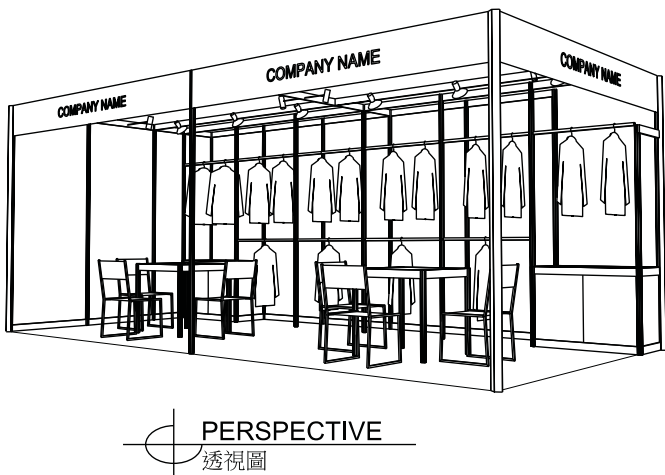

六米乘三米標準成衣展台 (左邊角位)

PLAN
平面圖

SIDE ELEVATION
側視圖

ELEVATION
正面圖

PERSPECTIVE
透視圖

BOOTH SPECIFICATIONS 攤位規格		QTY.
LC	1000W x 500D x 750H CABINET 有鎖儲物櫃	2
	GARMENT RAIL 掛衣通	10
	23W ENERGY SAVING LAMP SPOTLIGHT (YELLOW LIGHT) 23瓦特慳電燈膽短臂射燈 (黃光)	6
	23W ENERGY SAVING LAMP LONGARMED SPOTLIGHT (YELLOW LIGHT) 23瓦特慳電燈膽長臂射燈 (黃光)	4
TA	700W x 700D x 750H MEETING TABLE 會議桌 (正方檯)	2
CH	BLACK LEATHER CHAIR 黑皮椅	6
---	CEILING BEAM 天花樑	9M
RUBBISH BIN & CARPET (18sqm.) 廢紙箱及地毯		

Garment hanger will not be included as basic booth facilities.

攤位設施不包括衣架

*The Hong Kong Trade Development Council reserves the right to change the configuration if necessary.

*如 6/5/2015 前 4:32:14 有權更改攤位結構。

6M x 3M Standard Garment Booth (Right Corner)

六米乘三米標準成衣展台 (右邊角位)

BOOTH SPECIFICATIONS 攤位規格		QTY.
LC	1000W x 500D x 750H CABINET 有鎖儲物櫃	2
GR	GARMENT RAIL 掛衣通	10
▽	23W ENERGY SAVING LAMP SPOTLIGHT (YELLOW LIGHT) 23瓦特慳電燈膽短臂射燈 (黃光)	6
⊙	23W ENERGY SAVING LAMP LONGARMED SPOTLIGHT (YELLOW LIGHT) 23瓦特慳電燈膽長臂射燈 (黃光)	4
TA	700W x 700D x 750H MEETING TABLE 會議桌 (正方檯)	2
CH	BLACK LEATHER CHAIR 黑皮椅	6
---	CEILING BEAM 天花樑	9M
	RUBBISH BIN & CARPET (18sqm.) 廢紙箱及地毯	