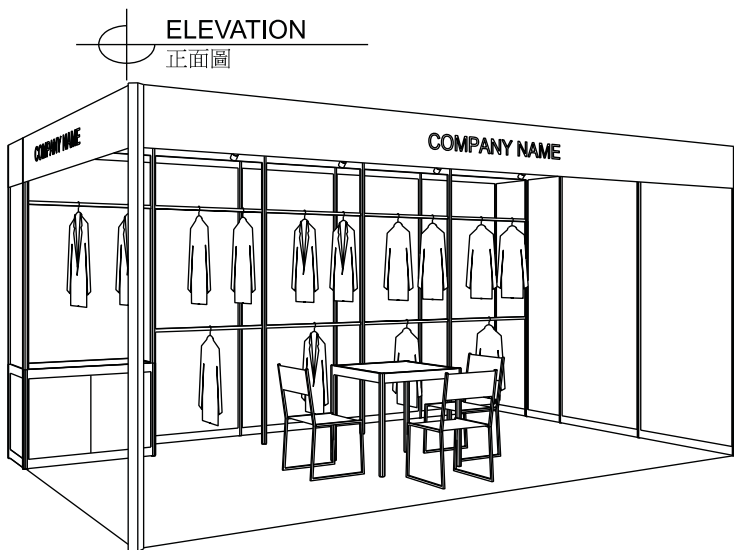

5M x 3M Standard Garment Booth (Left Corner)

五米乘三米標準成衣展台 (左邊角位)

LOCKABLE CABINET W/ 1 NO. OF GARMENT RAIL
有鎖儲物櫃連1條掛衣通

2NOS. OF GARMENT RAIL
兩條掛衣通

23W ENERGY SAVING LAMP SPOTLIGHT (YELLOW LIGHT)
23瓦特慳電燈膽短臂射燈 (黃光)

23W ENERGY SAVING LAMP LONGARMED SPOTLIGHT (YELLOW LIGHT)
23瓦特慳電燈膽長臂射燈 (黃光)

700W X 700D X 750H MEETING TABLE
會議桌 (正方檯)

COMPANY FASCIA
公司招牌板

PLAN
平面圖

ELEVATION
正面圖

PERSPECTIVE
透視圖

BOOTH SPECIFICATIONS 攤位規格		QTY.
	1000W x 500D x 750H CABINET 有鎖儲物櫃	1
	GARMENT RAIL 掛衣通	9
	23W ENERGY SAVING LAMP SPOTLIGHT (YELLOW LIGHT) 23瓦特慳電燈膽短臂射燈 (黃光)	5
	23W ENERGY SAVING LAMP LONGARMED SPOTLIGHT (YELLOW LIGHT) 23瓦特慳電燈膽長臂射燈 (黃光)	3
	700W x 700D x 750H MEETING TABLE 會議桌 (正方檯)	1
	BLACK LEATHER CHAIR 黑皮椅	3
----	CEILING BEAM 天花樑	5M
	RUBBISH BIN & CARPET (15sqm.) 廢紙箱及地毯	

Garment hanger will not be included as basic booth facilities.

攤位設施不包括衣架

*The Hong Kong Trade Development Council reserves the right to change the configuration if necessary.

*如有需要，香港貿易發展局有權更改攤位結構。

1982-2016 14/2/15

5M x 3M Standard Garment Booth (Right Corner)

五米乘三米標準成衣展台(右邊角位)

PLAN
平面圖

ELEVATION
正面圖

PERSPECTIVE
透視圖

BOOTH SPECIFICATIONS 攤位規格		QTY.
	1000W x 500D x 750H CABINET 有鎖儲物櫃	1
	GARMENT RAIL 掛衣通	9
	23W ENERGY SAVING LAMP SPOTLIGHT (YELLOW LIGHT) 23瓦特慳電燈膽短臂射燈(黃光)	5
	23W ENERGY SAVING LAMP LONG ARMED SPOTLIGHT (YELLOW LIGHT) 23瓦特慳電燈膽長臂射燈(黃光)	3
	700W x 700D x 750H MEETING TABLE 會議桌(正方檯)	1
	BLACK LEATHER CHAIR 黑皮椅	3
----	CEILING BEAM 天花樑	5M
	RUBBISH BIN & CARPET (15sqm.) 廢紙箱及地毯	