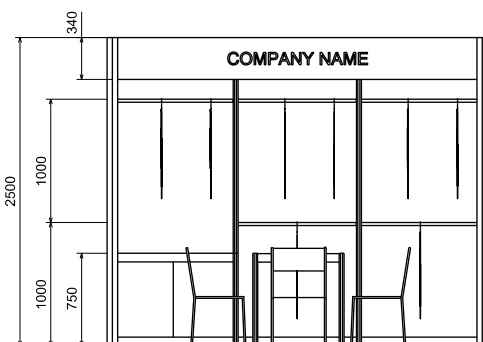

3M x 3M Standard Garment Booth

三米乘三米標準成衣展台

PLAN

平面圖

PERSPECTIVE

透視圖

ELEVATION

正面圖

BOOTH SPECIFICATIONS 攤位規格		QTY.
LC	1000W x 500D x 750H CABINET 有鎖儲物櫃	1
GR	GARMENT RAIL 掛衣通	5
▽	23W ENERGY SAVING LAMP SPOTLIGHT (YELLOW LIGHT) 23瓦特慳電燈膽短臂射燈 (黃光)	3
○	23W ENERGY SAVING LAMP LONGARMED SPOTLIGHT (YELLOW LIGHT) 23瓦特慳電燈膽長臂射燈 (黃光)	2
TA	700W x 700D x 750H MEETING TABLE 會議桌 (正方檯)	1
CH	BLACK LEATHER CHAIR 黑皮椅	3
---	CEILING BEAM 天花樑	3M
	RUBBISH BIN & CARPET (9sqm.) 廢紙箱及地毯	

3M x 3M Standard Garment Booth (Left Corner)

三米乘三米標準成衣展台 (左邊角位)

BOOTH SPECIFICATIONS 攤位規格		QTY.
LC	1000W x 500D x 750H CABINET 有鎖儲物櫃	1
GR	GARMENT RAIL 掛衣通	5
▽	23W ENERGY SAVING LAMP SPOTLIGHT (YELLOW LIGHT) 23瓦特燈電燈膽短臂射燈 (黃光)	3
⌈	23W ENERGY SAVING LAMP LONGARMED SPOTLIGHT (YELLOW LIGHT) 23瓦特燈電燈膽長臂射燈 (黃光)	2
TA	700W x 700D x 750H MEETING TABLE 會議桌 (正方檯)	1
CH	BLACK LEATHER CHAIR 黑皮椅	3
----	CEILING BEAM 天花樑	3M
	RUBBISH BIN & CARPET (9sqm.) 廢紙箱及地毯	