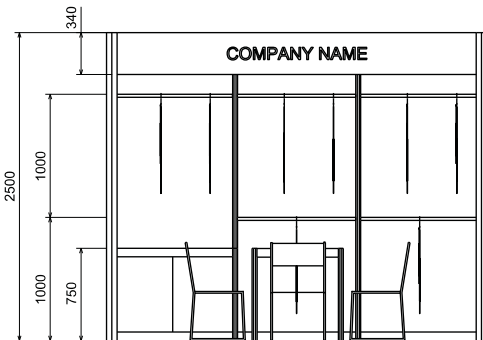

3M x 3M Standard Garment Booth (Left Corner)

三米乘三米標準成衣展台 (左邊角位)

BOOTH SPECIFICATIONS 攤位規格		QTY.
LC	1000W x 500D x 750H CABINET 有鎖儲物櫃	1
GR	GARMENT RAIL 掛衣通	5
▽	23W ENERGY SAVING LAMP SPOTLIGHT (YELLOW LIGHT) 23瓦特燈電燈膽短臂射燈 (黃光)	3
⌈	23W ENERGY SAVING LAMP LONGARMED SPOTLIGHT (YELLOW LIGHT) 23瓦特燈電燈膽長臂射燈 (黃光)	2
TA	700W x 700D x 750H MEETING TABLE 會議桌 (正方檯)	1
CH	BLACK LEATHER CHAIR 黑皮椅	3
----	CEILING BEAM 天花樑	3M
	RUBBISH BIN & CARPET (9sqm.) 廢紙箱及地毯	

Garment hanger will not be included as basic booth facilities.
攤位設施不包括衣架

*The Hong Kong Trade Development Council reserves the right to change the configuration if necessary.
*如有需要, 香港貿易發展局有權更改攤位結構。

3M x 3M Standard Garment Booth (Right Corner)

三米乘三米標準成衣展台 (右邊角位)

PERSPECTIVE
透視圖

PLAN
平面圖

SIDE ELEVATION
側視圖

ELEVATION
正面圖

BOOTH SPECIFICATIONS 攤位規格		QTY.
	1000W x 500D x 750H CABINET 有鎖儲物櫃	1
	GARMENT RAIL 掛衣通	5
	23W ENERGY SAVING LAMP SPOTLIGHT (YELLOW LIGHT) 23瓦特慳電燈膽短臂射燈 (黃光)	3
	23W ENERGY SAVING LAMP LONGARMED SPOTLIGHT (YELLOW LIGHT) 23瓦特慳電燈膽長臂射燈 (黃光)	2
	700W x 700D x 750H MEETING TABLE 會議桌 (正方檯)	1
	BLACK LEATHER CHAIR 黑皮椅	3
----	CEILING BEAM 天花樑	3M
	RUBBISH BIN & CARPET (9sqm.) 廢紙箱及地毯	