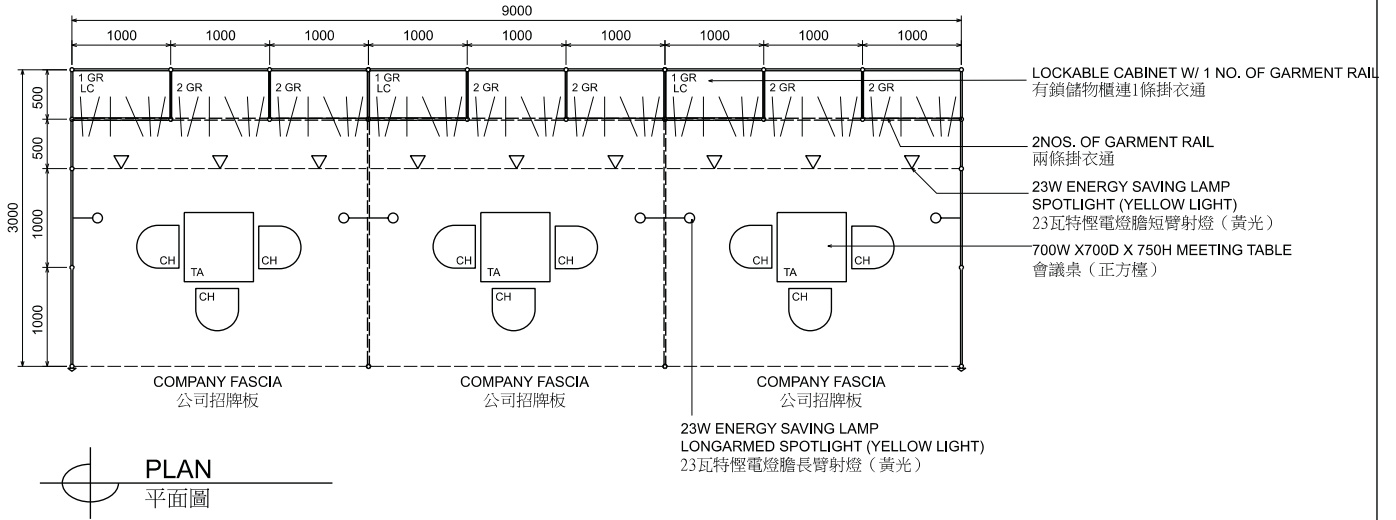

9M x 3M Standard Garment Booth

九米乘三米標準成衣展台

BOOTH SPECIFICATIONS 攤位規格		QTY.
LC	1000W x 500D x 750H CABINET 有鎖儲物櫃	3
	GARMENT RAIL 掛衣通	15
	23W ENERGY SAVING LAMP SPOTLIGHT (YELLOW LIGHT) 23瓦特慳電燈膽短臂射燈 (黃光)	9
	23W ENERGY SAVING LAMP LONGARMED SPOTLIGHT (YELLOW LIGHT) 23瓦特慳電燈膽長臂射燈 (黃光)	6
TA	700W x 700D x 750H MEETING TABLE 會議桌 (正方檯)	3
CH	BLACK LEATHER CHAIR 黑皮椅	9
---	CEILING BEAM 天花樑	15M
RUBBISH BIN & CARPET (27sqm.) 廢紙箱及地毯		

Garment hanger will not be included as basic booth facilities.

攤位設施不包括衣架

*The Hong Kong Trade Development Council reserves the right to change the configuration if necessary.

*如有需要，香港貿易發展局有權更改攤位結構。