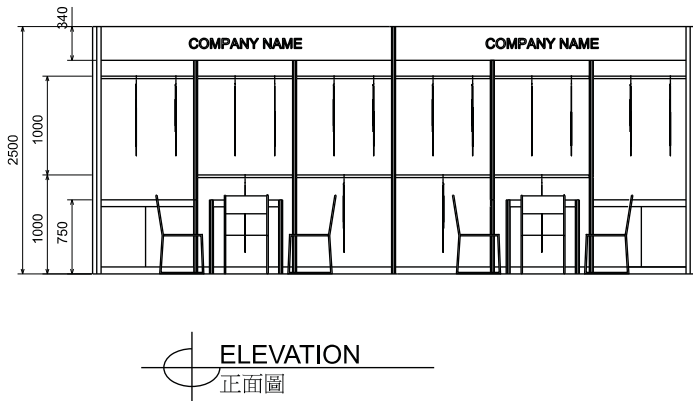

六米乘三米標準成衣展台 (左邊角位)

PLAN
平面圖

SIDE ELEVATION
側視圖

ELEVATION
正面圖

PERSPECTIVE
透視圖

BOOTH SPECIFICATIONS 攤位規格		QTY.
LC	1000W x 500D x 750H CABINET 有鎖儲物櫃	2
	GARMENT RAIL 掛衣通	10
	23W ENERGY SAVING LAMP SPOTLIGHT (YELLOW LIGHT) 23瓦特慳電燈膽短臂射燈 (黃光)	6
	23W ENERGY SAVING LAMP LONGARMED SPOTLIGHT (YELLOW LIGHT) 23瓦特慳電燈膽長臂射燈 (黃光)	4
TA	700W x 700D x 750H MEETING TABLE 會議桌 (正方檯)	2
CH	BLACK LEATHER CHAIR 黑皮椅	6
---	CEILING BEAM 天花樑	9M
RUBBISH BIN & CARPET (18sqm.) 廢紙箱及地毯		

6M x 3M Standard Garment Booth (Right Corner)

六米乘三米標準成衣展台 (右邊角位)

BOOTH SPECIFICATIONS 攤位規格		QTY.
LC	1000W x 500D x 750H CABINET 有鎖儲物櫃	2
GR	GARMENT RAIL 掛衣通	10
▽	23W ENERGY SAVING LAMP SPOTLIGHT (YELLOW LIGHT) 23瓦特慳電燈膽短臂射燈 (黃光)	6
⊙	23W ENERGY SAVING LAMP LONGARMED SPOTLIGHT (YELLOW LIGHT) 23瓦特慳電燈膽長臂射燈 (黃光)	4
TA	700W x 700D x 750H MEETING TABLE 會議桌 (正方檯)	2
CH	BLACK LEATHER CHAIR 黑皮椅	6
---	CEILING BEAM 天花樑	9M
	RUBBISH BIN & CARPET (18sqm.) 廢紙箱及地毯	