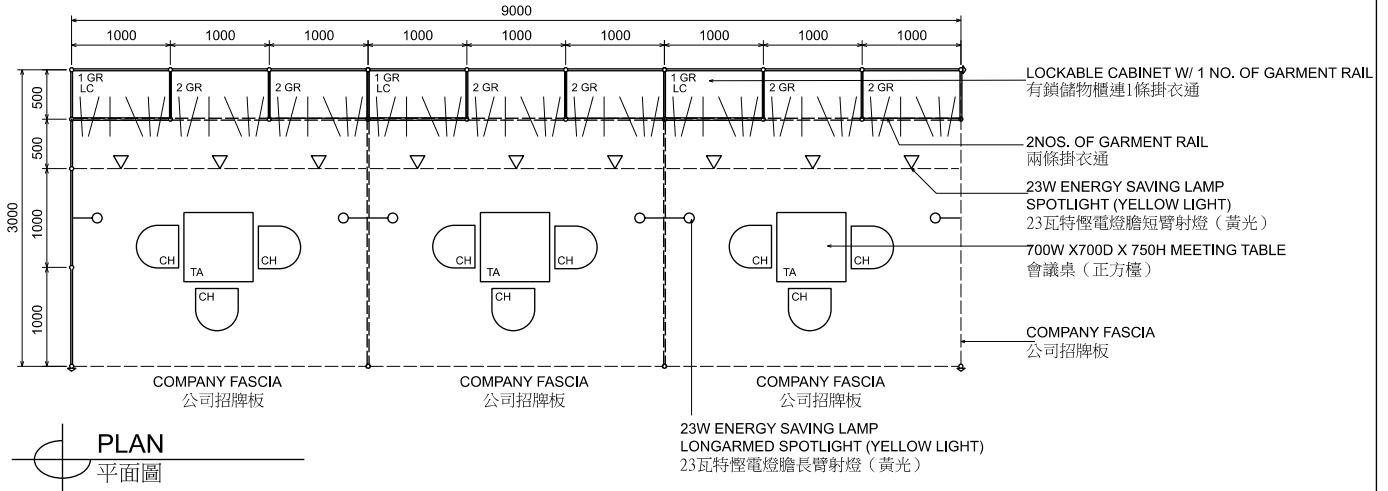

9M x 3M Standard Garment Booth (Right Corner)

九米乘三米標準成衣展台 (右邊角位)

BOOTH SPECIFICATIONS 攤位規格		QTY.
LC	1000W x 500D x 750H CABINET 有鎖儲物櫃	3
GR	GARMENT RAIL 掛衣通	15
▽	23W ENERGY SAVING LAMP SPOTLIGHT (YELLOW LIGHT) 23瓦特慳電燈膽短臂射燈 (黃光)	9
⊙	23W ENERGY SAVING LAMP LONGARMED SPOTLIGHT (YELLOW LIGHT) 23瓦特慳電燈膽長臂射燈 (黃光)	6
TA	700W x 700D x 750H MEETING TABLE 會議桌 (正方檯)	3
CH	BLACK LEATHER CHAIR 黑皮椅	9
---	CEILING BEAM 天花樑	15M
	RUBBISH BIN & CARPET (27sqm.) 廢紙箱及地毯	

Garment hanger will not be included as basic booth facilities.

攤位設施不包括衣架

*The Hong Kong Trade Development Council reserves the right to change the configuration if necessary.

*如有需要，香港貿易發展局有權更改攤位結構。