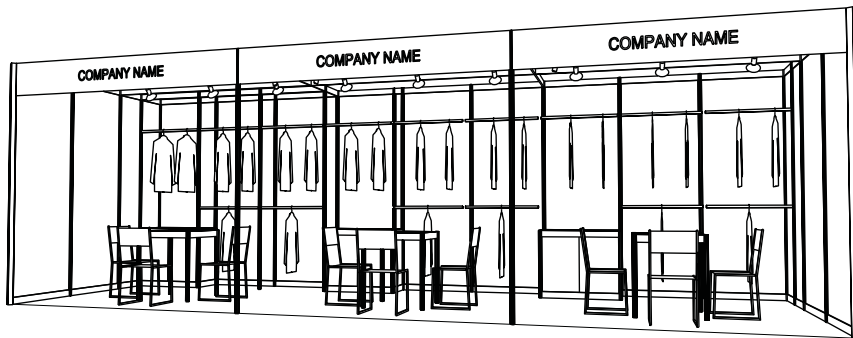

6M x 3M Standard Garment Booth (Right Corner)

六米乘三米標準成衣展台 (右邊角位)

BOOTH SPECIFICATIONS 攤位規格		QTY.
LC	1000W x 500D x 750H CABINET 有鎖儲物櫃	2
GR	GARMENT RAIL 掛衣通	10
▽	23W ENERGY SAVING LAMP SPOTLIGHT (YELLOW LIGHT) 23瓦特慳電燈膽短臂射燈 (黃光)	6
⊙	23W ENERGY SAVING LAMP LONGARMED SPOTLIGHT (YELLOW LIGHT) 23瓦特慳電燈膽長臂射燈 (黃光)	4
TA	700W x 700D x 750H MEETING TABLE 會議桌 (正方檯)	2
CH	BLACK LEATHER CHAIR 黑皮椅	6
---	CEILING BEAM 天花樑	9M
	RUBBISH BIN & CARPET (18sqm.) 廢紙箱及地毯	

Garment hanger will not be included as basic booth facilities.

攤位設施不包括衣架

*The Hong Kong Trade Development Council reserves the right to change the configuration if necessary.

*如有需要, 香港貿易發展局有權更改攤位結構。

9M x 3M Standard Garment Booth

九米乘三米標準成衣展台

BOOTH SPECIFICATIONS 攤位規格		QTY.
LC	1000W x 500D x 750H CABINET 有鎖儲物櫃	3
	GARMENT RAIL 掛衣通	15
	23W ENERGY SAVING LAMP SPOTLIGHT (YELLOW LIGHT) 23瓦特慳電燈膽短臂射燈 (黃光)	9
	23W ENERGY SAVING LAMP LONGARMED SPOTLIGHT (YELLOW LIGHT) 23瓦特慳電燈膽長臂射燈 (黃光)	6
TA	700W x 700D x 750H MEETING TABLE 會議桌 (正方檯)	3
CH	BLACK LEATHER CHAIR 黑皮椅	9
---	CEILING BEAM 天花樑	15M
RUBBISH BIN & CARPET (27sqm.) 廢紙箱及地毯		