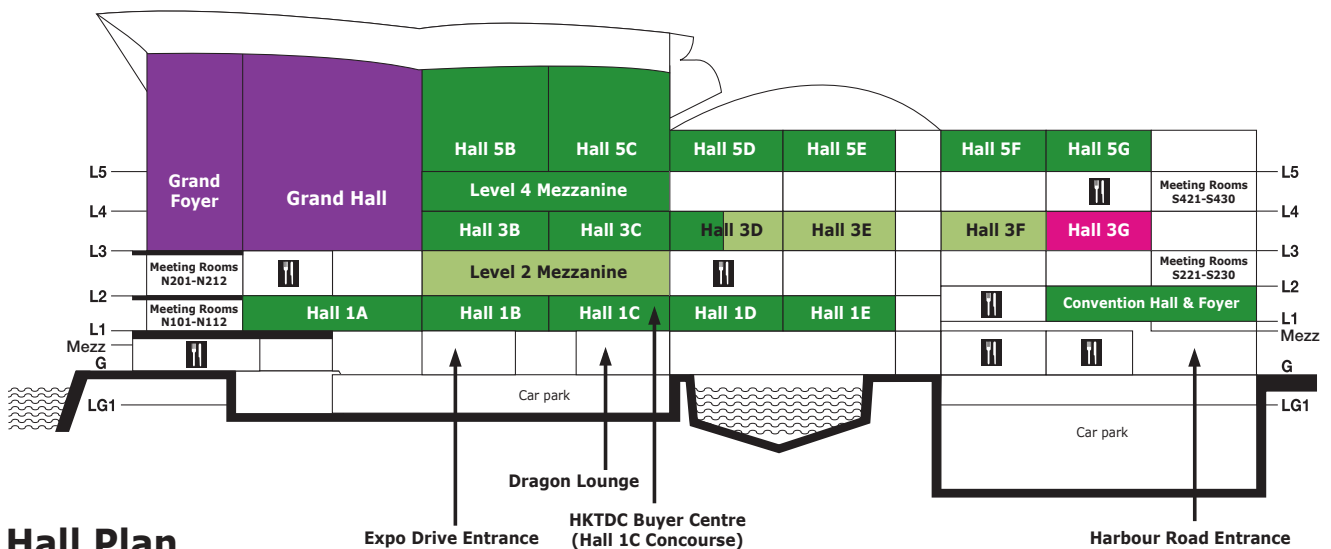

# Guide to Zones

Zone	Hall Location/Site*
Baby Bedding Items and Furniture	Hall 3E
Baby Gift Sets and Souvenirs	Hall 3E
Baby Skincare and Bath Products	Hall 3E
Baby Toys and Activity	Hall 3E
Baby Wear and Footwear	Hall 3E
Brand Name Gallery	Hall 3E
Feeding and Nursery Products	Hall 3D
Maternity Products	Hall 3E
Nursery Electrical Appliances	Hall 3E
Strollers and Gear	Hall 3F and Level 2 Mezzanine

Concurrent Event	Hall Location/Site*
HKTDC Hong Kong International Licensing Show	Halls 3G
HKTDC Hong Kong Toys & Games Fair	Halls 1A-E, 3B-D & 5B-G, Convention Hall & Foyer, Level 4 Mezzanine
Hong Kong International Stationary Fair	Grand Hall & Grand Foyer

**Hall Plan**

\* Subject to change

## 展位位置圖例

Hall Location/Site 展覽廳位置/場地	Level 樓層
<b>3CON</b> Hall 3 Concourse 展覽廳3大堂	L3 三樓
<b>3D-3F</b> Halls 展覽廳 3D-3F	L3 三樓
<b>M2</b> Level 2 Mezzanine 二樓大堂中樓	L2 二樓