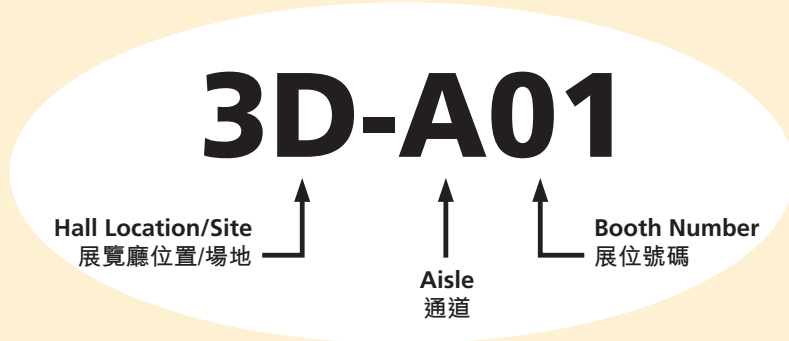

Booth Legend

展位位置圖例

Hall Location/Site 展覽廳位置/場地	Level 樓層
3CON Hall 3 Concourse 展覽廳3大堂	L3 三樓
3D-3F Halls 展覽廳 3D-3F	L3 三樓
M2 Level 2 Mezzanine 二樓大堂中樓	L2 二樓