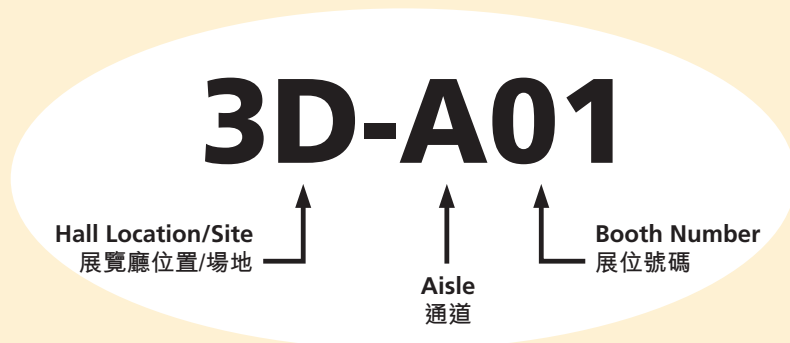

# Guide to Zones

Zone	Hall Location/Site
Brand Name Gallery	Hall 3E
Baby Bedding Items and Furniture	Hall 3E
Baby Gift Sets and Souvenirs	Hall 3D
Baby Skincare and Bath Products	Hall 3E
Baby Toys and Activity	Hall 3E & Hall 3E South Concourse
Baby Wear and Footwear	Hall 3E & Hall 3E Concourse
Feeding, Nursery & Maternity Products	Halls 3D, 3F & Level 4 Mezzanine
Nursery Electrical Appliances	Hall 3E
Strollers and Gear	Hall 3F & Level 4 Mezzanine

Concurrent Event	Hall Location/Site
HKTDC Hong Kong International Licensing Show	Hall 3G
HKTDC Hong Kong Toys & Games Fair	Halls 1A-E, 3B-D & 5B-G, Convention Hall & Foyer, Level 2 Mezzanine
Hong Kong International Stationary Fair	Grand Hall & Grand Foyer

## 展位位置圖例

Hall Location/Site 展覽廳位置/場地	Level 樓層
<b>3D-3F</b> Halls 展覽廳 3D-3F	L3 三樓
<b>3CON</b> Hall 3 Concourse 展覽廳3大堂	L3 三樓
<b>M4</b> Level 4 Mezzanine 四樓大堂中樓	L4 四樓