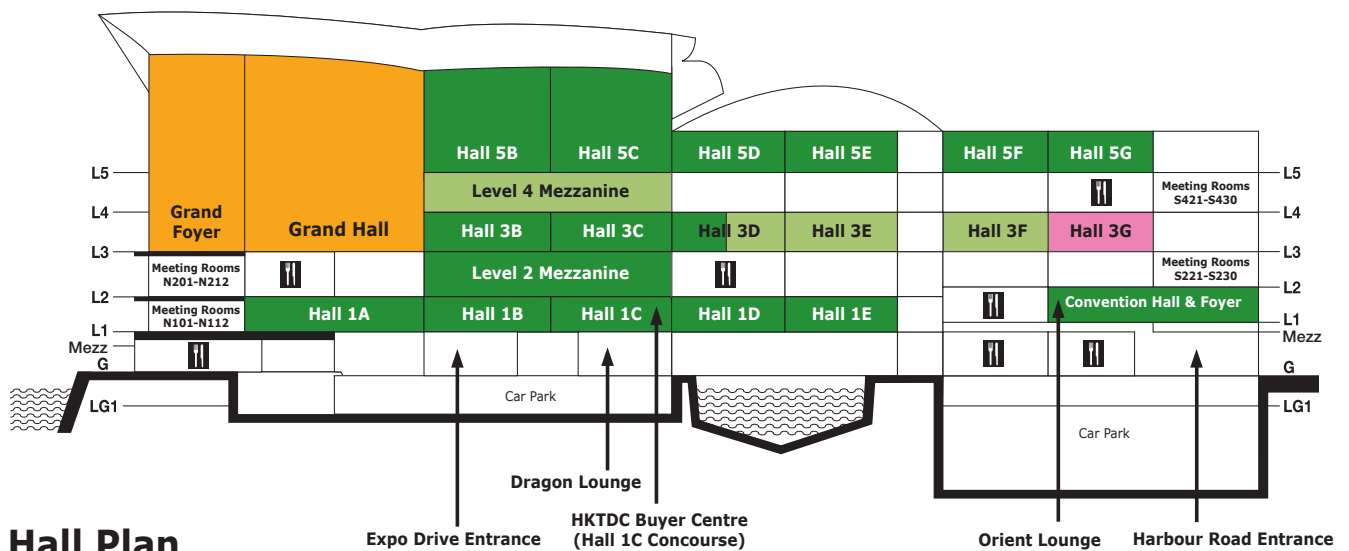

# Guide to Zones

Zone	Hall Location/Site
Brand Name Gallery	Hall 3E
Baby Bedding Items and Furniture	Hall 3E
Baby Gift Sets and Souvenirs	Hall 3D
Baby Skincare and Bath Products	Hall 3E
Baby Toys and Activity	Hall 3E & Hall 3E South Concourse
Baby Wear and Footwear	Hall 3E & Hall 3E Concourse
Feeding, Nursery & Maternity Products	Halls 3D, 3F & Level 4 Mezzanine
Nursery Electrical Appliances	Hall 3E
Strollers and Gear	Hall 3F & Level 4 Mezzanine

Concurrent Event	Hall Location/Site
HKTDC Hong Kong International Licensing Show	Hall 3G
HKTDC Hong Kong Toys & Games Fair	Halls 1A-E, 3B-D & 5B-G, Convention Hall & Foyer, Level 2 Mezzanine
Hong Kong International Stationary Fair	Grand Hall & Grand Foyer

# Booth Legend

## 展位位置圖例

Hall Location/Site 展覽廳位置/場地	Level 樓層
<b>3D-3F</b> Halls 展覽廳 3D-3F	L3 三樓
<b>3CON</b> Hall 3 Concourse 展覽廳3大堂	L3 三樓
<b>M4</b> Level 4 Mezzanine 四樓大堂中樓	L4 四樓