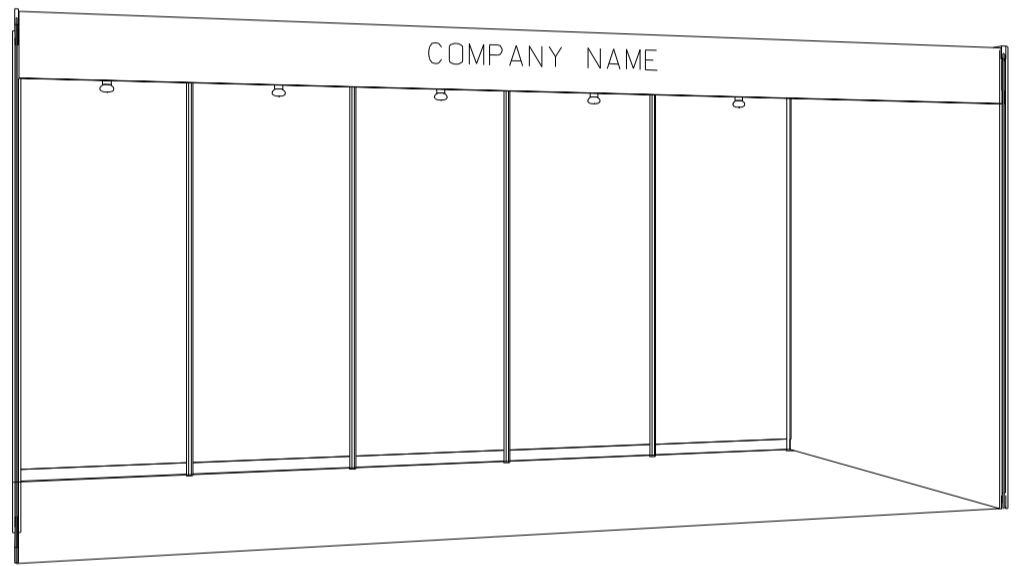

*如有需要，香港貿易發展局有權更改攤位結構。

Hong Kong Baby Products Fair

香港嬰兒用品展

5M x 3M BASIC BOOTH

五米乘三米基本攤位

BOOTH SPECIFICATIONS		QTY.
	13W LED LAMP LONGARMED SPOTLIGHT (YELLOW LIGHT) 13瓦特LED燈膽長臂射燈 (黃光)	7
	RUBBISH BIN & CARPET 廢紙箱及地毯 (15 sq.m.)	

*The Hong Kong Trade Development Council reserves the right to change the configuration if necessary.

*如有需要，香港貿易發展局有權更改攤位結構。

Hong Kong Baby Products Fair

香港嬰兒用品展

5M x 3M BASIC BOOTH (Right Corner)

五米乘三米基本攤位(右邊角位)

BOOTH SPECIFICATIONS		QTY.
	13W LED LAMP LONGARMED SPOTLIGHT (YELLOW LIGHT) 13瓦特LED燈膽長臂射燈 (黃光)	7
	RUBBISH BIN & CARPET 廢紙箱及地毯 (15 sq.m.)	

*The Hong Kong Trade Development Council reserves the right to change the configuration if necessary.