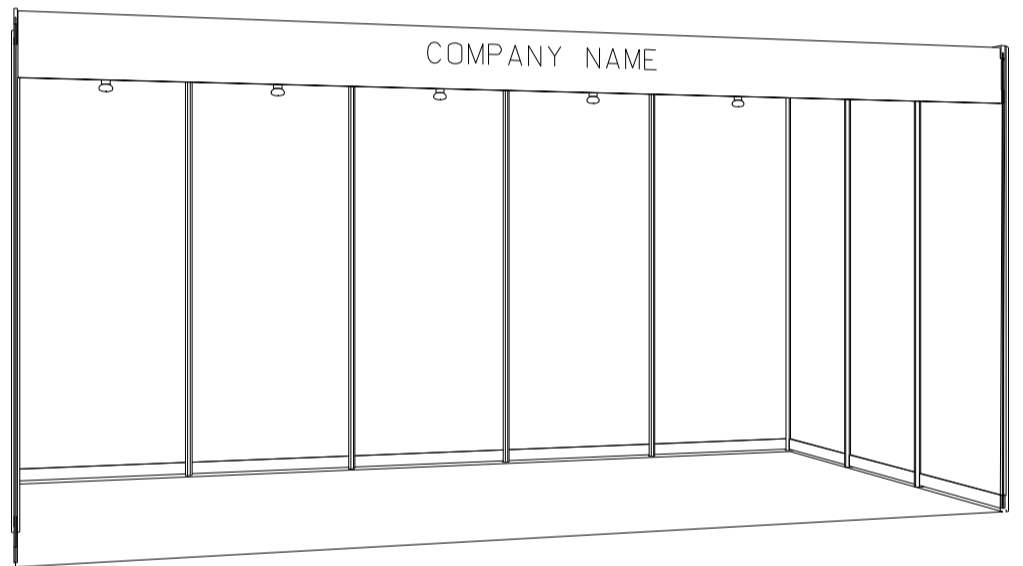

*The Hong Kong Trade Development Council reserves the right to change the configuration if necessary.

*如有需要，香港貿易發展局有權更改攤位結構。

Hong Kong Baby Products Fair

香港嬰兒用品展

3M x 5M BASIC BOOTH (Left Corner)

三米乘五米基本攤位(左邊角位)

PLAN

PERSPECTIVE

ELEVATION

BOOTH SPECIFICATIONS		QTY.
	13W LED LAMP LONGARMED SPOTLIGHT (YELLOW LIGHT) 13瓦特LED燈膽長臂射燈 (黃光)	7
	RUBBISH BIN & CARPET 廢紙箱及地毯 (15 sq.m.)	

*The Hong Kong Trade Development Council reserves the right to change the configuration if necessary.

*如有需要，香港貿易發展局有權更改攤位結構。

Hong Kong Baby Products Fair

香港嬰兒用品展

5M x 3M BASIC BOOTH

五米乘三米基本攤位

BOOTH SPECIFICATIONS		QTY.
	13W LED LAMP LONGARMED SPOTLIGHT (YELLOW LIGHT) 13瓦特LED燈膽長臂射燈 (黃光)	7
	RUBBISH BIN & CARPET 廢紙箱及地毯 (15 sq.m.)	

*The Hong Kong Trade Development Council reserves the right to change the configuration if necessary.

*如有需要，香港貿易發展局有權更改攤位結構。

Hong Kong Baby Products Fair

香港嬰兒用品展

5M x 3M BASIC BOOTH (Right Corner)

五米乘三米基本攤位(右邊角位)