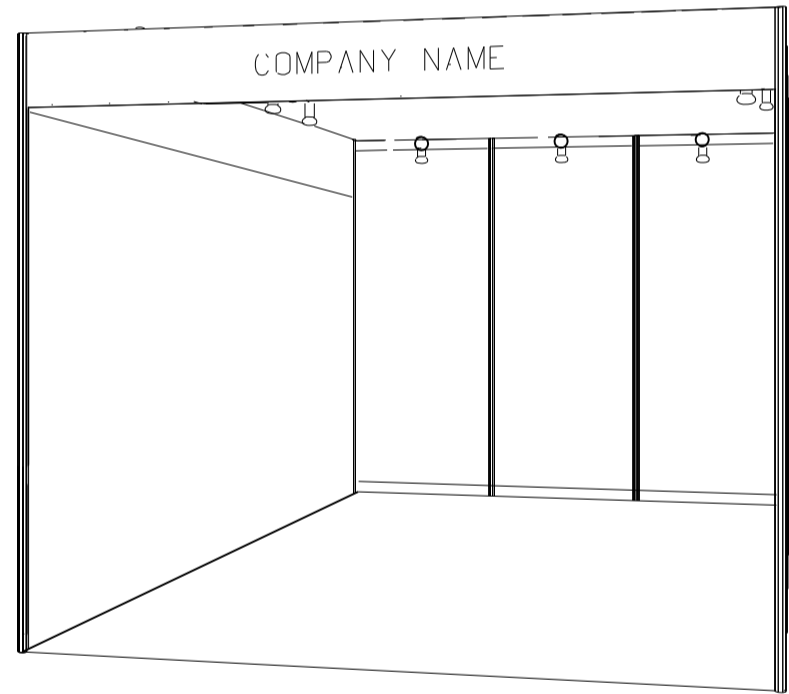

Hong Kong Baby Products Fair

香港嬰兒用品展

3M x 5M BASIC BOOTH

三米乘五米基本攤位

PLAN

PERSPECTIVE

ELEVATION

BOOTH SPECIFICATIONS		QTY.
	13W LED LAMP LONGARMED SPOTLIGHT (YELLOW LIGHT) 13瓦特LED燈膽長臂射燈 (黃光)	7
	RUBBISH BIN & CARPET 廢紙箱及地毯 (15 sq.m.)	

*The Hong Kong Trade Development Council reserves the right to change the configuration if necessary.

*如有需要，香港貿易發展局有權更改攤位結構。

Hong Kong Baby Products Fair

香港嬰兒用品展

3M x 5M BASIC BOOTH (Left Corner)

三米乘五米基本攤位(左邊角位)

PLAN

PERSPECTIVE

ELEVATION

BOOTH SPECIFICATIONS		QTY.
	13W LED LAMP LONGARMED SPOTLIGHT (YELLOW LIGHT) 13瓦特LED燈膽長臂射燈 (黃光)	7
	RUBBISH BIN & CARPET 廢紙箱及地毯 (15 sq.m.)	

*The Hong Kong Trade Development Council reserves the right to change the configuration if necessary.

*如有需要，香港貿易發展局有權更改攤位結構。

Hong Kong Baby Products Fair

香港嬰兒用品展

5M x 3M BASIC BOOTH

五米乘三米基本攤位

BOOTH SPECIFICATIONS		QTY.
	13W LED LAMP LONGARMED SPOTLIGHT (YELLOW LIGHT) 13瓦特LED燈膽長臂射燈 (黃光)	7
	RUBBISH BIN & CARPET 廢紙箱及地毯 (15 sq.m.)	