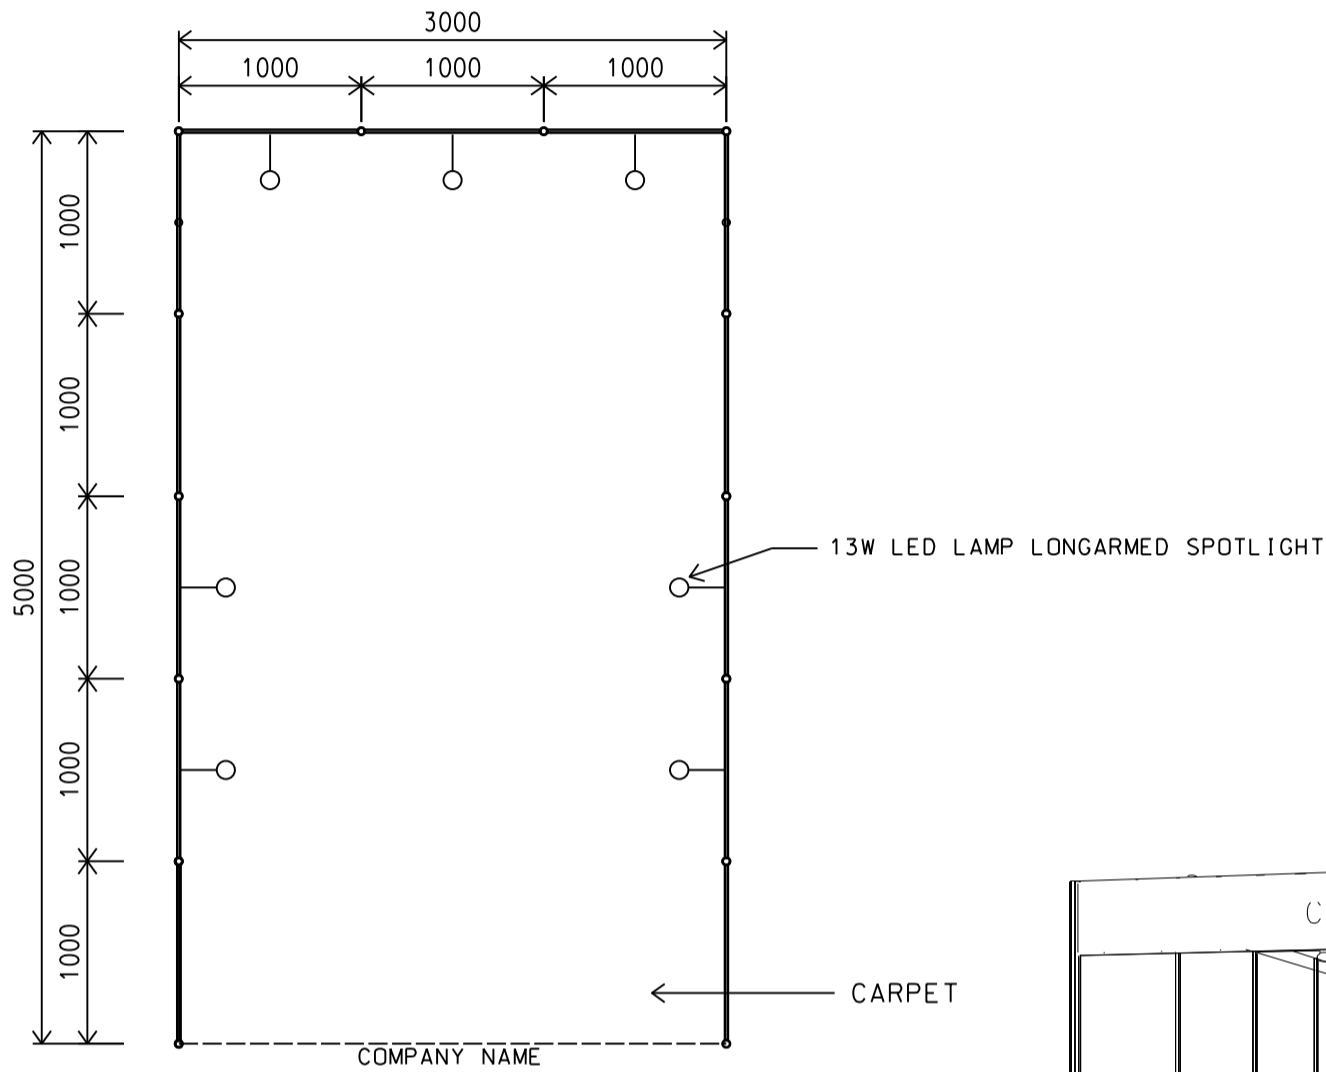

Hong Kong Baby Products Fair

香港嬰兒用品展

3M x 5M BASIC BOOTH

三米乘五米基本攤位

PLAN

PERSPECTIVE

ELEVATION

BOOTH SPECIFICATIONS		QTY.
	13W LED LAMP LONGARMED SPOTLIGHT (YELLOW LIGHT) 13瓦特LED燈膽長臂射燈 (黃光)	7
	RUBBISH BIN & CARPET 廢紙箱及地毯 (15 sq.m.)	

*The Hong Kong Trade Development Council reserves the right to change the configuration if necessary.

*如有需要，香港貿易發展局有權更改攤位結構。

Hong Kong Baby Products Fair

香港嬰兒用品展

3M x 5M BASIC BOOTH (Left Corner)

三米乘五米基本攤位(左邊角位)

PLAN

PERSPECTIVE

ELEVATION

BOOTH SPECIFICATIONS		QTY.
	13W LED LAMP LONGARMED SPOTLIGHT (YELLOW LIGHT) 13瓦特LED燈膽長臂射燈 (黃光)	7
	RUBBISH BIN & CARPET 廢紙箱及地毯 (15 sq.m.)	

*The Hong Kong Trade Development Council reserves the right to change the configuration if necessary.

*如有需要，香港貿易發展局有權更改攤位結構。

Hong Kong Baby Products Fair

香港嬰兒用品展

5M x 3M BASIC BOOTH

五米乘三米基本攤位

BOOTH SPECIFICATIONS		QTY.
	13W LED LAMP LONGARMED SPOTLIGHT (YELLOW LIGHT) 13瓦特LED燈膽長臂射燈 (黃光)	7
	RUBBISH BIN & CARPET 廢紙箱及地毯 (15 sq.m.)	