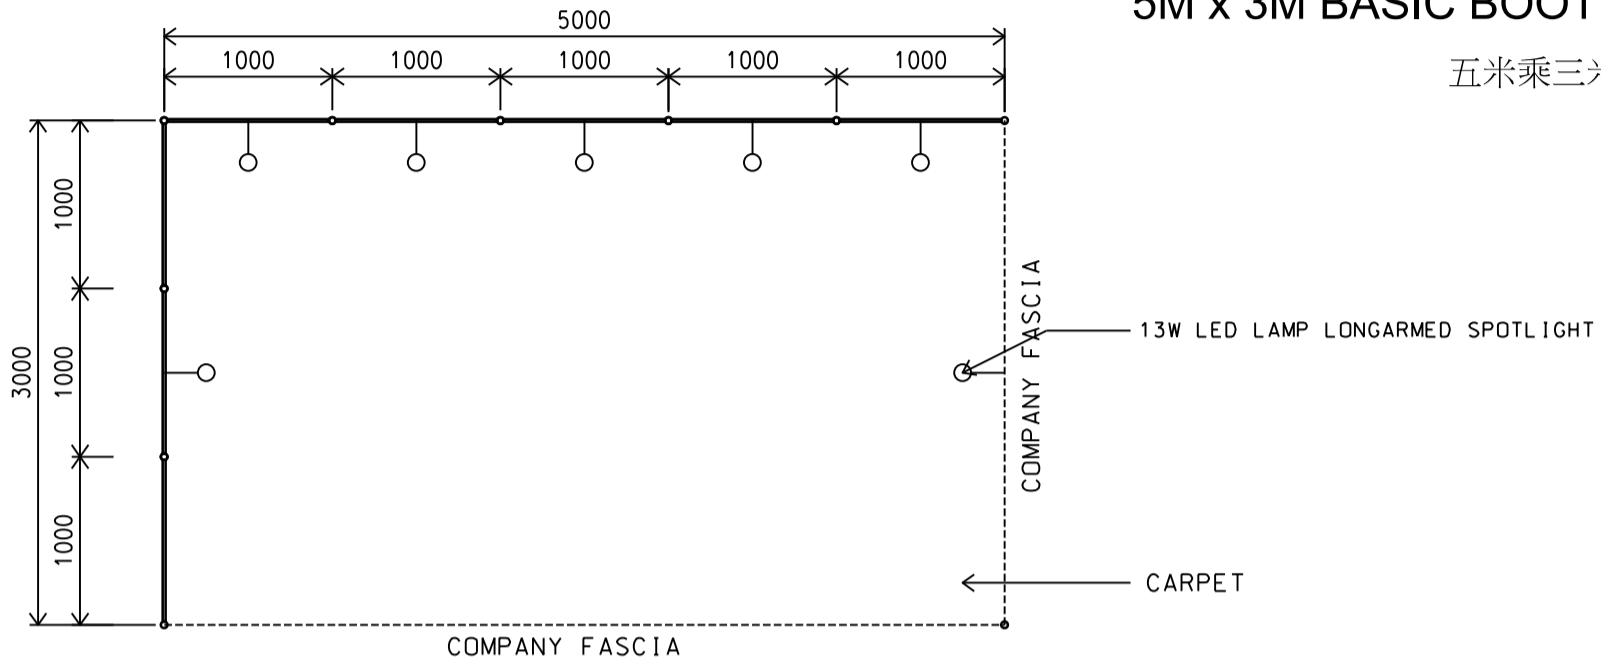

*如有需要，香港貿易發展局有權更改攤位結構。

Hong Kong Baby Products Fair

香港嬰兒用品展

5M x 3M BASIC BOOTH

五米乘三米基本攤位

BOOTH SPECIFICATIONS		QTY.
	13W LED LAMP LONGARMED SPOTLIGHT (YELLOW LIGHT) 13瓦特LED燈膽長臂射燈 (黃光)	7
	RUBBISH BIN & CARPET 廢紙箱及地毯 (15 sq.m.)	

*The Hong Kong Trade Development Council reserves the right to change the configuration if necessary.

*如有需要，香港貿易發展局有權更改攤位結構。

Hong Kong Baby Products Fair

香港嬰兒用品展

5M x 3M BASIC BOOTH (Right Corner)

五米乘三米基本攤位(右邊角位)