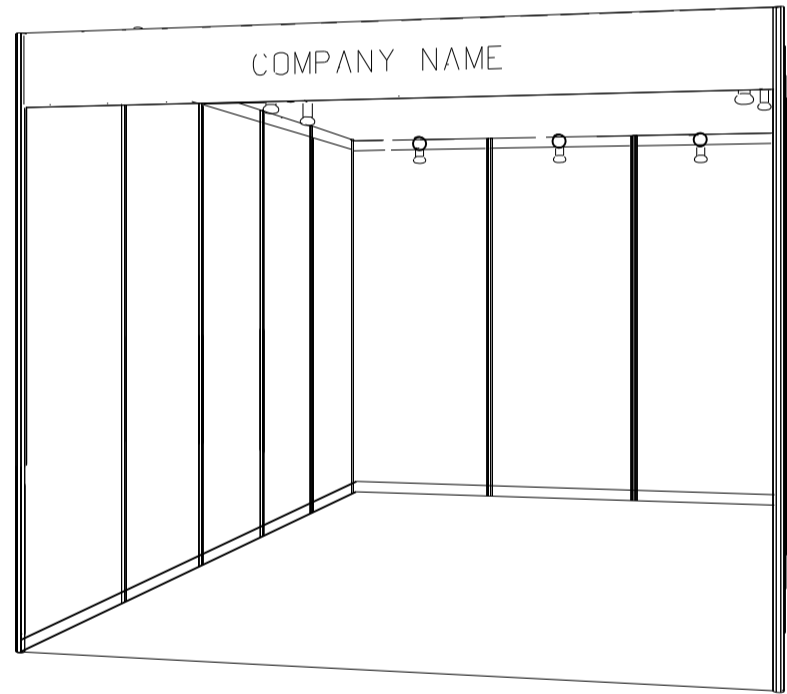

Hong Kong Baby Products Fair

香港嬰兒用品展

3M x 5M BASIC BOOTH

三米乘五米基本攤位

PLAN

PERSPECTIVE

ELEVATION

BOOTH SPECIFICATIONS		QTY.
	13W LED LAMP LONGARMED SPOTLIGHT (YELLOW LIGHT) 13瓦特LED燈膽長臂射燈 (黃光)	7
	RUBBISH BIN & CARPET 廢紙箱及地毯 (15 sq.m.)	

*The Hong Kong Trade Development Council reserves the right to change the configuration if necessary.

*如有需要，香港貿易發展局有權更改攤位結構。

Hong Kong Baby Products Fair

香港嬰兒用品展

3M x 5M BASIC BOOTH (Left Corner)

三米乘五米基本攤位(左邊角位)

PLAN

PERSPECTIVE

ELEVATION

BOOTH SPECIFICATIONS		QTY.
	13W LED LAMP LONGARMED SPOTLIGHT (YELLOW LIGHT) 13瓦特LED燈膽長臂射燈 (黃光)	7
	RUBBISH BIN & CARPET 廢紙箱及地毯 (15 sq.m.)	

*The Hong Kong Trade Development Council reserves the right to change the configuration if necessary.

*如有需要，香港貿易發展局有權更改攤位結構。

Hong Kong Baby Products Fair

香港嬰兒用品展

5M x 3M BASIC BOOTH

五米乘三米基本攤位

BOOTH SPECIFICATIONS		QTY.
	13W LED LAMP LONGARMED SPOTLIGHT (YELLOW LIGHT) 13瓦特LED燈膽長臂射燈 (黃光)	7
	RUBBISH BIN & CARPET 廢紙箱及地毯 (15 sq.m.)	