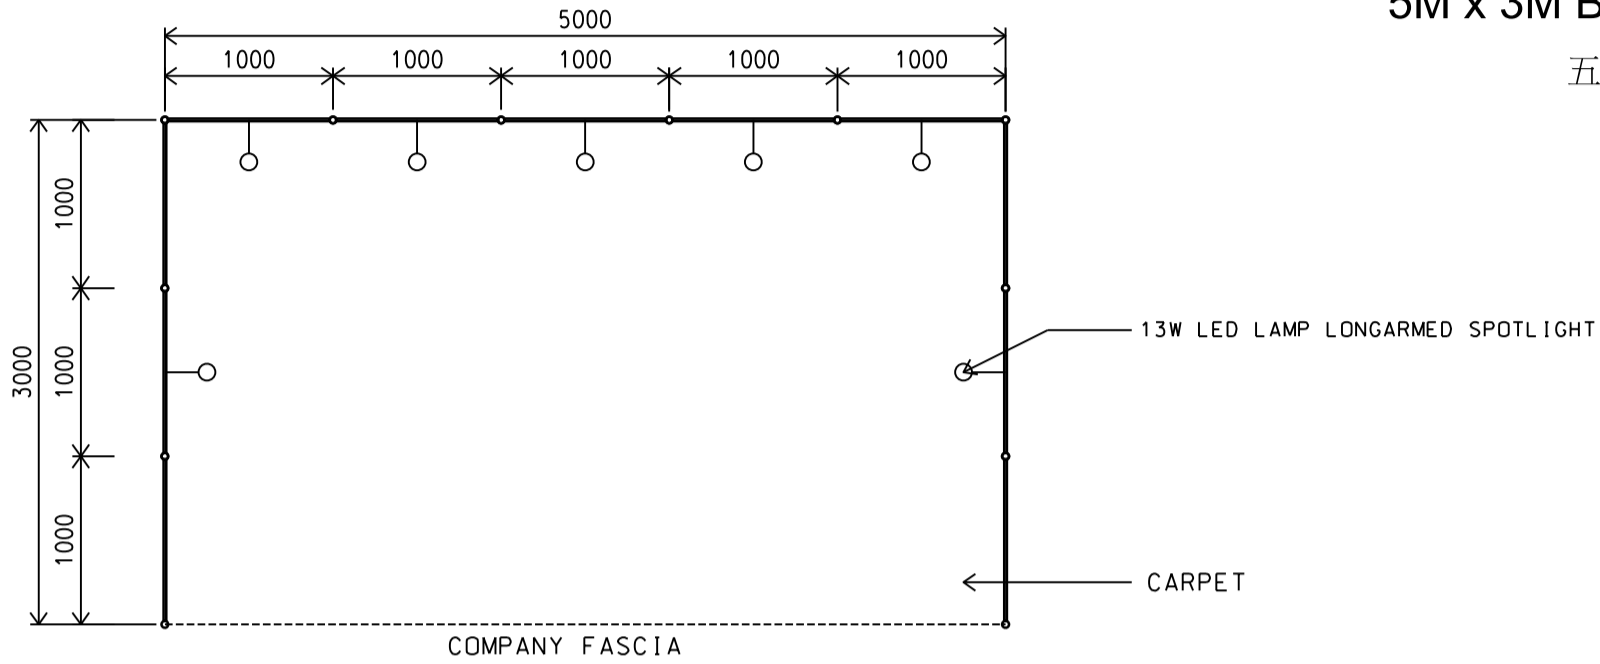

PLAN

PERSPECTIVE

ELEVATION

BOOTH SPECIFICATIONS		QTY.
	13W LED LAMP LONGARMED SPOTLIGHT (YELLOW LIGHT) 13瓦特LED燈膽長臂射燈 (黃光)	7
	RUBBISH BIN & CARPET 廢紙箱及地毯 (15 sq.m.)	

*The Hong Kong Trade Development Council reserves the right to change the configuration if necessary.

*如有需要，香港貿易發展局有權更改攤位結構。

Hong Kong Baby Products Fair

香港嬰兒用品展

5M x 3M BASIC BOOTH

五米乘三米基本攤位

BOOTH SPECIFICATIONS		QTY.
	13W LED LAMP LONGARMED SPOTLIGHT (YELLOW LIGHT) 13瓦特LED燈膽長臂射燈 (黃光)	7
	RUBBISH BIN & CARPET 廢紙箱及地毯 (15 sq.m.)	