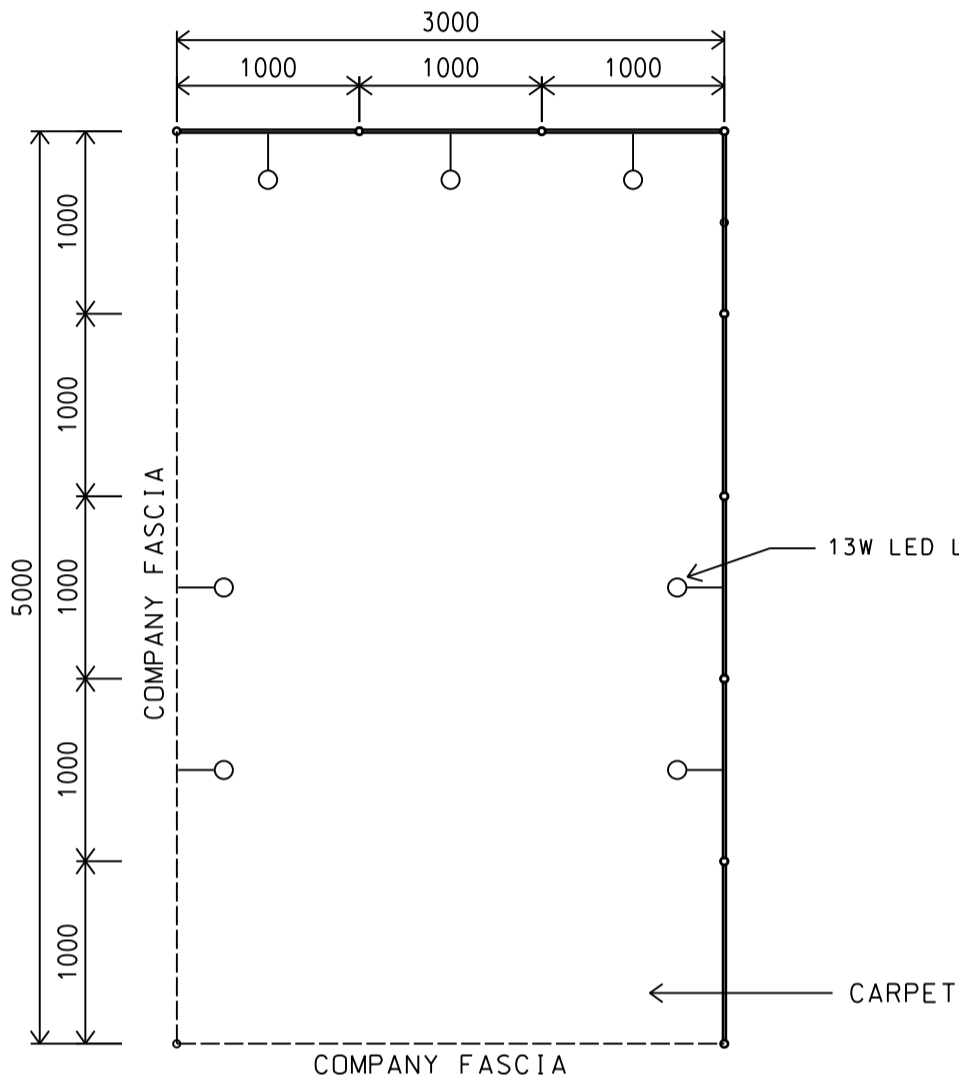

Hong Kong Baby Products Fair

香港嬰兒用品展

3M x 5M BASIC BOOTH

三米乘五米基本攤位

PLAN

PERSPECTIVE

ELEVATION

BOOTH SPECIFICATIONS		QTY.
	13W LED LAMP LONGARMED SPOTLIGHT (YELLOW LIGHT) 13瓦特LED燈膽長臂射燈 (黃光)	7
	RUBBISH BIN & CARPET 廢紙箱及地毯 (15 sq.m.)	

*The Hong Kong Trade Development Council reserves the right to change the configuration if necessary.

*如有需要，香港貿易發展局有權更改攤位結構。

Hong Kong Baby Products Fair

香港嬰兒用品展

3M x 5M BASIC BOOTH (Left Corner)

三米乘五米基本攤位(左邊角位)

PLAN

PERSPECTIVE

ELEVATION

BOOTH SPECIFICATIONS		QTY.
	13W LED LAMP LONGARMED SPOTLIGHT (YELLOW LIGHT) 13瓦特LED燈膽長臂射燈 (黃光)	7
	RUBBISH BIN & CARPET 廢紙箱及地毯 (15 sq.m.)	

*The Hong Kong Trade Development Council reserves the right to change the configuration if necessary.

*如有需要，香港貿易發展局有權更改攤位結構。

Hong Kong Baby Products Fair

香港嬰兒用品展

5M x 3M BASIC BOOTH

五米乘三米基本攤位

BOOTH SPECIFICATIONS		QTY.
	13W LED LAMP LONGARMED SPOTLIGHT (YELLOW LIGHT) 13瓦特LED燈膽長臂射燈 (黃光)	7
	RUBBISH BIN & CARPET 廢紙箱及地毯 (15 sq.m.)	