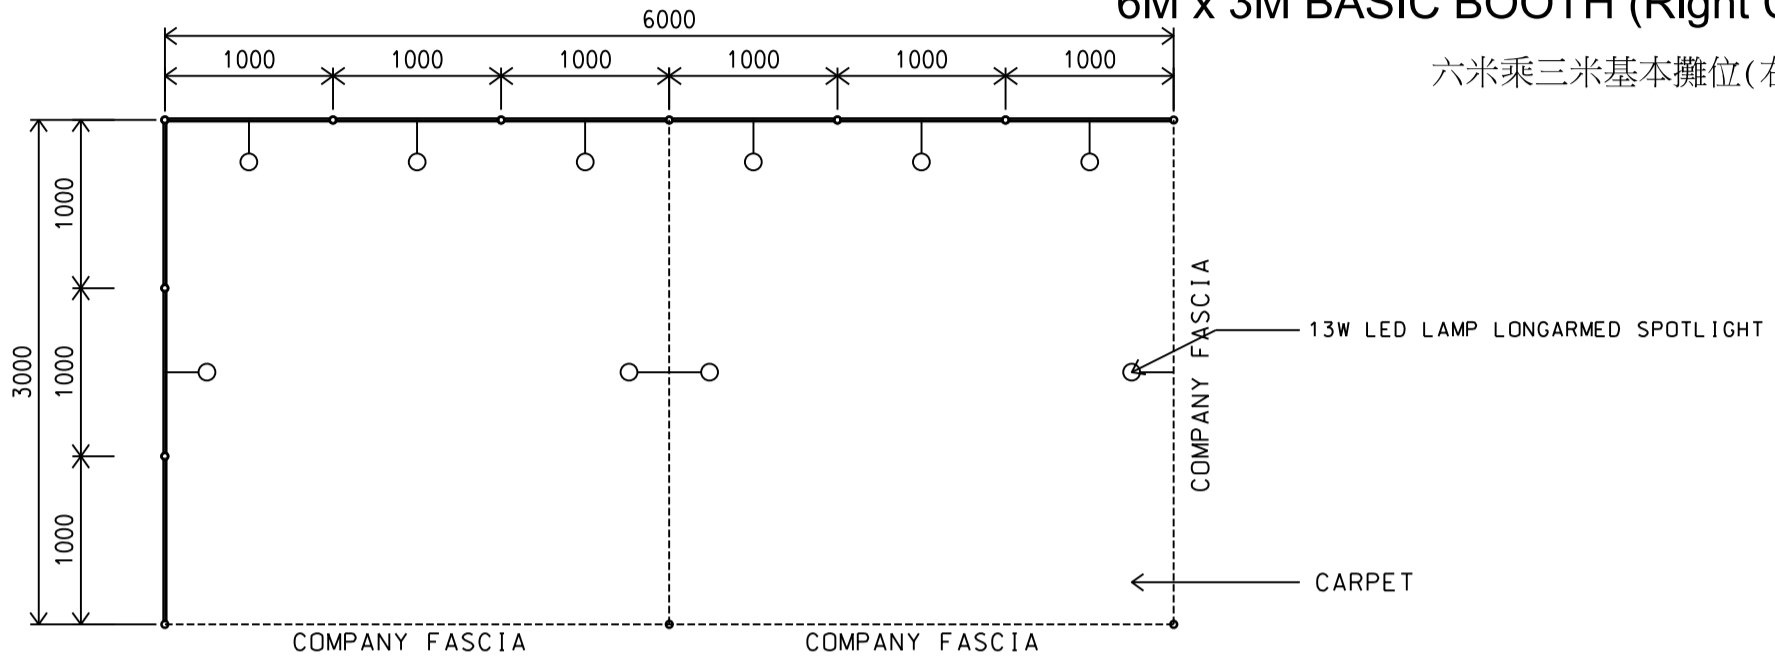

Hong Kong Baby Products Fair

香港嬰兒用品展

6M x 3M BASIC BOOTH (Right Corner)

六米乘三米基本攤位(右邊角位)

BOOTH SPECIFICATIONS		QTY.
	13W LED LAMP LONGARMED SPOTLIGHT (YELLOW LIGHT) 13瓦特LED燈膽長臂射燈 (黃光)	10
	RUBBISH BIN & CARPET 廢紙箱及地毯 (18 sq.m.)