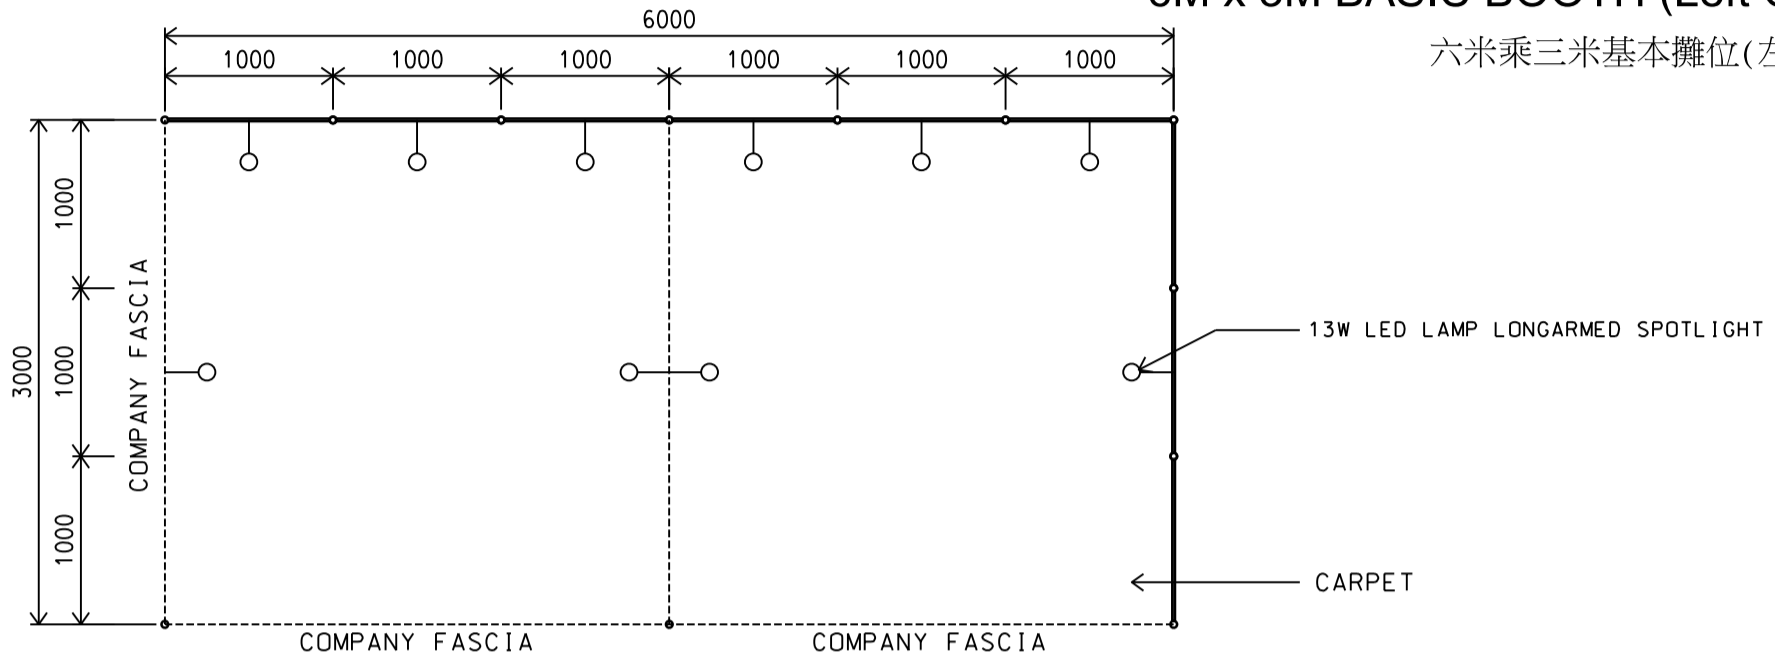

Hong Kong Baby Products Fair

香港嬰兒用品展

6M x 3M BASIC BOOTH (Left Corner)

六米乘三米基本攤位(左邊角位)

BOOTH SPECIFICATIONS		QTY.
	13W LED LAMP LONGARMED SPOTLIGHT (YELLOW LIGHT) 13瓦特LED燈膽長臂射燈 (黃光)	10
	RUBBISH BIN & CARPET 廢紙箱及地毯 (18 sq.m.)	

*The Hong Kong Trade Development Council reserves the right to change the configuration if necessary.

*如有需要，香港貿易發展局有權更改攤位結構。