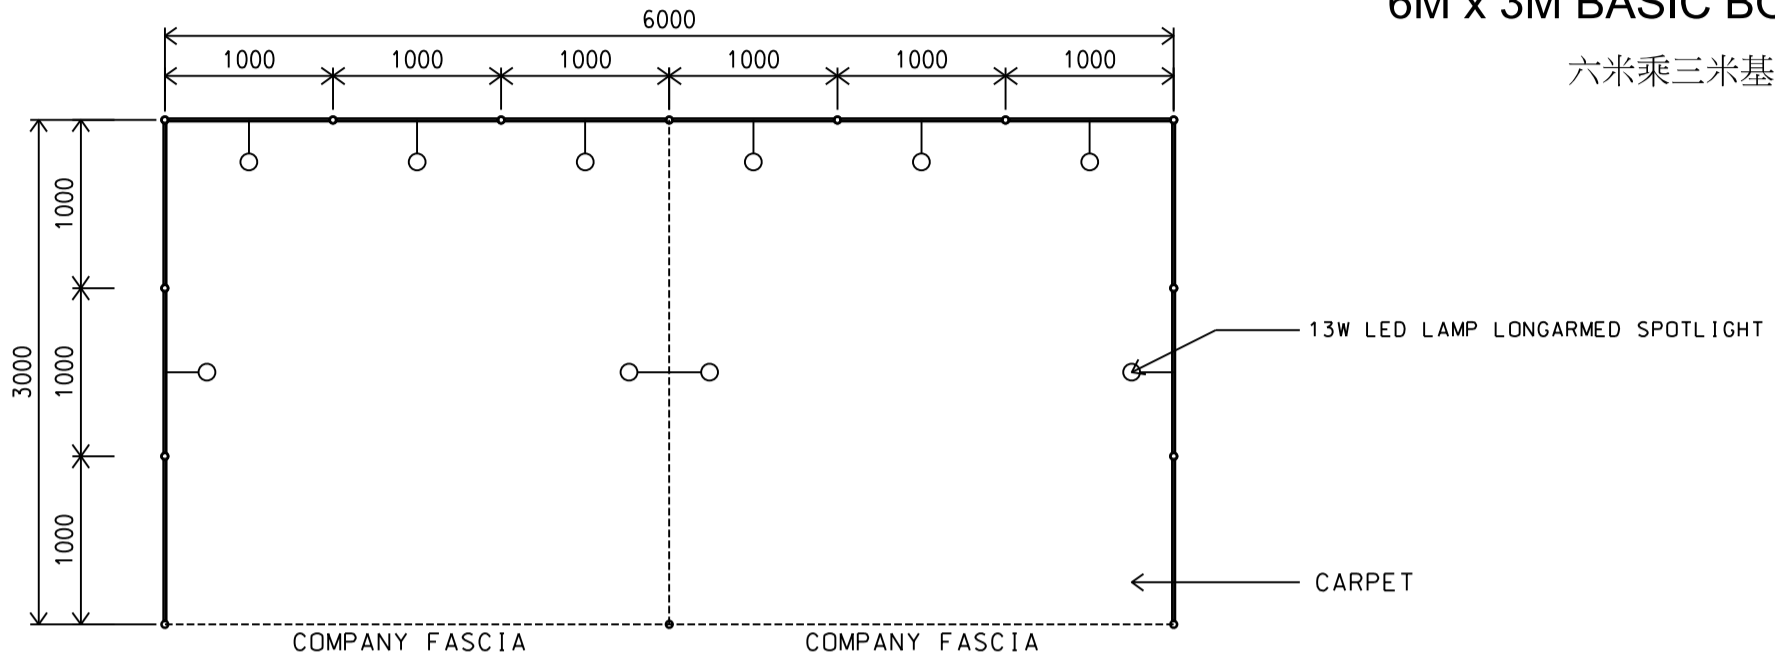

### 6M x 3M BASIC BOOTH

六米乘三米基本攤位

BOOTH SPECIFICATIONS		QTY.
	13W LED LAMP LONGARMED SPOTLIGHT (YELLOW LIGHT) 13瓦特LED燈膽長臂射燈 (黃光)	10
	RUBBISH BIN & CARPET 廢紙箱及地毯 (18 sq.m.)	

\*The Hong Kong Trade Development Council reserves the right to change the configuration if necessary.