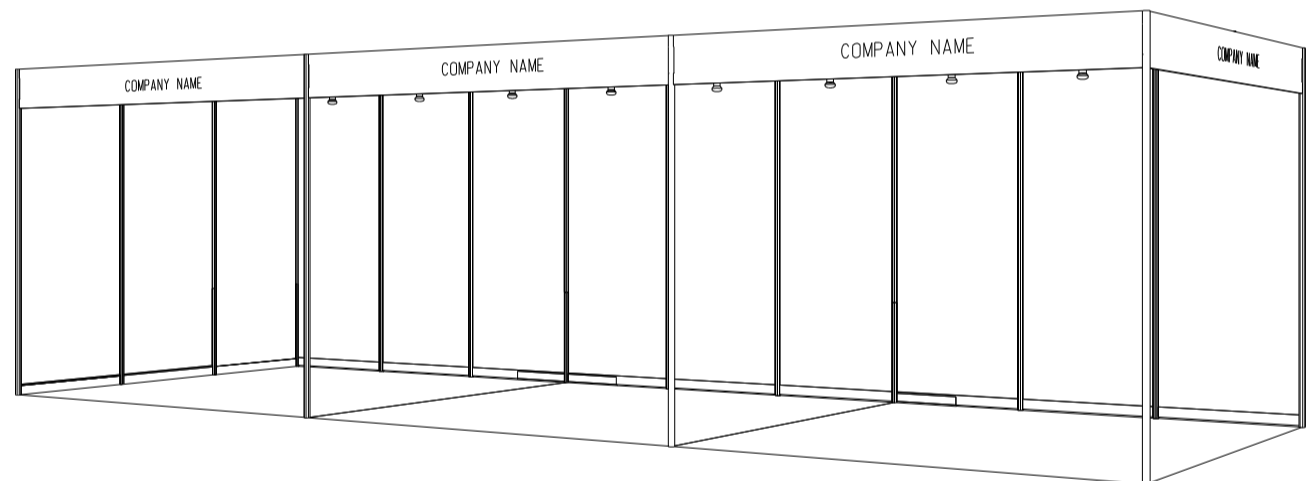

### 9M x 3M BASIC BOOTH (Left Corner)

九米乘三米基本攤位(左邊角位)

PLAN

PERSPECTIVE

ELEVATION

BOOTH SPECIFICATIONS		QTY.
○	13W LED LAMP LONGARMED SPOTLIGHT (YELLOW LIGHT) 13瓦特LED燈膽長臂射燈 (黃光)	15
	RUBBISH BIN & CARPET 廢紙箱及地毯 (27 sq.m.)	

### 9M x 3M BASIC BOOTH (Right Corner)

九米乘三米基本攤位(右邊角位)

PLAN

PERSPECTIVE

ELEVATION

BOOTH SPECIFICATIONS		QTY.
○	13W LED LAMP LONGARMED SPOTLIGHT (YELLOW LIGHT) 13瓦特LED燈膽長臂射燈 (黃光)	15
	RUBBISH BIN & CARPET 廢紙箱及地毯 (27 sq.m.)	