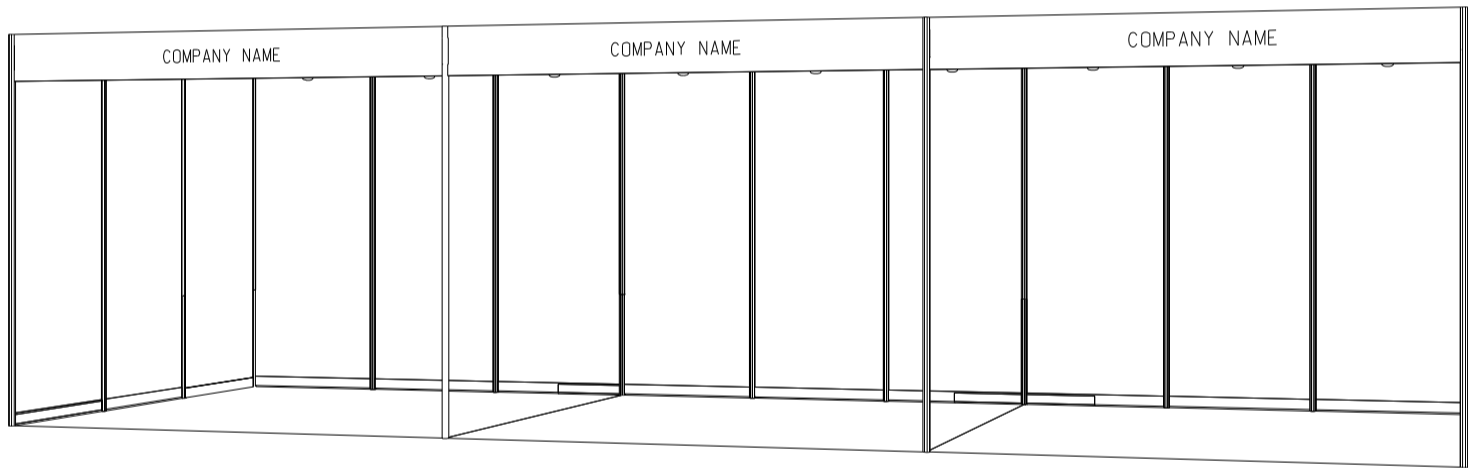

### 9M x 3M BASIC BOOTH

九米乘三米基本攤位

PLAN

PERSPECTIVE

ELEVATION

BOOTH SPECIFICATIONS		QTY.
○	13W LED LAMP LONGARMED SPOTLIGHT (YELLOW LIGHT) 13瓦特LED燈膽長臂射燈 (黃光)	15
	RUBBISH BIN & CARPET 廢紙箱及地毯 (27 sq.m.)	

\*The Hong Kong Trade Development Council reserves the right to change the configuration if necessary.

### 9M x 3M BASIC BOOTH (Left Corner)

九米乘三米基本攤位(左邊角位)

PLAN

PERSPECTIVE

ELEVATION

BOOTH SPECIFICATIONS		QTY.
○	13W LED LAMP LONGARMED SPOTLIGHT (YELLOW LIGHT) 13瓦特LED燈膽長臂射燈 (黃光)	15
	RUBBISH BIN & CARPET 廢紙箱及地毯 (27 sq.m.)	