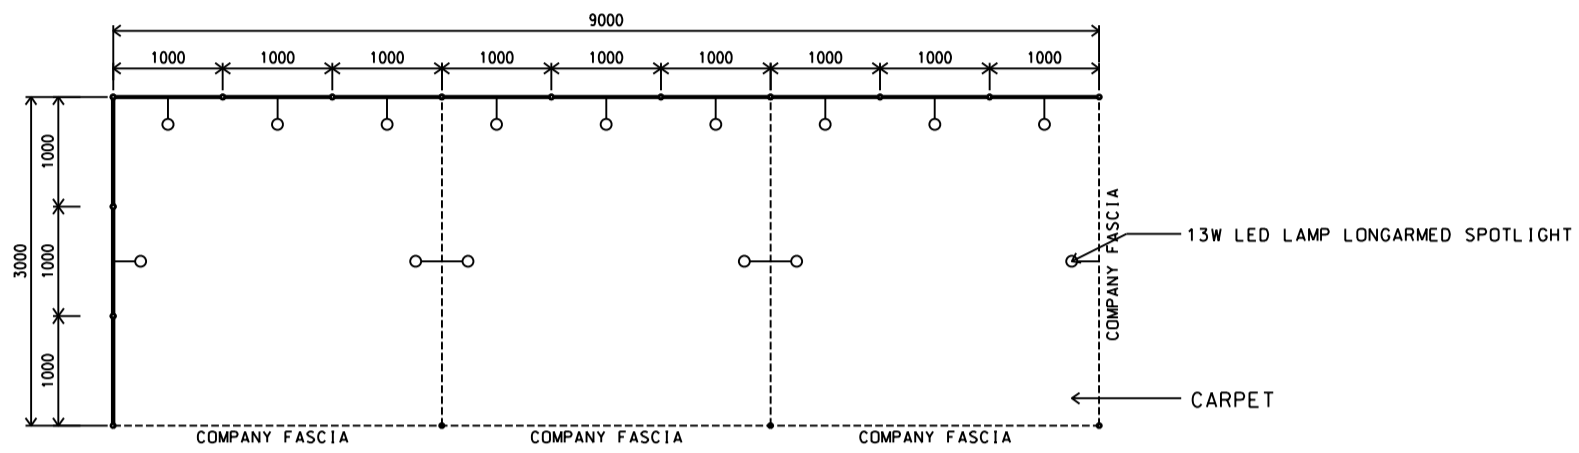

Hong Kong Baby Products Fair

香港嬰兒用品展

9M x 3M BASIC BOOTH (Right Corner)

九米乘三米基本攤位(右邊角位)