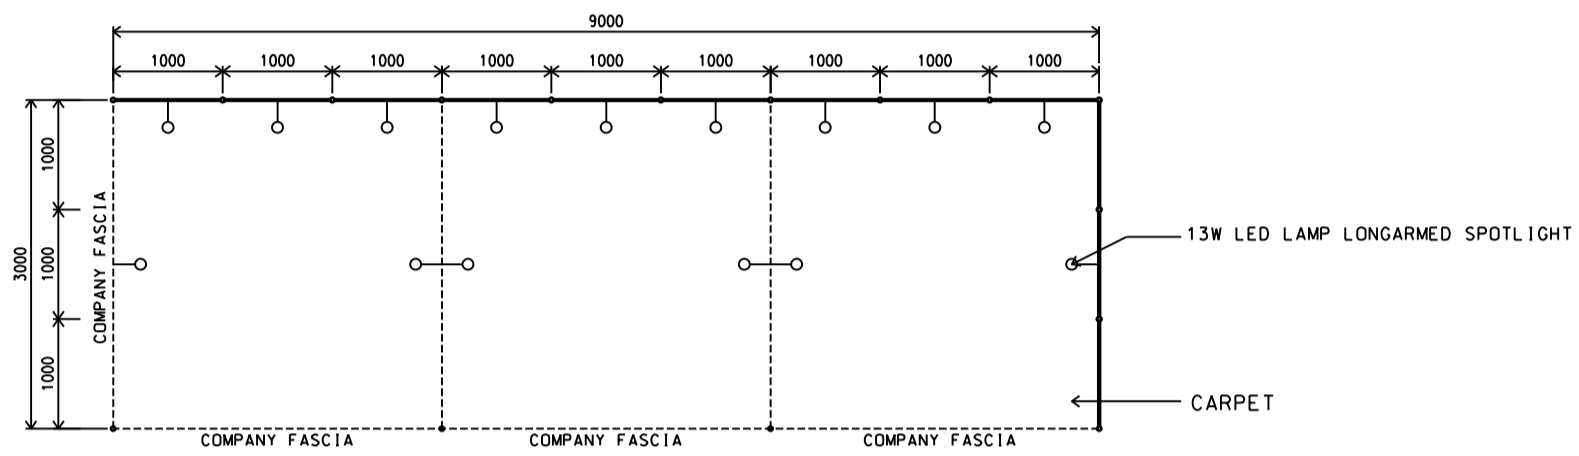

Hong Kong Baby Products Fair

香港嬰兒用品展

9M x 3M BASIC BOOTH (Left Corner)

九米乘三米基本攤位(左邊角位)