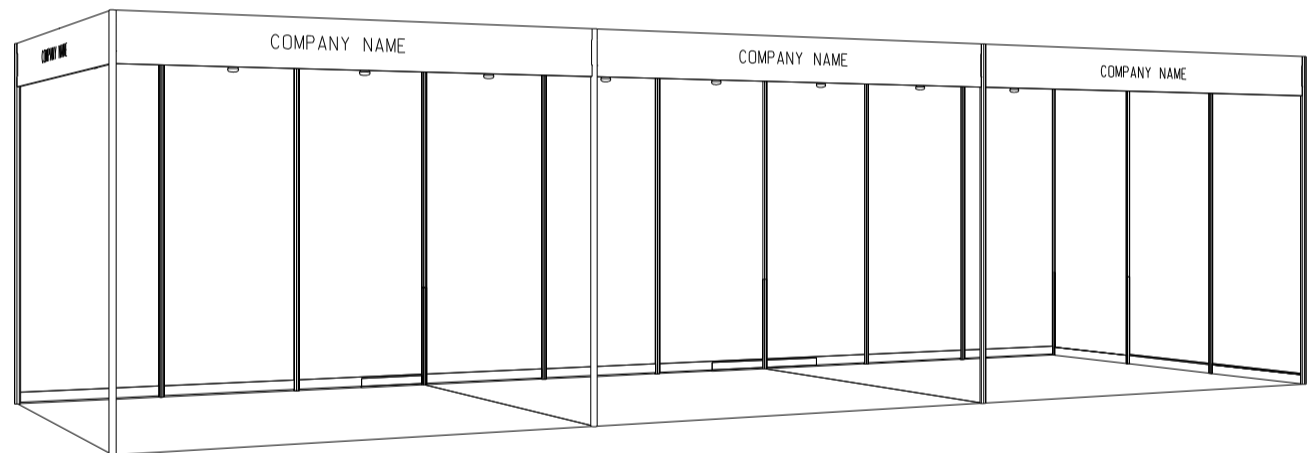

### 9M x 3M BASIC BOOTH

九米乘三米基本攤位

PLAN

PERSPECTIVE

ELEVATION

BOOTH SPECIFICATIONS		QTY.
○	13W LED LAMP LONGARMED SPOTLIGHT (YELLOW LIGHT) 13瓦特LED燈膽長臂射燈 (黃光)	15
	RUBBISH BIN & CARPET 廢紙箱及地毯 (27 sq.m.)	

\*The Hong Kong Trade Development Council reserves the right to change the configuration if necessary.

### 9M x 3M BASIC BOOTH (Left Corner)

九米乘三米基本攤位(左邊角位)

PLAN

PERSPECTIVE

ELEVATION

BOOTH SPECIFICATIONS		QTY.
○	13W LED LAMP LONGARMED SPOTLIGHT (YELLOW LIGHT) 13瓦特LED燈膽長臂射燈 (黃光)	15
	RUBBISH BIN & CARPET 廢紙箱及地毯 (27 sq.m.)	