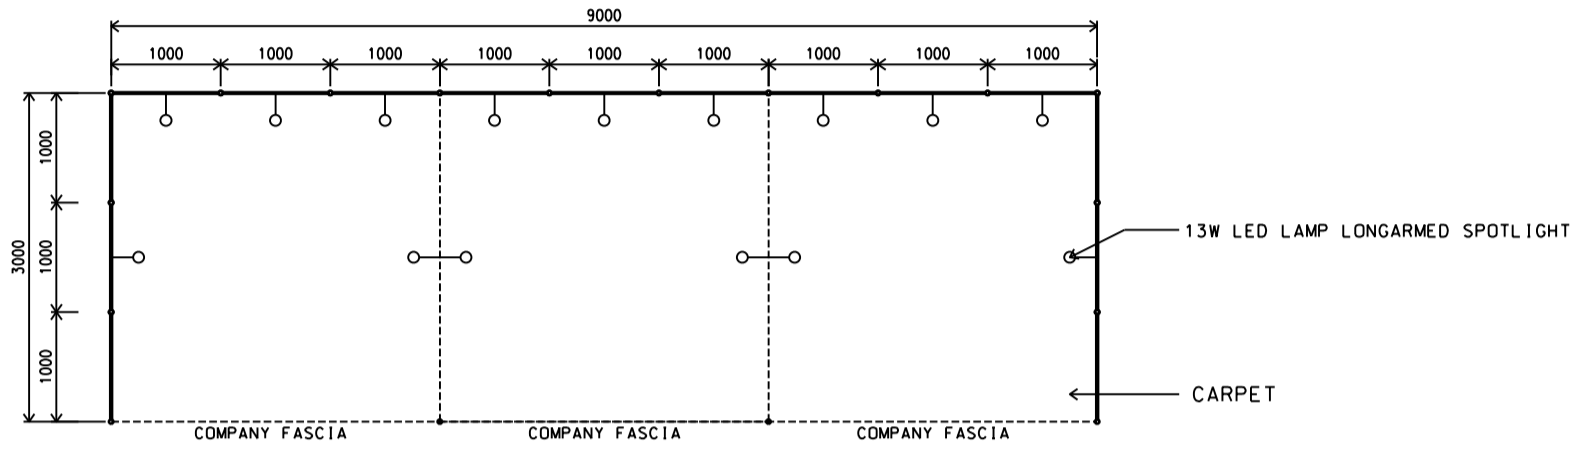

### 9M x 3M BASIC BOOTH

九米乘三米基本攤位

PLAN

PERSPECTIVE

ELEVATION

BOOTH SPECIFICATIONS		QTY.
○	13W LED LAMP LONGARMED SPOTLIGHT (YELLOW LIGHT) 13瓦特LED燈膽長臂射燈 (黃光)	15
	RUBBISH BIN & CARPET 廢紙箱及地毯 (27 sq.m.)	

\*The Hong Kong Trade Development Council reserves the right to change the configuration if necessary.