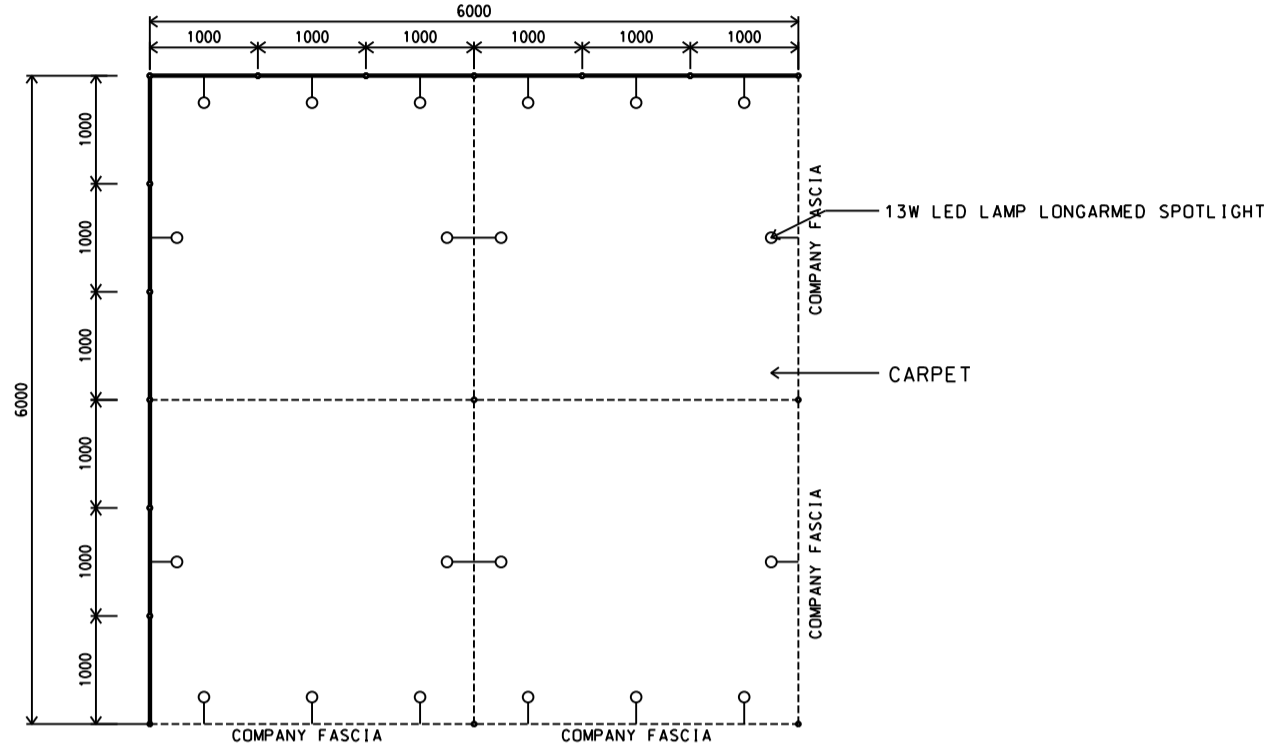

Hong Kong Baby Products Fair

香港嬰兒用品展

6M x 6M BASIC BOOTH

六米乘六米基本攤位

PLAN

PERSPECTIVE

ELEVATION

BOOTH SPECIFICATIONS		QTY.
	13W LED LAMP LONGARMED SPOTLIGHT (YELLOW LIGHT) 13瓦特LED燈膽長臂射燈 (黃光)	20
	RUBBISH BIN & CARPET 廢紙箱及地毯 (36 sq.m.)	

BOOTH SPECIFICATIONS		QTY.
	13W LED LAMP LONGARMED SPOTLIGHT (YELLOW LIGHT) 13瓦特LED燈膽長臂射燈 (黃光)	20
	RUBBISH BIN & CARPET 廢紙箱及地毯 (36 sq.m.)	

*The Hong Kong Trade Development Council reserves the right to change the configuration if necessary.
*如有需要，香港貿易發展局有權更改攤位結構。

Hong Kong Baby Products Fair

香港嬰兒用品展

6M x 6M BASIC BOOTH (Right Corner)

六米乘六米基本攤位(右邊角位)

BOOTH SPECIFICATIONS		QTY.
	13W LED LAMP LONGARMED SPOTLIGHT (YELLOW LIGHT) 13瓦特LED燈膽長臂射燈 (黃光)	20
	RUBBISH BIN & CARPET 廢紙箱及地毯 (36 sq.m.)	