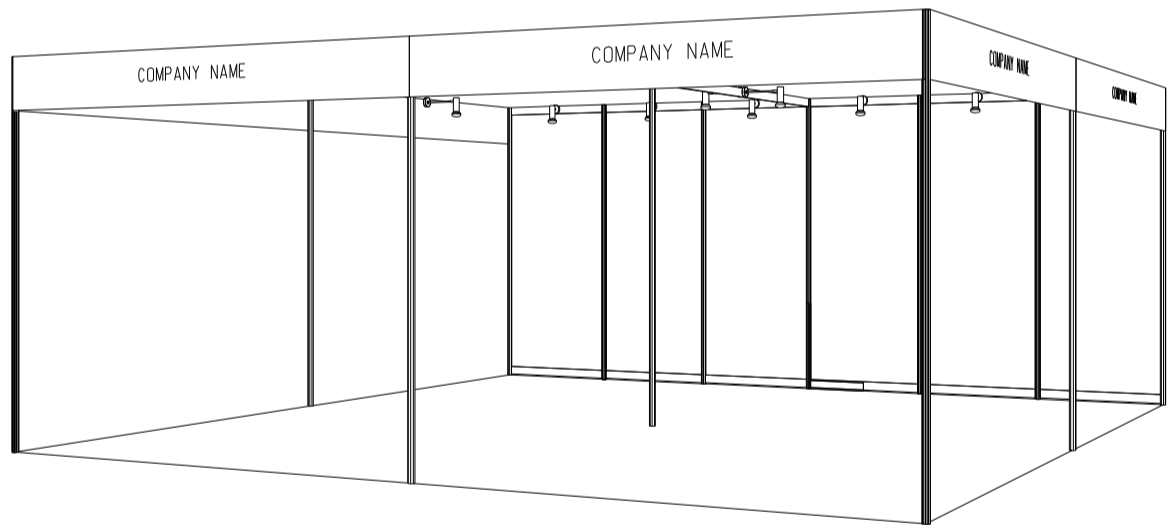

Hong Kong Baby Products Fair

香港嬰兒用品展

6M x 6M BASIC BOOTH

六米乘六米基本攤位

PLAN

PERSPECTIVE

ELEVATION

BOOTH SPECIFICATIONS		QTY.
	13W LED LAMP LONGARMED SPOTLIGHT (YELLOW LIGHT) 13瓦特LED燈膽長臂射燈 (黃光)	20
	RUBBISH BIN & CARPET 廢紙箱及地毯 (36 sq.m.)	

*The Hong Kong Trade Development Council reserves the right to change the configuration if necessary.
 *如有需要，香港貿易發展局有權更改攤位結構。

Hong Kong Baby Products Fair

香港嬰兒用品展

6M x 6M BASIC BOOTH (Peninsula)

六米乘六米基本攤位(半島)

BOOTH SPECIFICATIONS		QTY.
	13W LED LAMP LONGARMED SPOTLIGHT (YELLOW LIGHT) 13瓦特LED燈膽長臂射燈 (黃光)	20
	RUBBISH BIN & CARPET 廢紙箱及地毯 (36 sq.m.)	

*The Hong Kong Trade Development Council reserves the right to change the configuration if necessary.
*如有需要，香港貿易發展局有權更改攤位結構。

Hong Kong Baby Products Fair

香港嬰兒用品展

6M x 6M BASIC BOOTH (Right Corner)

六米乘六米基本攤位(右邊角位)

BOOTH SPECIFICATIONS		QTY.
	13W LED LAMP LONGARMED SPOTLIGHT (YELLOW LIGHT) 13瓦特LED燈膽長臂射燈 (黃光)	20
	RUBBISH BIN & CARPET 廢紙箱及地毯 (36 sq.m.)	