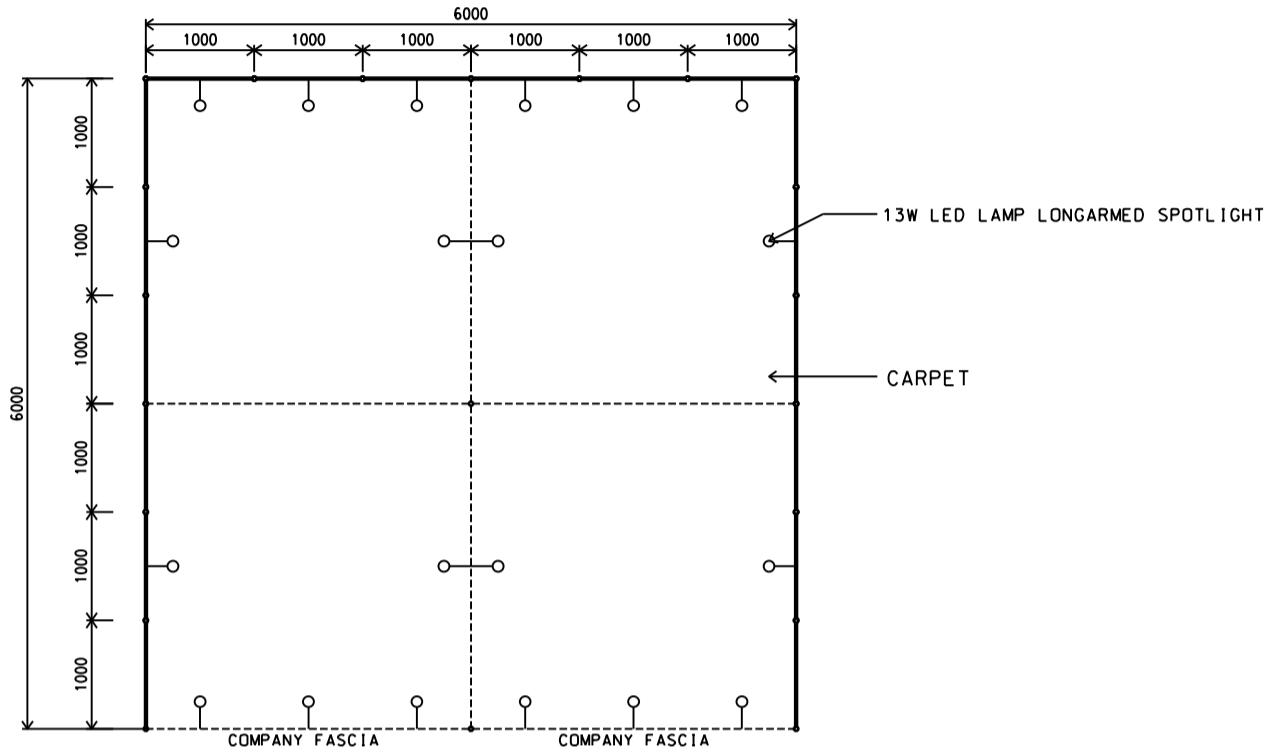

Hong Kong Baby Products Fair

香港嬰兒用品展

6M x 6M BASIC BOOTH

六米乘六米基本攤位

PLAN

PERSPECTIVE

ELEVATION

BOOTH SPECIFICATIONS		QTY.
	13W LED LAMP LONGARMED SPOTLIGHT (YELLOW LIGHT) 13瓦特LED燈膽長臂射燈 (黃光)	20
	RUBBISH BIN & CARPET 廢紙箱及地毯 (36 sq.m.)	

*The Hong Kong Trade Development Council reserves the right to change the configuration if necessary.
 *如有需要，香港貿易發展局有權更改攤位結構。

Hong Kong Baby Products Fair

香港嬰兒用品展

6M x 6M BASIC BOOTH (Peninsula)

六米乘六米基本攤位(半島)

BOOTH SPECIFICATIONS		QTY.
	13W LED LAMP LONGARMED SPOTLIGHT (YELLOW LIGHT) 13瓦特LED燈膽長臂射燈 (黃光)	20
	RUBBISH BIN & CARPET 廢紙箱及地毯 (36 sq.m.)	

*The Hong Kong Trade Development Council reserves the right to change the configuration if necessary.
*如有需要，香港貿易發展局有權更改攤位結構。

Hong Kong Baby Products Fair

香港嬰兒用品展

6M x 6M BASIC BOOTH (Right Corner)

六米乘六米基本攤位(右邊角位)

BOOTH SPECIFICATIONS		QTY.
	13W LED LAMP LONGARMED SPOTLIGHT (YELLOW LIGHT) 13瓦特LED燈膽長臂射燈 (黃光)	20
	RUBBISH BIN & CARPET 廢紙箱及地毯 (36 sq.m.)	