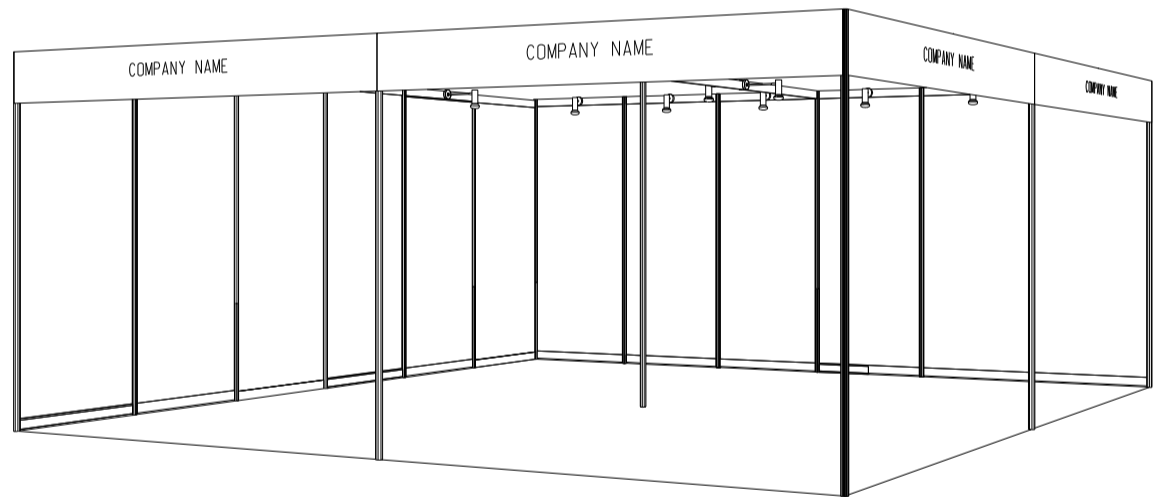

Hong Kong Baby Products Fair

香港嬰兒用品展

6M x 6M BASIC BOOTH

六米乘六米基本攤位

PLAN

PERSPECTIVE

ELEVATION

BOOTH SPECIFICATIONS		QTY.
	13W LED LAMP LONGARMED SPOTLIGHT (YELLOW LIGHT) 13瓦特LED燈膽長臂射燈 (黃光)	20
	RUBBISH BIN & CARPET 廢紙箱及地毯 (36 sq.m.)	

*The Hong Kong Trade Development Council reserves the right to change the configuration if necessary.
 *如有需要，香港貿易發展局有權更改攤位結構。

Hong Kong Baby Products Fair

香港嬰兒用品展

6M x 6M BASIC BOOTH (Peninsula)

六米乘六米基本攤位(半島)

BOOTH SPECIFICATIONS		QTY.
	13W LED LAMP LONGARMED SPOTLIGHT (YELLOW LIGHT) 13瓦特LED燈膽長臂射燈 (黃光)	20
	RUBBISH BIN & CARPET 廢紙箱及地毯 (36 sq.m.)	

*The Hong Kong Trade Development Council reserves the right to change the configuration if necessary.
*如有需要，香港貿易發展局有權更改攤位結構。

Hong Kong Baby Products Fair

香港嬰兒用品展

6M x 6M BASIC BOOTH (Right Corner)

六米乘六米基本攤位(右邊角位)

BOOTH SPECIFICATIONS		QTY.
	13W LED LAMP LONGARMED SPOTLIGHT (YELLOW LIGHT) 13瓦特LED燈膽長臂射燈 (黃光)	20
	RUBBISH BIN & CARPET 廢紙箱及地毯 (36 sq.m.)	