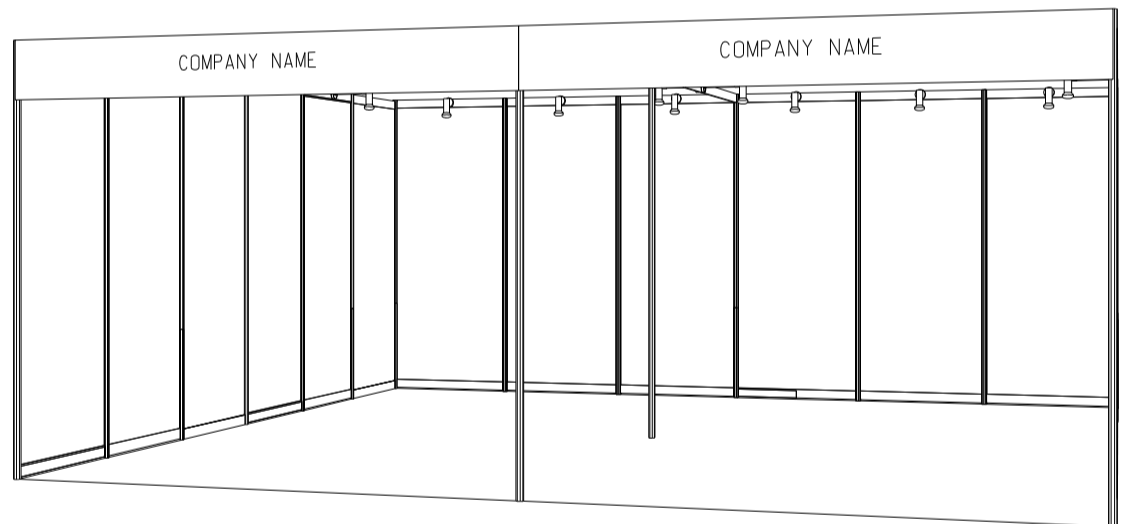

Hong Kong Baby Products Fair

香港嬰兒用品展

6M x 6M BASIC BOOTH

六米乘六米基本攤位

PLAN

PERSPECTIVE

ELEVATION

BOOTH SPECIFICATIONS		QTY.
	13W LED LAMP LONGARMED SPOTLIGHT (YELLOW LIGHT) 13瓦特LED燈膽長臂射燈 (黃光)	20
	RUBBISH BIN & CARPET 廢紙箱及地毯 (36 sq.m.)	

*The Hong Kong Trade Development Council reserves the right to change the configuration if necessary.
 *如有需要，香港貿易發展局有權更改攤位結構。

Hong Kong Baby Products Fair

香港嬰兒用品展

6M x 6M BASIC BOOTH (Peninsula)

六米乘六米基本攤位(半島)

BOOTH SPECIFICATIONS		QTY.
	13W LED LAMP LONGARMED SPOTLIGHT (YELLOW LIGHT) 13瓦特LED燈膽長臂射燈 (黃光)	20
	RUBBISH BIN & CARPET 廢紙箱及地毯 (36 sq.m.)	

*The Hong Kong Trade Development Council reserves the right to change the configuration if necessary.
*如有需要，香港貿易發展局有權更改攤位結構。

Hong Kong Baby Products Fair

香港嬰兒用品展

6M x 6M BASIC BOOTH (Right Corner)

六米乘六米基本攤位(右邊角位)

BOOTH SPECIFICATIONS		QTY.
	13W LED LAMP LONGARMED SPOTLIGHT (YELLOW LIGHT) 13瓦特LED燈膽長臂射燈 (黃光)	20
	RUBBISH BIN & CARPET 廢紙箱及地毯 (36 sq.m.)	