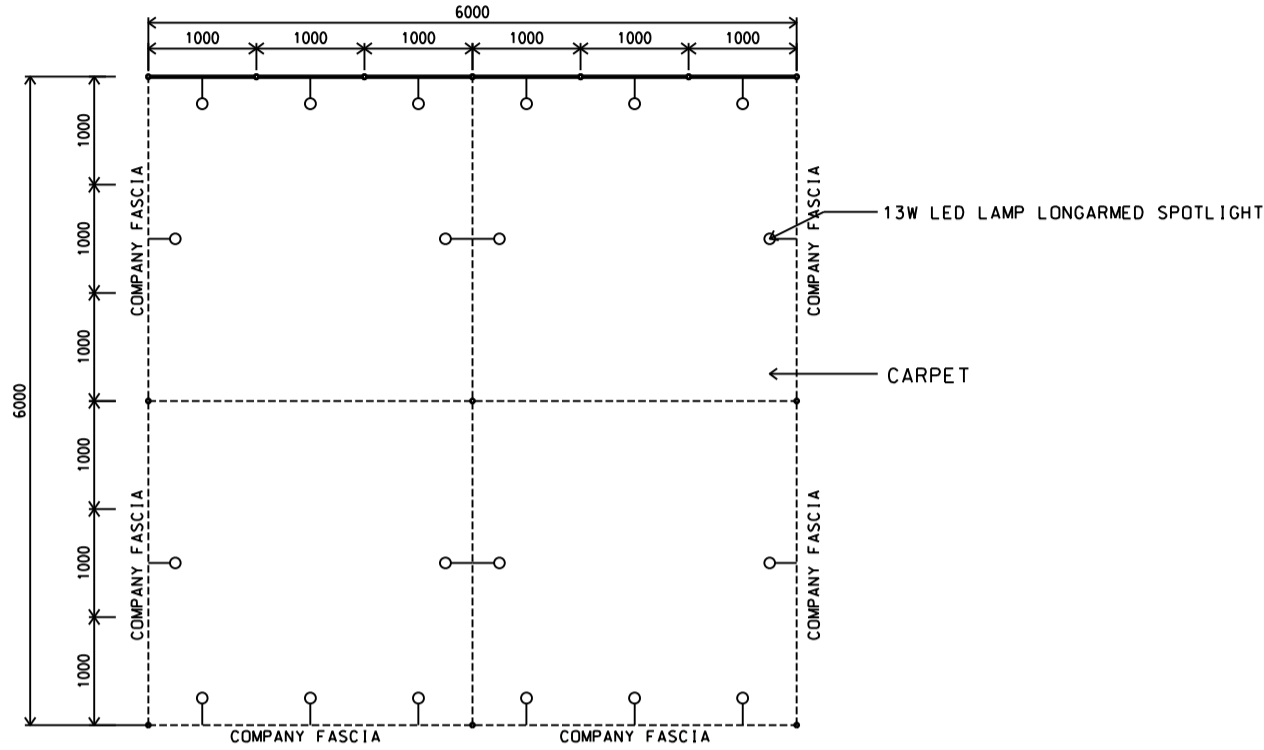

Hong Kong Baby Products Fair

香港嬰兒用品展

6M x 6M BASIC BOOTH

六米乘六米基本攤位

PLAN

PERSPECTIVE

ELEVATION

BOOTH SPECIFICATIONS		QTY.
	13W LED LAMP LONGARMED SPOTLIGHT (YELLOW LIGHT) 13瓦特LED燈膽長臂射燈 (黃光)	20
	RUBBISH BIN & CARPET 廢紙箱及地毯 (36 sq.m.)	

*The Hong Kong Trade Development Council reserves the right to change the configuration if necessary.
 *如有需要，香港貿易發展局有權更改攤位結構。

Hong Kong Baby Products Fair

香港嬰兒用品展

6M x 6M BASIC BOOTH (Peninsula)

六米乘六米基本攤位(半島)

BOOTH SPECIFICATIONS		QTY.
	13W LED LAMP LONGARMED SPOTLIGHT (YELLOW LIGHT) 13瓦特LED燈膽長臂射燈 (黃光)	20
	RUBBISH BIN & CARPET 廢紙箱及地毯 (36 sq.m.)	

*The Hong Kong Trade Development Council reserves the right to change the configuration if necessary.
*如有需要，香港貿易發展局有權更改攤位結構。

Hong Kong Baby Products Fair

香港嬰兒用品展

6M x 6M BASIC BOOTH (Right Corner)

六米乘六米基本攤位(右邊角位)

BOOTH SPECIFICATIONS		QTY.
	13W LED LAMP LONGARMED SPOTLIGHT (YELLOW LIGHT) 13瓦特LED燈膽長臂射燈 (黃光)	20
	RUBBISH BIN & CARPET 廢紙箱及地毯 (36 sq.m.)	