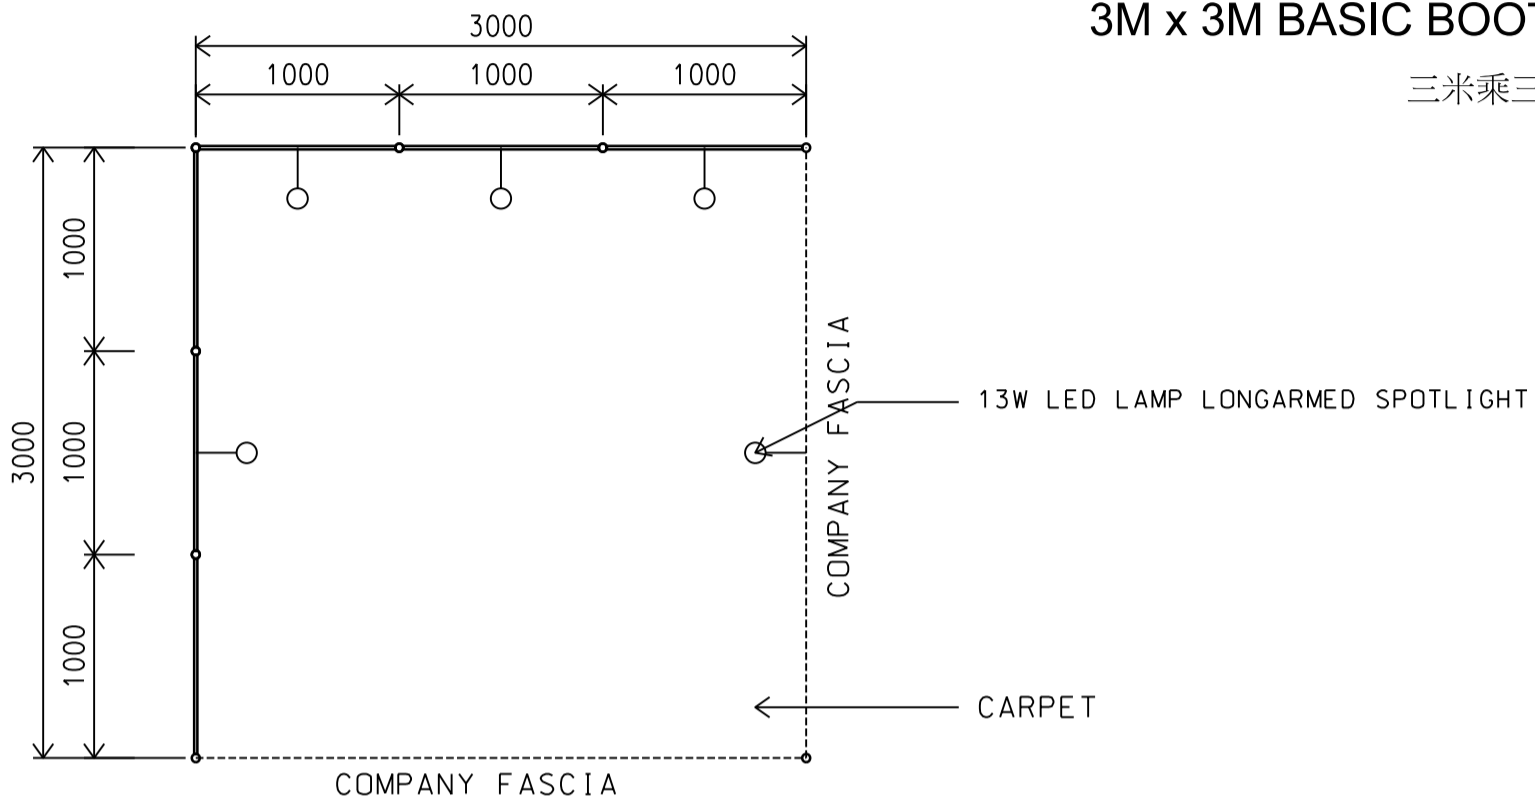

Hong Kong Baby Products Fair

香港嬰兒用品展

3M x 3M BASIC BOOTH (Right Corner)

三米乘三米基本攤位(右邊角位)

BOOTH SPECIFICATIONS 攤位規格		QTY.
	13W LED LAMP LONGARMED SPOTLIGHT (YELLOW LIGHT) 13瓦特LED燈膽長臂射燈 (黃光)	5
	RUBBISH BIN & CARPET 廢紙箱及地毯 (9 sq.m.)	