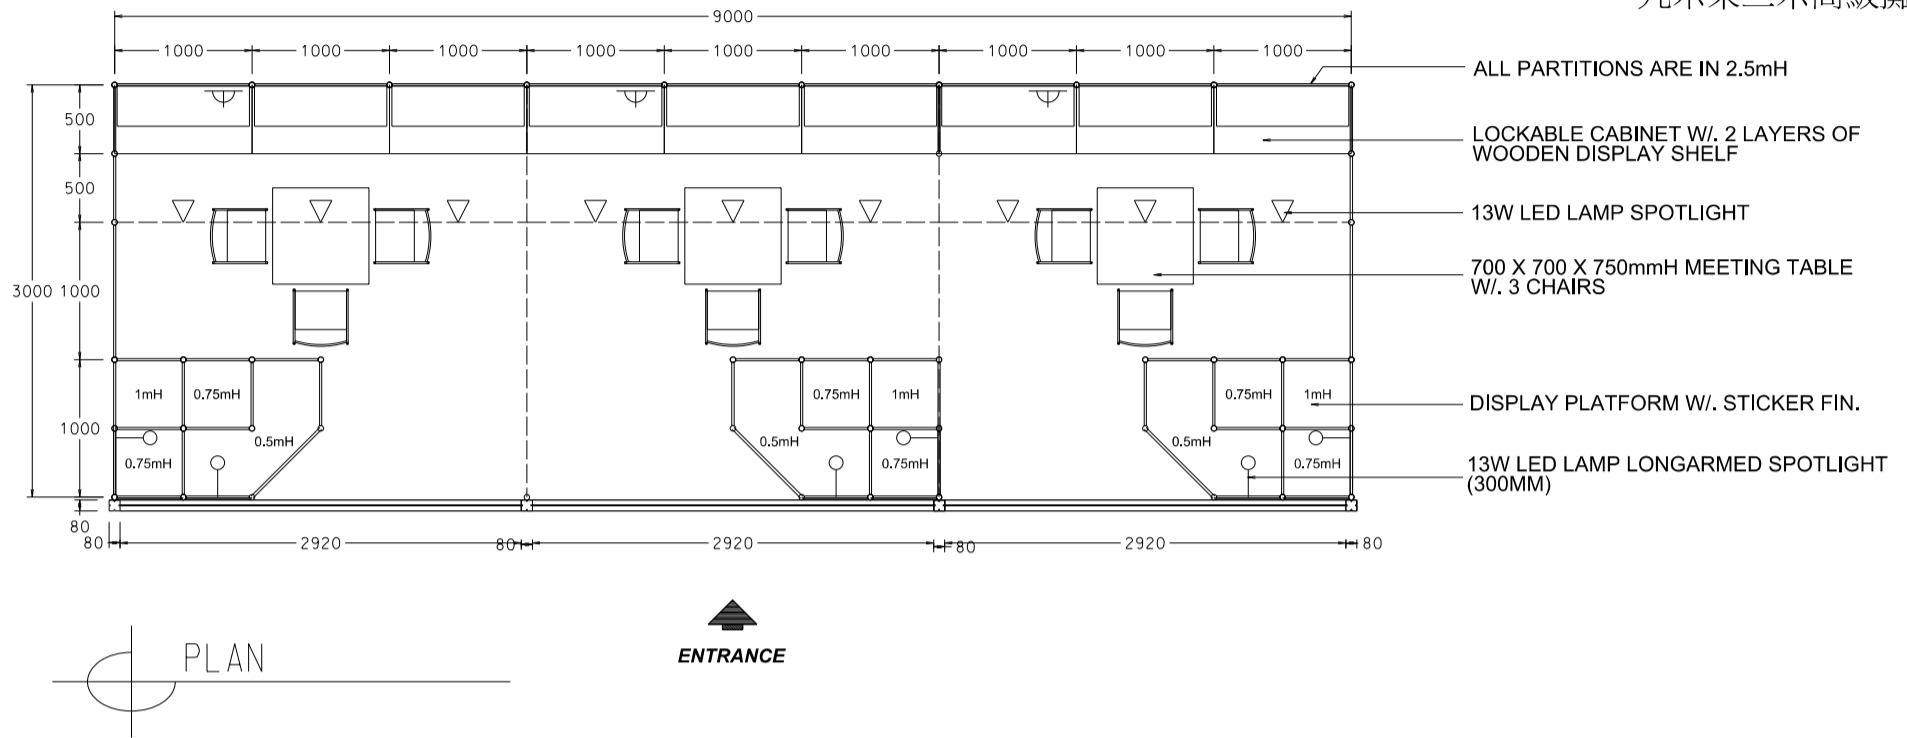

Hong Kong Baby Products Fair

香港嬰兒用品展

9M x 3M Deluxe Booth

九米乘三米高級攤位

CUT-OUT PLYWOOD SHAPE
COLOR STICKER LAMINATION
(RESPECT M-3178 ORANGE)

CUT-OUT PLYWOOD SHAPE
COLOR STICKER LAMINATION
(RESPECT M-3164 GREEN)

WHITE FOAMBOARD W/.
BLACK STICKER COMPANY NAME

BOOTH SPECIFICATIONS		QTY.
	LOCKABLE CABINET 1000L x 500W x 750H mm	9
	WOODEN DISPLAY SHELF FLAT (3000W X 300D mm)	6
	DISPLAY PLATFORM IN STICKER LAMINATIONS 500 / 750 / 1000mmH	3
	13W LED LAMP SPOTLIGHT (YELLOW LIGHT)	9
	13W LED LAMP LONGARMED SPOTLIGHT (300MM) (YELLOW LIGHT)	6
	500w SQUARE PIN SOCKET	3
	700W x 700D x 750H mm MEETING TABLE	3
	BLACK LEATHER CHAIR	9
	CEILING BEAM	15M
	COMPANY LOGO	3
	RUBBISH BIN & CARPET (27sqm.)	

9M x 3M Left Corner Deluxe Booth

九米乘三米高級左邊角位攤位

BOOTH SPECIFICATIONS		QTY.
	LOCKABLE CABINET 1000L x 500W x 750H mm	9
	WOODEN DISPLAY SHELF FLAT (3000W X 300D mm)	6
	DISPLAY PLATFORM IN STICKER LAMINATIONS 500 / 750 / 1000mmH	3
	13W LED LAMP SPOTLIGHT (YELLOW LIGHT)	9
	13W LED LAMP LONGARMED SPOTLIGHT (300MM) (YELLOW LIGHT)	6
	500w SQUARE PIN SOCKET	3
	700W x 700D x 750H mm MEETING TABLE	3
	BLACK LEATHER CHAIR	9
	CEILING BEAM	15M
	COMPANY LOGO	4
	RUBBISH BIN & CARPET (27sqm.)	

BOOTH SPECIFICATIONS		QTY.
	LOCKABLE CABINET 1000L x 500W x 750H mm	9
	WOODEN DISPLAY SHELF FLAT (3000W X 300D mm)	6
	DISPLAY PLATFORM IN STICKER LAMINATIONS 500 / 750 / 1000mmH	3
	13W LED LAMP SPOTLIGHT (YELLOW LIGHT)	9
	13W LED LAMP LONGARMED SPOTLIGHT (300MM) (YELLOW LIGHT)	6
	500w SQUARE PIN SOCKET	3
	700W x 700D x 750H mm MEETING TABLE	3
	BLACK LEATHER CHAIR	9
	CEILING BEAM	15M
	COMPANY LOGO	4
	RUBBISH BIN & CARPET (27sqm.)	