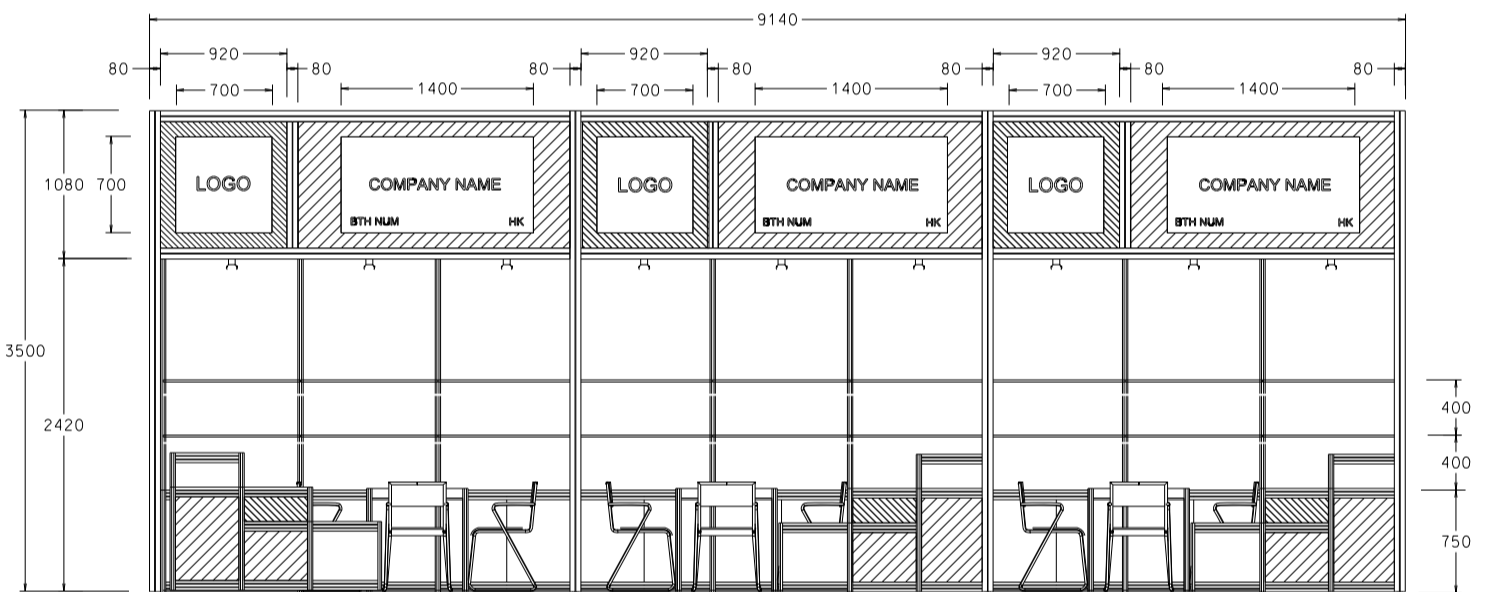

Hong Kong Baby Products Fair

香港嬰兒用品展

9M x 3M Deluxe Booth

九米乘三米高級攤位

CUT-OUT PLYWOOD SHAPE
COLOR STICKER LAMINATION
(RESPECT M-3178 ORANGE)

CUT-OUT PLYWOOD SHAPE
COLOR STICKER LAMINATION
(RESPECT M-3164 GREEN)

WHITE FOAMBOARD W/.
BLACK STICKER COMPANY NAME

BOOTH SPECIFICATIONS		QTY.
	LOCKABLE CABINET 1000L x 500W x 750H mm	9
	WOODEN DISPLAY SHELF FLAT (3000W X 300D mm)	6
	DISPLAY PLATFORM IN STICKER LAMINATIONS 500 / 750 / 1000mmH	3
	13W LED LAMP SPOTLIGHT (YELLOW LIGHT)	9
	13W LED LAMP LONGARMED SPOTLIGHT (300MM) (YELLOW LIGHT)	6
	500w SQUARE PIN SOCKET	3
	700W x 700D x 750H mm MEETING TABLE	3
	BLACK LEATHER CHAIR	9
	CEILING BEAM	15M
	COMPANY LOGO	3
	RUBBISH BIN & CARPET (27sqm.)	

9M x 3M Left Corner Deluxe Booth

九米乘三米高級左邊角位攤位

BOOTH SPECIFICATIONS		QTY.
	LOCKABLE CABINET 1000L x 500W x 750H mm	9
	WOODEN DISPLAY SHELF FLAT (3000W X 300D mm)	6
	DISPLAY PLATFORM IN STICKER LAMINATIONS 500 / 750 / 1000mmH	3
	13W LED LAMP SPOTLIGHT (YELLOW LIGHT)	9
	13W LED LAMP LONGARMED SPOTLIGHT (300MM) (YELLOW LIGHT)	6
	500w SQUARE PIN SOCKET	3
	700W x 700D x 750H mm MEETING TABLE	3
	BLACK LEATHER CHAIR	9
	CEILING BEAM	15M
	COMPANY LOGO	4
	RUBBISH BIN & CARPET (27sqm.)	

BOOTH SPECIFICATIONS		QTY.
	LOCKABLE CABINET 1000L x 500W x 750H mm	9
	WOODEN DISPLAY SHELF FLAT (3000W X 300D mm)	6
	DISPLAY PLATFORM IN STICKER LAMINATIONS 500 / 750 / 1000mmH	3
	13W LED LAMP SPOTLIGHT (YELLOW LIGHT)	9
	13W LED LAMP LONGARMED SPOTLIGHT (300MM) (YELLOW LIGHT)	6
	500w SQUARE PIN SOCKET	3
	700W x 700D x 750H mm MEETING TABLE	3
	BLACK LEATHER CHAIR	9
	CEILING BEAM	15M
	COMPANY LOGO	4
	RUBBISH BIN & CARPET (27sqm.)	