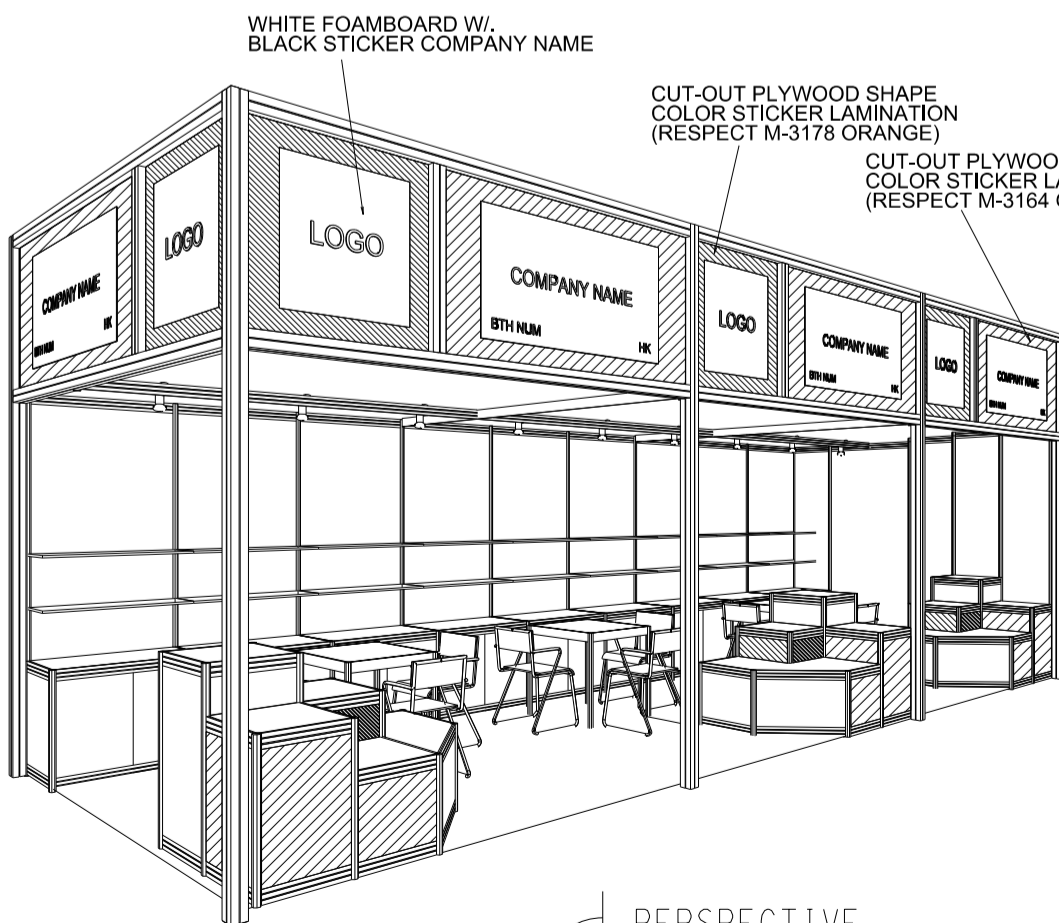

Hong Kong Baby Products Fair

香港嬰兒用品展

9M x 3M Deluxe Booth

九米乘三米高級攤位

CUT-OUT PLYWOOD SHAPE
COLOR STICKER LAMINATION
(RESPECT M-3178 ORANGE)

CUT-OUT PLYWOOD SHAPE
COLOR STICKER LAMINATION
(RESPECT M-3164 GREEN)

WHITE FOAMBOARD W/.
BLACK STICKER COMPANY NAME

BOOTH SPECIFICATIONS		QTY.
	LOCKABLE CABINET 1000L x 500W x 750H mm	9
	WOODEN DISPLAY SHELF FLAT (3000W X 300D mm)	6
	DISPLAY PLATFORM IN STICKER LAMINATIONS 500 / 750 / 1000mmH	3
	13W LED LAMP SPOTLIGHT (YELLOW LIGHT)	9
	13W LED LAMP LONGARMED SPOTLIGHT (300MM) (YELLOW LIGHT)	6
	500w SQUARE PIN SOCKET	3
	700W x 700D x 750H mm MEETING TABLE	3
	BLACK LEATHER CHAIR	9
	CEILING BEAM	15M
	COMPANY LOGO	3
	RUBBISH BIN & CARPET (27sqm.)	

9M x 3M Left Corner Deluxe Booth

九米乘三米高級左邊角位攤位

BOOTH SPECIFICATIONS		QTY.
	LOCKABLE CABINET 1000L x 500W x 750H mm	9
	WOODEN DISPLAY SHELF FLAT (3000W X 300D mm)	6
	DISPLAY PLATFORM IN STICKER LAMINATIONS 500 / 750 / 1000mmH	3
	13W LED LAMP SPOTLIGHT (YELLOW LIGHT)	9
	13W LED LAMP LONGARMED SPOTLIGHT (300MM) (YELLOW LIGHT)	6
	500w SQUARE PIN SOCKET	3
	700W x 700D x 750H mm MEETING TABLE	3
	BLACK LEATHER CHAIR	9
	CEILING BEAM	15M
	COMPANY LOGO	4
	RUBBISH BIN & CARPET (27sqm.)	

BOOTH SPECIFICATIONS		QTY.
	LOCKABLE CABINET 1000L x 500W x 750H mm	9
	WOODEN DISPLAY SHELF FLAT (3000W X 300D mm)	6
	DISPLAY PLATFORM IN STICKER LAMINATIONS 500 / 750 / 1000mmH	3
	13W LED LAMP SPOTLIGHT (YELLOW LIGHT)	9
	13W LED LAMP LONGARMED SPOTLIGHT (300MM) (YELLOW LIGHT)	6
	500w SQUARE PIN SOCKET	3
	700W x 700D x 750H mm MEETING TABLE	3
	BLACK LEATHER CHAIR	9
	CEILING BEAM	15M
	COMPANY LOGO	4
	RUBBISH BIN & CARPET (27sqm.)	