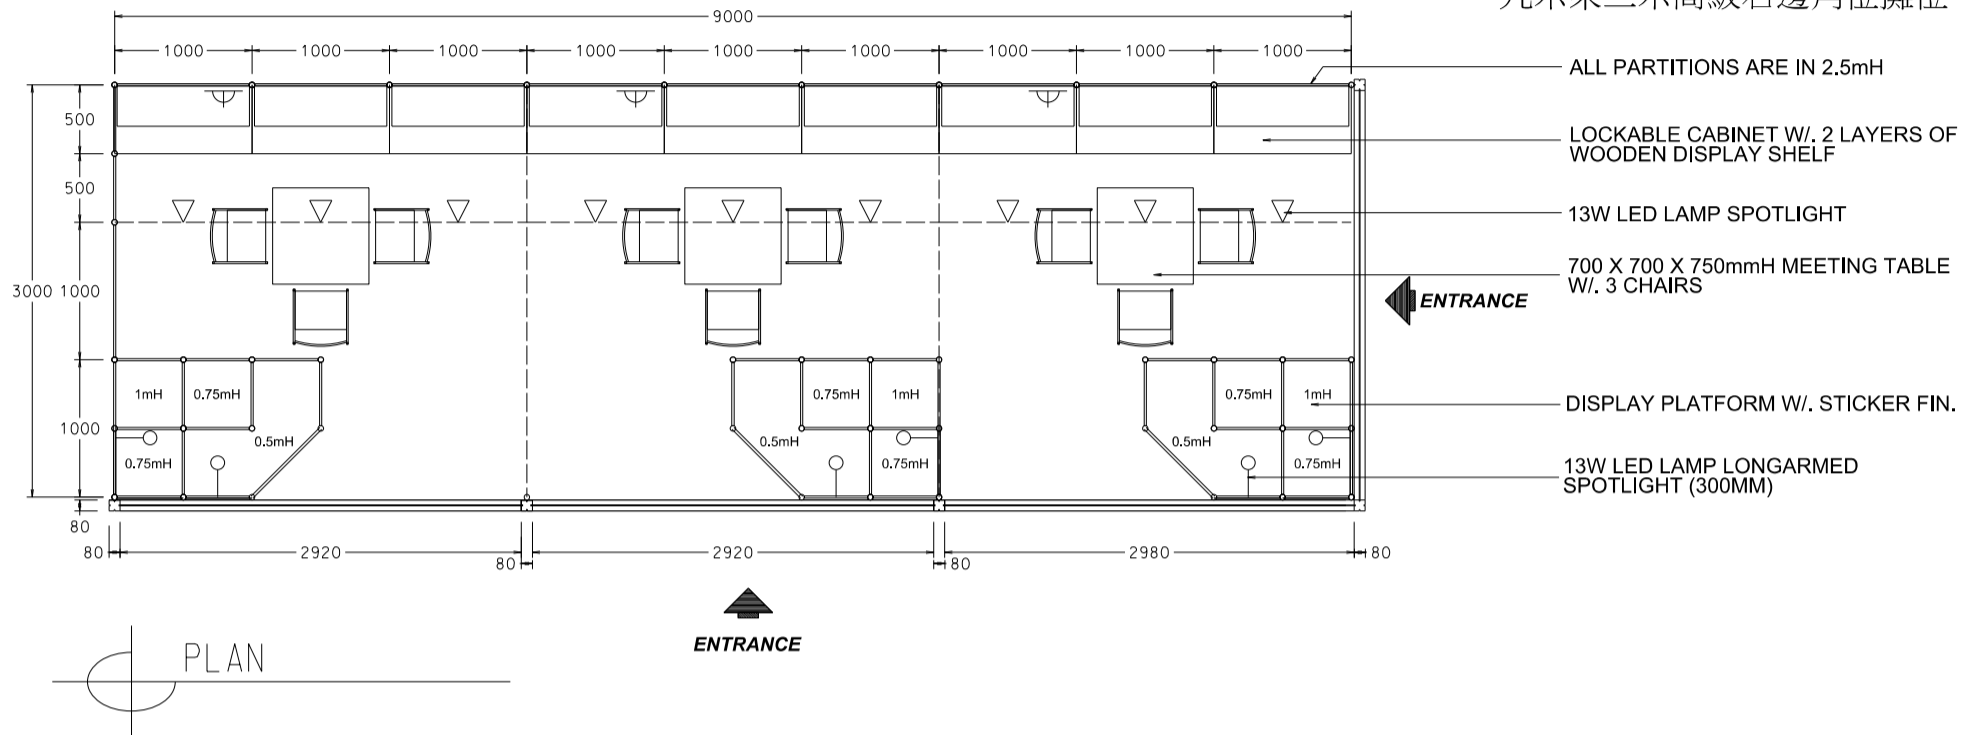

WHITE FOAMBOARD W/.
BLACK STICKER COMPANY NAME

BOOTH SPECIFICATIONS		QTY.
	LOCKABLE CABINET 1000L x 500W x 750H mm	9
	WOODEN DISPLAY SHELF FLAT (3000W X 300D mm)	6
	DISPLAY PLATFORM IN STICKER LAMINATIONS 500 / 750 / 1000mmH	3
	13W LED LAMP SPOTLIGHT (YELLOW LIGHT)	9
	13W LED LAMP LONGARMED SPOTLIGHT (300MM) (YELLOW LIGHT)	6
	500w SQUARE PIN SOCKET	3
	700W x 700D x 750H mm MEETING TABLE	3
	BLACK LEATHER CHAIR	9
	CEILING BEAM	15M
	COMPANY LOGO	3
	RUBBISH BIN & CARPET (27sqm.)	

9M x 3M Left Corner Deluxe Booth

九米乘三米高級左邊角位攤位

BOOTH SPECIFICATIONS		QTY.
	LOCKABLE CABINET 1000L x 500W x 750H mm	9
	WOODEN DISPLAY SHELF FLAT (3000W X 300D mm)	6
	DISPLAY PLATFORM IN STICKER LAMINATIONS 500 / 750 / 1000mmH	3
	13W LED LAMP SPOTLIGHT (YELLOW LIGHT)	9
	13W LED LAMP LONGARMED SPOTLIGHT (300MM) (YELLOW LIGHT)	6
	500w SQUARE PIN SOCKET	3
	700W x 700D x 750H mm MEETING TABLE	3
	BLACK LEATHER CHAIR	9
	CEILING BEAM	15M
	COMPANY LOGO	4
	RUBBISH BIN & CARPET (27sqm.)	

*The Hong Kong Trade Development Council reserves the right to change the configuration if necessary.

*如有需要，香港貿易發展局有權更改攤位結構。

Hong Kong Baby Products Fair

香港嬰兒用品展

9M x 3M Right Corner Deluxe Booth

九米乘三米高級右邊角位攤位

BOOTH SPECIFICATIONS		QTY.
	LOCKABLE CABINET 1000L x 500W x 750H mm	9
	WOODEN DISPLAY SHELF FLAT (3000W X 300D mm)	6
	DISPLAY PLATFORM IN STICKER LAMINATIONS 500 / 750 / 1000mmH	3
	13W LED LAMP SPOTLIGHT (YELLOW LIGHT)	9
	13W LED LAMP LONGARMED SPOTLIGHT (300MM) (YELLOW LIGHT)	6
	500w SQUARE PIN SOCKET	3
	700W x 700D x 750H mm MEETING TABLE	3
	BLACK LEATHER CHAIR	9
	CEILING BEAM	15M
	COMPANY LOGO	4
	RUBBISH BIN & CARPET (27sqm.)	