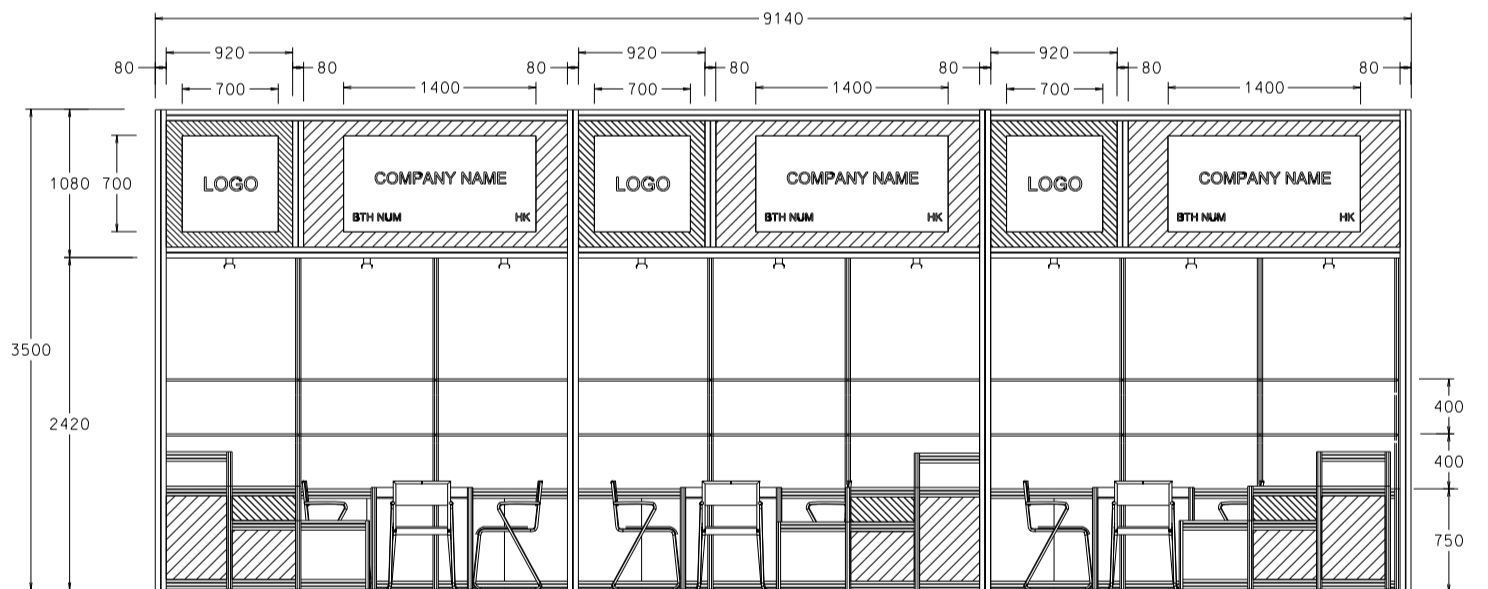

WHITE FOAMBOARD W/.
BLACK STICKER COMPANY NAME

BOOTH SPECIFICATIONS		QTY.
	LOCKABLE CABINET 1000L x 500W x 750H mm	9
	WOODEN DISPLAY SHELF FLAT (3000W X 300D mm)	6
	DISPLAY PLATFORM IN STICKER LAMINATIONS 500 / 750 / 1000mmH	3
	13W LED LAMP SPOTLIGHT (YELLOW LIGHT)	9
	13W LED LAMP LONGARMED SPOTLIGHT (300MM) (YELLOW LIGHT)	6
	500w SQUARE PIN SOCKET	3
	700W x 700D x 750H mm MEETING TABLE	3
	BLACK LEATHER CHAIR	9
	CEILING BEAM	15M
	COMPANY LOGO	3
	RUBBISH BIN & CARPET (27sqm.)	

9M x 3M Left Corner Deluxe Booth

九米乘三米高級左邊角位攤位

BOOTH SPECIFICATIONS		QTY.
	LOCKABLE CABINET 1000L x 500W x 750H mm	9
	WOODEN DISPLAY SHELF FLAT (3000W X 300D mm)	6
	DISPLAY PLATFORM IN STICKER LAMINATIONS 500 / 750 / 1000mmH	3
	13W LED LAMP SPOTLIGHT (YELLOW LIGHT)	9
	13W LED LAMP LONGARMED SPOTLIGHT (300MM) (YELLOW LIGHT)	6
	500w SQUARE PIN SOCKET	3
	700W x 700D x 750H mm MEETING TABLE	3
	BLACK LEATHER CHAIR	9
	CEILING BEAM	15M
	COMPANY LOGO	4
	RUBBISH BIN & CARPET (27sqm.)	

*The Hong Kong Trade Development Council reserves the right to change the configuration if necessary.

*如有需要，香港貿易發展局有權更改攤位結構。

Hong Kong Baby Products Fair

香港嬰兒用品展

9M x 3M Right Corner Deluxe Booth

九米乘三米高級右邊角位攤位

BOOTH SPECIFICATIONS		QTY.
	LOCKABLE CABINET 1000L x 500W x 750H mm	9
	WOODEN DISPLAY SHELF FLAT (3000W X 300D mm)	6
	DISPLAY PLATFORM IN STICKER LAMINATIONS 500 / 750 / 1000mmH	3
	13W LED LAMP SPOTLIGHT (YELLOW LIGHT)	9
	13W LED LAMP LONGARMED SPOTLIGHT (300MM) (YELLOW LIGHT)	6
	500w SQUARE PIN SOCKET	3
	700W x 700D x 750H mm MEETING TABLE	3
	BLACK LEATHER CHAIR	9
	CEILING BEAM	15M
	COMPANY LOGO	4
	RUBBISH BIN & CARPET (27sqm.)	