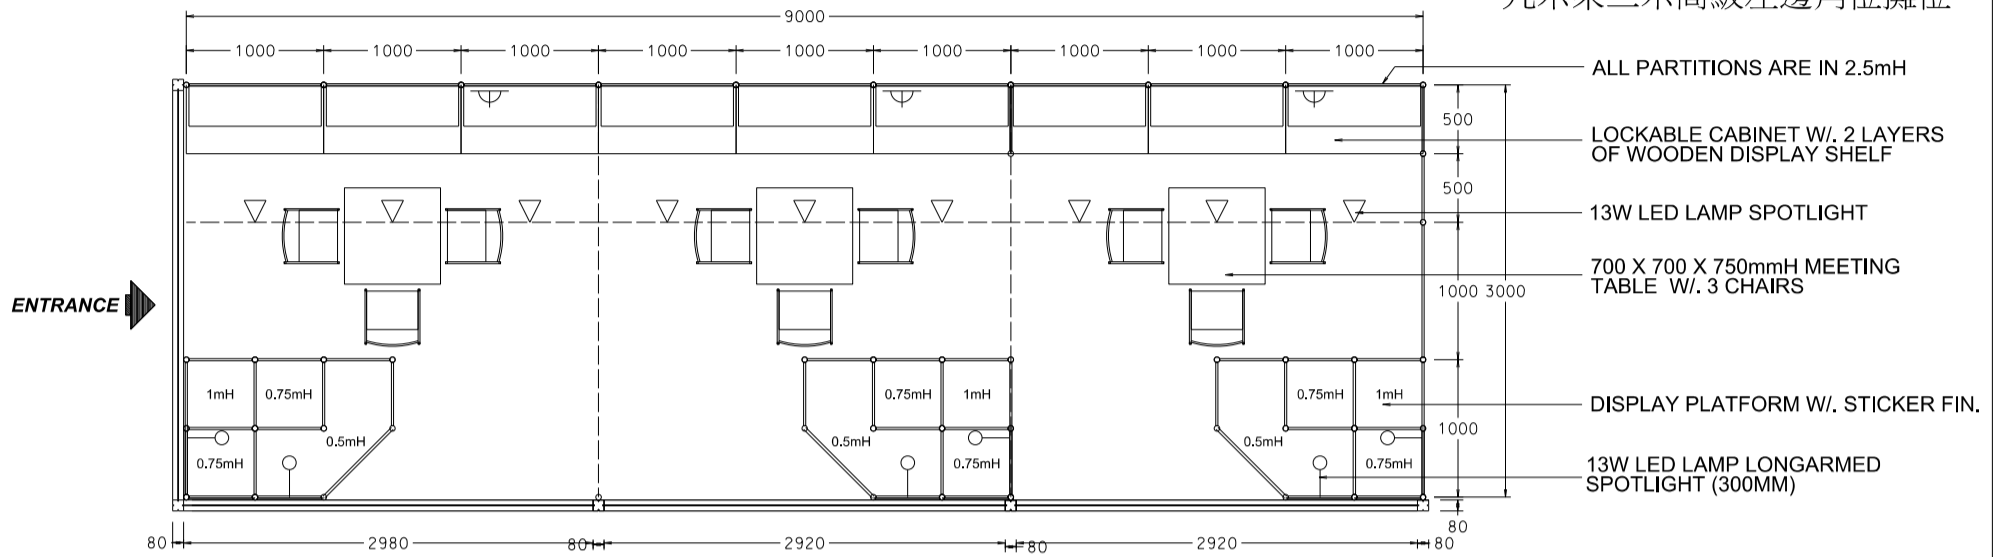

Hong Kong Baby Products Fair

香港嬰兒用品展

9M x 3M Deluxe Booth

九米乘三米高級攤位

CUT-OUT PLYWOOD SHAPE
COLOR STICKER LAMINATION
(RESPECT M-3178 ORANGE)

CUT-OUT PLYWOOD SHAPE
COLOR STICKER LAMINATION
(RESPECT M-3164 GREEN)

WHITE FOAMBOARD W/.
BLACK STICKER COMPANY NAME

BOOTH SPECIFICATIONS		QTY.
	LOCKABLE CABINET 1000L x 500W x 750H mm	9
	WOODEN DISPLAY SHELF FLAT (3000W X 300D mm)	6
	DISPLAY PLATFORM IN STICKER LAMINATIONS 500 / 750 / 1000mmH	3
	13W LED LAMP SPOTLIGHT (YELLOW LIGHT)	9
	13W LED LAMP LONGARMED SPOTLIGHT (300MM) (YELLOW LIGHT)	6
	500w SQUARE PIN SOCKET	3
	700W x 700D x 750H mm MEETING TABLE	3
	BLACK LEATHER CHAIR	9
	CEILING BEAM	15M
	COMPANY LOGO	3
	RUBBISH BIN & CARPET (27sqm.)	

9M x 3M Left Corner Deluxe Booth

九米乘三米高級左邊角位攤位

BOOTH SPECIFICATIONS		QTY.
	LOCKABLE CABINET 1000L x 500W x 750H mm	9
	WOODEN DISPLAY SHELF FLAT (3000W X 300D mm)	6
	DISPLAY PLATFORM IN STICKER LAMINATIONS 500 / 750 / 1000mmH	3
	13W LED LAMP SPOTLIGHT (YELLOW LIGHT)	9
	13W LED LAMP LONGARMED SPOTLIGHT (300MM) (YELLOW LIGHT)	6
	500w SQUARE PIN SOCKET	3
	700W x 700D x 750H mm MEETING TABLE	3
	BLACK LEATHER CHAIR	9
	CEILING BEAM	15M
	COMPANY LOGO	4
	RUBBISH BIN & CARPET (27sqm.)	

BOOTH SPECIFICATIONS		QTY.
	LOCKABLE CABINET 1000L x 500W x 750H mm	9
	WOODEN DISPLAY SHELF FLAT (3000W X 300D mm)	6
	DISPLAY PLATFORM IN STICKER LAMINATIONS 500 / 750 / 1000mmH	3
	13W LED LAMP SPOTLIGHT (YELLOW LIGHT)	9
	13W LED LAMP LONGARMED SPOTLIGHT (300MM) (YELLOW LIGHT)	6
	500w SQUARE PIN SOCKET	3
	700W x 700D x 750H mm MEETING TABLE	3
	BLACK LEATHER CHAIR	9
	CEILING BEAM	15M
	COMPANY LOGO	4
	RUBBISH BIN & CARPET (27sqm.)	