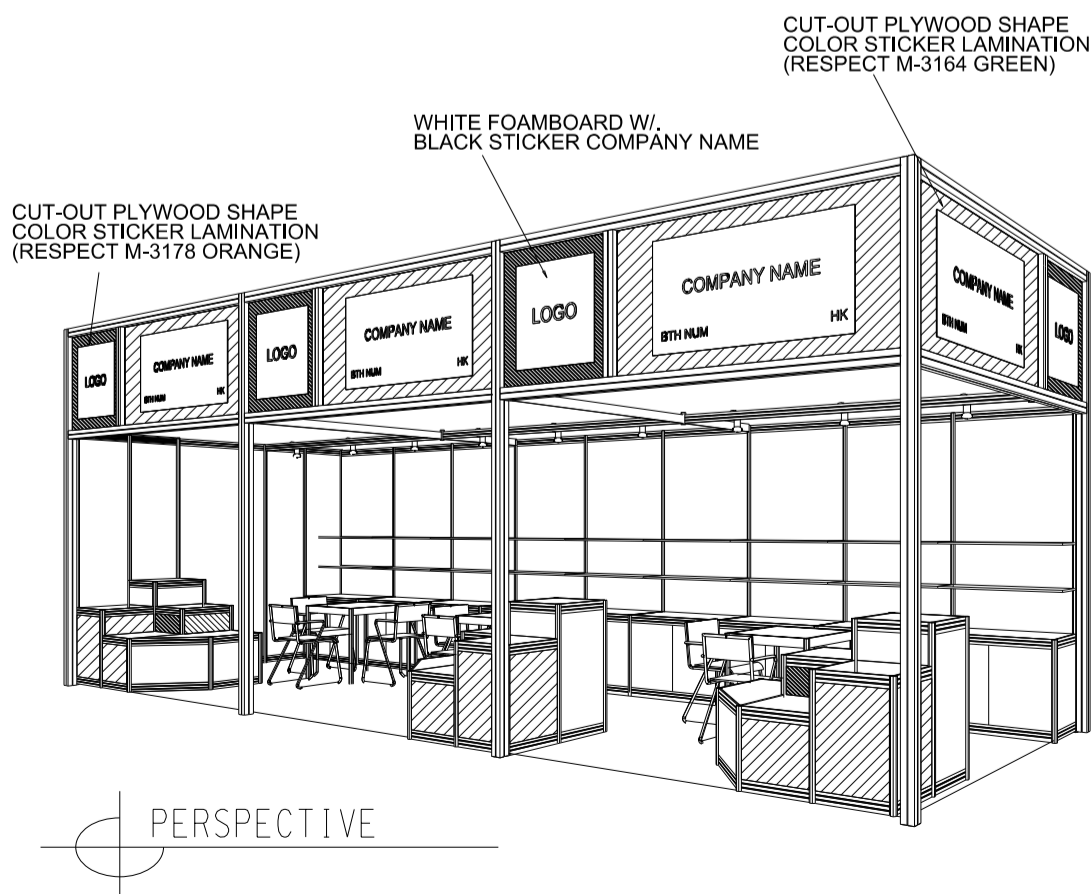

WHITE FOAMBOARD W/.
BLACK STICKER COMPANY NAME

BOOTH SPECIFICATIONS		QTY.
	LOCKABLE CABINET 1000L x 500W x 750H mm	9
	WOODEN DISPLAY SHELF FLAT (3000W X 300D mm)	6
	DISPLAY PLATFORM IN STICKER LAMINATIONS 500 / 750 / 1000mmH	3
	13W LED LAMP SPOTLIGHT (YELLOW LIGHT)	9
	13W LED LAMP LONGARMED SPOTLIGHT (300MM) (YELLOW LIGHT)	6
	500w SQUARE PIN SOCKET	3
	700W x 700D x 750H mm MEETING TABLE	3
	BLACK LEATHER CHAIR	9
	CEILING BEAM	15M
	COMPANY LOGO	3
	RUBBISH BIN & CARPET (27sqm.)	

9M x 3M Left Corner Deluxe Booth

九米乘三米高級左邊角位攤位

BOOTH SPECIFICATIONS		QTY.
	LOCKABLE CABINET 1000L x 500W x 750H mm	9
	WOODEN DISPLAY SHELF FLAT (3000W X 300D mm)	6
	DISPLAY PLATFORM IN STICKER LAMINATIONS 500 / 750 / 1000mmH	3
	13W LED LAMP SPOTLIGHT (YELLOW LIGHT)	9
	13W LED LAMP LONGARMED SPOTLIGHT (300MM) (YELLOW LIGHT)	6
	500w SQUARE PIN SOCKET	3
	700W x 700D x 750H mm MEETING TABLE	3
	BLACK LEATHER CHAIR	9
	CEILING BEAM	15M
	COMPANY LOGO	4
	RUBBISH BIN & CARPET (27sqm.)	

*The Hong Kong Trade Development Council reserves the right to change the configuration if necessary.

*如有需要，香港貿易發展局有權更改攤位結構。

Hong Kong Baby Products Fair

香港嬰兒用品展

9M x 3M Right Corner Deluxe Booth

九米乘三米高級右邊角位攤位

BOOTH SPECIFICATIONS		QTY.
	LOCKABLE CABINET 1000L x 500W x 750H mm	9
	WOODEN DISPLAY SHELF FLAT (3000W X 300D mm)	6
	DISPLAY PLATFORM IN STICKER LAMINATIONS 500 / 750 / 1000mmH	3
	13W LED LAMP SPOTLIGHT (YELLOW LIGHT)	9
	13W LED LAMP LONGARMED SPOTLIGHT (300MM) (YELLOW LIGHT)	6
	500w SQUARE PIN SOCKET	3
	700W x 700D x 750H mm MEETING TABLE	3
	BLACK LEATHER CHAIR	9
	CEILING BEAM	15M
	COMPANY LOGO	4
	RUBBISH BIN & CARPET (27sqm.)	