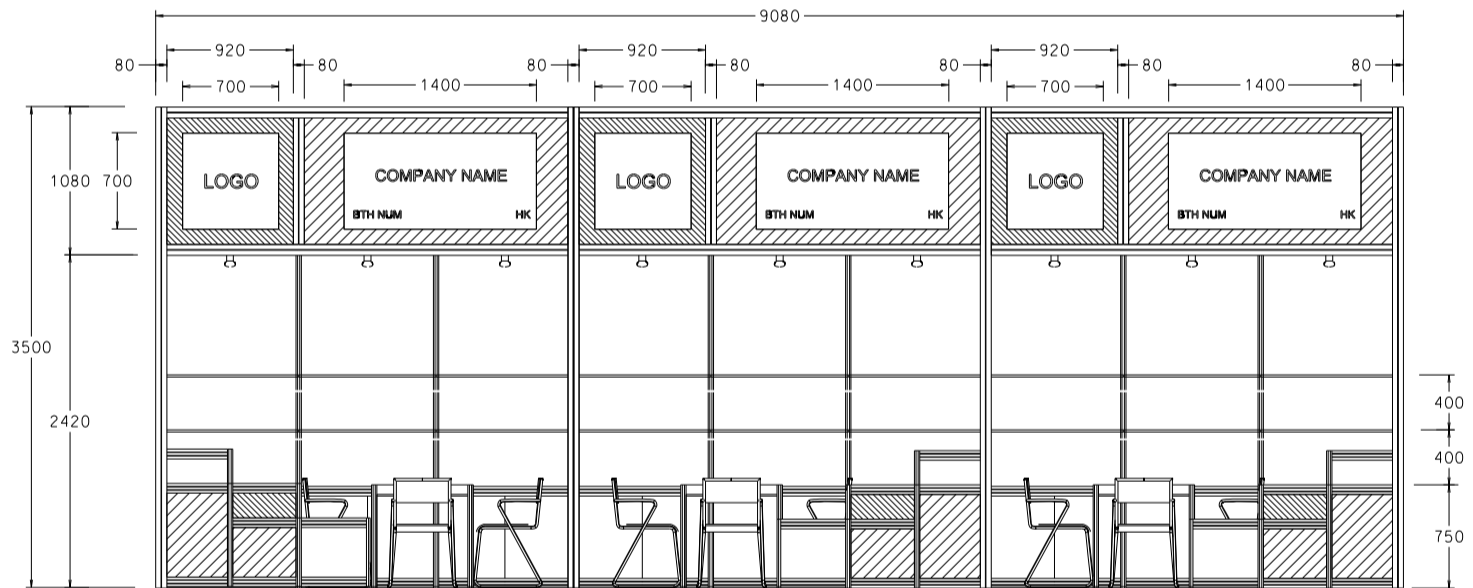

Hong Kong Baby Products Fair

香港嬰兒用品展

9M x 3M Deluxe Booth

九米乘三米高級攤位

CUT-OUT PLYWOOD SHAPE
COLOR STICKER LAMINATION
(RESPECT M-3178 ORANGE)

CUT-OUT PLYWOOD SHAPE
COLOR STICKER LAMINATION
(RESPECT M-3164 GREEN)

WHITE FOAMBOARD W/.
BLACK STICKER COMPANY NAME

BOOTH SPECIFICATIONS		QTY.
	LOCKABLE CABINET 1000L x 500W x 750H mm	9
	WOODEN DISPLAY SHELF FLAT (3000W X 300D mm)	6
	DISPLAY PLATFORM IN STICKER LAMINATIONS 500 / 750 / 1000mmH	3
	13W LED LAMP SPOTLIGHT (YELLOW LIGHT)	9
	13W LED LAMP LONGARMED SPOTLIGHT (300MM) (YELLOW LIGHT)	6
	500w SQUARE PIN SOCKET	3
	700W x 700D x 750H mm MEETING TABLE	3
	BLACK LEATHER CHAIR	9
	CEILING BEAM	15M
	COMPANY LOGO	3
	RUBBISH BIN & CARPET (27sqm.)	

9M x 3M Left Corner Deluxe Booth

九米乘三米高級左邊角位攤位

BOOTH SPECIFICATIONS		QTY.
	LOCKABLE CABINET 1000L x 500W x 750H mm	9
	WOODEN DISPLAY SHELF FLAT (3000W X 300D mm)	6
	DISPLAY PLATFORM IN STICKER LAMINATIONS 500 / 750 / 1000mmH	3
	13W LED LAMP SPOTLIGHT (YELLOW LIGHT)	9
	13W LED LAMP LONGARMED SPOTLIGHT (300MM) (YELLOW LIGHT)	6
	500w SQUARE PIN SOCKET	3
	700W x 700D x 750H mm MEETING TABLE	3
	BLACK LEATHER CHAIR	9
	CEILING BEAM	15M
	COMPANY LOGO	4
	RUBBISH BIN & CARPET (27sqm.)	

BOOTH SPECIFICATIONS		QTY.
	LOCKABLE CABINET 1000L x 500W x 750H mm	9
	WOODEN DISPLAY SHELF FLAT (3000W X 300D mm)	6
	DISPLAY PLATFORM IN STICKER LAMINATIONS 500 / 750 / 1000mmH	3
	13W LED LAMP SPOTLIGHT (YELLOW LIGHT)	9
	13W LED LAMP LONGARMED SPOTLIGHT (300MM) (YELLOW LIGHT)	6
	500w SQUARE PIN SOCKET	3
	700W x 700D x 750H mm MEETING TABLE	3
	BLACK LEATHER CHAIR	9
	CEILING BEAM	15M
	COMPANY LOGO	4
	RUBBISH BIN & CARPET (27sqm.)	