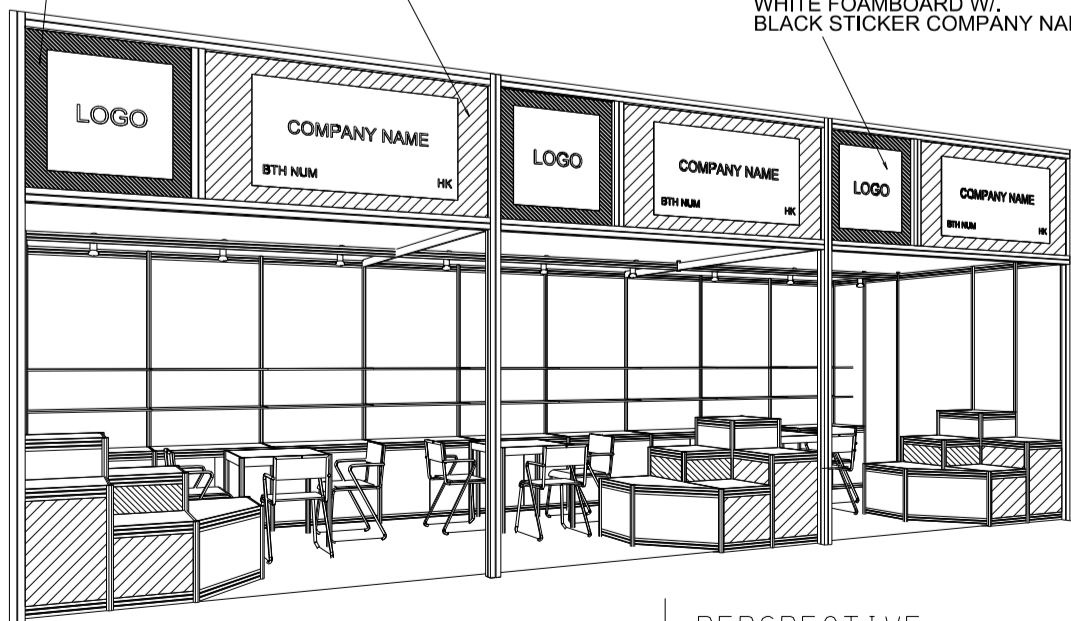

Hong Kong Baby Products Fair

香港嬰兒用品展

9M x 3M Deluxe Booth

九米乘三米高級攤位

CUT-OUT PLYWOOD SHAPE
COLOR STICKER LAMINATION
(RESPECT M-3178 ORANGE)

CUT-OUT PLYWOOD SHAPE
COLOR STICKER LAMINATION
(RESPECT M-3164 GREEN)

WHITE FOAMBOARD W/.
BLACK STICKER COMPANY NAME

BOOTH SPECIFICATIONS		QTY.
	LOCKABLE CABINET 1000L x 500W x 750H mm	9
	WOODEN DISPLAY SHELF FLAT (3000W X 300D mm)	6
	DISPLAY PLATFORM IN STICKER LAMINATIONS 500 / 750 / 1000mmH	3
	13W LED LAMP SPOTLIGHT (YELLOW LIGHT)	9
	13W LED LAMP LONGARMED SPOTLIGHT (300MM) (YELLOW LIGHT)	6
	500w SQUARE PIN SOCKET	3
	700W x 700D x 750H mm MEETING TABLE	3
	BLACK LEATHER CHAIR	9
	CEILING BEAM	15M
	COMPANY LOGO	3
	RUBBISH BIN & CARPET (27sqm.)	

9M x 3M Left Corner Deluxe Booth

九米乘三米高級左邊角位攤位

BOOTH SPECIFICATIONS		QTY.
	LOCKABLE CABINET 1000L x 500W x 750H mm	9
	WOODEN DISPLAY SHELF FLAT (3000W X 300D mm)	6
	DISPLAY PLATFORM IN STICKER LAMINATIONS 500 / 750 / 1000mmH	3
	13W LED LAMP SPOTLIGHT (YELLOW LIGHT)	9
	13W LED LAMP LONGARMED SPOTLIGHT (300MM) (YELLOW LIGHT)	6
	500w SQUARE PIN SOCKET	3
	700W x 700D x 750H mm MEETING TABLE	3
	BLACK LEATHER CHAIR	9
	CEILING BEAM	15M
	COMPANY LOGO	4
	RUBBISH BIN & CARPET (27sqm.)	

*The Hong Kong Trade Development Council reserves the right to change the configuration if necessary.

*如有需要，香港貿易發展局有權更改攤位結構。

Hong Kong Baby Products Fair

香港嬰兒用品展

9M x 3M Right Corner Deluxe Booth

九米乘三米高級右邊角位攤位