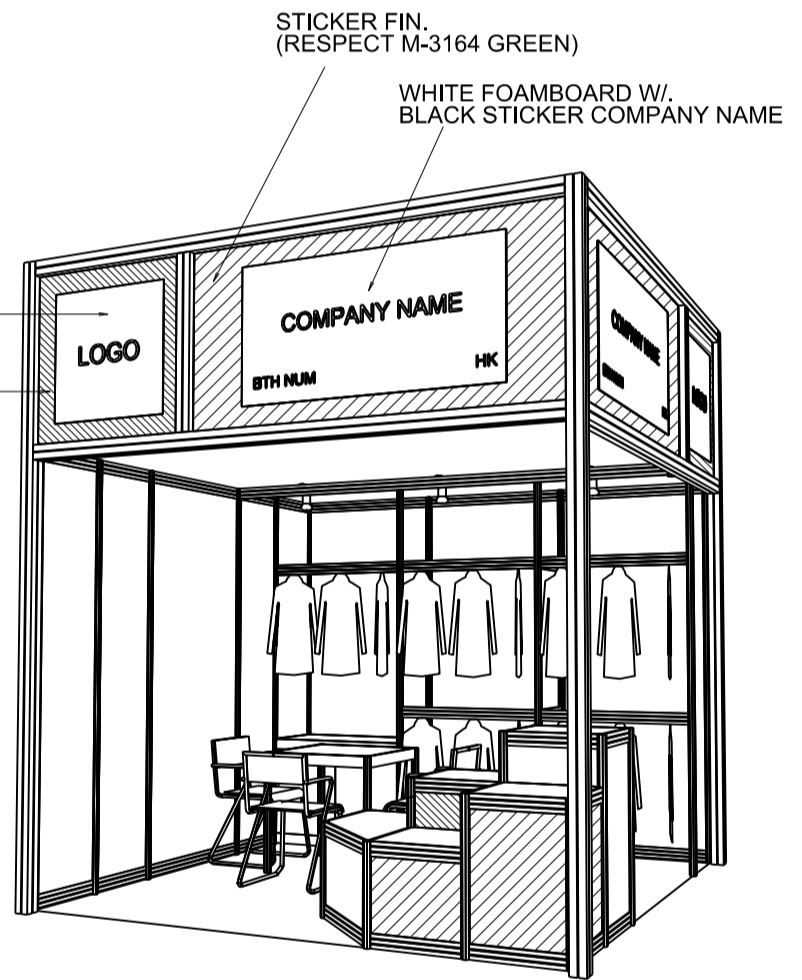

WHITE FOAMBOARD W/
BLACK STICKER COMPANY NAME

BOOTH SPECIFICATIONS		QTY.
	LOCKABLE CABINET 1000L x 500W x 750H mm	1
	1mL GARMENT RAIL	5
	DISPLAY PLATFORM IN STICKER LAMINATIONS 500 / 750 / 1000mmH	1
	13W LED LAMP SPOTLIGHT (YELLOW LIGHT)	3
	13W LED LAMP LONGARMED SPOTLIGHT (300MM) (YELLOW LIGHT)	2
	500w SQUARE PIN SOCKET	1
	700W x 700D x 750H mm MEETING TABLE	1
	BLACK LEATHER CHAIR	3
	CEILING BEAM	3M
	COMPANY LOGO	2
	RUBBISH BIN & CARPET (9sqm.)	

3M x 3M Deluxe Right Corner Booth (FOR GARMENT)

三米乘三米高級右邊角位攤位

PLAN

WHITE FOAMBOARD W/
BLACK STICKER COMPANY NAME

CUT-OUT PLYWOOD SHAPE
COLOR STICKER LAMINATION
(RESPECT M-3178 ORANGE)

PERSPECTIVE

ELEVATION

BOOTH SPECIFICATIONS		QTY.
	LOCKABLE CABINET 1000L x 500W x 750H mm	1
	1mL GARMET RAIL	5
	DISPLAY PLATFORM IN STICKER LAMINATIONS 500 / 750 / 1000mmH	1
	13W LED LAMP SPOTLIGHT (YELLOW LIGHT)	3
	13W LED LAMP LONGARMED SPOTLIGHT (300MM) (YELLOW LIGHT)	2
	500w SQUARE PIN SOCKET	1
	700W x 700D x 750H mm MEETING TABLE	1
	BLACK LEATHER CHAIR	3
	CEILING BEAM	3M
	COMPANY LOGO	2
	RUBBISH BIN & CARPET (9sqm.)	