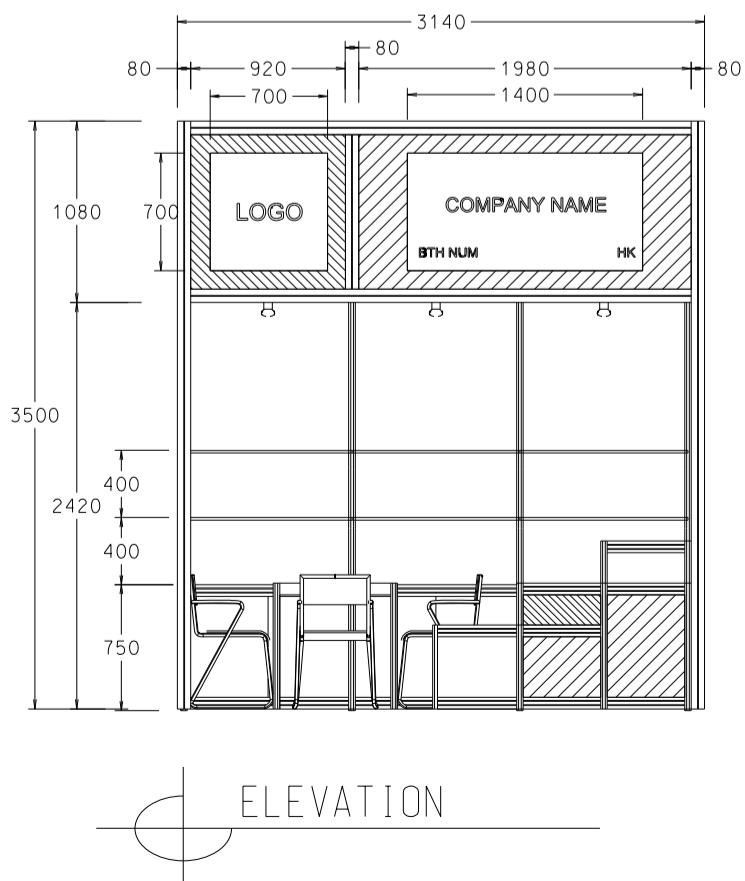

BOOTH SPECIFICATIONS

		QTY.
	LOCKABLE CABINET 1000L x 500W x 750H mm	3
	WOODEN DISPLAY SHELF FLAT (3000W X 300D mm)	2
	DISPLAY PLATFORM IN STICKER LAMINATIONS 500 / 750 / 1000mmH	1
	13W LED LAMP SPOTLIGHT (YELLOW LIGHT)	3
	13W LED LAMP LONGARMED SPOTLIGHT (300MM) (YELLOW LIGHT)	2
	500w SQUARE PIN SOCKET	1
	700W x 700D x 750H mm MEETING TABLE	1
	BLACK LEATHER CHAIR	3
	CEILING BEAM	3M
	COMPANY LOGO	1
	RUBBISH BIN & CARPET (9sqm.)	

CUT-OUT PLYWOOD SHAPE
COLOR STICKER LAMINATION
(RESPECT M-3178 ORANGE)

BOOTH SPECIFICATIONS		QTY.
	LOCKABLE CABINET 1000L x 500W x 750H mm	3
	WOODEN DISPLAY SHELF FLAT (3000W X 300D mm)	2
	DISPLAY PLATFORM IN STICKER LAMINATIONS 500 / 750 / 1000mmH	1
	13W LED LAMP SPOTLIGHT (YELLOW LIGHT)	3
	13W LED LAMP LONGARMED SPOTLIGHT (300MM) (YELLOW LIGHT)	2
	500w SQUARE PIN SOCKET	1
	700W x 700D x 750H mm MEETING TABLE	1
	BLACK LEATHER CHAIR	3
	CEILING BEAM	3M
	COMPANY LOGO	2
	RUBBISH BIN & CARPET (9sqm.)	

Hong Kong Baby Products Fair

香港嬰兒用品展

3M x 3M Deluxe Right Corner Booth

三米乘三米高級右邊角位攤位

BOOTH SPECIFICATIONS		QTY.
	LOCKABLE CABINET 1000L x 500W x 750H mm	3
	WOODEN DISPLAY SHELF FLAT (3000W X 300D mm)	2
	DISPLAY PLATFORM IN STICKER LAMINATIONS 500 / 750 / 1000mmH	1
	13W LED LAMP SPOTLIGHT (YELLOW LIGHT)	3
	13W LED LAMP LONGARMED SPOTLIGHT (300MM) (YELLOW LIGHT)	2
	500w SQUARE PIN SOCKET	1
	700w x 700D x 750H mm MEETING TABLE	1
	BLACK LEATHER CHAIR	3
	CEILING BEAM	3M
	COMPANY LOGO	2
	RUBBISH BIN & CARPET (9sqm.)	