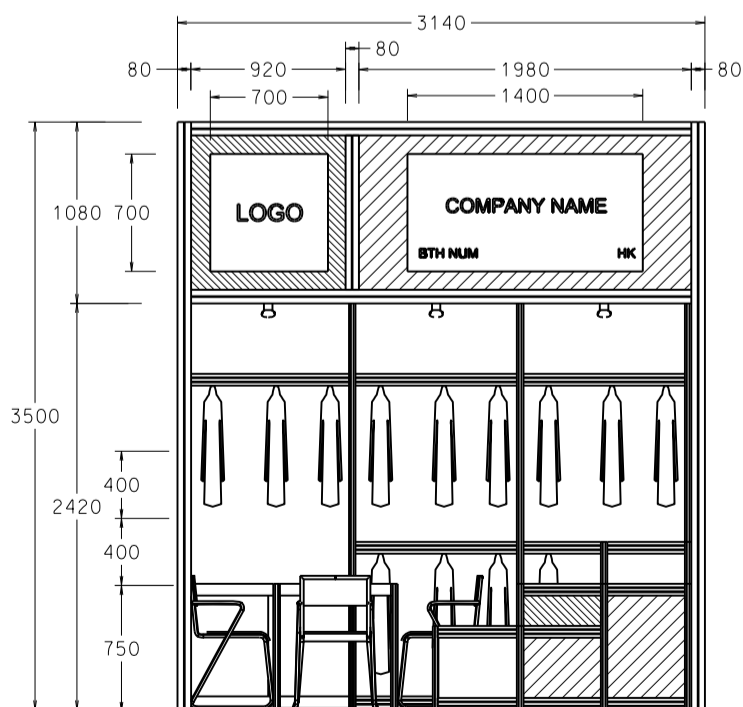

CUT-OUT PLYWOOD SHAPE COLOR STICKER LAMINATION (RESPECT M-3178 ORANGE)

BOOTH SPECIFICATIONS		QTY.
	LOCKABLE CABINET 1000L x 500W x 750H mm	1
	1mL GARMET RAIL	5
	DISPLAY PLATFORM IN STICKER LAMINATIONS 500 / 750 / 1000mmH	1
	13W LED LAMP SPOTLIGHT (YELLOW LIGHT)	3
	13W LED LAMP LONGARMED SPOTLIGHT (300MM) (YELLOW LIGHT)	2
	500w SQUARE PIN SOCKET	1
	700W x 700D x 750H mm MEETING TABLE	1
	BLACK LEATHER CHAIR	3
	CEILING BEAM	3M
	COMPANY LOGO	1
	RUBBISH BIN & CARPET (9sqm.)	

WHITE FOAMBOARD W/
BLACK STICKER COMPANY NAME

BOOTH SPECIFICATIONS		QTY.
	LOCKABLE CABINET 1000L x 500W x 750H mm	1
	1mL GARMENT RAIL	5
	DISPLAY PLATFORM IN STICKER LAMINATIONS 500 / 750 / 1000mmH	1
	13W LED LAMP SPOTLIGHT (YELLOW LIGHT)	3
	13W LED LAMP LONGARMED SPOTLIGHT (300MM) (YELLOW LIGHT)	2
	500w SQUARE PIN SOCKET	1
	700W x 700D x 750H mm MEETING TABLE	1
	BLACK LEATHER CHAIR	3
	CEILING BEAM	3M
	COMPANY LOGO	2
	RUBBISH BIN & CARPET (9sqm.)	

3M x 3M Deluxe Right Corner Booth (FOR GARMENT)

三米乘三米高級右邊角位攤位

PLAN

WHITE FOAMBOARD W/
BLACK STICKER COMPANY NAME

CUT-OUT PLYWOOD SHAPE
COLOR STICKER LAMINATION
(RESPECT M-3178 ORANGE)

PERSPECTIVE

ELEVATION

BOOTH SPECIFICATIONS		QTY.
	LOCKABLE CABINET 1000L x 500W x 750H mm	1
	1mL GARMET RAIL	5
	DISPLAY PLATFORM IN STICKER LAMINATIONS 500 / 750 / 1000mmH	1
	13W LED LAMP SPOTLIGHT (YELLOW LIGHT)	3
	13W LED LAMP LONGARMED SPOTLIGHT (300MM) (YELLOW LIGHT)	2
	500w SQUARE PIN SOCKET	1
	700W x 700D x 750H mm MEETING TABLE	1
	BLACK LEATHER CHAIR	3
	CEILING BEAM	3M
	COMPANY LOGO	2
	RUBBISH BIN & CARPET (9sqm.)	