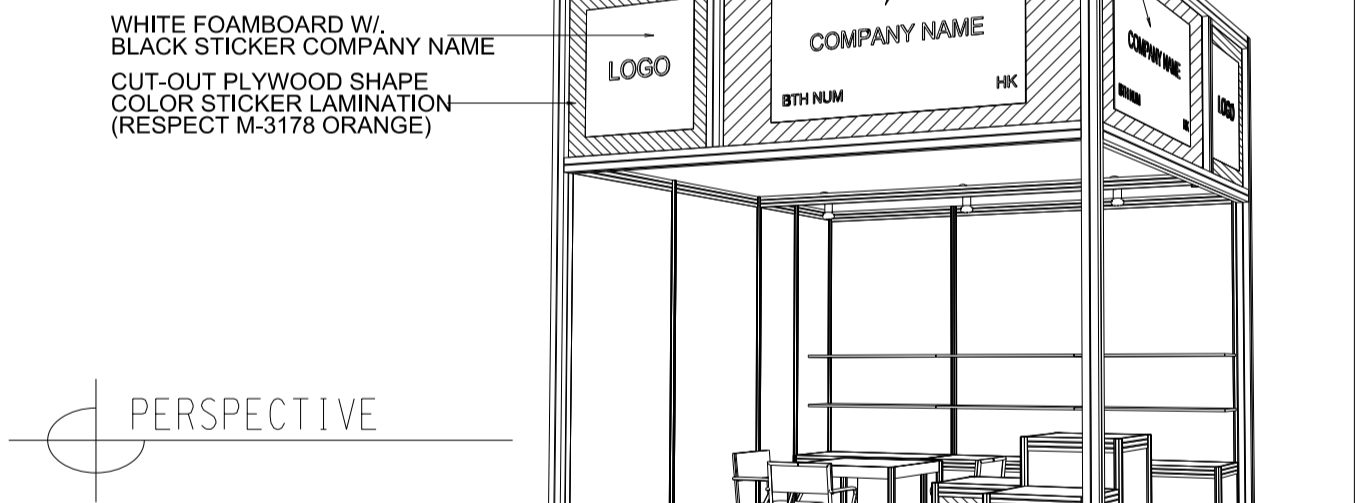

BOOTH SPECIFICATIONS

		QTY.
	LOCKABLE CABINET 1000L x 500W x 750H mm	3
	WOODEN DISPLAY SHELF FLAT (3000W X 300D mm)	2
	DISPLAY PLATFORM IN STICKER LAMINATIONS 500 / 750 / 1000mmH	1
	13W LED LAMP SPOTLIGHT (YELLOW LIGHT)	3
	13W LED LAMP LONGARMED SPOTLIGHT (300MM) (YELLOW LIGHT)	2
	500w SQUARE PIN SOCKET	1
	700W x 700D x 750H mm MEETING TABLE	1
	BLACK LEATHER CHAIR	3
	CEILING BEAM	3M
	COMPANY LOGO	1
	RUBBISH BIN & CARPET (9sqm.)	

CUT-OUT PLYWOOD SHAPE
COLOR STICKER LAMINATION
(RESPECT M-3178 ORANGE)

BOOTH SPECIFICATIONS		QTY.
	LOCKABLE CABINET 1000L x 500W x 750H mm	3
	WOODEN DISPLAY SHELF FLAT (3000W X 300D mm)	2
	DISPLAY PLATFORM IN STICKER LAMINATIONS 500 / 750 / 1000mmH	1
	13W LED LAMP SPOTLIGHT (YELLOW LIGHT)	3
	13W LED LAMP LONGARMED SPOTLIGHT (300MM) (YELLOW LIGHT)	2
	500w SQUARE PIN SOCKET	1
	700W x 700D x 750H mm MEETING TABLE	1
	BLACK LEATHER CHAIR	3
	CEILING BEAM	3M
	COMPANY LOGO	2
	RUBBISH BIN & CARPET (9sqm.)	

Hong Kong Baby Products Fair

香港嬰兒用品展

3M x 3M Deluxe Right Corner Booth

三米乘三米高級右邊角位攤位

BOOTH SPECIFICATIONS		QTY.
	LOCKABLE CABINET 1000L x 500W x 750H mm	3
	WOODEN DISPLAY SHELF FLAT (3000W X 300D mm)	2
	DISPLAY PLATFORM IN STICKER LAMINATIONS 500 / 750 / 1000mmH	1
	13W LED LAMP SPOTLIGHT (YELLOW LIGHT)	3
	13W LED LAMP LONGARMED SPOTLIGHT (300MM) (YELLOW LIGHT)	2
	500w SQUARE PIN SOCKET	1
	700w x 700D x 750H mm MEETING TABLE	1
	BLACK LEATHER CHAIR	3
	CEILING BEAM	3M
	COMPANY LOGO	2
	RUBBISH BIN & CARPET (9sqm.)	