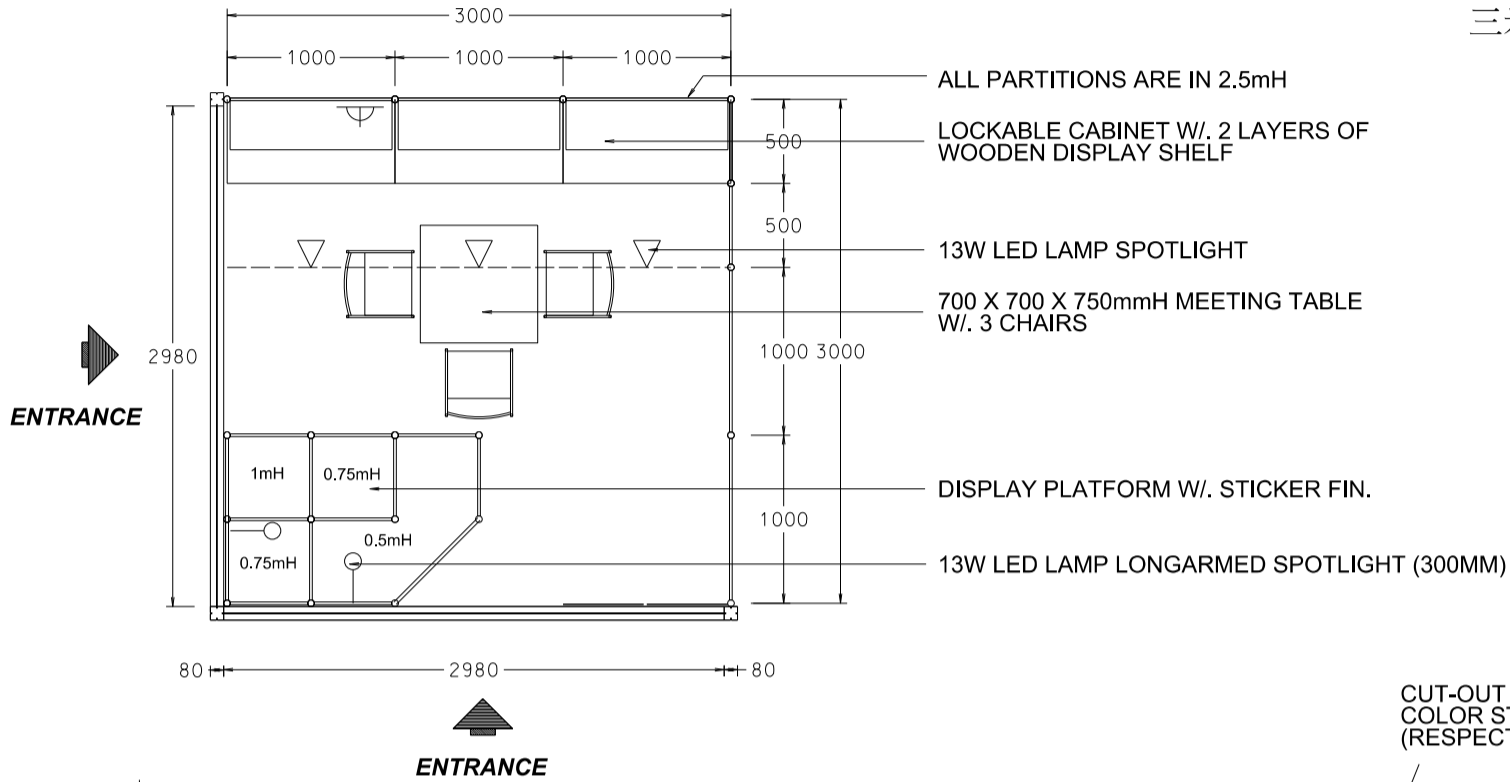

BOOTH SPECIFICATIONS

		QTY.
	LOCKABLE CABINET 1000L x 500W x 750H mm	3
	WOODEN DISPLAY SHELF FLAT (3000W X 300D mm)	2
	DISPLAY PLATFORM IN STICKER LAMINATIONS 500 / 750 / 1000mmH	1
	13W LED LAMP SPOTLIGHT (YELLOW LIGHT)	3
	13W LED LAMP LONGARMED SPOTLIGHT (300MM) (YELLOW LIGHT)	2
	500w SQUARE PIN SOCKET	1
	700W x 700D x 750H mm MEETING TABLE	1
	BLACK LEATHER CHAIR	3
	CEILING BEAM	3M
	COMPANY LOGO	1
	RUBBISH BIN & CARPET (9sqm.)	

Hong Kong Baby Products Fair

香港嬰兒用品展

3M x 3M Deluxe Left Corner Booth

三米乘三米高級左邊角位攤位

CUT-OUT PLYWOOD SHAPE
COLOR STICKER LAMINATION
(RESPECT M-3164 GREEN)

WHITE FOAMBOARD W/
BLACK STICKER COMPANY NAME

WHITE FOAMBOARD W/
BLACK STICKER COMPANY NAME

CUT-OUT PLYWOOD SHAPE
COLOR STICKER LAMINATION
(RESPECT M-3178 ORANGE)

BOOTH SPECIFICATIONS		QTY.
	LOCKABLE CABINET 1000L x 500W x 750H mm	3
	WOODEN DISPLAY SHELF FLAT (3000W X 300D mm)	2
	DISPLAY PLATFORM IN STICKER LAMINATIONS 500 / 750 / 1000mmH	1
	13W LED LAMP SPOTLIGHT (YELLOW LIGHT)	3
	13W LED LAMP LONGARMED SPOTLIGHT (300MM) (YELLOW LIGHT)	2
	500w SQUARE PIN SOCKET	1
	700W x 700D x 750H mm MEETING TABLE	1
	BLACK LEATHER CHAIR	3
	CEILING BEAM	3M
	COMPANY LOGO	2
	RUBBISH BIN & CARPET (9sqm.)	

Hong Kong Baby Products Fair

香港嬰兒用品展

3M x 3M Deluxe Right Corner Booth

三米乘三米高級右邊角位攤位

BOOTH SPECIFICATIONS		QTY.
	LOCKABLE CABINET 1000L x 500W x 750H mm	3
	WOODEN DISPLAY SHELF FLAT (3000W X 300D mm)	2
	DISPLAY PLATFORM IN STICKER LAMINATIONS 500 / 750 / 1000mmH	1
	13W LED LAMP SPOTLIGHT (YELLOW LIGHT)	3
	13W LED LAMP LONGARMED SPOTLIGHT (300MM) (YELLOW LIGHT)	2
	500w SQUARE PIN SOCKET	1
	700w x 700D x 750H mm MEETING TABLE	1
	BLACK LEATHER CHAIR	3
	CEILING BEAM	3M
	COMPANY LOGO	2
	RUBBISH BIN & CARPET (9sqm.)	