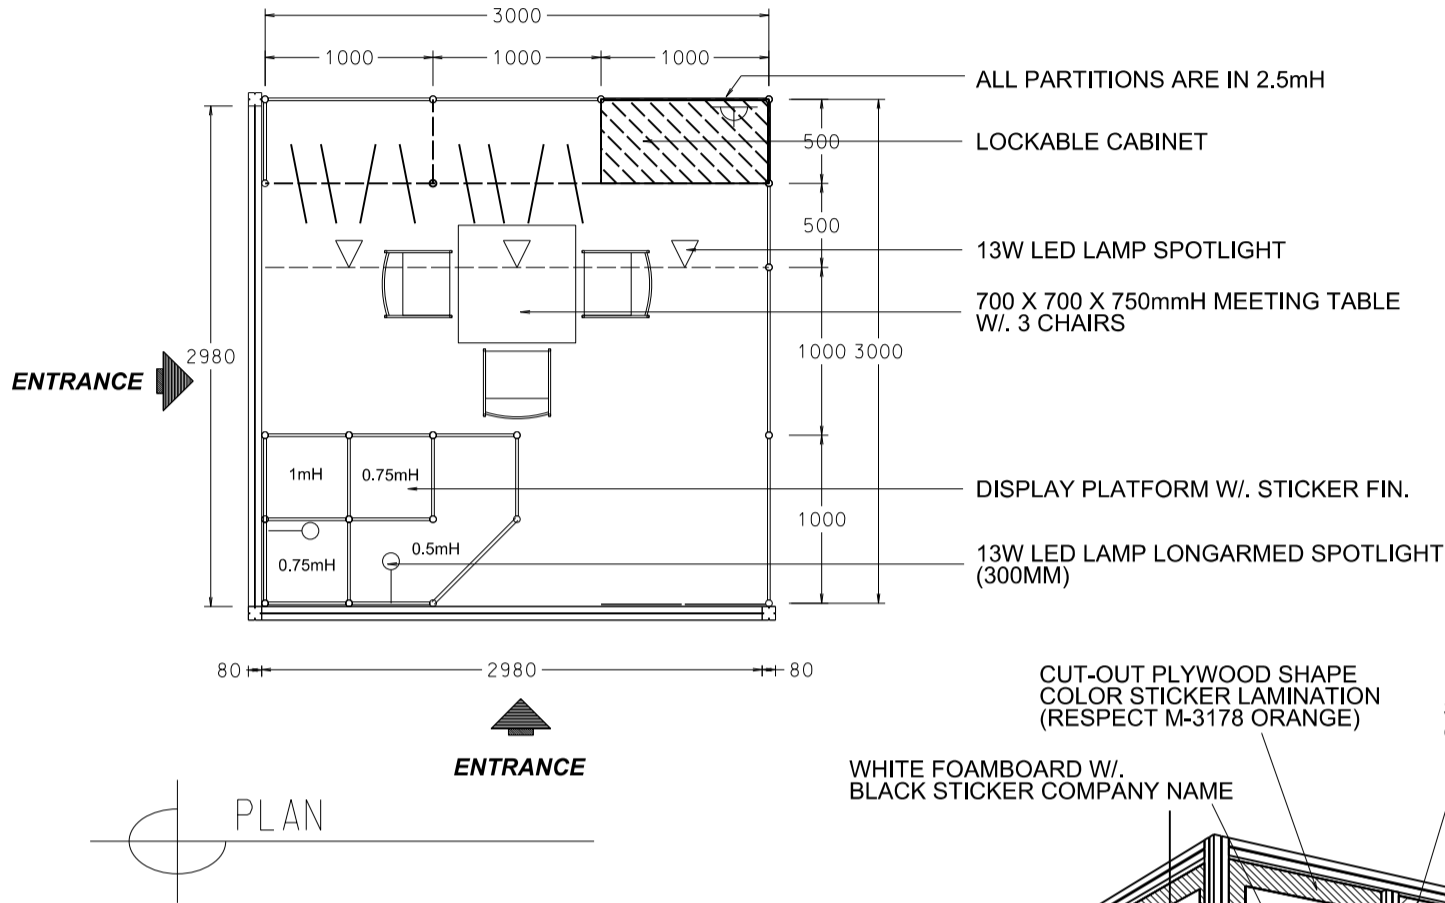

Hong Kong Baby Products Fair

香港嬰兒用品展

3M x 3M Deluxe Left Corner Booth (FOR GARMENT)

三米乘三米高級左邊角位攤位

CUT-OUT PLYWOOD SHAPE
COLOR STICKER LAMINATION
(RESPECT M-3178 ORANGE)

STICKER FIN.
(RESPECT M-3164 GREEN)

WHITE FOAMBOARD W/
BLACK STICKER COMPANY NAME

WHITE FOAMBOARD W/
BLACK STICKER COMPANY NAME