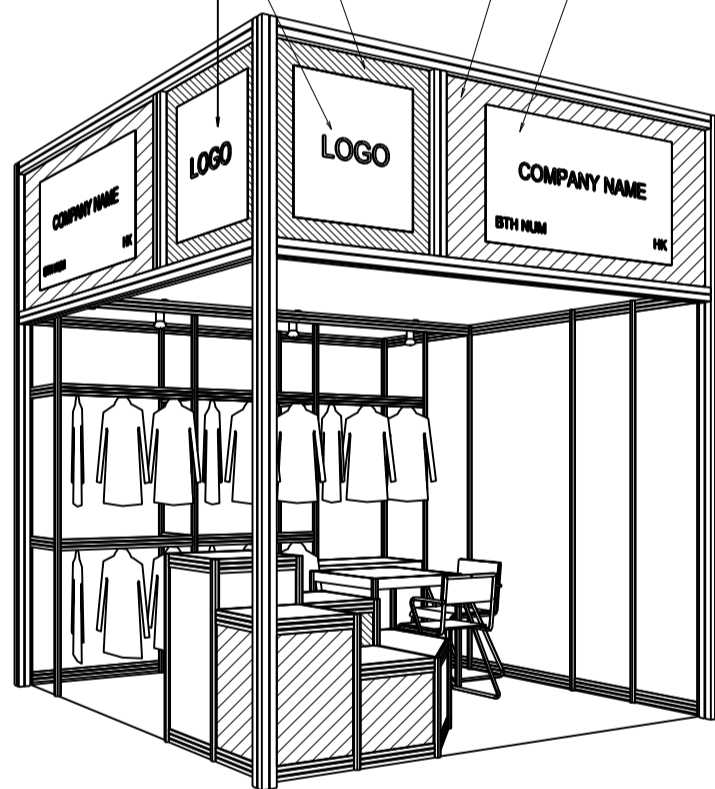

WHITE FOAMBOARD W/
BLACK STICKER COMPANY NAME

BOOTH SPECIFICATIONS		QTY.
	LOCKABLE CABINET 1000L x 500W x 750H mm	1
	1mL GARMENT RAIL	5
	DISPLAY PLATFORM IN STICKER LAMINATIONS 500 / 750 / 1000mmH	1
	13W LED LAMP SPOTLIGHT (YELLOW LIGHT)	3
	13W LED LAMP LONGARMED SPOTLIGHT (300MM) (YELLOW LIGHT)	2
	500w SQUARE PIN SOCKET	1
	700W x 700D x 750H mm MEETING TABLE	1
	BLACK LEATHER CHAIR	3
	CEILING BEAM	3M
	COMPANY LOGO	2
	RUBBISH BIN & CARPET (9sqm.)	

3M x 3M Deluxe Right Corner Booth (FOR GARMENT)

三米乘三米高級右邊角位攤位

PLAN

WHITE FOAMBOARD W/
BLACK STICKER COMPANY NAME

CUT-OUT PLYWOOD SHAPE
COLOR STICKER LAMINATION
(RESPECT M-3178 ORANGE)

PERSPECTIVE

ELEVATION

BOOTH SPECIFICATIONS		QTY.
	LOCKABLE CABINET 1000L x 500W x 750H mm	1
	1mL GARMET RAIL	5
	DISPLAY PLATFORM IN STICKER LAMINATIONS 500 / 750 / 1000mmH	1
	13W LED LAMP SPOTLIGHT (YELLOW LIGHT)	3
	13W LED LAMP LONGARMED SPOTLIGHT (300MM) (YELLOW LIGHT)	2
	500w SQUARE PIN SOCKET	1
	700W x 700D x 750H mm MEETING TABLE	1
	BLACK LEATHER CHAIR	3
	CEILING BEAM	3M
	COMPANY LOGO	2
	RUBBISH BIN & CARPET (9sqm.)	