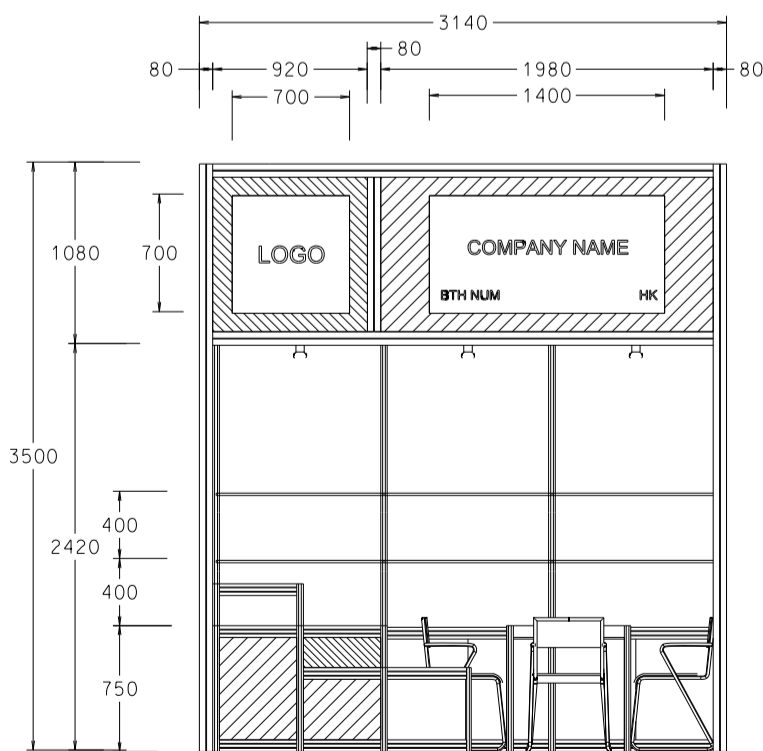

BOOTH SPECIFICATIONS

		QTY.
	LOCKABLE CABINET 1000L x 500W x 750H mm	3
	WOODEN DISPLAY SHELF FLAT (3000W X 300D mm)	2
	DISPLAY PLATFORM IN STICKER LAMINATIONS 500 / 750 / 1000mmH	1
	13W LED LAMP SPOTLIGHT (YELLOW LIGHT)	3
	13W LED LAMP LONGARMED SPOTLIGHT (300MM) (YELLOW LIGHT)	2
	500w SQUARE PIN SOCKET	1
	700W x 700D x 750H mm MEETING TABLE	1
	BLACK LEATHER CHAIR	3
	CEILING BEAM	3M
	COMPANY LOGO	1
	RUBBISH BIN & CARPET (9sqm.)	

Hong Kong Baby Products Fair

香港嬰兒用品展

3M x 3M Deluxe Left Corner Booth

三米乘三米高級左邊角位攤位

CUT-OUT PLYWOOD SHAPE
COLOR STICKER LAMINATION
(RESPECT M-3164 GREEN)

WHITE FOAMBOARD W/
BLACK STICKER COMPANY NAME

WHITE FOAMBOARD W/
BLACK STICKER COMPANY NAME

CUT-OUT PLYWOOD SHAPE
COLOR STICKER LAMINATION
(RESPECT M-3178 ORANGE)

BOOTH SPECIFICATIONS		QTY.
	LOCKABLE CABINET 1000L x 500W x 750H mm	3
	WOODEN DISPLAY SHELF FLAT (3000W X 300D mm)	2
	DISPLAY PLATFORM IN STICKER LAMINATIONS 500 / 750 / 1000mmH	1
	13W LED LAMP SPOTLIGHT (YELLOW LIGHT)	3
	13W LED LAMP LONGARMED SPOTLIGHT (300MM) (YELLOW LIGHT)	2
	500w SQUARE PIN SOCKET	1
	700W x 700D x 750H mm MEETING TABLE	1
	BLACK LEATHER CHAIR	3
	CEILING BEAM	3M
	COMPANY LOGO	2
	RUBBISH BIN & CARPET (9sqm.)	

Hong Kong Baby Products Fair

香港嬰兒用品展

3M x 3M Deluxe Right Corner Booth

三米乘三米高級右邊角位攤位

BOOTH SPECIFICATIONS		QTY.
	LOCKABLE CABINET 1000L x 500W x 750H mm	3
	WOODEN DISPLAY SHELF FLAT (3000W X 300D mm)	2
	DISPLAY PLATFORM IN STICKER LAMINATIONS 500 / 750 / 1000mmH	1
	13W LED LAMP SPOTLIGHT (YELLOW LIGHT)	3
	13W LED LAMP LONGARMED SPOTLIGHT (300MM) (YELLOW LIGHT)	2
	500w SQUARE PIN SOCKET	1
	700w x 700D x 750H mm MEETING TABLE	1
	BLACK LEATHER CHAIR	3
	CEILING BEAM	3M
	COMPANY LOGO	2
	RUBBISH BIN & CARPET (9sqm.)	