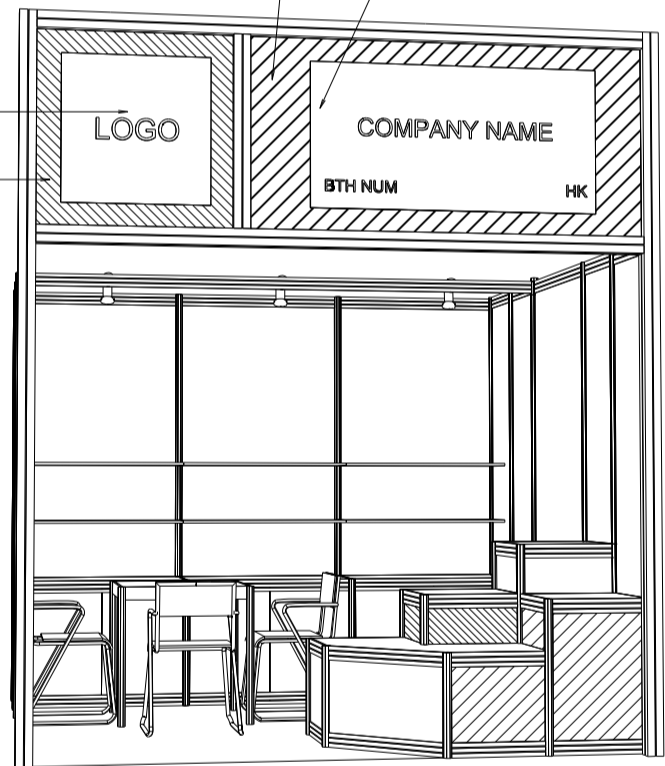

Hong Kong Baby Products Fair

香港嬰兒用品展

3M x 3M Deluxe Booth

三米乘三米高級攤位

CUT-OUT PLYWOOD SHAPE
COLOR STICKER LAMINATION
(RESPECT M-3164 GREEN)

WHITE FOAMBOARD W/
BLACK STICKER COMPANY NAME

WHITE FOAMBOARD W/
BLACK STICKER COMPANY NAME
CUT-OUT PLYWOOD SHAPE
COLOR STICKER LAMINATION
(RESPECT M-3178 ORANGE)

BOOTH SPECIFICATIONS

		QTY.
	LOCKABLE CABINET 1000L x 500W x 750H mm	3
	WOODEN DISPLAY SHELF FLAT (3000W X 300D mm)	2
	DISPLAY PLATFORM IN STICKER LAMINATIONS 500 / 750 / 1000mmH	1
	13W LED LAMP SPOTLIGHT (YELLOW LIGHT)	3
	13W LED LAMP LONGARMED SPOTLIGHT (300MM) (YELLOW LIGHT)	2
	500w SQUARE PIN SOCKET	1
	700W x 700D x 750H mm MEETING TABLE	1
	BLACK LEATHER CHAIR	3
	CEILING BEAM	3M
	COMPANY LOGO	1
	RUBBISH BIN & CARPET (9sqm.)	

CUT-OUT PLYWOOD SHAPE
COLOR STICKER LAMINATION
(RESPECT M-3178 ORANGE)

BOOTH SPECIFICATIONS		QTY.
	LOCKABLE CABINET 1000L x 500W x 750H mm	3
	WOODEN DISPLAY SHELF FLAT (3000W X 300D mm)	2
	DISPLAY PLATFORM IN STICKER LAMINATIONS 500 / 750 / 1000mmH	1
	13W LED LAMP SPOTLIGHT (YELLOW LIGHT)	3
	13W LED LAMP LONGARMED SPOTLIGHT (300MM) (YELLOW LIGHT)	2
	500w SQUARE PIN SOCKET	1
	700W x 700D x 750H mm MEETING TABLE	1
	BLACK LEATHER CHAIR	3
	CEILING BEAM	3M
	COMPANY LOGO	2
	RUBBISH BIN & CARPET (9sqm.)	

Hong Kong Baby Products Fair

香港嬰兒用品展

3M x 3M Deluxe Right Corner Booth

三米乘三米高級右邊角位攤位

BOOTH SPECIFICATIONS		QTY.
	LOCKABLE CABINET 1000L x 500W x 750H mm	3
	WOODEN DISPLAY SHELF FLAT (3000W X 300D mm)	2
	DISPLAY PLATFORM IN STICKER LAMINATIONS 500 / 750 / 1000mmH	1
	13W LED LAMP SPOTLIGHT (YELLOW LIGHT)	3
	13W LED LAMP LONGARMED SPOTLIGHT (300MM) (YELLOW LIGHT)	2
	500w SQUARE PIN SOCKET	1
	700w x 700D x 750H mm MEETING TABLE	1
	BLACK LEATHER CHAIR	3
	CEILING BEAM	3M
	COMPANY LOGO	2
	RUBBISH BIN & CARPET (9sqm.)	