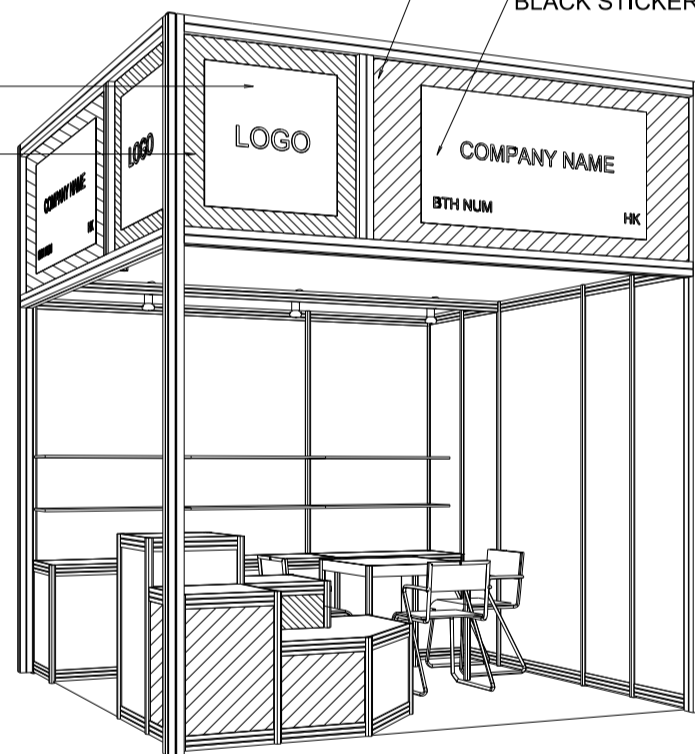

BOOTH SPECIFICATIONS

		QTY.
	LOCKABLE CABINET 1000L x 500W x 750H mm	3
	WOODEN DISPLAY SHELF FLAT (3000W X 300D mm)	2
	DISPLAY PLATFORM IN STICKER LAMINATIONS 500 / 750 / 1000mmH	1
	13W LED LAMP SPOTLIGHT (YELLOW LIGHT)	3
	13W LED LAMP LONGARMED SPOTLIGHT (300MM) (YELLOW LIGHT)	2
	500w SQUARE PIN SOCKET	1
	700W x 700D x 750H mm MEETING TABLE	1
	BLACK LEATHER CHAIR	3
	CEILING BEAM	3M
	COMPANY LOGO	1
	RUBBISH BIN & CARPET (9sqm.)	

Hong Kong Baby Products Fair

香港嬰兒用品展

3M x 3M Deluxe Left Corner Booth

三米乘三米高級左邊角位攤位

CUT-OUT PLYWOOD SHAPE
COLOR STICKER LAMINATION
(RESPECT M-3164 GREEN)

WHITE FOAMBOARD W/
BLACK STICKER COMPANY NAME

WHITE FOAMBOARD W/
BLACK STICKER COMPANY NAME

CUT-OUT PLYWOOD SHAPE
COLOR STICKER LAMINATION
(RESPECT M-3178 ORANGE)

BOOTH SPECIFICATIONS		QTY.
	LOCKABLE CABINET 1000L x 500W x 750H mm	3
	WOODEN DISPLAY SHELF FLAT (3000W X 300D mm)	2
	DISPLAY PLATFORM IN STICKER LAMINATIONS 500 / 750 / 1000mmH	1
	13W LED LAMP SPOTLIGHT (YELLOW LIGHT)	3
	13W LED LAMP LONGARMED SPOTLIGHT (300MM) (YELLOW LIGHT)	2
	500w SQUARE PIN SOCKET	1
	700W x 700D x 750H mm MEETING TABLE	1
	BLACK LEATHER CHAIR	3
	CEILING BEAM	3M
	COMPANY LOGO	2
	RUBBISH BIN & CARPET (9sqm.)	

Hong Kong Baby Products Fair

香港嬰兒用品展

3M x 3M Deluxe Right Corner Booth

三米乘三米高級右邊角位攤位

BOOTH SPECIFICATIONS		QTY.
	LOCKABLE CABINET 1000L x 500W x 750H mm	3
	WOODEN DISPLAY SHELF FLAT (3000W X 300D mm)	2
	DISPLAY PLATFORM IN STICKER LAMINATIONS 500 / 750 / 1000mmH	1
	13W LED LAMP SPOTLIGHT (YELLOW LIGHT)	3
	13W LED LAMP LONGARMED SPOTLIGHT (300MM) (YELLOW LIGHT)	2
	500w SQUARE PIN SOCKET	1
	700w x 700D x 750H mm MEETING TABLE	1
	BLACK LEATHER CHAIR	3
	CEILING BEAM	3M
	COMPANY LOGO	2
	RUBBISH BIN & CARPET (9sqm.)	