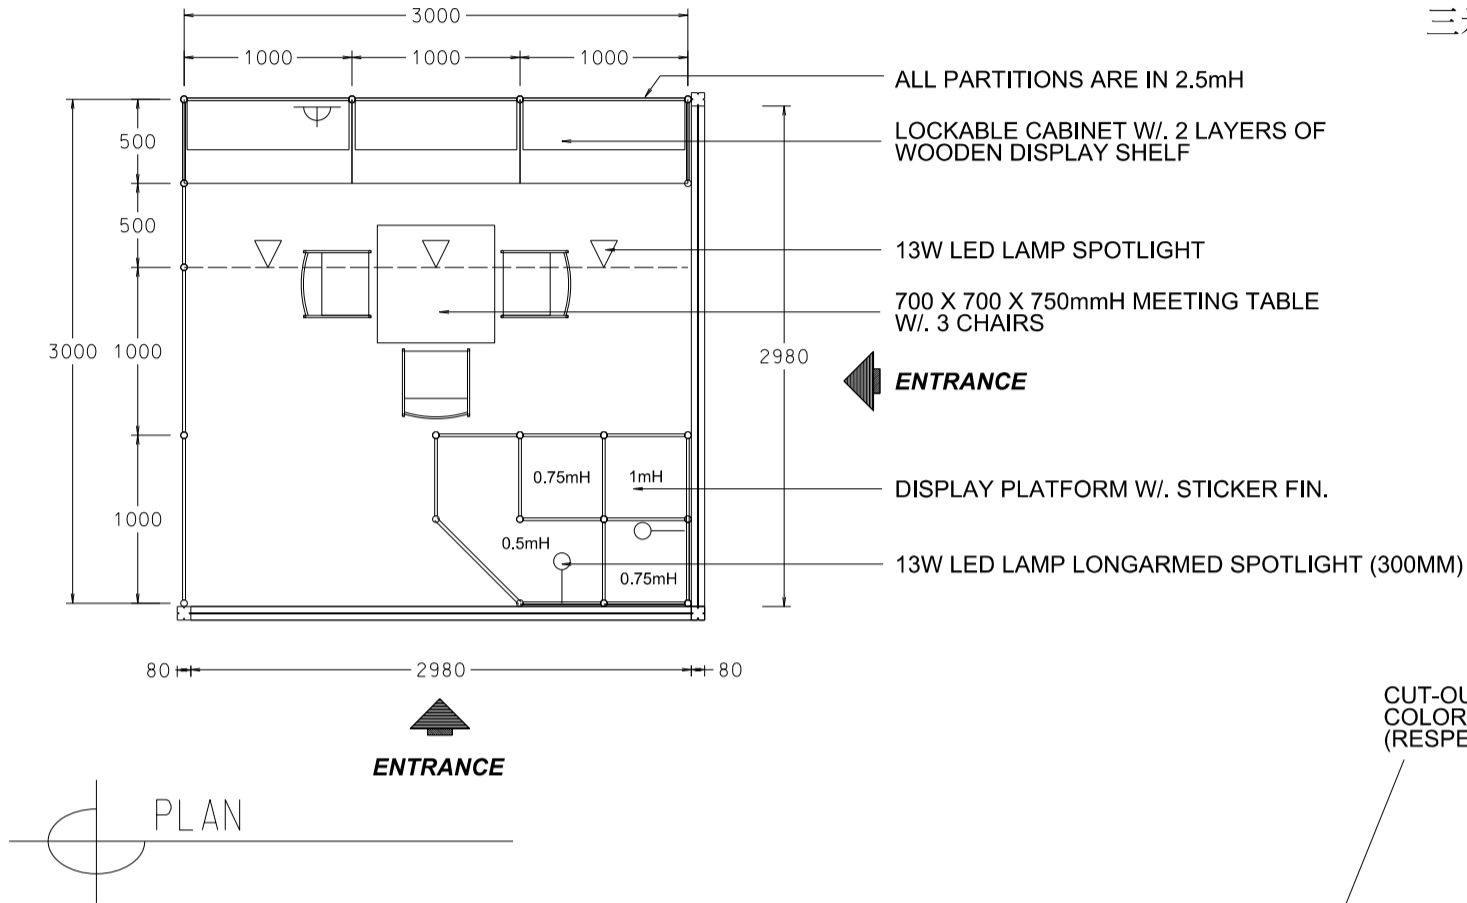

BOOTH SPECIFICATIONS

		QTY.
	LOCKABLE CABINET 1000L x 500W x 750H mm	3
	WOODEN DISPLAY SHELF FLAT (3000W X 300D mm)	2
	DISPLAY PLATFORM IN STICKER LAMINATIONS 500 / 750 / 1000mmH	1
	13W LED LAMP SPOTLIGHT (YELLOW LIGHT)	3
	13W LED LAMP LONGARMED SPOTLIGHT (300MM) (YELLOW LIGHT)	2
	500w SQUARE PIN SOCKET	1
	700W x 700D x 750H mm MEETING TABLE	1
	BLACK LEATHER CHAIR	3
	CEILING BEAM	3M
	COMPANY LOGO	1
	RUBBISH BIN & CARPET (9sqm.)	

CUT-OUT PLYWOOD SHAPE
COLOR STICKER LAMINATION
(RESPECT M-3178 ORANGE)

BOOTH SPECIFICATIONS		QTY.
	LOCKABLE CABINET 1000L x 500W x 750H mm	3
	WOODEN DISPLAY SHELF FLAT (3000W X 300D mm)	2
	DISPLAY PLATFORM IN STICKER LAMINATIONS 500 / 750 / 1000mmH	1
	13W LED LAMP SPOTLIGHT (YELLOW LIGHT)	3
	13W LED LAMP LONGARMED SPOTLIGHT (300MM) (YELLOW LIGHT)	2
	500w SQUARE PIN SOCKET	1
	700W x 700D x 750H mm MEETING TABLE	1
	BLACK LEATHER CHAIR	3
	CEILING BEAM	3M
	COMPANY LOGO	2
	RUBBISH BIN & CARPET (9sqm.)	

Hong Kong Baby Products Fair

香港嬰兒用品展

3M x 3M Deluxe Right Corner Booth

三米乘三米高級右邊角位攤位

BOOTH SPECIFICATIONS		QTY.
	LOCKABLE CABINET 1000L x 500W x 750H mm	3
	WOODEN DISPLAY SHELF FLAT (3000W X 300D mm)	2
	DISPLAY PLATFORM IN STICKER LAMINATIONS 500 / 750 / 1000mmH	1
	13W LED LAMP SPOTLIGHT (YELLOW LIGHT)	3
	13W LED LAMP LONGARMED SPOTLIGHT (300MM) (YELLOW LIGHT)	2
	500w SQUARE PIN SOCKET	1
	700w x 700D x 750H mm MEETING TABLE	1
	BLACK LEATHER CHAIR	3
	CEILING BEAM	3M
	COMPANY LOGO	2
	RUBBISH BIN & CARPET (9sqm.)	