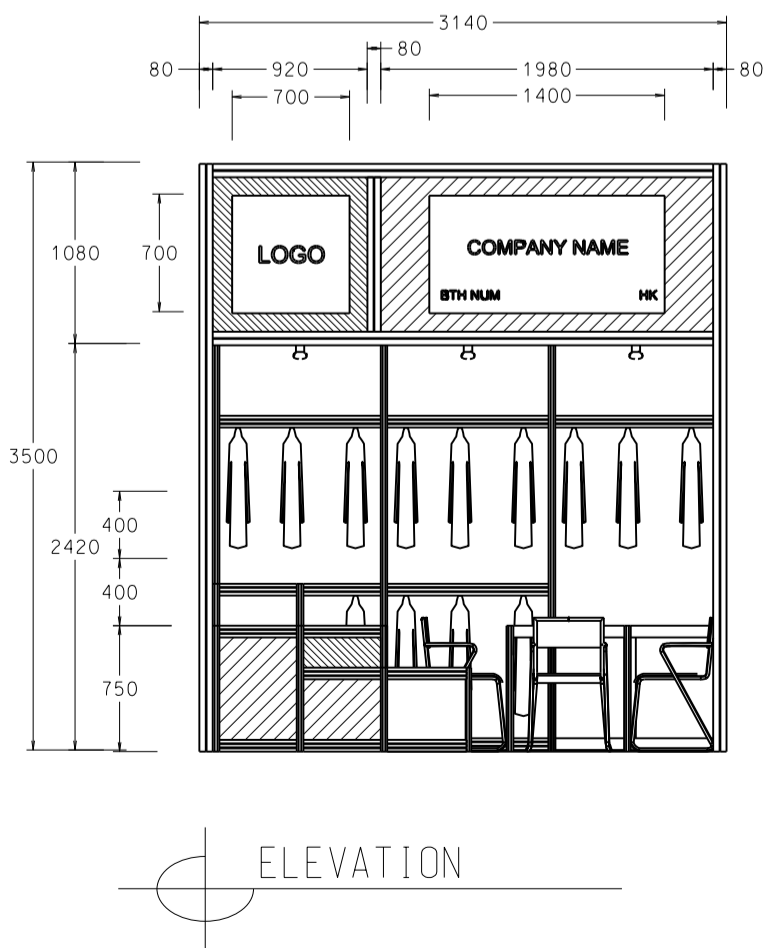

CUT-OUT PLYWOOD SHAPE COLOR STICKER LAMINATION (RESPECT M-3178 ORANGE)

BOOTH SPECIFICATIONS		QTY.
	LOCKABLE CABINET 1000L x 500W x 750H mm	1
	1mL GARMET RAIL	5
	DISPLAY PLATFORM IN STICKER LAMINATIONS 500 / 750 / 1000mmH	1
	13W LED LAMP SPOTLIGHT (YELLOW LIGHT)	3
	13W LED LAMP LONGARMED SPOTLIGHT (300MM) (YELLOW LIGHT)	2
	500w SQUARE PIN SOCKET	1
	700W x 700D x 750H mm MEETING TABLE	1
	BLACK LEATHER CHAIR	3
	CEILING BEAM	3M
	COMPANY LOGO	1
	RUBBISH BIN & CARPET (9sqm.)	

Hong Kong Baby Products Fair

香港嬰兒用品展

3M x 3M Deluxe Left Corner Booth (FOR GARMENT)

三米乘三米高級左邊角位攤位

CUT-OUT PLYWOOD SHAPE
COLOR STICKER LAMINATION
(RESPECT M-3178 ORANGE)

STICKER FIN.
(RESPECT M-3164 GREEN)

WHITE FOAMBOARD W/
BLACK STICKER COMPANY NAME

WHITE FOAMBOARD W/
BLACK STICKER COMPANY NAME

BOOTH SPECIFICATIONS		QTY.
	LOCKABLE CABINET 1000L x 500W x 750H mm	1
	1mL GARMENT RAIL	5
	DISPLAY PLATFORM IN STICKER LAMINATIONS 500 / 750 / 1000mmH	1
	13W LED LAMP SPOTLIGHT (YELLOW LIGHT)	3
	13W LED LAMP LONGARMED SPOTLIGHT (300MM) (YELLOW LIGHT)	2
	500w SQUARE PIN SOCKET	1
	700W x 700D x 750H mm MEETING TABLE	1
	BLACK LEATHER CHAIR	3
	CEILING BEAM	3M
	COMPANY LOGO	2
	RUBBISH BIN & CARPET (9sqm.)	

3M x 3M Deluxe Right Corner Booth (FOR GARMENT)

三米乘三米高級右邊角位攤位

PLAN

WHITE FOAMBOARD W/
BLACK STICKER COMPANY NAME

CUT-OUT PLYWOOD SHAPE
COLOR STICKER LAMINATION
(RESPECT M-3178 ORANGE)

PERSPECTIVE

ELEVATION

BOOTH SPECIFICATIONS		QTY.
	LOCKABLE CABINET 1000L x 500W x 750H mm	1
	1mL GARMET RAIL	5
	DISPLAY PLATFORM IN STICKER LAMINATIONS 500 / 750 / 1000mmH	1
	13W LED LAMP SPOTLIGHT (YELLOW LIGHT)	3
	13W LED LAMP LONGARMED SPOTLIGHT (300MM) (YELLOW LIGHT)	2
	500w SQUARE PIN SOCKET	1
	700W x 700D x 750H mm MEETING TABLE	1
	BLACK LEATHER CHAIR	3
	CEILING BEAM	3M
	COMPANY LOGO	2
	RUBBISH BIN & CARPET (9sqm.)	