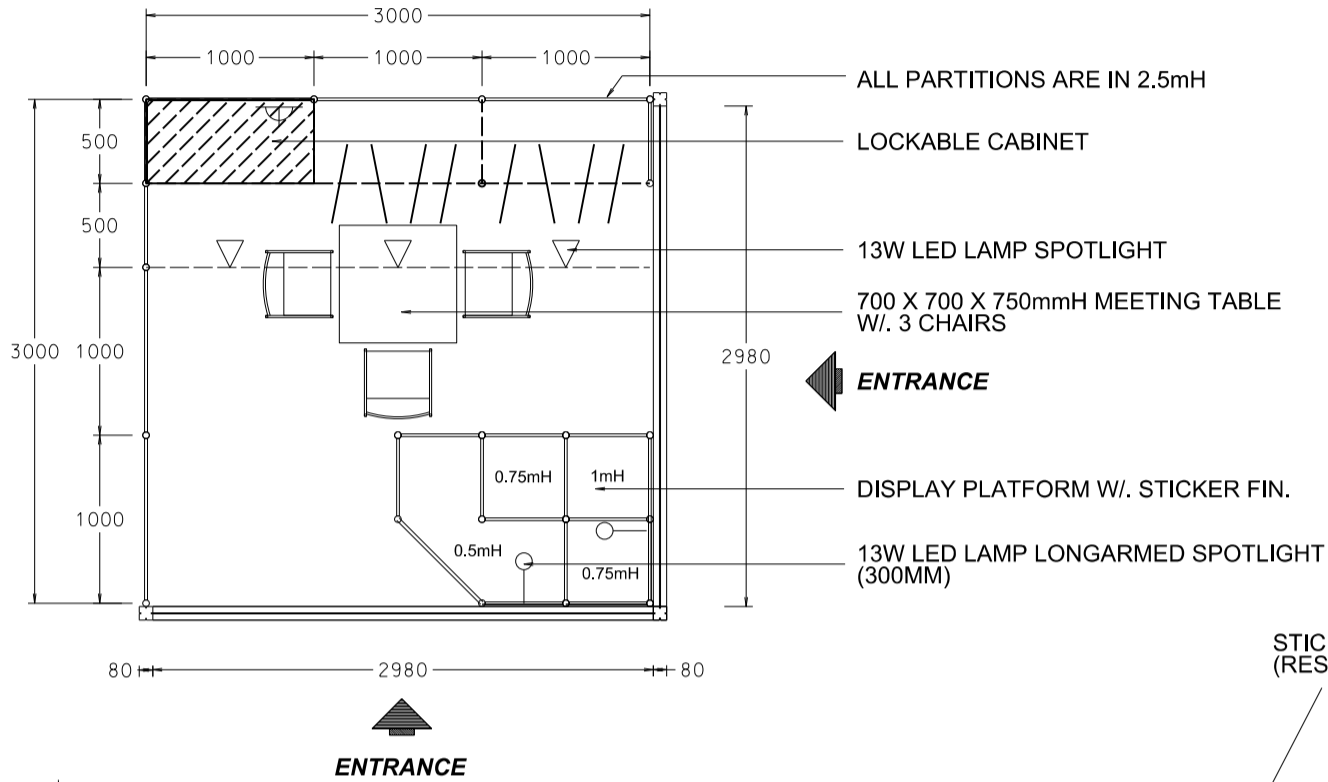

CUT-OUT PLYWOOD SHAPE COLOR STICKER LAMINATION (RESPECT M-3178 ORANGE)

BOOTH SPECIFICATIONS		QTY.
	LOCKABLE CABINET 1000L x 500W x 750H mm	1
	1mL GARMET RAIL	5
	DISPLAY PLATFORM IN STICKER LAMINATIONS 500 / 750 / 1000mmH	1
	13W LED LAMP SPOTLIGHT (YELLOW LIGHT)	3
	13W LED LAMP LONGARMED SPOTLIGHT (300MM) (YELLOW LIGHT)	2
	500w SQUARE PIN SOCKET	1
	700W x 700D x 750H mm MEETING TABLE	1
	BLACK LEATHER CHAIR	3
	CEILING BEAM	3M
	COMPANY LOGO	1
	RUBBISH BIN & CARPET (9sqm.)	

Hong Kong Baby Products Fair

香港嬰兒用品展

3M x 3M Deluxe Left Corner Booth (FOR GARMENT)

三米乘三米高級左邊角位攤位

CUT-OUT PLYWOOD SHAPE
COLOR STICKER LAMINATION
(RESPECT M-3178 ORANGE)

STICKER FIN.
(RESPECT M-3164 GREEN)

WHITE FOAMBOARD W/
BLACK STICKER COMPANY NAME

WHITE FOAMBOARD W/
BLACK STICKER COMPANY NAME

BOOTH SPECIFICATIONS		QTY.
	LOCKABLE CABINET 1000L x 500W x 750H mm	1
	1mL GARMENT RAIL	5
	DISPLAY PLATFORM IN STICKER LAMINATIONS 500 / 750 / 1000mmH	1
	13W LED LAMP SPOTLIGHT (YELLOW LIGHT)	3
	13W LED LAMP LONGARMED SPOTLIGHT (300MM) (YELLOW LIGHT)	2
	500w SQUARE PIN SOCKET	1
	700W x 700D x 750H mm MEETING TABLE	1
	BLACK LEATHER CHAIR	3
	CEILING BEAM	3M
	COMPANY LOGO	2
	RUBBISH BIN & CARPET (9sqm.)	

3M x 3M Deluxe Right Corner Booth (FOR GARMENT)

三米乘三米高級右邊角位攤位

PLAN

WHITE FOAMBOARD W/
BLACK STICKER COMPANY NAME

CUT-OUT PLYWOOD SHAPE
COLOR STICKER LAMINATION
(RESPECT M-3178 ORANGE)

PERSPECTIVE

ELEVATION

BOOTH SPECIFICATIONS		QTY.
	LOCKABLE CABINET 1000L x 500W x 750H mm	1
	1mL GARMET RAIL	5
	DISPLAY PLATFORM IN STICKER LAMINATIONS 500 / 750 / 1000mmH	1
	13W LED LAMP SPOTLIGHT (YELLOW LIGHT)	3
	13W LED LAMP LONGARMED SPOTLIGHT (300MM) (YELLOW LIGHT)	2
	500w SQUARE PIN SOCKET	1
	700W x 700D x 750H mm MEETING TABLE	1
	BLACK LEATHER CHAIR	3
	CEILING BEAM	3M
	COMPANY LOGO	2
	RUBBISH BIN & CARPET (9sqm.)	