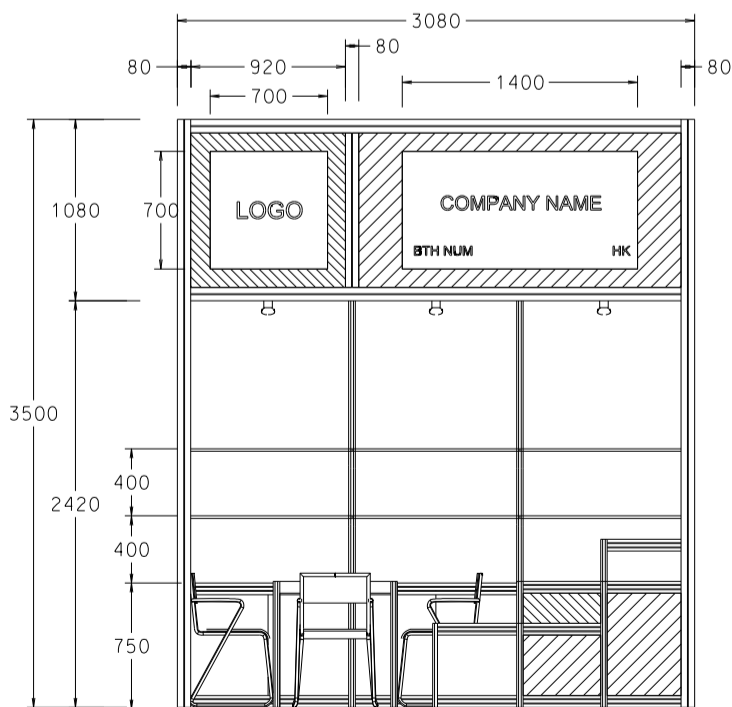

Hong Kong Baby Products Fair

香港嬰兒用品展

3M x 3M Deluxe Booth

三米乘三米高級攤位

CUT-OUT PLYWOOD SHAPE
COLOR STICKER LAMINATION
(RESPECT M-3164 GREEN)

WHITE FOAMBOARD W/
BLACK STICKER COMPANY NAME

WHITE FOAMBOARD W/
BLACK STICKER COMPANY NAME
CUT-OUT PLYWOOD SHAPE
COLOR STICKER LAMINATION
(RESPECT M-3178 ORANGE)

BOOTH SPECIFICATIONS

		QTY.
	LOCKABLE CABINET 1000L x 500W x 750H mm	3
	WOODEN DISPLAY SHELF FLAT (3000W X 300D mm)	2
	DISPLAY PLATFORM IN STICKER LAMINATIONS 500 / 750 / 1000mmH	1
	13W LED LAMP SPOTLIGHT (YELLOW LIGHT)	3
	13W LED LAMP LONGARMED SPOTLIGHT (300MM) (YELLOW LIGHT)	2
	500w SQUARE PIN SOCKET	1
	700W x 700D x 750H mm MEETING TABLE	1
	BLACK LEATHER CHAIR	3
	CEILING BEAM	3M
	COMPANY LOGO	1
	RUBBISH BIN & CARPET (9sqm.)	

CUT-OUT PLYWOOD SHAPE
COLOR STICKER LAMINATION
(RESPECT M-3178 ORANGE)

BOOTH SPECIFICATIONS		QTY.
	LOCKABLE CABINET 1000L x 500W x 750H mm	3
	WOODEN DISPLAY SHELF FLAT (3000W X 300D mm)	2
	DISPLAY PLATFORM IN STICKER LAMINATIONS 500 / 750 / 1000mmH	1
	13W LED LAMP SPOTLIGHT (YELLOW LIGHT)	3
	13W LED LAMP LONGARMED SPOTLIGHT (300MM) (YELLOW LIGHT)	2
	500w SQUARE PIN SOCKET	1
	700W x 700D x 750H mm MEETING TABLE	1
	BLACK LEATHER CHAIR	3
	CEILING BEAM	3M
	COMPANY LOGO	2
	RUBBISH BIN & CARPET (9sqm.)	

Hong Kong Baby Products Fair

香港嬰兒用品展

3M x 3M Deluxe Right Corner Booth

三米乘三米高級右邊角位攤位

BOOTH SPECIFICATIONS		QTY.
	LOCKABLE CABINET 1000L x 500W x 750H mm	3
	WOODEN DISPLAY SHELF FLAT (3000W X 300D mm)	2
	DISPLAY PLATFORM IN STICKER LAMINATIONS 500 / 750 / 1000mmH	1
	13W LED LAMP SPOTLIGHT (YELLOW LIGHT)	3
	13W LED LAMP LONGARMED SPOTLIGHT (300MM) (YELLOW LIGHT)	2
	500w SQUARE PIN SOCKET	1
	700w x 700D x 750H mm MEETING TABLE	1
	BLACK LEATHER CHAIR	3
	CEILING BEAM	3M
	COMPANY LOGO	2
	RUBBISH BIN & CARPET (9sqm.)	