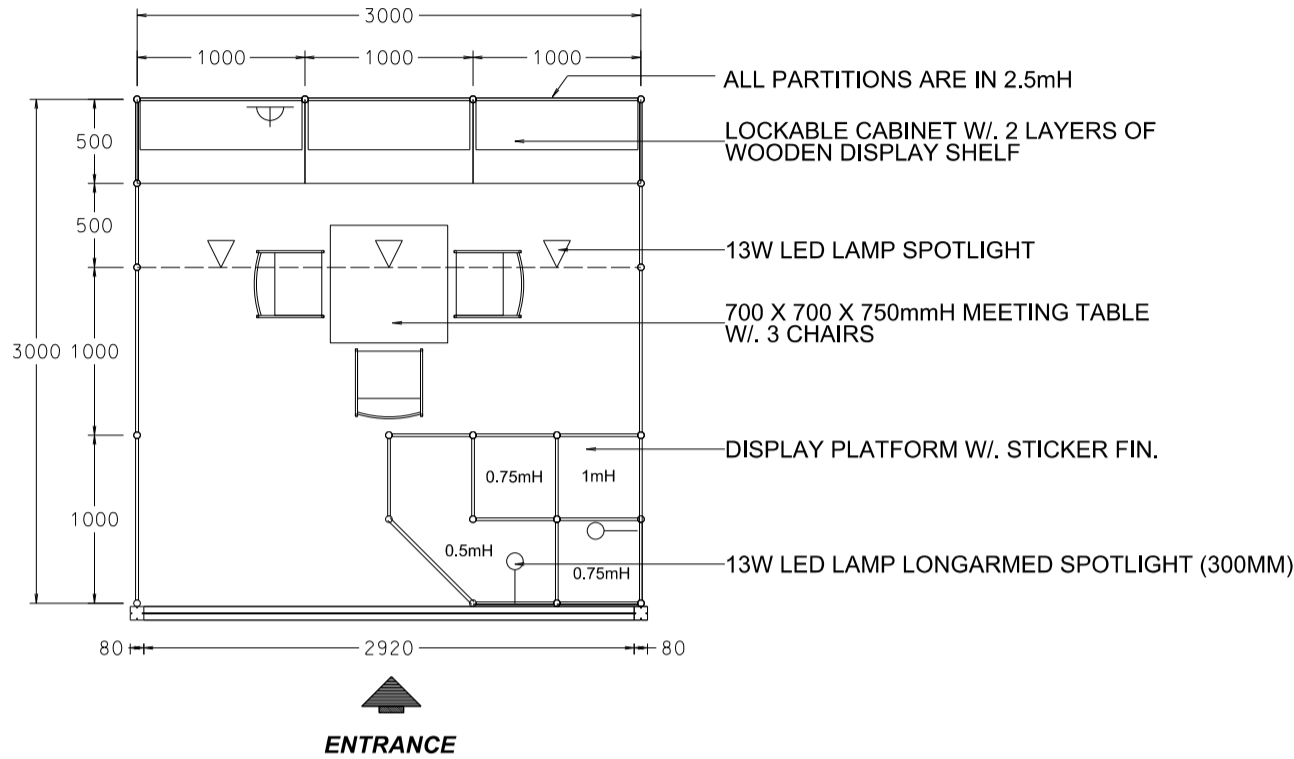

Hong Kong Baby Products Fair

香港嬰兒用品展

3M x 3M Deluxe Booth

三米乘三米高級攤位

CUT-OUT PLYWOOD SHAPE
COLOR STICKER LAMINATION
(RESPECT M-3164 GREEN)

WHITE FOAMBOARD W/
BLACK STICKER COMPANY NAME

WHITE FOAMBOARD W/
BLACK STICKER COMPANY NAME
CUT-OUT PLYWOOD SHAPE
COLOR STICKER LAMINATION
(RESPECT M-3178 ORANGE)

BOOTH SPECIFICATIONS

		QTY.
	LOCKABLE CABINET 1000L x 500W x 750H mm	3
	WOODEN DISPLAY SHELF FLAT (3000W X 300D mm)	2
	DISPLAY PLATFORM IN STICKER LAMINATIONS 500 / 750 / 1000mmH	1
	13W LED LAMP SPOTLIGHT (YELLOW LIGHT)	3
	13W LED LAMP LONGARMED SPOTLIGHT (300MM) (YELLOW LIGHT)	2
	500w SQUARE PIN SOCKET	1
	700W x 700D x 750H mm MEETING TABLE	1
	BLACK LEATHER CHAIR	3
	CEILING BEAM	3M
	COMPANY LOGO	1
	RUBBISH BIN & CARPET (9sqm.)	

CUT-OUT PLYWOOD SHAPE
COLOR STICKER LAMINATION
(RESPECT M-3178 ORANGE)

BOOTH SPECIFICATIONS		QTY.
	LOCKABLE CABINET 1000L x 500W x 750H mm	3
	WOODEN DISPLAY SHELF FLAT (3000W X 300D mm)	2
	DISPLAY PLATFORM IN STICKER LAMINATIONS 500 / 750 / 1000mmH	1
	13W LED LAMP SPOTLIGHT (YELLOW LIGHT)	3
	13W LED LAMP LONGARMED SPOTLIGHT (300MM) (YELLOW LIGHT)	2
	500w SQUARE PIN SOCKET	1
	700W x 700D x 750H mm MEETING TABLE	1
	BLACK LEATHER CHAIR	3
	CEILING BEAM	3M
	COMPANY LOGO	2
	RUBBISH BIN & CARPET (9sqm.)	

Hong Kong Baby Products Fair

香港嬰兒用品展

3M x 3M Deluxe Right Corner Booth

三米乘三米高級右邊角位攤位

BOOTH SPECIFICATIONS		QTY.
	LOCKABLE CABINET 1000L x 500W x 750H mm	3
	WOODEN DISPLAY SHELF FLAT (3000W X 300D mm)	2
	DISPLAY PLATFORM IN STICKER LAMINATIONS 500 / 750 / 1000mmH	1
	13W LED LAMP SPOTLIGHT (YELLOW LIGHT)	3
	13W LED LAMP LONGARMED SPOTLIGHT (300MM) (YELLOW LIGHT)	2
	500w SQUARE PIN SOCKET	1
	700w x 700D x 750H mm MEETING TABLE	1
	BLACK LEATHER CHAIR	3
	CEILING BEAM	3M
	COMPANY LOGO	2
	RUBBISH BIN & CARPET (9sqm.)	