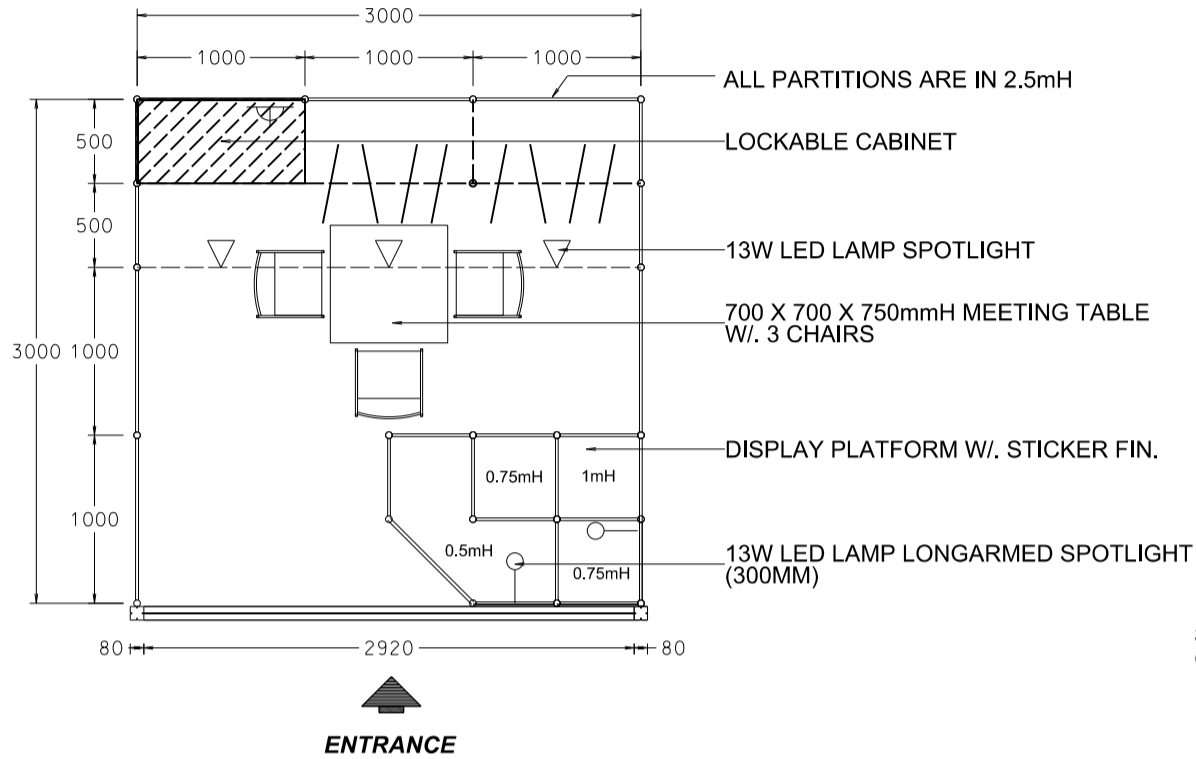

Hong Kong Baby Products Fair

香港嬰兒用品展

3M x 3M Deluxe Booth (FOR GARMENT)

三米乘三米高級攤位

STICKER FIN. (RESPECT M-3164 GREEN)

WHITE FOAMBOARD W/ BLACK STICKER COMPANY NAME

WHITE FOAMBOARD W/ BLACK STICKER COMPANY NAME

CUT-OUT PLYWOOD SHAPE COLOR STICKER LAMINATION (RESPECT M-3178 ORANGE)