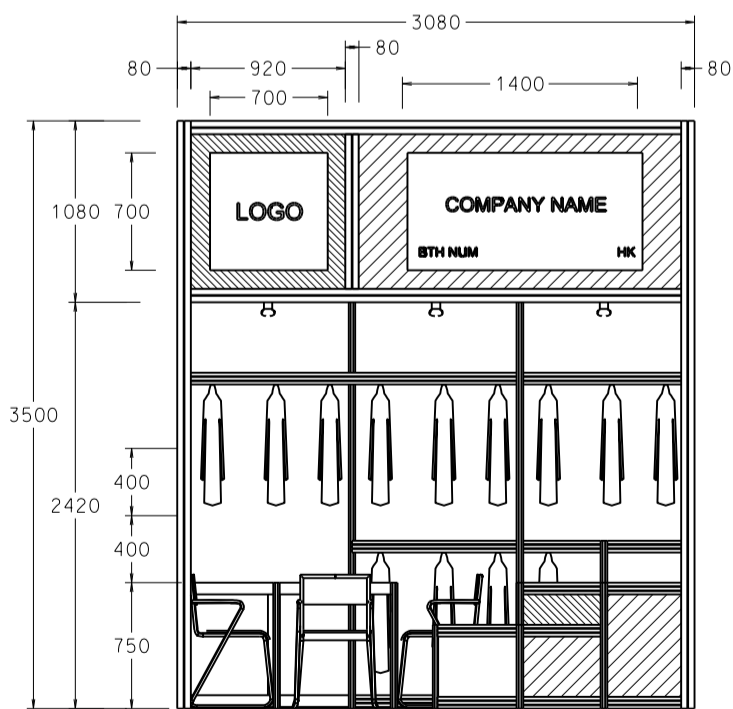

BOOTH SPECIFICATIONS

		QTY.
	LOCKABLE CABINET 1000L x 500W x 750H mm	3
	WOODEN DISPLAY SHELF FLAT (3000W X 300D mm)	2
	DISPLAY PLATFORM IN STICKER LAMINATIONS 500 / 750 / 1000mmH	1
	13W LED LAMP SPOTLIGHT (YELLOW LIGHT)	3
	13W LED LAMP LONGARMED SPOTLIGHT (300MM) (YELLOW LIGHT)	2
	500w SQUARE PIN SOCKET	1
	700W x 700D x 750H mm MEETING TABLE	1
	BLACK LEATHER CHAIR	3
	CEILING BEAM	3M
	COMPANY LOGO	1
	RUBBISH BIN & CARPET (9sqm.)	

CUT-OUT PLYWOOD SHAPE
COLOR STICKER LAMINATION
(RESPECT M-3178 ORANGE)

BOOTH SPECIFICATIONS		QTY.
	LOCKABLE CABINET 1000L x 500W x 750H mm	3
	WOODEN DISPLAY SHELF FLAT (3000W X 300D mm)	2
	DISPLAY PLATFORM IN STICKER LAMINATIONS 500 / 750 / 1000mmH	1
	13W LED LAMP SPOTLIGHT (YELLOW LIGHT)	3
	13W LED LAMP LONGARMED SPOTLIGHT (300MM) (YELLOW LIGHT)	2
	500w SQUARE PIN SOCKET	1
	700W x 700D x 750H mm MEETING TABLE	1
	BLACK LEATHER CHAIR	3
	CEILING BEAM	3M
	COMPANY LOGO	2
	RUBBISH BIN & CARPET (9sqm.)	

Hong Kong Baby Products Fair

香港嬰兒用品展

3M x 3M Deluxe Right Corner Booth

三米乘三米高級右邊角位攤位

BOOTH SPECIFICATIONS		QTY.
	LOCKABLE CABINET 1000L x 500W x 750H mm	3
	WOODEN DISPLAY SHELF FLAT (3000W X 300D mm)	2
	DISPLAY PLATFORM IN STICKER LAMINATIONS 500 / 750 / 1000mmH	1
	13W LED LAMP SPOTLIGHT (YELLOW LIGHT)	3
	13W LED LAMP LONGARMED SPOTLIGHT (300MM) (YELLOW LIGHT)	2
	500w SQUARE PIN SOCKET	1
	700w x 700D x 750H mm MEETING TABLE	1
	BLACK LEATHER CHAIR	3
	CEILING BEAM	3M
	COMPANY LOGO	2
	RUBBISH BIN & CARPET (9sqm.)	

CUT-OUT PLYWOOD SHAPE COLOR STICKER LAMINATION (RESPECT M-3178 ORANGE)

BOOTH SPECIFICATIONS		QTY.
	LOCKABLE CABINET 1000L x 500W x 750H mm	1
	1mL GARMET RAIL	5
	DISPLAY PLATFORM IN STICKER LAMINATIONS 500 / 750 / 1000mmH	1
	13W LED LAMP SPOTLIGHT (YELLOW LIGHT)	3
	13W LED LAMP LONGARMED SPOTLIGHT (300MM) (YELLOW LIGHT)	2
	500w SQUARE PIN SOCKET	1
	700W x 700D x 750H mm MEETING TABLE	1
	BLACK LEATHER CHAIR	3
	CEILING BEAM	3M
	COMPANY LOGO	1
	RUBBISH BIN & CARPET (9sqm.)	