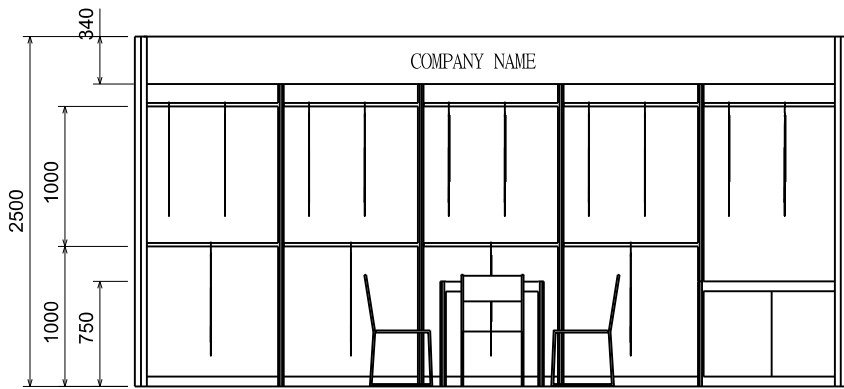

五米乘三米標準成衣展台（左邊角位）

PLAN
平面圖

ELEVATION
正面圖

PERSPECTIVE
透視圖

| BOOTH SPECIFICATIONS 攤位規格 | | QTY. |
|---------------------------|--|------|
| | 1000W x 500D x 750H CABINET 有鎖儲物櫃 | 1 |
| | GARMENT RAIL 掛衣通 | 9 |
| | 13W LED LAMP SPOTLIGHT (YELLOW LIGHT) 13瓦特LED燈膽短臂射燈（黃光） | 5 |
| | 13W LED LAMP LONGARMED SPOTLIGHT (YELLOW LIGHT) 13瓦特LED燈膽長臂射燈（黃光） | 3 |
| | 700W x 700D x 750H MEETING TABLE 會議桌（正方檯） | 1 |
| | BLACK LEATHER CHAIR 黑皮椅 | 3 |
| --- | CEILING BEAM 天花樑 | 5M |
| | RUBBISH BIN & CARPET (15sqm.) 廢紙箱及地毯 | |

Garment hanger will not be included as basic booth facilities.

攤位設施不包括衣架

*The Hong Kong Trade Development Council reserves the right to change the configuration if necessary.

*如有需要，香港貿易發展局有權更改攤位結構。

5M x 3M Standard Garment Booth (Right Corner)

五米乘三米標準成衣展台(右邊角位)

PLAN
平面圖

ELEVATION
正面圖

PERSPECTIVE
透視圖

| BOOTH SPECIFICATIONS 攤位規格 | | QTY. |
|---------------------------|---|------|
| | 1000W x 500D x 750H CABINET 有鎖儲物櫃 | 1 |
| | GARMENT RAIL 掛衣通 | 9 |
| | 13W LED LAMP SPOTLIGHT (YELLOW LIGHT) 13瓦特LED燈膽短臂射燈 (黃光) | 5 |
| | 13W LED LAMP LONGARMED SPOTLIGHT (YELLOW LIGHT) 13瓦特LED燈膽長臂射燈 (黃光) | 3 |
| | 700W x 700D x 750H MEETING TABLE 會議桌 (正方檯) | 1 |
| | BLACK LEATHER CHAIR 黑皮椅 | 3 |
| --- | CEILING BEAM 天花樑 | 5M |
| | RUBBISH BIN & CARPET (15sqm.) 廢紙箱及地毯 | |