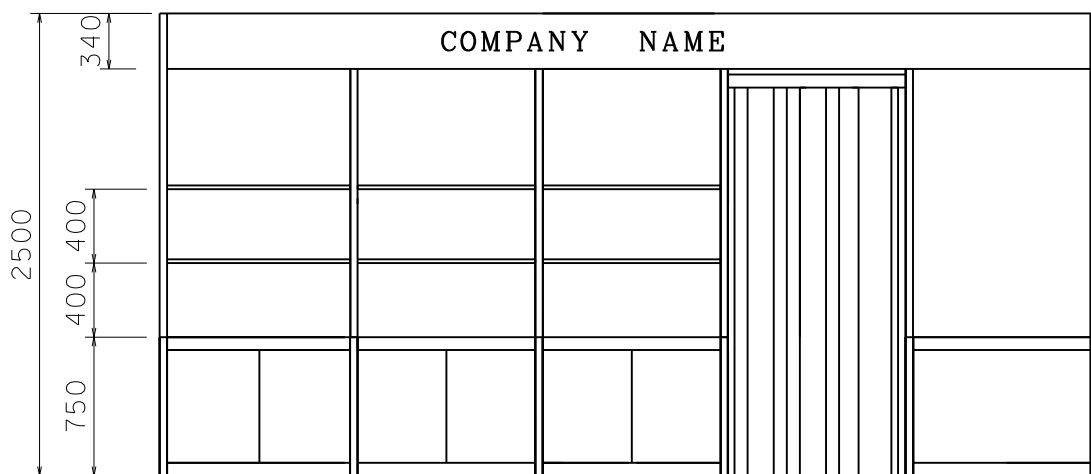

Hong Kong Baby Products Fair

香港嬰兒用品展

5M x 3M Standard Booth with Meeting Room Specification

五米乘三米標準攤位附設會議房規格

| BOOTH SPECIFICATIONS 攤位規格 | | QTY. |
|---------------------------|---|------|
| | CABINET 連鎖地櫃 (1000L x 500W x 750H mm) | 5 |
| | WOODEN DISPLAY SHELF FLAT 層板 (3000W X 300D mm) | 2 |
| | WOODEN DISPLAY SHELF FLAT 層板 (1000W X 300D mm) | 4 |
| | 13W LED LAMP SPOTLIGHT(YELLOW LIGHT) 13瓦特LED燈膽短臂射燈 (黃光) | 5 |
| | 13W LED LAMP LONGARMED SPOTLIGHT (YELLOW LIGHT) 13瓦特LED燈膽長臂射燈 (黃光) | 2 |
| | MEETING TABLE 會議檯 (700W x 700D x 750H mm) | 1 |
| | BLACK LEATHER CHAIR 黑皮椅 | 3 |
| | CEILING BEAM 天花樑 | 8M |
| | DISPLAY PLATFORM 陳列組合 | 1 |
| | FOLDING DOOR 摺門 (1mW) | 1 |
| | RUBBISH BIN & CARPET 廢紙箱及地毯 (15 sq.m.) | |

五米乘三米標準攤位附設會議房規格 (左邊角位)

| BOOTH SPECIFICATIONS 攤位規格 | | QTY. |
|---------------------------|---|------|
| | CABINET 連鎖地櫃 (1000L x 500W x 750H mm) | 5 |
| | WOODEN DISPLAY SHELF FLAT 層板 (3000W X 300D mm) | 2 |
| | WOODEN DISPLAY SHELF FLAT 層板 (1000W X 300D mm) | 4 |
| | 13W LED LAMP SPOTLIGHT(YELLOW LIGHT) 13瓦特LED燈膽短臂射燈 (黃光) | 5 |
| | 13W LED LAMP LONGARMED SPOTLIGHT (YELLOW LIGHT) 13瓦特LED燈膽長臂射燈 (黃光) | 2 |
| | MEETING TABLE 會議檯 (700W x 700D x 750H mm) | 1 |
| | BLACK LEATHER CHAIR 黑皮椅 | 3 |
| | CEILING BEAM 天花樑 | 8M |
| | DISPLAY PLATFORM 陳列組合 | 1 |
| | FOLDING DOOR 摺門 (1mW) | 1 |
| | RUBBISH BIN & CARPET 廢紙箱及地毯 (15 sq.m.) | |