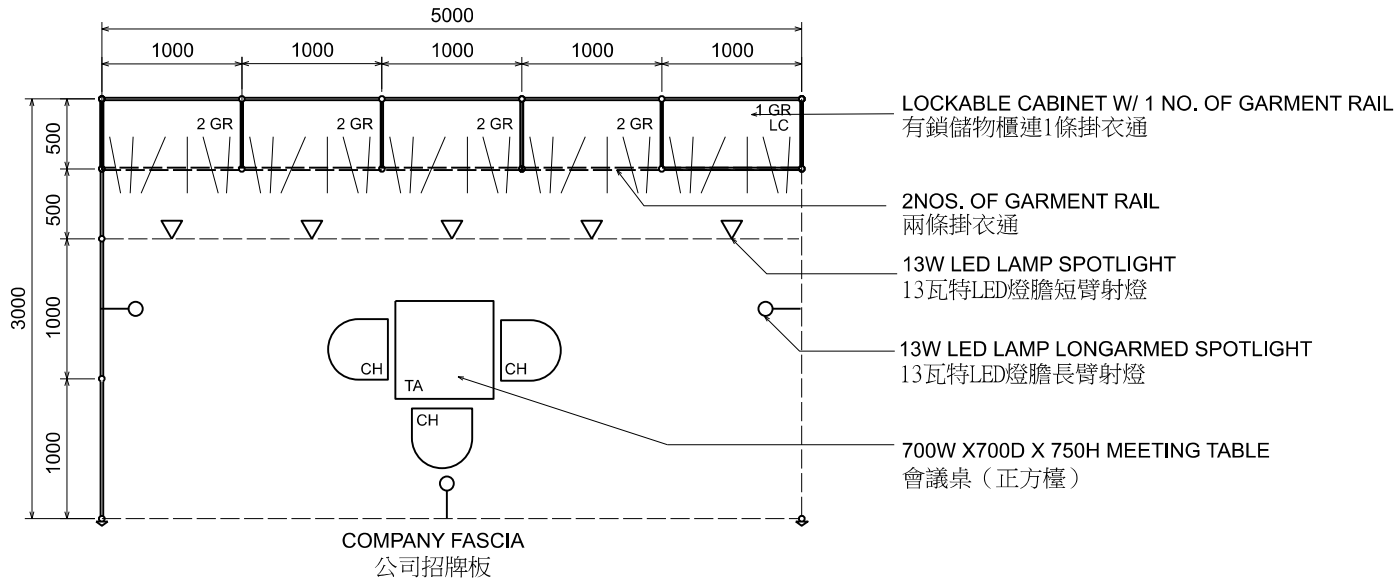

五米乘三米標準成衣展台（左邊角位）

PLAN
平面圖

ELEVATION
正面圖

PERSPECTIVE
透視圖

| BOOTH SPECIFICATIONS 攤位規格 | | QTY. |
|---------------------------|--|------|
| | 1000W x 500D x 750H CABINET 有鎖儲物櫃 | 1 |
| | GARMENT RAIL 掛衣通 | 9 |
| | 13W LED LAMP SPOTLIGHT (YELLOW LIGHT) 13瓦特LED燈膽短臂射燈（黃光） | 5 |
| | 13W LED LAMP LONGARMED SPOTLIGHT (YELLOW LIGHT) 13瓦特LED燈膽長臂射燈（黃光） | 3 |
| | 700W x 700D x 750H MEETING TABLE 會議桌（正方檯） | 1 |
| | BLACK LEATHER CHAIR 黑皮椅 | 3 |
| --- | CEILING BEAM 天花樑 | 5M |
| | RUBBISH BIN & CARPET (15sqm.) 廢紙箱及地毯 | |

Garment hanger will not be included as basic booth facilities.

攤位設施不包括衣架

*The Hong Kong Trade Development Council reserves the right to change the configuration if necessary.

*如有需要，香港貿易發展局有權更改攤位結構。

5M x 3M Standard Garment Booth (Right Corner)

五米乘三米標準成衣展台(右邊角位)

PLAN
平面圖

ELEVATION
正面圖

PERSPECTIVE
透視圖

| BOOTH SPECIFICATIONS 攤位規格 | | QTY. |
|---------------------------|---|------|
| | 1000W x 500D x 750H CABINET 有鎖儲物櫃 | 1 |
| | GARMENT RAIL 掛衣通 | 9 |
| | 13W LED LAMP SPOTLIGHT (YELLOW LIGHT) 13瓦特LED燈膽短臂射燈 (黃光) | 5 |
| | 13W LED LAMP LONGARMED SPOTLIGHT (YELLOW LIGHT) 13瓦特LED燈膽長臂射燈 (黃光) | 3 |
| | 700W x 700D x 750H MEETING TABLE 會議桌 (正方檯) | 1 |
| | BLACK LEATHER CHAIR 黑皮椅 | 3 |
| --- | CEILING BEAM 天花樑 | 5M |
| | RUBBISH BIN & CARPET (15sqm.) 廢紙箱及地毯 | |