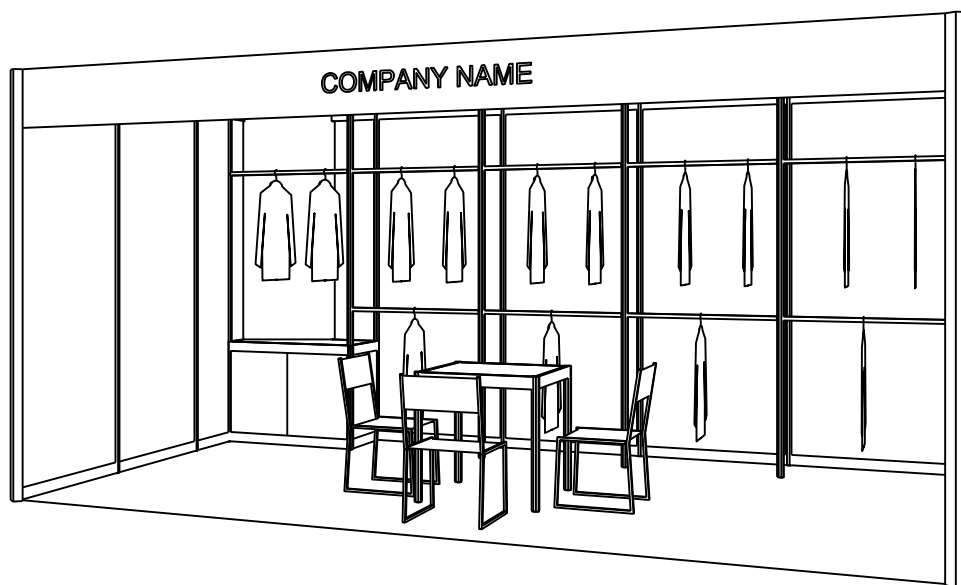

Hong Kong Baby Products Fair

香港嬰兒用品展

5M x 3M Standard Booth with Meeting Room Specification (Right Corner)

五米乘三米標準攤位附設會議房規格 (右邊角位)

| BOOTH SPECIFICATIONS 攤位規格 | | QTY. |
|---------------------------|---|------|
| | CABINET 連鎖地櫃 (1000L x 500W x 750H mm) | 5 |
| | WOODEN DISPLAY SHELF FLAT 層板 (3000W X 300D mm) | 2 |
| | WOODEN DISPLAY SHELF FLAT 層板 (1000W X 300D mm) | 4 |
| | 13W LED LAMP SPOTLIGHT(YELLOW LIGHT) 13瓦特LED燈膽短臂射燈 (黃光) | 5 |
| | 13W LED LAMP LONGARMED SPOTLIGHT (YELLOW LIGHT) 13瓦特LED燈膽長臂射燈 (黃光) | 2 |
| | MEETING TABLE 會議檯 (700W x 700D x 750H mm) | 1 |
| | BLACK LEATHER CHAIR 黑皮椅 | 3 |
| | CEILING BEAM 天花樑 | 8M |
| | DISPLAY PLATFORM 陳列組合 | 1 |
| | FOLDING DOOR 摺門 (1mW) | 1 |
| | RUBBISH BIN & CARPET 廢紙箱及地毯 (15 sq.m.) | |

*The Hong Kong Trade Development Council reserves the right to change the configuration if necessary.

*如有需要，香港貿易發展局有權更改攤位結構。

5M x 3M Standard Garment Booth

五米乘三米標準成衣展台

PLAN
平面圖

ELEVATION
正面圖

PERSPECTIVE
透視圖

| BOOTH SPECIFICATIONS 攤位規格 | | QTY. |
|---------------------------|---|------|
| | 1000W x 500D x 750H CABINET 有鎖儲物櫃 | 1 |
| | GARMENT RAIL 掛衣通 | 9 |
| | 13W LED LAMP SPOTLIGHT (YELLOW LIGHT) 13瓦特LED燈膽短臂射燈 (黃光) | 5 |
| | 13W LED LAMP LONGARMED SPOTLIGHT (YELLOW LIGHT) 13瓦特LED燈膽長臂射燈 (黃光) | 3 |
| | 700W x 700D x 750H MEETING TABLE 會議桌 (正方檯) | 1 |
| | BLACK LEATHER CHAIR 黑皮椅 | 3 |
| --- | CEILING BEAM 天花樑 | 5M |
| | RUBBISH BIN & CARPET (15sqm.) 廢紙箱及地毯 | |