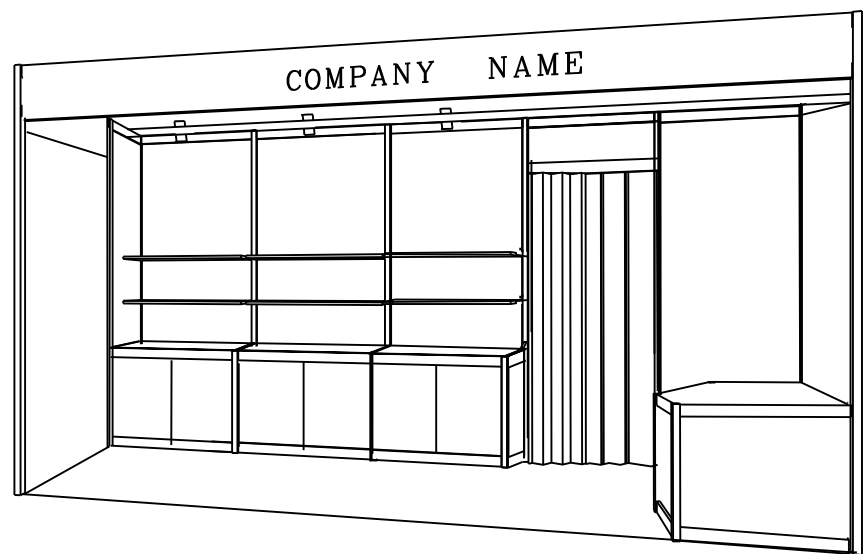

Hong Kong Baby Products Fair

香港嬰兒用品展

5M x 3M Standard Booth with Meeting Room Specification

五米乘三米標準攤位附設會議房規格

| BOOTH SPECIFICATIONS 攤位規格 | | QTY. |
|---------------------------|---|------|
| | CABINET 連鎖地櫃 (1000L x 500W x 750H mm) | 5 |
| | WOODEN DISPLAY SHELF FLAT 層板 (3000W X 300D mm) | 2 |
| | WOODEN DISPLAY SHELF FLAT 層板 (1000W X 300D mm) | 4 |
| | 13W LED LAMP SPOTLIGHT(YELLOW LIGHT) 13瓦特LED燈膽短臂射燈 (黃光) | 5 |
| | 13W LED LAMP LONGARMED SPOTLIGHT (YELLOW LIGHT) 13瓦特LED燈膽長臂射燈 (黃光) | 2 |
| | MEETING TABLE 會議檯 (700W x 700D x 750H mm) | 1 |
| | BLACK LEATHER CHAIR 黑皮椅 | 3 |
| | CEILING BEAM 天花樑 | 8M |
| | DISPLAY PLATFORM 陳列組合 | 1 |
| | FOLDING DOOR 摺門 (1mW) | 1 |
| | RUBBISH BIN & CARPET 廢紙箱及地毯 (15 sq.m.) | |

*The Hong Kong Trade Development Council reserves the right to change the configuration if necessary.

*如有需要，香港貿易發展局有權更改攤位結構。

Hong Kong Baby Products Fair

香港嬰兒用品展

5M x 3M Standard Booth with Meeting Room Specification (Left Corner)

五米乘三米標準攤位附設會議房規格 (左邊角位)

| BOOTH SPECIFICATIONS 攤位規格 | | QTY. |
|---------------------------|---|------|
| | CABINET 連鎖地櫃 (1000L x 500W x 750H mm) | 5 |
| | WOODEN DISPLAY SHELF FLAT 層板 (3000W X 300D mm) | 2 |
| | WOODEN DISPLAY SHELF FLAT 層板 (1000W X 300D mm) | 4 |
| | 13W LED LAMP SPOTLIGHT(YELLOW LIGHT) 13瓦特LED燈膽短臂射燈 (黃光) | 5 |
| | 13W LED LAMP LONGARMED SPOTLIGHT (YELLOW LIGHT) 13瓦特LED燈膽長臂射燈 (黃光) | 2 |
| | MEETING TABLE 會議檯 (700W x 700D x 750H mm) | 1 |
| | BLACK LEATHER CHAIR 黑皮椅 | 3 |
| | CEILING BEAM 天花樑 | 8M |
| | DISPLAY PLATFORM 陳列組合 | 1 |
| | FOLDING DOOR 摺門 (1mW) | 1 |
| | RUBBISH BIN & CARPET 廢紙箱及地毯 (15 sq.m.) | |