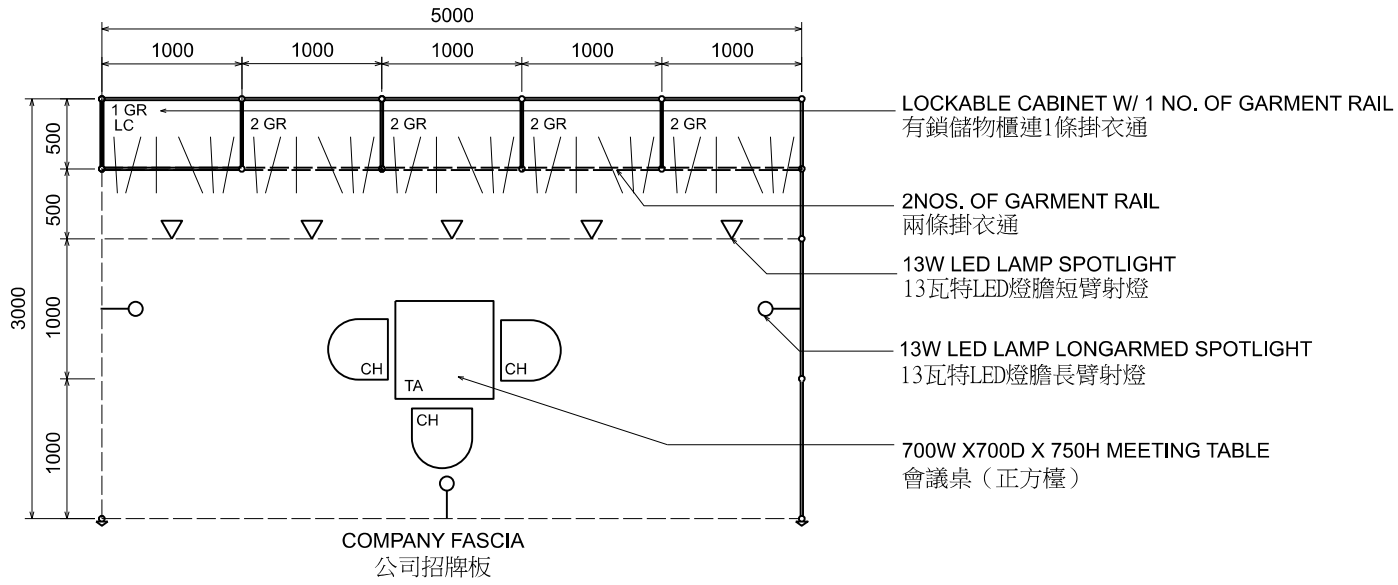

Garment hanger will not be included as basic booth facilities.

攤位設施不包括衣架

*The Hong Kong Trade Development Council reserves the right to change the configuration if necessary.

*如有需要，香港貿易發展局有權更改攤位結構。

5M x 3M Standard Garment Booth (Left Corner)

五米乘三米標準成衣展台（左邊角位）

PLAN
平面圖

ELEVATION
正面圖

PERSPECTIVE
透視圖

| BOOTH SPECIFICATIONS 攤位規格 | | QTY. |
|---------------------------|--|------|
| | 1000W x 500D x 750H CABINET 有鎖儲物櫃 | 1 |
| | GARMENT RAIL 掛衣通 | 9 |
| | 13W LED LAMP SPOTLIGHT (YELLOW LIGHT) 13瓦特LED燈膽短臂射燈（黃光） | 5 |
| | 13W LED LAMP LONGARMED SPOTLIGHT (YELLOW LIGHT) 13瓦特LED燈膽長臂射燈（黃光） | 3 |
| | 700W x 700D x 750H MEETING TABLE 會議桌（正方檯） | 1 |
| | BLACK LEATHER CHAIR 黑皮椅 | 3 |
| --- | CEILING BEAM 天花樑 | 5M |
| | RUBBISH BIN & CARPET (15sqm.) 廢紙箱及地毯 | |