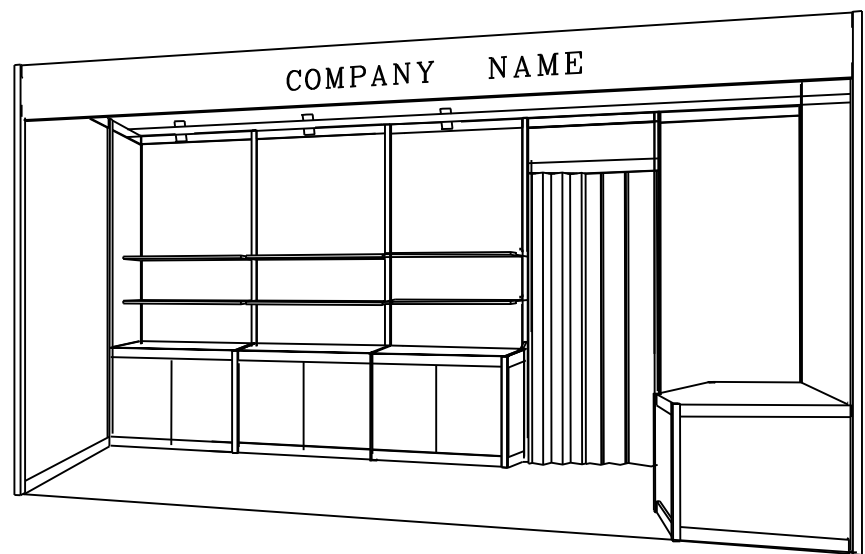

Hong Kong Baby Products Fair

香港嬰兒用品展

5M x 3M Standard Booth with Meeting Room Specification

五米乘三米標準攤位附設會議房規格

| BOOTH SPECIFICATIONS 攤位規格 | | QTY. |
|---------------------------|---|------|
| | CABINET 連鎖地櫃 (1000L x 500W x 750H mm) | 5 |
| | WOODEN DISPLAY SHELF FLAT 層板 (3000W X 300D mm) | 2 |
| | WOODEN DISPLAY SHELF FLAT 層板 (1000W X 300D mm) | 4 |
| | 13W LED LAMP SPOTLIGHT(YELLOW LIGHT) 13瓦特LED燈膽短臂射燈 (黃光) | 5 |
| | 13W LED LAMP LONGARMED SPOTLIGHT (YELLOW LIGHT) 13瓦特LED燈膽長臂射燈 (黃光) | 2 |
| | MEETING TABLE 會議檯 (700W x 700D x 750H mm) | 1 |
| | BLACK LEATHER CHAIR 黑皮椅 | 3 |
| | CEILING BEAM 天花樑 | 8M |
| | DISPLAY PLATFORM 陳列組合 | 1 |
| | FOLDING DOOR 摺門 (1mW) | 1 |
| | RUBBISH BIN & CARPET 廢紙箱及地毯 (15 sq.m.) | |

*The Hong Kong Trade Development Council reserves the right to change the configuration if necessary.

*如有需要，香港貿易發展局有權更改攤位結構。

Hong Kong Baby Products Fair

香港嬰兒用品展

5M x 3M Standard Booth with Meeting Room Specification (Left Corner)

五米乘三米標準攤位附設會議房規格 (左邊角位)

| BOOTH SPECIFICATIONS 攤位規格 | | QTY. |
|---------------------------|---|------|
| | CABINET 連鎖地櫃 (1000L x 500W x 750H mm) | 5 |
| | WOODEN DISPLAY SHELF FLAT 層板 (3000W X 300D mm) | 2 |
| | WOODEN DISPLAY SHELF FLAT 層板 (1000W X 300D mm) | 4 |
| | 13W LED LAMP SPOTLIGHT(YELLOW LIGHT) 13瓦特LED燈膽短臂射燈 (黃光) | 5 |
| | 13W LED LAMP LONGARMED SPOTLIGHT (YELLOW LIGHT) 13瓦特LED燈膽長臂射燈 (黃光) | 2 |
| | MEETING TABLE 會議檯 (700W x 700D x 750H mm) | 1 |
| | BLACK LEATHER CHAIR 黑皮椅 | 3 |
| | CEILING BEAM 天花樑 | 8M |
| | DISPLAY PLATFORM 陳列組合 | 1 |
| | FOLDING DOOR 摺門 (1mW) | 1 |
| | RUBBISH BIN & CARPET 廢紙箱及地毯 (15 sq.m.) | |