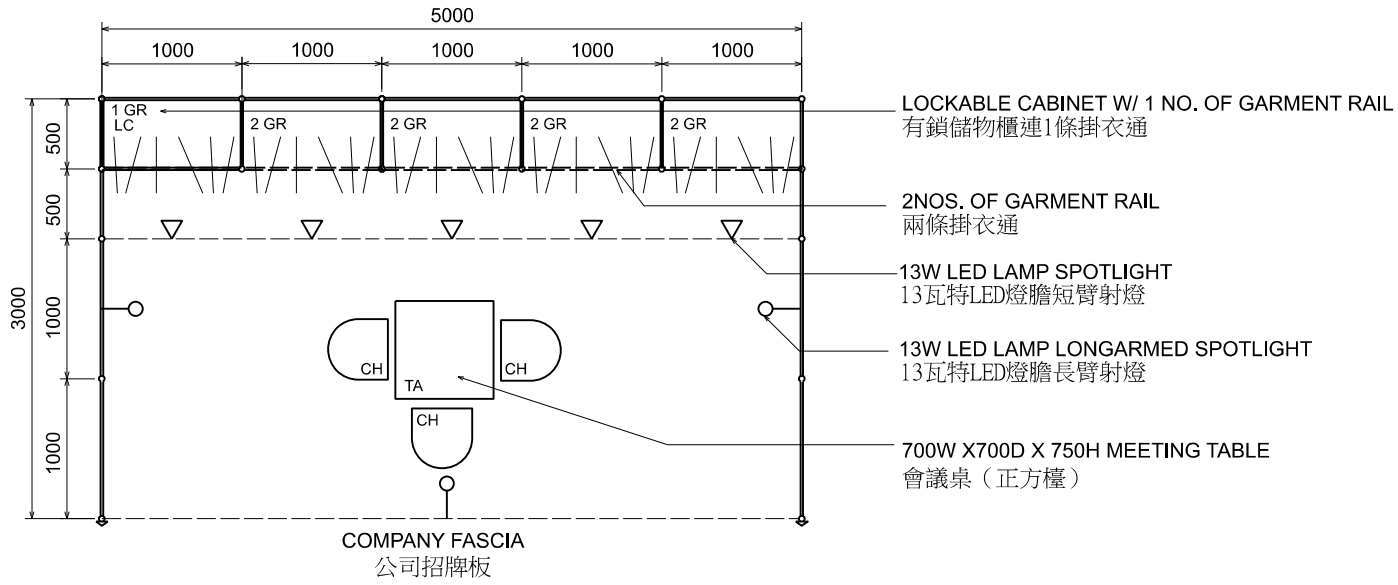

五米乘三米標準攤位附設會議房規格 (左邊角位)

| BOOTH SPECIFICATIONS 攤位規格 | | QTY. |
|---------------------------|---|------|
| | CABINET 連鎖地櫃 (1000L x 500W x 750H mm) | 5 |
| | WOODEN DISPLAY SHELF FLAT 層板 (3000W X 300D mm) | 2 |
| | WOODEN DISPLAY SHELF FLAT 層板 (1000W X 300D mm) | 4 |
| | 13W LED LAMP SPOTLIGHT(YELLOW LIGHT) 13瓦特LED燈膽短臂射燈 (黃光) | 5 |
| | 13W LED LAMP LONGARMED SPOTLIGHT (YELLOW LIGHT) 13瓦特LED燈膽長臂射燈 (黃光) | 2 |
| | MEETING TABLE 會議檯 (700W x 700D x 750H mm) | 1 |
| | BLACK LEATHER CHAIR 黑皮椅 | 3 |
| | CEILING BEAM 天花樑 | 8M |
| | DISPLAY PLATFORM 陳列組合 | 1 |
| | FOLDING DOOR 摺門 (1mW) | 1 |
| | RUBBISH BIN & CARPET 廢紙箱及地毯 (15 sq.m.) | |

Hong Kong Baby Products Fair

香港嬰兒用品展

5M x 3M Standard Booth with Meeting Room Specification (Right Corner)

五米乘三米標準攤位附設會議房規格 (右邊角位)

| BOOTH SPECIFICATIONS 攤位規格 | | QTY. |
|---------------------------|---|------|
| | CABINET 連鎖地櫃 (1000L x 500W x 750H mm) | 5 |
| | WOODEN DISPLAY SHELF FLAT 層板 (3000W X 300D mm) | 2 |
| | WOODEN DISPLAY SHELF FLAT 層板 (1000W X 300D mm) | 4 |
| | 13W LED LAMP SPOTLIGHT(YELLOW LIGHT) 13瓦特LED燈膽短臂射燈 (黃光) | 5 |
| | 13W LED LAMP LONGARMED SPOTLIGHT (YELLOW LIGHT) 13瓦特LED燈膽長臂射燈 (黃光) | 2 |
| | MEETING TABLE 會議檯 (700W x 700D x 750H mm) | 1 |
| | BLACK LEATHER CHAIR 黑皮椅 | 3 |
| | CEILING BEAM 天花樑 | 8M |
| | DISPLAY PLATFORM 陳列組合 | 1 |
| | FOLDING DOOR 摺門 (1mW) | 1 |
| | RUBBISH BIN & CARPET 廢紙箱及地毯 (15 sq.m.) | |

*The Hong Kong Trade Development Council reserves the right to change the configuration if necessary.

*如有需要，香港貿易發展局有權更改攤位結構。

5M x 3M Standard Garment Booth

五米乘三米標準成衣展台

PLAN
平面圖

ELEVATION
正面圖

PERSPECTIVE
透視圖