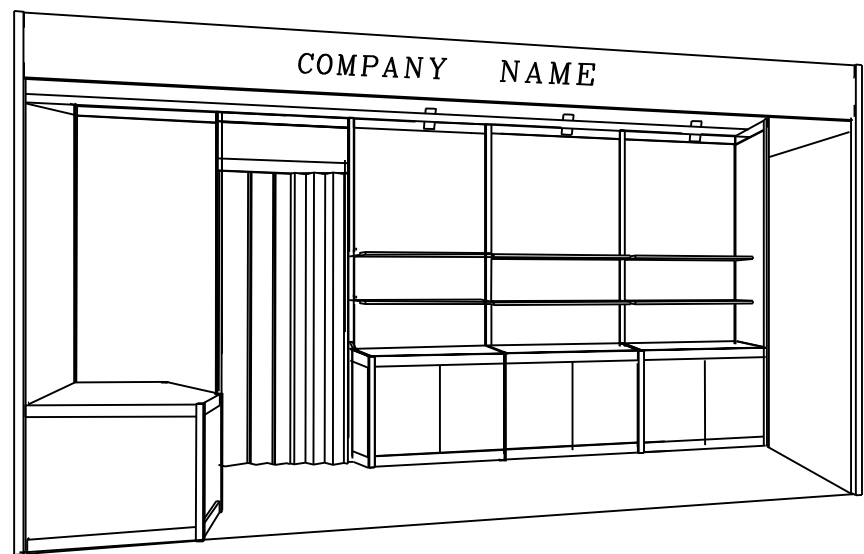

五米乘三米標準攤位附設會議房規格 (左邊角位)

| BOOTH SPECIFICATIONS 攤位規格 | | QTY. |
|---------------------------|---|------|
| | CABINET 連鎖地櫃 (1000L x 500W x 750H mm) | 5 |
| | WOODEN DISPLAY SHELF FLAT 層板 (3000W X 300D mm) | 2 |
| | WOODEN DISPLAY SHELF FLAT 層板 (1000W X 300D mm) | 4 |
| | 13W LED LAMP SPOTLIGHT(YELLOW LIGHT) 13瓦特LED燈膽短臂射燈 (黃光) | 5 |
| | 13W LED LAMP LONGARMED SPOTLIGHT (YELLOW LIGHT) 13瓦特LED燈膽長臂射燈 (黃光) | 2 |
| | MEETING TABLE 會議檯 (700W x 700D x 750H mm) | 1 |
| | BLACK LEATHER CHAIR 黑皮椅 | 3 |
| | CEILING BEAM 天花樑 | 8M |
| | DISPLAY PLATFORM 陳列組合 | 1 |
| | FOLDING DOOR 摺門 (1mW) | 1 |
| | RUBBISH BIN & CARPET 廢紙箱及地毯 (15 sq.m.) | |

Hong Kong Baby Products Fair

香港嬰兒用品展

5M x 3M Standard Booth with Meeting Room Specification (Right Corner)

五米乘三米標準攤位附設會議房規格 (右邊角位)

| BOOTH SPECIFICATIONS 攤位規格 | | QTY. |
|---------------------------|---|------|
| | CABINET 連鎖地櫃 (1000L x 500W x 750H mm) | 5 |
| | WOODEN DISPLAY SHELF FLAT 層板 (3000W X 300D mm) | 2 |
| | WOODEN DISPLAY SHELF FLAT 層板 (1000W X 300D mm) | 4 |
| | 13W LED LAMP SPOTLIGHT(YELLOW LIGHT) 13瓦特LED燈膽短臂射燈 (黃光) | 5 |
| | 13W LED LAMP LONGARMED SPOTLIGHT (YELLOW LIGHT) 13瓦特LED燈膽長臂射燈 (黃光) | 2 |
| | MEETING TABLE 會議檯 (700W x 700D x 750H mm) | 1 |
| | BLACK LEATHER CHAIR 黑皮椅 | 3 |
| | CEILING BEAM 天花樑 | 8M |
| | DISPLAY PLATFORM 陳列組合 | 1 |
| | FOLDING DOOR 摺門 (1mW) | 1 |
| | RUBBISH BIN & CARPET 廢紙箱及地毯 (15 sq.m.) | |

*The Hong Kong Trade Development Council reserves the right to change the configuration if necessary.

*如有需要，香港貿易發展局有權更改攤位結構。

5M x 3M Standard Garment Booth

五米乘三米標準成衣展台

PLAN
平面圖

ELEVATION
正面圖

PERSPECTIVE
透視圖