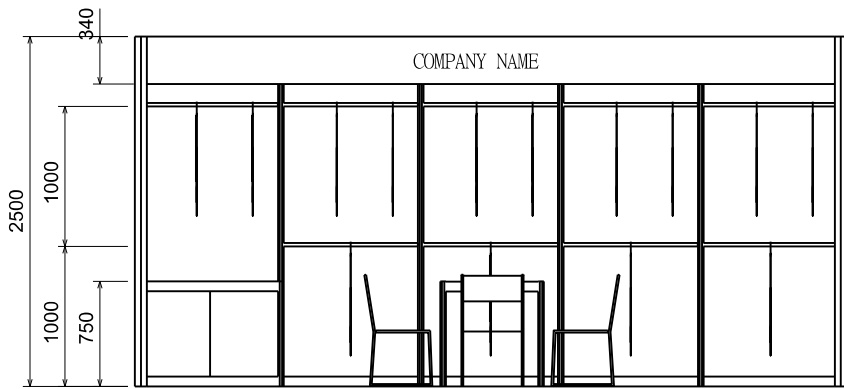

五米乘三米標準攤位附設會議房規格 (左邊角位)

| BOOTH SPECIFICATIONS 攤位規格 | | QTY. |
|---------------------------|---|------|
| | CABINET 連鎖地櫃 (1000L x 500W x 750H mm) | 5 |
| | WOODEN DISPLAY SHELF FLAT 層板 (3000W X 300D mm) | 2 |
| | WOODEN DISPLAY SHELF FLAT 層板 (1000W X 300D mm) | 4 |
| | 13W LED LAMP SPOTLIGHT(YELLOW LIGHT) 13瓦特LED燈膽短臂射燈 (黃光) | 5 |
| | 13W LED LAMP LONGARMED SPOTLIGHT (YELLOW LIGHT) 13瓦特LED燈膽長臂射燈 (黃光) | 2 |
| | MEETING TABLE 會議檯 (700W x 700D x 750H mm) | 1 |
| | BLACK LEATHER CHAIR 黑皮椅 | 3 |
| | CEILING BEAM 天花樑 | 8M |
| | DISPLAY PLATFORM 陳列組合 | 1 |
| | FOLDING DOOR 摺門 (1mW) | 1 |
| | RUBBISH BIN & CARPET 廢紙箱及地毯 (15 sq.m.) | |

Hong Kong Baby Products Fair

香港嬰兒用品展

5M x 3M Standard Booth with Meeting Room Specification (Right Corner)

五米乘三米標準攤位附設會議房規格 (右邊角位)

| BOOTH SPECIFICATIONS 攤位規格 | | QTY. |
|---------------------------|---|------|
| | CABINET 連鎖地櫃 (1000L x 500W x 750H mm) | 5 |
| | WOODEN DISPLAY SHELF FLAT 層板 (3000W X 300D mm) | 2 |
| | WOODEN DISPLAY SHELF FLAT 層板 (1000W X 300D mm) | 4 |
| | 13W LED LAMP SPOTLIGHT(YELLOW LIGHT) 13瓦特LED燈膽短臂射燈 (黃光) | 5 |
| | 13W LED LAMP LONGARMED SPOTLIGHT (YELLOW LIGHT) 13瓦特LED燈膽長臂射燈 (黃光) | 2 |
| | MEETING TABLE 會議檯 (700W x 700D x 750H mm) | 1 |
| | BLACK LEATHER CHAIR 黑皮椅 | 3 |
| | CEILING BEAM 天花樑 | 8M |
| | DISPLAY PLATFORM 陳列組合 | 1 |
| | FOLDING DOOR 摺門 (1mW) | 1 |
| | RUBBISH BIN & CARPET 廢紙箱及地毯 (15 sq.m.) | |

*The Hong Kong Trade Development Council reserves the right to change the configuration if necessary.

*如有需要，香港貿易發展局有權更改攤位結構。

5M x 3M Standard Garment Booth

五米乘三米標準成衣展台

PLAN
平面圖

ELEVATION
正面圖

PERSPECTIVE
透視圖