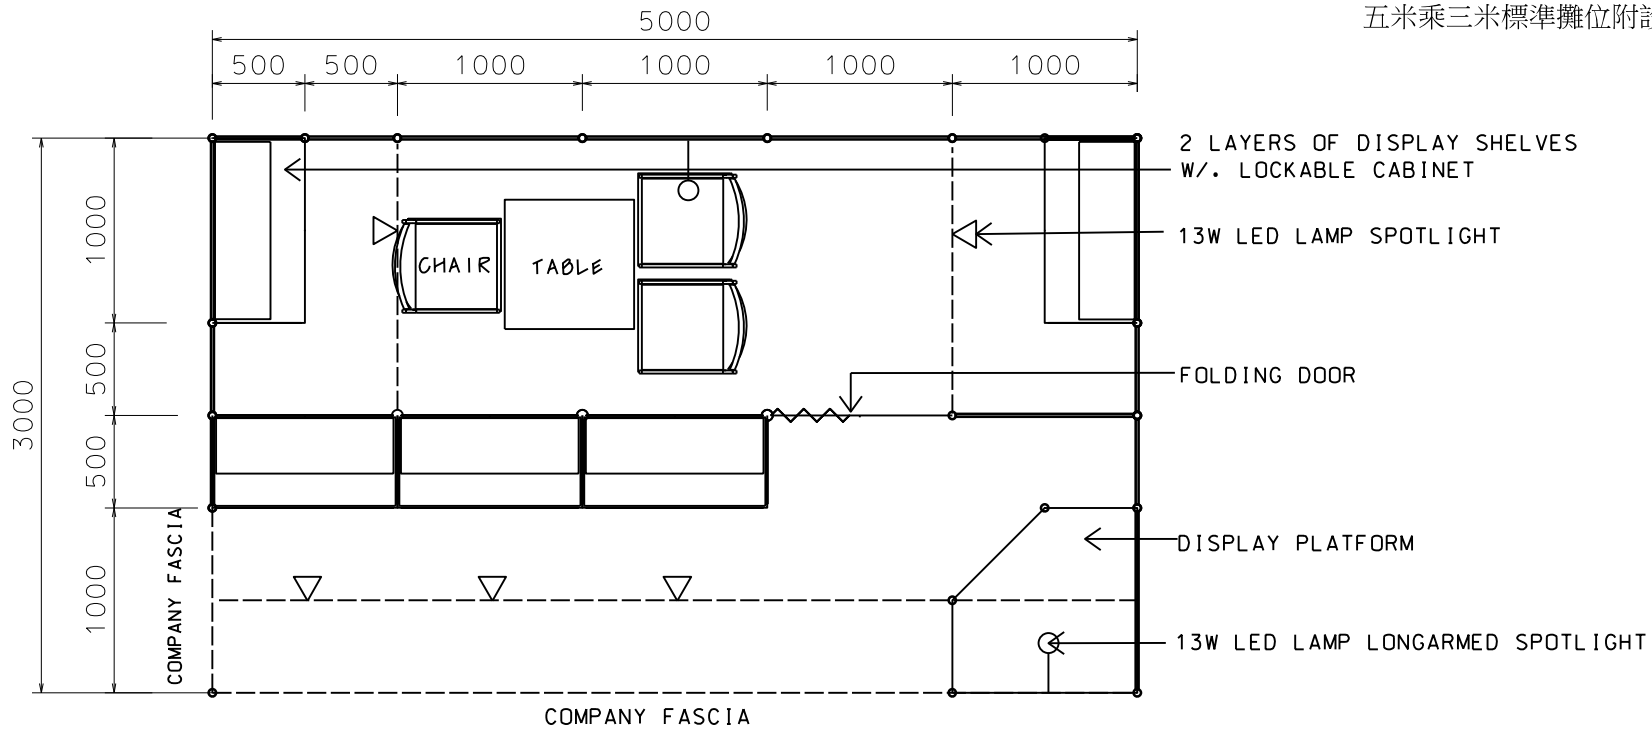

Hong Kong Baby Products Fair

香港嬰兒用品展

5M x 3M Standard Booth with Meeting Room Specification

五米乘三米標準攤位附設會議房規格

| BOOTH SPECIFICATIONS 攤位規格 | | QTY. |
|---------------------------|---|------|
| | CABINET 連鎖地櫃 (1000L x 500W x 750H mm) | 5 |
| | WOODEN DISPLAY SHELF FLAT 層板 (3000W X 300D mm) | 2 |
| | WOODEN DISPLAY SHELF FLAT 層板 (1000W X 300D mm) | 4 |
| | 13W LED LAMP SPOTLIGHT(YELLOW LIGHT) 13瓦特LED燈膽短臂射燈 (黃光) | 5 |
| | 13W LED LAMP LONGARMED SPOTLIGHT (YELLOW LIGHT) 13瓦特LED燈膽長臂射燈 (黃光) | 2 |
| | MEETING TABLE 會議檯 (700W x 700D x 750H mm) | 1 |
| | BLACK LEATHER CHAIR 黑皮椅 | 3 |
| | CEILING BEAM 天花樑 | 8M |
| | DISPLAY PLATFORM 陳列組合 | 1 |
| | FOLDING DOOR 摺門 (1mW) | 1 |
| | RUBBISH BIN & CARPET 廢紙箱及地毯 (15 sq.m.) | |

五米乘三米標準攤位附設會議房規格 (左邊角位)

| BOOTH SPECIFICATIONS 攤位規格 | | QTY. |
|---------------------------|---|------|
| | CABINET 連鎖地櫃 (1000L x 500W x 750H mm) | 5 |
| | WOODEN DISPLAY SHELF FLAT 層板 (3000W X 300D mm) | 2 |
| | WOODEN DISPLAY SHELF FLAT 層板 (1000W X 300D mm) | 4 |
| | 13W LED LAMP SPOTLIGHT(YELLOW LIGHT) 13瓦特LED燈膽短臂射燈 (黃光) | 5 |
| | 13W LED LAMP LONGARMED SPOTLIGHT (YELLOW LIGHT) 13瓦特LED燈膽長臂射燈 (黃光) | 2 |
| | MEETING TABLE 會議檯 (700W x 700D x 750H mm) | 1 |
| | BLACK LEATHER CHAIR 黑皮椅 | 3 |
| | CEILING BEAM 天花樑 | 8M |
| | DISPLAY PLATFORM 陳列組合 | 1 |
| | FOLDING DOOR 摺門 (1mW) | 1 |
| | RUBBISH BIN & CARPET 廢紙箱及地毯 (15 sq.m.) | |