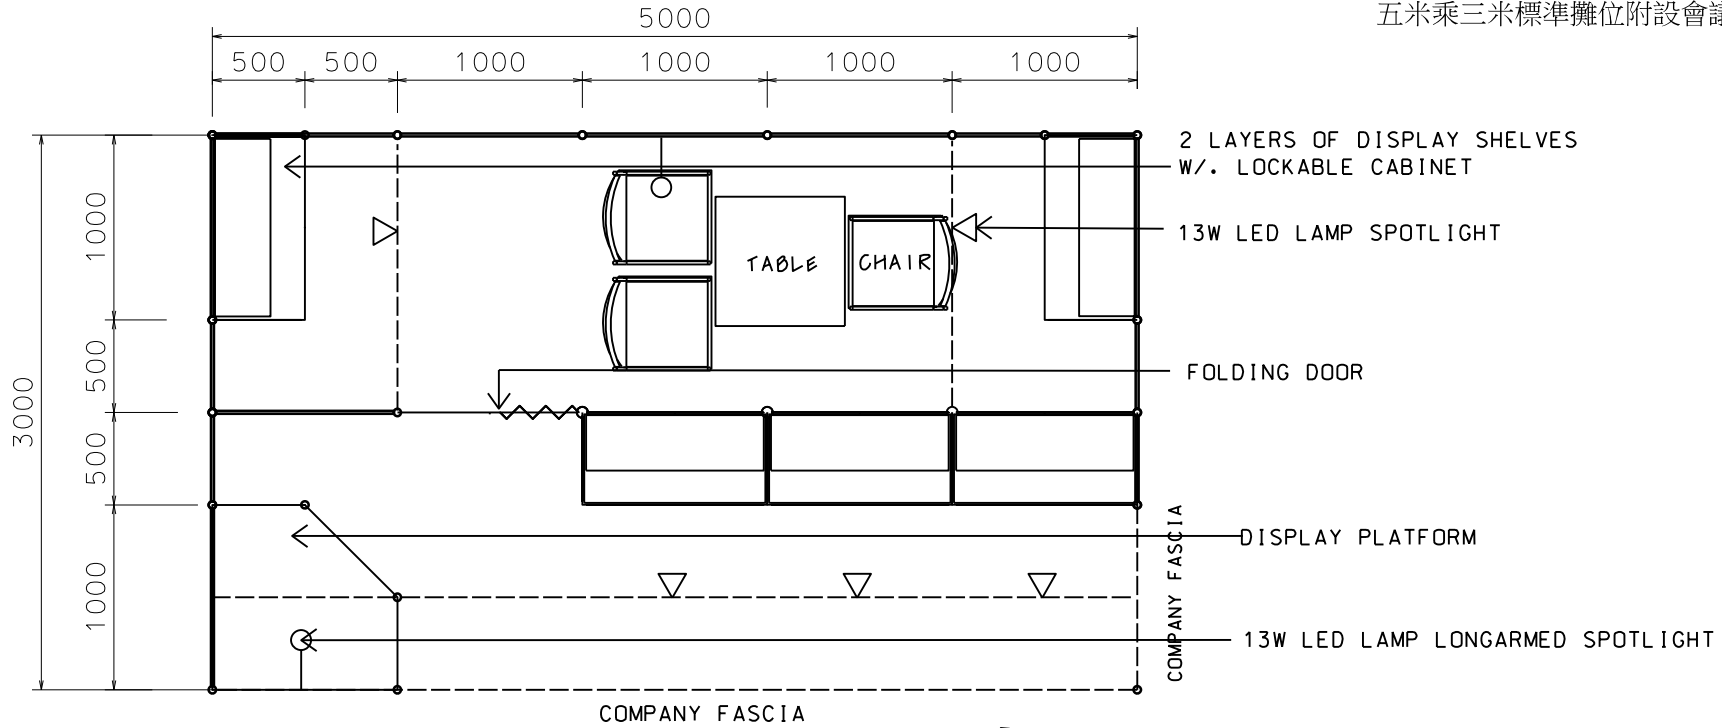

五米乘三米標準攤位附設會議房規格 (左邊角位)

| BOOTH SPECIFICATIONS 攤位規格 | | QTY. |
|---------------------------|---|------|
| | CABINET 連鎖地櫃 (1000L x 500W x 750H mm) | 5 |
| | WOODEN DISPLAY SHELF FLAT 層板 (3000W X 300D mm) | 2 |
| | WOODEN DISPLAY SHELF FLAT 層板 (1000W X 300D mm) | 4 |
| | 13W LED LAMP SPOTLIGHT(YELLOW LIGHT) 13瓦特LED燈膽短臂射燈 (黃光) | 5 |
| | 13W LED LAMP LONGARMED SPOTLIGHT (YELLOW LIGHT) 13瓦特LED燈膽長臂射燈 (黃光) | 2 |
| | MEETING TABLE 會議檯 (700W x 700D x 750H mm) | 1 |
| | BLACK LEATHER CHAIR 黑皮椅 | 3 |
| | CEILING BEAM 天花樑 | 8M |
| | DISPLAY PLATFORM 陳列組合 | 1 |
| | FOLDING DOOR 摺門 (1mW) | 1 |
| | RUBBISH BIN & CARPET 廢紙箱及地毯 (15 sq.m.) | |

Hong Kong Baby Products Fair

香港嬰兒用品展

5M x 3M Standard Booth with Meeting Room Specification (Right Corner)

五米乘三米標準攤位附設會議房規格 (右邊角位)

| BOOTH SPECIFICATIONS 攤位規格 | | QTY. |
|---------------------------|---|------|
| | CABINET 連鎖地櫃 (1000L x 500W x 750H mm) | 5 |
| | WOODEN DISPLAY SHELF FLAT 層板 (3000W X 300D mm) | 2 |
| | WOODEN DISPLAY SHELF FLAT 層板 (1000W X 300D mm) | 4 |
| | 13W LED LAMP SPOTLIGHT(YELLOW LIGHT) 13瓦特LED燈膽短臂射燈 (黃光) | 5 |
| | 13W LED LAMP LONGARMED SPOTLIGHT (YELLOW LIGHT) 13瓦特LED燈膽長臂射燈 (黃光) | 2 |
| | MEETING TABLE 會議檯 (700W x 700D x 750H mm) | 1 |
| | BLACK LEATHER CHAIR 黑皮椅 | 3 |
| | CEILING BEAM 天花樑 | 8M |
| | DISPLAY PLATFORM 陳列組合 | 1 |
| | FOLDING DOOR 摺門 (1mW) | 1 |
| | RUBBISH BIN & CARPET 廢紙箱及地毯 (15 sq.m.) | |