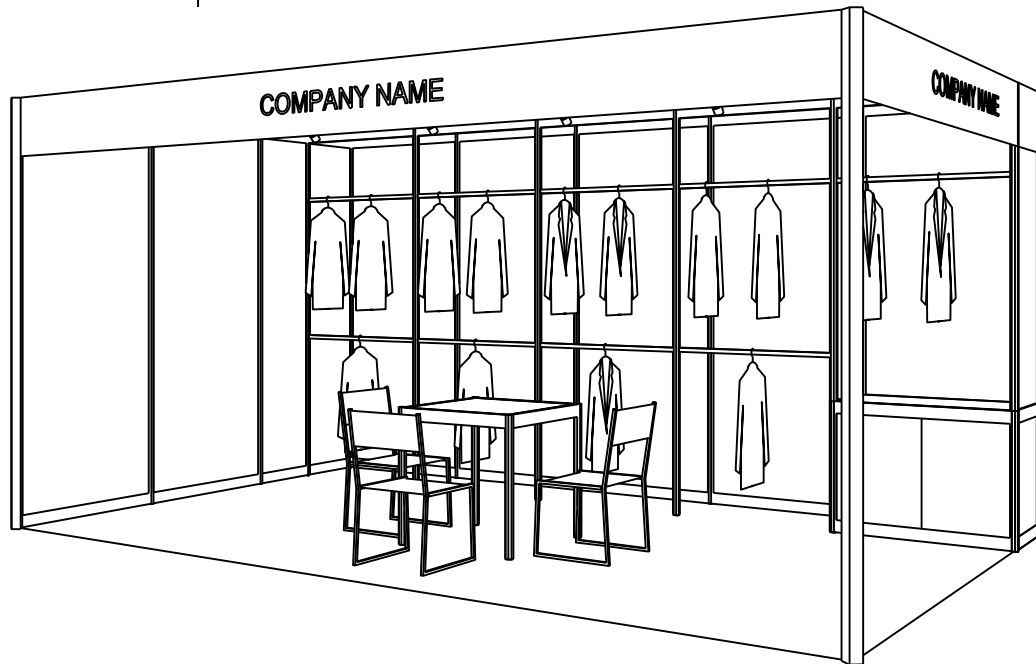

五米乘三米標準成衣展台（左邊角位）

PLAN
平面圖

ELEVATION
正面圖

PERSPECTIVE
透視圖

| BOOTH SPECIFICATIONS 攤位規格 | | QTY. |
|---------------------------|--|------|
| | 1000W x 500D x 750H CABINET 有鎖儲物櫃 | 1 |
| | GARMENT RAIL 掛衣通 | 9 |
| | 13W LED LAMP SPOTLIGHT (YELLOW LIGHT) 13瓦特LED燈膽短臂射燈（黃光） | 5 |
| | 13W LED LAMP LONGARMED SPOTLIGHT (YELLOW LIGHT) 13瓦特LED燈膽長臂射燈（黃光） | 3 |
| | 700W x 700D x 750H MEETING TABLE 會議桌（正方檯） | 1 |
| | BLACK LEATHER CHAIR 黑皮椅 | 3 |
| --- | CEILING BEAM 天花樑 | 5M |
| | RUBBISH BIN & CARPET (15sqm.) 廢紙箱及地毯 | |

Garment hanger will not be included as basic booth facilities.

攤位設施不包括衣架

*The Hong Kong Trade Development Council reserves the right to change the configuration if necessary.

*如有需要，香港貿易發展局有權更改攤位結構。

5M x 3M Standard Garment Booth (Right Corner)

五米乘三米標準成衣展台(右邊角位)

PLAN
平面圖

ELEVATION
正面圖

PERSPECTIVE
透視圖

| BOOTH SPECIFICATIONS 攤位規格 | | QTY. |
|---------------------------|---|------|
| | 1000W x 500D x 750H CABINET 有鎖儲物櫃 | 1 |
| | GARMENT RAIL 掛衣通 | 9 |
| | 13W LED LAMP SPOTLIGHT (YELLOW LIGHT) 13瓦特LED燈膽短臂射燈 (黃光) | 5 |
| | 13W LED LAMP LONGARMED SPOTLIGHT (YELLOW LIGHT) 13瓦特LED燈膽長臂射燈 (黃光) | 3 |
| | 700W x 700D x 750H MEETING TABLE 會議桌 (正方檯) | 1 |
| | BLACK LEATHER CHAIR 黑皮椅 | 3 |
| --- | CEILING BEAM 天花樑 | 5M |
| | RUBBISH BIN & CARPET (15sqm.) 廢紙箱及地毯 | |