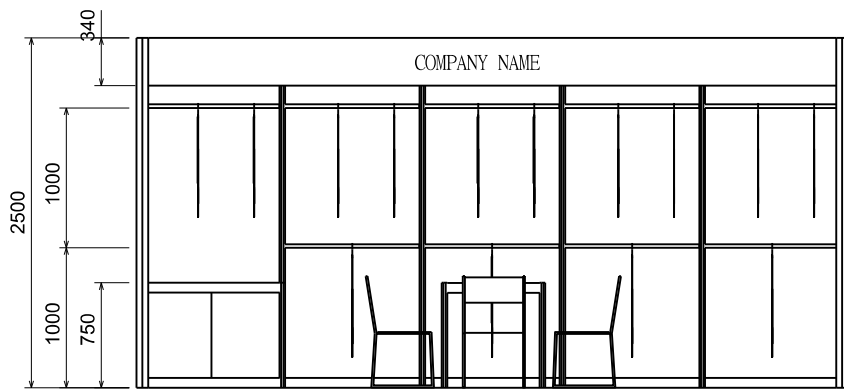

| BOOTH SPECIFICATIONS 攤位規格 | | QTY. |
|---------------------------|---|------|
| | 1000W x 500D x 750H CABINET 有鎖儲物櫃 | 1 |
| | GARMENT RAIL 掛衣通 | 9 |
| | 13W LED LAMP SPOTLIGHT (YELLOW LIGHT) 13瓦特LED燈膽短臂射燈 (黃光) | 5 |
| | 13W LED LAMP LONGARMED SPOTLIGHT (YELLOW LIGHT) 13瓦特LED燈膽長臂射燈 (黃光) | 3 |
| | 700W x 700D x 750H MEETING TABLE 會議桌 (正方檯) | 1 |
| | BLACK LEATHER CHAIR 黑皮椅 | 3 |
| --- | CEILING BEAM 天花樑 | 5M |
| | RUBBISH BIN & CARPET (15sqm.) 廢紙箱及地毯 | |

Garment hanger will not be included as basic booth facilities.

攤位設施不包括衣架

*The Hong Kong Trade Development Council reserves the right to change the configuration if necessary.

*如有需要，香港貿易發展局有權更改攤位結構。

5M x 3M Standard Garment Booth (Left Corner)

五米乘三米標準成衣展台（左邊角位）

PLAN
平面圖

ELEVATION
正面圖

PERSPECTIVE
透視圖

| BOOTH SPECIFICATIONS 攤位規格 | | QTY. |
|---------------------------|--|------|
| | 1000W x 500D x 750H CABINET 有鎖儲物櫃 | 1 |
| | GARMENT RAIL 掛衣通 | 9 |
| | 13W LED LAMP SPOTLIGHT (YELLOW LIGHT) 13瓦特LED燈膽短臂射燈（黃光） | 5 |
| | 13W LED LAMP LONGARMED SPOTLIGHT (YELLOW LIGHT) 13瓦特LED燈膽長臂射燈（黃光） | 3 |
| | 700W x 700D x 750H MEETING TABLE 會議桌（正方檯） | 1 |
| | BLACK LEATHER CHAIR 黑皮椅 | 3 |
| --- | CEILING BEAM 天花樑 | 5M |
| | RUBBISH BIN & CARPET (15sqm.) 廢紙箱及地毯 | |