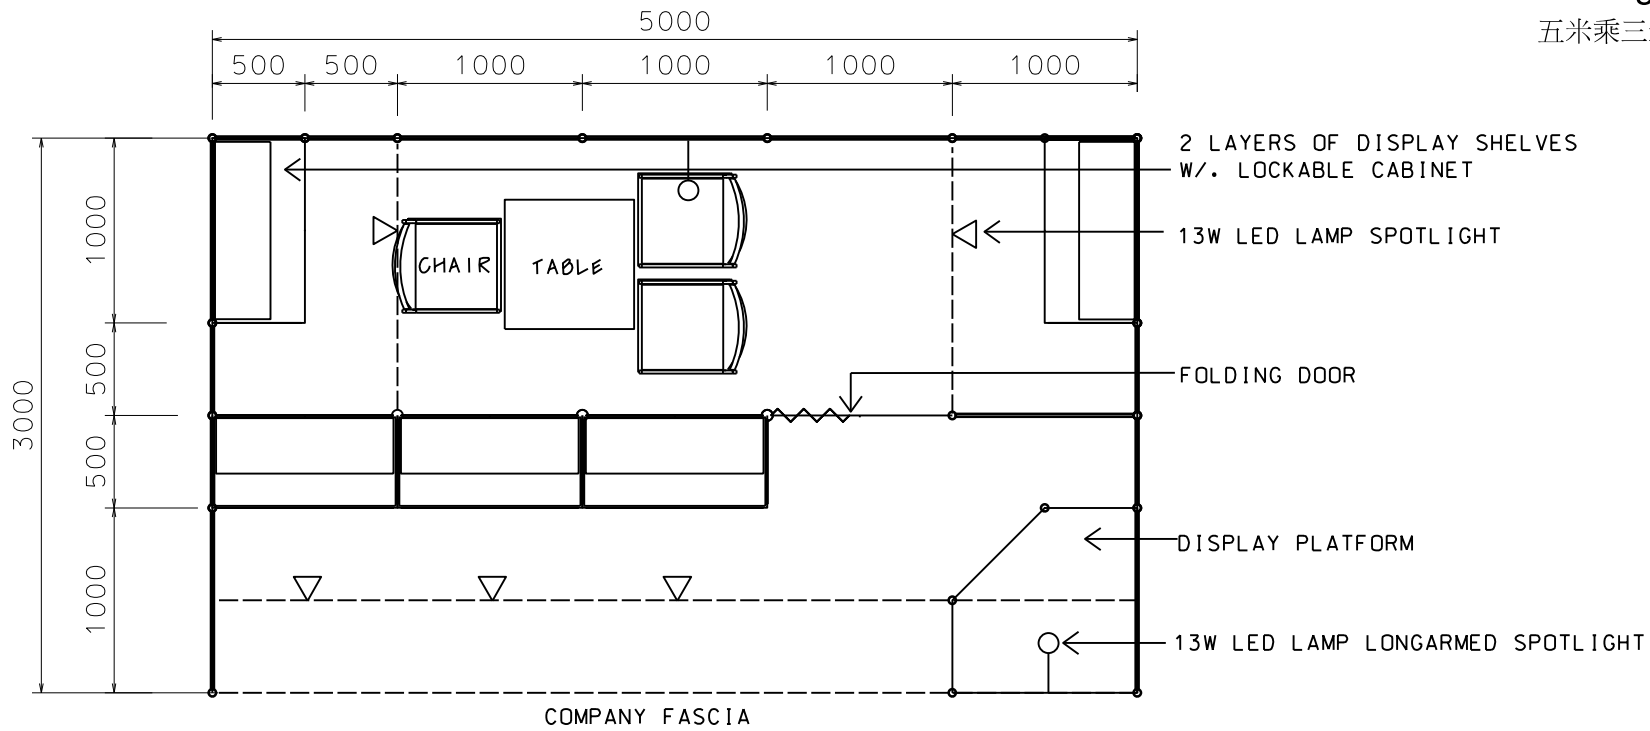

Hong Kong Baby Products Fair

香港嬰兒用品展

5M x 3M Standard Booth with Meeting Room Specification

五米乘三米標準攤位附設會議房規格

| BOOTH SPECIFICATIONS 攤位規格 | | QTY. |
|---------------------------|---|------|
| | CABINET 連鎖地櫃 (1000L x 500W x 750H mm) | 5 |
| | WOODEN DISPLAY SHELF FLAT 層板 (3000W X 300D mm) | 2 |
| | WOODEN DISPLAY SHELF FLAT 層板 (1000W X 300D mm) | 4 |
| | 13W LED LAMP SPOTLIGHT(YELLOW LIGHT) 13瓦特LED燈膽短臂射燈 (黃光) | 5 |
| | 13W LED LAMP LONGARMED SPOTLIGHT (YELLOW LIGHT) 13瓦特LED燈膽長臂射燈 (黃光) | 2 |
| | MEETING TABLE 會議檯 (700W x 700D x 750H mm) | 1 |
| | BLACK LEATHER CHAIR 黑皮椅 | 3 |
| | CEILING BEAM 天花樑 | 8M |
| | DISPLAY PLATFORM 陳列組合 | 1 |
| | FOLDING DOOR 摺門 (1mW) | 1 |
| | RUBBISH BIN & CARPET 廢紙箱及地毯 (15 sq.m.) | |

五米乘三米標準攤位附設會議房規格 (左邊角位)

| BOOTH SPECIFICATIONS 攤位規格 | | QTY. |
|---------------------------|---|------|
| | CABINET 連鎖地櫃 (1000L x 500W x 750H mm) | 5 |
| | WOODEN DISPLAY SHELF FLAT 層板 (3000W X 300D mm) | 2 |
| | WOODEN DISPLAY SHELF FLAT 層板 (1000W X 300D mm) | 4 |
| | 13W LED LAMP SPOTLIGHT(YELLOW LIGHT) 13瓦特LED燈膽短臂射燈 (黃光) | 5 |
| | 13W LED LAMP LONGARMED SPOTLIGHT (YELLOW LIGHT) 13瓦特LED燈膽長臂射燈 (黃光) | 2 |
| | MEETING TABLE 會議檯 (700W x 700D x 750H mm) | 1 |
| | BLACK LEATHER CHAIR 黑皮椅 | 3 |
| | CEILING BEAM 天花樑 | 8M |
| | DISPLAY PLATFORM 陳列組合 | 1 |
| | FOLDING DOOR 摺門 (1mW) | 1 |
| | RUBBISH BIN & CARPET 廢紙箱及地毯 (15 sq.m.) | |