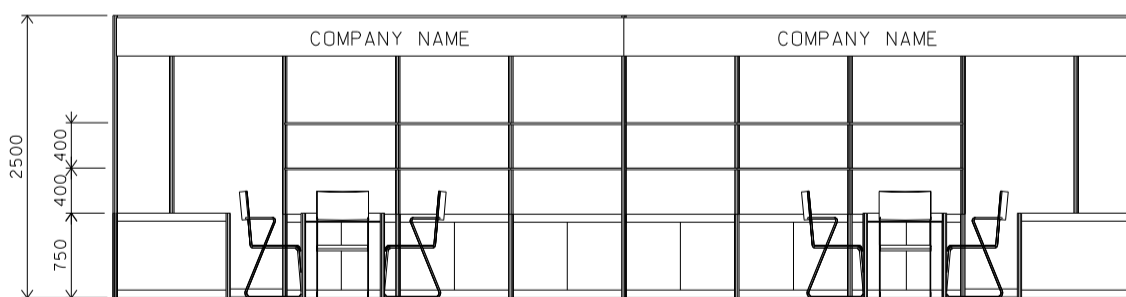

*The Hong Kong Trade Development Council reserves the right to change the configuration if necessary.

*如有需要，香港貿易發展局有權更改攤位結構。

Hong Kong Baby Products Fair

香港嬰兒用品展

9M x 2M Standard Booth

九米乘二米標準攤位

BOOTH SPECIFICATIONS		QTY.
	LOCKABLE CABINET 連鎖地櫃 (1000L x 500W x 750H mm)	6
	WOODEN DISPLAY SHELF FLAT 層板 (3000W X 300D mm)	4
	13W LED LAMP SPOTLIGHT (YELLOW LIGHT) 13瓦特LED燈膽短臂射燈 (黃光)	6
	13W LED LAMP LONGARMED SPOTLIGHT (YELLOW LIGHT) 13瓦特LED燈膽長臂射燈 (黃光)	4
	MEETING TABLE 會議檯 (700W x 700D x 750H mm)	2
	BLACK LEATHER CHAIR 黑皮椅	6
	CEILING BEAM 天花樑	11M
	DISPLAY PLATFORM 陳列組合	2
	RUBBISH BIN & CARPET 廢紙箱及地毯 (18 sq.m.)	

Hong Kong Baby Products Fair

香港嬰兒用品展

9M x 2M Standard Booth (Left Corner)

九米乘二米左邊角位攤位

PLAN

ELEVATION

BOOTH SPECIFICATIONS		QTY.
	LOCKABLE CABINET 連鎖地櫃 (1000L x 500W x 750H mm)	6
	WOODEN DISPLAY SHELF FLAT 層板 (3000W X 300D mm)	4
	13W LED LAMP SPOTLIGHT (YELLOW LIGHT) 13瓦特LED燈膽短臂射燈 (黃光)	6
	13W LED LAMP LONGARMED SPOTLIGHT (YELLOW LIGHT) 13瓦特LED燈膽長臂射燈 (黃光)	4
	MEETING TABLE 會議檯 (700W x 700D x 750H mm)	2
	BLACK LEATHER CHAIR 黑皮椅	6
	CEILING BEAM 天花樑	11M
	DISPLAY PLATFORM 陳列組合	2
	RUBBISH BIN & CARPET 廢紙箱及地毯 (18 sq.m.)	