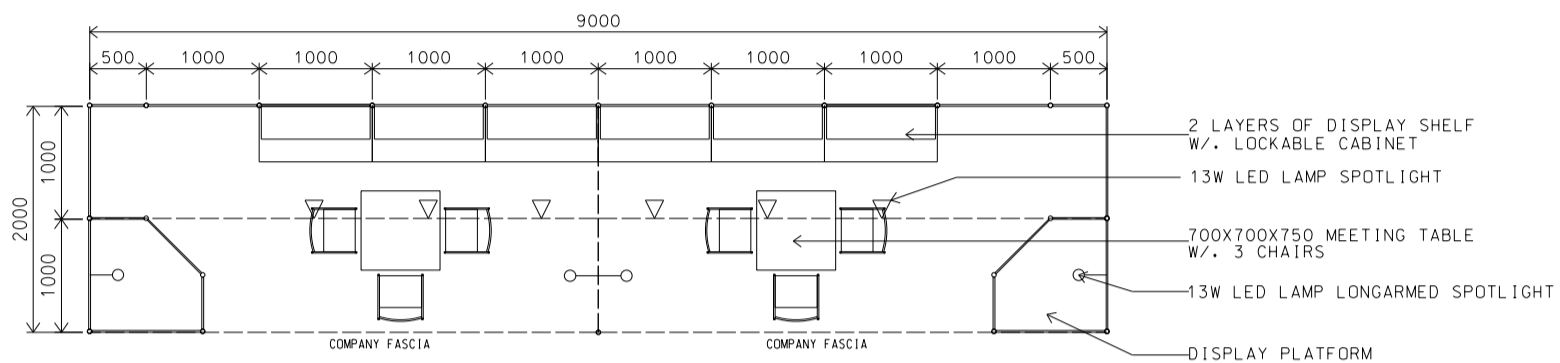

Hong Kong Baby Products Fair

香港嬰兒用品展

6M x 3M Standard Booth

六米乘三米標準攤位

PLAN

PERSPECTIVE

ELEVATION

BOOTH SPECIFICATIONS		QTY.
	LOCKABLE CABINET 1000L x 500W x 750H mm	6
	WOODEN DISPLAY SHELF FLAT (3000W X 300D mm)	4
	13W LED LAMP SPOTLIGHT(YELLOW LIGHT)	6
	13W LED LAMP LONGARMED SPOTLIGHT (YELLOW LIGHT)	4
	700W x 700D x 750H mm MEETING TABLE	2
	BLACK LEATHER CHAIR	6
	CEILING BEAM	9M
	DISPLAY PLATFORM	2
	RUBBISH BIN & CARPET (18sqm.)	

ELEVATION

BOOTH SPECIFICATIONS		QTY.
	LOCKABLE CABINET 1000L x 500W x 750H mm	6
	WOODEN DISPLAY SHELF FLAT (3000W X 300D mm)	2
	WOODEN DISPLAY SHELF FLAT (2000W X 300D mm)	2
	WOODEN DISPLAY SHELF FLAT (1000W X 300D mm)	2
	13W LED LAMP SPOTLIGHT(YELLOW LIGHT)	6
	13W LED LAMP LONGARMED SPOTLIGHT (YELLOW LIGHT)	4
	700W x 700D x 750H mm MEETING TABLE	2
	BLACK LEATHER CHAIR	6
	CEILING BEAM	7M
	DISPLAY PLATFORM	2
	RUBBISH BIN & CARPET (18sqm.)	

*The Hong Kong Trade Development Council reserves the right to change the configuration if necessary.

*如有需要，香港貿易發展局有權更改攤位結構。

6M x 3M Right Corner Booth

六米乘三米右邊角位攤位

BOOTH SPECIFICATIONS		QTY.
	LOCKABLE CABINET 1000L x 500W x 750H mm	6
	WOODEN DISPLAY SHELF FLAT (3000W X 300D mm)	4
	13W LED LAMP SPOTLIGHT(YELLOW LIGHT)	6
	13W LED LAMP LONGARMED SPOTLIGHT (YELLOW LIGHT)	4
	700W x 700D x 750H mm MEETING TABLE	2
	BLACK LEATHER CHAIR	6
	CEILING BEAM	9M
	DISPLAY PLATFORM	2
	RUBBISH BIN & CARPET (18sqm.)	

Hong Kong Baby Products Fair

香港嬰兒用品展

9M x 2M Standard Booth

九米乘二米標準攤位

BOOTH SPECIFICATIONS		QTY.
	LOCKABLE CABINET 連鎖地櫃 (1000L x 500W x 750H mm)	6
	WOODEN DISPLAY SHELF FLAT 層板 (3000W X 300D mm)	4
	13W LED LAMP SPOTLIGHT (YELLOW LIGHT) 13瓦特LED燈膽短臂射燈 (黃光)	6
	13W LED LAMP LONGARMED SPOTLIGHT (YELLOW LIGHT) 13瓦特LED燈膽長臂射燈 (黃光)	4
	MEETING TABLE 會議檯 (700W x 700D x 750H mm)	2
	BLACK LEATHER CHAIR 黑皮椅	6
	CEILING BEAM 天花樑	11M
	DISPLAY PLATFORM 陳列組合	2
	RUBBISH BIN & CARPET 廢紙箱及地毯 (18 sq.m.)	