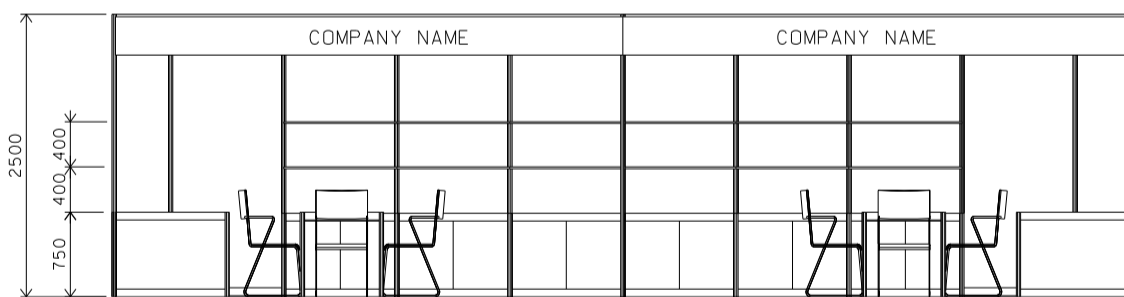

Hong Kong Baby Products Fair

香港嬰兒用品展

9M x 2M Standard Booth

九米乘二米標準攤位

BOOTH SPECIFICATIONS		QTY.
	LOCKABLE CABINET 連鎖地櫃 (1000L x 500W x 750H mm)	6
	WOODEN DISPLAY SHELF FLAT 層板 (3000W X 300D mm)	4
	13W LED LAMP SPOTLIGHT (YELLOW LIGHT) 13瓦特LED燈膽短臂射燈 (黃光)	6
	13W LED LAMP LONGARMED SPOTLIGHT (YELLOW LIGHT) 13瓦特LED燈膽長臂射燈 (黃光)	4
	MEETING TABLE 會議檯 (700W x 700D x 750H mm)	2
	BLACK LEATHER CHAIR 黑皮椅	6
	CEILING BEAM 天花樑	11M
	DISPLAY PLATFORM 陳列組合	2
	RUBBISH BIN & CARPET 廢紙箱及地毯 (18 sq.m.)	

Hong Kong Baby Products Fair

香港嬰兒用品展

9M x 2M Standard Booth (Left Corner)

九米乘二米左邊角位攤位

PLAN

PERSPECTIVE

ELEVATION

BOOTH SPECIFICATIONS		QTY.
	LOCKABLE CABINET 連鎖地櫃 (1000L x 500W x 750H mm)	6
	WOODEN DISPLAY SHELF FLAT 層板 (3000W X 300D mm)	4
	13W LED LAMP SPOTLIGHT (YELLOW LIGHT) 13瓦特LED燈膽短臂射燈 (黃光)	6
	13W LED LAMP LONGARMED SPOTLIGHT (YELLOW LIGHT) 13瓦特LED燈膽長臂射燈 (黃光)	4
	MEETING TABLE 會議檯 (700W x 700D x 750H mm)	2
	BLACK LEATHER CHAIR 黑皮椅	6
	CEILING BEAM 天花樑	11M
	DISPLAY PLATFORM 陳列組合	2
	RUBBISH BIN & CARPET 廢紙箱及地毯 (18 sq.m.)	

Hong Kong Baby Products Fair

香港嬰兒用品展

6M x 3M Standard Booth with Meeting Room Specification

六米乘三米標準攤位附設會議房規格

BOOTH SPECIFICATIONS 攤位規格		QTY.
	CABINET 連鎖地櫃 (1000L x 500W x 750H mm)	6
	WOODEN DISPLAY SHELF FLAT 層板 (2000W X 300D mm)	4
	WOODEN DISPLAY SHELF FLAT 層板 (1000W X 300D mm)	4
	13W LED LAMP SPOTLIGHT(YELLOW LIGHT) 13瓦特LED燈膽短臂射燈 (黃光)	4
	13W LED LAMP LONGARMED SPOTLIGHT (YELLOW LIGHT) 13瓦特LED燈膽長臂射燈 (黃光)	6
	MEETING TABLE 會議檯 (700W x 700D x 750H mm)	2
	BLACK LEATHER CHAIR 黑皮椅	4
	CEILING BEAM 天花樑	4.5M
	RUBBISH BIN & CARPET 廢紙箱及地毯 (18 sq.m.)	