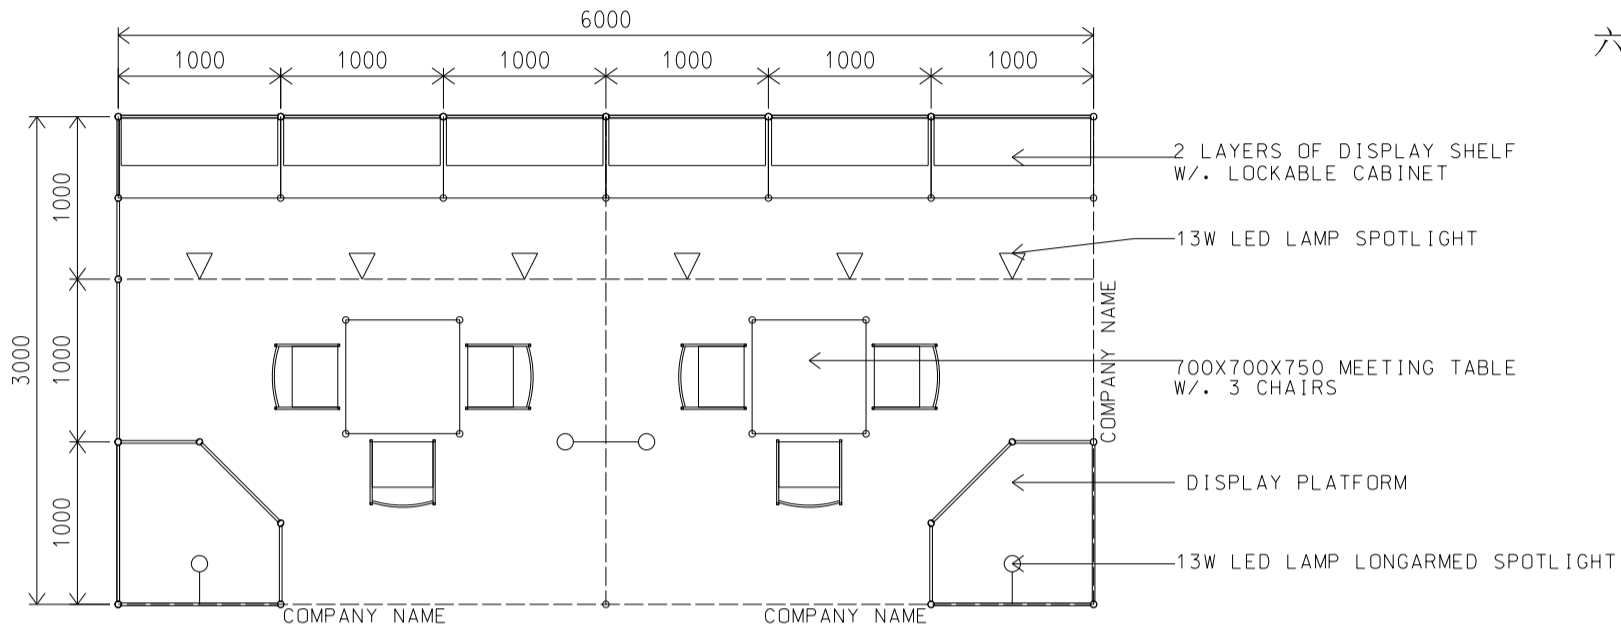

Hong Kong Baby Products Fair

香港嬰兒用品展

6M x 3M Right Corner Booth

六米乘三米右邊角位攤位

PLAN