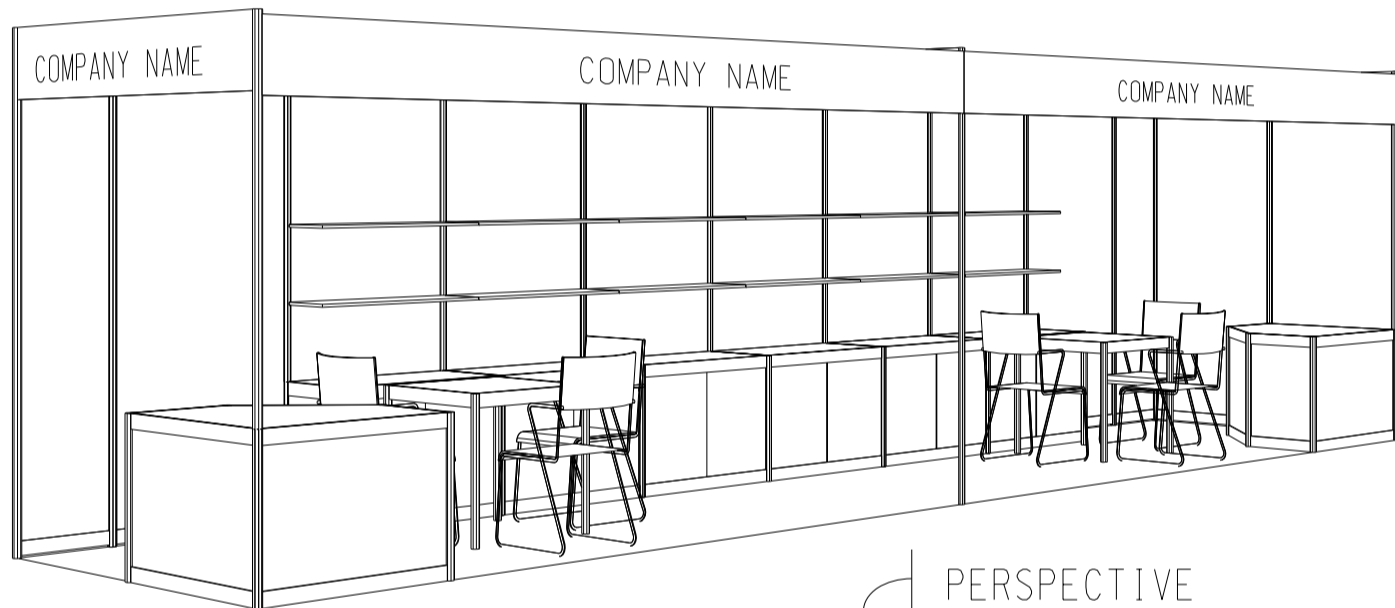

*The Hong Kong Trade Development Council reserves the right to change the configuration if necessary.

*如有需要，香港貿易發展局有權更改攤位結構。

6M x 3M Right Corner Booth

六米乘三米右邊角位攤位

BOOTH SPECIFICATIONS		QTY.
	LOCKABLE CABINET 1000L x 500W x 750H mm	6
	WOODEN DISPLAY SHELF FLAT (3000W X 300D mm)	4
	13W LED LAMP SPOTLIGHT(YELLOW LIGHT)	6
	13W LED LAMP LONGARMED SPOTLIGHT (YELLOW LIGHT)	4
	700W x 700D x 750H mm MEETING TABLE	2
	BLACK LEATHER CHAIR	6
	CEILING BEAM	9M
	DISPLAY PLATFORM	2
	RUBBISH BIN & CARPET (18sqm.)	

Hong Kong Baby Products Fair

香港嬰兒用品展

9M x 2M Standard Booth (Left Corner)

九米乘二米左邊角位攤位

PLAN

PERSPECTIVE

ELEVATION

BOOTH SPECIFICATIONS		QTY.
	LOCKABLE CABINET 連鎖地櫃 (1000L x 500W x 750H mm)	6
	WOODEN DISPLAY SHELF FLAT 層板 (3000W X 300D mm)	4
	13W LED LAMP SPOTLIGHT (YELLOW LIGHT) 13瓦特LED燈膽短臂射燈 (黃光)	6
	13W LED LAMP LONGARMED SPOTLIGHT (YELLOW LIGHT) 13瓦特LED燈膽長臂射燈 (黃光)	4
	MEETING TABLE 會議檯 (700W x 700D x 750H mm)	2
	BLACK LEATHER CHAIR 黑皮椅	6
	CEILING BEAM 天花樑	11M
	DISPLAY PLATFORM 陳列組合	2
	RUBBISH BIN & CARPET 廢紙箱及地毯 (18 sq.m.)	

Hong Kong Baby Products Fair

香港嬰兒用品展

6M x 3M Standard Booth with Meeting Room Specification

六米乘三米標準攤位附設會議房規格

BOOTH SPECIFICATIONS 攤位規格		QTY.
	CABINET 連鎖地櫃 (1000L x 500W x 750H mm)	6
	WOODEN DISPLAY SHELF FLAT 層板 (2000W X 300D mm)	4
	WOODEN DISPLAY SHELF FLAT 層板 (1000W X 300D mm)	4
	13W LED LAMP SPOTLIGHT(YELLOW LIGHT) 13瓦特LED燈膽短臂射燈 (黃光)	4
	13W LED LAMP LONGARMED SPOTLIGHT (YELLOW LIGHT) 13瓦特LED燈膽長臂射燈 (黃光)	6
	MEETING TABLE 會議檯 (700W x 700D x 750H mm)	2
	BLACK LEATHER CHAIR 黑皮椅	4
	CEILING BEAM 天花樑	4.5M
	RUBBISH BIN & CARPET 廢紙箱及地毯 (18 sq.m.)	