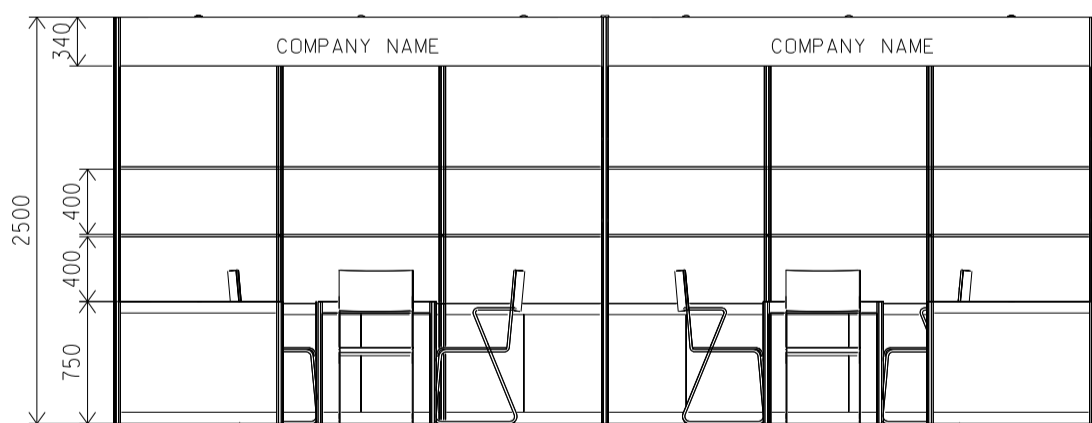

Hong Kong Baby Products Fair

香港嬰兒用品展

6M x 3M Peninsula Booth

六米乘三米半島攤位

PERSPECTIVE

BOOTH SPECIFICATIONS		QTY.
	LOCKABLE CABINET 1000L x 500W x 750H mm	6
	WOODEN DISPLAY SHELF FLAT (3000W X 300D mm)	4
	13W LED LAMP SPOTLIGHT(YELLOW LIGHT)	6
	13W LED LAMP LONGARMED SPOTLIGHT (YELLOW LIGHT)	4
	700W x 700D x 750H mm MEETING TABLE	2
	BLACK LEATHER CHAIR	6
	CEILING BEAM	9M
	DISPLAY PLATFORM	2
	RUBBISH BIN & CARPET (18sqm.)	

*The Hong Kong Trade Development Council reserves the right to change the configuration if necessary.

*如有需要，香港貿易發展局有權更改攤位結構。