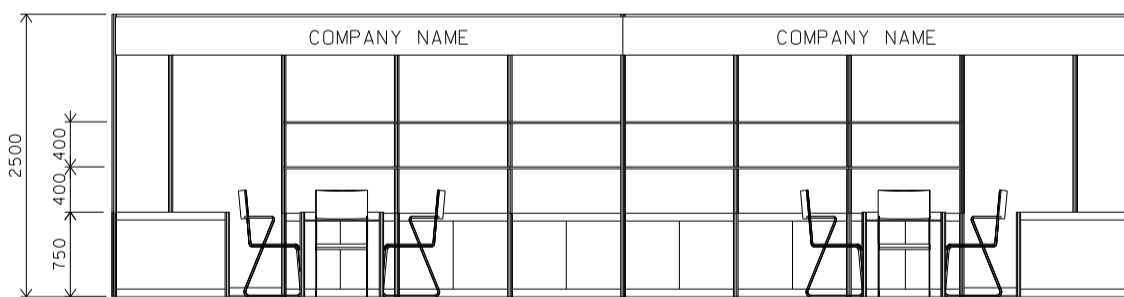

*The Hong Kong Trade Development Council reserves the right to change the configuration if necessary.

*如有需要，香港貿易發展局有權更改攤位結構。

Hong Kong Baby Products Fair

香港嬰兒用品展

9M x 2M Standard Booth

九米乘二米標準攤位

BOOTH SPECIFICATIONS		QTY.
	LOCKABLE CABINET 連鎖地櫃 (1000L x 500W x 750H mm)	6
	WOODEN DISPLAY SHELF FLAT 層板 (3000W X 300D mm)	4
	13W LED LAMP SPOTLIGHT (YELLOW LIGHT) 13瓦特LED燈膽短臂射燈 (黃光)	6
	13W LED LAMP LONGARMED SPOTLIGHT (YELLOW LIGHT) 13瓦特LED燈膽長臂射燈 (黃光)	4
	MEETING TABLE 會議檯 (700W x 700D x 750H mm)	2
	BLACK LEATHER CHAIR 黑皮椅	6
	CEILING BEAM 天花樑	11M
	DISPLAY PLATFORM 陳列組合	2
	RUBBISH BIN & CARPET 廢紙箱及地毯 (18 sq.m.)	

Hong Kong Baby Products Fair

香港嬰兒用品展

9M x 2M Standard Booth (Left Corner)

九米乘二米左邊角位攤位

PLAN

ELEVATION

BOOTH SPECIFICATIONS		QTY.
	LOCKABLE CABINET 連鎖地櫃 (1000L x 500W x 750H mm)	6
	WOODEN DISPLAY SHELF FLAT 層板 (3000W X 300D mm)	4
	13W LED LAMP SPOTLIGHT (YELLOW LIGHT) 13瓦特LED燈膽短臂射燈 (黃光)	6
	13W LED LAMP LONGARMED SPOTLIGHT (YELLOW LIGHT) 13瓦特LED燈膽長臂射燈 (黃光)	4
	MEETING TABLE 會議檯 (700W x 700D x 750H mm)	2
	BLACK LEATHER CHAIR 黑皮椅	6
	CEILING BEAM 天花樑	11M
	DISPLAY PLATFORM 陳列組合	2
	RUBBISH BIN & CARPET 廢紙箱及地毯 (18 sq.m.)	

Hong Kong Baby Products Fair

香港嬰兒用品展

6M x 3M Standard Booth with Meeting Room Specification (Left Corner)

六米乘三米標準攤位附設會議房規格(左邊角位)

BOOTH SPECIFICATIONS 攤位規格		QTY.
	CABINET 連鎖地櫃 (1000L x 500W x 750H mm)	6
	WOODEN DISPLAY SHELF FLAT 層板 (2000W X 300D mm)	4
	WOODEN DISPLAY SHELF FLAT 層板 (1000W X 300D mm)	4
	13W LED LAMP SPOTLIGHT(YELLOW LIGHT) 13瓦特LED燈膽短臂射燈(黃光)	4
	13W LED LAMP LONGARMED SPOTLIGHT (YELLOW LIGHT) 13瓦特LED燈膽長臂射燈(黃光)	6
	MEETING TABLE 會議檯 (700W x 700D x 750H mm)	2
	BLACK LEATHER CHAIR 黑皮椅	4
	CEILING BEAM 天花樑	4.5M
	RUBBISH BIN & CARPET 廢紙箱及地毯 (18 sq.m.)	