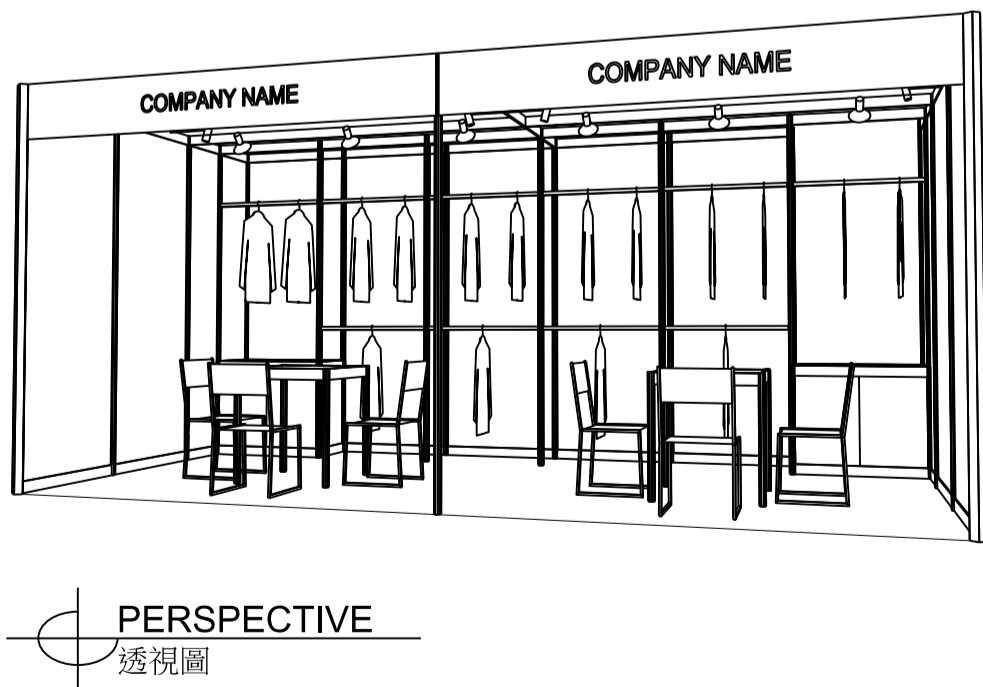

6M x 3M Standard Garment Booth

六米乘三米標準成衣展台

BOOTH SPECIFICATIONS 攤位規格		QTY.
	1000W x 500D x 750H CABINET 有鎖儲物櫃	2
	GARMENT RAIL 掛衣通	10
	13W LED LAMP SPOTLIGHT (YELLOW LIGHT) 13瓦特LED燈膽短臂射燈 (黃光)	6
	13W LED LAMP LONGARMED SPOTLIGHT (YELLOW LIGHT) 13瓦特LED燈膽長臂射燈 (黃光)	4
	700W x 700D x 750H MEETING TABLE 會議桌 (正方檯)	2
	BLACK LEATHER CHAIR 黑皮椅	6
---	CEILING BEAM 天花樑	9M
	RUBBISH BIN & CARPET (18sqm.) 廢紙箱及地毯	

Garment hanger will not be included as basic booth facilities.

攤位設施不包括衣架

*The Hong Kong Trade Development Council reserves the right to change the configuration if necessary.

*如有需要，香港貿易發展局有權更改攤位結構。