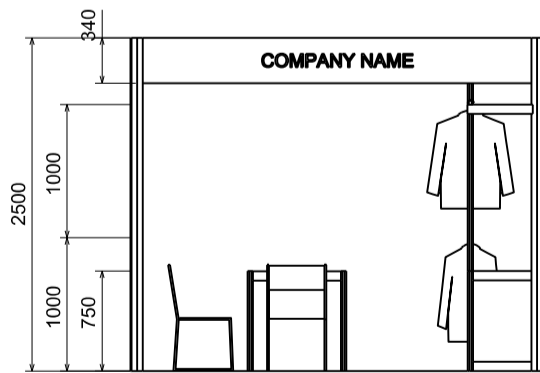

6M x 3M Standard Garment Booth

六米乘三米標準成衣展台

BOOTH SPECIFICATIONS 攤位規格		QTY.
	1000W x 500D x 750H CABINET 有鎖儲物櫃	2
	GARMENT RAIL 掛衣通	10
	13W LED LAMP SPOTLIGHT (YELLOW LIGHT) 13瓦特LED燈膽短臂射燈 (黃光)	6
	13W LED LAMP LONGARMED SPOTLIGHT (YELLOW LIGHT) 13瓦特LED燈膽長臂射燈 (黃光)	4
	700W x 700D x 750H MEETING TABLE 會議桌 (正方檯)	2
	BLACK LEATHER CHAIR 黑皮椅	6
---	CEILING BEAM 天花樑	9M
	RUBBISH BIN & CARPET (18sqm.) 廢紙箱及地毯	

Garment hanger will not be included as basic booth facilities.

攤位設施不包括衣架

*The Hong Kong Trade Development Council reserves the right to change the configuration if necessary.

*如有需要，香港貿易發展局有權更改攤位結構。

6M x 3M Standard Garment Booth (2 Sides Open)

六米乘三米標準成衣展台 (兩邊通道)

PLAN
平面圖

PERSPECTIVE
透視圖

ELEVATION
正面圖

BOOTH SPECIFICATIONS 攤位規格		QTY.
LC	1000W x 500D x 750H CABINET 有鎖儲物櫃	2
GR	GARMENT RAIL 掛衣通	10
▽	13W LED LAMP SPOTLIGHT (YELLOW LIGHT) 13瓦特LED燈膽短臂射燈 (黃光)	6
○	13W LED LAMP LONGARMED SPOTLIGHT (YELLOW LIGHT) 13瓦特LED燈膽長臂射燈 (黃光)	4
TA	700W x 700D x 750H MEETING TABLE 會議桌 (正方檯)	2
CH	BLACK LEATHER CHAIR 黑皮椅	6
---	CEILING BEAM 天花樑	9M
	RUBBISH BIN & CARPET (18sqm.) 廢紙箱及地毯	