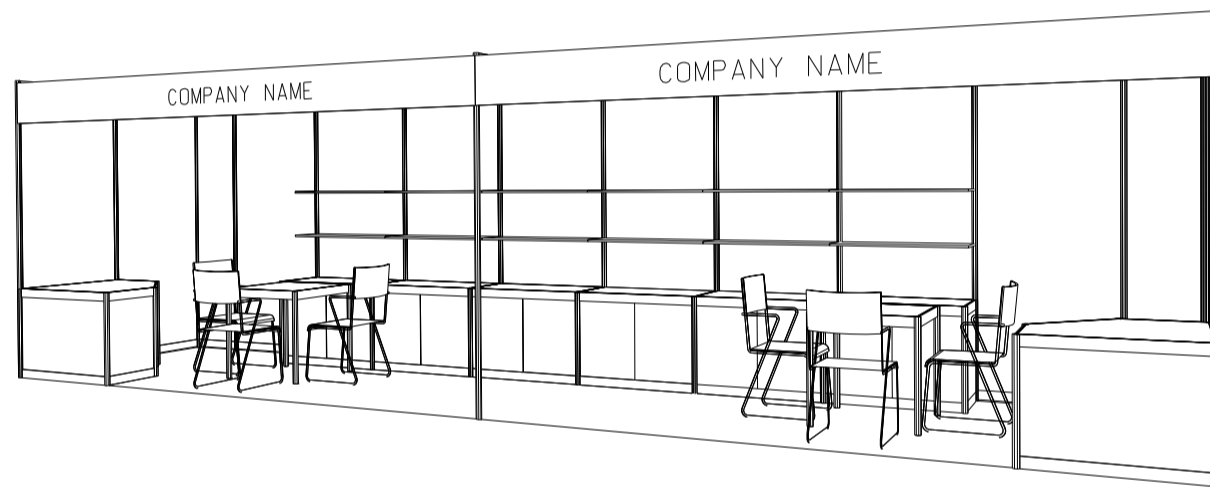

*The Hong Kong Trade Development Council reserves the right to change the configuration if necessary.

*如有需要，香港貿易發展局有權更改攤位結構。

6M x 3M Right Corner Booth

六米乘三米右邊角位攤位

BOOTH SPECIFICATIONS		QTY.
	LOCKABLE CABINET 1000L x 500W x 750H mm	6
	WOODEN DISPLAY SHELF FLAT (3000W X 300D mm)	4
	13W LED LAMP SPOTLIGHT(YELLOW LIGHT)	6
	13W LED LAMP LONGARMED SPOTLIGHT (YELLOW LIGHT)	4
	700W x 700D x 750H mm MEETING TABLE	2
	BLACK LEATHER CHAIR	6
	CEILING BEAM	9M
	DISPLAY PLATFORM	2
	RUBBISH BIN & CARPET (18sqm.)	

Hong Kong Baby Products Fair

香港嬰兒用品展

9M x 2M Standard Booth

九米乘二米標準攤位

BOOTH SPECIFICATIONS		QTY.
	LOCKABLE CABINET 連鎖地櫃 (1000L x 500W x 750H mm)	6
	WOODEN DISPLAY SHELF FLAT 層板 (3000W X 300D mm)	4
	13W LED LAMP SPOTLIGHT (YELLOW LIGHT) 13瓦特LED燈膽短臂射燈 (黃光)	6
	13W LED LAMP LONGARMED SPOTLIGHT (YELLOW LIGHT) 13瓦特LED燈膽長臂射燈 (黃光)	4
	MEETING TABLE 會議檯 (700W x 700D x 750H mm)	2
	BLACK LEATHER CHAIR 黑皮椅	6
	CEILING BEAM 天花樑	11M
	DISPLAY PLATFORM 陳列組合	2
	RUBBISH BIN & CARPET 廢紙箱及地毯 (18 sq.m.)	

Hong Kong Baby Products Fair

香港嬰兒用品展

9M x 2M Standard Booth (Left Corner)

九米乘二米左邊角位攤位

PLAN

PERSPECTIVE

ELEVATION

BOOTH SPECIFICATIONS		QTY.
	LOCKABLE CABINET 連鎖地櫃 (1000L x 500W x 750H mm)	6
	WOODEN DISPLAY SHELF FLAT 層板 (3000W X 300D mm)	4
	13W LED LAMP SPOTLIGHT (YELLOW LIGHT) 13瓦特LED燈膽短臂射燈 (黃光)	6
	13W LED LAMP LONGARMED SPOTLIGHT (YELLOW LIGHT) 13瓦特LED燈膽長臂射燈 (黃光)	4
	MEETING TABLE 會議檯 (700W x 700D x 750H mm)	2
	BLACK LEATHER CHAIR 黑皮椅	6
	CEILING BEAM 天花樑	11M
	DISPLAY PLATFORM 陳列組合	2
	RUBBISH BIN & CARPET 廢紙箱及地毯 (18 sq.m.)	