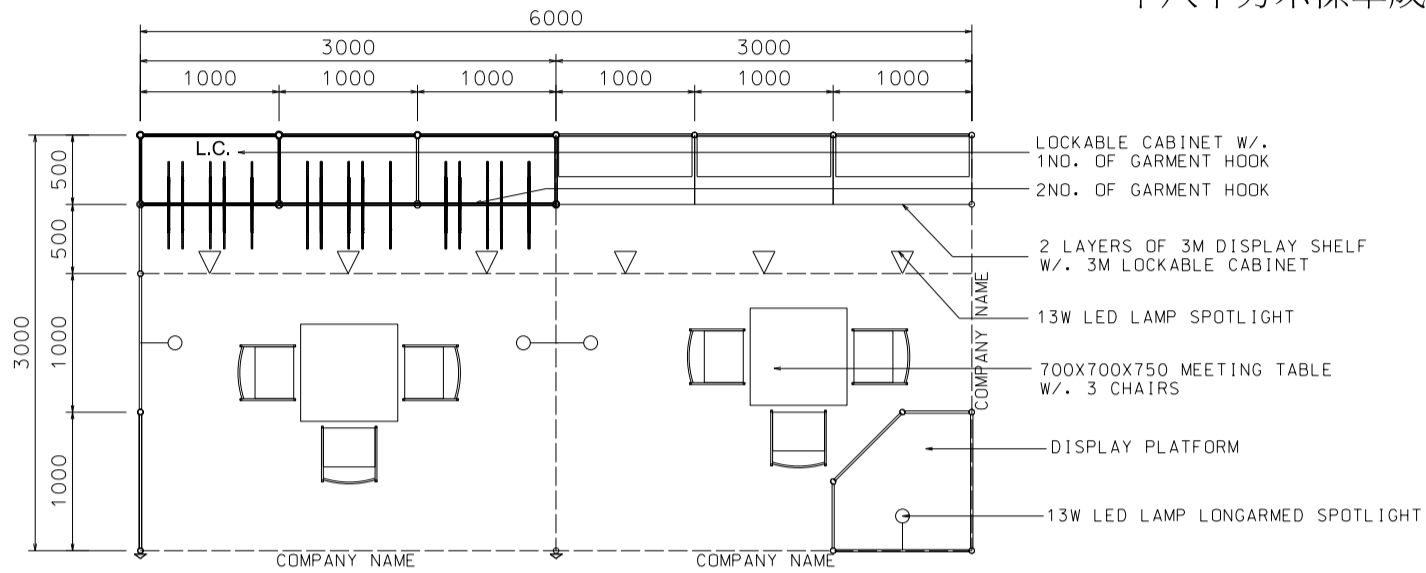

十八平方米標準成衣展台及標準攤位 (右邊角位)

BOOTH SPECIFICATIONS 攤位規格		QTY.
	GARMENT RAIL 掛衣通	5
	LOCKABLE CABINET 連鎖地櫃 (1000L x 500W x 750H mm)	4
	WOODEN DISPLAY SHELF FLAT 層板 (3000W X 300D mm)	2
	13W LED LAMP SPOTLIGHT (YELLOW LIGHT) 13瓦特LED燈膽短臂射燈 (黃光)	6
	13W LED LAMP LONGARMED SPOTLIGHT (YELLOW LIGHT) 13瓦特LED燈膽長臂射燈 (黃光)	4
	MEETING TABLE 會議檯 (700W x 700D x 750H mm)	2
	BLACK LEATHER CHAIR 黑皮椅	6
	CEILING BEAM 天花樑	9M
	DISPLAY PLATFORM 陳列組合	1
	RUBBISH BIN & CARPET 廢紙箱及地毯 (18 sq.m.)	