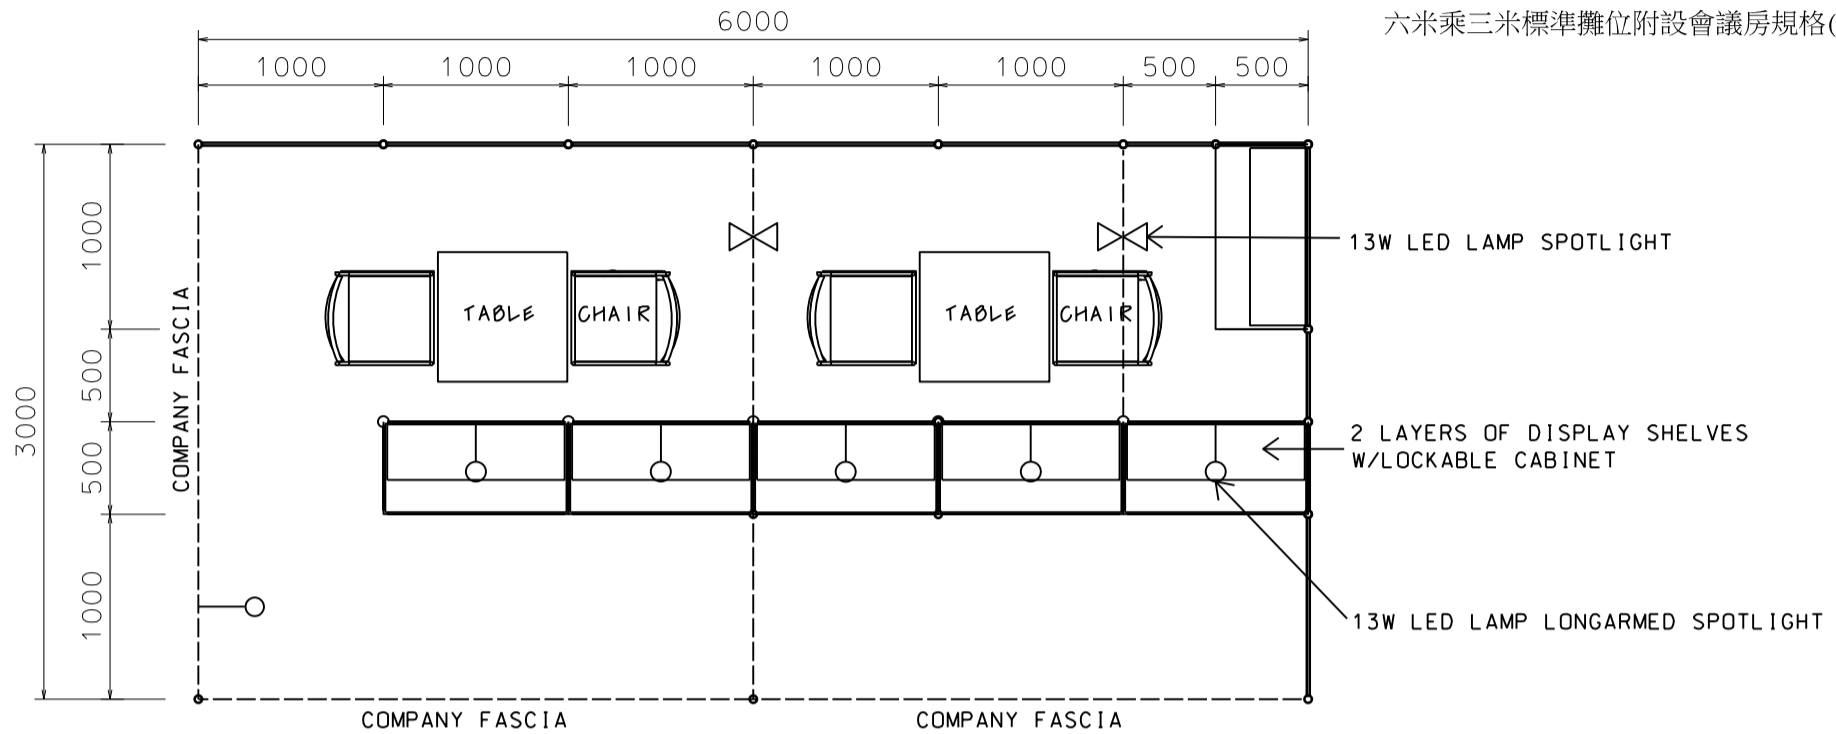

Hong Kong Baby Products Fair

香港嬰兒用品展

9M x 2M Standard Booth (Left Corner)

九米乘二米左邊角位攤位

PLAN

ELEVATION

BOOTH SPECIFICATIONS		QTY.
	LOCKABLE CABINET 連鎖地櫃 (1000L x 500W x 750H mm)	6
	WOODEN DISPLAY SHELF FLAT 層板 (3000W X 300D mm)	4
	13W LED LAMP SPOTLIGHT (YELLOW LIGHT) 13瓦特LED燈膽短臂射燈 (黃光)	6
	13W LED LAMP LONGARMED SPOTLIGHT (YELLOW LIGHT) 13瓦特LED燈膽長臂射燈 (黃光)	4
	MEETING TABLE 會議檯 (700W x 700D x 750H mm)	2
	BLACK LEATHER CHAIR 黑皮椅	6
	CEILING BEAM 天花樑	11M
	DISPLAY PLATFORM 陳列組合	2
	RUBBISH BIN & CARPET 廢紙箱及地毯 (18 sq.m.)	

Hong Kong Baby Products Fair

香港嬰兒用品展

6M x 3M Standard Booth with Meeting Room Specification (Left Corner)

六米乘三米標準攤位附設會議房規格(左邊角位)

BOOTH SPECIFICATIONS 攤位規格		QTY.
	CABINET 連鎖地櫃 (1000L x 500W x 750H mm)	6
	WOODEN DISPLAY SHELF FLAT 層板 (2000W X 300D mm)	4
	WOODEN DISPLAY SHELF FLAT 層板 (1000W X 300D mm)	4
	13W LED LAMP SPOTLIGHT(YELLOW LIGHT) 13瓦特LED燈膽短臂射燈(黃光)	4
	13W LED LAMP LONGARMED SPOTLIGHT (YELLOW LIGHT) 13瓦特LED燈膽長臂射燈(黃光)	6
	MEETING TABLE 會議檯 (700W x 700D x 750H mm)	2
	BLACK LEATHER CHAIR 黑皮椅	4
	CEILING BEAM 天花樑	4.5M
	RUBBISH BIN & CARPET 廢紙箱及地毯 (18 sq.m.)	