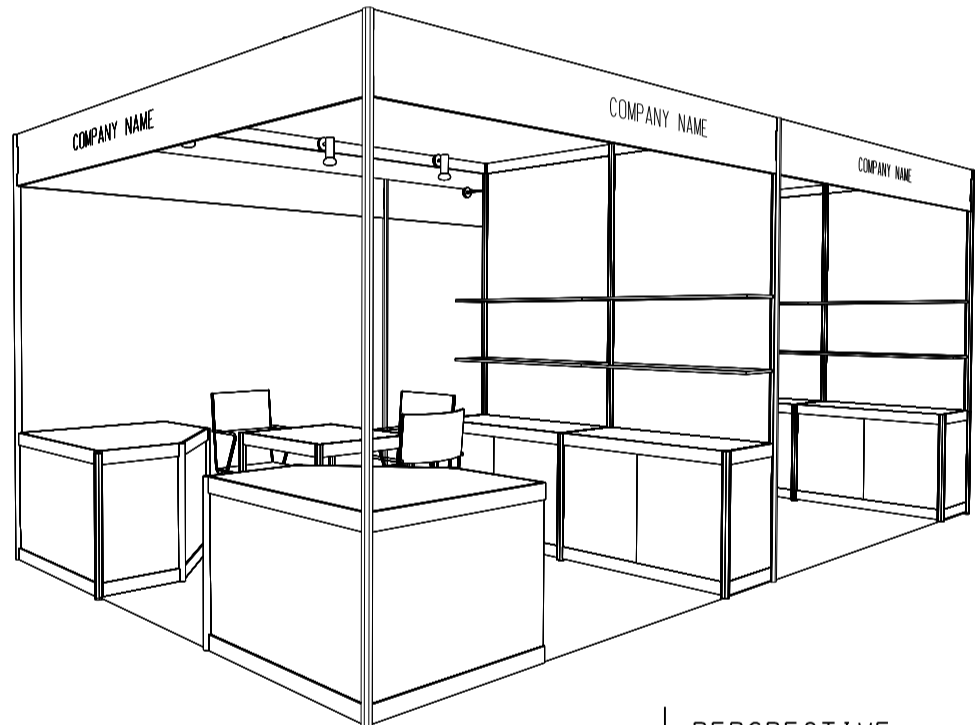

BOOTH SPECIFICATIONS		QTY.
	LOCKABLE CABINET 1000L x 500W x 750H mm	6
	WOODEN DISPLAY SHELF FLAT (3000W X 300D mm)	4
	13W LED LAMP SPOTLIGHT(YELLOW LIGHT)	6
	13W LED LAMP LONGARMED SPOTLIGHT (YELLOW LIGHT)	4
	700W x 700D x 750H mm MEETING TABLE	2
	BLACK LEATHER CHAIR	6
	CEILING BEAM	9M
	DISPLAY PLATFORM	2
	RUBBISH BIN & CARPET (18sqm.)	

*The Hong Kong Trade Development Council reserves the right to change the configuration if necessary.

*如有需要，香港貿易發展局有權更改攤位結構。

Hong Kong Baby Products Fair

香港嬰兒用品展

6M x 3M Peninsula Booth (A)

六米乘三米半島攤位

PLAN

PERSPECTIVE

ELEVATION

BOOTH SPECIFICATIONS		QTY.
	LOCKABLE CABINET 1000L x 500W x 750H mm	6
	WOODEN DISPLAY SHELF FLAT (3000W X 300D mm)	2
	WOODEN DISPLAY SHELF FLAT (2000W X 300D mm)	2
	WOODEN DISPLAY SHELF FLAT (1000W X 300D mm)	2
	13W LED LAMP SPOTLIGHT(YELLOW LIGHT)	6
	13W LED LAMP LONGARMED SPOTLIGHT (YELLOW LIGHT)	4
	700W x 700D x 750H mm MEETING TABLE	2
	BLACK LEATHER CHAIR	6
	CEILING BEAM	7M
	DISPLAY PLATFORM	2
	RUBBISH BIN & CARPET (18sqm.)	