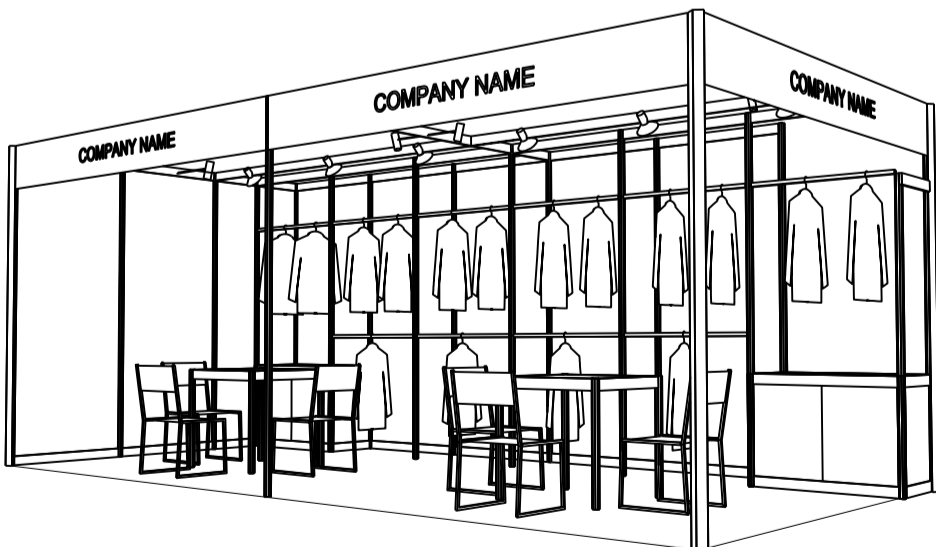

Garment hanger will not be included as basic booth facilities.

攤位設施不包括衣架

*The Hong Kong Trade Development Council reserves the right to change the configuration if necessary.

*如有需要, 香港貿易發展局有權更改攤位結構。

6M x 3M Standard Garment Booth (Right Corner)

六米乘三米標準成衣展台（右邊角位）

PLAN
平面圖

ELEVATION
正面圖

SIDE VIEW
側視圖

PERSPECTIVE
透視圖

BOOTH SPECIFICATIONS 攤位規格		QTY.
	1000W x 500D x 750H CABINET 有鎖儲物櫃	2
	GARMENT RAIL 掛衣通	10
	13W LED LAMP SPOTLIGHT (YELLOW LIGHT) 13瓦特LED燈膽短臂射燈（黃光）	6
	13W LED LAMP LONGARMED SPOTLIGHT (YELLOW LIGHT) 13瓦特LED燈膽長臂射燈（黃光）	4
	700W x 700D x 750H MEETING TABLE 會議桌（正方檯）	2
	BLACK LEATHER CHAIR 黑皮椅	6
---	CEILING BEAM 天花樑	9M
	RUBBISH BIN & CARPET (18sqm.) 廢紙箱及地毯	