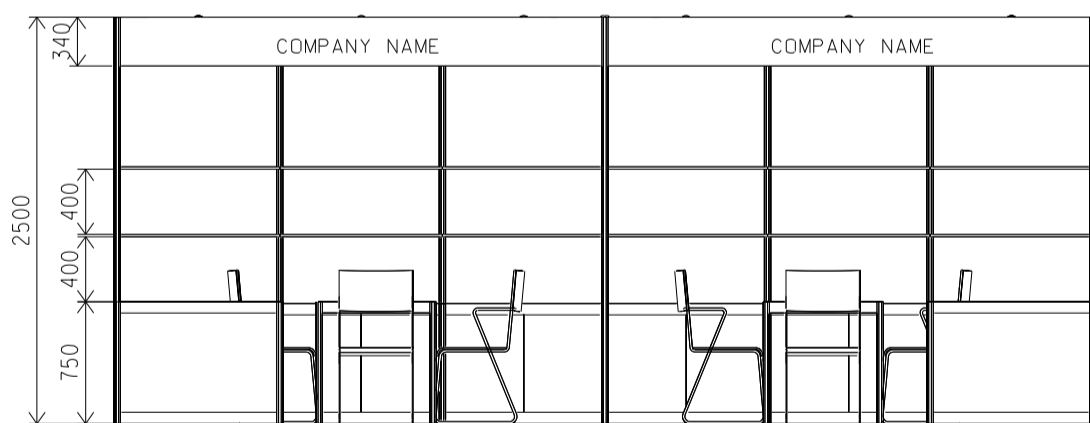

*The Hong Kong Trade Development Council reserves the right to change the configuration if necessary.

*如有需要，香港貿易發展局有權更改攤位結構。

Hong Kong Baby Products Fair

香港嬰兒用品展

6M x 3M Right Corner Booth

六米乘三米右邊角位攤位

PLAN

PERSPECTIVE