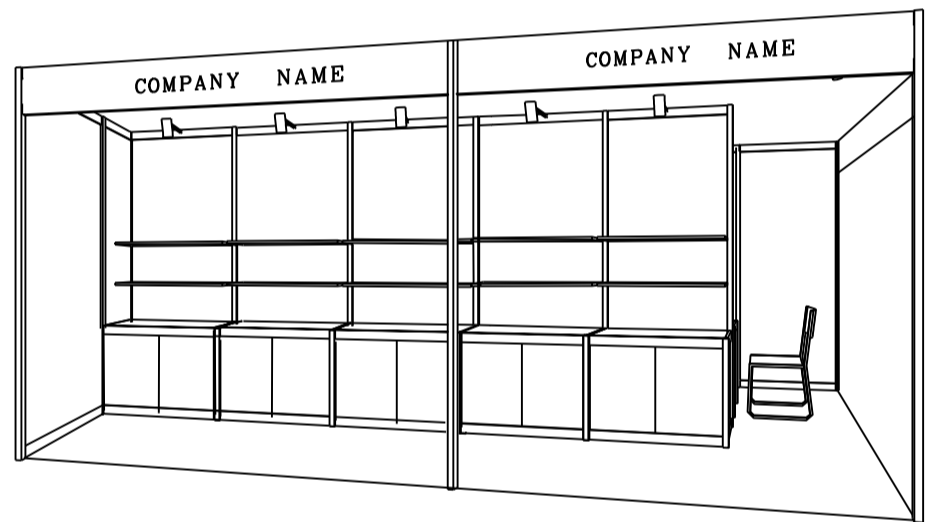

*The Hong Kong Trade Development Council reserves the right to change the configuration if necessary.

*如有需要，香港貿易發展局有權更改攤位結構。

Hong Kong Baby Products Fair

香港嬰兒用品展

6M x 3M Standard Booth with Meeting Room Specification (Right Corner)

六米乘三米標準攤位附設會議房規格(右邊角位)

BOOTH SPECIFICATIONS 攤位規格		QTY.
	CABINET 連鎖地櫃 (1000L x 500W x 750H mm)	6
	WOODEN DISPLAY SHELF FLAT 層板 (2000W X 300D mm)	4
	WOODEN DISPLAY SHELF FLAT 層板 (1000W X 300D mm)	4
	13W LED LAMP SPOTLIGHT(YELLOW LIGHT) 13瓦特LED燈膽短臂射燈(黃光)	4
	13W LED LAMP LONGARMED SPOTLIGHT (YELLOW LIGHT) 13瓦特LED燈膽長臂射燈(黃光)	6
	MEETING TABLE 會議檯 (700W x 700D x 750H mm)	2
	BLACK LEATHER CHAIR 黑皮椅	4
	CEILING BEAM 天花樑	4.5M
	RUBBISH BIN & CARPET 廢紙箱及地毯 (18 sq.m.)	