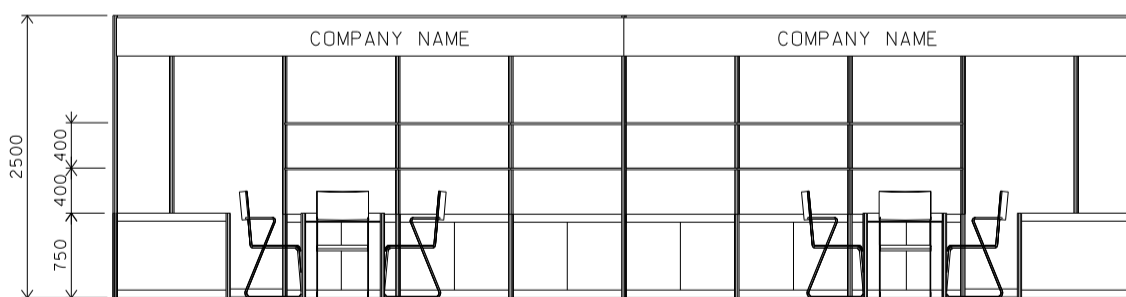

ELEVATION

BOOTH SPECIFICATIONS		QTY.
	LOCKABLE CABINET 1000L x 500W x 750H mm	6
	WOODEN DISPLAY SHELF FLAT (3000W X 300D mm)	2
	WOODEN DISPLAY SHELF FLAT (2000W X 300D mm)	2
	WOODEN DISPLAY SHELF FLAT (1000W X 300D mm)	2
	13W LED LAMP SPOTLIGHT(YELLOW LIGHT)	6
	13W LED LAMP LONGARMED SPOTLIGHT (YELLOW LIGHT)	4
	700W x 700D x 750H mm MEETING TABLE	2
	BLACK LEATHER CHAIR	6
	CEILING BEAM	7M
	DISPLAY PLATFORM	2
	RUBBISH BIN & CARPET (18sqm.)	

*The Hong Kong Trade Development Council reserves the right to change the configuration if necessary.

*如有需要，香港貿易發展局有權更改攤位結構。

6M x 3M Right Corner Booth

六米乘三米右邊角位攤位

BOOTH SPECIFICATIONS		QTY.
	LOCKABLE CABINET 1000L x 500W x 750H mm	6
	WOODEN DISPLAY SHELF FLAT (3000W X 300D mm)	4
	13W LED LAMP SPOTLIGHT(YELLOW LIGHT)	6
	13W LED LAMP LONGARMED SPOTLIGHT (YELLOW LIGHT)	4
	700W x 700D x 750H mm MEETING TABLE	2
	BLACK LEATHER CHAIR	6
	CEILING BEAM	9M
	DISPLAY PLATFORM	2
	RUBBISH BIN & CARPET (18sqm.)	

Hong Kong Baby Products Fair

香港嬰兒用品展

9M x 2M Standard Booth

九米乘二米標準攤位

BOOTH SPECIFICATIONS		QTY.
	LOCKABLE CABINET 連鎖地櫃 (1000L x 500W x 750H mm)	6
	WOODEN DISPLAY SHELF FLAT 層板 (3000W X 300D mm)	4
	13W LED LAMP SPOTLIGHT (YELLOW LIGHT) 13瓦特LED燈膽短臂射燈 (黃光)	6
	13W LED LAMP LONGARMED SPOTLIGHT (YELLOW LIGHT) 13瓦特LED燈膽長臂射燈 (黃光)	4
	MEETING TABLE 會議檯 (700W x 700D x 750H mm)	2
	BLACK LEATHER CHAIR 黑皮椅	6
	CEILING BEAM 天花樑	11M
	DISPLAY PLATFORM 陳列組合	2
	RUBBISH BIN & CARPET 廢紙箱及地毯 (18 sq.m.)	

Hong Kong Baby Products Fair

香港嬰兒用品展

9M x 2M Standard Booth (Left Corner)

九米乘二米左邊角位攤位

PLAN

PERSPECTIVE

ELEVATION

BOOTH SPECIFICATIONS		QTY.
	LOCKABLE CABINET 連鎖地櫃 (1000L x 500W x 750H mm)	6
	WOODEN DISPLAY SHELF FLAT 層板 (3000W X 300D mm)	4
	13W LED LAMP SPOTLIGHT (YELLOW LIGHT) 13瓦特LED燈膽短臂射燈 (黃光)	6
	13W LED LAMP LONGARMED SPOTLIGHT (YELLOW LIGHT) 13瓦特LED燈膽長臂射燈 (黃光)	4
	MEETING TABLE 會議檯 (700W x 700D x 750H mm)	2
	BLACK LEATHER CHAIR 黑皮椅	6
	CEILING BEAM 天花樑	11M
	DISPLAY PLATFORM 陳列組合	2
	RUBBISH BIN & CARPET 廢紙箱及地毯 (18 sq.m.)	