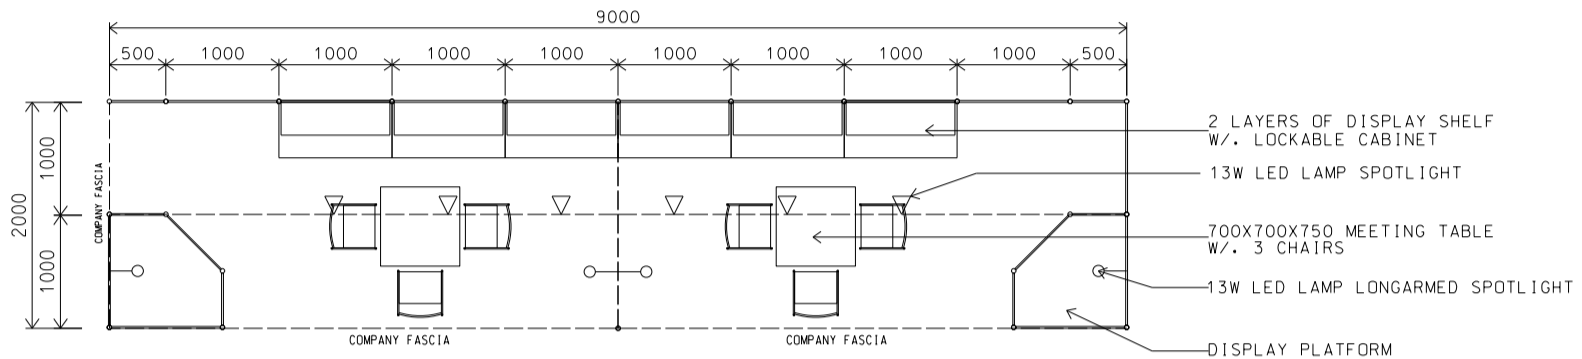

ELEVATION

BOOTH SPECIFICATIONS		QTY.
	LOCKABLE CABINET 1000L x 500W x 750H mm	6
	WOODEN DISPLAY SHELF FLAT (3000W X 300D mm)	4
	13W LED LAMP SPOTLIGHT (YELLOW LIGHT)	6
	13W LED LAMP LONGARMED SPOTLIGHT (YELLOW LIGHT)	4
	700W x 700D x 750H mm MEETING TABLE	2
	BLACK LEATHER CHAIR	6
	CEILING BEAM	9M
	DISPLAY PLATFORM	2
	RUBBISH BIN & CARPET (18sqm.)	

*The Hong Kong Trade Development Council reserves the right to change the configuration if necessary.

*如有需要，香港貿易發展局有權更改攤位結構。

Hong Kong Baby Products Fair

香港嬰兒用品展

9M x 2M Standard Booth

九米乘二米標準攤位

BOOTH SPECIFICATIONS		QTY.
	LOCKABLE CABINET 連鎖地櫃 (1000L x 500W x 750H mm)	6
	WOODEN DISPLAY SHELF FLAT 層板 (3000W X 300D mm)	4
	13W LED LAMP SPOTLIGHT (YELLOW LIGHT) 13瓦特LED燈膽短臂射燈 (黃光)	6
	13W LED LAMP LONGARMED SPOTLIGHT (YELLOW LIGHT) 13瓦特LED燈膽長臂射燈 (黃光)	4
	MEETING TABLE 會議檯 (700W x 700D x 750H mm)	2
	BLACK LEATHER CHAIR 黑皮椅	6
	CEILING BEAM 天花樑	11M
	DISPLAY PLATFORM 陳列組合	2
	RUBBISH BIN & CARPET 廢紙箱及地毯 (18 sq.m.)	

Hong Kong Baby Products Fair

香港嬰兒用品展

9M x 2M Standard Booth (Left Corner)

九米乘二米左邊角位攤位

PLAN

ELEVATION

BOOTH SPECIFICATIONS		QTY.
	LOCKABLE CABINET 連鎖地櫃 (1000L x 500W x 750H mm)	6
	WOODEN DISPLAY SHELF FLAT 層板 (3000W X 300D mm)	4
	13W LED LAMP SPOTLIGHT (YELLOW LIGHT) 13瓦特LED燈膽短臂射燈 (黃光)	6
	13W LED LAMP LONGARMED SPOTLIGHT (YELLOW LIGHT) 13瓦特LED燈膽長臂射燈 (黃光)	4
	MEETING TABLE 會議檯 (700W x 700D x 750H mm)	2
	BLACK LEATHER CHAIR 黑皮椅	6
	CEILING BEAM 天花樑	11M
	DISPLAY PLATFORM 陳列組合	2
	RUBBISH BIN & CARPET 廢紙箱及地毯 (18 sq.m.)	