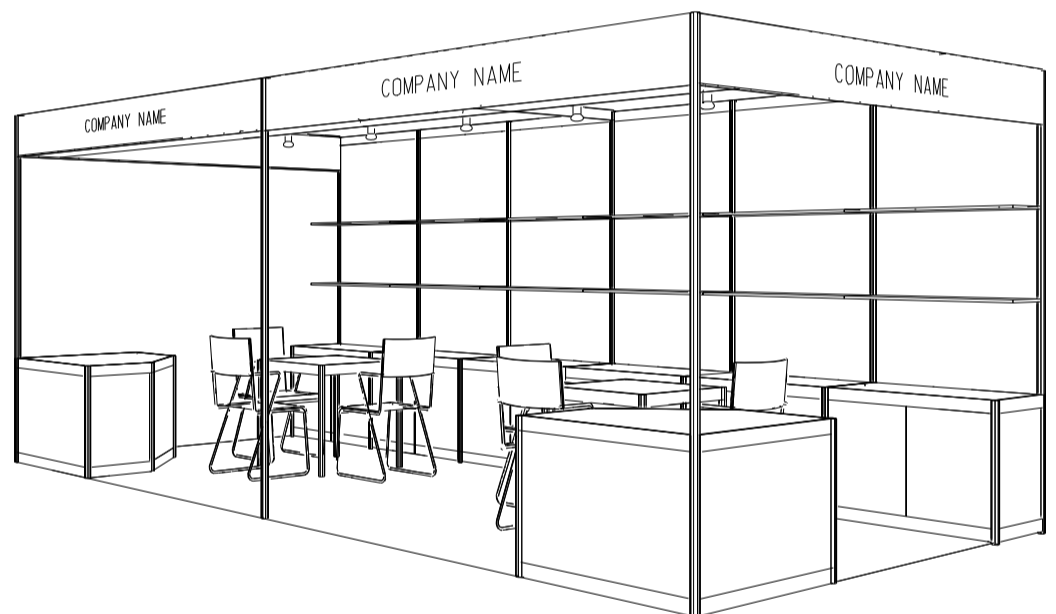

Hong Kong Baby Products Fair

香港嬰兒用品展

6M x 3M Standard Booth

六米乘三米標準攤位

PLAN

PERSPECTIVE

ELEVATION

BOOTH SPECIFICATIONS		QTY.
	LOCKABLE CABINET 1000L x 500W x 750H mm	6
	WOODEN DISPLAY SHELF FLAT (3000W X 300D mm)	4
	13W LED LAMP SPOTLIGHT(YELLOW LIGHT)	6
	13W LED LAMP LONGARMED SPOTLIGHT (YELLOW LIGHT)	4
	700W x 700D x 750H mm MEETING TABLE	2
	BLACK LEATHER CHAIR	6
	CEILING BEAM	9M
	DISPLAY PLATFORM	2
	RUBBISH BIN & CARPET (18sqm.)	

ELEVATION

BOOTH SPECIFICATIONS		QTY.
	LOCKABLE CABINET 1000L x 500W x 750H mm	6
	WOODEN DISPLAY SHELF FLAT (3000W X 300D mm)	4
	13W LED LAMP SPOTLIGHT(YELLOW LIGHT)	6
	13W LED LAMP LONGARMED SPOTLIGHT (YELLOW LIGHT)	4
	700W x 700D x 750H mm MEETING TABLE	2
	BLACK LEATHER CHAIR	6
	CEILING BEAM	9M
	DISPLAY PLATFORM	2
	RUBBISH BIN & CARPET (18sqm.)	

*The Hong Kong Trade Development Council reserves the right to change the configuration if necessary.
 *如有需要，香港貿易發展局有權更改攤位結構。

Hong Kong Baby Products Fair

香港嬰兒用品展

6M x 3M Peninsula Booth

六米乘三米半島攤位

PLAN

PERSPECTIVE

ELEVATION

BOOTH SPECIFICATIONS		QTY.
	LOCKABLE CABINET 1000L x 500W x 750H mm	6
	WOODEN DISPLAY SHELF FLAT (3000W X 300D mm)	4
	13W LED LAMP SPOTLIGHT (YELLOW LIGHT)	6
	13W LED LAMP LONGARMED SPOTLIGHT (YELLOW LIGHT)	4
	700W x 700D x 750H mm MEETING TABLE	2
	BLACK LEATHER CHAIR	6
	CEILING BEAM	9M
	DISPLAY PLATFORM	2
	RUBBISH BIN & CARPET (18sqm.)	