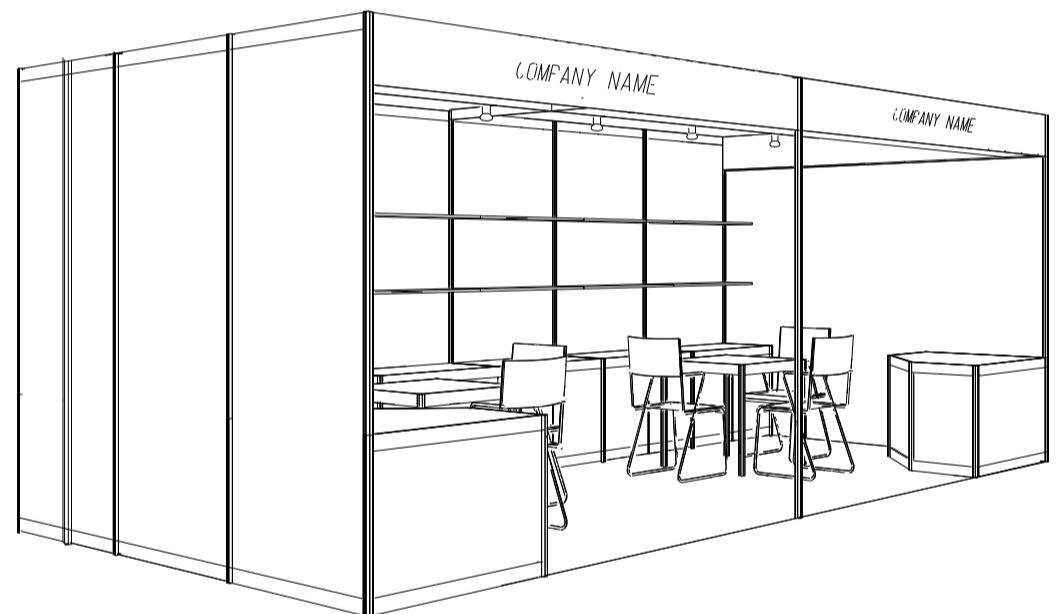

*The Hong Kong Trade Development Council reserves the right to change the configuration if necessary.

*如有需要，香港貿易發展局有權更改攤位結構。

Hong Kong Baby Products Fair

香港嬰兒用品展

6M x 3M Right Corner Booth

六米乘三米右邊角位攤位

PLAN

PERSPECTIVE

ELEVATION

BOOTH SPECIFICATIONS		QTY.
	LOCKABLE CABINET 1000L x 500W x 750H mm	6
	WOODEN DISPLAY SHELF FLAT (3000W X 300D mm)	4
	13W LED LAMP SPOTLIGHT (YELLOW LIGHT)	6
	13W LED LAMP LONGARMED SPOTLIGHT (YELLOW LIGHT)	4
	700W x 700D x 750H mm MEETING TABLE	2
	BLACK LEATHER CHAIR	6
	CEILING BEAM	9M
	DISPLAY PLATFORM	2
	RUBBISH BIN & CARPET (18sqm.)	