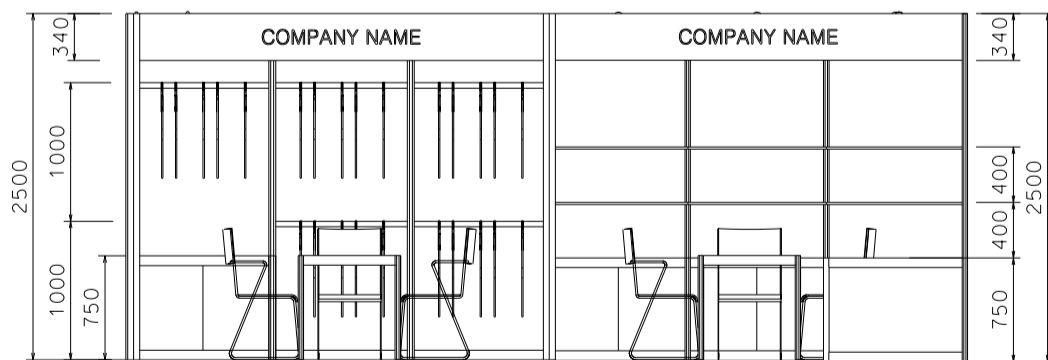

六米乘三米標準攤位附設會議房規格(右邊角位)

BOOTH SPECIFICATIONS 攤位規格		QTY.
	CABINET 連鎖地櫃 (1000L x 500W x 750H mm)	6
	WOODEN DISPLAY SHELF FLAT 層板 (2000W X 300D mm)	4
	WOODEN DISPLAY SHELF FLAT 層板 (1000W X 300D mm)	4
	13W LED LAMP SPOTLIGHT(YELLOW LIGHT) 13瓦特LED燈膽短臂射燈(黃光)	4
	13W LED LAMP LONGARMED SPOTLIGHT (YELLOW LIGHT) 13瓦特LED燈膽長臂射燈(黃光)	6
	MEETING TABLE 會議檯 (700W x 700D x 750H mm)	2
	BLACK LEATHER CHAIR 黑皮椅	4
	CEILING BEAM 天花樑	4.5M
	RUBBISH BIN & CARPET 廢紙箱及地毯 (18 sq.m.)	

*The Hong Kong Trade Development Council reserves the right to change the configuration if necessary.

*如有需要，香港貿易發展局有權更改攤位結構。

Hong Kong Baby Products Fair

香港嬰兒用品展

18 Sq.m. Standard Garment Booth + Standard Booth (Right Corner)

十八平方米標準成衣展台及標準攤位 (右邊角位)

BOOTH SPECIFICATIONS 攤位規格		QTY.
	GARMENT RAIL 掛衣通	5
	LOCKABLE CABINET 連鎖地櫃 (1000L x 500W x 750H mm)	4
	WOODEN DISPLAY SHELF FLAT 層板 (3000W X 300D mm)	2
	13W LED LAMP SPOTLIGHT (YELLOW LIGHT) 13瓦特LED燈膽短臂射燈 (黃光)	6
	13W LED LAMP LONGARMED SPOTLIGHT (YELLOW LIGHT) 13瓦特LED燈膽長臂射燈 (黃光)	4
	MEETING TABLE 會議檯 (700W x 700D x 750H mm)	2
	BLACK LEATHER CHAIR 黑皮椅	6
	CEILING BEAM 天花樑	9M
	DISPLAY PLATFORM 陳列組合	1
	RUBBISH BIN & CARPET 廢紙箱及地毯 (18 sq.m.)	