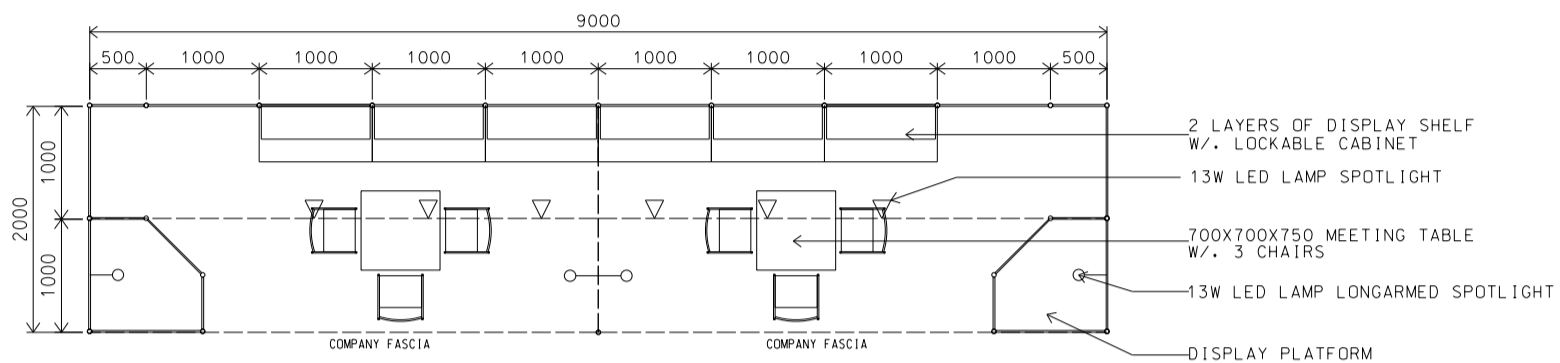

ELEVATION

BOOTH SPECIFICATIONS		QTY.
	LOCKABLE CABINET 1000L x 500W x 750H mm	6
	WOODEN DISPLAY SHELF FLAT (3000W X 300D mm)	4
	13W LED LAMP SPOTLIGHT (YELLOW LIGHT)	6
	13W LED LAMP LONGARMED SPOTLIGHT (YELLOW LIGHT)	4
	700W x 700D x 750H mm MEETING TABLE	2
	BLACK LEATHER CHAIR	6
	CEILING BEAM	9M
	DISPLAY PLATFORM	2
	RUBBISH BIN & CARPET (18sqm.)	

*The Hong Kong Trade Development Council reserves the right to change the configuration if necessary.

*如有需要，香港貿易發展局有權更改攤位結構。

Hong Kong Baby Products Fair

香港嬰兒用品展

9M x 2M Standard Booth

九米乘二米標準攤位

BOOTH SPECIFICATIONS		QTY.
	LOCKABLE CABINET 連鎖地櫃 (1000L x 500W x 750H mm)	6
	WOODEN DISPLAY SHELF FLAT 層板 (3000W X 300D mm)	4
	13W LED LAMP SPOTLIGHT (YELLOW LIGHT) 13瓦特LED燈膽短臂射燈 (黃光)	6
	13W LED LAMP LONGARMED SPOTLIGHT (YELLOW LIGHT) 13瓦特LED燈膽長臂射燈 (黃光)	4
	MEETING TABLE 會議檯 (700W x 700D x 750H mm)	2
	BLACK LEATHER CHAIR 黑皮椅	6
	CEILING BEAM 天花樑	11M
	DISPLAY PLATFORM 陳列組合	2
	RUBBISH BIN & CARPET 廢紙箱及地毯 (18 sq.m.)	

Hong Kong Baby Products Fair

香港嬰兒用品展

9M x 2M Standard Booth (Left Corner)

九米乘二米左邊角位攤位

PLAN

ELEVATION

BOOTH SPECIFICATIONS		QTY.
	LOCKABLE CABINET 連鎖地櫃 (1000L x 500W x 750H mm)	6
	WOODEN DISPLAY SHELF FLAT 層板 (3000W X 300D mm)	4
	13W LED LAMP SPOTLIGHT (YELLOW LIGHT) 13瓦特LED燈膽短臂射燈 (黃光)	6
	13W LED LAMP LONGARMED SPOTLIGHT (YELLOW LIGHT) 13瓦特LED燈膽長臂射燈 (黃光)	4
	MEETING TABLE 會議檯 (700W x 700D x 750H mm)	2
	BLACK LEATHER CHAIR 黑皮椅	6
	CEILING BEAM 天花樑	11M
	DISPLAY PLATFORM 陳列組合	2
	RUBBISH BIN & CARPET 廢紙箱及地毯 (18 sq.m.)	