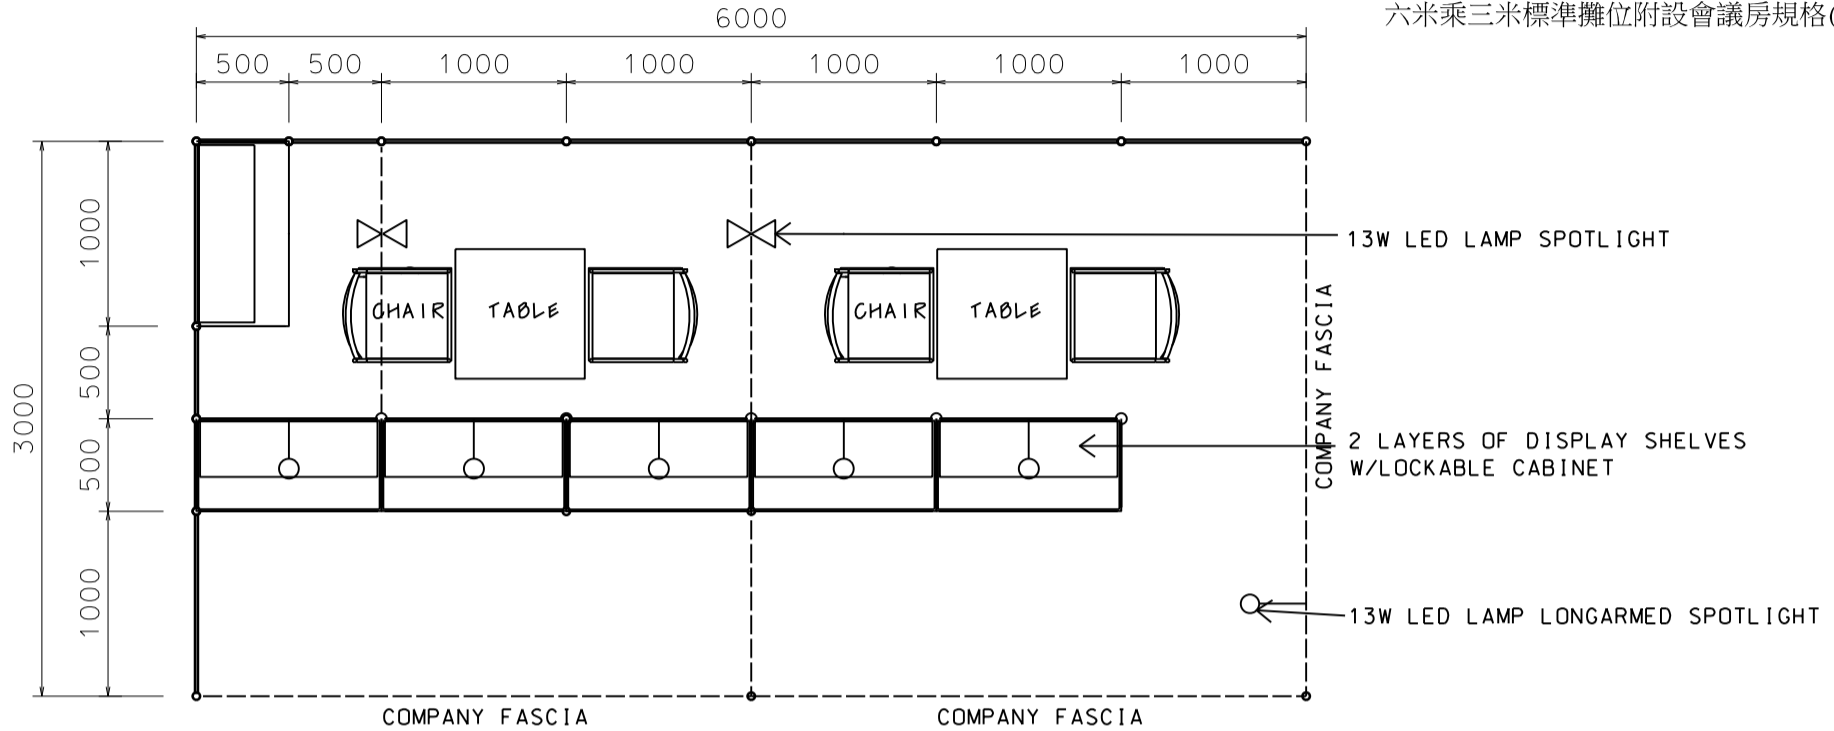

*The Hong Kong Trade Development Council reserves the right to change the configuration if necessary.

*如有需要，香港貿易發展局有權更改攤位結構。

Hong Kong Baby Products Fair

香港嬰兒用品展

6M x 3M Standard Booth with Meeting Room Specification (Right Corner)

六米乘三米標準攤位附設會議房規格(右邊角位)

BOOTH SPECIFICATIONS 攤位規格		QTY.
	CABINET 連鎖地櫃 (1000L x 500W x 750H mm)	6
	WOODEN DISPLAY SHELF FLAT 層板 (2000W X 300D mm)	4
	WOODEN DISPLAY SHELF FLAT 層板 (1000W X 300D mm)	4
	13W LED LAMP SPOTLIGHT(YELLOW LIGHT) 13瓦特LED燈膽短臂射燈(黃光)	4
	13W LED LAMP LONGARMED SPOTLIGHT (YELLOW LIGHT) 13瓦特LED燈膽長臂射燈(黃光)	6
	MEETING TABLE 會議檯 (700W x 700D x 750H mm)	2
	BLACK LEATHER CHAIR 黑皮椅	4
	CEILING BEAM 天花樑	4.5M
	RUBBISH BIN & CARPET 廢紙箱及地毯 (18 sq.m.)	