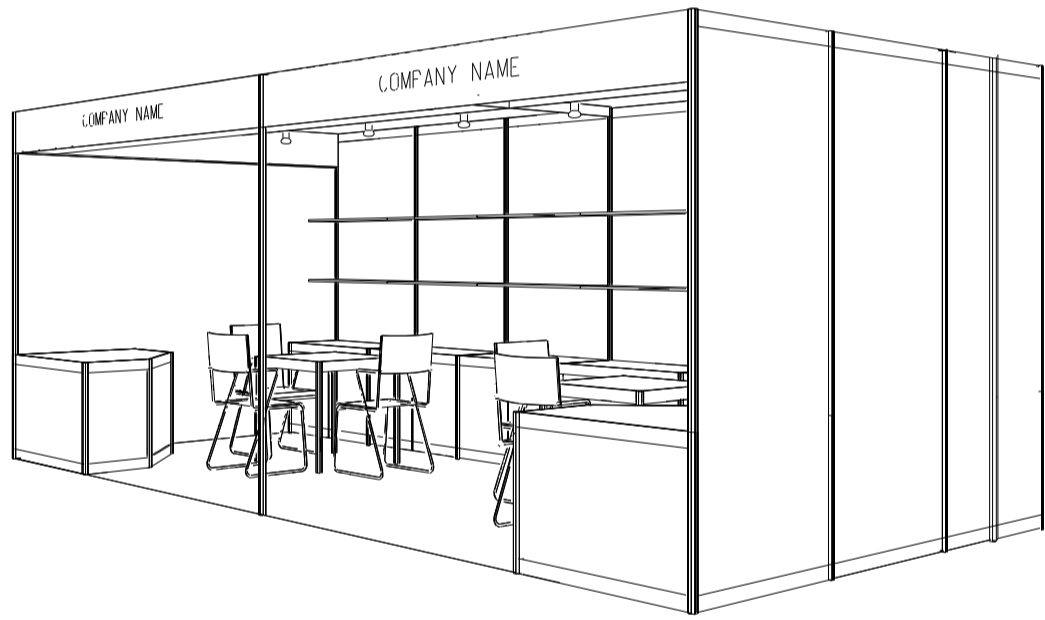

Hong Kong Baby Products Fair

香港嬰兒用品展

6M x 3M Standard Booth

六米乘三米標準攤位

PLAN

PERSPECTIVE

ELEVATION

BOOTH SPECIFICATIONS		QTY.
	LOCKABLE CABINET 1000L x 500W x 750H mm	6
	WOODEN DISPLAY SHELF FLAT (3000W X 300D mm)	4
	13W LED LAMP SPOTLIGHT(YELLOW LIGHT)	6
	13W LED LAMP LONGARMED SPOTLIGHT (YELLOW LIGHT)	4
	700W x 700D x 750H mm MEETING TABLE	2
	BLACK LEATHER CHAIR	6
	CEILING BEAM	9M
	DISPLAY PLATFORM	2
	RUBBISH BIN & CARPET (18sqm.)	

*The Hong Kong Trade Development Council reserves the right to change the configuration if necessary.

*如有需要，香港貿易發展局有權更改攤位結構。

Hong Kong Baby Products Fair

香港嬰兒用品展

6M x 3M Left Corner Booth

六米乘三米左邊角位攤位

PLAN

PERSPECTIVE

ELEVATION

BOOTH SPECIFICATIONS		QTY.
	LOCKABLE CABINET 1000L x 500W x 750H mm	6
	WOODEN DISPLAY SHELF FLAT (3000W X 300D mm)	4
	13W LED LAMP SPOTLIGHT(YELLOW LIGHT)	6
	13W LED LAMP LONGARMED SPOTLIGHT (YELLOW LIGHT)	4
	700W x 700D x 750H mm MEETING TABLE	2
	BLACK LEATHER CHAIR	6
	CEILING BEAM	9M
	DISPLAY PLATFORM	2
	RUBBISH BIN & CARPET (18sqm.)	

ELEVATION

BOOTH SPECIFICATIONS		QTY.
	LOCKABLE CABINET 1000L x 500W x 750H mm	6
	WOODEN DISPLAY SHELF FLAT (3000W X 300D mm)	4
	13W LED LAMP SPOTLIGHT (YELLOW LIGHT)	6
	13W LED LAMP LONGARMED SPOTLIGHT (YELLOW LIGHT)	4
	700W x 700D x 750H mm MEETING TABLE	2
	BLACK LEATHER CHAIR	6
	CEILING BEAM	9M
	DISPLAY PLATFORM	2
	RUBBISH BIN & CARPET (18sqm.)	