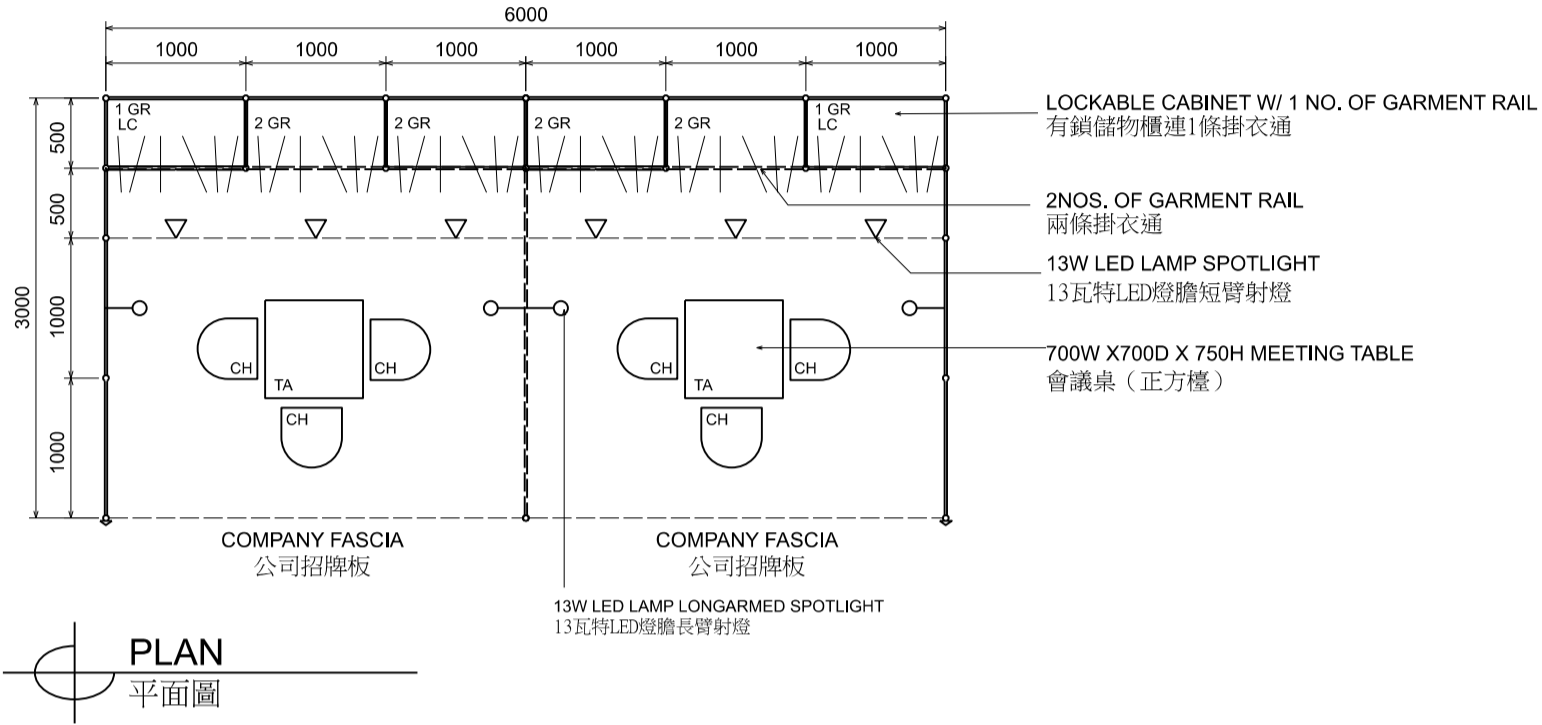

6M x 3M Standard Garment Booth

六米乘三米標準成衣展台

BOOTH SPECIFICATIONS 攤位規格		QTY.
	1000W x 500D x 750H CABINET 有鎖儲物櫃	2
	GARMENT RAIL 掛衣通	10
	13W LED LAMP SPOTLIGHT (YELLOW LIGHT) 13瓦特LED燈膽短臂射燈 (黃光)	6
	13W LED LAMP LONGARMED SPOTLIGHT (YELLOW LIGHT) 13瓦特LED燈膽長臂射燈 (黃光)	4
	700W x 700D x 750H MEETING TABLE 會議桌 (正方檯)	2
	BLACK LEATHER CHAIR 黑皮椅	6
---	CEILING BEAM 天花樑	9M
	RUBBISH BIN & CARPET (18sqm.) 廢紙箱及地毯	

Garment hanger will not be included as basic booth facilities.

攤位設施不包括衣架

*The Hong Kong Trade Development Council reserves the right to change the configuration if necessary.

*如有需要，香港貿易發展局有權更改攤位結構。