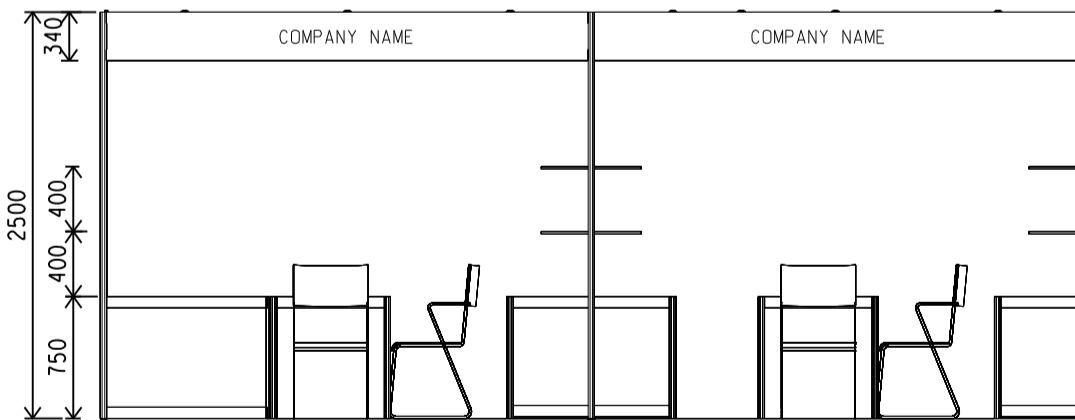

ELEVATION

BOOTH SPECIFICATIONS		QTY.
	LOCKABLE CABINET 1000L x 500W x 750H mm	6
	WOODEN DISPLAY SHELF FLAT (3000W X 300D mm)	4
	13W LED LAMP SPOTLIGHT (YELLOW LIGHT)	6
	13W LED LAMP LONGARMED SPOTLIGHT (YELLOW LIGHT)	4
	700W x 700D x 750H mm MEETING TABLE	2
	BLACK LEATHER CHAIR	6
	CEILING BEAM	9M
	DISPLAY PLATFORM	2
	RUBBISH BIN & CARPET (18sqm.)	

ELEVATION

BOOTH SPECIFICATIONS		QTY.
	LOCKABLE CABINET 1000L x 500W x 750H mm	6
	WOODEN DISPLAY SHELF FLAT (3000W X 300D mm)	2
	WOODEN DISPLAY SHELF FLAT (2000W X 300D mm)	2
	WOODEN DISPLAY SHELF FLAT (1000W X 300D mm)	2
	13W LED LAMP SPOTLIGHT(YELLOW LIGHT)	6
	13W LED LAMP LONGARMED SPOTLIGHT (YELLOW LIGHT)	4
	700W x 700D x 750H mm MEETING TABLE	2
	BLACK LEATHER CHAIR	6
	CEILING BEAM	7M
	DISPLAY PLATFORM	2
	RUBBISH BIN & CARPET (18sqm.)	

*The Hong Kong Trade Development Council reserves the right to change the configuration if necessary.

*如有需要，香港貿易發展局有權更改攤位結構。

6M x 3M Right Corner Booth

六米乘三米右邊角位攤位

BOOTH SPECIFICATIONS		QTY.
	LOCKABLE CABINET 1000L x 500W x 750H mm	6
	WOODEN DISPLAY SHELF FLAT (3000W X 300D mm)	4
	13W LED LAMP SPOTLIGHT(YELLOW LIGHT)	6
	13W LED LAMP LONGARMED SPOTLIGHT (YELLOW LIGHT)	4
	700W x 700D x 750H mm MEETING TABLE	2
	BLACK LEATHER CHAIR	6
	CEILING BEAM	9M
	DISPLAY PLATFORM	2
	RUBBISH BIN & CARPET (18sqm.)	