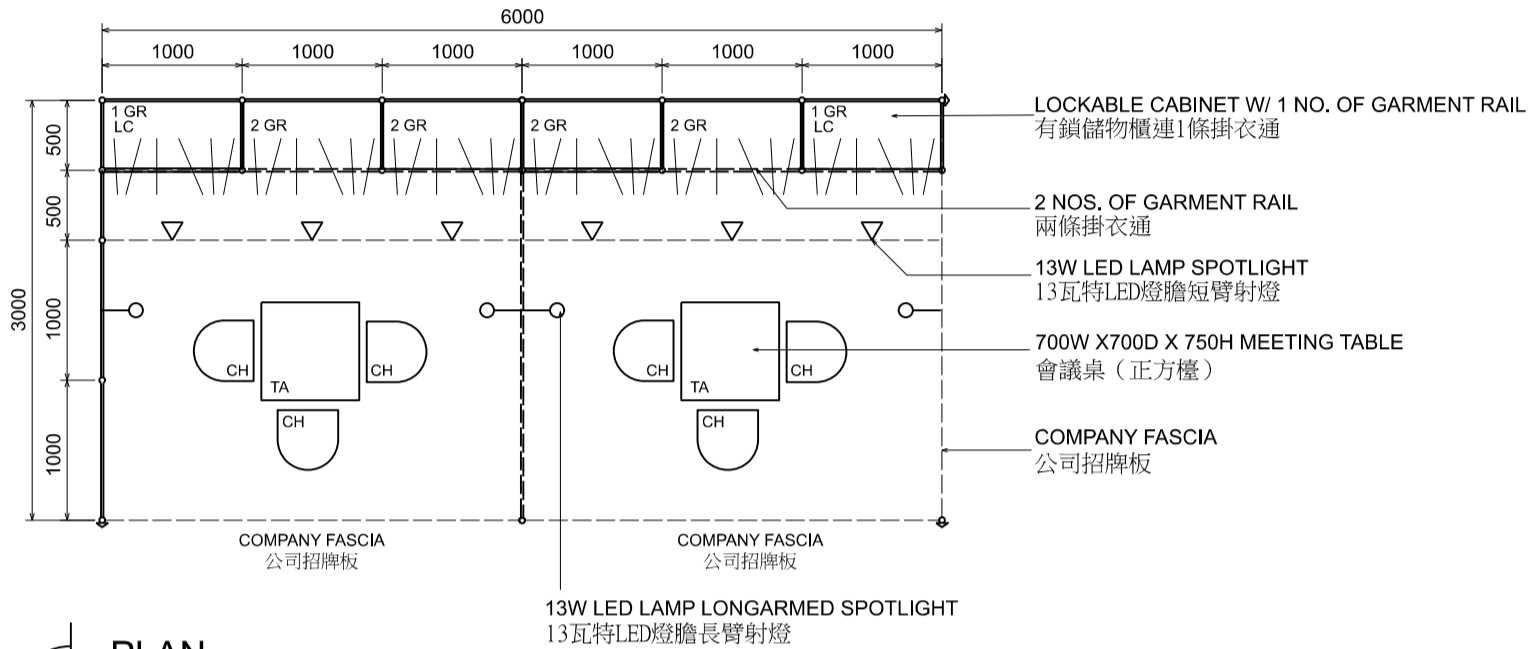

Garment hanger will not be included as basic booth facilities.

攤位設施不包括衣架

*The Hong Kong Trade Development Council reserves the right to change the configuration if necessary.

*如有需要, 香港貿易發展局有權更改攤位結構。

6M x 3M Standard Garment Booth (Right Corner)

六米乘三米標準成衣展台（右邊角位）

PLAN
平面圖

ELEVATION
正面圖

SIDE VIEW
側視圖

PERSPECTIVE
透視圖

BOOTH SPECIFICATIONS 攤位規格		QTY.
	1000W x 500D x 750H CABINET 有鎖儲物櫃	2
	GARMENT RAIL 掛衣通	10
	13W LED LAMP SPOTLIGHT (YELLOW LIGHT) 13瓦特LED燈膽短臂射燈（黃光）	6
	13W LED LAMP LONGARMED SPOTLIGHT (YELLOW LIGHT) 13瓦特LED燈膽長臂射燈（黃光）	4
	700W x 700D x 750H MEETING TABLE 會議桌（正方檯）	2
	BLACK LEATHER CHAIR 黑皮椅	6
---	CEILING BEAM 天花樑	9M
	RUBBISH BIN & CARPET (18sqm.) 廢紙箱及地毯	