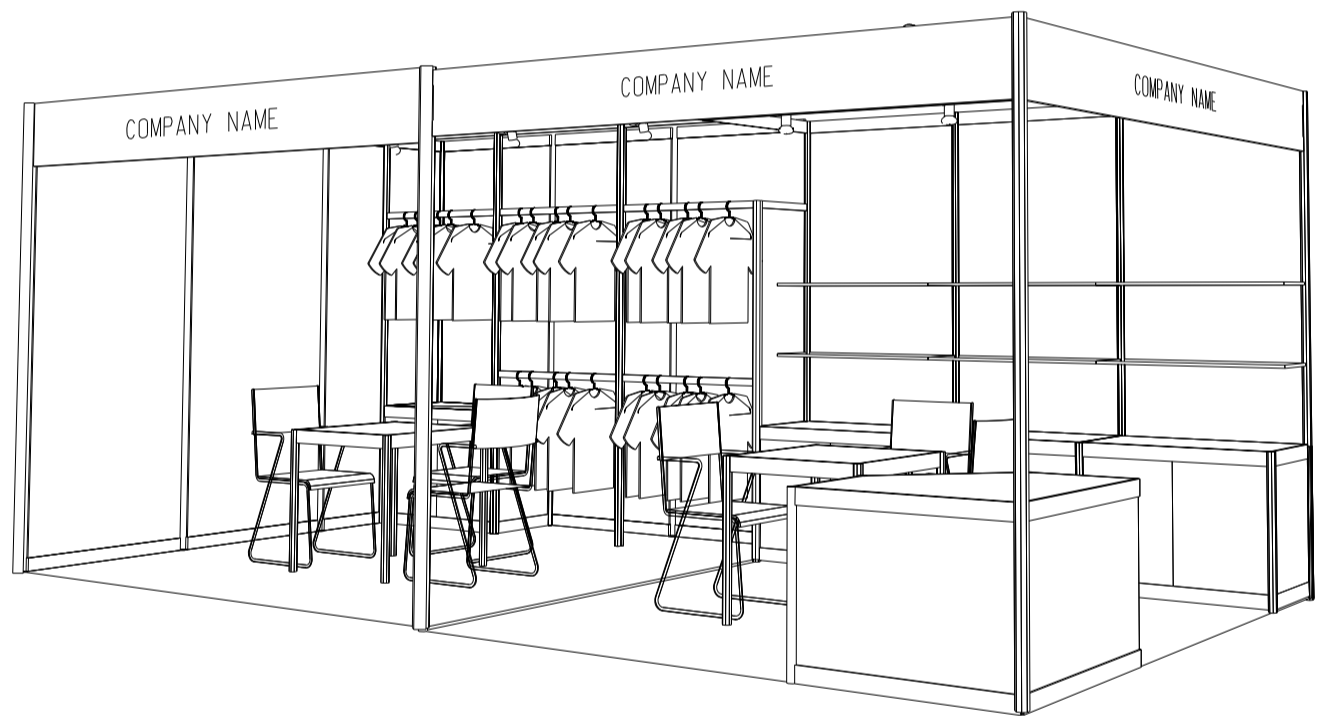

*The Hong Kong Trade Development Council reserves the right to change the configuration if necessary.

*如有需要，香港貿易發展局有權更改攤位結構。

Hong Kong Baby Products Fair

香港嬰兒用品展

18 Sq.m. Standard Garment Booth + Standard Booth (Right Corner)

十八平方米標準成衣展台及標準攤位 (右邊角位)

BOOTH SPECIFICATIONS 攤位規格		QTY.
	GARMENT RAIL 掛衣通	5
	LOCKABLE CABINET 連鎖地櫃 (1000L x 500W x 750H mm)	4
	WOODEN DISPLAY SHELF FLAT 層板 (3000W X 300D mm)	2
	13W LED LAMP SPOTLIGHT (YELLOW LIGHT) 13瓦特LED燈膽短臂射燈 (黃光)	6
	13W LED LAMP LONGARMED SPOTLIGHT (YELLOW LIGHT) 13瓦特LED燈膽長臂射燈 (黃光)	4
	MEETING TABLE 會議檯 (700W x 700D x 750H mm)	2
	BLACK LEATHER CHAIR 黑皮椅	6
	CEILING BEAM 天花樑	9M
	DISPLAY PLATFORM 陳列組合	1
	RUBBISH BIN & CARPET 廢紙箱及地毯 (18 sq.m.)	