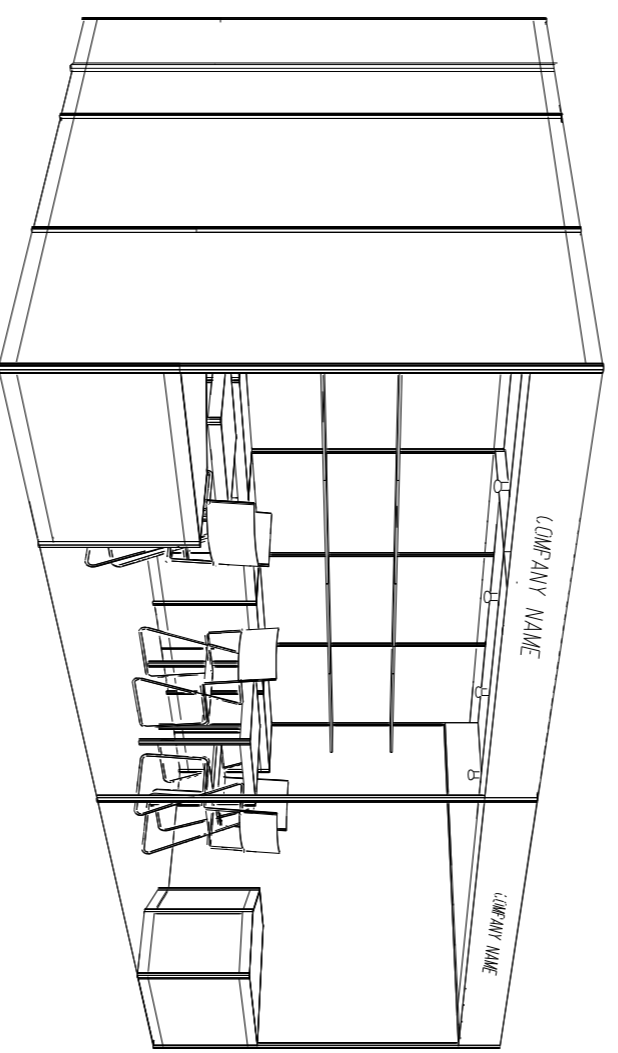

ELEVATION

BOOTH SPECIFICATIONS		QTY.
	LOCKABLE CABINET 1000L x 500W x 750H mm	6
	WOODEN DISPLAY SHELF FLAT (3000W X 300D mm)	4
	13W LED LAMP SPOTLIGHT (YELLOW LIGHT)	6
	13W LED LAMP LONGARMED SPOTLIGHT (YELLOW LIGHT)	4
	700W x 700D x 750H mm MEETING TABLE	2
	BLACK LEATHER CHAIR	6
	CEILING BEAM	9M
	DISPLAY PLATFORM	2
	RUBBISH BIN & CARPET (18sqm.)	

ELEVATION

BOOTH SPECIFICATIONS		QTY.
	LOCKABLE CABINET 1000L x 500W x 750H mm	6
	WOODEN DISPLAY SHELF FLAT (3000W X 300D mm)	2
	WOODEN DISPLAY SHELF FLAT (2000W X 300D mm)	2
	WOODEN DISPLAY SHELF FLAT (1000W X 300D mm)	2
	13W LED LAMP SPOTLIGHT(YELLOW LIGHT)	6
	13W LED LAMP LONGARMED SPOTLIGHT (YELLOW LIGHT)	4
	700W x 700D x 750H mm MEETING TABLE	2
	BLACK LEATHER CHAIR	6
	CEILING BEAM	7M
	DISPLAY PLATFORM	2
	RUBBISH BIN & CARPET (18sqm.)	

*The Hong Kong Trade Development Council reserves the right to change the configuration if necessary.

*如有需要，香港貿易發展局有權更改攤位結構。

6M x 3M Right Corner Booth

六米乘三米右邊角位攤位

BOOTH SPECIFICATIONS		QTY.
	LOCKABLE CABINET 1000L x 500W x 750H mm	6
	WOODEN DISPLAY SHELF FLAT (3000W X 300D mm)	4
	13W LED LAMP SPOTLIGHT(YELLOW LIGHT)	6
	13W LED LAMP LONGARMED SPOTLIGHT (YELLOW LIGHT)	4
	700W x 700D x 750H mm MEETING TABLE	2
	BLACK LEATHER CHAIR	6
	CEILING BEAM	9M
	DISPLAY PLATFORM	2
	RUBBISH BIN & CARPET (18sqm.)	

Hong Kong Baby Products Fair

香港嬰兒用品展

9M x 2M Standard Booth

九米乘二米標準攤位

BOOTH SPECIFICATIONS		QTY.
	LOCKABLE CABINET 連鎖地櫃 (1000L x 500W x 750H mm)	6
	WOODEN DISPLAY SHELF FLAT 層板 (3000W X 300D mm)	4
	13W LED LAMP SPOTLIGHT (YELLOW LIGHT) 13瓦特LED燈膽短臂射燈 (黃光)	6
	13W LED LAMP LONGARMED SPOTLIGHT (YELLOW LIGHT) 13瓦特LED燈膽長臂射燈 (黃光)	4
	MEETING TABLE 會議檯 (700W x 700D x 750H mm)	2
	BLACK LEATHER CHAIR 黑皮椅	6
	CEILING BEAM 天花樑	11M
	DISPLAY PLATFORM 陳列組合	2
	RUBBISH BIN & CARPET 廢紙箱及地毯 (18 sq.m.)	