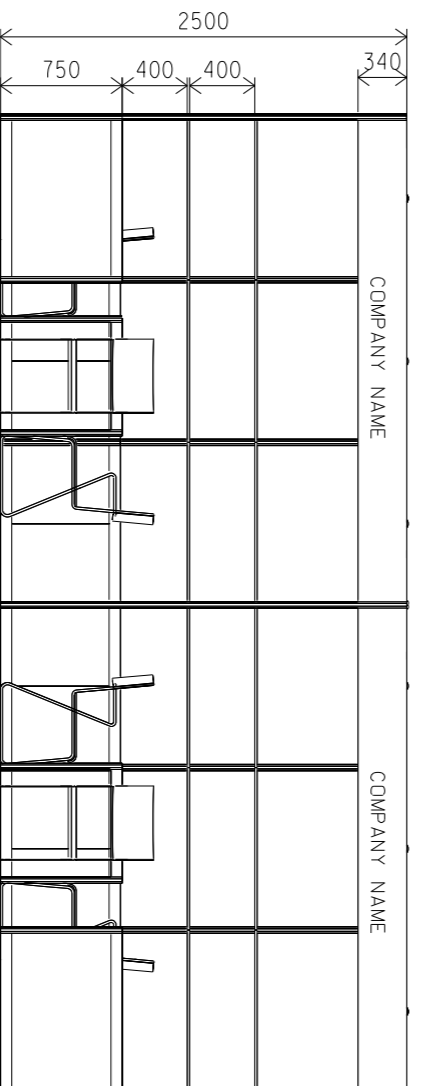

ELEVATION

BOOTH SPECIFICATIONS		QTY.
	LOCKABLE CABINET 1000L x 500W x 750H mm	6
	WOODEN DISPLAY SHELF FLAT (3000W X 300D mm)	4
	13W LED LAMP SPOTLIGHT (YELLOW LIGHT)	6
	13W LED LAMP LONGARMED SPOTLIGHT (YELLOW LIGHT)	4
	700W x 700D x 750H mm MEETING TABLE	2
	BLACK LEATHER CHAIR	6
	CEILING BEAM	9M
	DISPLAY PLATFORM	2
	RUBBISH BIN & CARPET (18sqm.)	

ELEVATION

BOOTH SPECIFICATIONS		QTY.
	LOCKABLE CABINET 1000L x 500W x 750H mm	6
	WOODEN DISPLAY SHELF FLAT (3000W X 300D mm)	2
	WOODEN DISPLAY SHELF FLAT (2000W X 300D mm)	2
	WOODEN DISPLAY SHELF FLAT (1000W X 300D mm)	2
	13W LED LAMP SPOTLIGHT(YELLOW LIGHT)	6
	13W LED LAMP LONGARMED SPOTLIGHT (YELLOW LIGHT)	4
	700W x 700D x 750H mm MEETING TABLE	2
	BLACK LEATHER CHAIR	6
	CEILING BEAM	7M
	DISPLAY PLATFORM	2
	RUBBISH BIN & CARPET (18sqm.)	

*The Hong Kong Trade Development Council reserves the right to change the configuration if necessary.

*如有需要，香港貿易發展局有權更改攤位結構。

6M x 3M Right Corner Booth

六米乘三米右邊角位攤位

BOOTH SPECIFICATIONS		QTY.
	LOCKABLE CABINET 1000L x 500W x 750H mm	6
	WOODEN DISPLAY SHELF FLAT (3000W X 300D mm)	4
	13W LED LAMP SPOTLIGHT(YELLOW LIGHT)	6
	13W LED LAMP LONGARMED SPOTLIGHT (YELLOW LIGHT)	4
	700W x 700D x 750H mm MEETING TABLE	2
	BLACK LEATHER CHAIR	6
	CEILING BEAM	9M
	DISPLAY PLATFORM	2
	RUBBISH BIN & CARPET (18sqm.)	

Hong Kong Baby Products Fair

香港嬰兒用品展

9M x 2M Standard Booth

九米乘二米標準攤位

BOOTH SPECIFICATIONS		QTY.
	LOCKABLE CABINET 連鎖地櫃 (1000L x 500W x 750H mm)	6
	WOODEN DISPLAY SHELF FLAT 層板 (3000W X 300D mm)	4
	13W LED LAMP SPOTLIGHT (YELLOW LIGHT) 13瓦特LED燈膽短臂射燈 (黃光)	6
	13W LED LAMP LONGARMED SPOTLIGHT (YELLOW LIGHT) 13瓦特LED燈膽長臂射燈 (黃光)	4
	MEETING TABLE 會議檯 (700W x 700D x 750H mm)	2
	BLACK LEATHER CHAIR 黑皮椅	6
	CEILING BEAM 天花樑	11M
	DISPLAY PLATFORM 陳列組合	2
	RUBBISH BIN & CARPET 廢紙箱及地毯 (18 sq.m.)	