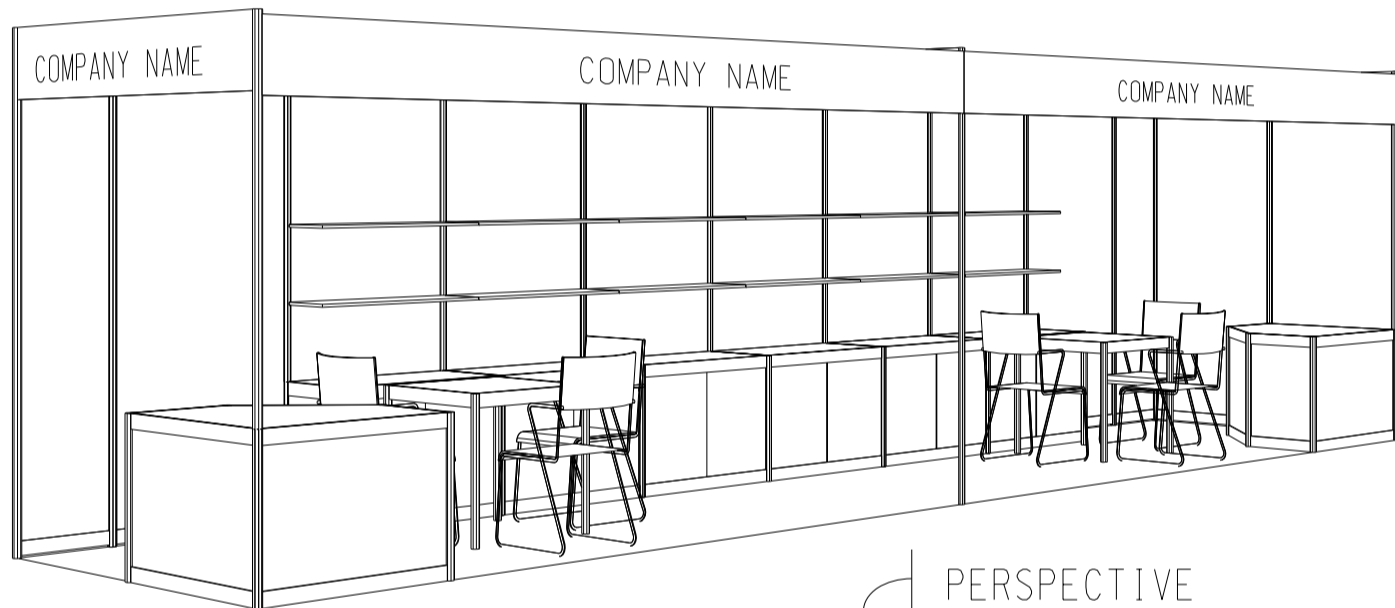

Hong Kong Baby Products Fair

香港嬰兒用品展

9M x 2M Standard Booth (Left Corner)

九米乘二米左邊角位攤位

PLAN

ELEVATION

BOOTH SPECIFICATIONS		QTY.
	LOCKABLE CABINET 連鎖地櫃 (1000L x 500W x 750H mm)	6
	WOODEN DISPLAY SHELF FLAT 層板 (3000W X 300D mm)	4
	13W LED LAMP SPOTLIGHT (YELLOW LIGHT) 13瓦特LED燈膽短臂射燈 (黃光)	6
	13W LED LAMP LONGARMED SPOTLIGHT (YELLOW LIGHT) 13瓦特LED燈膽長臂射燈 (黃光)	4
	MEETING TABLE 會議檯 (700W x 700D x 750H mm)	2
	BLACK LEATHER CHAIR 黑皮椅	6
	CEILING BEAM 天花樑	11M
	DISPLAY PLATFORM 陳列組合	2
	RUBBISH BIN & CARPET 廢紙箱及地毯 (18 sq.m.)	

Hong Kong Baby Products Fair

香港嬰兒用品展

6M x 3M Standard Booth with Meeting Room Specification (Left Corner)

六米乘三米標準攤位附設會議房規格(左邊角位)

BOOTH SPECIFICATIONS 攤位規格		QTY.
	CABINET 連鎖地櫃 (1000L x 500W x 750H mm)	6
	WOODEN DISPLAY SHELF FLAT 層板 (2000W X 300D mm)	4
	WOODEN DISPLAY SHELF FLAT 層板 (1000W X 300D mm)	4
	13W LED LAMP SPOTLIGHT(YELLOW LIGHT) 13瓦特LED燈膽短臂射燈(黃光)	4
	13W LED LAMP LONGARMED SPOTLIGHT (YELLOW LIGHT) 13瓦特LED燈膽長臂射燈(黃光)	6
	MEETING TABLE 會議檯 (700W x 700D x 750H mm)	2
	BLACK LEATHER CHAIR 黑皮椅	4
	CEILING BEAM 天花樑	4.5M
	RUBBISH BIN & CARPET 廢紙箱及地毯 (18 sq.m.)	