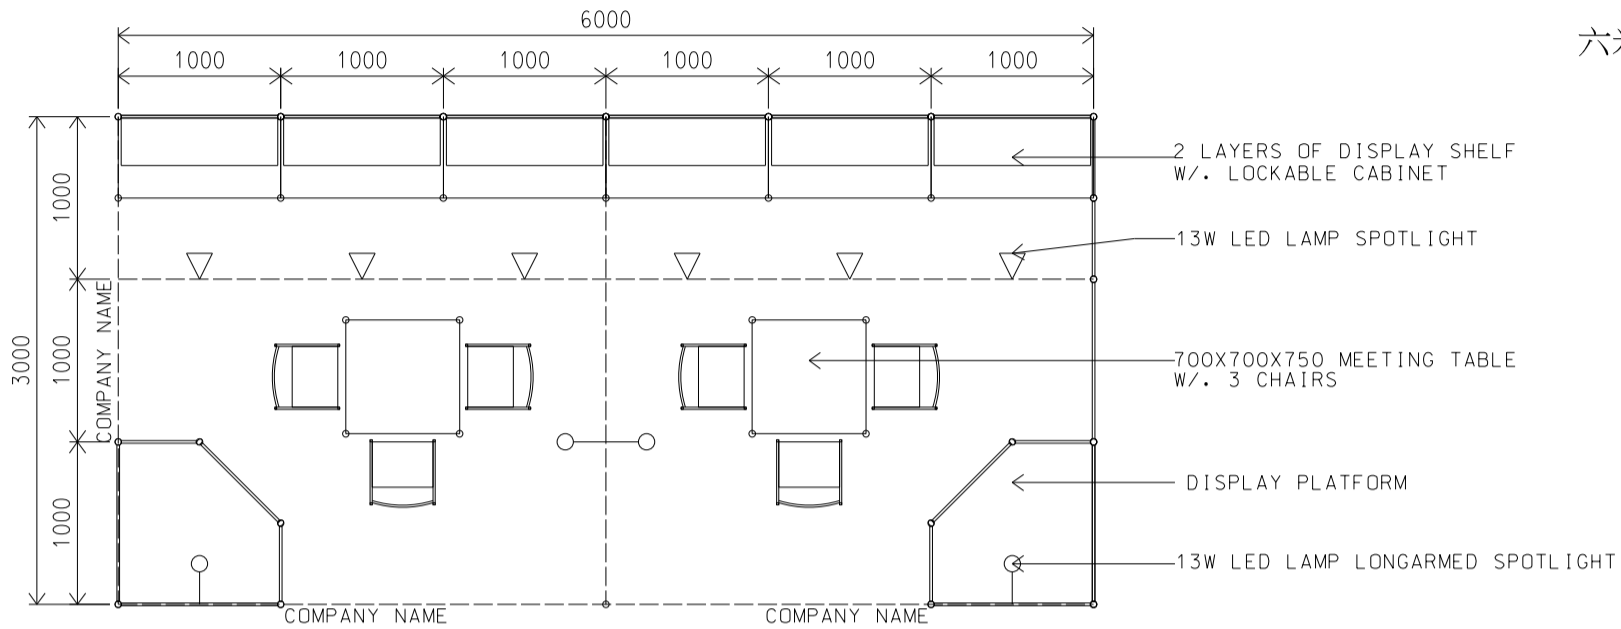

Hong Kong Baby Products Fair

香港嬰兒用品展

6M x 3M Left Corner Booth

六米乘三米左邊角位攤位

PLAN