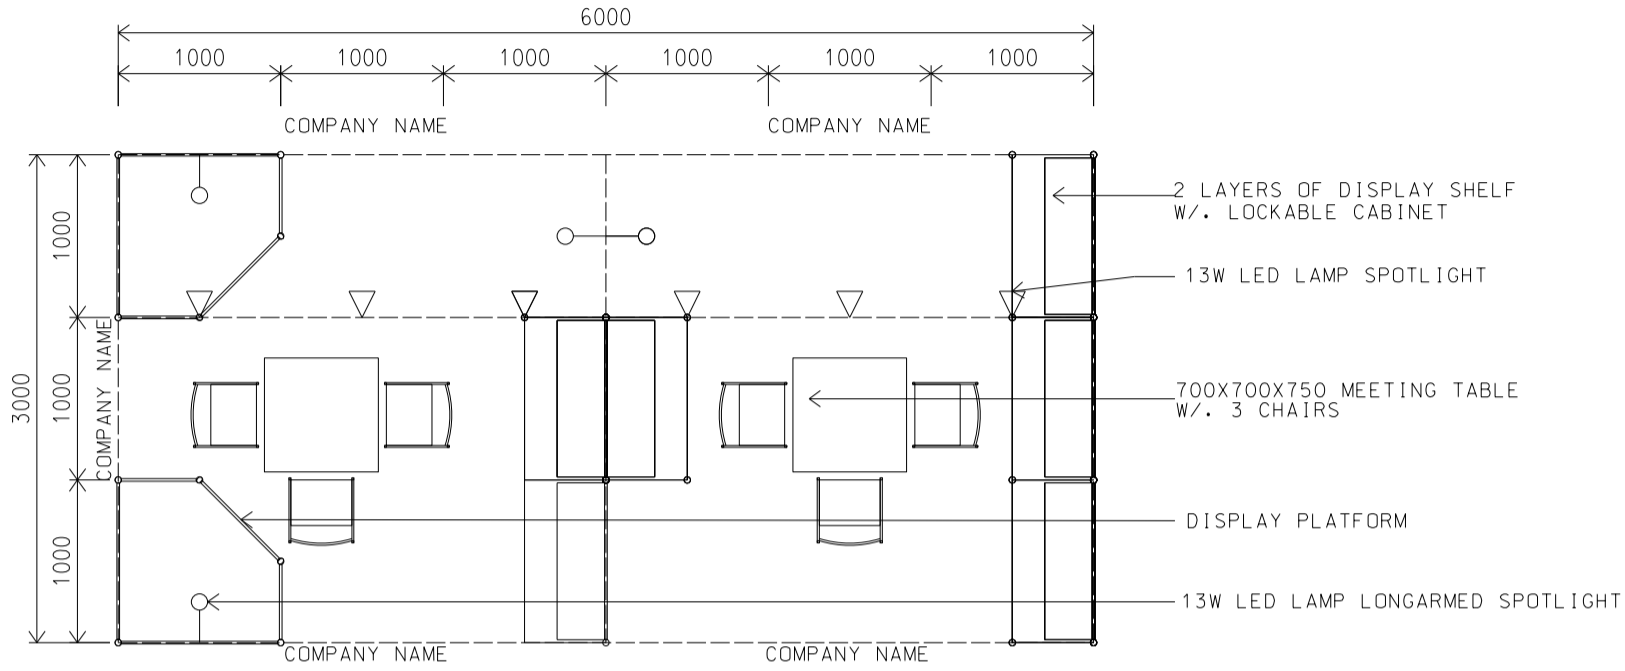

Hong Kong Baby Products Fair

香港嬰兒用品展

6M x 3M Peninsula Booth (A)

六米乘三米半島攤位

PLAN