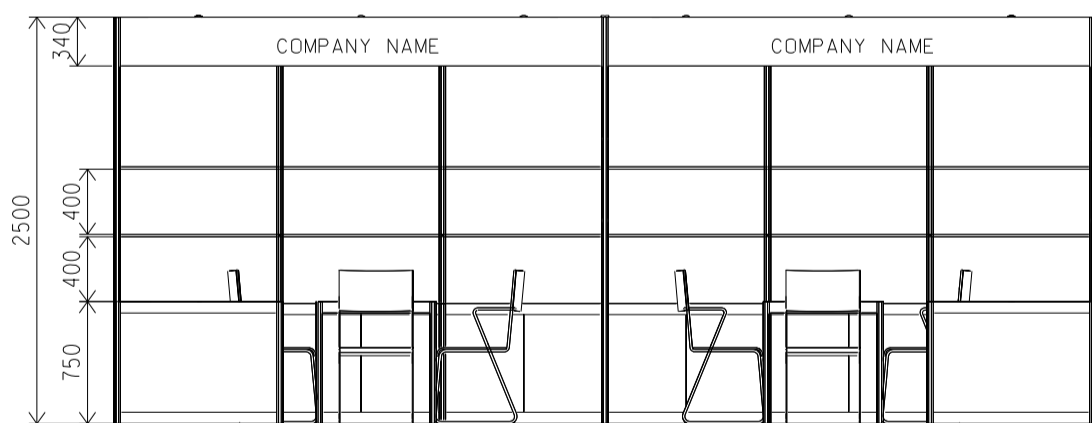

Hong Kong Baby Products Fair

香港嬰兒用品展

6M x 3M Standard Booth

六米乘三米標準攤位

PLAN

PERSPECTIVE

ELEVATION

BOOTH SPECIFICATIONS		QTY.
	LOCKABLE CABINET 1000L x 500W x 750H mm	6
	WOODEN DISPLAY SHELF FLAT (3000W X 300D mm)	4
	13W LED LAMP SPOTLIGHT(YELLOW LIGHT)	6
	13W LED LAMP LONGARMED SPOTLIGHT (YELLOW LIGHT)	4
	700W x 700D x 750H mm MEETING TABLE	2
	BLACK LEATHER CHAIR	6
	CEILING BEAM	9M
	DISPLAY PLATFORM	2
	RUBBISH BIN & CARPET (18sqm.)	

ELEVATION

BOOTH SPECIFICATIONS		QTY.
	LOCKABLE CABINET 1000L x 500W x 750H mm	6
	WOODEN DISPLAY SHELF FLAT (3000W X 300D mm)	4
	13W LED LAMP SPOTLIGHT(YELLOW LIGHT)	6
	13W LED LAMP LONGARMED SPOTLIGHT (YELLOW LIGHT)	4
	700W x 700D x 750H mm MEETING TABLE	2
	BLACK LEATHER CHAIR	6
	CEILING BEAM	9M
	DISPLAY PLATFORM	2
	RUBBISH BIN & CARPET (18sqm.)	

ELEVATION

BOOTH SPECIFICATIONS		QTY.
	LOCKABLE CABINET 1000L x 500W x 750H mm	6
	WOODEN DISPLAY SHELF FLAT (3000W X 300D mm)	4
	13W LED LAMP SPOTLIGHT (YELLOW LIGHT)	6
	13W LED LAMP LONGARMED SPOTLIGHT (YELLOW LIGHT)	4
	700W x 700D x 750H mm MEETING TABLE	2
	BLACK LEATHER CHAIR	6
	CEILING BEAM	9M
	DISPLAY PLATFORM	2
	RUBBISH BIN & CARPET (18sqm.)	