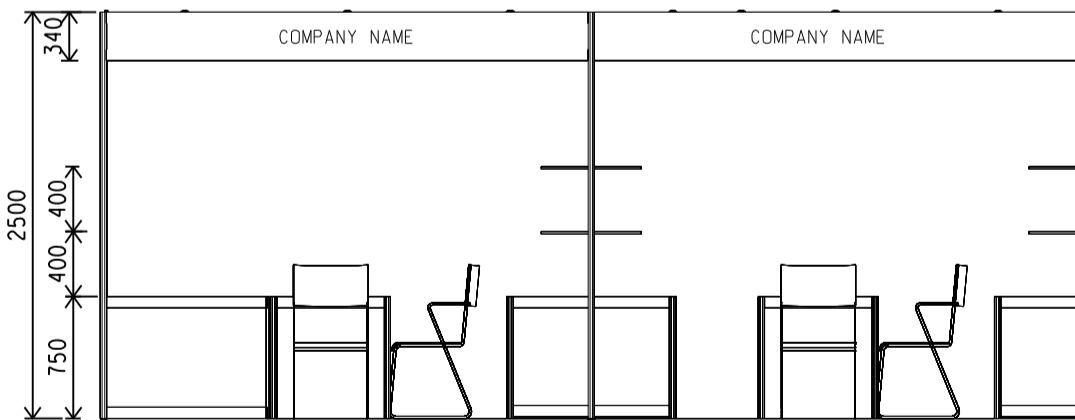

ELEVATION

BOOTH SPECIFICATIONS		QTY.
	LOCKABLE CABINET 1000L x 500W x 750H mm	6
	WOODEN DISPLAY SHELF FLAT (3000W X 300D mm)	2
	WOODEN DISPLAY SHELF FLAT (2000W X 300D mm)	2
	WOODEN DISPLAY SHELF FLAT (1000W X 300D mm)	2
	13W LED LAMP SPOTLIGHT(YELLOW LIGHT)	6
	13W LED LAMP LONGARMED SPOTLIGHT (YELLOW LIGHT)	4
	700W x 700D x 750H mm MEETING TABLE	2
	BLACK LEATHER CHAIR	6
	CEILING BEAM	7M
	DISPLAY PLATFORM	2
	RUBBISH BIN & CARPET (18sqm.)	