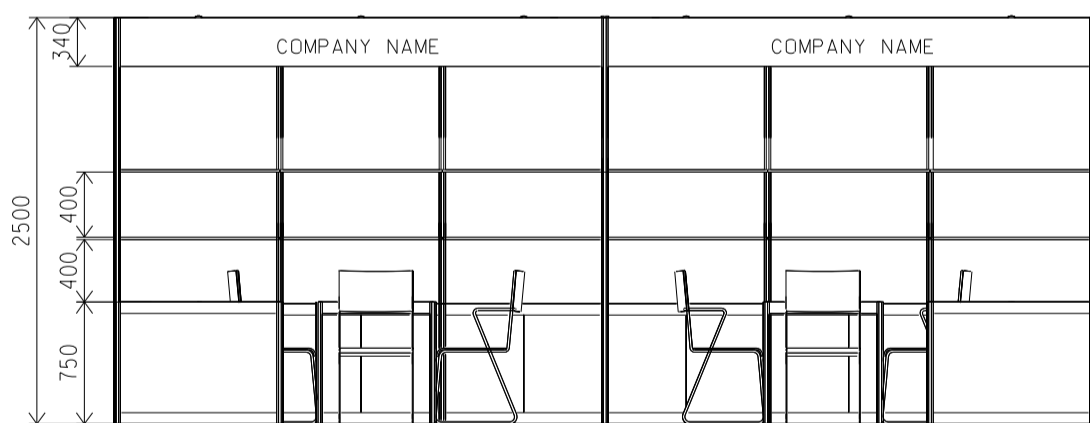

Hong Kong Baby Products Fair

香港嬰兒用品展

6M x 3M Standard Booth

六米乘三米標準攤位

PLAN

PERSPECTIVE

ELEVATION

BOOTH SPECIFICATIONS		QTY.
	LOCKABLE CABINET 1000L x 500W x 750H mm	6
	WOODEN DISPLAY SHELF FLAT (3000W X 300D mm)	4
	13W LED LAMP SPOTLIGHT(YELLOW LIGHT)	6
	13W LED LAMP LONGARMED SPOTLIGHT (YELLOW LIGHT)	4
	700W x 700D x 750H mm MEETING TABLE	2
	BLACK LEATHER CHAIR	6
	CEILING BEAM	9M
	DISPLAY PLATFORM	2
	RUBBISH BIN & CARPET (18sqm.)	

ELEVATION

BOOTH SPECIFICATIONS		QTY.
	LOCKABLE CABINET 1000L x 500W x 750H mm	6
	WOODEN DISPLAY SHELF FLAT (3000W X 300D mm)	4
	13W LED LAMP SPOTLIGHT(YELLOW LIGHT)	6
	13W LED LAMP LONGARMED SPOTLIGHT (YELLOW LIGHT)	4
	700W x 700D x 750H mm MEETING TABLE	2
	BLACK LEATHER CHAIR	6
	CEILING BEAM	9M
	DISPLAY PLATFORM	2
	RUBBISH BIN & CARPET (18sqm.)	