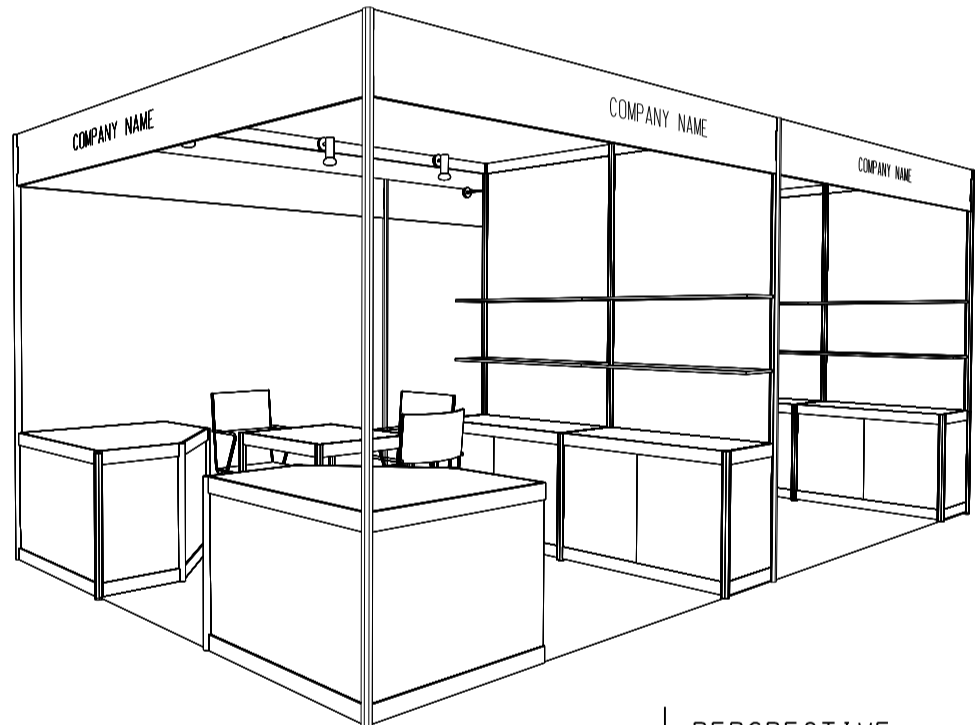

ELEVATION

BOOTH SPECIFICATIONS		QTY.
	LOCKABLE CABINET 1000L x 500W x 750H mm	6
	WOODEN DISPLAY SHELF FLAT (3000W X 300D mm)	4
	13W LED LAMP SPOTLIGHT (YELLOW LIGHT)	6
	13W LED LAMP LONGARMED SPOTLIGHT (YELLOW LIGHT)	4
	700W x 700D x 750H mm MEETING TABLE	2
	BLACK LEATHER CHAIR	6
	CEILING BEAM	9M
	DISPLAY PLATFORM	2
	RUBBISH BIN & CARPET (18sqm.)	

*The Hong Kong Trade Development Council reserves the right to change the configuration if necessary.

*如有需要，香港貿易發展局有權更改攤位結構。

Hong Kong Baby Products Fair

香港嬰兒用品展

6M x 3M Peninsula Booth (A)

六米乘三米半島攤位

PLAN

PERSPECTIVE

ELEVATION

BOOTH SPECIFICATIONS		QTY.
	LOCKABLE CABINET 1000L x 500W x 750H mm	6
	WOODEN DISPLAY SHELF FLAT (3000W X 300D mm)	2
	WOODEN DISPLAY SHELF FLAT (2000W X 300D mm)	2
	WOODEN DISPLAY SHELF FLAT (1000W X 300D mm)	2
	13W LED LAMP SPOTLIGHT(YELLOW LIGHT)	6
	13W LED LAMP LONGARMED SPOTLIGHT (YELLOW LIGHT)	4
	700W x 700D x 750H mm MEETING TABLE	2
	BLACK LEATHER CHAIR	6
	CEILING BEAM	7M
	DISPLAY PLATFORM	2
	RUBBISH BIN & CARPET (18sqm.)	

*The Hong Kong Trade Development Council reserves the right to change the configuration if necessary.

*如有需要，香港貿易發展局有權更改攤位結構。

6M x 3M Right Corner Booth

六米乘三米右邊角位攤位

BOOTH SPECIFICATIONS		QTY.
	LOCKABLE CABINET 1000L x 500W x 750H mm	6
	WOODEN DISPLAY SHELF FLAT (3000W X 300D mm)	4
	13W LED LAMP SPOTLIGHT(YELLOW LIGHT)	6
	13W LED LAMP LONGARMED SPOTLIGHT (YELLOW LIGHT)	4
	700W x 700D x 750H mm MEETING TABLE	2
	BLACK LEATHER CHAIR	6
	CEILING BEAM	9M
	DISPLAY PLATFORM	2
	RUBBISH BIN & CARPET (18sqm.)	