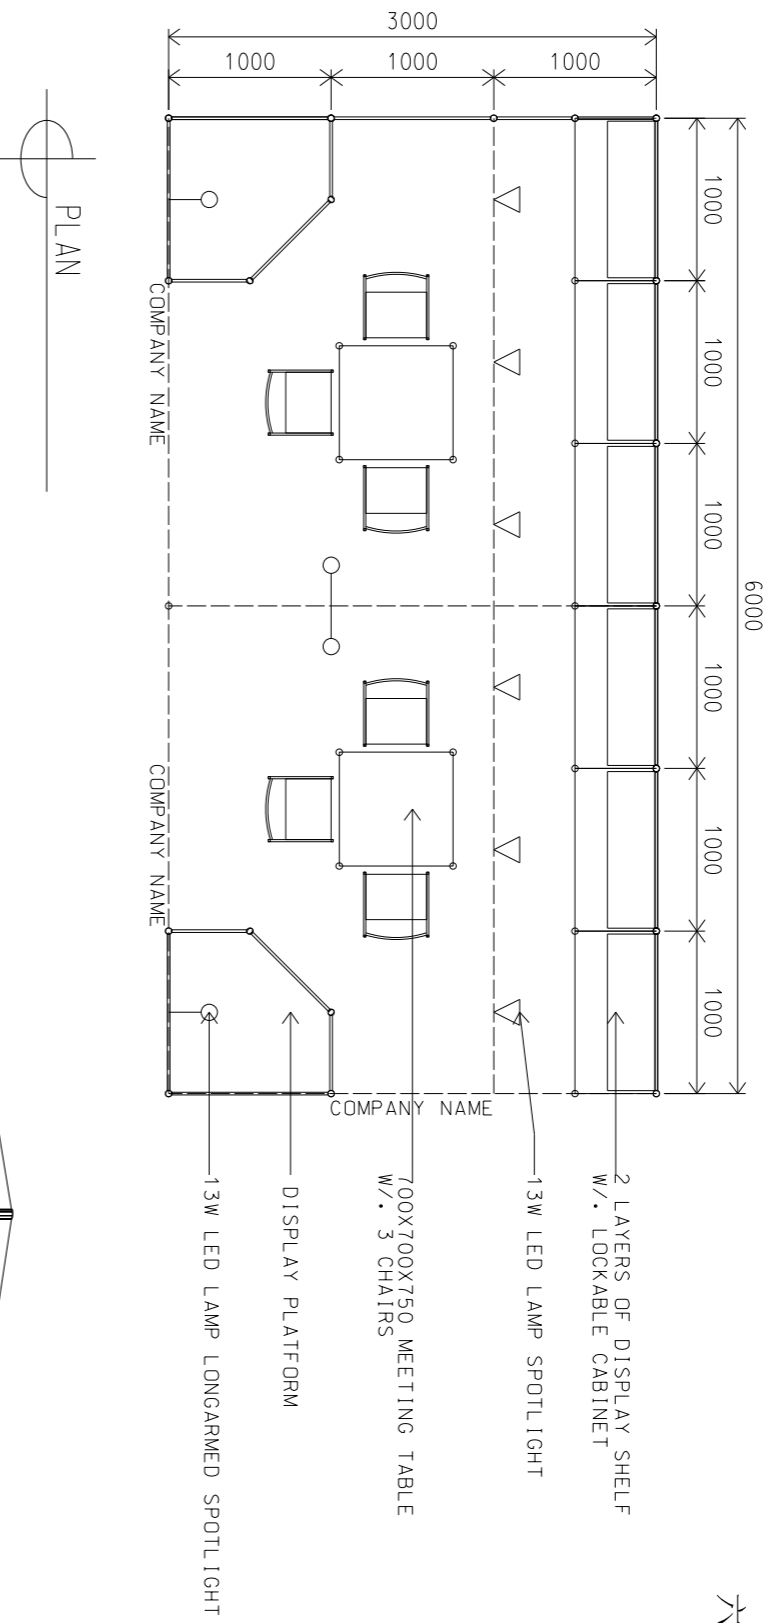

Hong Kong Baby Products Fair

香港嬰兒用品展

6M x 3M Standard Booth

六米乘三米標準攤位

PLAN

PERSPECTIVE

ELEVATION

BOOTH SPECIFICATIONS		QTY.
	LOCKABLE CABINET 1000L x 500W x 750H mm	6
	WOODEN DISPLAY SHELF FLAT (3000W X 300D mm)	4
	13W LED LAMP SPOTLIGHT(YELLOW LIGHT)	6
	13W LED LAMP LONGARMED SPOTLIGHT (YELLOW LIGHT)	4
	700W x 700D x 750H mm MEETING TABLE	2
	BLACK LEATHER CHAIR	6
	CEILING BEAM	9M
	DISPLAY PLATFORM	2
	RUBBISH BIN & CARPET (18sqm.)	

ELEVATION

BOOTH SPECIFICATIONS		QTY.
	LOCKABLE CABINET 1000L x 500W x 750H mm	6
	WOODEN DISPLAY SHELF FLAT (3000W X 300D mm)	2
	WOODEN DISPLAY SHELF FLAT (2000W X 300D mm)	2
	WOODEN DISPLAY SHELF FLAT (1000W X 300D mm)	2
	13W LED LAMP SPOTLIGHT(YELLOW LIGHT)	6
	13W LED LAMP LONGARMED SPOTLIGHT (YELLOW LIGHT)	4
	700W x 700D x 750H mm MEETING TABLE	2
	BLACK LEATHER CHAIR	6
	CEILING BEAM	7M
	DISPLAY PLATFORM	2
	RUBBISH BIN & CARPET (18sqm.)	

*The Hong Kong Trade Development Council reserves the right to change the configuration if necessary.

*如有需要，香港貿易發展局有權更改攤位結構。

6M x 3M Right Corner Booth

六米乘三米右邊角位攤位

BOOTH SPECIFICATIONS		QTY.
	LOCKABLE CABINET 1000L x 500W x 750H mm	6
	WOODEN DISPLAY SHELF FLAT (3000W X 300D mm)	4
	13W LED LAMP SPOTLIGHT(YELLOW LIGHT)	6
	13W LED LAMP LONGARMED SPOTLIGHT (YELLOW LIGHT)	4
	700W x 700D x 750H mm MEETING TABLE	2
	BLACK LEATHER CHAIR	6
	CEILING BEAM	9M
	DISPLAY PLATFORM	2
	RUBBISH BIN & CARPET (18sqm.)	

Hong Kong Baby Products Fair

香港嬰兒用品展

9M x 2M Standard Booth

九米乘二米標準攤位

BOOTH SPECIFICATIONS		QTY.
	LOCKABLE CABINET 連鎖地櫃 (1000L x 500W x 750H mm)	6
	WOODEN DISPLAY SHELF FLAT 層板 (3000W X 300D mm)	4
	13W LED LAMP SPOTLIGHT (YELLOW LIGHT) 13瓦特LED燈膽短臂射燈 (黃光)	6
	13W LED LAMP LONGARMED SPOTLIGHT (YELLOW LIGHT) 13瓦特LED燈膽長臂射燈 (黃光)	4
	MEETING TABLE 會議檯 (700W x 700D x 750H mm)	2
	BLACK LEATHER CHAIR 黑皮椅	6
	CEILING BEAM 天花樑	11M
	DISPLAY PLATFORM 陳列組合	2
	RUBBISH BIN & CARPET 廢紙箱及地毯 (18 sq.m.)	