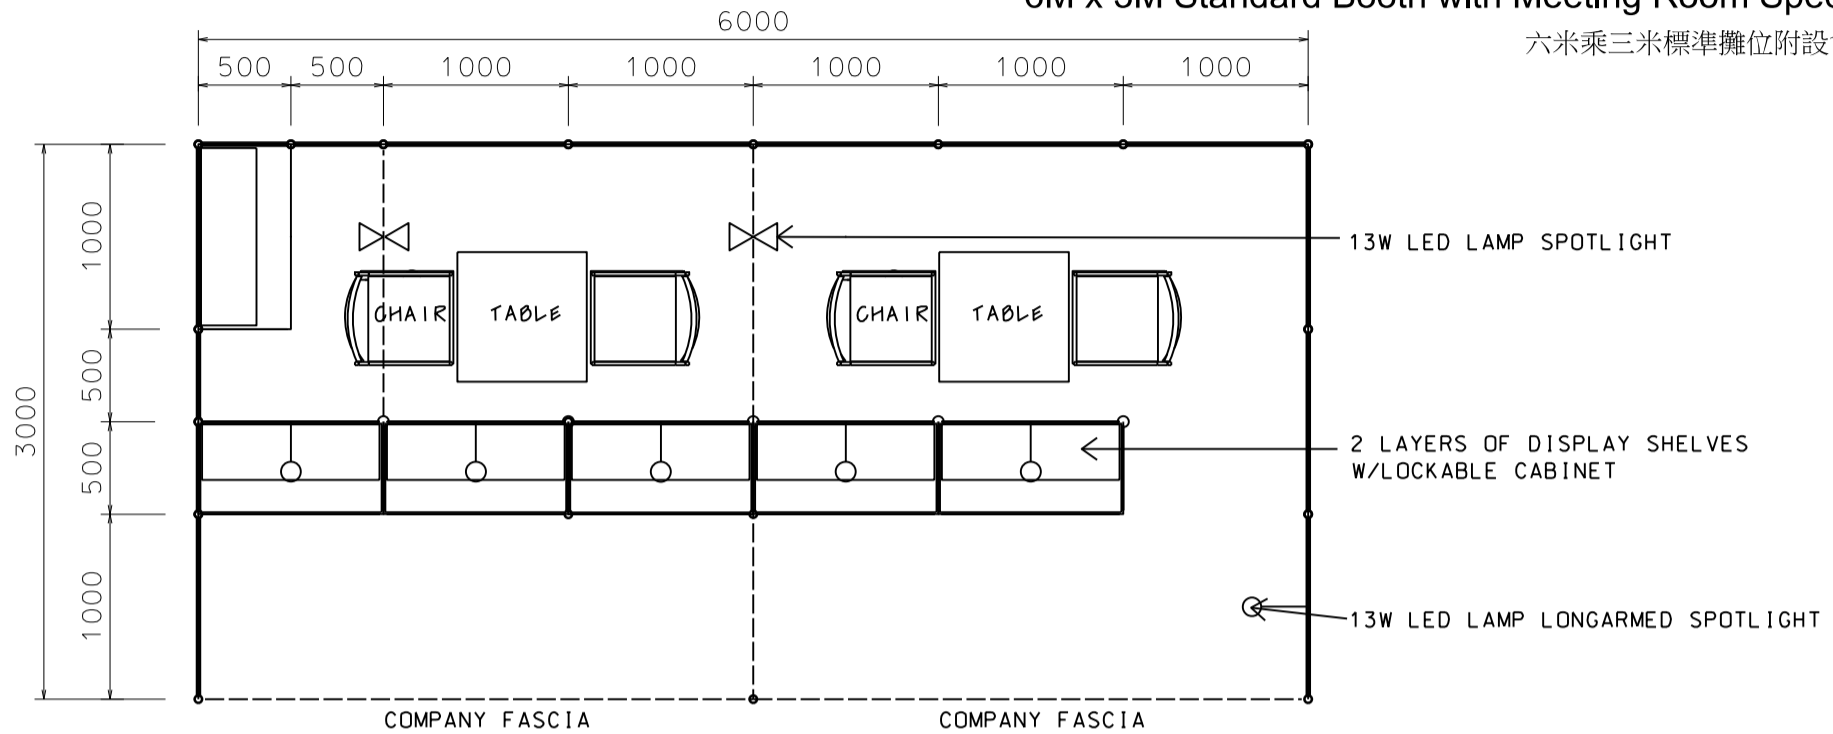

Hong Kong Baby Products Fair

香港嬰兒用品展

9M x 2M Standard Booth

九米乘二米標準攤位

BOOTH SPECIFICATIONS		QTY.
	LOCKABLE CABINET 連鎖地櫃 (1000L x 500W x 750H mm)	6
	WOODEN DISPLAY SHELF FLAT 層板 (3000W X 300D mm)	4
	13W LED LAMP SPOTLIGHT (YELLOW LIGHT) 13瓦特LED燈膽短臂射燈 (黃光)	6
	13W LED LAMP LONGARMED SPOTLIGHT (YELLOW LIGHT) 13瓦特LED燈膽長臂射燈 (黃光)	4
	MEETING TABLE 會議檯 (700W x 700D x 750H mm)	2
	BLACK LEATHER CHAIR 黑皮椅	6
	CEILING BEAM 天花樑	11M
	DISPLAY PLATFORM 陳列組合	2
	RUBBISH BIN & CARPET 廢紙箱及地毯 (18 sq.m.)	

Hong Kong Baby Products Fair

香港嬰兒用品展

9M x 2M Standard Booth (Left Corner)

九米乘二米左邊角位攤位

PLAN

PERSPECTIVE

ELEVATION

BOOTH SPECIFICATIONS		QTY.
	LOCKABLE CABINET 連鎖地櫃 (1000L x 500W x 750H mm)	6
	WOODEN DISPLAY SHELF FLAT 層板 (3000W X 300D mm)	4
	13W LED LAMP SPOTLIGHT (YELLOW LIGHT) 13瓦特LED燈膽短臂射燈 (黃光)	6
	13W LED LAMP LONGARMED SPOTLIGHT (YELLOW LIGHT) 13瓦特LED燈膽長臂射燈 (黃光)	4
	MEETING TABLE 會議檯 (700W x 700D x 750H mm)	2
	BLACK LEATHER CHAIR 黑皮椅	6
	CEILING BEAM 天花樑	11M
	DISPLAY PLATFORM 陳列組合	2
	RUBBISH BIN & CARPET 廢紙箱及地毯 (18 sq.m.)	

Hong Kong Baby Products Fair

香港嬰兒用品展

6M x 3M Standard Booth with Meeting Room Specification

六米乘三米標準攤位附設會議房規格

BOOTH SPECIFICATIONS 攤位規格		QTY.
	CABINET 連鎖地櫃 (1000L x 500W x 750H mm)	6
	WOODEN DISPLAY SHELF FLAT 層板 (2000W X 300D mm)	4
	WOODEN DISPLAY SHELF FLAT 層板 (1000W X 300D mm)	4
	13W LED LAMP SPOTLIGHT(YELLOW LIGHT) 13瓦特LED燈膽短臂射燈 (黃光)	4
	13W LED LAMP LONGARMED SPOTLIGHT (YELLOW LIGHT) 13瓦特LED燈膽長臂射燈 (黃光)	6
	MEETING TABLE 會議檯 (700W x 700D x 750H mm)	2
	BLACK LEATHER CHAIR 黑皮椅	4
	CEILING BEAM 天花樑	4.5M
	RUBBISH BIN & CARPET 廢紙箱及地毯 (18 sq.m.)	