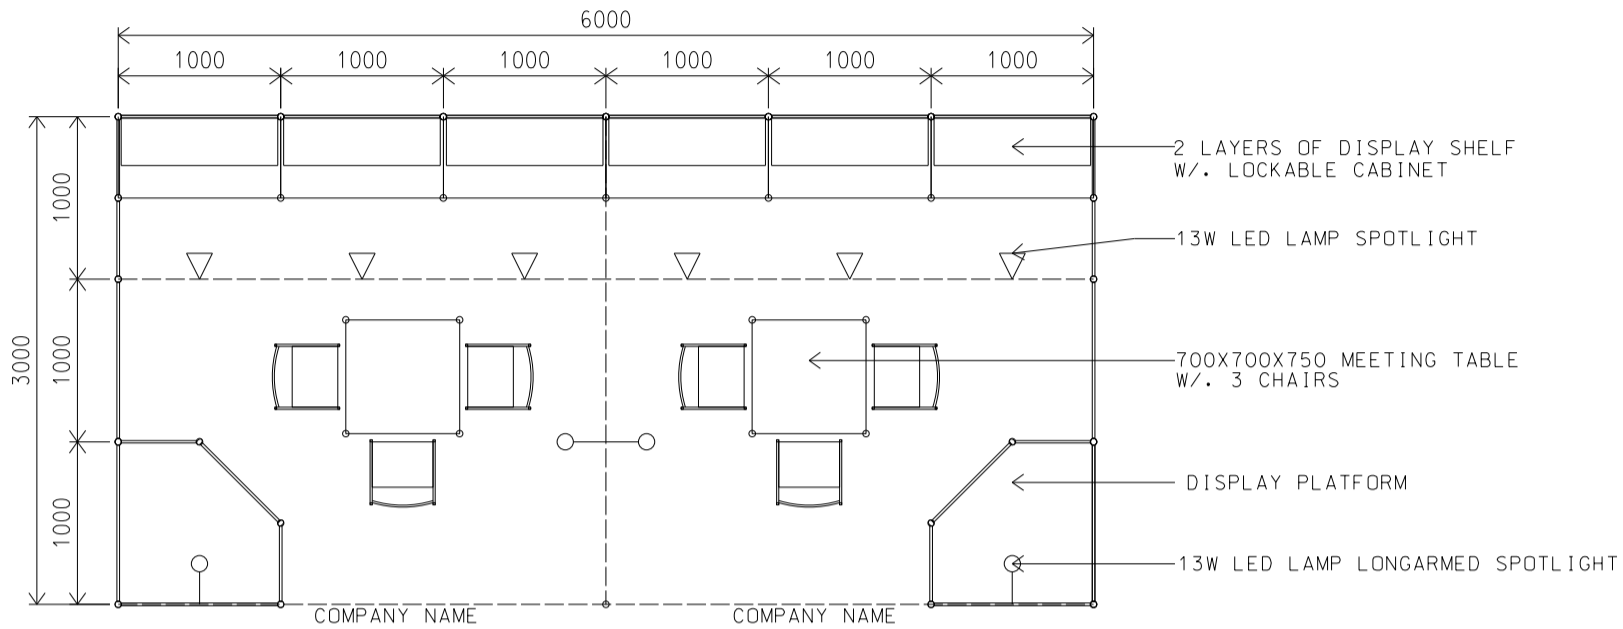

Hong Kong Baby Products Fair

香港嬰兒用品展

6M x 3M Standard Booth

六米乘三米標準攤位

PLAN

PERSPECTIVE

ELEVATION

BOOTH SPECIFICATIONS		QTY.
	LOCKABLE CABINET 1000L x 500W x 750H mm	6
	WOODEN DISPLAY SHELF FLAT (3000W X 300D mm)	4
	13W LED LAMP SPOTLIGHT(YELLOW LIGHT)	6
	13W LED LAMP LONGARMED SPOTLIGHT (YELLOW LIGHT)	4
	700W x 700D x 750H mm MEETING TABLE	2
	BLACK LEATHER CHAIR	6
	CEILING BEAM	9M
	DISPLAY PLATFORM	2
	RUBBISH BIN & CARPET (18sqm.)	

ELEVATION

BOOTH SPECIFICATIONS		QTY.
	LOCKABLE CABINET 1000L x 500W x 750H mm	6
	WOODEN DISPLAY SHELF FLAT (3000W X 300D mm)	4
	13W LED LAMP SPOTLIGHT(YELLOW LIGHT)	6
	13W LED LAMP LONGARMED SPOTLIGHT (YELLOW LIGHT)	4
	700W x 700D x 750H mm MEETING TABLE	2
	BLACK LEATHER CHAIR	6
	CEILING BEAM	9M
	DISPLAY PLATFORM	2
	RUBBISH BIN & CARPET (18sqm.)	

ELEVATION

BOOTH SPECIFICATIONS		QTY.
	LOCKABLE CABINET 1000L x 500W x 750H mm	6
	WOODEN DISPLAY SHELF FLAT (3000W X 300D mm)	4
	13W LED LAMP SPOTLIGHT (YELLOW LIGHT)	6
	13W LED LAMP LONGARMED SPOTLIGHT (YELLOW LIGHT)	4
	700W x 700D x 750H mm MEETING TABLE	2
	BLACK LEATHER CHAIR	6
	CEILING BEAM	9M
	DISPLAY PLATFORM	2
	RUBBISH BIN & CARPET (18sqm.)	