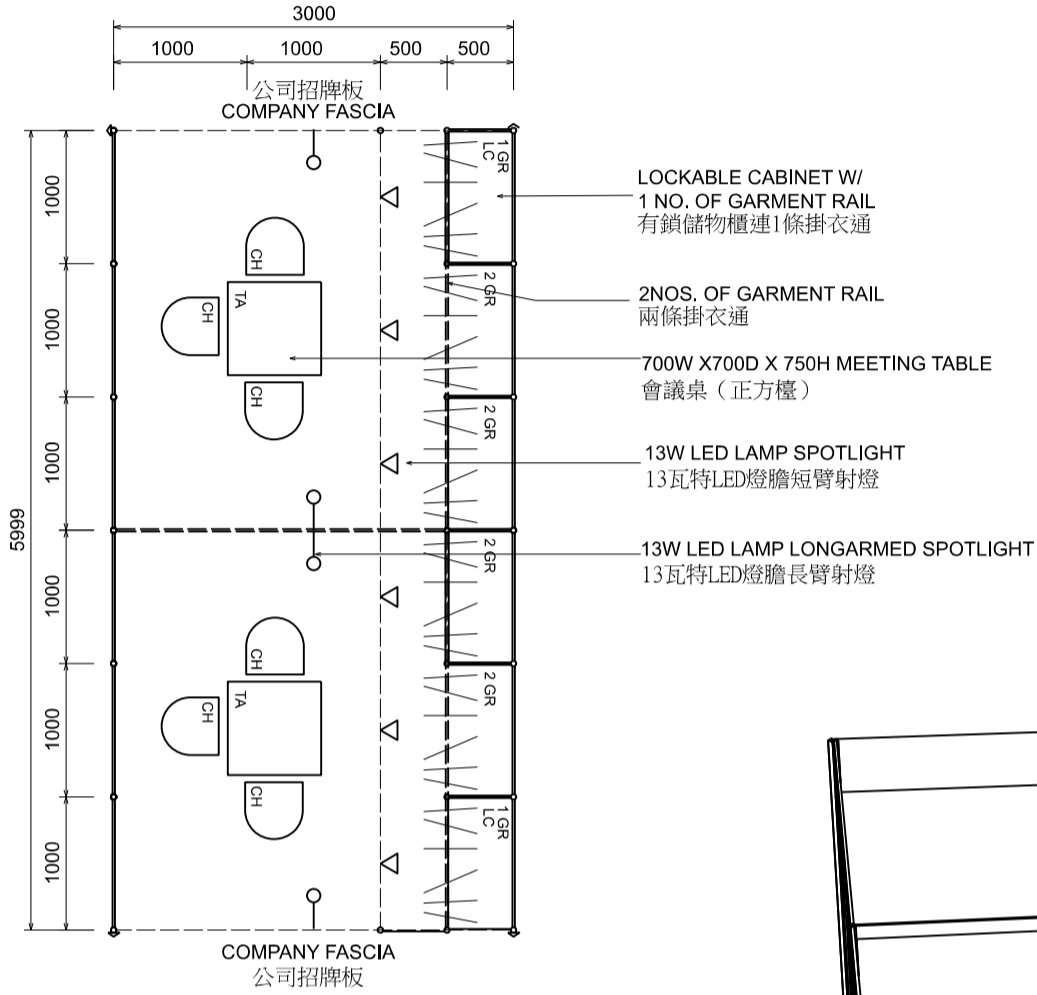

十八平方米標準成衣展台及標準攤位 (右邊角位)

BOOTH SPECIFICATIONS 攤位規格		QTY.
	GARMENT RAIL 掛衣通	5
	LOCKABLE CABINET 連鎖地櫃 (1000L x 500W x 750H mm)	4
	WOODEN DISPLAY SHELF FLAT 層板 (3000W X 300D mm)	2
	13W LED LAMP SPOTLIGHT (YELLOW LIGHT) 13瓦特LED燈膽短臂射燈 (黃光)	6
	13W LED LAMP LONGARMED SPOTLIGHT (YELLOW LIGHT) 13瓦特LED燈膽長臂射燈 (黃光)	4
	MEETING TABLE 會議檯 (700W x 700D x 750H mm)	2
	BLACK LEATHER CHAIR 黑皮椅	6
	CEILING BEAM 天花樑	9M
	DISPLAY PLATFORM 陳列組合	1
	RUBBISH BIN & CARPET 廢紙箱及地毯 (18 sq.m.)	

6M x 3M Standard Garment Booth

六米乘三米標準成衣展台

BOOTH SPECIFICATIONS 攤位規格		QTY.
	1000W x 500D x 750H CABINET 有鎖儲物櫃	2
	GARMENT RAIL 掛衣通	10
	13W LED LAMP SPOTLIGHT (YELLOW LIGHT) 13瓦特LED燈膽短臂射燈 (黃光)	6
	13W LED LAMP LONGARMED SPOTLIGHT (YELLOW LIGHT) 13瓦特LED燈膽長臂射燈 (黃光)	4
	700W x 700D x 750H MEETING TABLE 會議桌 (正方檯)	2
	BLACK LEATHER CHAIR 黑皮椅	6
---	CEILING BEAM 天花樑	9M
	RUBBISH BIN & CARPET (18sqm.) 廢紙箱及地毯	

Garment hanger will not be included as basic booth facilities.

攤位設施不包括衣架

*The Hong Kong Trade Development Council reserves the right to change the configuration if necessary.

*如有需要，香港貿易發展局有權更改攤位結構。

6M x 3M Standard Garment Booth (2 Sides Open)

六米乘三米標準成衣展台 (兩邊通道)

PLAN
平面圖

PERSPECTIVE
透視圖

ELEVATION
正面圖

BOOTH SPECIFICATIONS 攤位規格		QTY.
LC	1000W x 500D x 750H CABINET 有鎖儲物櫃	2
GR	GARMENT RAIL 掛衣通	10
▽	13W LED LAMP SPOTLIGHT (YELLOW LIGHT) 13瓦特LED燈膽短臂射燈 (黃光)	6
○	13W LED LAMP LONGARMED SPOTLIGHT (YELLOW LIGHT) 13瓦特LED燈膽長臂射燈 (黃光)	4
TA	700W x 700D x 750H MEETING TABLE 會議桌 (正方檯)	2
CH	BLACK LEATHER CHAIR 黑皮椅	6
---	CEILING BEAM 天花樑	9M
	RUBBISH BIN & CARPET (18sqm.) 廢紙箱及地毯	