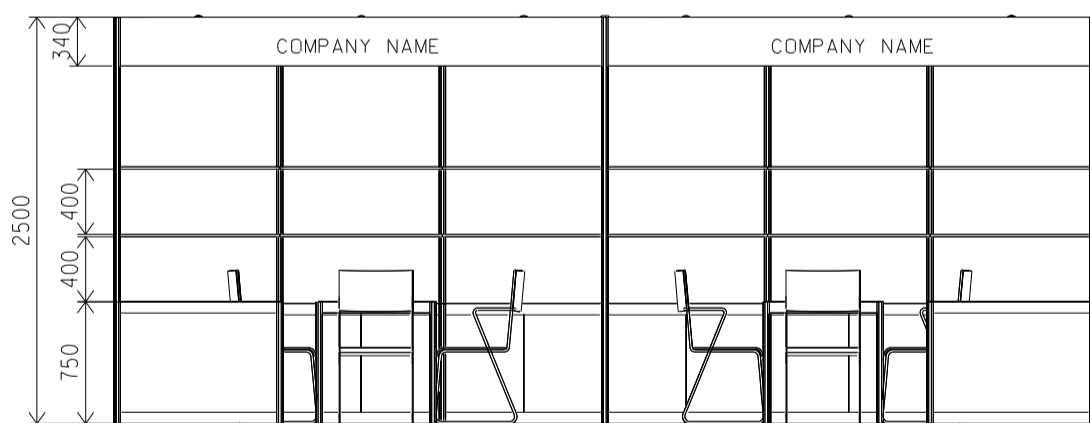

ELEVATION

BOOTH SPECIFICATIONS		QTY.
	LOCKABLE CABINET 1000L x 500W x 750H mm	6
	WOODEN DISPLAY SHELF FLAT (3000W X 300D mm)	4
	13W LED LAMP SPOTLIGHT(YELLOW LIGHT)	6
	13W LED LAMP LONGARMED SPOTLIGHT (YELLOW LIGHT)	4
	700W x 700D x 750H mm MEETING TABLE	2
	BLACK LEATHER CHAIR	6
	CEILING BEAM	9M
	DISPLAY PLATFORM	2
	RUBBISH BIN & CARPET (18sqm.)	