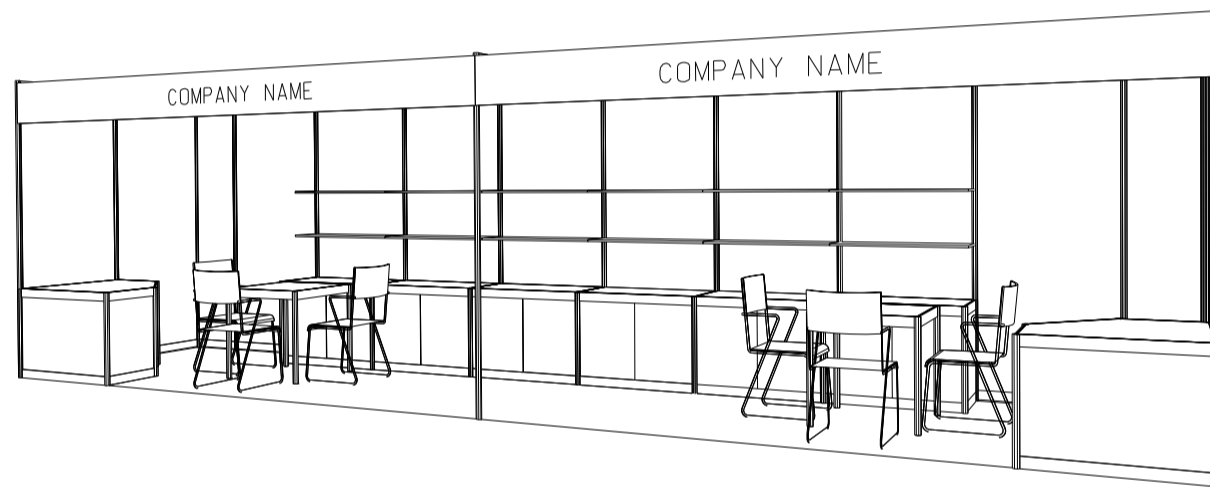

*The Hong Kong Trade Development Council reserves the right to change the configuration if necessary.

*如有需要，香港貿易發展局有權更改攤位結構。

Hong Kong Baby Products Fair

香港嬰兒用品展

9M x 2M Standard Booth

九米乘二米標準攤位

BOOTH SPECIFICATIONS		QTY.
	LOCKABLE CABINET 連鎖地櫃 (1000L x 500W x 750H mm)	6
	WOODEN DISPLAY SHELF FLAT 層板 (3000W X 300D mm)	4
	13W LED LAMP SPOTLIGHT (YELLOW LIGHT) 13瓦特LED燈膽短臂射燈 (黃光)	6
	13W LED LAMP LONGARMED SPOTLIGHT (YELLOW LIGHT) 13瓦特LED燈膽長臂射燈 (黃光)	4
	MEETING TABLE 會議檯 (700W x 700D x 750H mm)	2
	BLACK LEATHER CHAIR 黑皮椅	6
	CEILING BEAM 天花樑	11M
	DISPLAY PLATFORM 陳列組合	2
	RUBBISH BIN & CARPET 廢紙箱及地毯 (18 sq.m.)	

Hong Kong Baby Products Fair

香港嬰兒用品展

9M x 2M Standard Booth (Left Corner)

九米乘二米左邊角位攤位

PLAN

ELEVATION

BOOTH SPECIFICATIONS		QTY.
	LOCKABLE CABINET 連鎖地櫃 (1000L x 500W x 750H mm)	6
	WOODEN DISPLAY SHELF FLAT 層板 (3000W X 300D mm)	4
	13W LED LAMP SPOTLIGHT (YELLOW LIGHT) 13瓦特LED燈膽短臂射燈 (黃光)	6
	13W LED LAMP LONGARMED SPOTLIGHT (YELLOW LIGHT) 13瓦特LED燈膽長臂射燈 (黃光)	4
	MEETING TABLE 會議檯 (700W x 700D x 750H mm)	2
	BLACK LEATHER CHAIR 黑皮椅	6
	CEILING BEAM 天花樑	11M
	DISPLAY PLATFORM 陳列組合	2
	RUBBISH BIN & CARPET 廢紙箱及地毯 (18 sq.m.)	