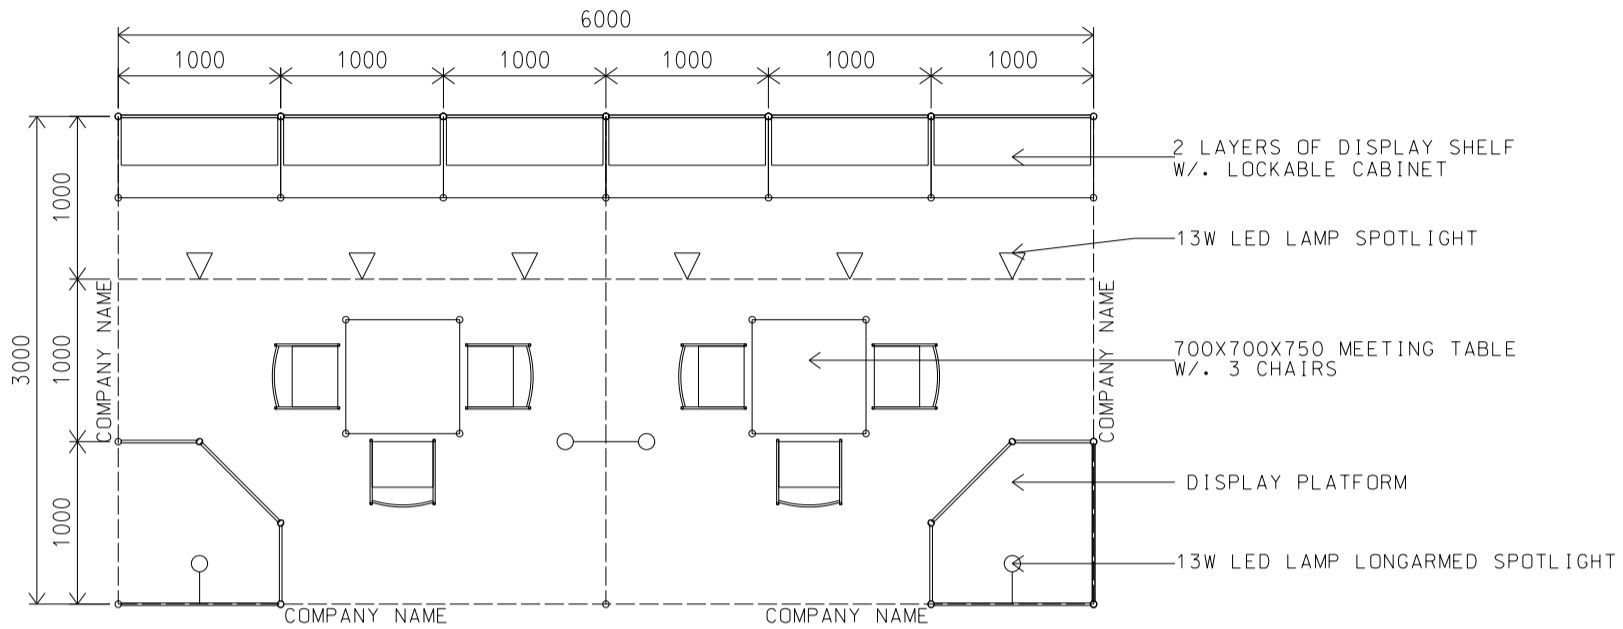

Hong Kong Baby Products Fair

香港嬰兒用品展

6M x 3M Peninsula Booth

六米乘三米半島攤位

PLAN