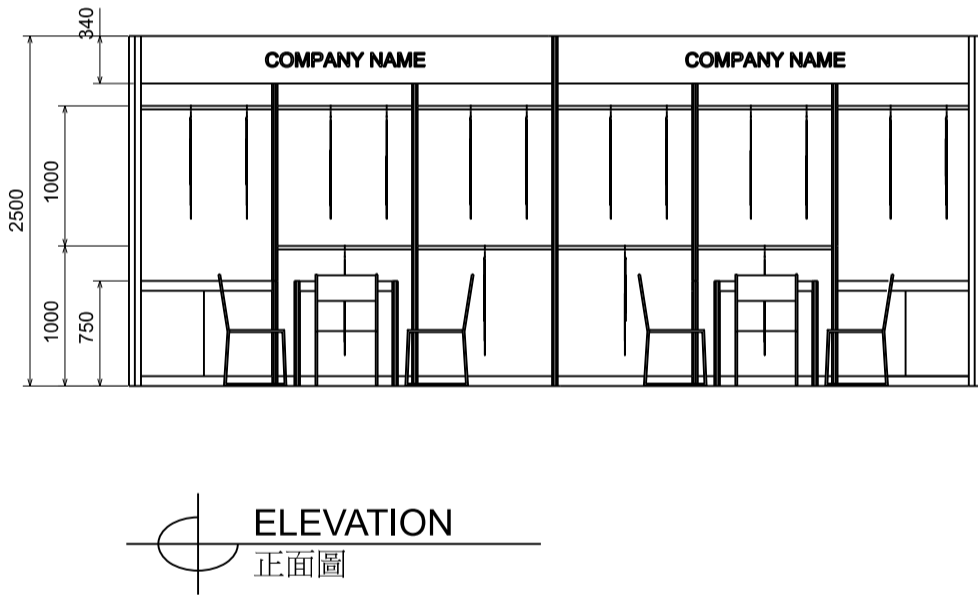

十八平方米標準成衣展台及標準攤位 (右邊角位)

BOOTH SPECIFICATIONS 攤位規格		QTY.
	GARMENT RAIL 掛衣通	5
	LOCKABLE CABINET 連鎖地櫃 (1000L x 500W x 750H mm)	4
	WOODEN DISPLAY SHELF FLAT 層板 (3000W X 300D mm)	2
	13W LED LAMP SPOTLIGHT (YELLOW LIGHT) 13瓦特LED燈膽短臂射燈 (黃光)	6
	13W LED LAMP LONGARMED SPOTLIGHT (YELLOW LIGHT) 13瓦特LED燈膽長臂射燈 (黃光)	4
	MEETING TABLE 會議檯 (700W x 700D x 750H mm)	2
	BLACK LEATHER CHAIR 黑皮椅	6
	CEILING BEAM 天花樑	9M
	DISPLAY PLATFORM 陳列組合	1
	RUBBISH BIN & CARPET 廢紙箱及地毯 (18 sq.m.)	

6M x 3M Standard Garment Booth

六米乘三米標準成衣展台

BOOTH SPECIFICATIONS 攤位規格		QTY.
	1000W x 500D x 750H CABINET 有鎖儲物櫃	2
	GARMENT RAIL 掛衣通	10
	13W LED LAMP SPOTLIGHT (YELLOW LIGHT) 13瓦特LED燈膽短臂射燈 (黃光)	6
	13W LED LAMP LONGARMED SPOTLIGHT (YELLOW LIGHT) 13瓦特LED燈膽長臂射燈 (黃光)	4
	700W x 700D x 750H MEETING TABLE 會議桌 (正方檯)	2
	BLACK LEATHER CHAIR 黑皮椅	6
---	CEILING BEAM 天花樑	9M
	RUBBISH BIN & CARPET (18sqm.) 廢紙箱及地毯	