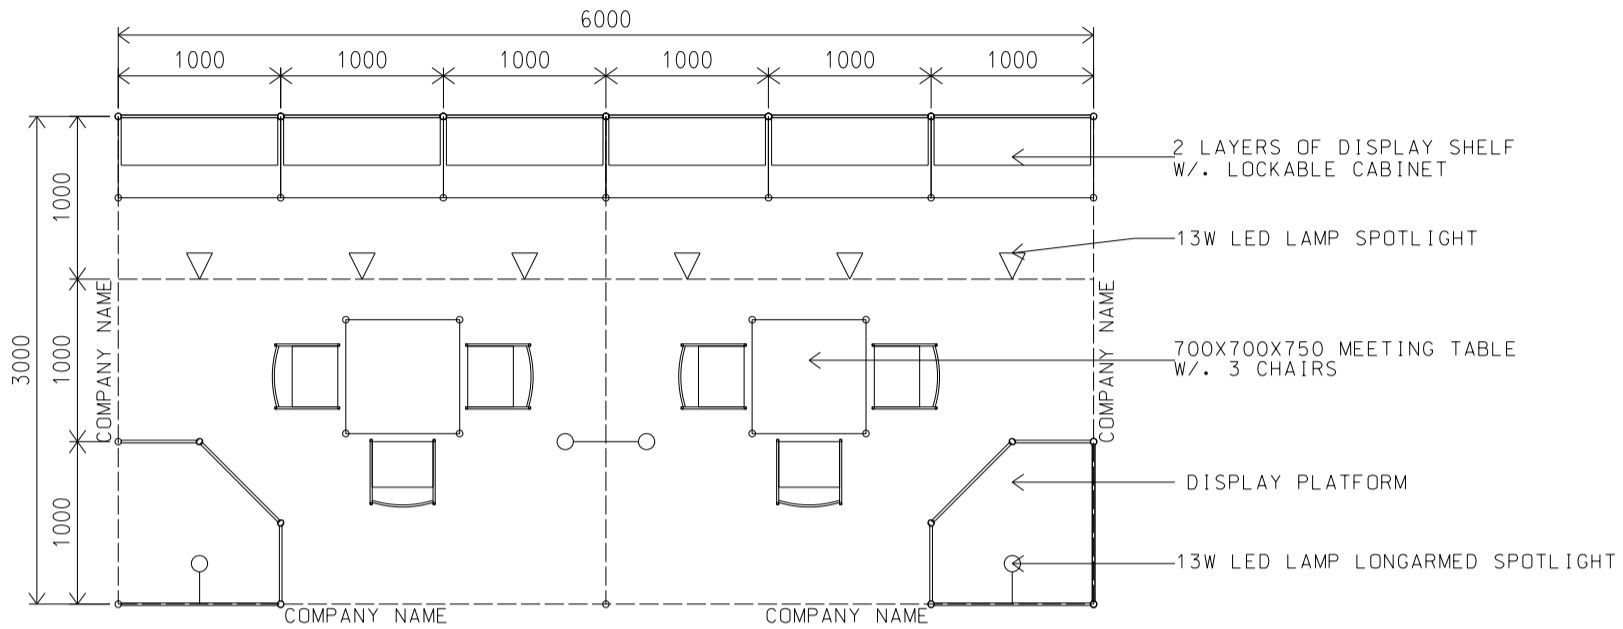

Hong Kong Baby Products Fair

香港嬰兒用品展

6M x 3M Peninsula Booth

六米乘三米半島攤位

PERSPECTIVE

BOOTH SPECIFICATIONS		QTY.
	LOCKABLE CABINET 1000L x 500W x 750H mm	6
	WOODEN DISPLAY SHELF FLAT (3000W X 300D mm)	4
	13W LED LAMP SPOTLIGHT(YELLOW LIGHT)	6
	13W LED LAMP LONGARMED SPOTLIGHT (YELLOW LIGHT)	4
	700W x 700D x 750H mm MEETING TABLE	2
	BLACK LEATHER CHAIR	6
	CEILING BEAM	9M
	DISPLAY PLATFORM	2
	RUBBISH BIN & CARPET (18sqm.)	

*The Hong Kong Trade Development Council reserves the right to change the configuration if necessary.

*如有需要，香港貿易發展局有權更改攤位結構。