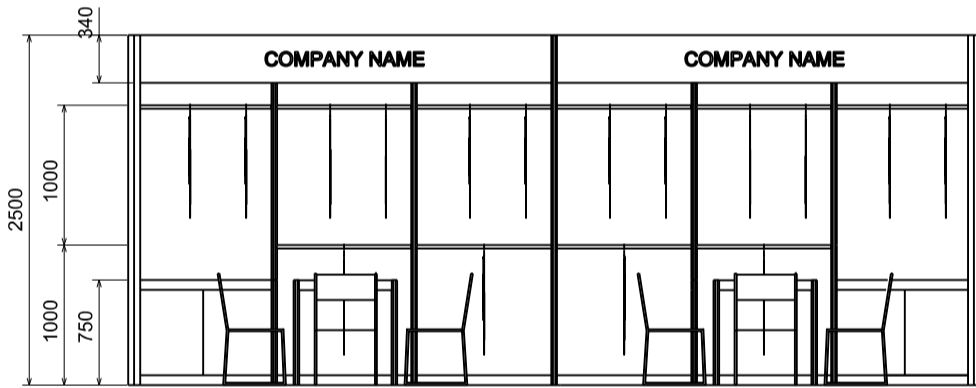

Garment hanger will not be included as basic booth facilities.

攤位設施不包括衣架

*The Hong Kong Trade Development Council reserves the right to change the configuration if necessary.

*如有需要, 香港貿易發展局有權更改攤位結構。

6M x 3M Standard Garment Booth (Right Corner)

六米乘三米標準成衣展台（右邊角位）

PLAN
平面圖

ELEVATION
正面圖

SIDE VIEW
側視圖

PERSPECTIVE
透視圖

BOOTH SPECIFICATIONS 攤位規格		QTY.
	1000W x 500D x 750H CABINET 有鎖儲物櫃	2
	GARMENT RAIL 掛衣通	10
	13W LED LAMP SPOTLIGHT (YELLOW LIGHT) 13瓦特LED燈膽短臂射燈（黃光）	6
	13W LED LAMP LONGARMED SPOTLIGHT (YELLOW LIGHT) 13瓦特LED燈膽長臂射燈（黃光）	4
	700W x 700D x 750H MEETING TABLE 會議桌（正方檯）	2
	BLACK LEATHER CHAIR 黑皮椅	6
---	CEILING BEAM 天花樑	9M
	RUBBISH BIN & CARPET (18sqm.) 廢紙箱及地毯	