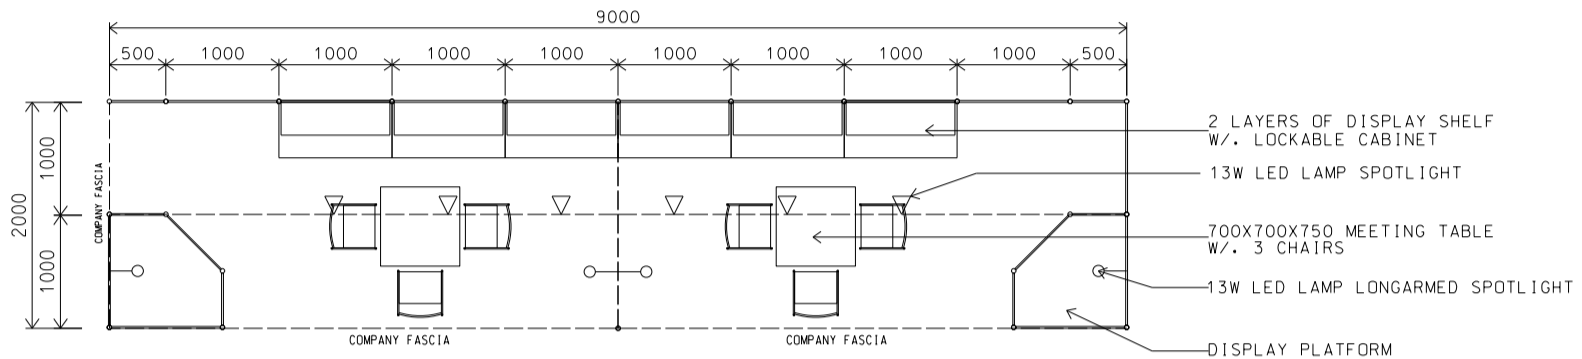

*The Hong Kong Trade Development Council reserves the right to change the configuration if necessary.

*如有需要，香港貿易發展局有權更改攤位結構。

6M x 3M Right Corner Booth

六米乘三米右邊角位攤位

BOOTH SPECIFICATIONS		QTY.
	LOCKABLE CABINET 1000L x 500W x 750H mm	6
	WOODEN DISPLAY SHELF FLAT (3000W X 300D mm)	4
	13W LED LAMP SPOTLIGHT(YELLOW LIGHT)	6
	13W LED LAMP LONGARMED SPOTLIGHT (YELLOW LIGHT)	4
	700W x 700D x 750H mm MEETING TABLE	2
	BLACK LEATHER CHAIR	6
	CEILING BEAM	9M
	DISPLAY PLATFORM	2
	RUBBISH BIN & CARPET (18sqm.)	

Hong Kong Baby Products Fair

香港嬰兒用品展

9M x 2M Standard Booth

九米乘二米標準攤位

BOOTH SPECIFICATIONS		QTY.
	LOCKABLE CABINET 連鎖地櫃 (1000L x 500W x 750H mm)	6
	WOODEN DISPLAY SHELF FLAT 層板 (3000W X 300D mm)	4
	13W LED LAMP SPOTLIGHT (YELLOW LIGHT) 13瓦特LED燈膽短臂射燈 (黃光)	6
	13W LED LAMP LONGARMED SPOTLIGHT (YELLOW LIGHT) 13瓦特LED燈膽長臂射燈 (黃光)	4
	MEETING TABLE 會議檯 (700W x 700D x 750H mm)	2
	BLACK LEATHER CHAIR 黑皮椅	6
	CEILING BEAM 天花樑	11M
	DISPLAY PLATFORM 陳列組合	2
	RUBBISH BIN & CARPET 廢紙箱及地毯 (18 sq.m.)	

Hong Kong Baby Products Fair

香港嬰兒用品展

9M x 2M Standard Booth (Left Corner)

九米乘二米左邊角位攤位

PLAN

PERSPECTIVE

ELEVATION

BOOTH SPECIFICATIONS		QTY.
	LOCKABLE CABINET 連鎖地櫃 (1000L x 500W x 750H mm)	6
	WOODEN DISPLAY SHELF FLAT 層板 (3000W X 300D mm)	4
	13W LED LAMP SPOTLIGHT (YELLOW LIGHT) 13瓦特LED燈膽短臂射燈 (黃光)	6
	13W LED LAMP LONGARMED SPOTLIGHT (YELLOW LIGHT) 13瓦特LED燈膽長臂射燈 (黃光)	4
	MEETING TABLE 會議檯 (700W x 700D x 750H mm)	2
	BLACK LEATHER CHAIR 黑皮椅	6
	CEILING BEAM 天花樑	11M
	DISPLAY PLATFORM 陳列組合	2
	RUBBISH BIN & CARPET 廢紙箱及地毯 (18 sq.m.)	