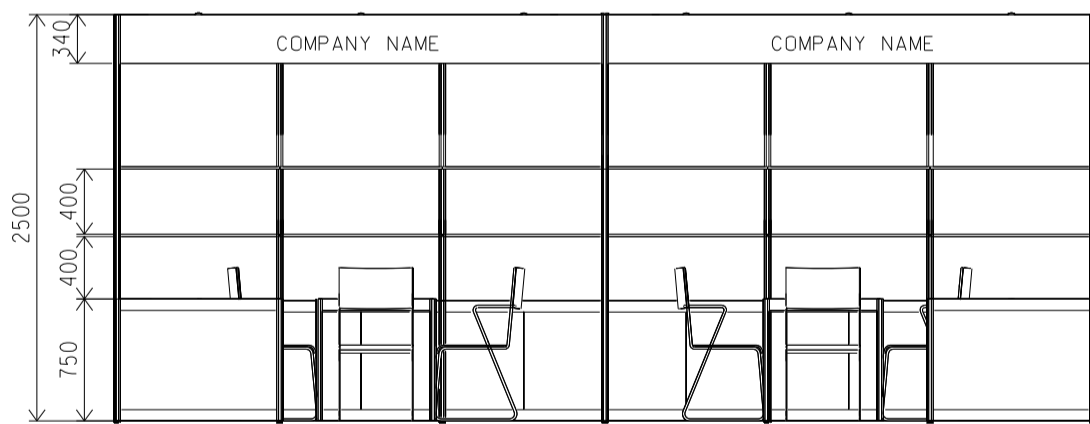

Hong Kong Baby Products Fair

香港嬰兒用品展

6M x 3M Standard Booth with Meeting Room Specification

六米乘三米標準攤位附設會議房規格

BOOTH SPECIFICATIONS 攤位規格		QTY.
	CABINET 連鎖地櫃 (1000L x 500W x 750H mm)	6
	WOODEN DISPLAY SHELF FLAT 層板 (2000W X 300D mm)	4
	WOODEN DISPLAY SHELF FLAT 層板 (1000W X 300D mm)	4
	13W LED LAMP SPOTLIGHT(YELLOW LIGHT) 13瓦特LED燈膽短臂射燈 (黃光)	4
	13W LED LAMP LONGARMED SPOTLIGHT (YELLOW LIGHT) 13瓦特LED燈膽長臂射燈 (黃光)	6
	MEETING TABLE 會議檯 (700W x 700D x 750H mm)	2
	BLACK LEATHER CHAIR 黑皮椅	4
	CEILING BEAM 天花樑	4.5M
	RUBBISH BIN & CARPET 廢紙箱及地毯 (18 sq.m.)	

ELEVATION

BOOTH SPECIFICATIONS		QTY.
	LOCKABLE CABINET 1000L x 500W x 750H mm	6
	WOODEN DISPLAY SHELF FLAT (3000W X 300D mm)	4
	13W LED LAMP SPOTLIGHT(YELLOW LIGHT)	6
	13W LED LAMP LONGARMED SPOTLIGHT (YELLOW LIGHT)	4
	700W x 700D x 750H mm MEETING TABLE	2
	BLACK LEATHER CHAIR	6
	CEILING BEAM	9M
	DISPLAY PLATFORM	2
	RUBBISH BIN & CARPET (18sqm.)	