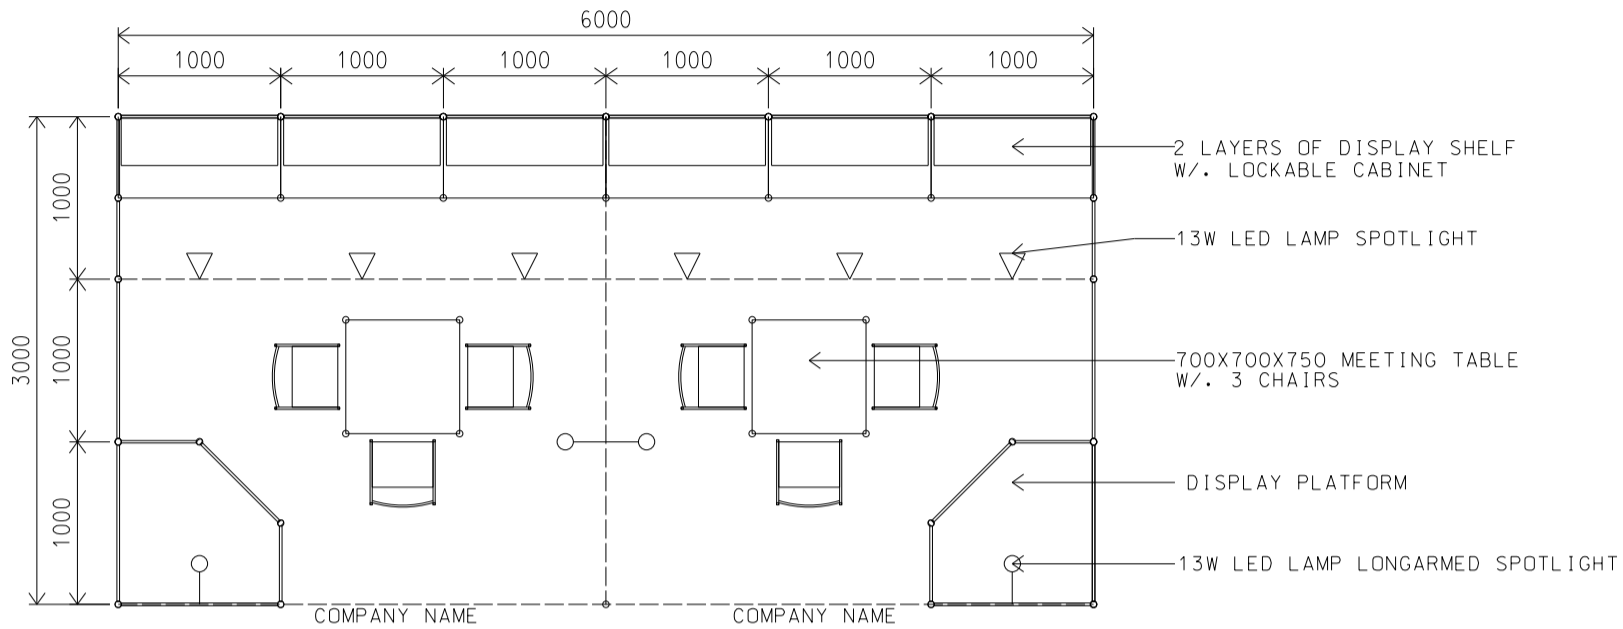

Hong Kong Baby Products Fair

香港嬰兒用品展

6M x 3M Standard Booth

六米乘三米標準攤位

PLAN