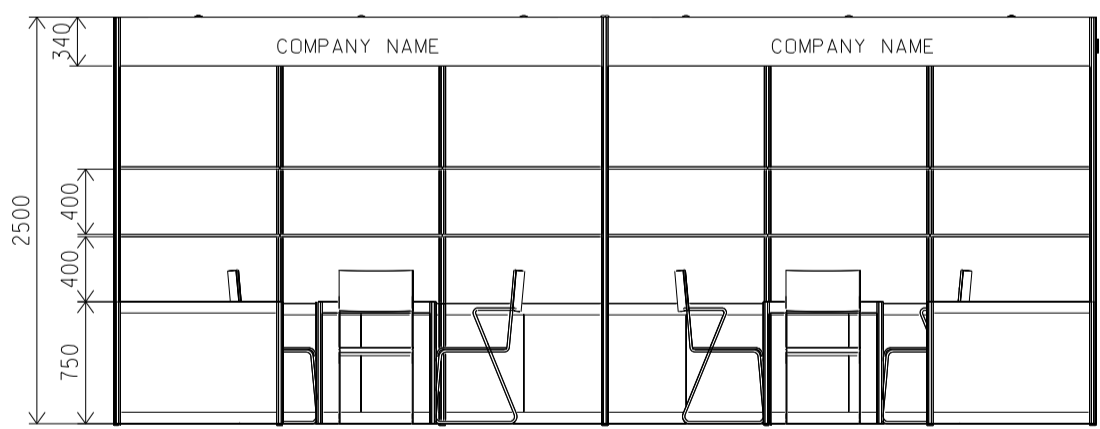

Hong Kong Baby Products Fair

香港嬰兒用品展

6M x 3M Standard Booth

六米乘三米標準攤位

PLAN

PERSPECTIVE

ELEVATION

BOOTH SPECIFICATIONS		QTY.
	LOCKABLE CABINET 1000L x 500W x 750H mm	6
	WOODEN DISPLAY SHELF FLAT (3000W X 300D mm)	4
	13W LED LAMP SPOTLIGHT(YELLOW LIGHT)	6
	13W LED LAMP LONGARMED SPOTLIGHT (YELLOW LIGHT)	4
	700W x 700D x 750H mm MEETING TABLE	2
	BLACK LEATHER CHAIR	6
	CEILING BEAM	9M
	DISPLAY PLATFORM	2
	RUBBISH BIN & CARPET (18sqm.)	

*The Hong Kong Trade Development Council reserves the right to change the configuration if necessary.

*如有需要，香港貿易發展局有權更改攤位結構。

Hong Kong Baby Products Fair

香港嬰兒用品展

6M x 3M Left Corner Booth

六米乘三米左邊角位攤位

PLAN

PERSPECTIVE

ELEVATION

BOOTH SPECIFICATIONS		QTY.
	LOCKABLE CABINET 1000L x 500W x 750H mm	6
	WOODEN DISPLAY SHELF FLAT (3000W X 300D mm)	4
	13W LED LAMP SPOTLIGHT(YELLOW LIGHT)	6
	13W LED LAMP LONGARMED SPOTLIGHT (YELLOW LIGHT)	4
	700W x 700D x 750H mm MEETING TABLE	2
	BLACK LEATHER CHAIR	6
	CEILING BEAM	9M
	DISPLAY PLATFORM	2
	RUBBISH BIN & CARPET (18sqm.)	

ELEVATION

BOOTH SPECIFICATIONS		QTY.
	LOCKABLE CABINET 1000L x 500W x 750H mm	6
	WOODEN DISPLAY SHELF FLAT (3000W X 300D mm)	4
	13W LED LAMP SPOTLIGHT (YELLOW LIGHT)	6
	13W LED LAMP LONGARMED SPOTLIGHT (YELLOW LIGHT)	4
	700W x 700D x 750H mm MEETING TABLE	2
	BLACK LEATHER CHAIR	6
	CEILING BEAM	9M
	DISPLAY PLATFORM	2
	RUBBISH BIN & CARPET (18sqm.)	