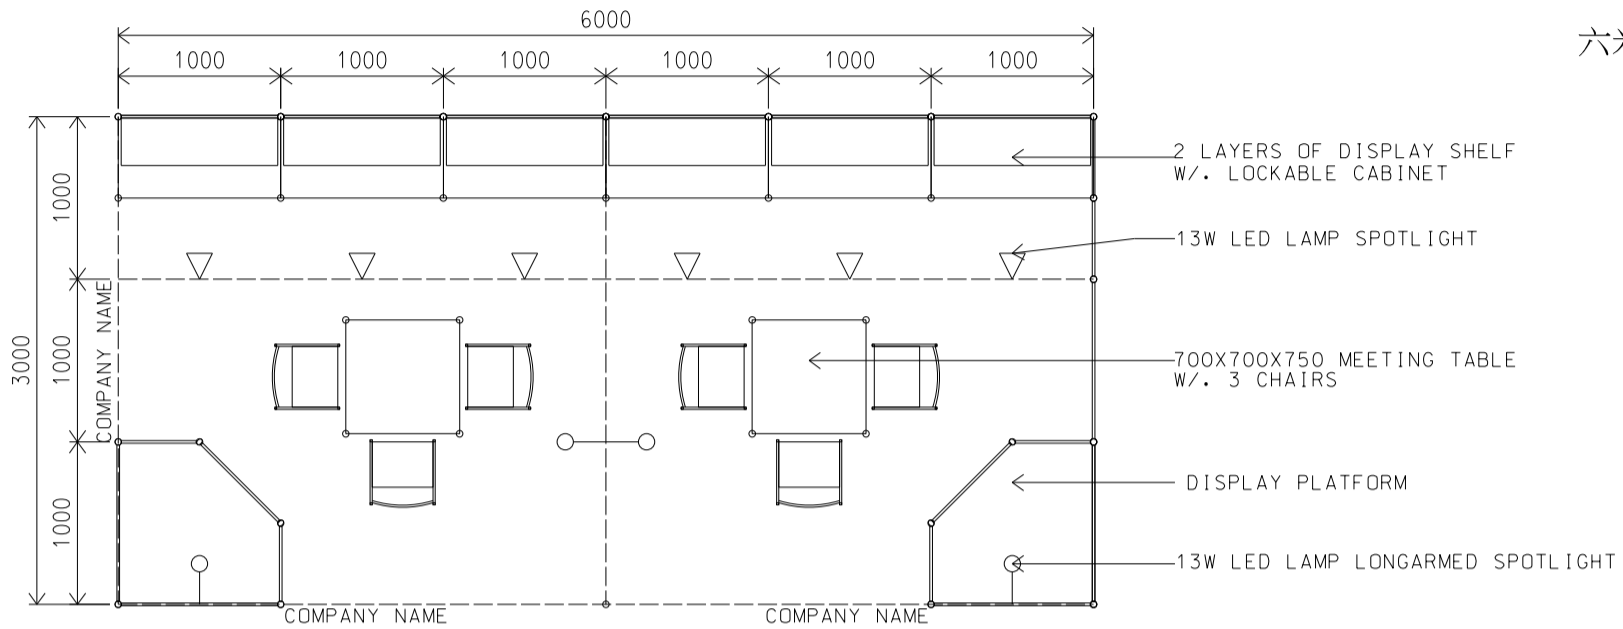

Hong Kong Baby Products Fair

香港嬰兒用品展

6M x 3M Left Corner Booth

六米乘三米左邊角位攤位

PLAN