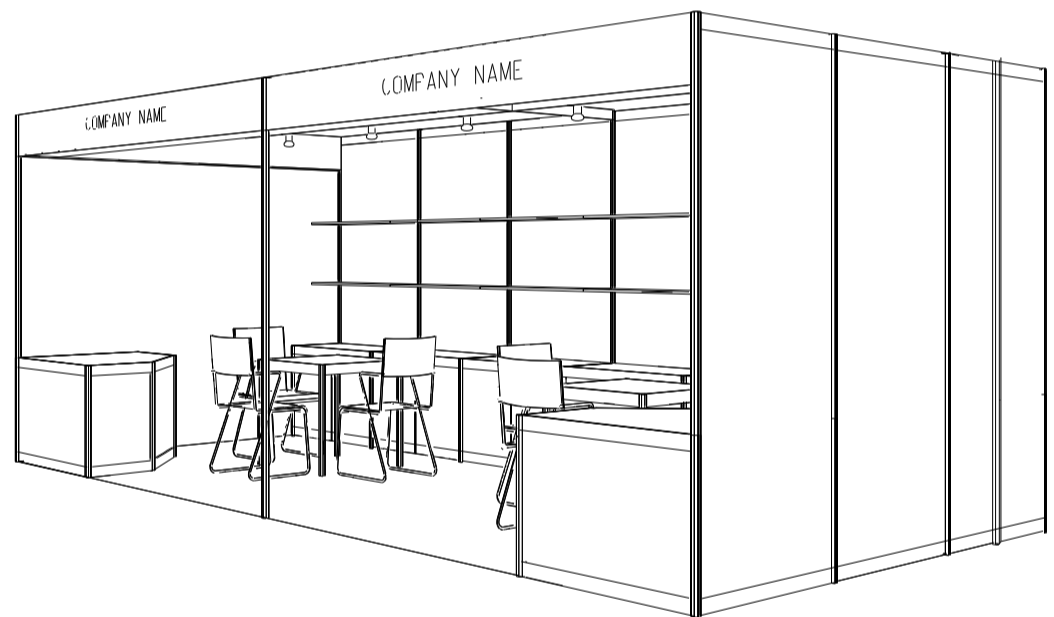

ELEVATION

BOOTH SPECIFICATIONS		QTY.
	LOCKABLE CABINET 1000L x 500W x 750H mm	6
	WOODEN DISPLAY SHELF FLAT (3000W X 300D mm)	4
	13W LED LAMP SPOTLIGHT(YELLOW LIGHT)	6
	13W LED LAMP LONGARMED SPOTLIGHT (YELLOW LIGHT)	4
	700W x 700D x 750H mm MEETING TABLE	2
	BLACK LEATHER CHAIR	6
	CEILING BEAM	9M
	DISPLAY PLATFORM	2
	RUBBISH BIN & CARPET (18sqm.)	

*The Hong Kong Trade Development Council reserves the right to change the configuration if necessary.

*如有需要，香港貿易發展局有權更改攤位結構。

Hong Kong Baby Products Fair

香港嬰兒用品展

6M x 3M Left Corner Booth

六米乘三米左邊角位攤位

PLAN

PERSPECTIVE