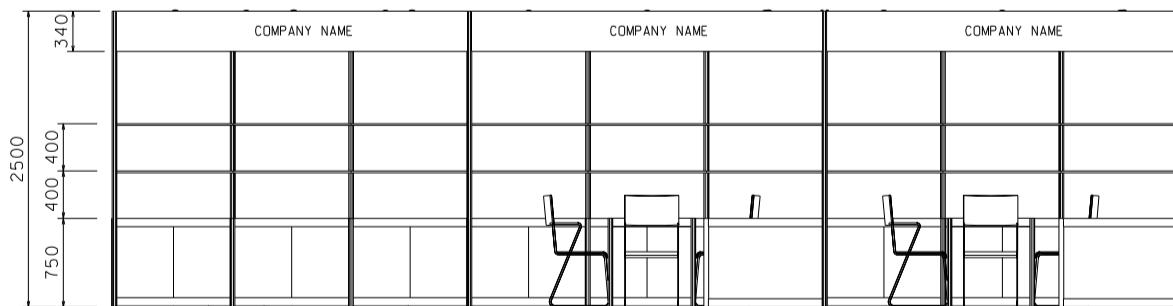

Hong Kong Baby Products Fair

香港嬰兒用品展

9M x 3M Standard Booth and Meeting Room Specification (Peninsula)

九米乘三米標準攤位和會議房規格(半島)

BOOTH SPECIFICATIONS 攤位規格		QTY.
	CABINET 連鎖地櫃 (1000L x 500W x 750H mm)	9
	WOODEN DISPLAY SHELF FLAT 層板 (3000W X 300D mm)	6
	13W LED LAMP SPOTLIGHT (YELLOW LIGHT) 13瓦特LED燈膽短臂射燈 (黃光)	8
	13W LED LAMP LONGARMED SPOTLIGHT (YELLOW LIGHT) 13瓦特LED燈膽長臂射燈 (黃光)	7
	MEETING TABLE 會議檯 (700W x 700D x 750H mm)	3
	BLACK LEATHER CHAIR 黑皮椅	8
	DISPLAY PLATFORM 展示台	2
	CEILING BEAM 天花樑	13M
	RUBBISH BIN & CARPET 廢紙箱及地毯 (27 sq.m.)	

*The Hong Kong Trade Development Council reserves the right to change the configuration if necessary.

*如有需要，香港貿易發展局有權更改攤位結構。

Hong Kong Baby Products Fair

香港嬰兒用品展

9M x 3M Standard Booth and Meeting Room Specification (Right Corner)

九米乘三米標準攤位和會議房規格(右邊角位)

PLAN

PERSPECTIVE

ELEVATION

BOOTH SPECIFICATIONS 攤位規格		QTY.
	CABINET 連鎖地櫃 (1000L x 500W x 750H mm)	9
	WOODEN DISPLAY SHELF FLAT 層板 (3000W X 300D mm)	6
	13W LED LAMP SPOTLIGHT (YELLOW LIGHT) 13瓦特LED燈膽短臂射燈 (黃光)	8
	13W LED LAMP LONGARMED SPOTLIGHT (YELLOW LIGHT) 13瓦特LED燈膽長臂射燈 (黃光)	7
	MEETING TABLE 會議檯 (700W x 700D x 750H mm)	3
	BLACK LEATHER CHAIR 黑皮椅	8
	DISPLAY PLATFORM 展示台	2
	CEILING BEAM 天花樑	15M
	RUBBISH BIN & CARPET 廢紙箱及地毯 (27 sq.m.)	

9M x 3M Standard Garment Booth

九米乘三米標準成衣展台

BOOTH SPECIFICATIONS 攤位規格		QTY.
	1000W x 500D x 750H CABINET 有鎖儲物櫃	3
	GARMENT RAIL 掛衣通	15
	13W LED LAMP SPOTLIGHT (YELLOW LIGHT) 13瓦特LED燈膽短臂射燈 (黃光)	9
	13W LED LAMP LONGARMED SPOTLIGHT (YELLOW LIGHT) 13瓦特LED燈膽長臂射燈 (黃光)	6
	700W x 700D x 750H MEETING TABLE 會議桌 (正方檯)	3
	BLACK LEATHER CHAIR 黑皮椅	9
	CEILING BEAM 天花樑	15M
	RUBBISH BIN & CARPET (27sqm.) 廢紙箱及地毯	