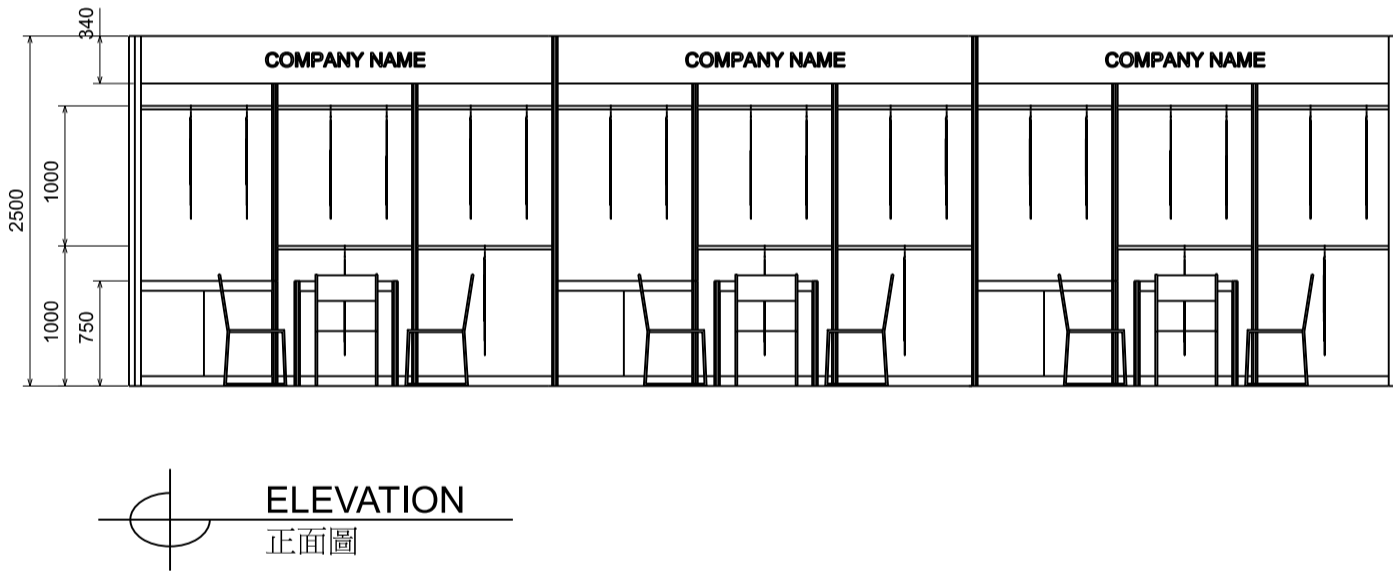

Hong Kong Baby Products Fair

香港嬰兒用品展

9M x 3M Standard Booth and Meeting Room Specification (Peninsula)

九米乘三米標準攤位和會議房規格(半島)

BOOTH SPECIFICATIONS 攤位規格		QTY.
	CABINET 連鎖地櫃 (1000L x 500W x 750H mm)	9
	WOODEN DISPLAY SHELF FLAT 層板 (3000W X 300D mm)	6
	13W LED LAMP SPOTLIGHT (YELLOW LIGHT) 13瓦特LED燈膽短臂射燈 (黃光)	8
	13W LED LAMP LONGARMED SPOTLIGHT (YELLOW LIGHT) 13瓦特LED燈膽長臂射燈 (黃光)	7
	MEETING TABLE 會議檯 (700W x 700D x 750H mm)	3
	BLACK LEATHER CHAIR 黑皮椅	8
	DISPLAY PLATFORM 展示台	2
	CEILING BEAM 天花樑	13M
	RUBBISH BIN & CARPET 廢紙箱及地毯 (27 sq.m.)	

九米乘三米標準攤位和會議房規格(右邊角位)

PLAN

PERSPECTIVE

ELEVATION

BOOTH SPECIFICATIONS 攤位規格		QTY.
	CABINET 連鎖地櫃 (1000L x 500W x 750H mm)	9
	WOODEN DISPLAY SHELF FLAT 層板 (3000W X 300D mm)	6
	13W LED LAMP SPOTLIGHT (YELLOW LIGHT) 13瓦特LED燈膽短臂射燈 (黃光)	8
	13W LED LAMP LONGARMED SPOTLIGHT (YELLOW LIGHT) 13瓦特LED燈膽長臂射燈 (黃光)	7
	MEETING TABLE 會議檯 (700W x 700D x 750H mm)	3
	BLACK LEATHER CHAIR 黑皮椅	8
	DISPLAY PLATFORM 展示台	2
	CEILING BEAM 天花樑	15M
	RUBBISH BIN & CARPET 廢紙箱及地毯 (27 sq.m.)	

9M x 3M Standard Garment Booth

九米乘三米標準成衣展台

BOOTH SPECIFICATIONS 攤位規格		QTY.
	1000W x 500D x 750H CABINET 有鎖儲物櫃	3
	GARMENT RAIL 掛衣通	15
	13W LED LAMP SPOTLIGHT (YELLOW LIGHT) 13瓦特LED燈膽短臂射燈 (黃光)	9
	13W LED LAMP LONGARMED SPOTLIGHT (YELLOW LIGHT) 13瓦特LED燈膽長臂射燈 (黃光)	6
	700W x 700D x 750H MEETING TABLE 會議桌 (正方檯)	3
	BLACK LEATHER CHAIR 黑皮椅	9
	CEILING BEAM 天花樑	15M
	RUBBISH BIN & CARPET (27sqm.) 廢紙箱及地毯	

九米乘三米標準成衣展台 (左邊角位)

PLAN
平面圖

SIDE ELEVATION
側視圖

ELEVATION
正面圖

PERSPECTIVE
透視圖

BOOTH SPECIFICATIONS 攤位規格		QTY.
	1000W x 500D x 750H CABINET 有鎖儲物櫃	3
	GARMENT RAIL 掛衣通	15
	13W LED LAMP SPOTLIGHT (YELLOW LIGHT) 13瓦特LED燈膽短臂射燈 (黃光)	9
	13W LED LAMP LONGARMED SPOTLIGHT (YELLOW LIGHT) 13瓦特LED燈膽長臂射燈 (黃光)	6
	700W x 700D x 750H MEETING TABLE 會議桌 (正方檯)	3
	BLACK LEATHER CHAIR 黑皮椅	9
---	CEILING BEAM 天花樑	15M
	RUBBISH BIN & CARPET (27sqm.) 廢紙箱及地毯	