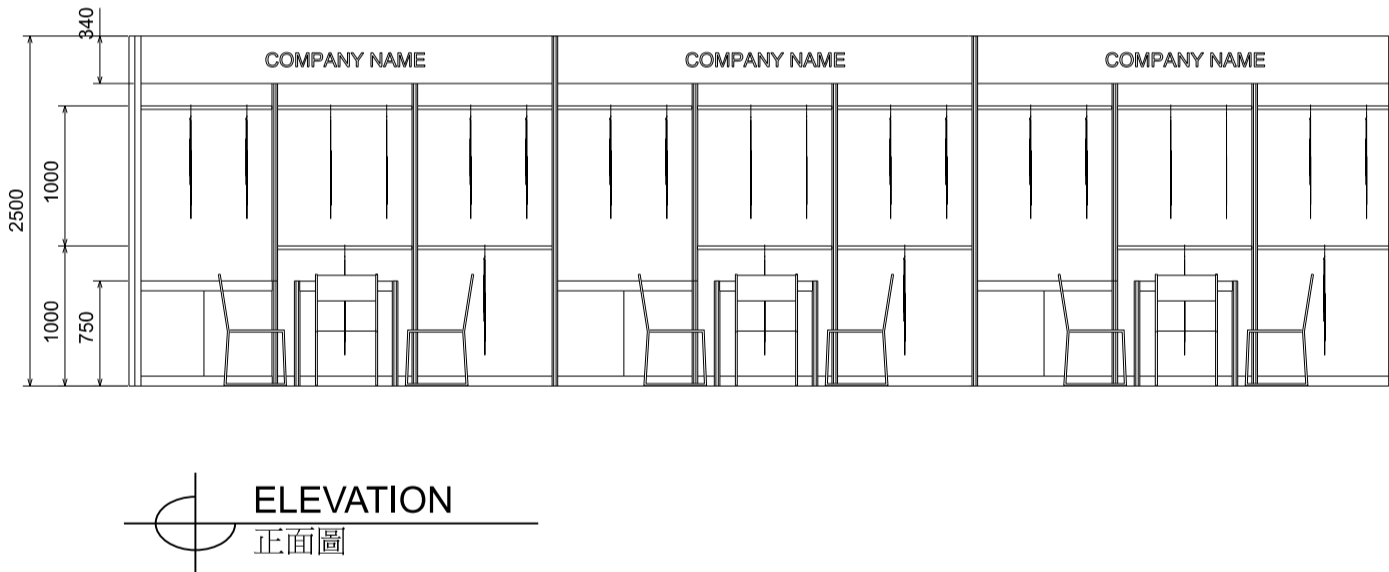

九米乘三米標準成衣展台 (左邊角位)

PLAN
平面圖

SIDE ELEVATION
側視圖

ELEVATION
正面圖

PERSPECTIVE
透視圖

BOOTH SPECIFICATIONS 攤位規格		QTY.
	1000W x 500D x 750H CABINET 有鎖儲物櫃	3
	GARMENT RAIL 掛衣通	15
	13W LED LAMP SPOTLIGHT (YELLOW LIGHT) 13瓦特LED燈膽短臂射燈 (黃光)	9
	13W LED LAMP LONGARMED SPOTLIGHT (YELLOW LIGHT) 13瓦特LED燈膽長臂射燈 (黃光)	6
	700W x 700D x 750H MEETING TABLE 會議桌 (正方檯)	3
	BLACK LEATHER CHAIR 黑皮椅	9
---	CEILING BEAM 天花樑	15M
	RUBBISH BIN & CARPET (27sqm.) 廢紙箱及地毯	

香港嬰兒用品展

9M x 3M Standard Garment Booth (Right Corner)

九米乘三米標準成衣展台 (右邊角位)

BOOTH SPECIFICATIONS 攤位規格		QTY.
	1000W x 500D x 750H CABINET 有鎖儲物櫃	3
	GARMENT RAIL 掛衣通	15
	13W LED LAMP SPOTLIGHT (YELLOW LIGHT) 13瓦特LED燈膽短臂射燈 (黃光)	9
	13W LED LAMP LONGARMED SPOTLIGHT (YELLOW LIGHT) 13瓦特LED燈膽長臂射燈 (黃光)	6
	700W x 700D x 750H MEETING TABLE 會議桌 (正方檯)	3
	BLACK LEATHER CHAIR 黑皮椅	9
---	CEILING BEAM 天花樑	15M
	RUBBISH BIN & CARPET (27sqm.) 廢紙箱及地毯	