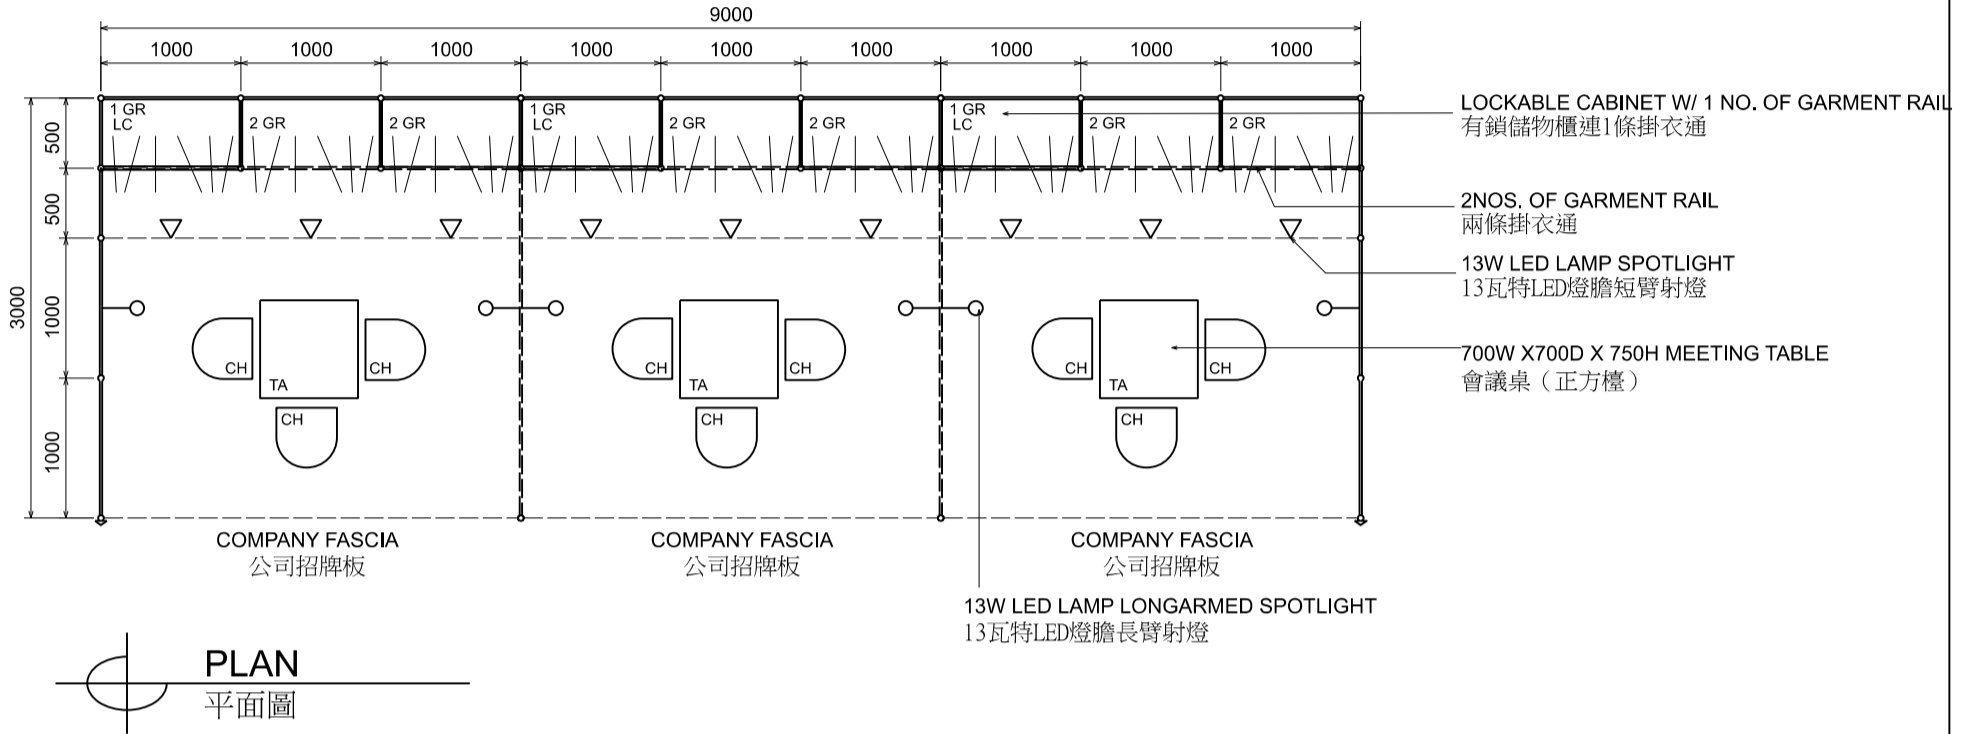

Hong Kong Baby Products Fair

香港嬰兒用品展

9M x 3M Standard Booth and Meeting Room Specification (Peninsula)

九米乘三米標準攤位和會議房規格(半島)

BOOTH SPECIFICATIONS 攤位規格		QTY.
	CABINET 連鎖地櫃 (1000L x 500W x 750H mm)	9
	WOODEN DISPLAY SHELF FLAT 層板 (3000W X 300D mm)	6
	13W LED LAMP SPOTLIGHT (YELLOW LIGHT) 13瓦特LED燈膽短臂射燈 (黃光)	8
	13W LED LAMP LONGARMED SPOTLIGHT (YELLOW LIGHT) 13瓦特LED燈膽長臂射燈 (黃光)	7
	MEETING TABLE 會議檯 (700W x 700D x 750H mm)	3
	BLACK LEATHER CHAIR 黑皮椅	8
	DISPLAY PLATFORM 展示台	2
	CEILING BEAM 天花樑	13M
	RUBBISH BIN & CARPET 廢紙箱及地毯 (27 sq.m.)	

九米乘三米標準攤位和會議房規格(右邊角位)

PLAN

PERSPECTIVE

ELEVATION

BOOTH SPECIFICATIONS 攤位規格		QTY.
	CABINET 連鎖地櫃 (1000L x 500W x 750H mm)	9
	WOODEN DISPLAY SHELF FLAT 層板 (3000W X 300D mm)	6
	13W LED LAMP SPOTLIGHT (YELLOW LIGHT) 13瓦特LED燈膽短臂射燈 (黃光)	8
	13W LED LAMP LONGARMED SPOTLIGHT (YELLOW LIGHT) 13瓦特LED燈膽長臂射燈 (黃光)	7
	MEETING TABLE 會議檯 (700W x 700D x 750H mm)	3
	BLACK LEATHER CHAIR 黑皮椅	8
	DISPLAY PLATFORM 展示台	2
	CEILING BEAM 天花樑	15M
	RUBBISH BIN & CARPET 廢紙箱及地毯 (27 sq.m.)	

9M x 3M Standard Garment Booth

九米乘三米標準成衣展台

BOOTH SPECIFICATIONS 攤位規格		QTY.
	1000W x 500D x 750H CABINET 有鎖儲物櫃	3
	GARMENT RAIL 掛衣通	15
	13W LED LAMP SPOTLIGHT (YELLOW LIGHT) 13瓦特LED燈膽短臂射燈 (黃光)	9
	13W LED LAMP LONGARMED SPOTLIGHT (YELLOW LIGHT) 13瓦特LED燈膽長臂射燈 (黃光)	6
	700W x 700D x 750H MEETING TABLE 會議桌 (正方檯)	3
	BLACK LEATHER CHAIR 黑皮椅	9
	CEILING BEAM 天花樑	15M
	RUBBISH BIN & CARPET (27sqm.) 廢紙箱及地毯	

九米乘三米標準成衣展台 (左邊角位)

PLAN
平面圖

SIDE ELEVATION
側視圖

ELEVATION
正面圖

PERSPECTIVE
透視圖

BOOTH SPECIFICATIONS 攤位規格		QTY.
	1000W x 500D x 750H CABINET 有鎖儲物櫃	3
	GARMENT RAIL 掛衣通	15
	13W LED LAMP SPOTLIGHT (YELLOW LIGHT) 13瓦特LED燈膽短臂射燈 (黃光)	9
	13W LED LAMP LONGARMED SPOTLIGHT (YELLOW LIGHT) 13瓦特LED燈膽長臂射燈 (黃光)	6
	700W x 700D x 750H MEETING TABLE 會議桌 (正方檯)	3
	BLACK LEATHER CHAIR 黑皮椅	9
---	CEILING BEAM 天花樑	15M
	RUBBISH BIN & CARPET (27sqm.) 廢紙箱及地毯	