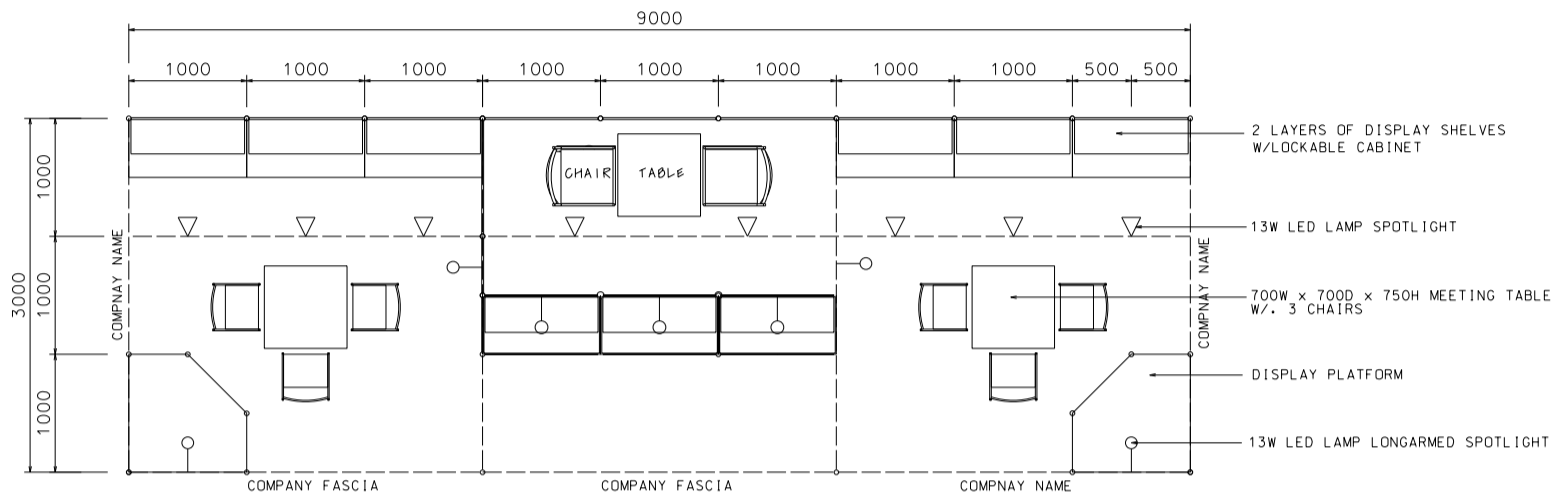

Hong Kong Baby Products Fair

香港嬰兒用品展

9M x 3M Standard Booth and Meeting Room Specification (Peninsula)

九米乘三米標準攤位和會議房規格(半島)

BOOTH SPECIFICATIONS 攤位規格		QTY.
	CABINET 連鎖地櫃 (1000L x 500W x 750H mm)	9
	WOODEN DISPLAY SHELF FLAT 層板 (3000W X 300D mm)	6
	13W LED LAMP SPOTLIGHT (YELLOW LIGHT) 13瓦特LED燈膽短臂射燈 (黃光)	8
	13W LED LAMP LONGARMED SPOTLIGHT (YELLOW LIGHT) 13瓦特LED燈膽長臂射燈 (黃光)	7
	MEETING TABLE 會議檯 (700W x 700D x 750H mm)	3
	BLACK LEATHER CHAIR 黑皮椅	8
	DISPLAY PLATFORM 展示台	2
	CEILING BEAM 天花樑	13M
	RUBBISH BIN & CARPET 廢紙箱及地毯 (27 sq.m.)	

九米乘三米標準攤位和會議房規格(右邊角位)

PLAN

PERSPECTIVE

ELEVATION

BOOTH SPECIFICATIONS 攤位規格		QTY.
	CABINET 連鎖地櫃 (1000L x 500W x 750H mm)	9
	WOODEN DISPLAY SHELF FLAT 層板 (3000W X 300D mm)	6
	13W LED LAMP SPOTLIGHT (YELLOW LIGHT) 13瓦特LED燈膽短臂射燈 (黃光)	8
	13W LED LAMP LONGARMED SPOTLIGHT (YELLOW LIGHT) 13瓦特LED燈膽長臂射燈 (黃光)	7
	MEETING TABLE 會議檯 (700W x 700D x 750H mm)	3
	BLACK LEATHER CHAIR 黑皮椅	8
	DISPLAY PLATFORM 展示台	2
	CEILING BEAM 天花樑	15M
	RUBBISH BIN & CARPET 廢紙箱及地毯 (27 sq.m.)	

9M x 3M Standard Garment Booth

九米乘三米標準成衣展台

BOOTH SPECIFICATIONS 攤位規格		QTY.
	1000W x 500D x 750H CABINET 有鎖儲物櫃	3
	GARMENT RAIL 掛衣通	15
	13W LED LAMP SPOTLIGHT (YELLOW LIGHT) 13瓦特LED燈膽短臂射燈 (黃光)	9
	13W LED LAMP LONGARMED SPOTLIGHT (YELLOW LIGHT) 13瓦特LED燈膽長臂射燈 (黃光)	6
	700W x 700D x 750H MEETING TABLE 會議桌 (正方檯)	3
	BLACK LEATHER CHAIR 黑皮椅	9
	CEILING BEAM 天花樑	15M
	RUBBISH BIN & CARPET (27sqm.) 廢紙箱及地毯	

九米乘三米標準成衣展台 (左邊角位)

PLAN
平面圖

SIDE ELEVATION
側視圖

ELEVATION
正面圖

PERSPECTIVE
透視圖

BOOTH SPECIFICATIONS 攤位規格		QTY.
	1000W x 500D x 750H CABINET 有鎖儲物櫃	3
	GARMENT RAIL 掛衣通	15
	13W LED LAMP SPOTLIGHT (YELLOW LIGHT) 13瓦特LED燈膽短臂射燈 (黃光)	9
	13W LED LAMP LONGARMED SPOTLIGHT (YELLOW LIGHT) 13瓦特LED燈膽長臂射燈 (黃光)	6
	700W x 700D x 750H MEETING TABLE 會議桌 (正方檯)	3
	BLACK LEATHER CHAIR 黑皮椅	9
---	CEILING BEAM 天花樑	15M
	RUBBISH BIN & CARPET (27sqm.) 廢紙箱及地毯	