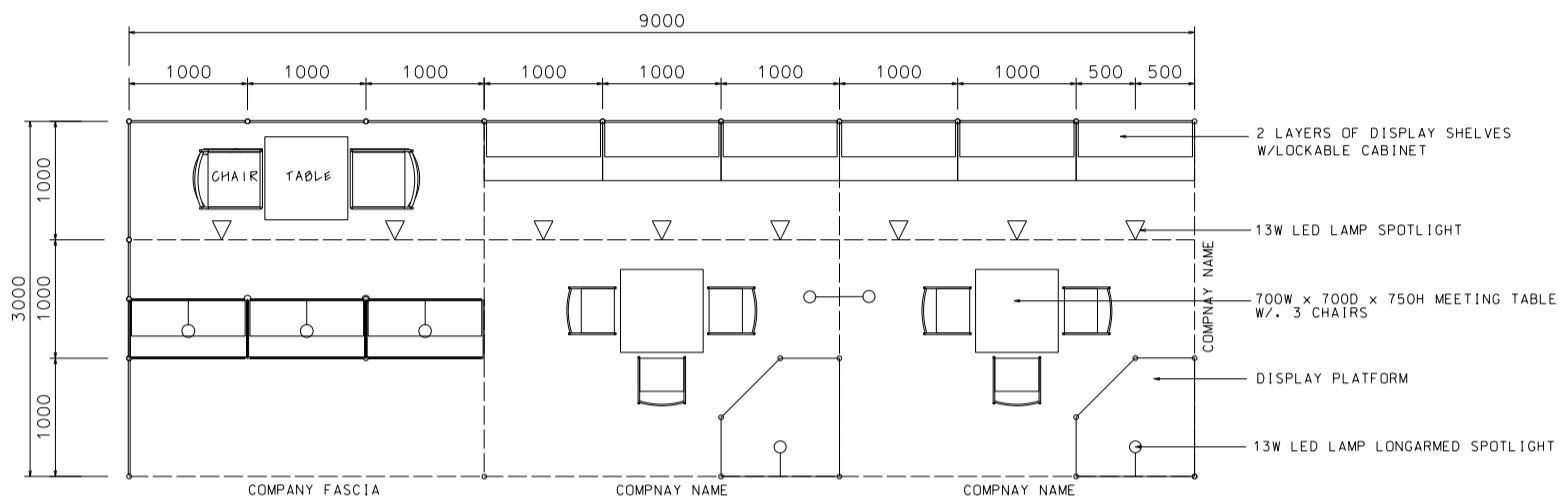

Hong Kong Baby Products Fair

香港嬰兒用品展

9M x 3M Standard Booth and Meeting Room Specification (Peninsula)

九米乘三米標準攤位和會議房規格(半島)

BOOTH SPECIFICATIONS 攤位規格		QTY.
	CABINET 連鎖地櫃 (1000L x 500W x 750H mm)	9
	WOODEN DISPLAY SHELF FLAT 層板 (3000W X 300D mm)	6
	13W LED LAMP SPOTLIGHT (YELLOW LIGHT) 13瓦特LED燈膽短臂射燈 (黃光)	8
	13W LED LAMP LONGARMED SPOTLIGHT (YELLOW LIGHT) 13瓦特LED燈膽長臂射燈 (黃光)	7
	MEETING TABLE 會議檯 (700W x 700D x 750H mm)	3
	BLACK LEATHER CHAIR 黑皮椅	8
	DISPLAY PLATFORM 展示台	2
	CEILING BEAM 天花樑	13M
	RUBBISH BIN & CARPET 廢紙箱及地毯 (27 sq.m.)	

*The Hong Kong Trade Development Council reserves the right to change the configuration if necessary.

*如有需要，香港貿易發展局有權更改攤位結構。

Hong Kong Baby Products Fair

香港嬰兒用品展

9M x 3M Standard Booth and Meeting Room Specification (Right Corner)

九米乘三米標準攤位和會議房規格(右邊角位)

PLAN

PERSPECTIVE

ELEVATION

BOOTH SPECIFICATIONS 攤位規格		QTY.
	CABINET 連鎖地櫃 (1000L x 500W x 750H mm)	9
	WOODEN DISPLAY SHELF FLAT 層板 (3000W X 300D mm)	6
	13W LED LAMP SPOTLIGHT (YELLOW LIGHT) 13瓦特LED燈膽短臂射燈 (黃光)	8
	13W LED LAMP LONGARMED SPOTLIGHT (YELLOW LIGHT) 13瓦特LED燈膽長臂射燈 (黃光)	7
	MEETING TABLE 會議檯 (700W x 700D x 750H mm)	3
	BLACK LEATHER CHAIR 黑皮椅	8
	DISPLAY PLATFORM 展示台	2
	CEILING BEAM 天花樑	15M
	RUBBISH BIN & CARPET 廢紙箱及地毯 (27 sq.m.)	

9M x 3M Standard Garment Booth

九米乘三米標準成衣展台

BOOTH SPECIFICATIONS 攤位規格		QTY.
	1000W x 500D x 750H CABINET 有鎖儲物櫃	3
	GARMENT RAIL 掛衣通	15
	13W LED LAMP SPOTLIGHT (YELLOW LIGHT) 13瓦特LED燈膽短臂射燈 (黃光)	9
	13W LED LAMP LONGARMED SPOTLIGHT (YELLOW LIGHT) 13瓦特LED燈膽長臂射燈 (黃光)	6
	700W x 700D x 750H MEETING TABLE 會議桌 (正方檯)	3
	BLACK LEATHER CHAIR 黑皮椅	9
	CEILING BEAM 天花樑	15M
	RUBBISH BIN & CARPET (27sqm.) 廢紙箱及地毯	