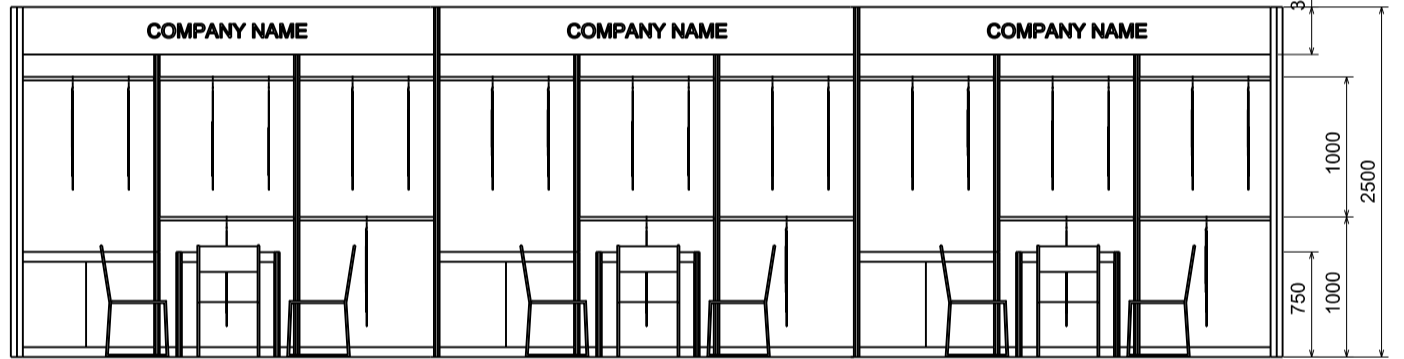

九米乘三米標準攤位和會議房規格(右邊角位)

PLAN

PERSPECTIVE

ELEVATION

BOOTH SPECIFICATIONS 攤位規格		QTY.
	CABINET 連鎖地櫃 (1000L x 500W x 750H mm)	9
	WOODEN DISPLAY SHELF FLAT 層板 (3000W X 300D mm)	6
	13W LED LAMP SPOTLIGHT (YELLOW LIGHT) 13瓦特LED燈膽短臂射燈 (黃光)	8
	13W LED LAMP LONGARMED SPOTLIGHT (YELLOW LIGHT) 13瓦特LED燈膽長臂射燈 (黃光)	7
	MEETING TABLE 會議檯 (700W x 700D x 750H mm)	3
	BLACK LEATHER CHAIR 黑皮椅	8
	DISPLAY PLATFORM 展示台	2
	CEILING BEAM 天花樑	15M
	RUBBISH BIN & CARPET 廢紙箱及地毯 (27 sq.m.)	

9M x 3M Standard Garment Booth

九米乘三米標準成衣展台

BOOTH SPECIFICATIONS 攤位規格		QTY.
	1000W x 500D x 750H CABINET 有鎖儲物櫃	3
	GARMENT RAIL 掛衣通	15
	13W LED LAMP SPOTLIGHT (YELLOW LIGHT) 13瓦特LED燈膽短臂射燈 (黃光)	9
	13W LED LAMP LONGARMED SPOTLIGHT (YELLOW LIGHT) 13瓦特LED燈膽長臂射燈 (黃光)	6
	700W x 700D x 750H MEETING TABLE 會議桌 (正方檯)	3
	BLACK LEATHER CHAIR 黑皮椅	9
	CEILING BEAM 天花樑	15M
	RUBBISH BIN & CARPET (27sqm.) 廢紙箱及地毯	

Garment hanger will not be included as basic booth facilities.

攤位設施不包括衣架

*The Hong Kong Trade Development Council reserves the right to change the configuration if necessary.

*如有需要，香港貿易發展局有權更改攤位結構。

9M x 3M Standard Garment Booth (Left Corner)

九米乘三米標準成衣展台 (左邊角位)

PLAN
平面圖

SIDE ELEVATION
側視圖

ELEVATION
正面圖

PERSPECTIVE
透視圖

BOOTH SPECIFICATIONS 攤位規格		QTY.
	1000W x 500D x 750H CABINET 有鎖儲物櫃	3
	GARMENT RAIL 掛衣通	15
	13W LED LAMP SPOTLIGHT (YELLOW LIGHT) 13瓦特LED燈膽短臂射燈 (黃光)	9
	13W LED LAMP LONGARMED SPOTLIGHT (YELLOW LIGHT) 13瓦特LED燈膽長臂射燈 (黃光)	6
	700W x 700D x 750H MEETING TABLE 會議桌 (正方檯)	3
	BLACK LEATHER CHAIR 黑皮椅	9
---	CEILING BEAM 天花樑	15M
	RUBBISH BIN & CARPET (27sqm.) 廢紙箱及地毯	