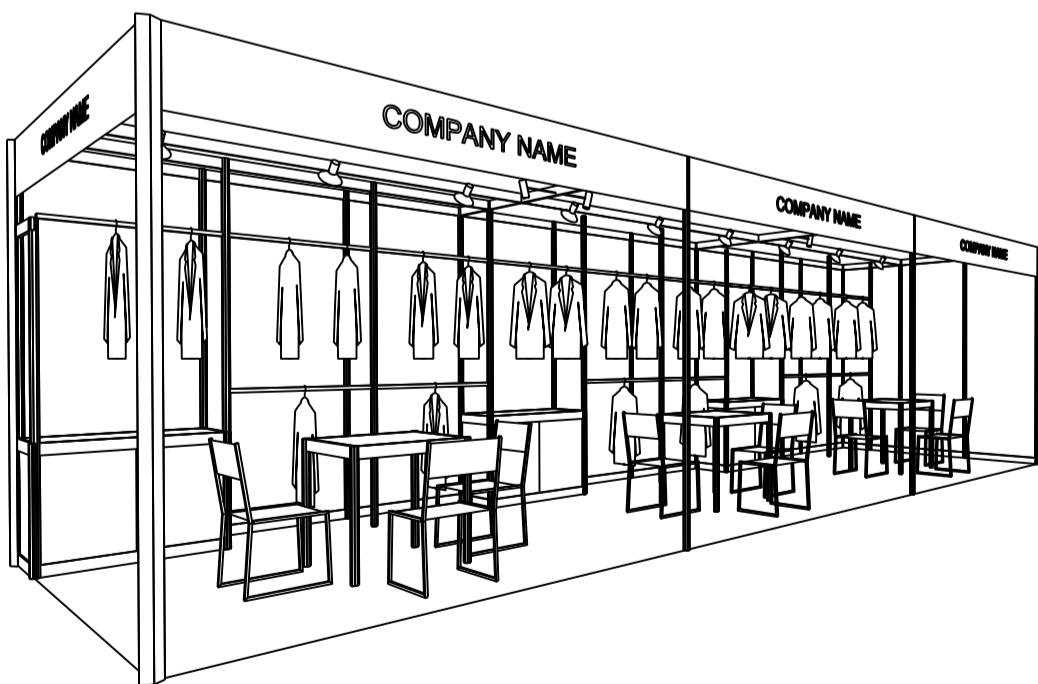

九米乘三米標準攤位和會議房規格(右邊角位)

PLAN

PERSPECTIVE

ELEVATION

BOOTH SPECIFICATIONS 攤位規格		QTY.
	CABINET 連鎖地櫃 (1000L x 500W x 750H mm)	9
	WOODEN DISPLAY SHELF FLAT 層板 (3000W X 300D mm)	6
	13W LED LAMP SPOTLIGHT (YELLOW LIGHT) 13瓦特LED燈膽短臂射燈 (黃光)	8
	13W LED LAMP LONGARMED SPOTLIGHT (YELLOW LIGHT) 13瓦特LED燈膽長臂射燈 (黃光)	7
	MEETING TABLE 會議檯 (700W x 700D x 750H mm)	3
	BLACK LEATHER CHAIR 黑皮椅	8
	DISPLAY PLATFORM 展示台	2
	CEILING BEAM 天花樑	15M
	RUBBISH BIN & CARPET 廢紙箱及地毯 (27 sq.m.)	

9M x 3M Standard Garment Booth

九米乘三米標準成衣展台

BOOTH SPECIFICATIONS 攤位規格		QTY.
	1000W x 500D x 750H CABINET 有鎖儲物櫃	3
	GARMENT RAIL 掛衣通	15
	13W LED LAMP SPOTLIGHT (YELLOW LIGHT) 13瓦特LED燈膽短臂射燈 (黃光)	9
	13W LED LAMP LONGARMED SPOTLIGHT (YELLOW LIGHT) 13瓦特LED燈膽長臂射燈 (黃光)	6
	700W x 700D x 750H MEETING TABLE 會議桌 (正方檯)	3
	BLACK LEATHER CHAIR 黑皮椅	9
	CEILING BEAM 天花樑	15M
	RUBBISH BIN & CARPET (27sqm.) 廢紙箱及地毯	

Garment hanger will not be included as basic booth facilities.

攤位設施不包括衣架

*The Hong Kong Trade Development Council reserves the right to change the configuration if necessary.

*如有需要，香港貿易發展局有權更改攤位結構。

9M x 3M Standard Garment Booth (Left Corner)

九米乘三米標準成衣展台 (左邊角位)

PLAN
平面圖

SIDE ELEVATION
側視圖

ELEVATION
正面圖

PERSPECTIVE
透視圖

BOOTH SPECIFICATIONS 攤位規格		QTY.
	1000W x 500D x 750H CABINET 有鎖儲物櫃	3
	GARMENT RAIL 掛衣通	15
	13W LED LAMP SPOTLIGHT (YELLOW LIGHT) 13瓦特LED燈膽短臂射燈 (黃光)	9
	13W LED LAMP LONGARMED SPOTLIGHT (YELLOW LIGHT) 13瓦特LED燈膽長臂射燈 (黃光)	6
	700W x 700D x 750H MEETING TABLE 會議桌 (正方檯)	3
	BLACK LEATHER CHAIR 黑皮椅	9
---	CEILING BEAM 天花樑	15M
	RUBBISH BIN & CARPET (27sqm.) 廢紙箱及地毯	