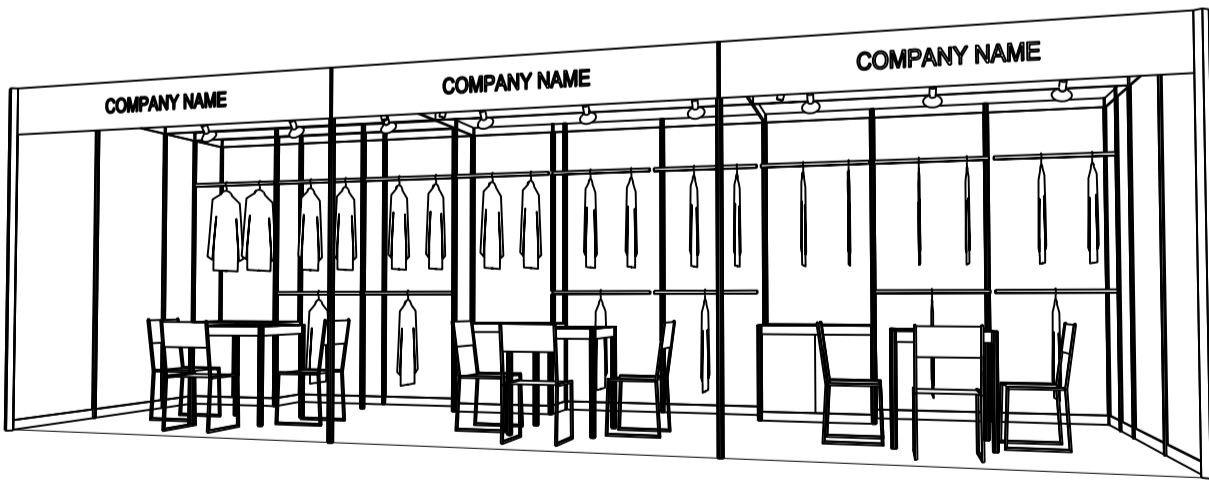

Hong Kong Baby Products Fair

香港嬰兒用品展

9M x 3M Standard Booth and Meeting Room Specification (Peninsula)

九米乘三米標準攤位和會議房規格(半島)

BOOTH SPECIFICATIONS 攤位規格		QTY.
	CABINET 連鎖地櫃 (1000L x 500W x 750H mm)	9
	WOODEN DISPLAY SHELF FLAT 層板 (3000W X 300D mm)	6
	13W LED LAMP SPOTLIGHT (YELLOW LIGHT) 13瓦特LED燈膽短臂射燈 (黃光)	8
	13W LED LAMP LONGARMED SPOTLIGHT (YELLOW LIGHT) 13瓦特LED燈膽長臂射燈 (黃光)	7
	MEETING TABLE 會議檯 (700W x 700D x 750H mm)	3
	BLACK LEATHER CHAIR 黑皮椅	8
	DISPLAY PLATFORM 展示台	2
	CEILING BEAM 天花樑	13M
	RUBBISH BIN & CARPET 廢紙箱及地毯 (27 sq.m.)	

九米乘三米標準攤位和會議房規格(右邊角位)

PLAN

PERSPECTIVE

ELEVATION

BOOTH SPECIFICATIONS 攤位規格		QTY.
	CABINET 連鎖地櫃 (1000L x 500W x 750H mm)	9
	WOODEN DISPLAY SHELF FLAT 層板 (3000W X 300D mm)	6
	13W LED LAMP SPOTLIGHT (YELLOW LIGHT) 13瓦特LED燈膽短臂射燈 (黃光)	8
	13W LED LAMP LONGARMED SPOTLIGHT (YELLOW LIGHT) 13瓦特LED燈膽長臂射燈 (黃光)	7
	MEETING TABLE 會議檯 (700W x 700D x 750H mm)	3
	BLACK LEATHER CHAIR 黑皮椅	8
	DISPLAY PLATFORM 展示台	2
	CEILING BEAM 天花樑	15M
	RUBBISH BIN & CARPET 廢紙箱及地毯 (27 sq.m.)	

9M x 3M Standard Garment Booth

九米乘三米標準成衣展台

BOOTH SPECIFICATIONS 攤位規格		QTY.
	1000W x 500D x 750H CABINET 有鎖儲物櫃	3
	GARMENT RAIL 掛衣通	15
	13W LED LAMP SPOTLIGHT (YELLOW LIGHT) 13瓦特LED燈膽短臂射燈 (黃光)	9
	13W LED LAMP LONGARMED SPOTLIGHT (YELLOW LIGHT) 13瓦特LED燈膽長臂射燈 (黃光)	6
	700W x 700D x 750H MEETING TABLE 會議桌 (正方檯)	3
	BLACK LEATHER CHAIR 黑皮椅	9
	CEILING BEAM 天花樑	15M
	RUBBISH BIN & CARPET (27sqm.) 廢紙箱及地毯	

九米乘三米標準成衣展台 (左邊角位)

PLAN
平面圖

SIDE ELEVATION
側視圖

ELEVATION
正面圖

PERSPECTIVE
透視圖

BOOTH SPECIFICATIONS 攤位規格		QTY.
	1000W x 500D x 750H CABINET 有鎖儲物櫃	3
	GARMENT RAIL 掛衣通	15
	13W LED LAMP SPOTLIGHT (YELLOW LIGHT) 13瓦特LED燈膽短臂射燈 (黃光)	9
	13W LED LAMP LONGARMED SPOTLIGHT (YELLOW LIGHT) 13瓦特LED燈膽長臂射燈 (黃光)	6
	700W x 700D x 750H MEETING TABLE 會議桌 (正方檯)	3
	BLACK LEATHER CHAIR 黑皮椅	9
---	CEILING BEAM 天花樑	15M
	RUBBISH BIN & CARPET (27sqm.) 廢紙箱及地毯	