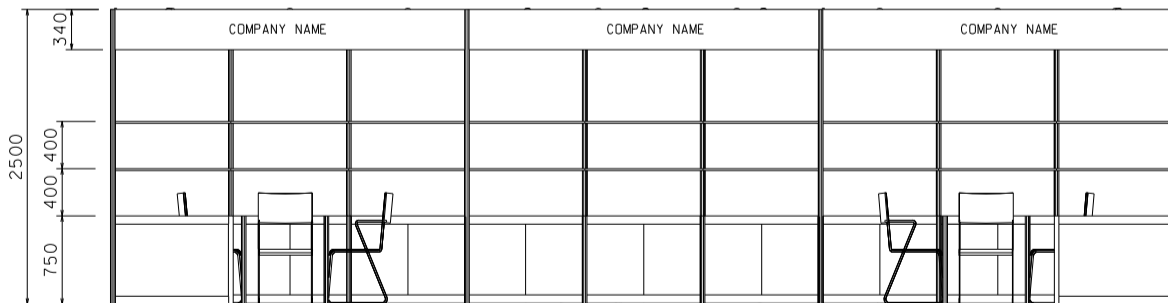

Hong Kong Baby Products Fair

香港嬰兒用品展

9M x 3M Standard Booth and Meeting Room Specification (Peninsula)

九米乘三米標準攤位和會議房規格(半島)

BOOTH SPECIFICATIONS 攤位規格		QTY.
	CABINET 連鎖地櫃 (1000L x 500W x 750H mm)	9
	WOODEN DISPLAY SHELF FLAT 層板 (3000W X 300D mm)	6
	13W LED LAMP SPOTLIGHT (YELLOW LIGHT) 13瓦特LED燈膽短臂射燈 (黃光)	8
	13W LED LAMP LONGARMED SPOTLIGHT (YELLOW LIGHT) 13瓦特LED燈膽長臂射燈 (黃光)	7
	MEETING TABLE 會議檯 (700W x 700D x 750H mm)	3
	BLACK LEATHER CHAIR 黑皮椅	8
	DISPLAY PLATFORM 展示台	2
	CEILING BEAM 天花樑	13M
	RUBBISH BIN & CARPET 廢紙箱及地毯 (27 sq.m.)	

九米乘三米標準攤位和會議房規格(右邊角位)

PLAN

PERSPECTIVE

ELEVATION

BOOTH SPECIFICATIONS 攤位規格		QTY.
	CABINET 連鎖地櫃 (1000L x 500W x 750H mm)	9
	WOODEN DISPLAY SHELF FLAT 層板 (3000W X 300D mm)	6
	13W LED LAMP SPOTLIGHT (YELLOW LIGHT) 13瓦特LED燈膽短臂射燈 (黃光)	8
	13W LED LAMP LONGARMED SPOTLIGHT (YELLOW LIGHT) 13瓦特LED燈膽長臂射燈 (黃光)	7
	MEETING TABLE 會議檯 (700W x 700D x 750H mm)	3
	BLACK LEATHER CHAIR 黑皮椅	8
	DISPLAY PLATFORM 展示台	2
	CEILING BEAM 天花樑	15M
	RUBBISH BIN & CARPET 廢紙箱及地毯 (27 sq.m.)	

9M x 3M Standard Garment Booth

九米乘三米標準成衣展台

BOOTH SPECIFICATIONS 攤位規格		QTY.
	1000W x 500D x 750H CABINET 有鎖儲物櫃	3
	GARMENT RAIL 掛衣通	15
	13W LED LAMP SPOTLIGHT (YELLOW LIGHT) 13瓦特LED燈膽短臂射燈 (黃光)	9
	13W LED LAMP LONGARMED SPOTLIGHT (YELLOW LIGHT) 13瓦特LED燈膽長臂射燈 (黃光)	6
	700W x 700D x 750H MEETING TABLE 會議桌 (正方檯)	3
	BLACK LEATHER CHAIR 黑皮椅	9
	CEILING BEAM 天花樑	15M
	RUBBISH BIN & CARPET (27sqm.) 廢紙箱及地毯	

九米乘三米標準成衣展台 (左邊角位)

PLAN
平面圖

SIDE ELEVATION
側視圖

ELEVATION
正面圖

PERSPECTIVE
透視圖

BOOTH SPECIFICATIONS 攤位規格		QTY.
	1000W x 500D x 750H CABINET 有鎖儲物櫃	3
	GARMENT RAIL 掛衣通	15
	13W LED LAMP SPOTLIGHT (YELLOW LIGHT) 13瓦特LED燈膽短臂射燈 (黃光)	9
	13W LED LAMP LONGARMED SPOTLIGHT (YELLOW LIGHT) 13瓦特LED燈膽長臂射燈 (黃光)	6
	700W x 700D x 750H MEETING TABLE 會議桌 (正方檯)	3
	BLACK LEATHER CHAIR 黑皮椅	9
---	CEILING BEAM 天花樑	15M
	RUBBISH BIN & CARPET (27sqm.) 廢紙箱及地毯	