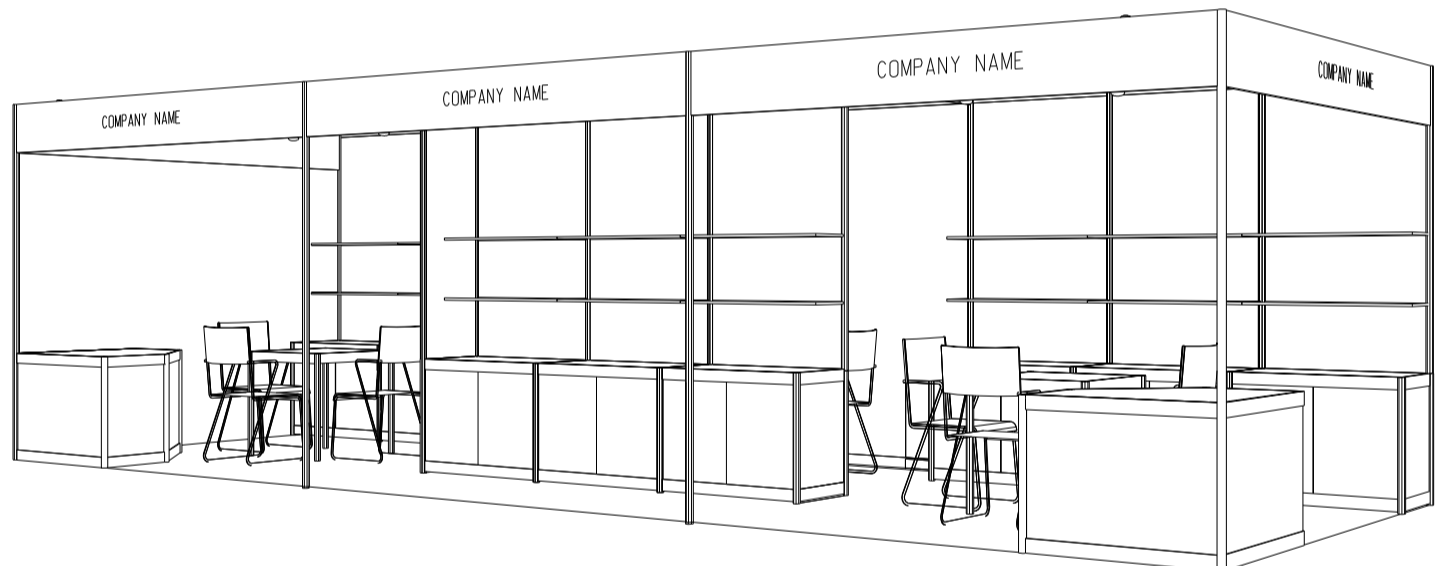

Hong Kong Baby Products Fair

香港嬰兒用品展

9M x 3M Standard Booth and Meeting Room Specification (Peninsula)

九米乘三米標準攤位和會議房規格(半島)

BOOTH SPECIFICATIONS 攤位規格		QTY.
	CABINET 連鎖地櫃 (1000L x 500W x 750H mm)	9
	WOODEN DISPLAY SHELF FLAT 層板 (3000W X 300D mm)	6
	13W LED LAMP SPOTLIGHT (YELLOW LIGHT) 13瓦特LED燈膽短臂射燈 (黃光)	8
	13W LED LAMP LONGARMED SPOTLIGHT (YELLOW LIGHT) 13瓦特LED燈膽長臂射燈 (黃光)	7
	MEETING TABLE 會議檯 (700W x 700D x 750H mm)	3
	BLACK LEATHER CHAIR 黑皮椅	8
	DISPLAY PLATFORM 展示台	2
	CEILING BEAM 天花樑	13M
	RUBBISH BIN & CARPET 廢紙箱及地毯 (27 sq.m.)	

*The Hong Kong Trade Development Council reserves the right to change the configuration if necessary.

*如有需要，香港貿易發展局有權更改攤位結構。

Hong Kong Baby Products Fair

香港嬰兒用品展

9M x 3M Standard Booth and Meeting Room Specification (Right Corner)

九米乘三米標準攤位和會議房規格(右邊角位)

PLAN

PERSPECTIVE

ELEVATION

BOOTH SPECIFICATIONS 攤位規格		QTY.
	CABINET 連鎖地櫃 (1000L x 500W x 750H mm)	9
	WOODEN DISPLAY SHELF FLAT 層板 (3000W X 300D mm)	6
	13W LED LAMP SPOTLIGHT (YELLOW LIGHT) 13瓦特LED燈膽短臂射燈 (黃光)	8
	13W LED LAMP LONGARMED SPOTLIGHT (YELLOW LIGHT) 13瓦特LED燈膽長臂射燈 (黃光)	7
	MEETING TABLE 會議檯 (700W x 700D x 750H mm)	3
	BLACK LEATHER CHAIR 黑皮椅	8
	DISPLAY PLATFORM 展示台	2
	CEILING BEAM 天花樑	15M
	RUBBISH BIN & CARPET 廢紙箱及地毯 (27 sq.m.)	

9M x 3M Standard Garment Booth

九米乘三米標準成衣展台

BOOTH SPECIFICATIONS 攤位規格		QTY.
	1000W x 500D x 750H CABINET 有鎖儲物櫃	3
	GARMENT RAIL 掛衣通	15
	13W LED LAMP SPOTLIGHT (YELLOW LIGHT) 13瓦特LED燈膽短臂射燈 (黃光)	9
	13W LED LAMP LONGARMED SPOTLIGHT (YELLOW LIGHT) 13瓦特LED燈膽長臂射燈 (黃光)	6
	700W x 700D x 750H MEETING TABLE 會議桌 (正方檯)	3
	BLACK LEATHER CHAIR 黑皮椅	9
	CEILING BEAM 天花樑	15M
	RUBBISH BIN & CARPET (27sqm.) 廢紙箱及地毯	