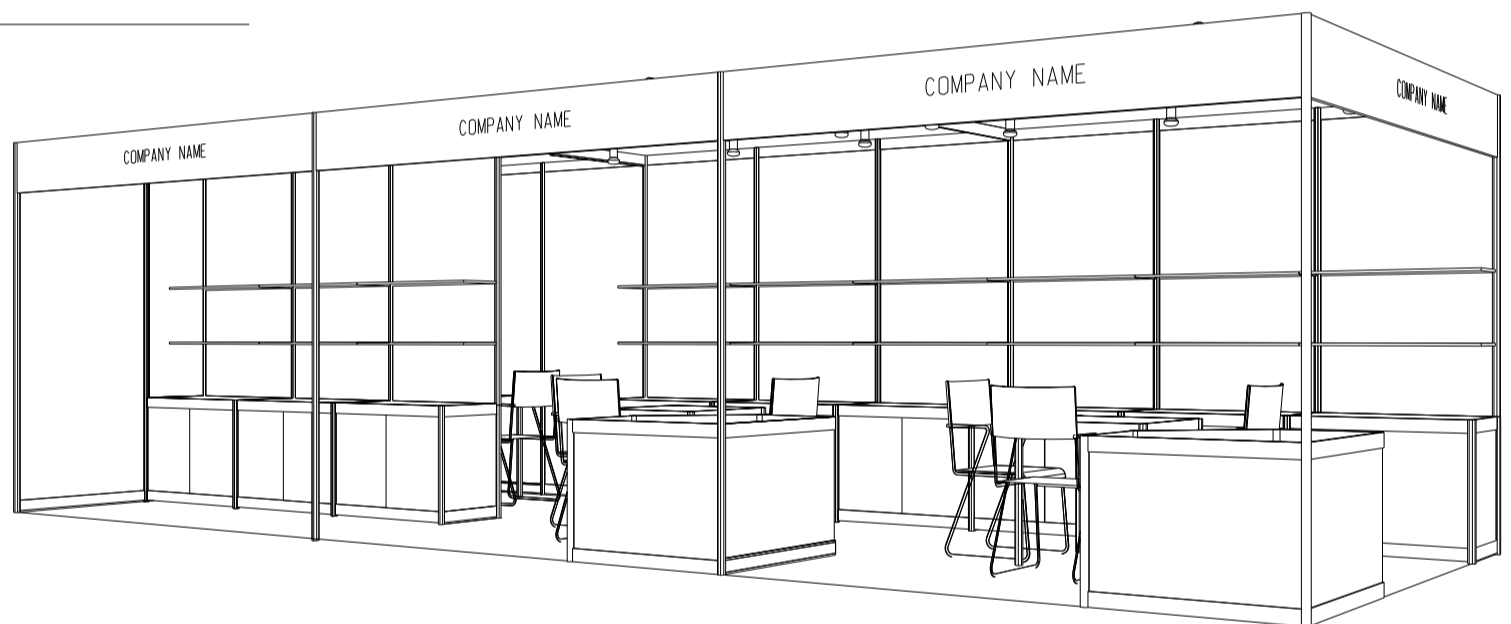

Hong Kong Baby Products Fair

香港嬰兒用品展

9M x 3M Standard Booth and Meeting Room Specification (Peninsula)

九米乘三米標準攤位和會議房規格(半島)

BOOTH SPECIFICATIONS 攤位規格		QTY.
	CABINET 連鎖地櫃 (1000L x 500W x 750H mm)	9
	WOODEN DISPLAY SHELF FLAT 層板 (3000W X 300D mm)	6
	13W LED LAMP SPOTLIGHT (YELLOW LIGHT) 13瓦特LED燈膽短臂射燈 (黃光)	8
	13W LED LAMP LONGARMED SPOTLIGHT (YELLOW LIGHT) 13瓦特LED燈膽長臂射燈 (黃光)	7
	MEETING TABLE 會議檯 (700W x 700D x 750H mm)	3
	BLACK LEATHER CHAIR 黑皮椅	8
	DISPLAY PLATFORM 展示台	2
	CEILING BEAM 天花樑	13M
	RUBBISH BIN & CARPET 廢紙箱及地毯 (27 sq.m.)	

*The Hong Kong Trade Development Council reserves the right to change the configuration if necessary.

*如有需要，香港貿易發展局有權更改攤位結構。

Hong Kong Baby Products Fair

香港嬰兒用品展

9M x 3M Standard Booth and Meeting Room Specification (Right Corner)

九米乘三米標準攤位和會議房規格(右邊角位)

PLAN

PERSPECTIVE

ELEVATION

BOOTH SPECIFICATIONS 攤位規格		QTY.
	CABINET 連鎖地櫃 (1000L x 500W x 750H mm)	9
	WOODEN DISPLAY SHELF FLAT 層板 (3000W X 300D mm)	6
	13W LED LAMP SPOTLIGHT (YELLOW LIGHT) 13瓦特LED燈膽短臂射燈 (黃光)	8
	13W LED LAMP LONGARMED SPOTLIGHT (YELLOW LIGHT) 13瓦特LED燈膽長臂射燈 (黃光)	7
	MEETING TABLE 會議檯 (700W x 700D x 750H mm)	3
	BLACK LEATHER CHAIR 黑皮椅	8
	DISPLAY PLATFORM 展示台	2
	CEILING BEAM 天花樑	15M
	RUBBISH BIN & CARPET 廢紙箱及地毯 (27 sq.m.)	

9M x 3M Standard Garment Booth

九米乘三米標準成衣展台

BOOTH SPECIFICATIONS 攤位規格		QTY.
	1000W x 500D x 750H CABINET 有鎖儲物櫃	3
	GARMENT RAIL 掛衣通	15
	13W LED LAMP SPOTLIGHT (YELLOW LIGHT) 13瓦特LED燈膽短臂射燈 (黃光)	9
	13W LED LAMP LONGARMED SPOTLIGHT (YELLOW LIGHT) 13瓦特LED燈膽長臂射燈 (黃光)	6
	700W x 700D x 750H MEETING TABLE 會議桌 (正方檯)	3
	BLACK LEATHER CHAIR 黑皮椅	9
	CEILING BEAM 天花樑	15M
	RUBBISH BIN & CARPET (27sqm.) 廢紙箱及地毯	