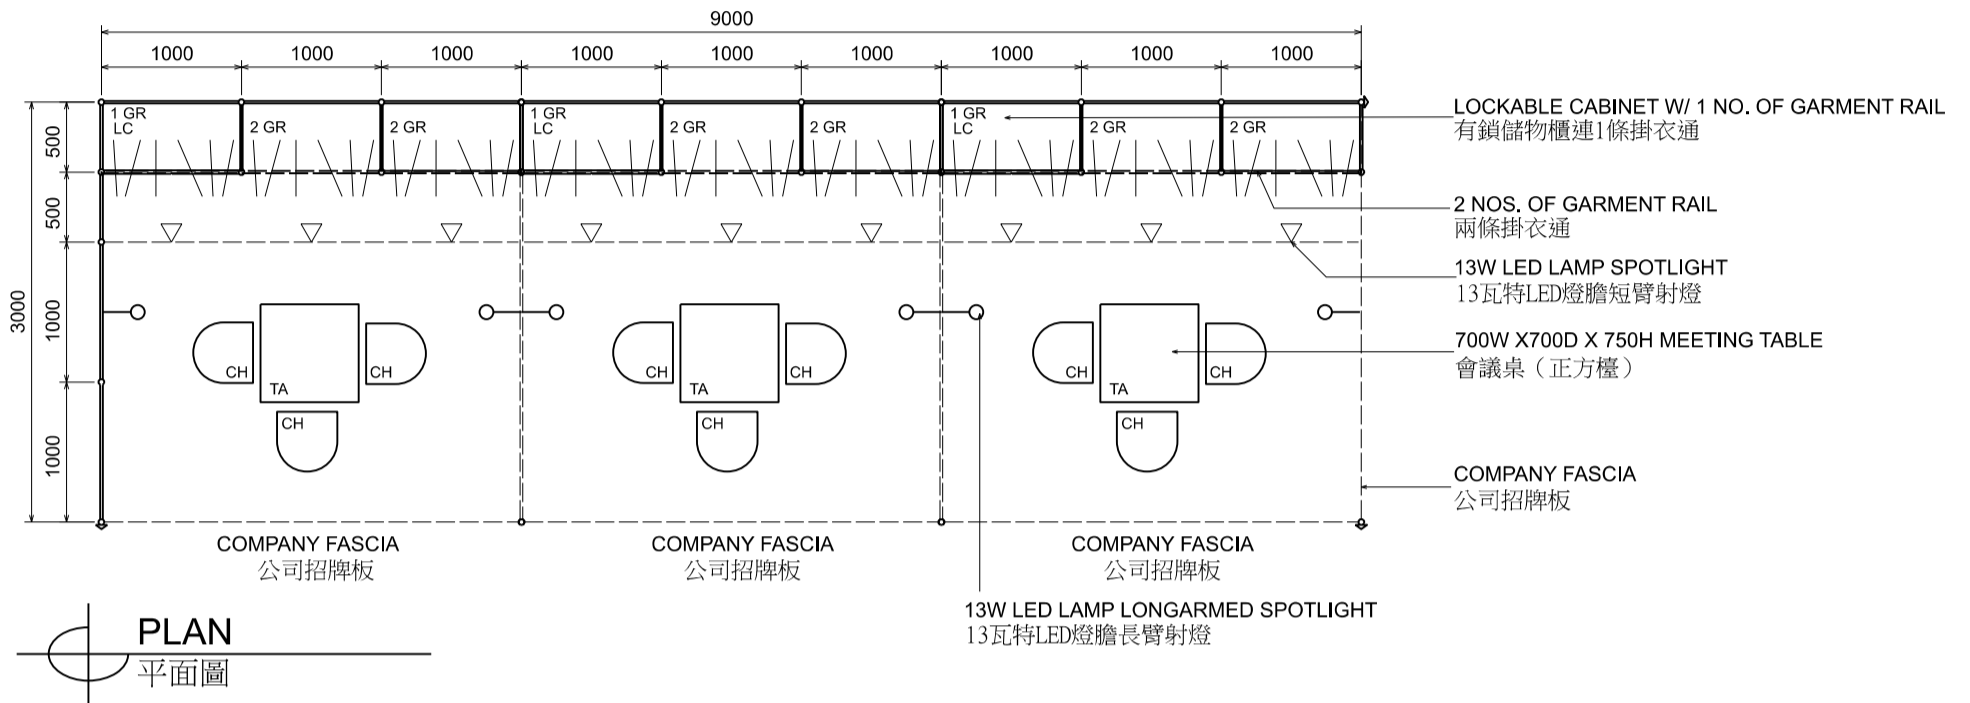

九米乘三米標準成衣展台 (左邊角位)

PLAN
平面圖

SIDE ELEVATION
側視圖

ELEVATION
正面圖

PERSPECTIVE
透視圖

BOOTH SPECIFICATIONS 攤位規格		QTY.
	1000W x 500D x 750H CABINET 有鎖儲物櫃	3
	GARMENT RAIL 掛衣通	15
	13W LED LAMP SPOTLIGHT (YELLOW LIGHT) 13瓦特LED燈膽短臂射燈 (黃光)	9
	13W LED LAMP LONGARMED SPOTLIGHT (YELLOW LIGHT) 13瓦特LED燈膽長臂射燈 (黃光)	6
	700W x 700D x 750H MEETING TABLE 會議桌 (正方檯)	3
	BLACK LEATHER CHAIR 黑皮椅	9
---	CEILING BEAM 天花樑	15M
	RUBBISH BIN & CARPET (27sqm.) 廢紙箱及地毯	

Garment hanger will not be included as basic booth facilities.

攤位設施不包括衣架

*The Hong Kong Trade Development Council reserves the right to change the configuration if necessary.

*如有需要, 香港貿易發展局有權更改攤位結構。

Hong Kong Baby Products Fair

香港嬰兒用品展

9M x 3M Standard Garment Booth (Right Corner)

九米乘三米標準成衣展台 (右邊角位)

BOOTH SPECIFICATIONS 攤位規格		QTY.
	1000W x 500D x 750H CABINET 有鎖儲物櫃	3
	GARMENT RAIL 掛衣通	15
	13W LED LAMP SPOTLIGHT (YELLOW LIGHT) 13瓦特LED燈膽短臂射燈 (黃光)	9
	13W LED LAMP LONGARMED SPOTLIGHT (YELLOW LIGHT) 13瓦特LED燈膽長臂射燈 (黃光)	6
	700W x 700D x 750H MEETING TABLE 會議桌 (正方檯)	3
	BLACK LEATHER CHAIR 黑皮椅	9
---	CEILING BEAM 天花樑	15M
	RUBBISH BIN & CARPET (27sqm.) 廢紙箱及地毯	