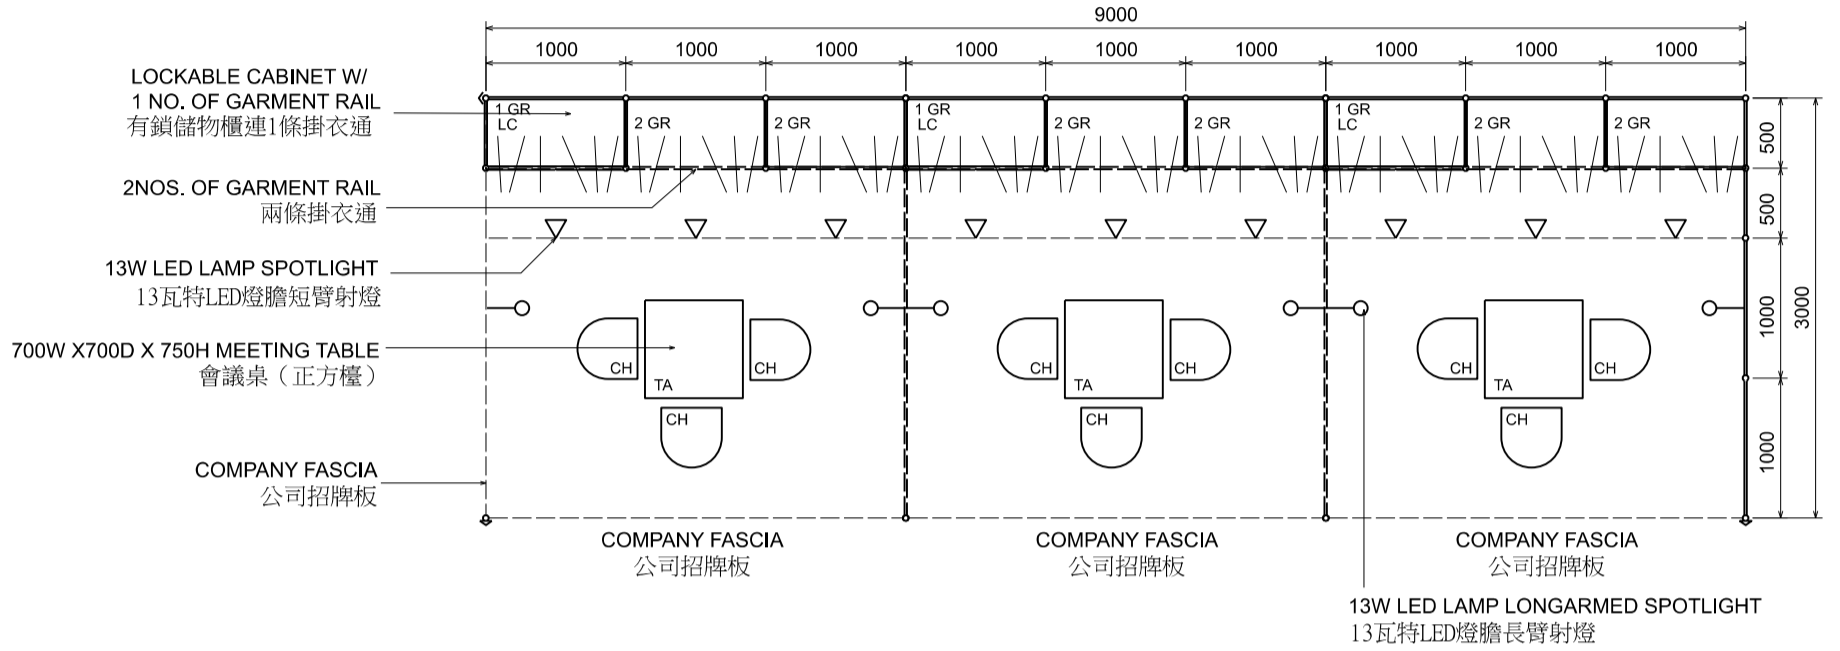

Hong Kong Baby Products Fair

香港嬰兒用品展

9M x 3M Standard Booth and Meeting Room Specification (Peninsula)

九米乘三米標準攤位和會議房規格(半島)

BOOTH SPECIFICATIONS 攤位規格		QTY.
	CABINET 連鎖地櫃 (1000L x 500W x 750H mm)	9
	WOODEN DISPLAY SHELF FLAT 層板 (3000W X 300D mm)	6
	13W LED LAMP SPOTLIGHT (YELLOW LIGHT) 13瓦特LED燈膽短臂射燈 (黃光)	8
	13W LED LAMP LONGARMED SPOTLIGHT (YELLOW LIGHT) 13瓦特LED燈膽長臂射燈 (黃光)	7
	MEETING TABLE 會議檯 (700W x 700D x 750H mm)	3
	BLACK LEATHER CHAIR 黑皮椅	8
	DISPLAY PLATFORM 展示台	2
	CEILING BEAM 天花樑	13M
	RUBBISH BIN & CARPET 廢紙箱及地毯 (27 sq.m.)	

9M x 3M Standard Garment Booth

九米乘三米標準成衣展台

BOOTH SPECIFICATIONS 攤位規格		QTY.
	1000W x 500D x 750H CABINET 有鎖儲物櫃	3
	GARMENT RAIL 掛衣通	15
	13W LED LAMP SPOTLIGHT (YELLOW LIGHT) 13瓦特LED燈膽短臂射燈 (黃光)	9
	13W LED LAMP LONGARMED SPOTLIGHT (YELLOW LIGHT) 13瓦特LED燈膽長臂射燈 (黃光)	6
	700W x 700D x 750H MEETING TABLE 會議桌 (正方檯)	3
	BLACK LEATHER CHAIR 黑皮椅	9
	CEILING BEAM 天花樑	15M
	RUBBISH BIN & CARPET (27sqm.) 廢紙箱及地毯	

Garment hanger will not be included as basic booth facilities.

攤位設施不包括衣架

*The Hong Kong Trade Development Council reserves the right to change the configuration if necessary.

*如有需要，香港貿易發展局有權更改攤位結構。

9M x 3M Standard Garment Booth (Left Corner)

九米乘三米標準成衣展台 (左邊角位)

PLAN
平面圖

SIDE ELEVATION
側視圖

ELEVATION
正面圖

PERSPECTIVE
透視圖

BOOTH SPECIFICATIONS 攤位規格		QTY.
	1000W x 500D x 750H CABINET 有鎖儲物櫃	3
	GARMENT RAIL 掛衣通	15
	13W LED LAMP SPOTLIGHT (YELLOW LIGHT) 13瓦特LED燈膽短臂射燈 (黃光)	9
	13W LED LAMP LONGARMED SPOTLIGHT (YELLOW LIGHT) 13瓦特LED燈膽長臂射燈 (黃光)	6
	700W x 700D x 750H MEETING TABLE 會議桌 (正方檯)	3
	BLACK LEATHER CHAIR 黑皮椅	9
---	CEILING BEAM 天花樑	15M
	RUBBISH BIN & CARPET (27sqm.) 廢紙箱及地毯	