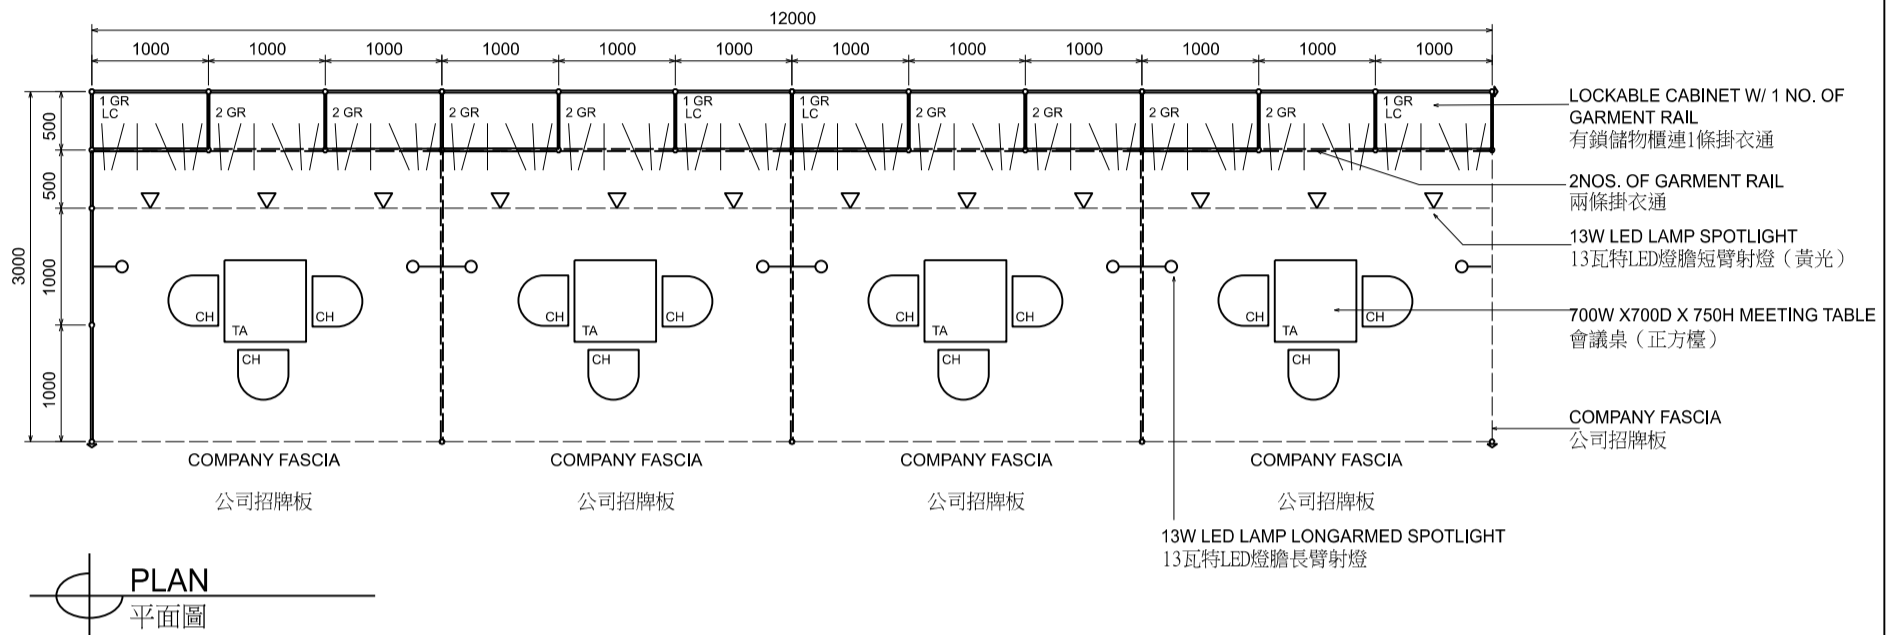

十二米乘三米標準成衣展台 (左邊角位)

BOOTH SPECIFICATIONS 攤位規格		QTY.
LC	1000W x 500D x 750H CABINET 有鎖儲物櫃	4
2 GR	GARMENT RAIL 掛衣通	20
▽	13W LED LAMP SPOTLIGHT (YELLOW LIGHT) 13瓦特LED燈膽短臂射燈 (黃光)	12
○	13W LED LAMP LONGARMED SPOTLIGHT (YELLOW LIGHT) 13瓦特LED燈膽長臂射燈 (黃光)	8
TA	700W x 700D x 750H MEETING TABLE 會議桌 (正方檯)	4
CH	BLACK LEATHER CHAIR 黑皮椅	12
---	CEILING BEAM 天花樑	21M
	RUBBISH BIN & CARPET (36sqm.) 廢紙箱及地毯	

12M x 3M Standard Garment Booth (Right Corner)

十二米乘三米標準成衣展台 (右邊角位)

BOOTH SPECIFICATIONS 攤位規格		QTY.
LC	1000W x 500D x 750H CABINET 有鎖儲物櫃	4
GR	GARMENT RAIL 掛衣通	20
	13W LED LAMP SPOTLIGHT (YELLOW LIGHT) 13瓦特LED燈膽短臂射燈 (黃光)	12
	13W LED LAMP LONGARMED SPOTLIGHT (YELLOW LIGHT) 13瓦特LED燈膽長臂射燈 (黃光)	8
TA	700W x 700D x 750H MEETING TABLE 會議桌 (正方檯)	4
CH	BLACK LEATHER CHAIR 黑皮椅	12
	CEILING BEAM 天花樑	21M
	RUBBISH BIN & CARPET (36sqm.) 廢紙箱及地毯	