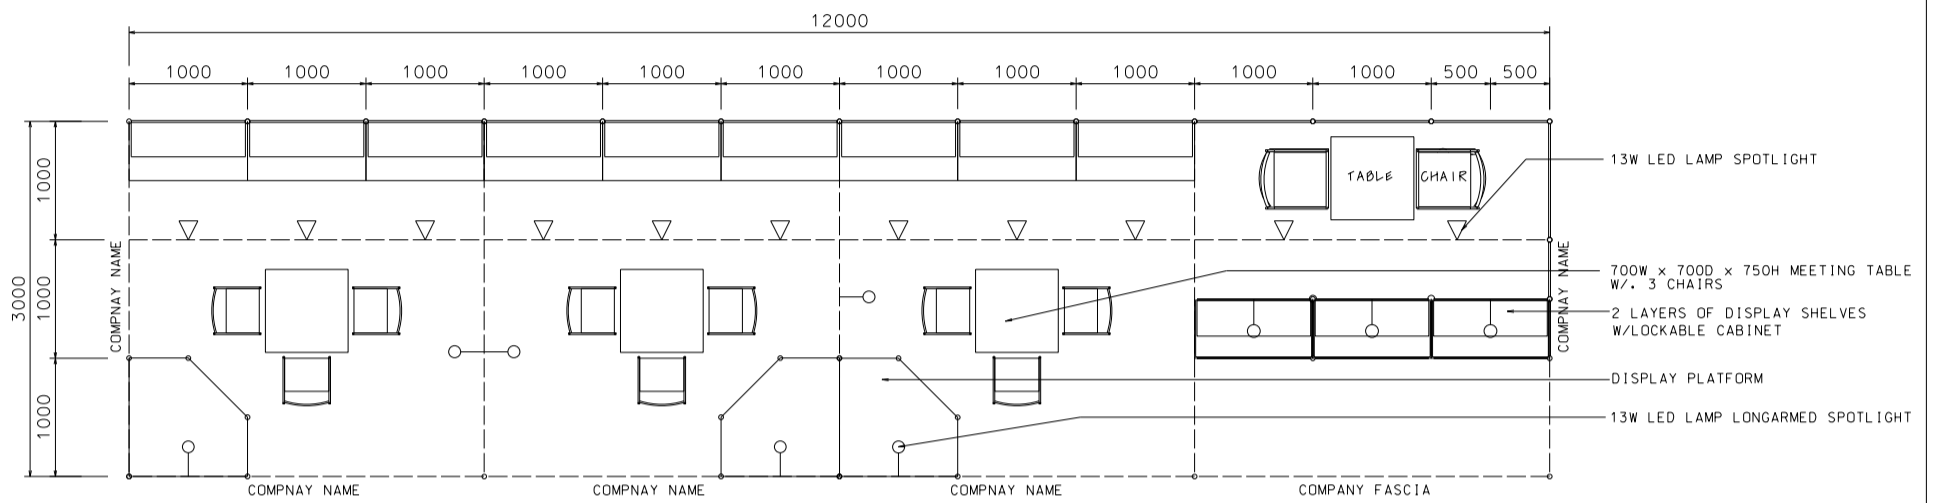

Hong Kong Baby Products Fair

香港嬰兒用品展

12M x 3M Standard Booth and Meeting Room Specification (Peninsula)

十二米乘三米標準攤位和會議房規格(半島)

PLAN

PERSPECTIVE

ELEVATION

BOOTH SPECIFICATIONS 攤位規格		QTY.
	CABINET 連鎖地櫃 (1000L x 500W x 750H mm)	12
	WOODEN DISPLAY SHELF FLAT 層板 (3000W X 300D mm)	8
	13W LED LAMP SPOTLIGHT (YELLOW LIGHT) 13瓦特LED燈膽短臂射燈 (黃光)	11
	13W LED LAMP LONGARMED SPOTLIGHT (YELLOW LIGHT) 13瓦特LED燈膽長臂射燈 (黃光)	9
	MEETING TABLE 會議檯 (700W x 700D x 750H mm)	4
	BLACK LEATHER CHAIR 黑皮椅	11
	DISPLAY PLATFORM 展示台	3
	CEILING BEAM 天花樑	21M
	RUBBISH BIN & CARPET 廢紙箱及地毯 (36 sq.m.)	

十二米乘三米標準攤位和會議房規格(左邊角位)

PLAN

PERSPECTIVE

ELEVATION

BOOTH SPECIFICATIONS 攤位規格		QTY.
	CABINET 連鎖地櫃 (1000L x 500W x 750H mm)	12
	WOODEN DISPLAY SHELF FLAT 層板 (3000W X 300D mm)	8
	13W LED LAMP SPOTLIGHT (YELLOW LIGHT) 13瓦特LED燈膽短臂射燈 (黃光)	11
	13W LED LAMP LONGARMED SPOTLIGHT (YELLOW LIGHT) 13瓦特LED燈膽長臂射燈 (黃光)	9
	MEETING TABLE 會議檯 (700W x 700D x 750H mm)	4
	BLACK LEATHER CHAIR 黑皮椅	11
	DISPLAY PLATFORM 展示台	3
	CEILING BEAM 天花樑	21M
	RUBBISH BIN & CARPET 廢紙箱及地毯 (36 sq.m.)	

十二米乘三米標準攤位附設會議房規格(左邊角位)

BOOTH SPECIFICATIONS 攤位規格		QTY.
	CABINET 連鎖地櫃 (1000L x 500W x 750H mm)	12
	WOODEN DISPLAY SHELF FLAT 層板 (3000W X 300D mm)	2
	WOODEN DISPLAY SHELF FLAT 層板 (2000W X 300D mm)	8
	WOODEN DISPLAY SHELF FLAT 層板 (1000W X 300D mm)	2
	13W LED LAMP SPOTLIGHT (YELLOW LIGHT) 13瓦特LED燈膽短臂射燈 (黃光)	8
	13W LED LAMP LONGARMED SPOTLIGHT (YELLOW LIGHT) 13瓦特LED燈膽長臂射燈 (黃光)	12
	MEETING TABLE 會議檯 (700W x 700D x 750H mm)	4
	BLACK LEATHER CHAIR 黑皮椅	8
	CEILING BEAM 天花樑	22M
	RUBBISH BIN & CARPET 廢紙箱及地毯 (36 sq.m.)	