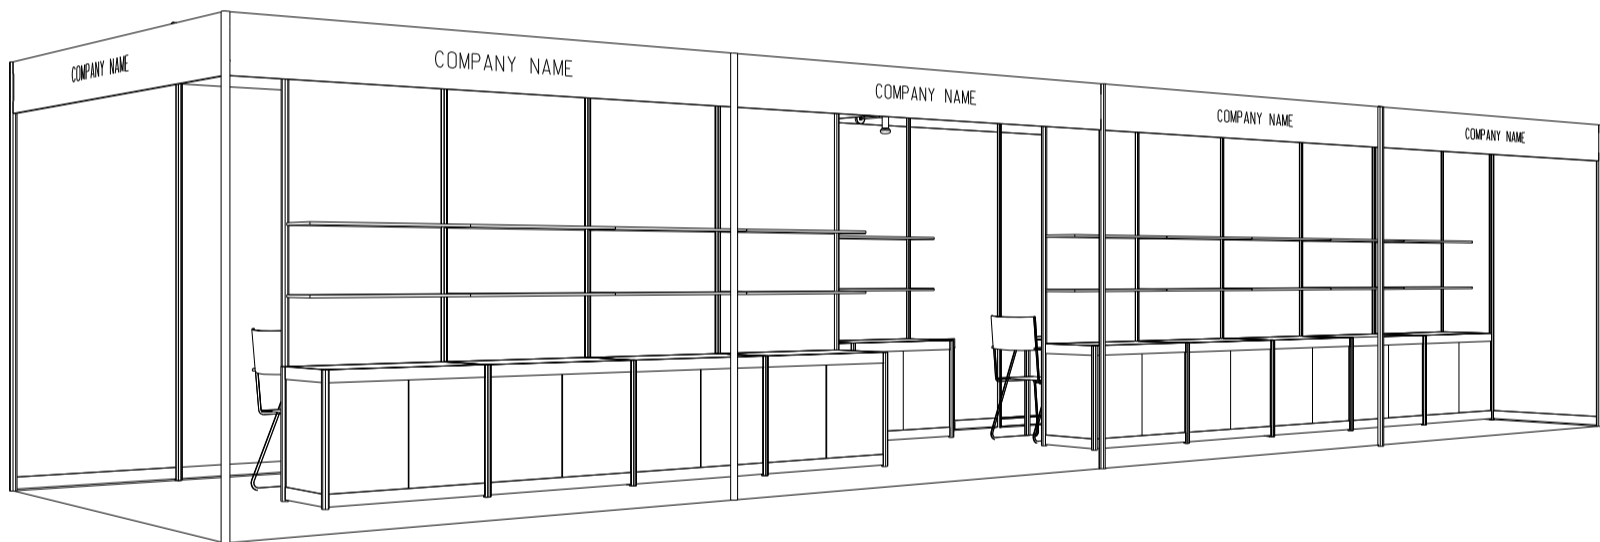

Hong Kong Baby Products Fair

香港嬰兒用品展

12M x 3M Standard Booth and Meeting Room Specification (Peninsula)

十二米乘三米標準攤位和會議房規格(半島)

PLAN

PERSPECTIVE

ELEVATION

BOOTH SPECIFICATIONS 攤位規格		QTY.
	CABINET 連鎖地櫃 (1000L x 500W x 750H mm)	12
	WOODEN DISPLAY SHELF FLAT 層板 (3000W X 300D mm)	8
	13W LED LAMP SPOTLIGHT (YELLOW LIGHT) 13瓦特LED燈膽短臂射燈 (黃光)	11
	13W LED LAMP LONGARMED SPOTLIGHT (YELLOW LIGHT) 13瓦特LED燈膽長臂射燈 (黃光)	9
	MEETING TABLE 會議檯 (700W x 700D x 750H mm)	4
	BLACK LEATHER CHAIR 黑皮椅	11
	DISPLAY PLATFORM 展示台	3
	CEILING BEAM 天花樑	21M
	RUBBISH BIN & CARPET 廢紙箱及地毯 (36 sq.m.)	

十二米乘三米標準攤位和會議房規格(左邊角位)

PLAN

PERSPECTIVE

ELEVATION

BOOTH SPECIFICATIONS 攤位規格		QTY.
	CABINET 連鎖地櫃 (1000L x 500W x 750H mm)	12
	WOODEN DISPLAY SHELF FLAT 層板 (3000W X 300D mm)	8
	13W LED LAMP SPOTLIGHT (YELLOW LIGHT) 13瓦特LED燈膽短臂射燈 (黃光)	11
	13W LED LAMP LONGARMED SPOTLIGHT (YELLOW LIGHT) 13瓦特LED燈膽長臂射燈 (黃光)	9
	MEETING TABLE 會議檯 (700W x 700D x 750H mm)	4
	BLACK LEATHER CHAIR 黑皮椅	11
	DISPLAY PLATFORM 展示台	3
	CEILING BEAM 天花樑	21M
	RUBBISH BIN & CARPET 廢紙箱及地毯 (36 sq.m.)	

*The Hong Kong Trade Development Council reserves the right to change the configuration if necessary.

*如有需要，香港貿易發展局有權更改攤位結構。

Hong Kong Baby Products Fair

香港嬰兒用品展

12M x 3M Standard Booth with Meeting Room Specification (Left Corner)

十二米乘三米標準攤位附設會議房規格(左邊角位)

BOOTH SPECIFICATIONS 攤位規格		QTY.
	CABINET 連鎖地櫃 (1000L x 500W x 750H mm)	12
	WOODEN DISPLAY SHELF FLAT 層板 (3000W X 300D mm)	2
	WOODEN DISPLAY SHELF FLAT 層板 (2000W X 300D mm)	8
	WOODEN DISPLAY SHELF FLAT 層板 (1000W X 300D mm)	2
	13W LED LAMP SPOTLIGHT (YELLOW LIGHT) 13瓦特LED燈膽短臂射燈 (黃光)	8
	13W LED LAMP LONGARMED SPOTLIGHT (YELLOW LIGHT) 13瓦特LED燈膽長臂射燈 (黃光)	12
	MEETING TABLE 會議檯 (700W x 700D x 750H mm)	4
	BLACK LEATHER CHAIR 黑皮椅	8
	CEILING BEAM 天花樑	22M
	RUBBISH BIN & CARPET 廢紙箱及地毯 (36 sq.m.)	