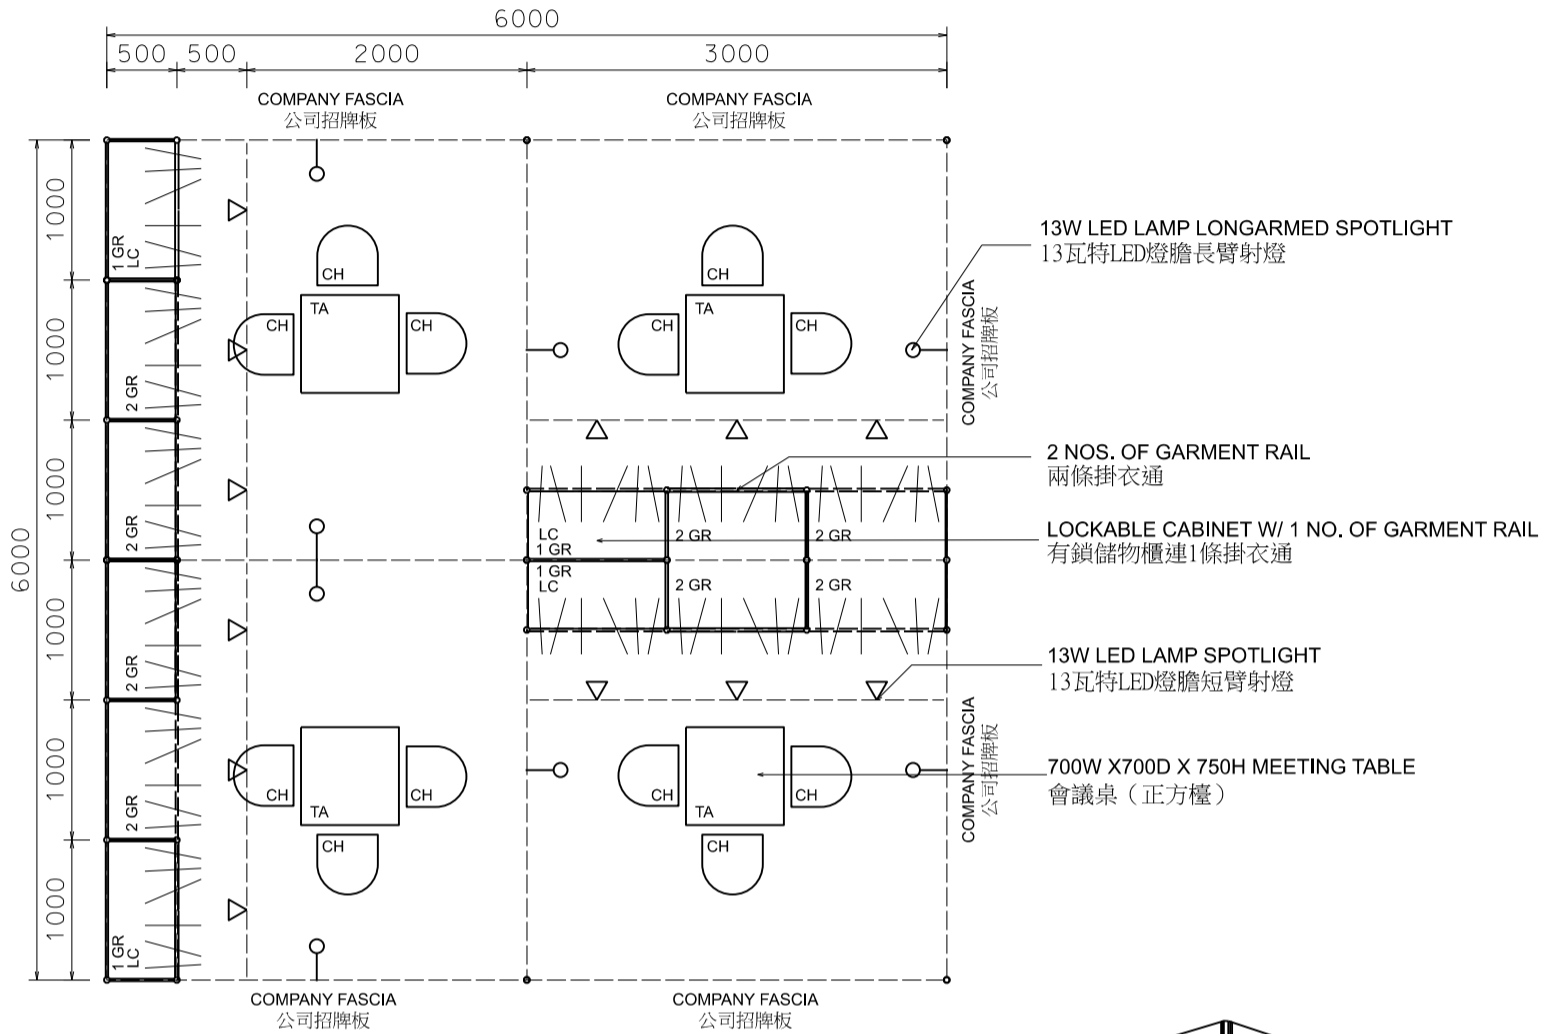

6M x 6M Peninsula Garment Booth

六米乘六米半島成衣展台

13W LED LAMP LONGARMED SPOTLIGHT
13瓦特LED燈膽長臂射燈

2 NOS. OF GARMENT RAIL
兩條掛衣通

LOCKABLE CABINET W/ 1 NO. OF GARMENT RAIL
有鎖儲物櫃連1條掛衣通

13W LED LAMP SPOTLIGHT
13瓦特LED燈膽短臂射燈

700W X 700D X 750H MEETING TABLE
會議桌 (正方檯)

PLAN

平面圖