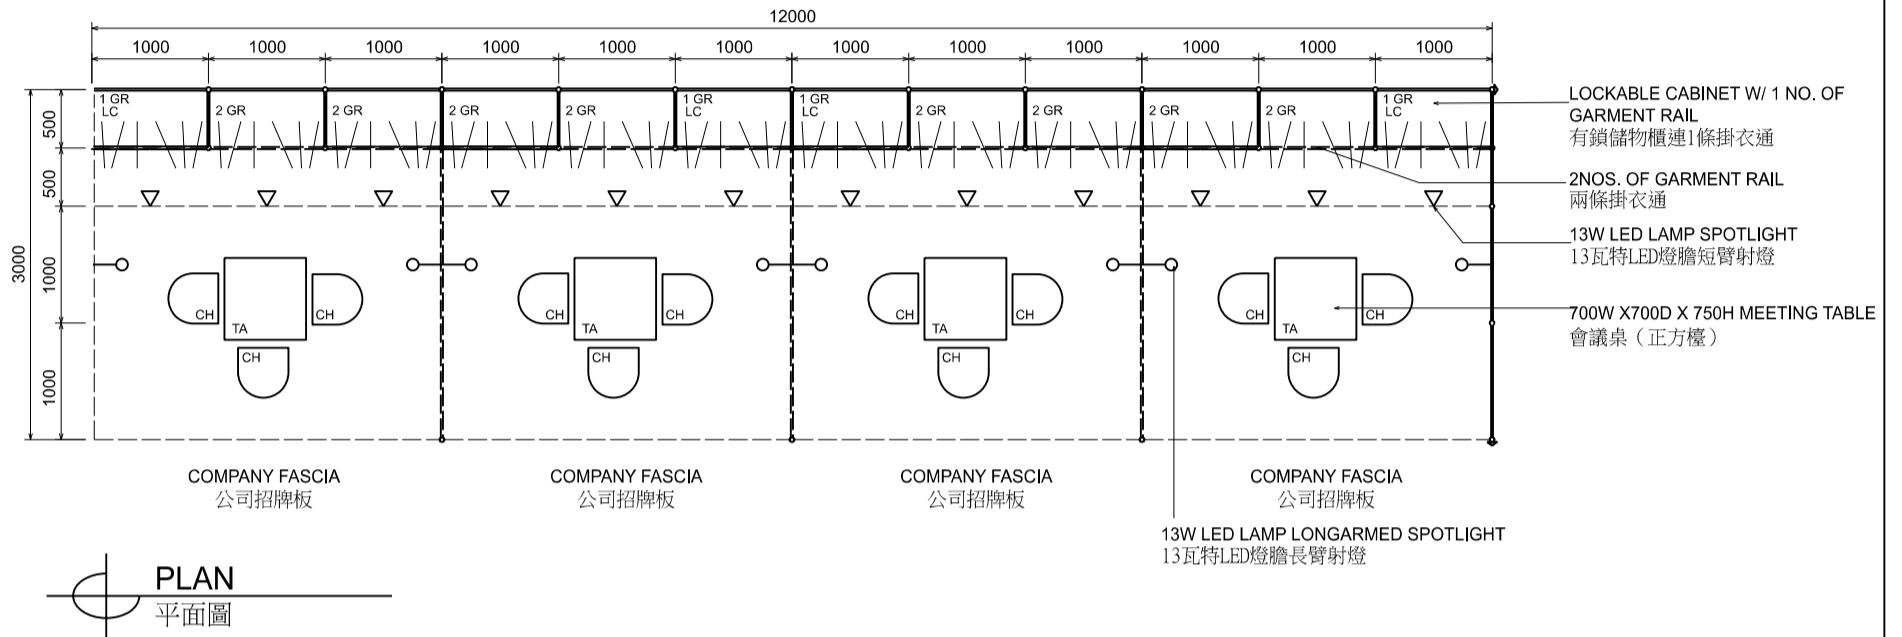

ELEVATION

正面圖

BOOTH SPECIFICATIONS 攤位規格		QTY.
	1000W x 500D x 750H CABINET 有鎖儲物櫃	4
	GARMENT RAIL 掛衣通	20
	13W LED LAMP SPOTLIGHT (YELLOW LIGHT) 13瓦特LED燈膽短臂射燈 (黃光)	12
	13W LED LAMP LONGARMED SPOTLIGHT (YELLOW LIGHT) 13瓦特LED燈膽長臂射燈 (黃光)	8
	700W x 700D x 750H MEETING TABLE 會議桌 (正方檯)	4
	BLACK LEATHER CHAIR 黑皮椅	12
	CEILING BEAM 天花樑	19.5M
	RUBBISH BIN & CARPET (36sqm.) 廢紙箱及地毯	

Garment hanger will not be included as basic booth facilities.

攤位設施不包括衣架

*The Hong Kong Trade Development Council reserves the right to change the configuration if necessary.

*如有需要，香港貿易發展局有權更改攤位結構。

12M x 3M Standard Garment Booth (Left Corner)

十二米乘三米標準成衣展台 (左邊角位)

BOOTH SPECIFICATIONS 攤位規格		QTY.
LC	1000W x 500D x 750H CABINET 有鎖儲物櫃	4
2 GR	GARMENT RAIL 掛衣通	20
▽	13W LED LAMP SPOTLIGHT (YELLOW LIGHT) 13瓦特LED燈膽短臂射燈 (黃光)	12
○	13W LED LAMP LONGARMED SPOTLIGHT (YELLOW LIGHT) 13瓦特LED燈膽長臂射燈 (黃光)	8
TA	700W x 700D x 750H MEETING TABLE 會議桌 (正方檯)	4
CH	BLACK LEATHER CHAIR 黑皮椅	12
---	CEILING BEAM 天花樑	21M
	RUBBISH BIN & CARPET (36sqm.) 廢紙箱及地毯	