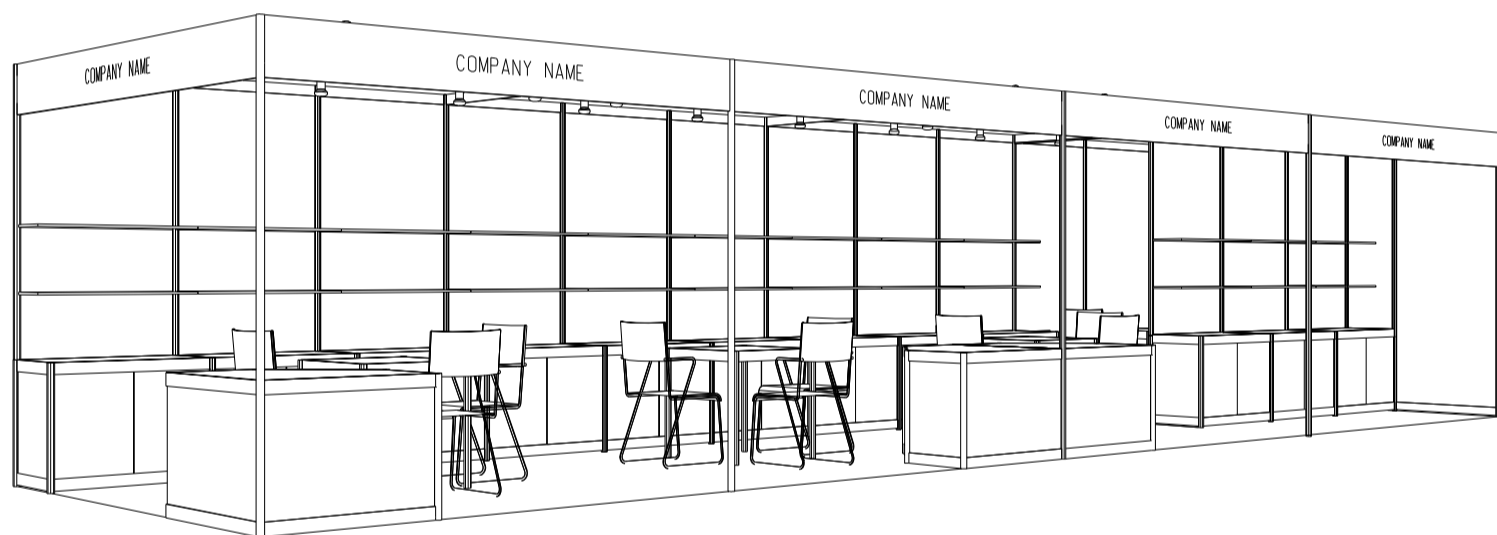

Hong Kong Baby Products Fair

香港嬰兒用品展

12M x 3M Standard Booth and Meeting Room Specification (Peninsula)

十二米乘三米標準攤位和會議房規格(半島)

PLAN

PERSPECTIVE

ELEVATION

BOOTH SPECIFICATIONS 攤位規格		QTY.
	CABINET 連鎖地櫃 (1000L x 500W x 750H mm)	12
	WOODEN DISPLAY SHELF FLAT 層板 (3000W X 300D mm)	8
	13W LED LAMP SPOTLIGHT (YELLOW LIGHT) 13瓦特LED燈膽短臂射燈 (黃光)	11
	13W LED LAMP LONGARMED SPOTLIGHT (YELLOW LIGHT) 13瓦特LED燈膽長臂射燈 (黃光)	9
	MEETING TABLE 會議檯 (700W x 700D x 750H mm)	4
	BLACK LEATHER CHAIR 黑皮椅	11
	DISPLAY PLATFORM 展示台	3
	CEILING BEAM 天花樑	21M
	RUBBISH BIN & CARPET 廢紙箱及地毯 (36 sq.m.)	

*The Hong Kong Trade Development Council reserves the right to change the configuration if necessary.

*如有需要，香港貿易發展局有權更改攤位結構。

Hong Kong Baby Products Fair

香港嬰兒用品展

12M x 3M Standard Booth and Meeting Room Specification (Left Corner)

十二米乘三米標準攤位和會議房規格(左邊角位)

PLAN

PERSPECTIVE

ELEVATION

BOOTH SPECIFICATIONS 攤位規格		QTY.
	CABINET 連鎖地櫃 (1000L x 500W x 750H mm)	12
	WOODEN DISPLAY SHELF FLAT 層板 (3000W X 300D mm)	8
	13W LED LAMP SPOTLIGHT (YELLOW LIGHT) 13瓦特LED燈膽短臂射燈 (黃光)	11
	13W LED LAMP LONGARMED SPOTLIGHT (YELLOW LIGHT) 13瓦特LED燈膽長臂射燈 (黃光)	9
	MEETING TABLE 會議檯 (700W x 700D x 750H mm)	4
	BLACK LEATHER CHAIR 黑皮椅	11
	DISPLAY PLATFORM 展示台	3
	CEILING BEAM 天花樑	21M
	RUBBISH BIN & CARPET 廢紙箱及地毯 (36 sq.m.)	

十二米乘三米標準攤位附設會議房規格(左邊角位)

BOOTH SPECIFICATIONS 攤位規格		QTY.
	CABINET 連鎖地櫃 (1000L x 500W x 750H mm)	12
	WOODEN DISPLAY SHELF FLAT 層板 (3000W X 300D mm)	2
	WOODEN DISPLAY SHELF FLAT 層板 (2000W X 300D mm)	8
	WOODEN DISPLAY SHELF FLAT 層板 (1000W X 300D mm)	2
	13W LED LAMP SPOTLIGHT (YELLOW LIGHT) 13瓦特LED燈膽短臂射燈 (黃光)	8
	13W LED LAMP LONGARMED SPOTLIGHT (YELLOW LIGHT) 13瓦特LED燈膽長臂射燈 (黃光)	12
	MEETING TABLE 會議檯 (700W x 700D x 750H mm)	4
	BLACK LEATHER CHAIR 黑皮椅	8
	CEILING BEAM 天花樑	22M
	RUBBISH BIN & CARPET 廢紙箱及地毯 (36 sq.m.)	