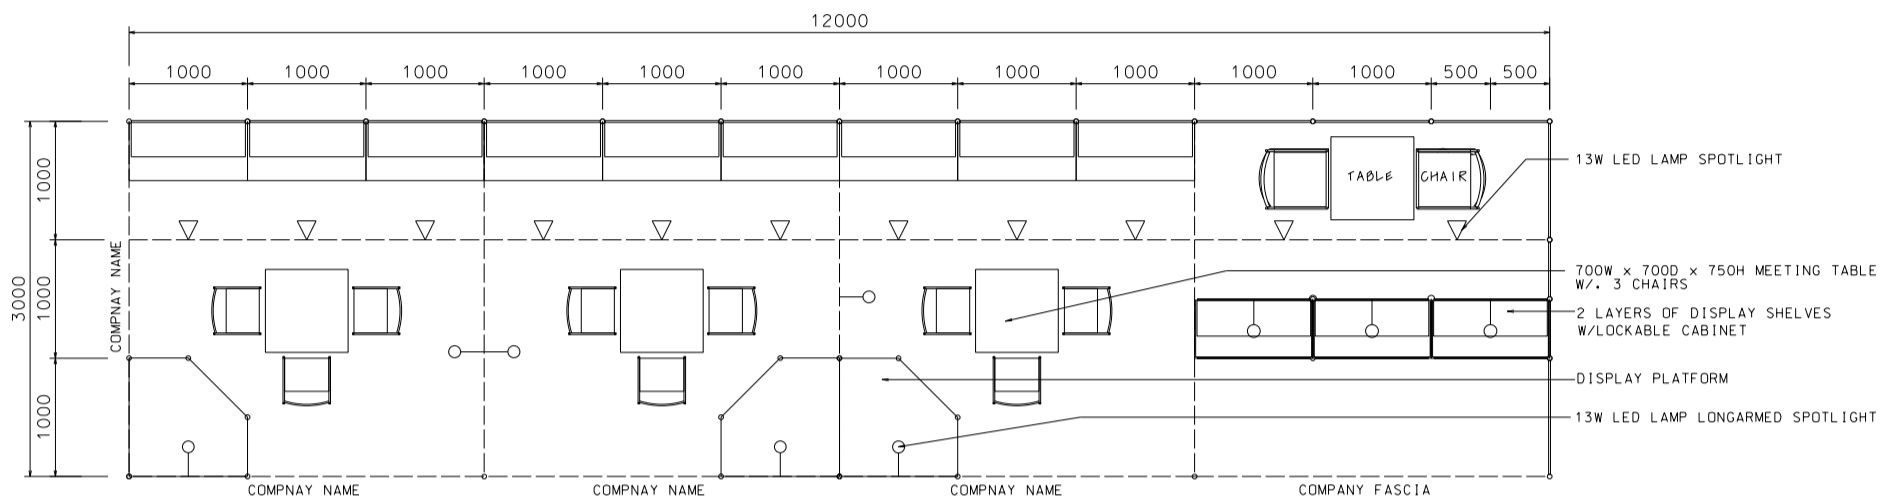

Hong Kong Baby Products Fair

香港嬰兒用品展

12M x 3M Standard Booth and Meeting Room Specification (Peninsula)

十二米乘三米標準攤位和會議房規格(半島)

PLAN

PERSPECTIVE

ELEVATION

BOOTH SPECIFICATIONS 攤位規格		QTY.
	CABINET 連鎖地櫃 (1000L x 500W x 750H mm)	12
	WOODEN DISPLAY SHELF FLAT 層板 (3000W X 300D mm)	8
	13W LED LAMP SPOTLIGHT (YELLOW LIGHT) 13瓦特LED燈膽短臂射燈 (黃光)	11
	13W LED LAMP LONGARMED SPOTLIGHT (YELLOW LIGHT) 13瓦特LED燈膽長臂射燈 (黃光)	9
	MEETING TABLE 會議檯 (700W x 700D x 750H mm)	4
	BLACK LEATHER CHAIR 黑皮椅	11
	DISPLAY PLATFORM 展示台	3
	CEILING BEAM 天花樑	21M
	RUBBISH BIN & CARPET 廢紙箱及地毯 (36 sq.m.)	

十二米乘三米標準攤位和會議房規格(左邊角位)

PLAN

PERSPECTIVE

ELEVATION

BOOTH SPECIFICATIONS 攤位規格		QTY.
	CABINET 連鎖地櫃 (1000L x 500W x 750H mm)	12
	WOODEN DISPLAY SHELF FLAT 層板 (3000W X 300D mm)	8
	13W LED LAMP SPOTLIGHT (YELLOW LIGHT) 13瓦特LED燈膽短臂射燈 (黃光)	11
	13W LED LAMP LONGARMED SPOTLIGHT (YELLOW LIGHT) 13瓦特LED燈膽長臂射燈 (黃光)	9
	MEETING TABLE 會議檯 (700W x 700D x 750H mm)	4
	BLACK LEATHER CHAIR 黑皮椅	11
	DISPLAY PLATFORM 展示台	3
	CEILING BEAM 天花樑	21M
	RUBBISH BIN & CARPET 廢紙箱及地毯 (36 sq.m.)	

十二米乘三米標準攤位附設會議房規格(左邊角位)

BOOTH SPECIFICATIONS 攤位規格		QTY.
	CABINET 連鎖地櫃 (1000L x 500W x 750H mm)	12
	WOODEN DISPLAY SHELF FLAT 層板 (3000W X 300D mm)	2
	WOODEN DISPLAY SHELF FLAT 層板 (2000W X 300D mm)	8
	WOODEN DISPLAY SHELF FLAT 層板 (1000W X 300D mm)	2
	13W LED LAMP SPOTLIGHT (YELLOW LIGHT) 13瓦特LED燈膽短臂射燈 (黃光)	8
	13W LED LAMP LONGARMED SPOTLIGHT (YELLOW LIGHT) 13瓦特LED燈膽長臂射燈 (黃光)	12
	MEETING TABLE 會議檯 (700W x 700D x 750H mm)	4
	BLACK LEATHER CHAIR 黑皮椅	8
	CEILING BEAM 天花樑	22M
	RUBBISH BIN & CARPET 廢紙箱及地毯 (36 sq.m.)	