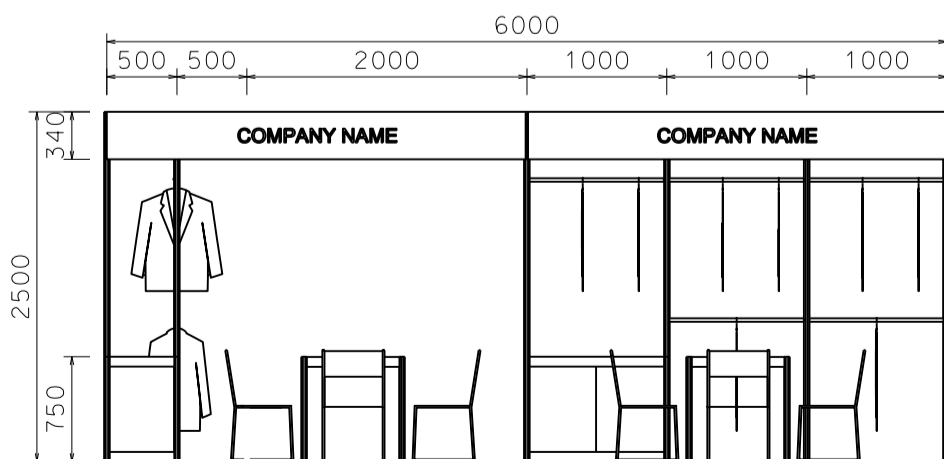

Hong Kong Baby Products Fair

香港嬰兒用品展

12M x 3M Standard Booth and Meeting Room Specification (Peninsula)

十二米乘三米標準攤位和會議房規格(半島)

PLAN

PERSPECTIVE

ELEVATION

BOOTH SPECIFICATIONS 攤位規格		QTY.
	CABINET 連鎖地櫃 (1000L x 500W x 750H mm)	12
	WOODEN DISPLAY SHELF FLAT 層板 (3000W X 300D mm)	8
	13W LED LAMP SPOTLIGHT (YELLOW LIGHT) 13瓦特LED燈膽短臂射燈 (黃光)	11
	13W LED LAMP LONGARMED SPOTLIGHT (YELLOW LIGHT) 13瓦特LED燈膽長臂射燈 (黃光)	9
	MEETING TABLE 會議檯 (700W x 700D x 750H mm)	4
	BLACK LEATHER CHAIR 黑皮椅	11
	DISPLAY PLATFORM 展示台	3
	CEILING BEAM 天花樑	21M
	RUBBISH BIN & CARPET 廢紙箱及地毯 (36 sq.m.)	

2 NOS. OF GARMENT RAIL
兩條掛衣通

LOCKABLE CABINET W/ 1 NO. OF GARMENT RAIL
有鎖儲物櫃連1條掛衣通

13W LED LAMP SPOTLIGHT
13瓦特LED燈膽短臂射燈

700W X 700D X 750H MEETING TABLE
會議桌 (正方檯)

PLAN

平面圖

PERSPECTIVE

透視圖

ELEVATION

正面圖

BOOTH SPECIFICATIONS 攤位規格		QTY.
	1000W x 500D x 750H CABINET 有鎖儲物櫃	4
	GARMENT RAIL 掛衣通	20
	13W LED LAMP SPOTLIGHT (YELLOW LIGHT) 13瓦特LED燈膽短臂射燈 (黃光)	12
	13W LED LAMP LONGARMED SPOTLIGHT (YELLOW LIGHT) 13瓦特LED燈膽長臂射燈 (黃光)	8
	700W x 700D x 750H MEETING TABLE 會議桌 (正方檯)	4
	BLACK LEATHER CHAIR 黑皮椅	12
	CEILING BEAM 天花樑	19.5M
	RUBBISH BIN & CARPET (36sqm.) 廢紙箱及地毯	

十二米乘三米標準成衣展台 (左邊角位)

BOOTH SPECIFICATIONS 攤位規格		QTY.
LC	1000W x 500D x 750H CABINET 有鎖儲物櫃	4
2 GR	GARMENT RAIL 掛衣通	20
▽	13W LED LAMP SPOTLIGHT (YELLOW LIGHT) 13瓦特LED燈膽短臂射燈 (黃光)	12
○	13W LED LAMP LONGARMED SPOTLIGHT (YELLOW LIGHT) 13瓦特LED燈膽長臂射燈 (黃光)	8
TA	700W x 700D x 750H MEETING TABLE 會議桌 (正方檯)	4
CH	BLACK LEATHER CHAIR 黑皮椅	12
---	CEILING BEAM 天花樑	21M
	RUBBISH BIN & CARPET (36sqm.) 廢紙箱及地毯	