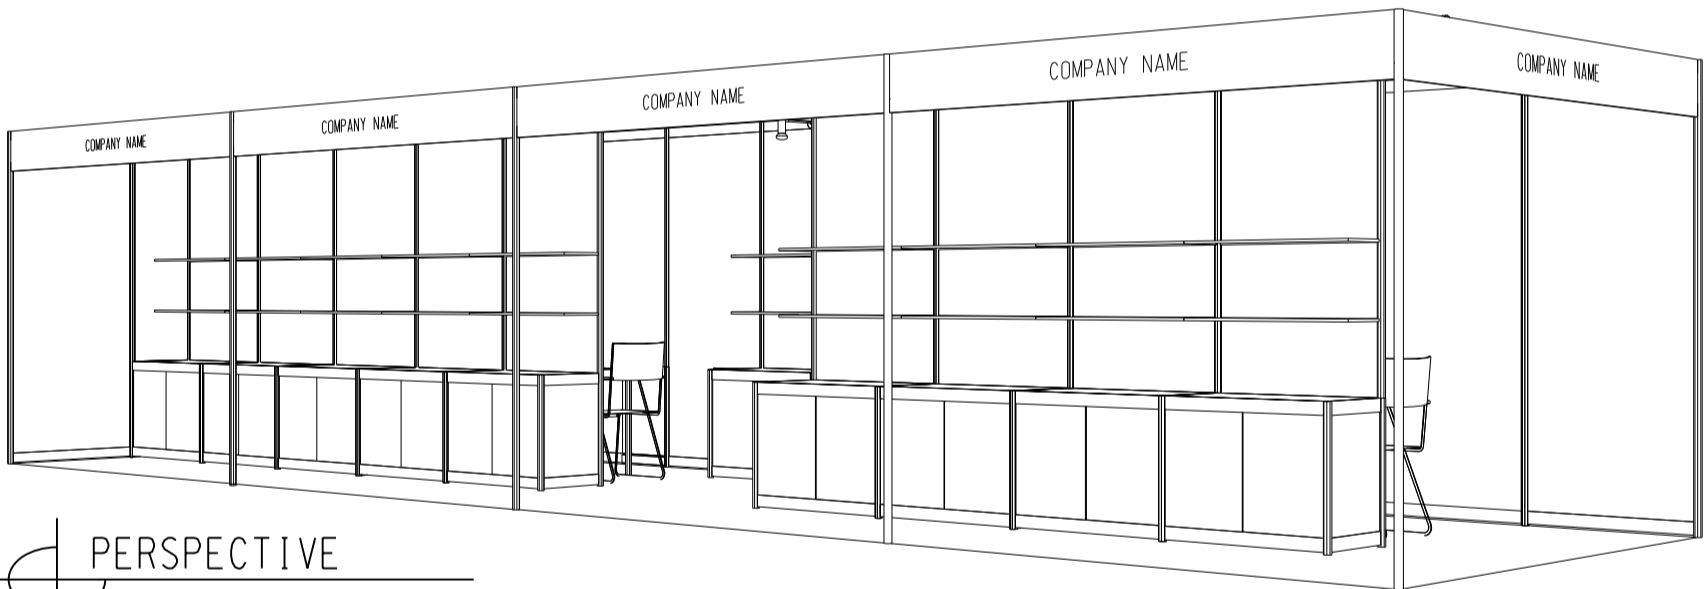

十二米乘三米標準攤位和會議房規格(左邊角位)

PLAN

PERSPECTIVE

ELEVATION

BOOTH SPECIFICATIONS 攤位規格		QTY.
	CABINET 連鎖地櫃 (1000L x 500W x 750H mm)	12
	WOODEN DISPLAY SHELF FLAT 層板 (3000W X 300D mm)	8
	13W LED LAMP SPOTLIGHT (YELLOW LIGHT) 13瓦特LED燈膽短臂射燈 (黃光)	11
	13W LED LAMP LONGARMED SPOTLIGHT (YELLOW LIGHT) 13瓦特LED燈膽長臂射燈 (黃光)	9
	MEETING TABLE 會議檯 (700W x 700D x 750H mm)	4
	BLACK LEATHER CHAIR 黑皮椅	11
	DISPLAY PLATFORM 展示台	3
	CEILING BEAM 天花樑	21M
	RUBBISH BIN & CARPET 廢紙箱及地毯 (36 sq.m.)	

十二米乘三米標準攤位附設會議房規格(左邊角位)

BOOTH SPECIFICATIONS 攤位規格		QTY.
	CABINET 連鎖地櫃 (1000L x 500W x 750H mm)	12
	WOODEN DISPLAY SHELF FLAT 層板 (3000W X 300D mm)	2
	WOODEN DISPLAY SHELF FLAT 層板 (2000W X 300D mm)	8
	WOODEN DISPLAY SHELF FLAT 層板 (1000W X 300D mm)	2
	13W LED LAMP SPOTLIGHT (YELLOW LIGHT) 13瓦特LED燈膽短臂射燈 (黃光)	8
	13W LED LAMP LONGARMED SPOTLIGHT (YELLOW LIGHT) 13瓦特LED燈膽長臂射燈 (黃光)	12
	MEETING TABLE 會議檯 (700W x 700D x 750H mm)	4
	BLACK LEATHER CHAIR 黑皮椅	8
	CEILING BEAM 天花樑	22M
	RUBBISH BIN & CARPET 廢紙箱及地毯 (36 sq.m.)	

*The Hong Kong Trade Development Council reserves the right to change the configuration if necessary.

*如有需要，香港貿易發展局有權更改攤位結構。

Hong Kong Baby Products Fair

香港嬰兒用品展

12M x 3M Standard Booth with Meeting Room Specification (Right Corner)

十二米乘三米標準攤位附設會議房規格(右邊角位)

BOOTH SPECIFICATIONS 攤位規格		QTY.
	CABINET 連鎖地櫃 (1000L x 500W x 750H mm)	12
	WOODEN DISPLAY SHELF FLAT 層板 (3000W X 300D mm)	2
	WOODEN DISPLAY SHELF FLAT 層板 (2000W X 300D mm)	8
	WOODEN DISPLAY SHELF FLAT 層板 (1000W X 300D mm)	2
	13W LED LAMP SPOTLIGHT (YELLOW LIGHT) 13瓦特LED燈膽短臂射燈 (黃光)	8
	13W LED LAMP LONGARMED SPOTLIGHT (YELLOW LIGHT) 13瓦特LED燈膽長臂射燈 (黃光)	12
	MEETING TABLE 會議檯 (700W x 700D x 750H mm)	4
	BLACK LEATHER CHAIR 黑皮椅	8
	CEILING BEAM 天花樑	22M
	RUBBISH BIN & CARPET 廢紙箱及地毯 (36 sq.m.)	