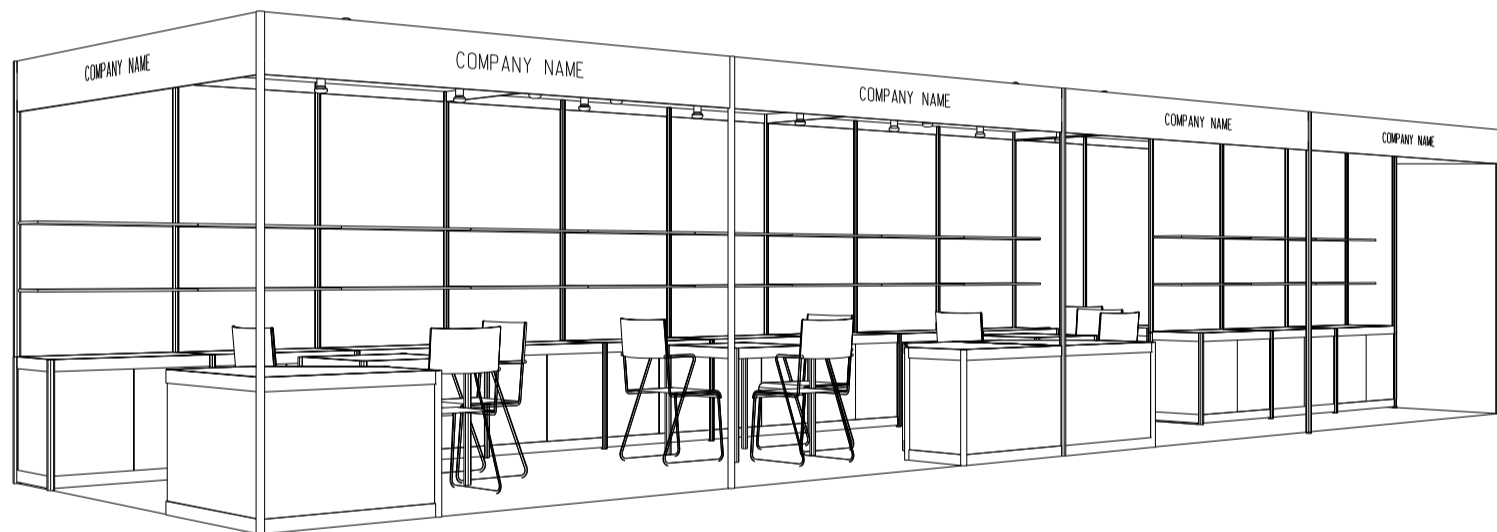

Hong Kong Baby Products Fair

香港嬰兒用品展

12M x 3M Standard Booth and Meeting Room Specification (Peninsula)

十二米乘三米標準攤位和會議房規格(半島)

PLAN

PERSPECTIVE

ELEVATION

BOOTH SPECIFICATIONS 攤位規格		QTY.
	CABINET 連鎖地櫃 (1000L x 500W x 750H mm)	12
	WOODEN DISPLAY SHELF FLAT 層板 (3000W X 300D mm)	8
	13W LED LAMP SPOTLIGHT (YELLOW LIGHT) 13瓦特LED燈膽短臂射燈 (黃光)	11
	13W LED LAMP LONGARMED SPOTLIGHT (YELLOW LIGHT) 13瓦特LED燈膽長臂射燈 (黃光)	9
	MEETING TABLE 會議檯 (700W x 700D x 750H mm)	4
	BLACK LEATHER CHAIR 黑皮椅	11
	DISPLAY PLATFORM 展示台	3
	CEILING BEAM 天花樑	21M
	RUBBISH BIN & CARPET 廢紙箱及地毯 (36 sq.m.)	

*The Hong Kong Trade Development Council reserves the right to change the configuration if necessary.

*如有需要，香港貿易發展局有權更改攤位結構。

Hong Kong Baby Products Fair

香港嬰兒用品展

12M x 3M Standard Booth and Meeting Room Specification (Left Corner)

十二米乘三米標準攤位和會議房規格(左邊角位)

PLAN

PERSPECTIVE

ELEVATION

BOOTH SPECIFICATIONS 攤位規格		QTY.
	CABINET 連鎖地櫃 (1000L x 500W x 750H mm)	12
	WOODEN DISPLAY SHELF FLAT 層板 (3000W X 300D mm)	8
	13W LED LAMP SPOTLIGHT (YELLOW LIGHT) 13瓦特LED燈膽短臂射燈 (黃光)	11
	13W LED LAMP LONGARMED SPOTLIGHT (YELLOW LIGHT) 13瓦特LED燈膽長臂射燈 (黃光)	9
	MEETING TABLE 會議檯 (700W x 700D x 750H mm)	4
	BLACK LEATHER CHAIR 黑皮椅	11
	DISPLAY PLATFORM 展示台	3
	CEILING BEAM 天花樑	21M
	RUBBISH BIN & CARPET 廢紙箱及地毯 (36 sq.m.)	

十二米乘三米標準攤位附設會議房規格(左邊角位)

BOOTH SPECIFICATIONS 攤位規格		QTY.
	CABINET 連鎖地櫃 (1000L x 500W x 750H mm)	12
	WOODEN DISPLAY SHELF FLAT 層板 (3000W X 300D mm)	2
	WOODEN DISPLAY SHELF FLAT 層板 (2000W X 300D mm)	8
	WOODEN DISPLAY SHELF FLAT 層板 (1000W X 300D mm)	2
	13W LED LAMP SPOTLIGHT (YELLOW LIGHT) 13瓦特LED燈膽短臂射燈 (黃光)	8
	13W LED LAMP LONGARMED SPOTLIGHT (YELLOW LIGHT) 13瓦特LED燈膽長臂射燈 (黃光)	12
	MEETING TABLE 會議檯 (700W x 700D x 750H mm)	4
	BLACK LEATHER CHAIR 黑皮椅	8
	CEILING BEAM 天花樑	22M
	RUBBISH BIN & CARPET 廢紙箱及地毯 (36 sq.m.)	