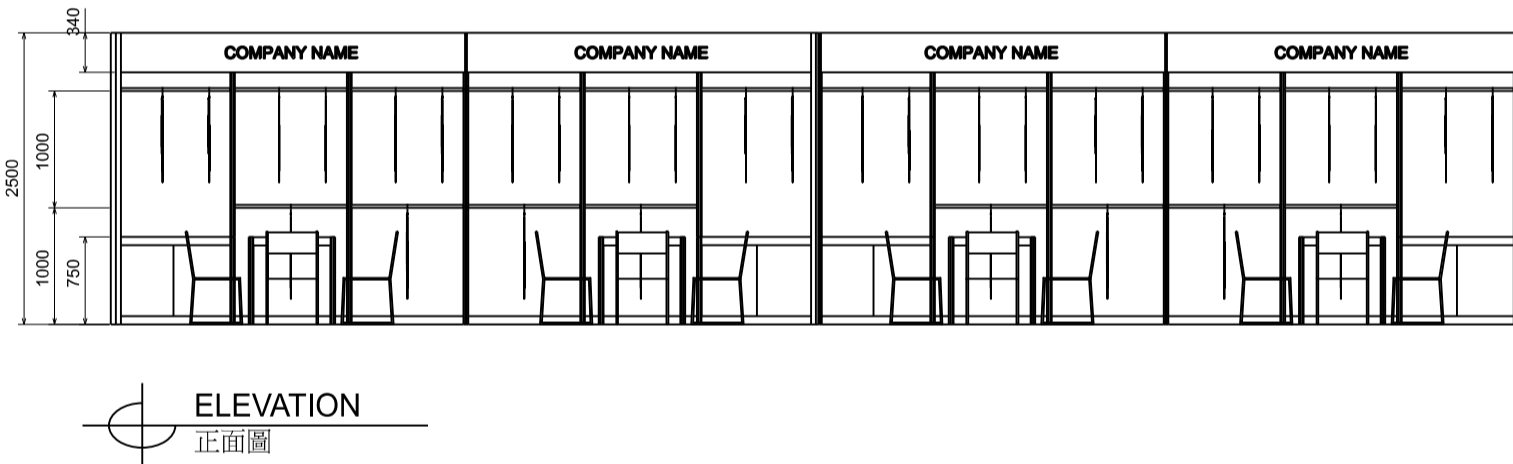

ELEVATION

正面圖

BOOTH SPECIFICATIONS 攤位規格		QTY.
	1000W x 500D x 750H CABINET 有鎖儲物櫃	4
	GARMENT RAIL 掛衣通	20
	13W LED LAMP SPOTLIGHT (YELLOW LIGHT) 13瓦特LED燈膽短臂射燈 (黃光)	12
	13W LED LAMP LONGARMED SPOTLIGHT (YELLOW LIGHT) 13瓦特LED燈膽長臂射燈 (黃光)	8
	700W x 700D x 750H MEETING TABLE 會議桌 (正方檯)	4
	BLACK LEATHER CHAIR 黑皮椅	12
	CEILING BEAM 天花樑	19.5M
	RUBBISH BIN & CARPET (36sqm.) 廢紙箱及地毯	

Garment hanger will not be included as basic booth facilities.

攤位設施不包括衣架

*The Hong Kong Trade Development Council reserves the right to change the configuration if necessary.

*如有需要，香港貿易發展局有權更改攤位結構。

12M x 3M Standard Garment Booth (Left Corner)

十二米乘三米標準成衣展台 (左邊角位)

BOOTH SPECIFICATIONS 攤位規格		QTY.
LC	1000W x 500D x 750H CABINET 有鎖儲物櫃	4
2 GR	GARMENT RAIL 掛衣通	20
▽	13W LED LAMP SPOTLIGHT (YELLOW LIGHT) 13瓦特LED燈膽短臂射燈 (黃光)	12
○	13W LED LAMP LONGARMED SPOTLIGHT (YELLOW LIGHT) 13瓦特LED燈膽長臂射燈 (黃光)	8
TA	700W x 700D x 750H MEETING TABLE 會議桌 (正方檯)	4
CH	BLACK LEATHER CHAIR 黑皮椅	12
---	CEILING BEAM 天花樑	21M
	RUBBISH BIN & CARPET (36sqm.) 廢紙箱及地毯	