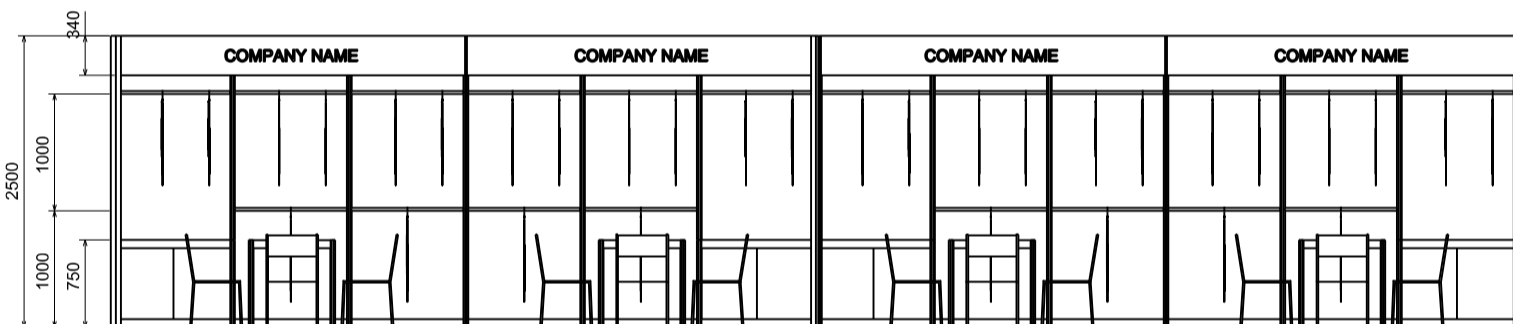

12M x 3M Standard Garment Booth (Right Corner)

十二米乘三米標準成衣展台 (右邊角位)

BOOTH SPECIFICATIONS 攤位規格		QTY.
LC	1000W x 500D x 750H CABINET 有鎖儲物櫃	4
GR	GARMENT RAIL 掛衣通	20
	13W LED LAMP SPOTLIGHT (YELLOW LIGHT) 13瓦特LED燈膽短臂射燈 (黃光)	12
	13W LED LAMP LONGARMED SPOTLIGHT (YELLOW LIGHT) 13瓦特LED燈膽長臂射燈 (黃光)	8
TA	700W x 700D x 750H MEETING TABLE 會議桌 (正方檯)	4
CH	BLACK LEATHER CHAIR 黑皮椅	12
	CEILING BEAM 天花樑	21M
	RUBBISH BIN & CARPET (36sqm.) 廢紙箱及地毯	

Garment hanger will not be included as basic booth facilities.
攤位設施不包括衣架