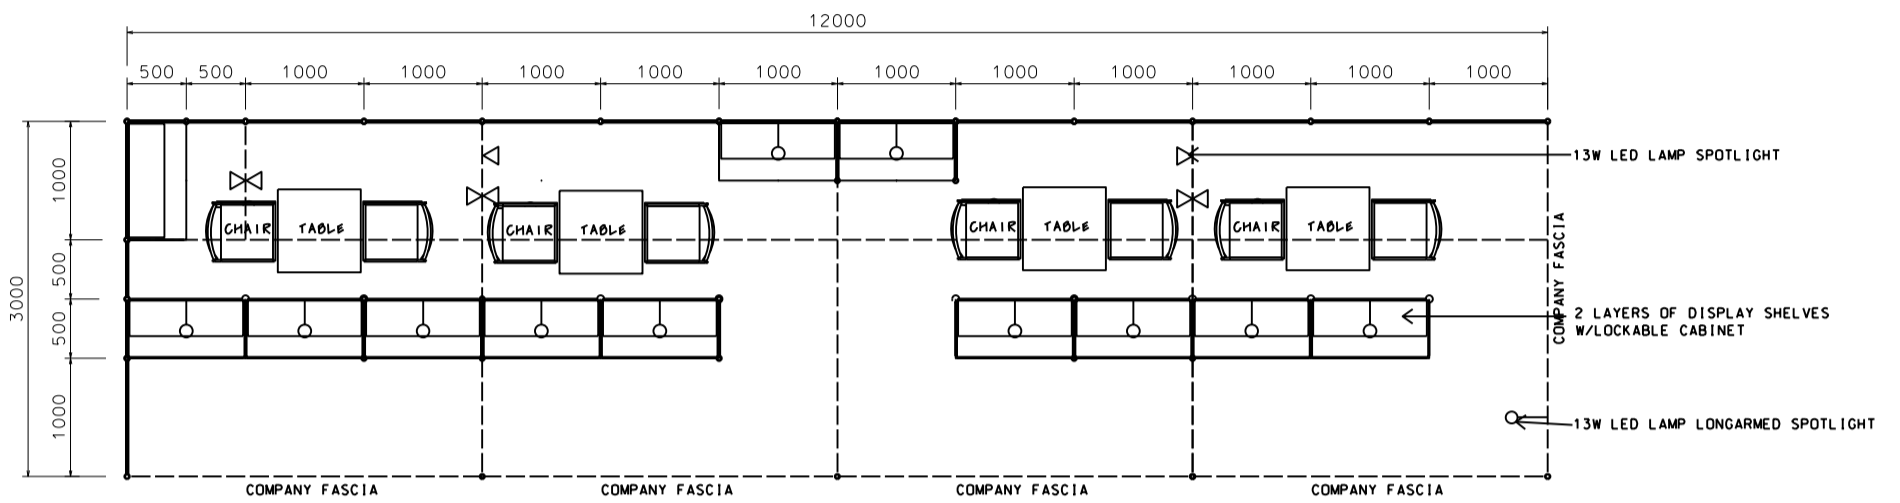

Hong Kong Baby Products Fair

香港嬰兒用品展

12M x 3M Standard Booth and Meeting Room Specification (Peninsula)

十二米乘三米標準攤位和會議房規格(半島)

PLAN

PERSPECTIVE

ELEVATION

BOOTH SPECIFICATIONS 攤位規格		QTY.
	CABINET 連鎖地櫃 (1000L x 500W x 750H mm)	12
	WOODEN DISPLAY SHELF FLAT 層板 (3000W X 300D mm)	8
	13W LED LAMP SPOTLIGHT (YELLOW LIGHT) 13瓦特LED燈膽短臂射燈 (黃光)	11
	13W LED LAMP LONGARMED SPOTLIGHT (YELLOW LIGHT) 13瓦特LED燈膽長臂射燈 (黃光)	9
	MEETING TABLE 會議檯 (700W x 700D x 750H mm)	4
	BLACK LEATHER CHAIR 黑皮椅	11
	DISPLAY PLATFORM 展示台	3
	CEILING BEAM 天花樑	21M
	RUBBISH BIN & CARPET 廢紙箱及地毯 (36 sq.m.)	

十二米乘三米標準攤位附設會議房規格(左邊角位)

BOOTH SPECIFICATIONS 攤位規格		QTY.
	CABINET 連鎖地櫃 (1000L x 500W x 750H mm)	12
	WOODEN DISPLAY SHELF FLAT 層板 (3000W X 300D mm)	2
	WOODEN DISPLAY SHELF FLAT 層板 (2000W X 300D mm)	8
	WOODEN DISPLAY SHELF FLAT 層板 (1000W X 300D mm)	2
	13W LED LAMP SPOTLIGHT (YELLOW LIGHT) 13瓦特LED燈膽短臂射燈 (黃光)	8
	13W LED LAMP LONGARMED SPOTLIGHT (YELLOW LIGHT) 13瓦特LED燈膽長臂射燈 (黃光)	12
	MEETING TABLE 會議檯 (700W x 700D x 750H mm)	4
	BLACK LEATHER CHAIR 黑皮椅	8
	CEILING BEAM 天花樑	22M
	RUBBISH BIN & CARPET 廢紙箱及地毯 (36 sq.m.)	

十二米乘三米標準攤位附設會議房規格(右邊角位)

BOOTH SPECIFICATIONS 攤位規格		QTY.
	CABINET 連鎖地櫃 (1000L x 500W x 750H mm)	12
	WOODEN DISPLAY SHELF FLAT 層板 (3000W X 300D mm)	2
	WOODEN DISPLAY SHELF FLAT 層板 (2000W X 300D mm)	8
	WOODEN DISPLAY SHELF FLAT 層板 (1000W X 300D mm)	2
	13W LED LAMP SPOTLIGHT (YELLOW LIGHT) 13瓦特LED燈膽短臂射燈 (黃光)	8
	13W LED LAMP LONGARMED SPOTLIGHT (YELLOW LIGHT) 13瓦特LED燈膽長臂射燈 (黃光)	12
	MEETING TABLE 會議檯 (700W x 700D x 750H mm)	4
	BLACK LEATHER CHAIR 黑皮椅	8
	CEILING BEAM 天花樑	22M
	RUBBISH BIN & CARPET 廢紙箱及地毯 (36 sq.m.)	