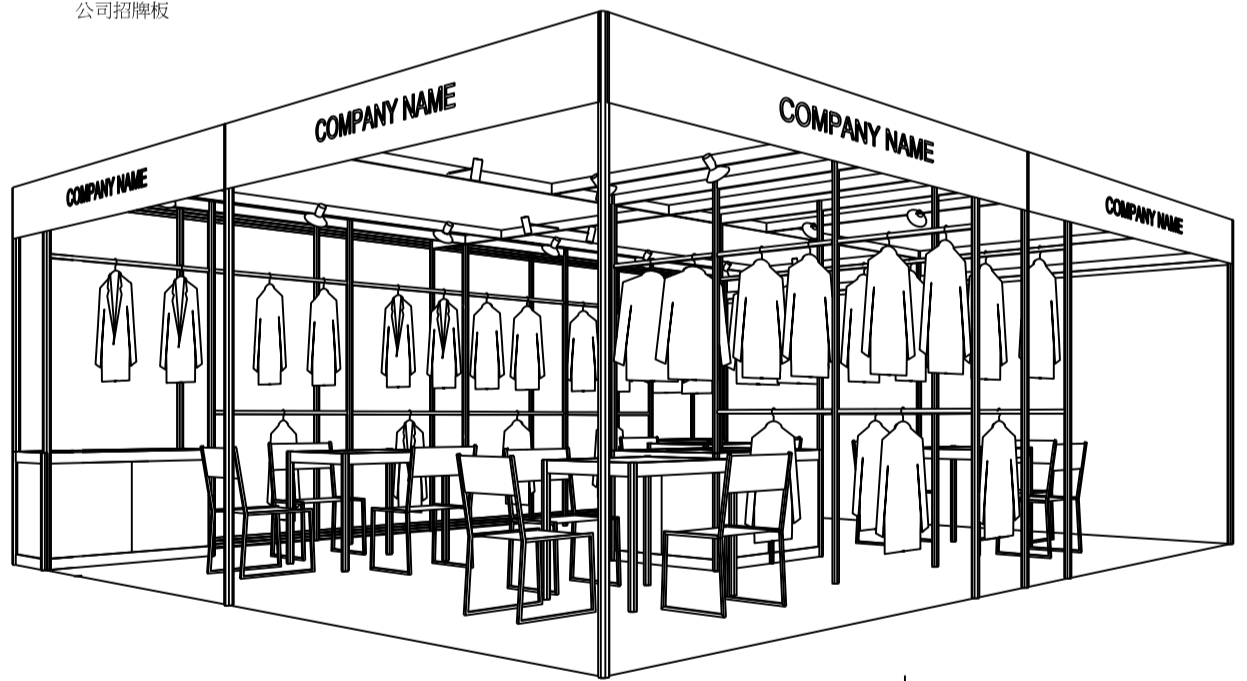

2 NOS. OF GARMENT RAIL
兩條掛衣通

LOCKABLE CABINET W/ 1 NO. OF GARMENT RAIL
有鎖儲物櫃連1條掛衣通

13W LED LAMP SPOTLIGHT
13瓦特LED燈膽短臂射燈

700W X 700D X 750H MEETING TABLE
會議桌 (正方檯)

PLAN

平面圖

PERSPECTIVE

透視圖

ELEVATION

正面圖

BOOTH SPECIFICATIONS 攤位規格		QTY.
	1000W x 500D x 750H CABINET 有鎖儲物櫃	4
	GARMENT RAIL 掛衣通	20
	13W LED LAMP SPOTLIGHT (YELLOW LIGHT) 13瓦特LED燈膽短臂射燈 (黃光)	12
	13W LED LAMP LONGARMED SPOTLIGHT (YELLOW LIGHT) 13瓦特LED燈膽長臂射燈 (黃光)	8
	700W x 700D x 750H MEETING TABLE 會議桌 (正方檯)	4
	BLACK LEATHER CHAIR 黑皮椅	12
	CEILING BEAM 天花樑	19.5M
	RUBBISH BIN & CARPET (36sqm.) 廢紙箱及地毯	

Garment hanger will not be included as basic booth facilities.

攤位設施不包括衣架

*The Hong Kong Trade Development Council reserves the right to change the configuration if necessary.

*如有需要，香港貿易發展局有權更改攤位結構。

12M x 3M Standard Garment Booth (Left Corner)