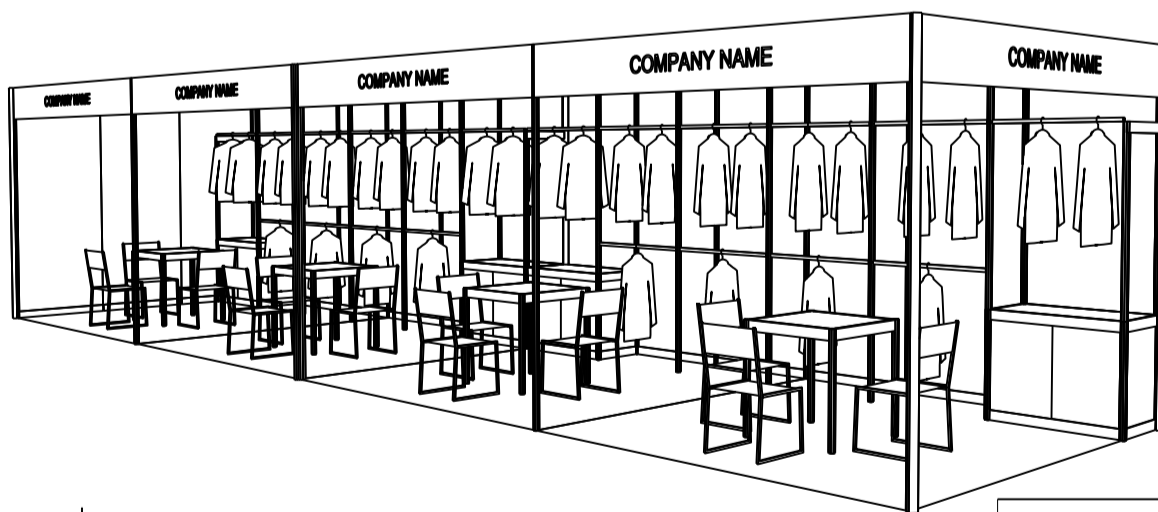

Garment hanger will not be included as basic booth facilities.

攤位設施不包括衣架

*The Hong Kong Trade Development Council reserves the right to change the configuration if necessary.

*如有需要，香港貿易發展局有權更改攤位結構。

12M x 3M Standard Garment Booth (Left Corner)

十二米乘三米標準成衣展台 (左邊角位)

BOOTH SPECIFICATIONS 攤位規格		QTY.
LC	1000W x 500D x 750H CABINET 有鎖儲物櫃	4
2 GR	GARMENT RAIL 掛衣通	20
▽	13W LED LAMP SPOTLIGHT (YELLOW LIGHT) 13瓦特LED燈膽短臂射燈 (黃光)	12
○	13W LED LAMP LONGARMED SPOTLIGHT (YELLOW LIGHT) 13瓦特LED燈膽長臂射燈 (黃光)	8
TA	700W x 700D x 750H MEETING TABLE 會議桌 (正方檯)	4
CH	BLACK LEATHER CHAIR 黑皮椅	12
---	CEILING BEAM 天花樑	21M
	RUBBISH BIN & CARPET (36sqm.) 廢紙箱及地毯	

Garment hanger will not be included as basic booth facilities.
攤位設施不包括衣架

*The Hong Kong Trade Development Council reserves the right to change the configuration if necessary.
如有需要，香港貿易發展局將更改攤位結構。

28 Sep 18 12:28:00 PM

12M x 3M Standard Garment Booth (Right Corner)

十二米乘三米標準成衣展台 (右邊角位)

BOOTH SPECIFICATIONS 攤位規格		QTY.
LC	1000W x 500D x 750H CABINET 有鎖儲物櫃	4
GR	GARMENT RAIL 掛衣通	20
	13W LED LAMP SPOTLIGHT (YELLOW LIGHT) 13瓦特LED燈膽短臂射燈 (黃光)	12
	13W LED LAMP LONGARMED SPOTLIGHT (YELLOW LIGHT) 13瓦特LED燈膽長臂射燈 (黃光)	8
TA	700W x 700D x 750H MEETING TABLE 會議桌 (正方檯)	4
CH	BLACK LEATHER CHAIR 黑皮椅	12
	CEILING BEAM 天花樑	21M
	RUBBISH BIN & CARPET (36sqm.) 廢紙箱及地毯	