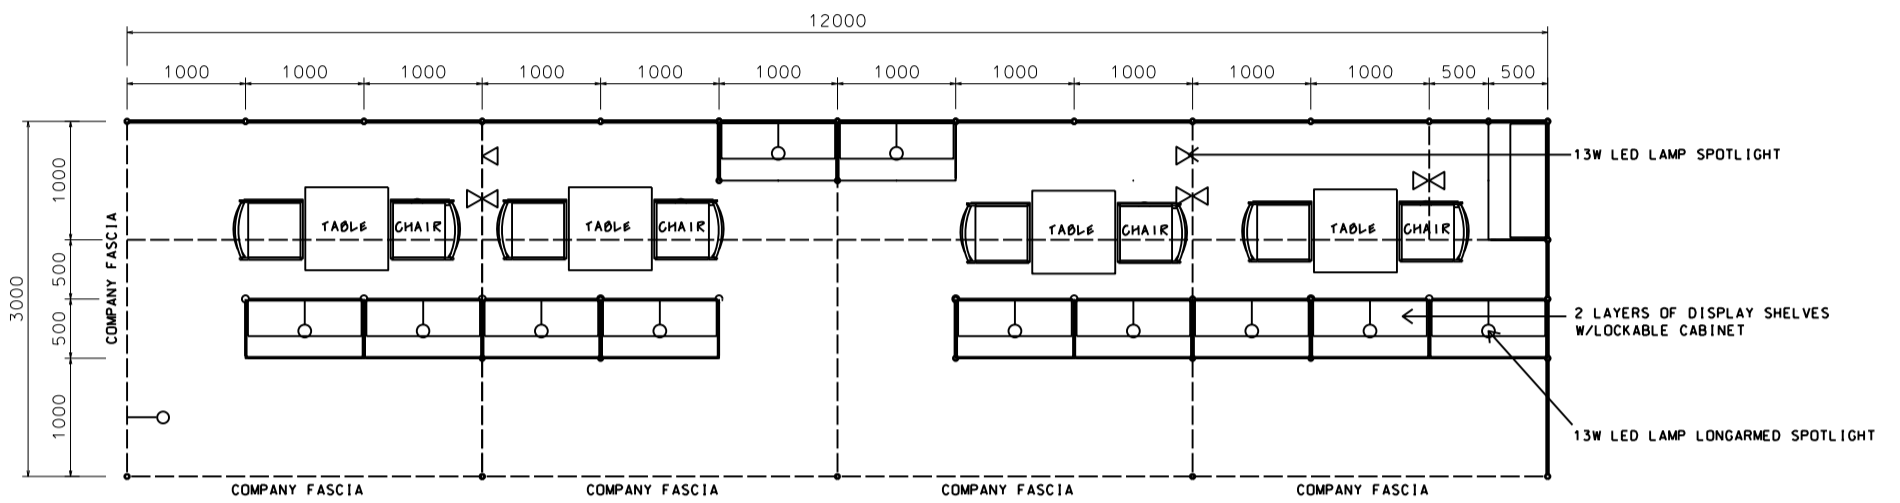

Hong Kong Baby Products Fair

香港嬰兒用品展

12M x 3M Standard Booth and Meeting Room Specification (Peninsula)

十二米乘三米標準攤位和會議房規格(半島)

PLAN

PERSPECTIVE

ELEVATION

BOOTH SPECIFICATIONS 攤位規格		QTY.
	CABINET 連鎖地櫃 (1000L x 500W x 750H mm)	12
	WOODEN DISPLAY SHELF FLAT 層板 (3000W X 300D mm)	8
	13W LED LAMP SPOTLIGHT (YELLOW LIGHT) 13瓦特LED燈膽短臂射燈 (黃光)	11
	13W LED LAMP LONGARMED SPOTLIGHT (YELLOW LIGHT) 13瓦特LED燈膽長臂射燈 (黃光)	9
	MEETING TABLE 會議檯 (700W x 700D x 750H mm)	4
	BLACK LEATHER CHAIR 黑皮椅	11
	DISPLAY PLATFORM 展示台	3
	CEILING BEAM 天花樑	21M
	RUBBISH BIN & CARPET 廢紙箱及地毯 (36 sq.m.)	

十二米乘三米標準攤位和會議房規格(左邊角位)

PLAN

PERSPECTIVE

ELEVATION

BOOTH SPECIFICATIONS 攤位規格		QTY.
	CABINET 連鎖地櫃 (1000L x 500W x 750H mm)	12
	WOODEN DISPLAY SHELF FLAT 層板 (3000W X 300D mm)	8
	13W LED LAMP SPOTLIGHT (YELLOW LIGHT) 13瓦特LED燈膽短臂射燈 (黃光)	11
	13W LED LAMP LONGARMED SPOTLIGHT (YELLOW LIGHT) 13瓦特LED燈膽長臂射燈 (黃光)	9
	MEETING TABLE 會議檯 (700W x 700D x 750H mm)	4
	BLACK LEATHER CHAIR 黑皮椅	11
	DISPLAY PLATFORM 展示台	3
	CEILING BEAM 天花樑	21M
	RUBBISH BIN & CARPET 廢紙箱及地毯 (36 sq.m.)	

*The Hong Kong Trade Development Council reserves the right to change the configuration if necessary.

*如有需要，香港貿易發展局有權更改攤位結構。

Hong Kong Baby Products Fair

香港嬰兒用品展

12M x 3M Standard Booth with Meeting Room Specification (Left Corner)

十二米乘三米標準攤位附設會議房規格(左邊角位)

BOOTH SPECIFICATIONS 攤位規格		QTY.
	CABINET 連鎖地櫃 (1000L x 500W x 750H mm)	12
	WOODEN DISPLAY SHELF FLAT 層板 (3000W X 300D mm)	2
	WOODEN DISPLAY SHELF FLAT 層板 (2000W X 300D mm)	8
	WOODEN DISPLAY SHELF FLAT 層板 (1000W X 300D mm)	2
	13W LED LAMP SPOTLIGHT (YELLOW LIGHT) 13瓦特LED燈膽短臂射燈 (黃光)	8
	13W LED LAMP LONGARMED SPOTLIGHT (YELLOW LIGHT) 13瓦特LED燈膽長臂射燈 (黃光)	12
	MEETING TABLE 會議檯 (700W x 700D x 750H mm)	4
	BLACK LEATHER CHAIR 黑皮椅	8
	CEILING BEAM 天花樑	22M
	RUBBISH BIN & CARPET 廢紙箱及地毯 (36 sq.m.)	