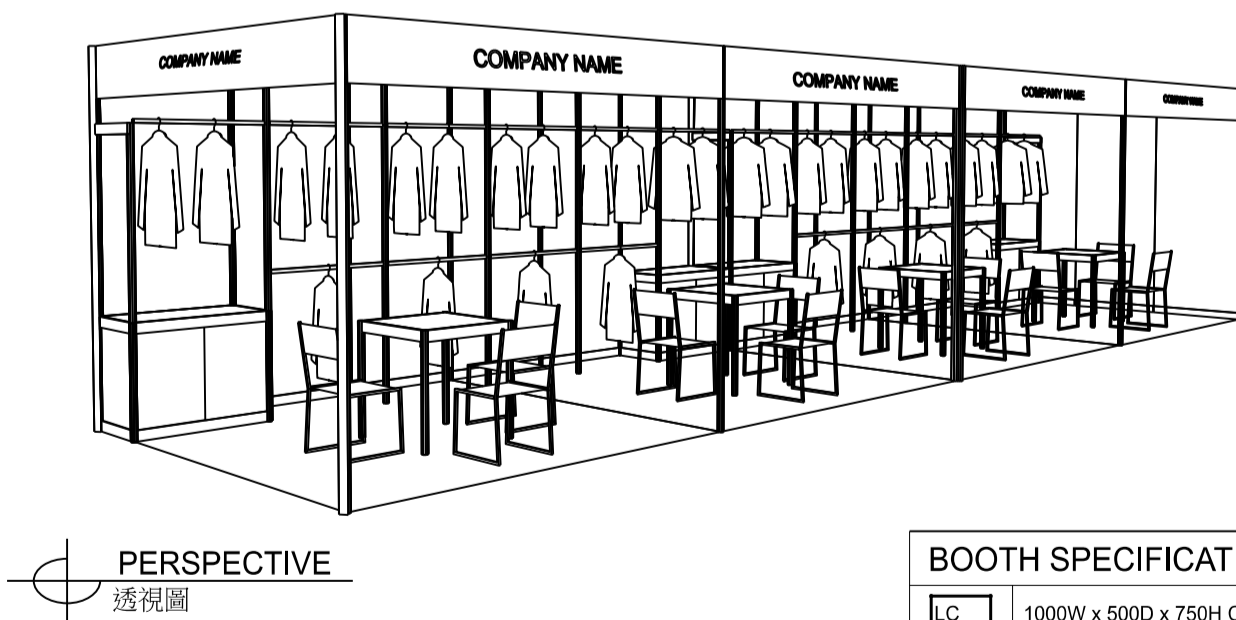

ELEVATION

正面圖

BOOTH SPECIFICATIONS 攤位規格		QTY.
	1000W x 500D x 750H CABINET 有鎖儲物櫃	4
	GARMENT RAIL 掛衣通	20
	13W LED LAMP SPOTLIGHT (YELLOW LIGHT) 13瓦特LED燈膽短臂射燈 (黃光)	12
	13W LED LAMP LONGARMED SPOTLIGHT (YELLOW LIGHT) 13瓦特LED燈膽長臂射燈 (黃光)	8
	700W x 700D x 750H MEETING TABLE 會議桌 (正方檯)	4
	BLACK LEATHER CHAIR 黑皮椅	12
	CEILING BEAM 天花樑	19.5M
	RUBBISH BIN & CARPET (36sqm.) 廢紙箱及地毯	

Garment hanger will not be included as basic booth facilities.

攤位設施不包括衣架

*The Hong Kong Trade Development Council reserves the right to change the configuration if necessary.

*如有需要，香港貿易發展局有權更改攤位結構。

12M x 3M Standard Garment Booth (Left Corner)

十二米乘三米標準成衣展台 (左邊角位)

BOOTH SPECIFICATIONS 攤位規格		QTY.
LC	1000W x 500D x 750H CABINET 有鎖儲物櫃	4
2 GR	GARMENT RAIL 掛衣通	20
▽	13W LED LAMP SPOTLIGHT (YELLOW LIGHT) 13瓦特LED燈膽短臂射燈 (黃光)	12
○	13W LED LAMP LONGARMED SPOTLIGHT (YELLOW LIGHT) 13瓦特LED燈膽長臂射燈 (黃光)	8
TA	700W x 700D x 750H MEETING TABLE 會議桌 (正方檯)	4
CH	BLACK LEATHER CHAIR 黑皮椅	12
---	CEILING BEAM 天花樑	21M
	RUBBISH BIN & CARPET (36sqm.) 廢紙箱及地毯	

12M x 3M Standard Garment Booth (Right Corner)

十二米乘三米標準成衣展台 (右邊角位)

BOOTH SPECIFICATIONS 攤位規格		QTY.
LC	1000W x 500D x 750H CABINET 有鎖儲物櫃	4
GR	GARMENT RAIL 掛衣通	20
	13W LED LAMP SPOTLIGHT (YELLOW LIGHT) 13瓦特LED燈膽短臂射燈 (黃光)	12
	13W LED LAMP LONGARMED SPOTLIGHT (YELLOW LIGHT) 13瓦特LED燈膽長臂射燈 (黃光)	8
TA	700W x 700D x 750H MEETING TABLE 會議桌 (正方檯)	4
CH	BLACK LEATHER CHAIR 黑皮椅	12
	CEILING BEAM 天花樑	21M
	RUBBISH BIN & CARPET (36sqm.) 廢紙箱及地毯	