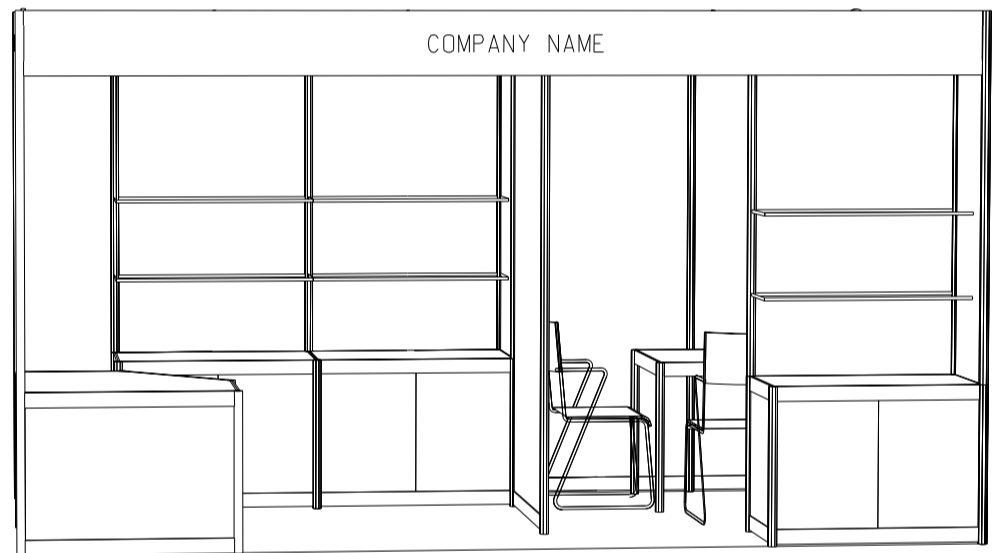

BOOTH SPECIFICATIONS 攤位規格		QTY.
	CABINET 連鎖地櫃 (1000L x 500W x 750H mm)	3
	WOODEN DISPLAY SHELF FLAT 層板 (2000W X 300D mm)	2
	WOODEN DISPLAY SHELF FLAT 層板 (1000W X 300D mm)	2
	13W LED LAMP SPOTLIGHT(YELLOW LIGHT) 13瓦特LED燈膽短臂射燈(黃光)	2
	13W LED LAMP LONGARMED SPOTLIGHT (YELLOW LIGHT) 13瓦特LED燈膽長臂射燈(黃光)	3
	MEETING TABLE 會議檯 (700W x 750D x 750H mm)	1
	BLACK LEATHER CHAIR 黑皮椅	2
	CEILING BEAM 天花樑	1.5M
	RUBBISH BIN & CARPET 廢紙箱及地毯 (9 sq.m.)	

3M x 3M Standard Booth with Meeting Room Specification (Right Corner)

三米乘三米標準攤位附設會議房規格(右邊角位)

BOOTH SPECIFICATIONS 攤位規格		QTY.
	CABINET 連鎖地櫃 (1000L x 500W x 750H mm)	3
	WOODEN DISPLAY SHELF FLAT 層板 (2000W X 300D mm)	2
	WOODEN DISPLAY SHELF FLAT 層板 (1000W X 300D mm)	2
	13W LED LAMP SPOTLIGHT(YELLOW LIGHT) 13瓦特LED燈膽短臂射燈(黃光)	2
	13W LED LAMP LONGARMED SPOTLIGHT (YELLOW LIGHT) 13瓦特LED燈膽長臂射燈(黃光)	3
	MEETING TABLE 會議檯 (700W x 750H mm)	1
	BLACK LEATHER CHAIR 黑皮椅	2
	CEILING BEAM 天花樑	1.5M
	RUBBISH BIN & CARPET 廢紙箱及地毯 (9 sq.m.)	

Hong Kong Baby Products Fair

香港嬰兒用品展

4.5M x 2M Standard Booth with Meeting Room Specification

四點五米乘二米標準攤位附設會議房規格

BOOTH SPECIFICATIONS 攤位規格		QTY.
	LOCKABLE CABINET 連鎖地櫃 (1000L x 500W x 750H mm)	3
	WOODEN DISPLAY SHELF FLAT 層板 (1000W X 300D mm)	6
	13W LED LAMP SPOTLIGHT(YELLOW LIGHT) 13瓦特LED燈膽短臂射燈 (黃光)	3
	13W LED LAMP LONGARMED SPOTLIGHT (YELLOW LIGHT) 13瓦特LED燈膽長臂射燈 (黃光)	2
	MEETING TABLE 會議檯 (700W x 700D x 750H mm)	1
	BLACK LEATHER CHAIR 黑皮椅	3
	DISPLAY PLATFORM 陳列組合	1
	RUBBISH BIN & CARPET 廢紙箱及地毯 (9 sq.m.)	