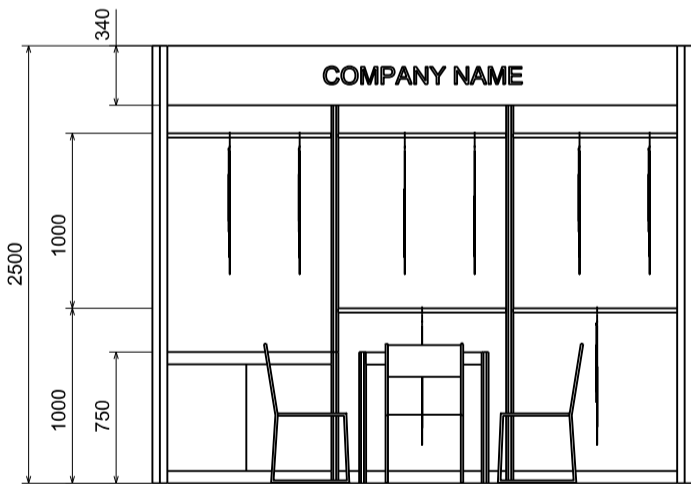

香港嬰兒用品展

3M x 3M Standard Garment Booth (Right Corner)

三米乘三米標準成衣展台 (右邊角位)

PERSPECTIVE
透視圖

PLAN
平面圖

ELEVATION
正面圖

SIDE ELEVATION
側視圖

BOOTH SPECIFICATIONS 攤位規格		QTY.
	1000W x 500D x 750H CABINET 有鎖儲物櫃	1
	GARMENT RAIL 掛衣通	5
	13W LED LAMP SPOTLIGHT (YELLOW LIGHT) 13瓦特LED燈膽短臂射燈 (黃光)	3
	13W LED LAMP LONGARMED SPOTLIGHT (YELLOW LIGHT) 13瓦特LED燈膽長臂射燈 (黃光)	2
	700W x 700D x 750H MEETING TABLE 會議桌 (正方檯)	1
	BLACK LEATHER CHAIR 黑皮椅	3
---	CEILING BEAM 天花樑	3M
	RUBBISH BIN & CARPET (9sqm.) 廢紙箱及地毯	