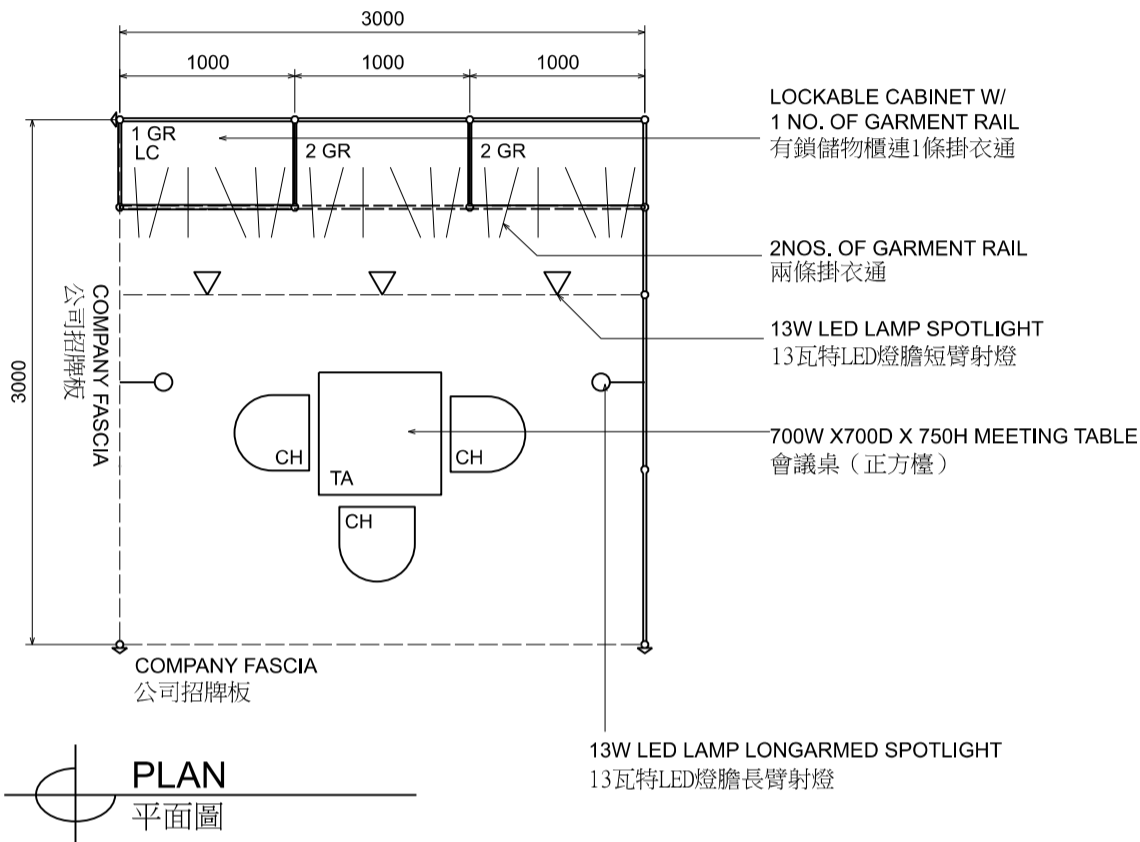

Garment hanger will not be included as basic booth facilities.

攤位設施不包括衣架

*The Hong Kong Trade Development Council reserves the right to change the configuration if necessary.

*如有需要, 香港貿易發展局有權更改攤位結構。

3M x 3M Standard Garment Booth (Left Corner)

三米乘三米標準成衣展台（左邊角位）

BOOTH SPECIFICATIONS 攤位規格		QTY.
	1000W x 500D x 750H CABINET 有鎖儲物櫃	1
	GARMENT RAIL 掛衣通	5
	13W LED LAMP SPOTLIGHT (YELLOW LIGHT) 13瓦特LED燈膽短臂射燈（黃光）	3
	13W LED LAMP LONGARMED SPOTLIGHT (YELLOW LIGHT) 13瓦特LED燈膽長臂射燈（黃光）	2
	700W x 700D x 750H MEETING TABLE 會議桌（正方檯）	1
	BLACK LEATHER CHAIR 黑皮椅	3
---	CEILING BEAM 天花樑	3M
	RUBBISH BIN & CARPET (9sqm.) 廢紙箱及地毯	