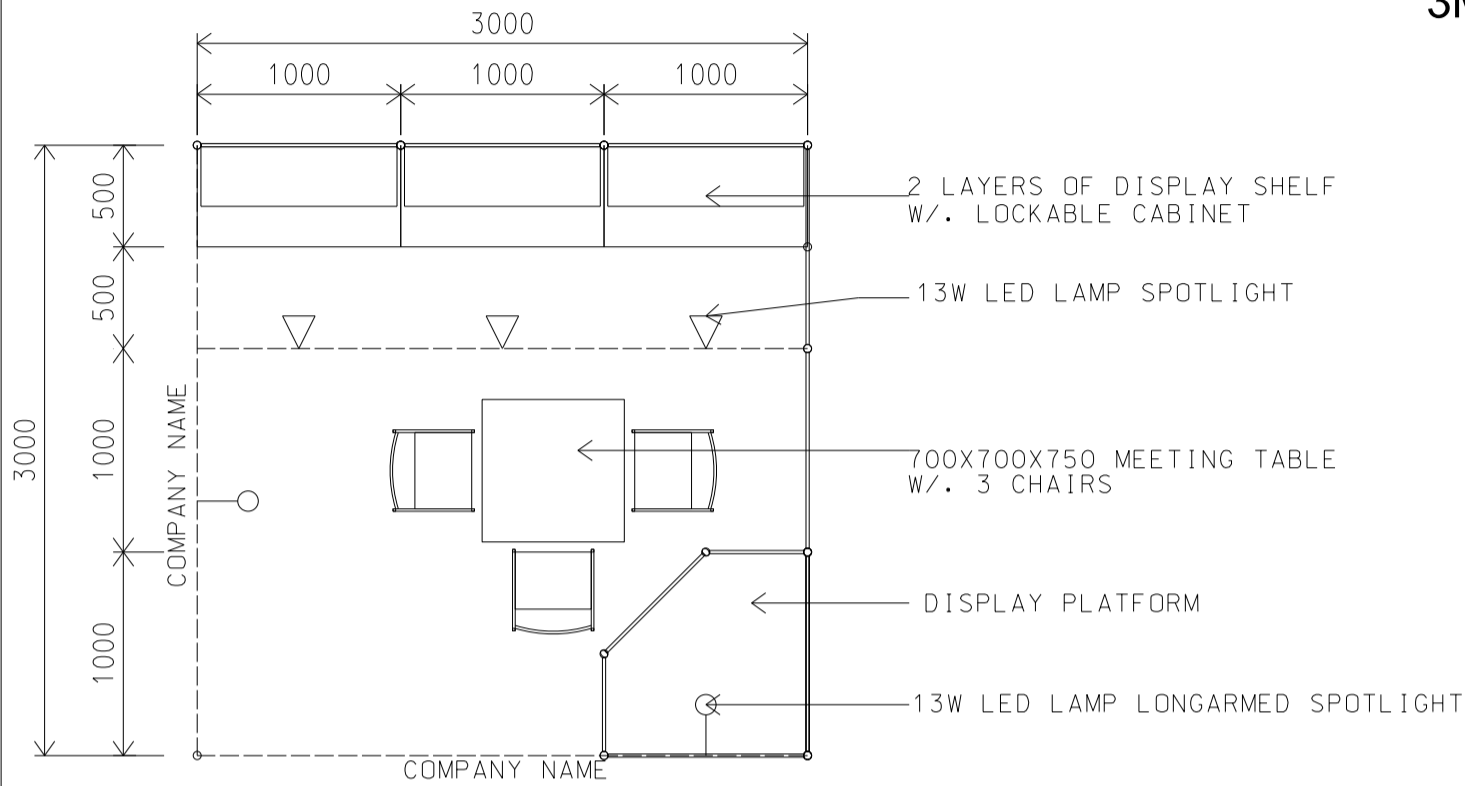

Hong Kong Baby Products Fair

香港嬰兒用品展

3M x 3M Standard Booth

三米乘三米標準攤位

BOOTH SPECIFICATIONS		QTY.
	LOCKABLE CABINET 1000L x 500W x 750H mm	3
	WOODEN DISPLAY SHELF FLAT (3000W X 300D mm)	2
	13W LED LAMP SPOTLIGHT (YELLOW LIGHT)	3
	13W LED LAMP LONGARMED SPOTLIGHT (YELLOW LIGHT)	2
	700W x 700D x 750H mm MEETING TABLE	1
	BLACK LEATHER CHAIR	3
	CEILING BEAM	3M
	DISPLAY PLATFORM	1
	RUBBISH BIN & CARPET (9sqm.)	

Hong Kong Baby Products Fair

香港嬰兒用品展

3M x 3M Left Corner Booth

三米乘三米左邊角位攤位

BOOTH SPECIFICATIONS		QTY.
	LOCKABLE CABINET 1000L x 500W x 750H mm	3
	WOODEN DISPLAY SHELF FLAT (3000W X 300D mm)	2
	13W LED LAMP SPOTLIGHT (YELLOW LIGHT)	3
	13W LED LAMP LONGARMED SPOTLIGHT (YELLOW LIGHT)	2
	700W x 700D x 750H mm MEETING TABLE	1
	BLACK LEATHER CHAIR	3
	CEILING BEAM	3M
	DISPLAY PLATFORM	1
	RUBBISH BIN & CARPET (9sqm.)	

Hong Kong Baby Products Fair

香港嬰兒用品展

3M x 3M Right Corner Booth

三米乘三米右邊角位攤位

BOOTH SPECIFICATIONS		QTY.
	LOCKABLE CABINET 1000L x 500W x 750H mm	3
	WOODEN DISPLAY SHELF FLAT (3000W X 300D mm)	2
	13W LED LAMP SPOTLIGHT (YELLOW LIGHT)	3
	13W LED LAMP LONGARMED SPOTLIGHT (YELLOW LIGHT)	2
	700W x 700D x 750H mm MEETING TABLE	1
	BLACK LEATHER CHAIR	3
	CEILING BEAM	3M
	DISPLAY PLATFORM	1
	RUBBISH BIN & CARPET (9sqm.)	

3M x 3M Standard Booth with Meeting Room Specification

三米乘三米標準攤位附設會議房規格

PLAN

PERSPECTIVE

ELEVATION

BOOTH SPECIFICATIONS 攤位規格		QTY.
	CABINET 連鎖地櫃 (1000L x 500W x 750H mm)	3
	WOODEN DISPLAY SHELF FLAT 層板 (2000W X 300D mm)	2
	WOODEN DISPLAY SHELF FLAT 層板 (1000W X 300D mm)	2
	13W LED LAMP SPOTLIGHT (YELLOW LIGHT) 13瓦特LED燈膽短臂射燈 (黃光)	2
	13W LED LAMP LONGARMED SPOTLIGHT (YELLOW LIGHT) 13瓦特LED燈膽長臂射燈 (黃光)	3
	MEETING TABLE 會議檯 (700W x 700D x 750H mm)	1
	BLACK LEATHER CHAIR 黑皮椅	2
	CEILING BEAM 天花樑	1.5M
	RUBBISH BIN & CARPET 廢紙箱及地毯 (9 sq.m.)	