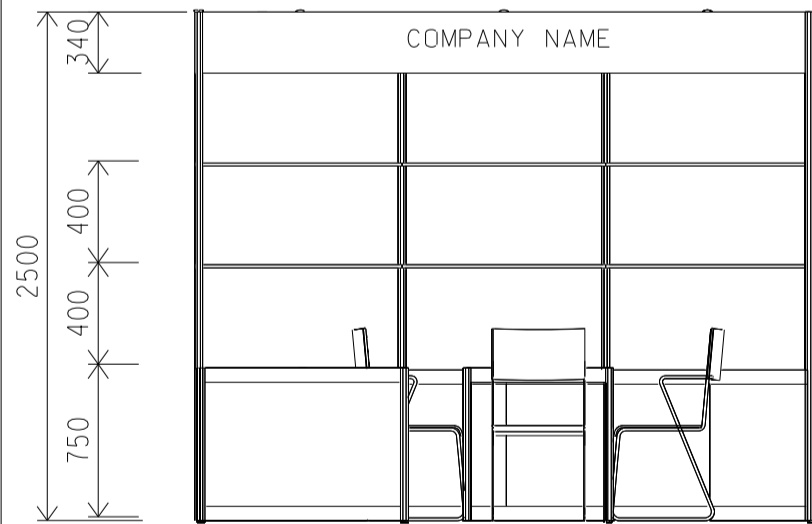

Hong Kong Baby Products Fair

香港嬰兒用品展

3M x 3M Standard Booth

三米乘三米標準攤位

BOOTH SPECIFICATIONS		QTY.
	LOCKABLE CABINET 1000L x 500W x 750H mm	3
	WOODEN DISPLAY SHELF FLAT (3000W X 300D mm)	2
	13W LED LAMP SPOTLIGHT (YELLOW LIGHT)	3
	13W LED LAMP LONGARMED SPOTLIGHT (YELLOW LIGHT)	2
	700W x 700D x 750H mm MEETING TABLE	1
	BLACK LEATHER CHAIR	3
	CEILING BEAM	3M
	DISPLAY PLATFORM	1
	RUBBISH BIN & CARPET (9sqm.)	

Hong Kong Baby Products Fair

香港嬰兒用品展

3M x 3M Left Corner Booth

三米乘三米左邊角位攤位

BOOTH SPECIFICATIONS		QTY.
	LOCKABLE CABINET 1000L x 500W x 750H mm	3
	WOODEN DISPLAY SHELF FLAT (3000W X 300D mm)	2
	13W LED LAMP SPOTLIGHT (YELLOW LIGHT)	3
	13W LED LAMP LONGARMED SPOTLIGHT (YELLOW LIGHT)	2
	700W x 700D x 750H mm MEETING TABLE	1
	BLACK LEATHER CHAIR	3
	CEILING BEAM	3M
	DISPLAY PLATFORM	1
	RUBBISH BIN & CARPET (9sqm.)	

Hong Kong Baby Products Fair

香港嬰兒用品展

3M x 3M Right Corner Booth

三米乘三米右邊角位攤位

BOOTH SPECIFICATIONS		QTY.
	LOCKABLE CABINET 1000L x 500W x 750H mm	3
	WOODEN DISPLAY SHELF FLAT (3000W X 300D mm)	2
	13W LED LAMP SPOTLIGHT (YELLOW LIGHT)	3
	13W LED LAMP LONGARMED SPOTLIGHT (YELLOW LIGHT)	2
	700W x 700D x 750H mm MEETING TABLE	1
	BLACK LEATHER CHAIR	3
	CEILING BEAM	3M
	DISPLAY PLATFORM	1
	RUBBISH BIN & CARPET (9sqm.)	

3M x 3M Standard Booth with Meeting Room Specification

三米乘三米標準攤位附設會議房規格

PLAN

PERSPECTIVE

ELEVATION

BOOTH SPECIFICATIONS 攤位規格		QTY.
	CABINET 連鎖地櫃 (1000L x 500W x 750H mm)	3
	WOODEN DISPLAY SHELF FLAT 層板 (2000W X 300D mm)	2
	WOODEN DISPLAY SHELF FLAT 層板 (1000W X 300D mm)	2
	13W LED LAMP SPOTLIGHT (YELLOW LIGHT) 13瓦特LED燈膽短臂射燈 (黃光)	2
	13W LED LAMP LONGARMED SPOTLIGHT (YELLOW LIGHT) 13瓦特LED燈膽長臂射燈 (黃光)	3
	MEETING TABLE 會議檯 (700W x 700D x 750H mm)	1
	BLACK LEATHER CHAIR 黑皮椅	2
	CEILING BEAM 天花樑	1.5M
	RUBBISH BIN & CARPET 廢紙箱及地毯 (9 sq.m.)	