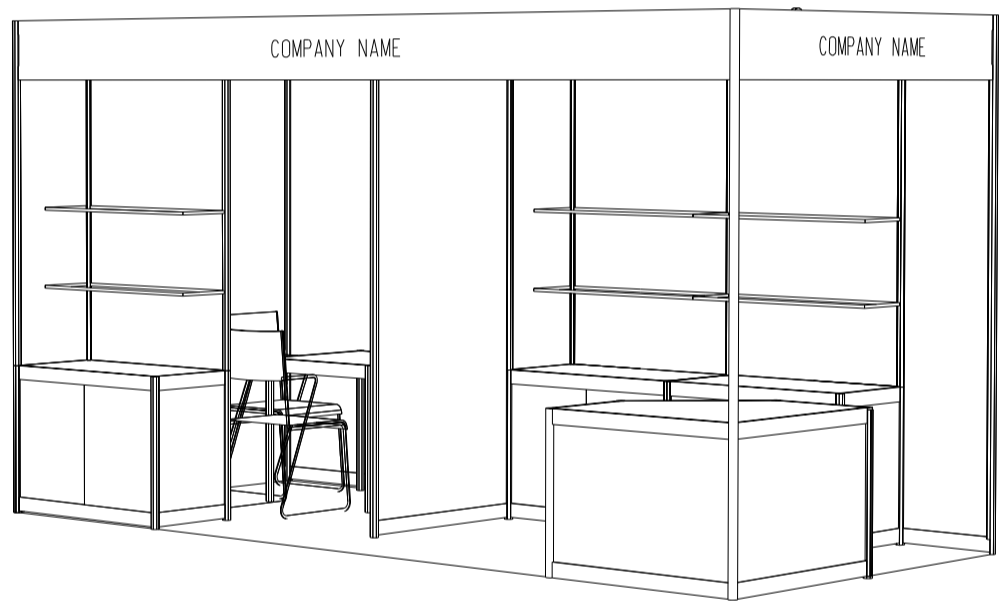

Hong Kong Baby Products Fair

香港嬰兒用品展

4.5M x 2M Standard Booth with Meeting Room Specification (Left Corner)

四點五米乘二米標準攤位附設會議房規格(左邊角位)

PLAN

PERSPECTIVE

ELEVATION

BOOTH SPECIFICATIONS 攤位規格		QTY.
	LOCKABLE CABINET 連鎖地櫃 (1000L x 500W x 750H mm)	3
	WOODEN DISPLAY SHELF FLAT 層板 (1000W X 300D mm)	6
	13W LED LAMP SPOTLIGHT(YELLOW LIGHT) 13瓦特LED燈膽短臂射燈 (黃光)	3
	13W LED LAMP LONGARMED SPOTLIGHT (YELLOW LIGHT) 13瓦特LED燈膽長臂射燈 (黃光)	2
	MEETING TABLE 會議檯 (700W x 700D x 750H mm)	1
	BLACK LEATHER CHAIR 黑皮椅	3
	DISPLAY PLATFORM 陳列組合	1
	RUBBISH BIN & CARPET 廢紙箱及地毯 (9 sq.m.)	

*The Hong Kong Trade Development Council reserves the right to change the configuration if necessary.

*如有需要，香港貿易發展局有權更改攤位結構。

Hong Kong Baby Products Fair

香港嬰兒用品展

4.5M x 2M Standard Booth with Meeting Room Specification (Right Corner)

四點五米乘二米標準攤位附設會議房規格(右邊角位)

BOOTH SPECIFICATIONS 攤位規格		QTY.
	LOCKABLE CABINET 連鎖地櫃 (1000L x 500W x 750H mm)	3
	WOODEN DISPLAY SHELF FLAT 層板 (1000W X 300D mm)	6
	13W LED LAMP SPOTLIGHT(YELLOW LIGHT) 13瓦特LED燈膽短臂射燈 (黃光)	3
	13W LED LAMP LONGARMED SPOTLIGHT (YELLOW LIGHT) 13瓦特LED燈膽長臂射燈 (黃光)	2
	MEETING TABLE 會議檯 (700W x 700D x 750H mm)	1
	BLACK LEATHER CHAIR 黑皮椅	3
	DISPLAY PLATFORM 陳列組合	1
	RUBBISH BIN & CARPET 廢紙箱及地毯 (9 sq.m.)	