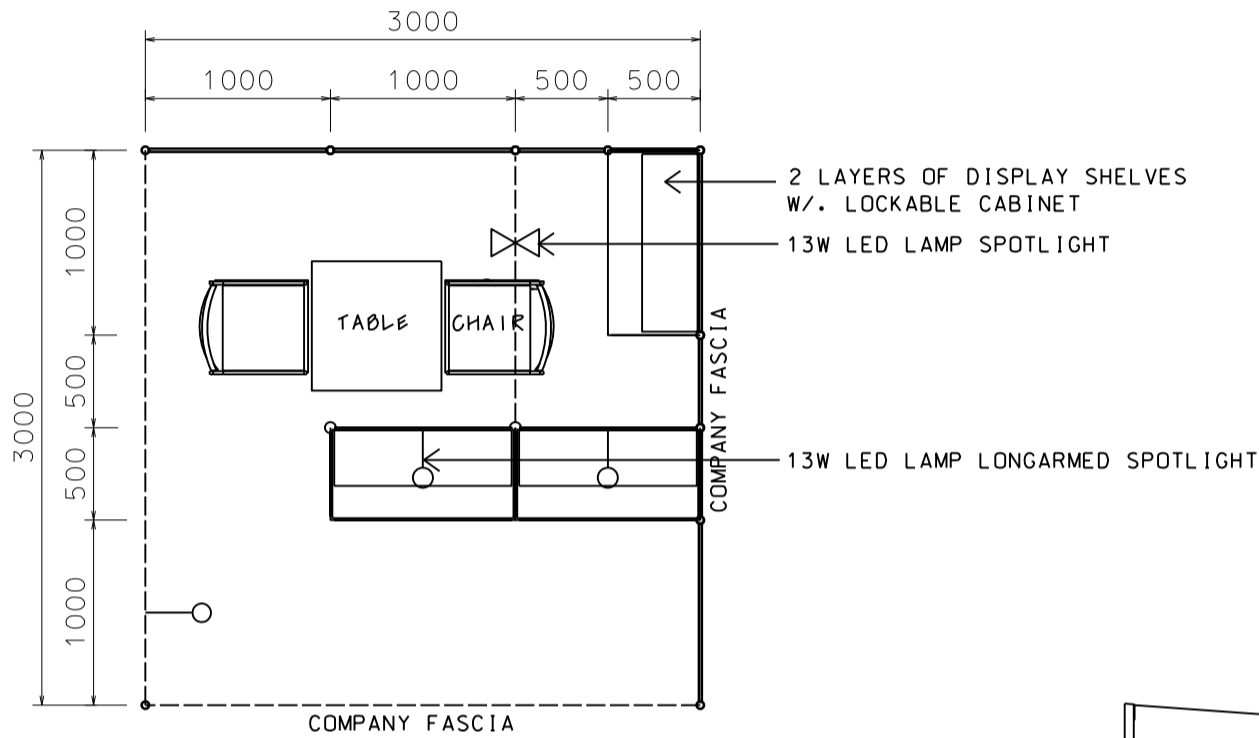

3M x 3M Standard Booth with Meeting Room Specification (Left Corner)

三米乘三米標準攤位附設會議房規格(左邊角位)

BOOTH SPECIFICATIONS 攤位規格		QTY.
	CABINET 連鎖地櫃 (1000L x 500W x 750H mm)	3
	WOODEN DISPLAY SHELF FLAT 層板 (2000W X 300D mm)	2
	WOODEN DISPLAY SHELF FLAT 層板 (1000W X 300D mm)	2
	13W LED LAMP SPOTLIGHT(YELLOW LIGHT) 13瓦特LED燈膽短臂射燈(黃光)	2
	13W LED LAMP LONGARMED SPOTLIGHT (YELLOW LIGHT) 13瓦特LED燈膽長臂射燈(黃光)	3
	MEETING TABLE 會議檯 (700W x 750D x 750H mm)	1
	BLACK LEATHER CHAIR 黑皮椅	2
	CEILING BEAM 天花樑	1.5M
	RUBBISH BIN & CARPET 廢紙箱及地毯 (9 sq.m.)