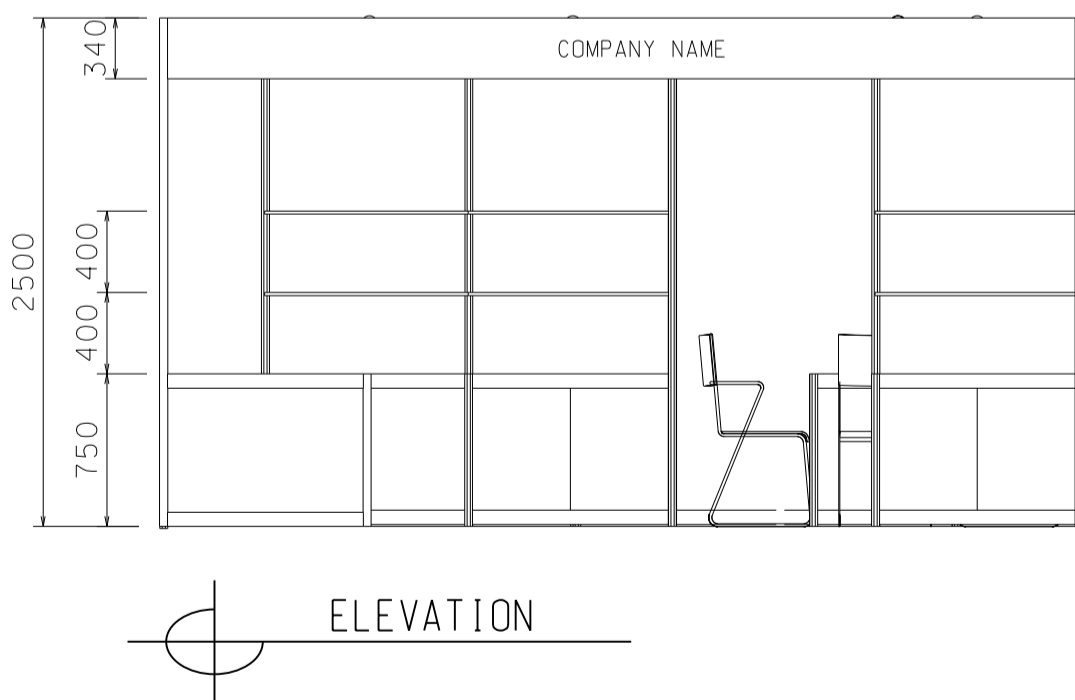

BOOTH SPECIFICATIONS 攤位規格		QTY.
	CABINET 連鎖地櫃 (1000L x 500W x 750H mm)	3
	WOODEN DISPLAY SHELF FLAT 層板 (2000W X 300D mm)	2
	WOODEN DISPLAY SHELF FLAT 層板 (1000W X 300D mm)	2
	13W LED LAMP SPOTLIGHT(YELLOW LIGHT) 13瓦特LED燈膽短臂射燈(黃光)	2
	13W LED LAMP LONGARMED SPOTLIGHT (YELLOW LIGHT) 13瓦特LED燈膽長臂射燈(黃光)	3
	MEETING TABLE 會議檯 (700W x 750D x 750H mm)	1
	BLACK LEATHER CHAIR 黑皮椅	2
	CEILING BEAM 天花樑	1.5M
	RUBBISH BIN & CARPET 廢紙箱及地毯 (9 sq.m.)	

3M x 3M Standard Booth with Meeting Room Specification (Right Corner)

三米乘三米標準攤位附設會議房規格(右邊角位)

BOOTH SPECIFICATIONS 攤位規格		QTY.
	CABINET 連鎖地櫃 (1000L x 500W x 750H mm)	3
	WOODEN DISPLAY SHELF FLAT 層板 (2000W X 300D mm)	2
	WOODEN DISPLAY SHELF FLAT 層板 (1000W X 300D mm)	2
	13W LED LAMP SPOTLIGHT(YELLOW LIGHT) 13瓦特LED燈膽短臂射燈(黃光)	2
	13W LED LAMP LONGARMED SPOTLIGHT (YELLOW LIGHT) 13瓦特LED燈膽長臂射燈(黃光)	3
	MEETING TABLE 會議檯 (700W x 750H mm)	1
	BLACK LEATHER CHAIR 黑皮椅	2
	CEILING BEAM 天花樑	1.5M
	RUBBISH BIN & CARPET 廢紙箱及地毯 (9 sq.m.)	

Hong Kong Baby Products Fair

香港嬰兒用品展

4.5M x 2M Standard Booth with Meeting Room Specification

四點五米乘二米標準攤位附設會議房規格

BOOTH SPECIFICATIONS 攤位規格		QTY.
	LOCKABLE CABINET 連鎖地櫃 (1000L x 500W x 750H mm)	3
	WOODEN DISPLAY SHELF FLAT 層板 (1000W X 300D mm)	6
	13W LED LAMP SPOTLIGHT(YELLOW LIGHT) 13瓦特LED燈膽短臂射燈 (黃光)	3
	13W LED LAMP LONGARMED SPOTLIGHT (YELLOW LIGHT) 13瓦特LED燈膽長臂射燈 (黃光)	2
	MEETING TABLE 會議檯 (700W x 700D x 750H mm)	1
	BLACK LEATHER CHAIR 黑皮椅	3
	DISPLAY PLATFORM 陳列組合	1
	RUBBISH BIN & CARPET 廢紙箱及地毯 (9 sq.m.)	