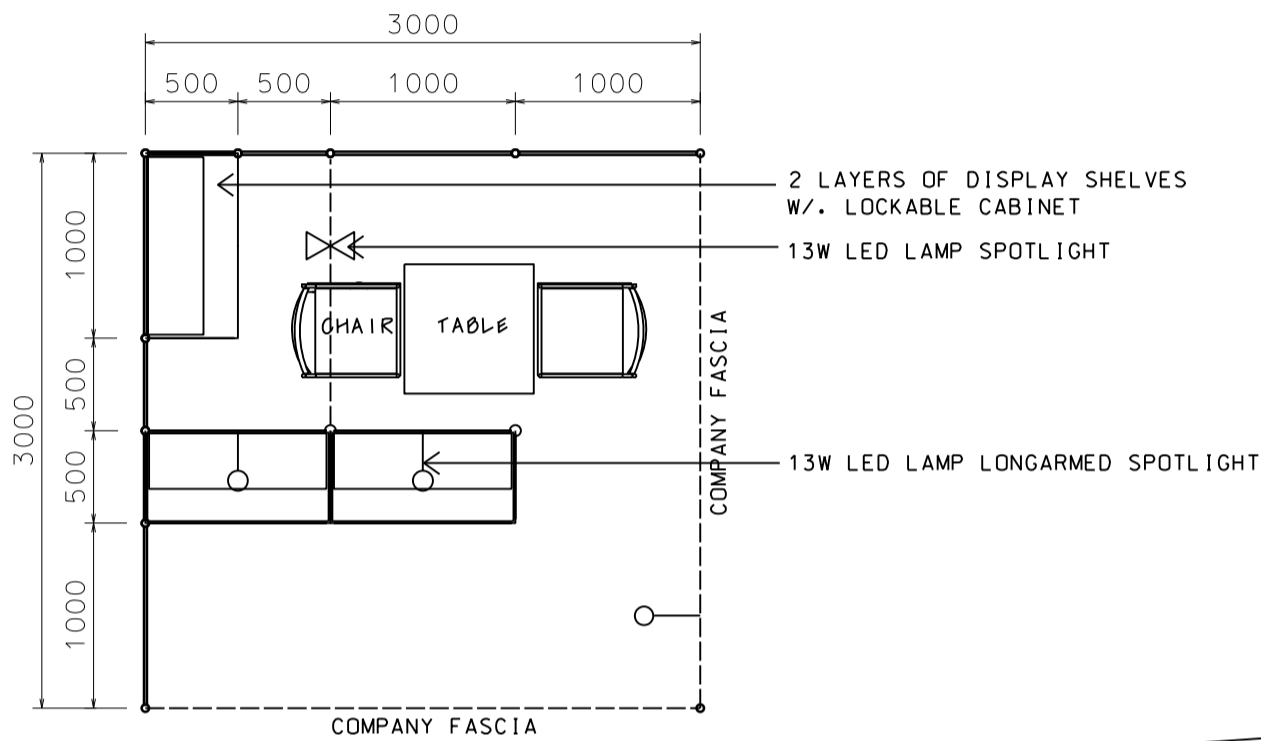

3M x 3M Standard Booth with Meeting Room Specification (Right Corner)

三米乘三米標準攤位附設會議房規格(右邊角位)

BOOTH SPECIFICATIONS 攤位規格		QTY.
	CABINET 連鎖地櫃 (1000L x 500W x 750H mm)	3
	WOODEN DISPLAY SHELF FLAT 層板 (2000W X 300D mm)	2
	WOODEN DISPLAY SHELF FLAT 層板 (1000W X 300D mm)	2
	13W LED LAMP SPOTLIGHT(YELLOW LIGHT) 13瓦特LED燈膽短臂射燈(黃光)	2
	13W LED LAMP LONGARMED SPOTLIGHT (YELLOW LIGHT) 13瓦特LED燈膽長臂射燈(黃光)	3
	MEETING TABLE 會議檯 (700W x 750H mm)	1
	BLACK LEATHER CHAIR 黑皮椅	2
	CEILING BEAM 天花樑	1.5M
	RUBBISH BIN & CARPET 廢紙箱及地毯 (9 sq.m.)