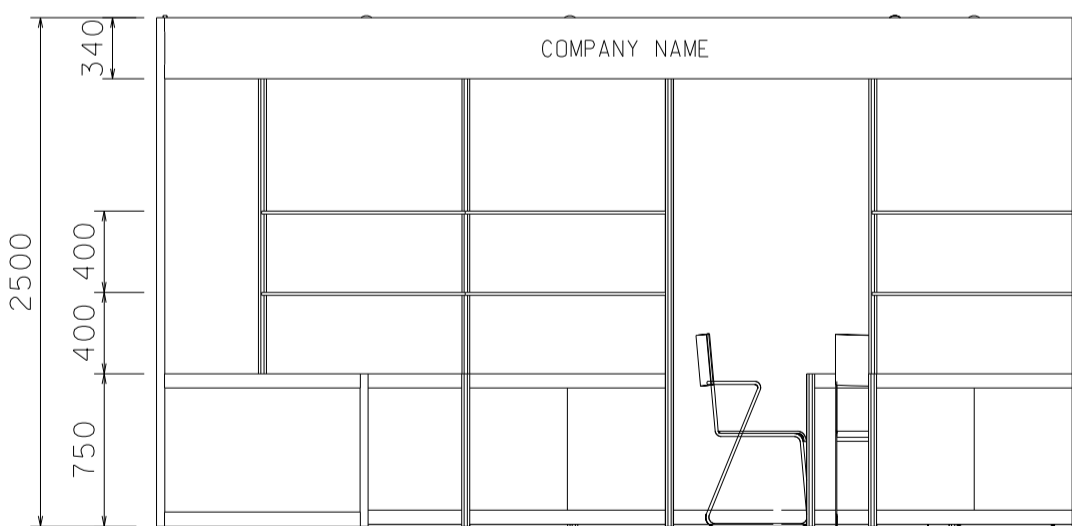

3M x 3M Standard Booth with Meeting Room Specification (Right Corner)

三米乘三米標準攤位附設會議房規格(右邊角位)

BOOTH SPECIFICATIONS 攤位規格		QTY.
	CABINET 連鎖地櫃 (1000L x 500W x 750H mm)	3
	WOODEN DISPLAY SHELF FLAT 層板 (2000W X 300D mm)	2
	WOODEN DISPLAY SHELF FLAT 層板 (1000W X 300D mm)	2
	13W LED LAMP SPOTLIGHT(YELLOW LIGHT) 13瓦特LED燈膽短臂射燈(黃光)	2
	13W LED LAMP LONGARMED SPOTLIGHT (YELLOW LIGHT) 13瓦特LED燈膽長臂射燈(黃光)	3
	MEETING TABLE 會議檯 (700W x 750H mm)	1
	BLACK LEATHER CHAIR 黑皮椅	2
	CEILING BEAM 天花樑	1.5M
	RUBBISH BIN & CARPET 廢紙箱及地毯 (9 sq.m.)	

Hong Kong Baby Products Fair

香港嬰兒用品展

4.5M x 2M Standard Booth with Meeting Room Specification

四點五米乘二米標準攤位附設會議房規格

BOOTH SPECIFICATIONS 攤位規格		QTY.
	LOCKABLE CABINET 連鎖地櫃 (1000L x 500W x 750H mm)	3
	WOODEN DISPLAY SHELF FLAT 層板 (1000W X 300D mm)	6
	13W LED LAMP SPOTLIGHT(YELLOW LIGHT) 13瓦特LED燈膽短臂射燈 (黃光)	3
	13W LED LAMP LONGARMED SPOTLIGHT (YELLOW LIGHT) 13瓦特LED燈膽長臂射燈 (黃光)	2
	MEETING TABLE 會議檯 (700W x 700D x 750H mm)	1
	BLACK LEATHER CHAIR 黑皮椅	3
	DISPLAY PLATFORM 陳列組合	1
	RUBBISH BIN & CARPET 廢紙箱及地毯 (9 sq.m.)	

Hong Kong Baby Products Fair

香港嬰兒用品展

4.5M x 2M Standard Booth with Meeting Room Specification (Left Corner)

四點五米乘二米標準攤位附設會議房規格(左邊角位)

PLAN

PERSPECTIVE

ELEVATION

BOOTH SPECIFICATIONS 攤位規格		QTY.
	LOCKABLE CABINET 連鎖地櫃 (1000L x 500W x 750H mm)	3
	WOODEN DISPLAY SHELF FLAT 層板 (1000W X 300D mm)	6
	13W LED LAMP SPOTLIGHT(YELLOW LIGHT) 13瓦特LED燈膽短臂射燈 (黃光)	3
	13W LED LAMP LONGARMED SPOTLIGHT (YELLOW LIGHT) 13瓦特LED燈膽長臂射燈 (黃光)	2
	MEETING TABLE 會議檯 (700W x 700D x 750H mm)	1
	BLACK LEATHER CHAIR 黑皮椅	3
	DISPLAY PLATFORM 陳列組合	1
	RUBBISH BIN & CARPET 廢紙箱及地毯 (9 sq.m.)	