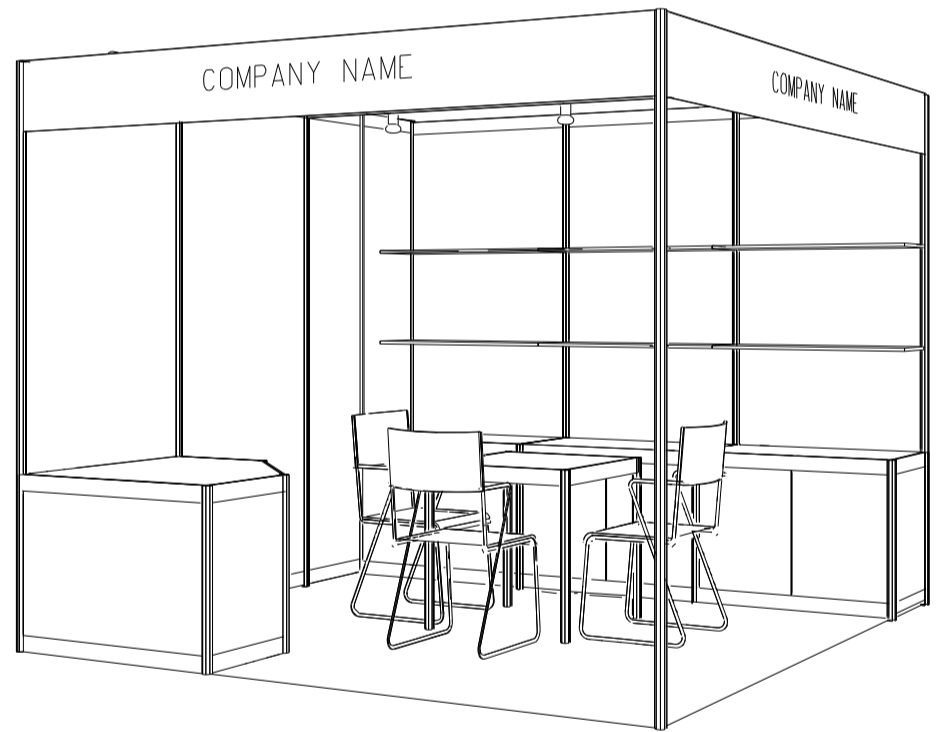

Hong Kong Baby Products Fair

香港嬰兒用品展

3M x 3M Standard Booth

三米乘三米標準攤位

BOOTH SPECIFICATIONS		QTY.
	LOCKABLE CABINET 1000L x 500W x 750H mm	3
	WOODEN DISPLAY SHELF FLAT (3000W X 300D mm)	2
	13W LED LAMP SPOTLIGHT (YELLOW LIGHT)	3
	13W LED LAMP LONGARMED SPOTLIGHT (YELLOW LIGHT)	2
	700W x 700D x 750H mm MEETING TABLE	1
	BLACK LEATHER CHAIR	3
	CEILING BEAM	3M
	DISPLAY PLATFORM	1
	RUBBISH BIN & CARPET (9sqm.)	

Hong Kong Baby Products Fair

香港嬰兒用品展

3M x 3M Left Corner Booth

三米乘三米左邊角位攤位

BOOTH SPECIFICATIONS		QTY.
	LOCKABLE CABINET 1000L x 500W x 750H mm	3
	WOODEN DISPLAY SHELF FLAT (3000W X 300D mm)	2
	13W LED LAMP SPOTLIGHT (YELLOW LIGHT)	3
	13W LED LAMP LONGARMED SPOTLIGHT (YELLOW LIGHT)	2
	700W x 700D x 750H mm MEETING TABLE	1
	BLACK LEATHER CHAIR	3
	CEILING BEAM	3M
	DISPLAY PLATFORM	1
	RUBBISH BIN & CARPET (9sqm.)	

Hong Kong Baby Products Fair

香港嬰兒用品展

3M x 3M Right Corner Booth

三米乘三米右邊角位攤位

BOOTH SPECIFICATIONS		QTY.
	LOCKABLE CABINET 1000L x 500W x 750H mm	3
	WOODEN DISPLAY SHELF FLAT (3000W X 300D mm)	2
	13W LED LAMP SPOTLIGHT (YELLOW LIGHT)	3
	13W LED LAMP LONGARMED SPOTLIGHT (YELLOW LIGHT)	2
	700W x 700D x 750H mm MEETING TABLE	1
	BLACK LEATHER CHAIR	3
	CEILING BEAM	3M
	DISPLAY PLATFORM	1
	RUBBISH BIN & CARPET (9sqm.)	

3M x 3M Standard Booth with Meeting Room Specification

三米乘三米標準攤位附設會議房規格

PLAN

PERSPECTIVE

ELEVATION

BOOTH SPECIFICATIONS 攤位規格		QTY.
	CABINET 連鎖地櫃 (1000L x 500W x 750H mm)	3
	WOODEN DISPLAY SHELF FLAT 層板 (2000W X 300D mm)	2
	WOODEN DISPLAY SHELF FLAT 層板 (1000W X 300D mm)	2
	13W LED LAMP SPOTLIGHT (YELLOW LIGHT) 13瓦特LED燈膽短臂射燈 (黃光)	2
	13W LED LAMP LONGARMED SPOTLIGHT (YELLOW LIGHT) 13瓦特LED燈膽長臂射燈 (黃光)	3
	MEETING TABLE 會議檯 (700W x 700D x 750H mm)	1
	BLACK LEATHER CHAIR 黑皮椅	2
	CEILING BEAM 天花樑	1.5M
	RUBBISH BIN & CARPET 廢紙箱及地毯 (9 sq.m.)	