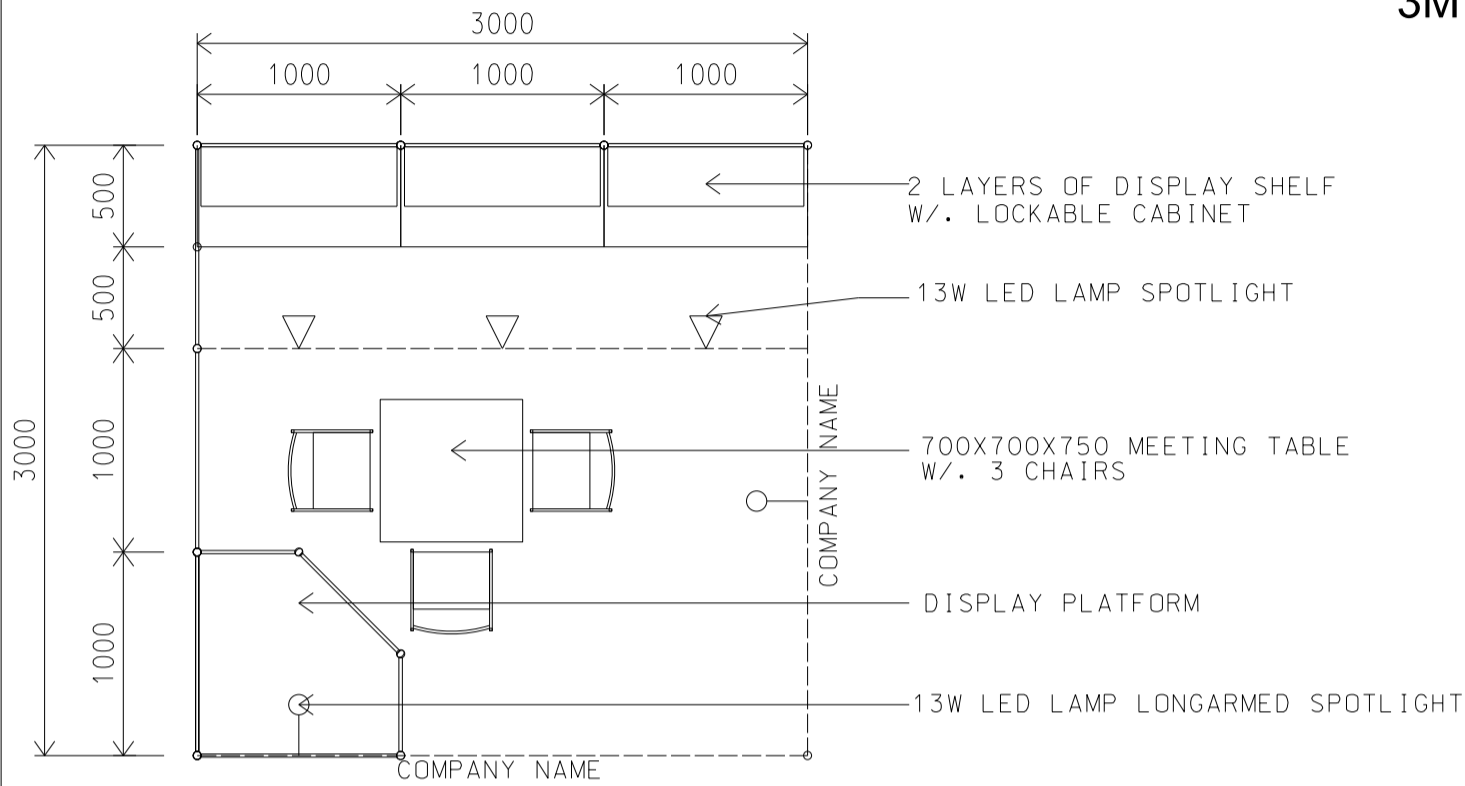

Hong Kong Baby Products Fair

香港嬰兒用品展

3M x 3M Standard Booth

三米乘三米標準攤位

BOOTH SPECIFICATIONS		QTY.
	LOCKABLE CABINET 1000L x 500W x 750H mm	3
	WOODEN DISPLAY SHELF FLAT (3000W X 300D mm)	2
	13W LED LAMP SPOTLIGHT (YELLOW LIGHT)	3
	13W LED LAMP LONGARMED SPOTLIGHT (YELLOW LIGHT)	2
	700W x 700D x 750H mm MEETING TABLE	1
	BLACK LEATHER CHAIR	3
	CEILING BEAM	3M
	DISPLAY PLATFORM	1
	RUBBISH BIN & CARPET (9sqm.)	

Hong Kong Baby Products Fair

香港嬰兒用品展

3M x 3M Left Corner Booth

三米乘三米左邊角位攤位

BOOTH SPECIFICATIONS		QTY.
	LOCKABLE CABINET 1000L x 500W x 750H mm	3
	WOODEN DISPLAY SHELF FLAT (3000W X 300D mm)	2
	13W LED LAMP SPOTLIGHT (YELLOW LIGHT)	3
	13W LED LAMP LONGARMED SPOTLIGHT (YELLOW LIGHT)	2
	700W x 700D x 750H mm MEETING TABLE	1
	BLACK LEATHER CHAIR	3
	CEILING BEAM	3M
	DISPLAY PLATFORM	1
	RUBBISH BIN & CARPET (9sqm.)	

Hong Kong Baby Products Fair

香港嬰兒用品展

3M x 3M Right Corner Booth

三米乘三米右邊角位攤位

BOOTH SPECIFICATIONS		QTY.
	LOCKABLE CABINET 1000L x 500W x 750H mm	3
	WOODEN DISPLAY SHELF FLAT (3000W X 300D mm)	2
	13W LED LAMP SPOTLIGHT (YELLOW LIGHT)	3
	13W LED LAMP LONGARMED SPOTLIGHT (YELLOW LIGHT)	2
	700W x 700D x 750H mm MEETING TABLE	1
	BLACK LEATHER CHAIR	3
	CEILING BEAM	3M
	DISPLAY PLATFORM	1
	RUBBISH BIN & CARPET (9sqm.)	

3M x 3M Standard Booth with Meeting Room Specification

三米乘三米標準攤位附設會議房規格

PLAN

PERSPECTIVE

ELEVATION

BOOTH SPECIFICATIONS 攤位規格		QTY.
	CABINET 連鎖地櫃 (1000L x 500W x 750H mm)	3
	WOODEN DISPLAY SHELF FLAT 層板 (2000W X 300D mm)	2
	WOODEN DISPLAY SHELF FLAT 層板 (1000W X 300D mm)	2
	13W LED LAMP SPOTLIGHT (YELLOW LIGHT) 13瓦特LED燈膽短臂射燈 (黃光)	2
	13W LED LAMP LONGARMED SPOTLIGHT (YELLOW LIGHT) 13瓦特LED燈膽長臂射燈 (黃光)	3
	MEETING TABLE 會議檯 (700W x 700D x 750H mm)	1
	BLACK LEATHER CHAIR 黑皮椅	2
	CEILING BEAM 天花樑	1.5M
	RUBBISH BIN & CARPET 廢紙箱及地毯 (9 sq.m.)	