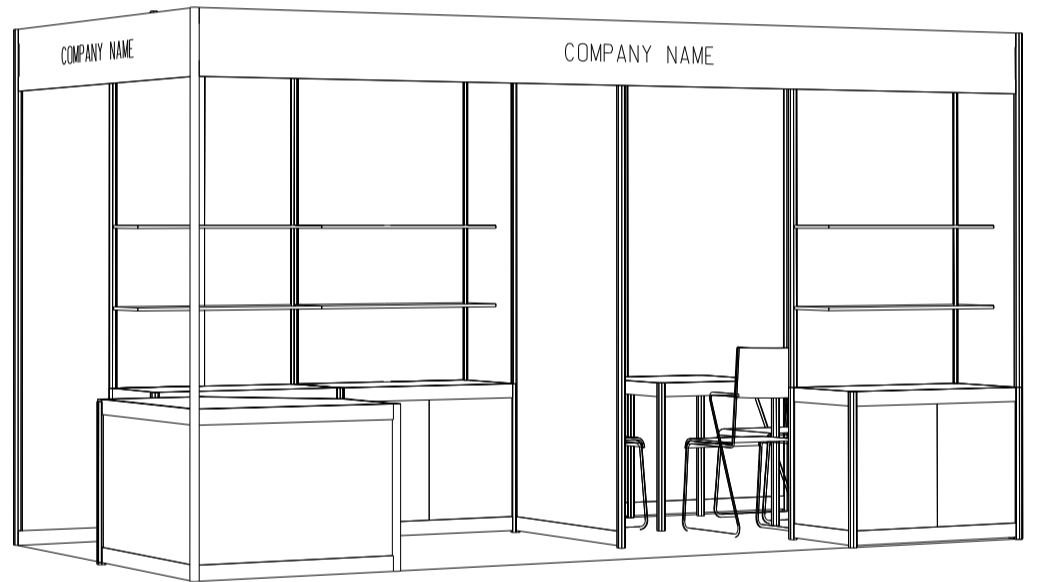

Hong Kong Baby Products Fair

香港嬰兒用品展

4.5M x 2M Standard Booth with Meeting Room Specification

四點五米乘二米標準攤位附設會議房規格

BOOTH SPECIFICATIONS 攤位規格		QTY.
	LOCKABLE CABINET 連鎖地櫃 (1000L x 500W x 750H mm)	3
	WOODEN DISPLAY SHELF FLAT 層板 (1000W X 300D mm)	6
	13W LED LAMP SPOTLIGHT(YELLOW LIGHT) 13瓦特LED燈膽短臂射燈 (黃光)	3
	13W LED LAMP LONGARMED SPOTLIGHT (YELLOW LIGHT) 13瓦特LED燈膽長臂射燈 (黃光)	2
	MEETING TABLE 會議檯 (700W x 700D x 750H mm)	1
	BLACK LEATHER CHAIR 黑皮椅	3
	DISPLAY PLATFORM 陳列組合	1
	RUBBISH BIN & CARPET 廢紙箱及地毯 (9 sq.m.)	

Hong Kong Baby Products Fair

香港嬰兒用品展

4.5M x 2M Standard Booth with Meeting Room Specification (Left Corner)

四點五米乘二米標準攤位附設會議房規格(左邊角位)

PLAN

PERSPECTIVE

ELEVATION

BOOTH SPECIFICATIONS 攤位規格		QTY.
	LOCKABLE CABINET 連鎖地櫃 (1000L x 500W x 750H mm)	3
	WOODEN DISPLAY SHELF FLAT 層板 (1000W X 300D mm)	6
	13W LED LAMP SPOTLIGHT(YELLOW LIGHT) 13瓦特LED燈膽短臂射燈 (黃光)	3
	13W LED LAMP LONGARMED SPOTLIGHT (YELLOW LIGHT) 13瓦特LED燈膽長臂射燈 (黃光)	2
	MEETING TABLE 會議檯 (700W x 700D x 750H mm)	1
	BLACK LEATHER CHAIR 黑皮椅	3
	DISPLAY PLATFORM 陳列組合	1
	RUBBISH BIN & CARPET 廢紙箱及地毯 (9 sq.m.)	

*The Hong Kong Trade Development Council reserves the right to change the configuration if necessary.

*如有需要，香港貿易發展局有權更改攤位結構。

Hong Kong Baby Products Fair

香港嬰兒用品展

4.5M x 2M Standard Booth with Meeting Room Specification (Right Corner)

四點五米乘二米標準攤位附設會議房規格(右邊角位)

BOOTH SPECIFICATIONS 攤位規格		QTY.
	LOCKABLE CABINET 連鎖地櫃 (1000L x 500W x 750H mm)	3
	WOODEN DISPLAY SHELF FLAT 層板 (1000W X 300D mm)	6
	13W LED LAMP SPOTLIGHT(YELLOW LIGHT) 13瓦特LED燈膽短臂射燈 (黃光)	3
	13W LED LAMP LONGARMED SPOTLIGHT (YELLOW LIGHT) 13瓦特LED燈膽長臂射燈 (黃光)	2
	MEETING TABLE 會議檯 (700W x 700D x 750H mm)	1
	BLACK LEATHER CHAIR 黑皮椅	3
	DISPLAY PLATFORM 陳列組合	1
	RUBBISH BIN & CARPET 廢紙箱及地毯 (9 sq.m.)	