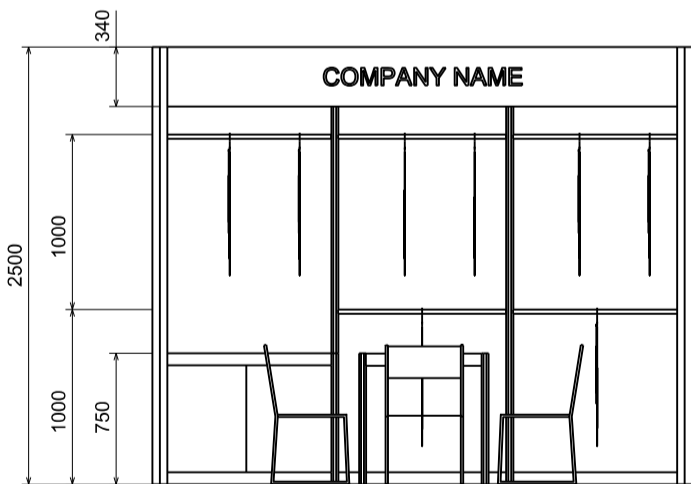

四點五米乘二米標準攤位附設會議房規格(右邊角位)

BOOTH SPECIFICATIONS 攤位規格		QTY.
	LOCKABLE CABINET 連鎖地櫃 (1000L x 500W x 750H mm)	3
	WOODEN DISPLAY SHELF FLAT 層板 (1000W X 300D mm)	6
	13W LED LAMP SPOTLIGHT(YELLOW LIGHT) 13瓦特LED燈膽短臂射燈 (黃光)	3
	13W LED LAMP LONGARMED SPOTLIGHT (YELLOW LIGHT) 13瓦特LED燈膽長臂射燈 (黃光)	2
	MEETING TABLE 會議檯 (700W x 700D x 750H mm)	1
	BLACK LEATHER CHAIR 黑皮椅	3
	DISPLAY PLATFORM 陳列組合	1
	RUBBISH BIN & CARPET 廢紙箱及地毯 (9 sq.m.)	

Hong Kong Baby Products Fair

香港嬰兒用品展

3M x 3M Standard Garment Booth

三米乘三米標準成衣展台

PLAN
平面圖

PERSPECTIVE
透視圖

ELEVATION
正面圖

BOOTH SPECIFICATIONS 攤位規格		QTY.
	1000W x 500D x 750H CABINET 有鎖儲物櫃	1
	GARMENT RAIL 掛衣通	5
	13W LED LAMP SPOTLIGHT (YELLOW LIGHT) 13瓦特LED燈膽短臂射燈 (黃光)	3
	13W LED LAMP LONGARMED SPOTLIGHT (YELLOW LIGHT) 13瓦特LED燈膽長臂射燈 (黃光)	2
	700W x 700D x 750H MEETING TABLE 會議桌 (正方檯)	1
	BLACK LEATHER CHAIR 黑皮椅	3
---	CEILING BEAM 天花樑	3M
	RUBBISH BIN & CARPET (9sqm.) 廢紙箱及地毯	

三米乘三米標準成衣展台（左邊角位）

BOOTH SPECIFICATIONS 攤位規格		QTY.
	1000W x 500D x 750H CABINET 有鎖儲物櫃	1
	GARMENT RAIL 掛衣通	5
	13W LED LAMP SPOTLIGHT (YELLOW LIGHT) 13瓦特LED燈膽短臂射燈（黃光）	3
	13W LED LAMP LONGARMED SPOTLIGHT (YELLOW LIGHT) 13瓦特LED燈膽長臂射燈（黃光）	2
	700W x 700D x 750H MEETING TABLE 會議桌（正方檯）	1
	BLACK LEATHER CHAIR 黑皮椅	3
---	CEILING BEAM 天花樑	3M
	RUBBISH BIN & CARPET (9sqm.) 廢紙箱及地毯	