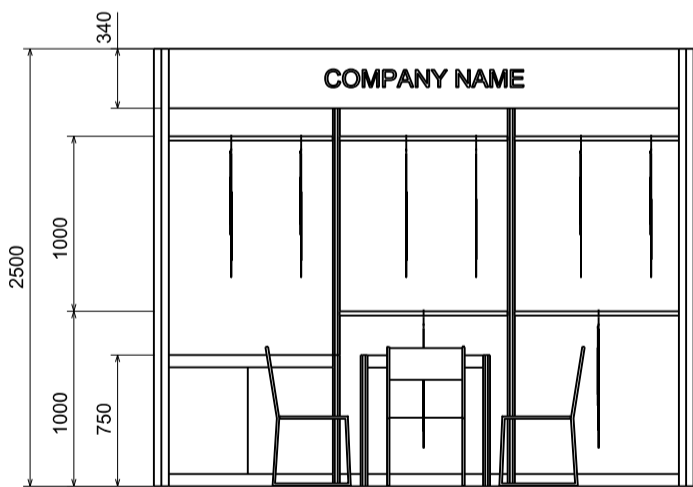

Hong Kong Baby Products Fair

香港嬰兒用品展

3M x 3M Standard Garment Booth

三米乘三米標準成衣展台

PLAN
平面圖

PERSPECTIVE
透視圖

ELEVATION
正面圖

BOOTH SPECIFICATIONS 攤位規格		QTY.
	1000W x 500D x 750H CABINET 有鎖儲物櫃	1
	GARMENT RAIL 掛衣通	5
	13W LED LAMP SPOTLIGHT (YELLOW LIGHT) 13瓦特LED燈膽短臂射燈 (黃光)	3
	13W LED LAMP LONGARMED SPOTLIGHT (YELLOW LIGHT) 13瓦特LED燈膽長臂射燈 (黃光)	2
	700W x 700D x 750H MEETING TABLE 會議桌 (正方檯)	1
	BLACK LEATHER CHAIR 黑皮椅	3
---	CEILING BEAM 天花樑	3M
	RUBBISH BIN & CARPET (9sqm.) 廢紙箱及地毯	

Garment hanger will not be included as basic booth facilities.

攤位設施不包括衣架

*The Hong Kong Trade Development Council reserves the right to change the configuration if necessary.

*如有需要, 香港貿易發展局有權更改攤位結構。

3M x 3M Standard Garment Booth (Left Corner)

三米乘三米標準成衣展台（左邊角位）

BOOTH SPECIFICATIONS 攤位規格		QTY.
	1000W x 500D x 750H CABINET 有鎖儲物櫃	1
	GARMENT RAIL 掛衣通	5
	13W LED LAMP SPOTLIGHT (YELLOW LIGHT) 13瓦特LED燈膽短臂射燈（黃光）	3
	13W LED LAMP LONGARMED SPOTLIGHT (YELLOW LIGHT) 13瓦特LED燈膽長臂射燈（黃光）	2
	700W x 700D x 750H MEETING TABLE 會議桌（正方檯）	1
	BLACK LEATHER CHAIR 黑皮椅	3
---	CEILING BEAM 天花樑	3M
	RUBBISH BIN & CARPET (9sqm.) 廢紙箱及地毯	