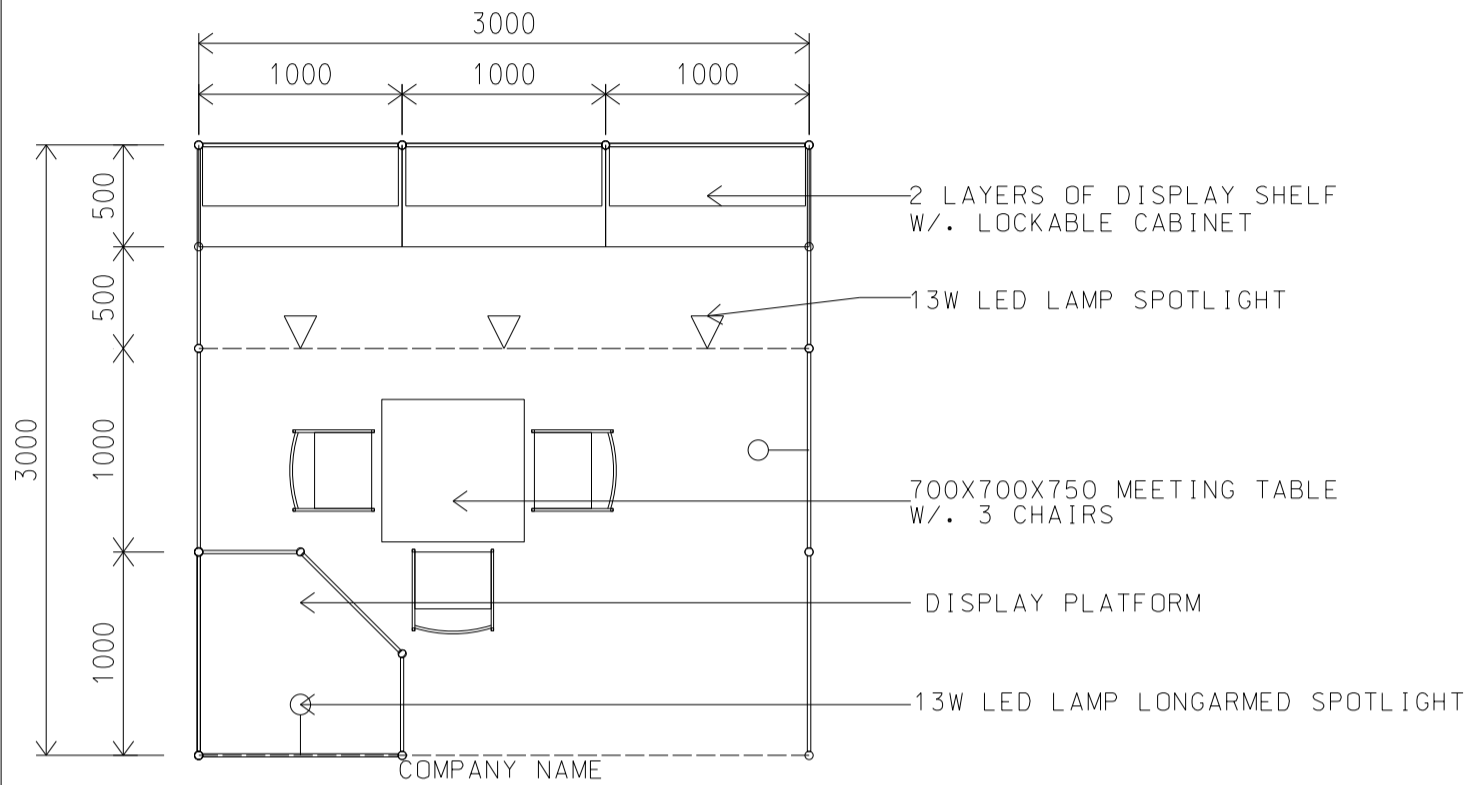

Hong Kong Baby Products Fair

香港嬰兒用品展

3M x 3M Standard Booth

三米乘三米標準攤位

BOOTH SPECIFICATIONS		QTY.
	LOCKABLE CABINET 1000L x 500W x 750H mm	3
	WOODEN DISPLAY SHELF FLAT (3000W X 300D mm)	2
	13W LED LAMP SPOTLIGHT (YELLOW LIGHT)	3
	13W LED LAMP LONGARMED SPOTLIGHT (YELLOW LIGHT)	2
	700W x 700D x 750H mm MEETING TABLE	1
	BLACK LEATHER CHAIR	3
	CEILING BEAM	3M
	DISPLAY PLATFORM	1
	RUBBISH BIN & CARPET (9sqm.)	

Hong Kong Baby Products Fair

香港嬰兒用品展

3M x 3M Left Corner Booth

三米乘三米左邊角位攤位

BOOTH SPECIFICATIONS		QTY.
	LOCKABLE CABINET 1000L x 500W x 750H mm	3
	WOODEN DISPLAY SHELF FLAT (3000W X 300D mm)	2
	13W LED LAMP SPOTLIGHT (YELLOW LIGHT)	3
	13W LED LAMP LONGARMED SPOTLIGHT (YELLOW LIGHT)	2
	700W x 700D x 750H mm MEETING TABLE	1
	BLACK LEATHER CHAIR	3
	CEILING BEAM	3M
	DISPLAY PLATFORM	1
	RUBBISH BIN & CARPET (9sqm.)	

Hong Kong Baby Products Fair

香港嬰兒用品展

3M x 3M Right Corner Booth

三米乘三米右邊角位攤位

BOOTH SPECIFICATIONS		QTY.
	LOCKABLE CABINET 1000L x 500W x 750H mm	3
	WOODEN DISPLAY SHELF FLAT (3000W X 300D mm)	2
	13W LED LAMP SPOTLIGHT (YELLOW LIGHT)	3
	13W LED LAMP LONGARMED SPOTLIGHT (YELLOW LIGHT)	2
	700W x 700D x 750H mm MEETING TABLE	1
	BLACK LEATHER CHAIR	3
	CEILING BEAM	3M
	DISPLAY PLATFORM	1
	RUBBISH BIN & CARPET (9sqm.)	

3M x 3M Standard Booth with Meeting Room Specification

三米乘三米標準攤位附設會議房規格

PLAN

PERSPECTIVE

ELEVATION

BOOTH SPECIFICATIONS 攤位規格		QTY.
	CABINET 連鎖地櫃 (1000L x 500W x 750H mm)	3
	WOODEN DISPLAY SHELF FLAT 層板 (2000W X 300D mm)	2
	WOODEN DISPLAY SHELF FLAT 層板 (1000W X 300D mm)	2
	13W LED LAMP SPOTLIGHT (YELLOW LIGHT) 13瓦特LED燈膽短臂射燈 (黃光)	2
	13W LED LAMP LONGARMED SPOTLIGHT (YELLOW LIGHT) 13瓦特LED燈膽長臂射燈 (黃光)	3
	MEETING TABLE 會議檯 (700W x 700D x 750H mm)	1
	BLACK LEATHER CHAIR 黑皮椅	2
	CEILING BEAM 天花樑	1.5M
	RUBBISH BIN & CARPET 廢紙箱及地毯 (9 sq.m.)	