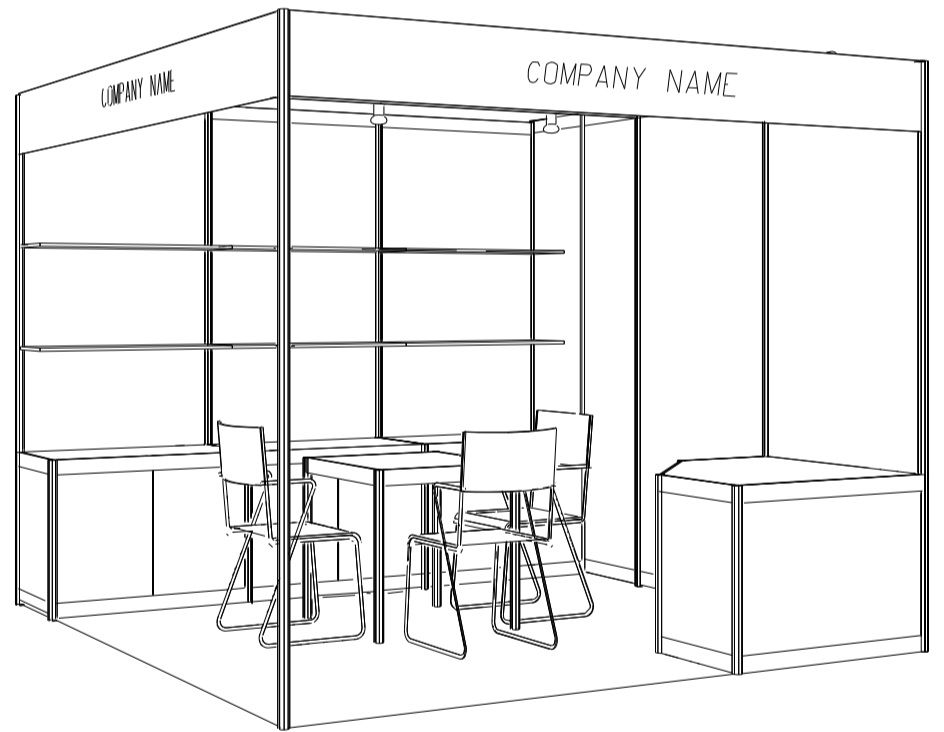

Hong Kong Baby Products Fair

香港嬰兒用品展

3M x 3M Standard Booth

三米乘三米標準攤位

BOOTH SPECIFICATIONS		QTY.
	LOCKABLE CABINET 1000L x 500W x 750H mm	3
	WOODEN DISPLAY SHELF FLAT (3000W X 300D mm)	2
	13W LED LAMP SPOTLIGHT (YELLOW LIGHT)	3
	13W LED LAMP LONGARMED SPOTLIGHT (YELLOW LIGHT)	2
	700W x 700D x 750H mm MEETING TABLE	1
	BLACK LEATHER CHAIR	3
	CEILING BEAM	3M
	DISPLAY PLATFORM	1
	RUBBISH BIN & CARPET (9sqm.)	

Hong Kong Baby Products Fair

香港嬰兒用品展

3M x 3M Left Corner Booth

三米乘三米左邊角位攤位

BOOTH SPECIFICATIONS		QTY.
	LOCKABLE CABINET 1000L x 500W x 750H mm	3
	WOODEN DISPLAY SHELF FLAT (3000W X 300D mm)	2
	13W LED LAMP SPOTLIGHT (YELLOW LIGHT)	3
	13W LED LAMP LONGARMED SPOTLIGHT (YELLOW LIGHT)	2
	700W x 700D x 750H mm MEETING TABLE	1
	BLACK LEATHER CHAIR	3
	CEILING BEAM	3M
	DISPLAY PLATFORM	1
	RUBBISH BIN & CARPET (9sqm.)	

Hong Kong Baby Products Fair

香港嬰兒用品展

3M x 3M Right Corner Booth

三米乘三米右邊角位攤位

BOOTH SPECIFICATIONS		QTY.
	LOCKABLE CABINET 1000L x 500W x 750H mm	3
	WOODEN DISPLAY SHELF FLAT (3000W X 300D mm)	2
	13W LED LAMP SPOTLIGHT (YELLOW LIGHT)	3
	13W LED LAMP LONGARMED SPOTLIGHT (YELLOW LIGHT)	2
	700W x 700D x 750H mm MEETING TABLE	1
	BLACK LEATHER CHAIR	3
	CEILING BEAM	3M
	DISPLAY PLATFORM	1
	RUBBISH BIN & CARPET (9sqm.)	

3M x 3M Standard Booth with Meeting Room Specification

三米乘三米標準攤位附設會議房規格

PLAN

PERSPECTIVE

ELEVATION

BOOTH SPECIFICATIONS 攤位規格		QTY.
	CABINET 連鎖地櫃 (1000L x 500W x 750H mm)	3
	WOODEN DISPLAY SHELF FLAT 層板 (2000W X 300D mm)	2
	WOODEN DISPLAY SHELF FLAT 層板 (1000W X 300D mm)	2
	13W LED LAMP SPOTLIGHT (YELLOW LIGHT) 13瓦特LED燈膽短臂射燈 (黃光)	2
	13W LED LAMP LONGARMED SPOTLIGHT (YELLOW LIGHT) 13瓦特LED燈膽長臂射燈 (黃光)	3
	MEETING TABLE 會議檯 (700W x 700D x 750H mm)	1
	BLACK LEATHER CHAIR 黑皮椅	2
	CEILING BEAM 天花樑	1.5M
	RUBBISH BIN & CARPET 廢紙箱及地毯 (9 sq.m.)	