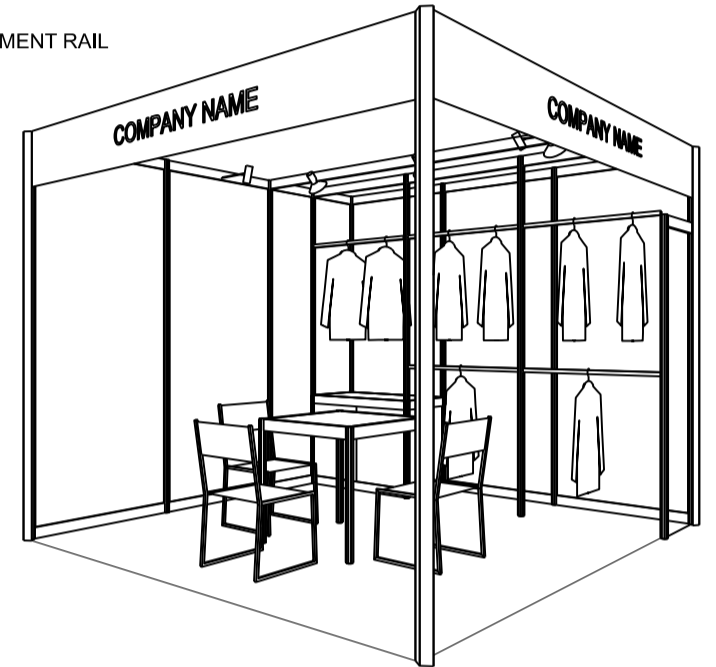

三米乘三米標準成衣展台（左邊角位）

BOOTH SPECIFICATIONS 攤位規格		QTY.
	1000W x 500D x 750H CABINET 有鎖儲物櫃	1
	GARMENT RAIL 掛衣通	5
	13W LED LAMP SPOTLIGHT (YELLOW LIGHT) 13瓦特LED燈膽短臂射燈（黃光）	3
	13W LED LAMP LONGARMED SPOTLIGHT (YELLOW LIGHT) 13瓦特LED燈膽長臂射燈（黃光）	2
	700W x 700D x 750H MEETING TABLE 會議桌（正方檯）	1
	BLACK LEATHER CHAIR 黑皮椅	3
---	CEILING BEAM 天花樑	3M
	RUBBISH BIN & CARPET (9sqm.) 廢紙箱及地毯	

Garment hanger will not be included as basic booth facilities.

攤位設施不包括衣架

*The Hong Kong Trade Development Council reserves the right to change the configuration if necessary.

*如有需要，香港貿易發展局有權更改攤位結構。

Hong Kong Baby Products Fair

香港嬰兒用品展

3M x 3M Standard Garment Booth (Right Corner)

三米乘三米標準成衣展台 (右邊角位)

PERSPECTIVE
透視圖

PLAN
平面圖

ELEVATION
正面圖

SIDE ELEVATION
側視圖

BOOTH SPECIFICATIONS 攤位規格		QTY.
	1000W x 500D x 750H CABINET 有鎖儲物櫃	1
	GARMENT RAIL 掛衣通	5
	13W LED LAMP SPOTLIGHT (YELLOW LIGHT) 13瓦特LED燈膽短臂射燈 (黃光)	3
	13W LED LAMP LONGARMED SPOTLIGHT (YELLOW LIGHT) 13瓦特LED燈膽長臂射燈 (黃光)	2
	700W x 700D x 750H MEETING TABLE 會議桌 (正方檯)	1
	BLACK LEATHER CHAIR 黑皮椅	3
---	CEILING BEAM 天花樑	3M
	RUBBISH BIN & CARPET (9sqm.) 廢紙箱及地毯	