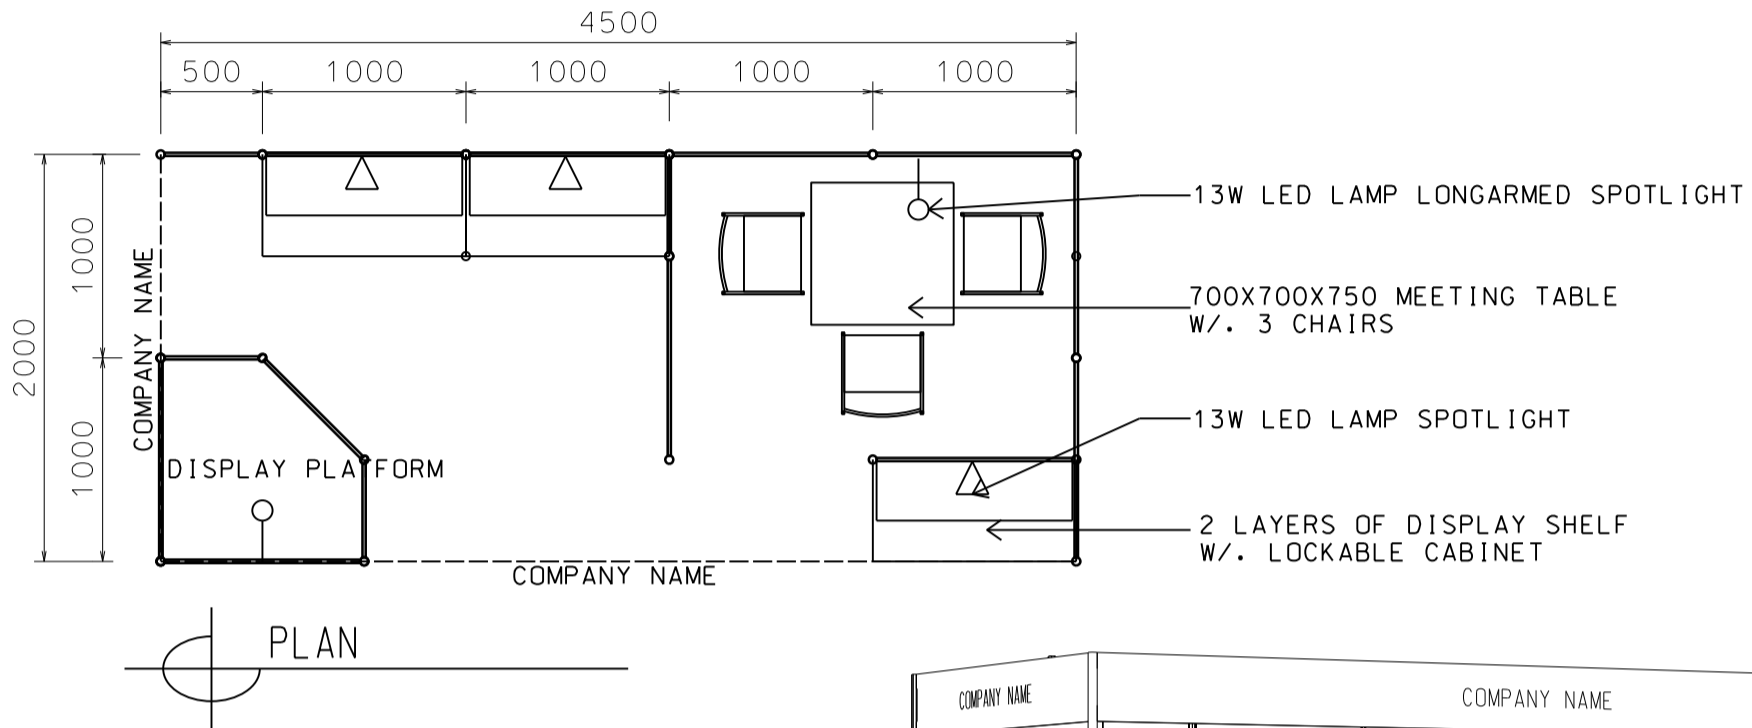

3M x 3M Standard Booth with Meeting Room Specification (Right Corner)

三米乘三米標準攤位附設會議房規格(右邊角位)

BOOTH SPECIFICATIONS 攤位規格		QTY.
	CABINET 連鎖地櫃 (1000L x 500W x 750H mm)	3
	WOODEN DISPLAY SHELF FLAT 層板 (2000W X 300D mm)	2
	WOODEN DISPLAY SHELF FLAT 層板 (1000W X 300D mm)	2
	13W LED LAMP SPOTLIGHT(YELLOW LIGHT) 13瓦特LED燈膽短臂射燈(黃光)	2
	13W LED LAMP LONGARMED SPOTLIGHT (YELLOW LIGHT) 13瓦特LED燈膽長臂射燈(黃光)	3
	MEETING TABLE 會議檯 (700W x 750H mm)	1
	BLACK LEATHER CHAIR 黑皮椅	2
	CEILING BEAM 天花樑	1.5M
	RUBBISH BIN & CARPET 廢紙箱及地毯 (9 sq.m.)	

Hong Kong Baby Products Fair

香港嬰兒用品展

4.5M x 2M Standard Booth with Meeting Room Specification

四點五米乘二米標準攤位附設會議房規格

BOOTH SPECIFICATIONS 攤位規格		QTY.
	LOCKABLE CABINET 連鎖地櫃 (1000L x 500W x 750H mm)	3
	WOODEN DISPLAY SHELF FLAT 層板 (1000W X 300D mm)	6
	13W LED LAMP SPOTLIGHT(YELLOW LIGHT) 13瓦特LED燈膽短臂射燈 (黃光)	3
	13W LED LAMP LONGARMED SPOTLIGHT (YELLOW LIGHT) 13瓦特LED燈膽長臂射燈 (黃光)	2
	MEETING TABLE 會議檯 (700W x 700D x 750H mm)	1
	BLACK LEATHER CHAIR 黑皮椅	3
	DISPLAY PLATFORM 陳列組合	1
	RUBBISH BIN & CARPET 廢紙箱及地毯 (9 sq.m.)	

Hong Kong Baby Products Fair

香港嬰兒用品展

4.5M x 2M Standard Booth with Meeting Room Specification (Left Corner)

四點五米乘二米標準攤位附設會議房規格(左邊角位)

PLAN

PERSPECTIVE

ELEVATION

BOOTH SPECIFICATIONS 攤位規格		QTY.
	LOCKABLE CABINET 連鎖地櫃 (1000L x 500W x 750H mm)	3
	WOODEN DISPLAY SHELF FLAT 層板 (1000W X 300D mm)	6
	13W LED LAMP SPOTLIGHT(YELLOW LIGHT) 13瓦特LED燈膽短臂射燈 (黃光)	3
	13W LED LAMP LONGARMED SPOTLIGHT (YELLOW LIGHT) 13瓦特LED燈膽長臂射燈 (黃光)	2
	MEETING TABLE 會議檯 (700W x 700D x 750H mm)	1
	BLACK LEATHER CHAIR 黑皮椅	3
	DISPLAY PLATFORM 陳列組合	1
	RUBBISH BIN & CARPET 廢紙箱及地毯 (9 sq.m.)	