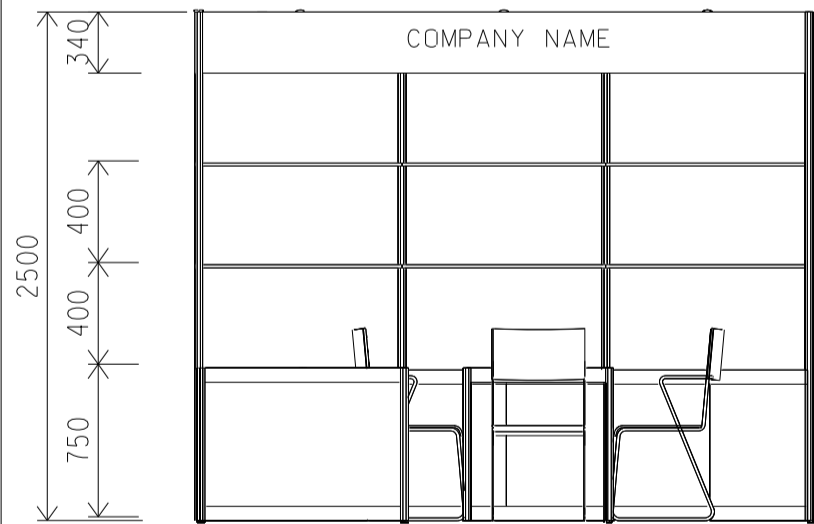

Hong Kong Baby Products Fair

香港嬰兒用品展

3M x 3M Standard Booth

三米乘三米標準攤位

BOOTH SPECIFICATIONS		QTY.
	LOCKABLE CABINET 1000L x 500W x 750H mm	3
	WOODEN DISPLAY SHELF FLAT (3000W X 300D mm)	2
	13W LED LAMP SPOTLIGHT (YELLOW LIGHT)	3
	13W LED LAMP LONGARMED SPOTLIGHT (YELLOW LIGHT)	2
	700W x 700D x 750H mm MEETING TABLE	1
	BLACK LEATHER CHAIR	3
	CEILING BEAM	3M
	DISPLAY PLATFORM	1
	RUBBISH BIN & CARPET (9sqm.)	

Hong Kong Baby Products Fair

香港嬰兒用品展

3M x 3M Left Corner Booth

三米乘三米左邊角位攤位

BOOTH SPECIFICATIONS		QTY.
	LOCKABLE CABINET 1000L x 500W x 750H mm	3
	WOODEN DISPLAY SHELF FLAT (3000W X 300D mm)	2
	13W LED LAMP SPOTLIGHT (YELLOW LIGHT)	3
	13W LED LAMP LONGARMED SPOTLIGHT (YELLOW LIGHT)	2
	700W x 700D x 750H mm MEETING TABLE	1
	BLACK LEATHER CHAIR	3
	CEILING BEAM	3M
	DISPLAY PLATFORM	1
	RUBBISH BIN & CARPET (9sqm.)	

Hong Kong Baby Products Fair

香港嬰兒用品展

3M x 3M Right Corner Booth

三米乘三米右邊角位攤位

BOOTH SPECIFICATIONS		QTY.
	LOCKABLE CABINET 1000L x 500W x 750H mm	3
	WOODEN DISPLAY SHELF FLAT (3000W X 300D mm)	2
	13W LED LAMP SPOTLIGHT (YELLOW LIGHT)	3
	13W LED LAMP LONGARMED SPOTLIGHT (YELLOW LIGHT)	2
	700W x 700D x 750H mm MEETING TABLE	1
	BLACK LEATHER CHAIR	3
	CEILING BEAM	3M
	DISPLAY PLATFORM	1
	RUBBISH BIN & CARPET (9sqm.)	

3M x 3M Standard Booth with Meeting Room Specification

三米乘三米標準攤位附設會議房規格

PLAN

PERSPECTIVE

ELEVATION

BOOTH SPECIFICATIONS 攤位規格		QTY.
	CABINET 連鎖地櫃 (1000L x 500W x 750H mm)	3
	WOODEN DISPLAY SHELF FLAT 層板 (2000W X 300D mm)	2
	WOODEN DISPLAY SHELF FLAT 層板 (1000W X 300D mm)	2
	13W LED LAMP SPOTLIGHT (YELLOW LIGHT) 13瓦特LED燈膽短臂射燈 (黃光)	2
	13W LED LAMP LONGARMED SPOTLIGHT (YELLOW LIGHT) 13瓦特LED燈膽長臂射燈 (黃光)	3
	MEETING TABLE 會議檯 (700W x 700D x 750H mm)	1
	BLACK LEATHER CHAIR 黑皮椅	2
	CEILING BEAM 天花樑	1.5M
	RUBBISH BIN & CARPET 廢紙箱及地毯 (9 sq.m.)	