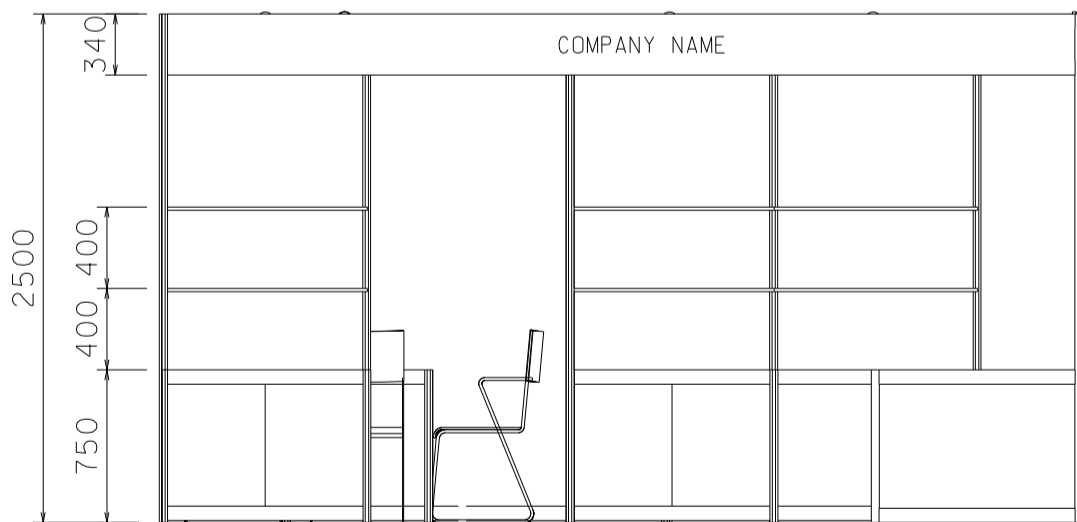

Hong Kong Baby Products Fair

香港嬰兒用品展

4.5M x 2M Standard Booth with Meeting Room Specification (Left Corner)

四點五米乘二米標準攤位附設會議房規格(左邊角位)

PLAN

PERSPECTIVE

ELEVATION

BOOTH SPECIFICATIONS 攤位規格		QTY.
	LOCKABLE CABINET 連鎖地櫃 (1000L x 500W x 750H mm)	3
	WOODEN DISPLAY SHELF FLAT 層板 (1000W X 300D mm)	6
	13W LED LAMP SPOTLIGHT(YELLOW LIGHT) 13瓦特LED燈膽短臂射燈 (黃光)	3
	13W LED LAMP LONGARMED SPOTLIGHT (YELLOW LIGHT) 13瓦特LED燈膽長臂射燈 (黃光)	2
	MEETING TABLE 會議檯 (700W x 700D x 750H mm)	1
	BLACK LEATHER CHAIR 黑皮椅	3
	DISPLAY PLATFORM 陳列組合	1
	RUBBISH BIN & CARPET 廢紙箱及地毯 (9 sq.m.)	

*The Hong Kong Trade Development Council reserves the right to change the configuration if necessary.

*如有需要，香港貿易發展局有權更改攤位結構。

Hong Kong Baby Products Fair

香港嬰兒用品展

4.5M x 2M Standard Booth with Meeting Room Specification (Right Corner)

四點五米乘二米標準攤位附設會議房規格(右邊角位)

BOOTH SPECIFICATIONS 攤位規格		QTY.
	LOCKABLE CABINET 連鎖地櫃 (1000L x 500W x 750H mm)	3
	WOODEN DISPLAY SHELF FLAT 層板 (1000W X 300D mm)	6
	13W LED LAMP SPOTLIGHT(YELLOW LIGHT) 13瓦特LED燈膽短臂射燈 (黃光)	3
	13W LED LAMP LONGARMED SPOTLIGHT (YELLOW LIGHT) 13瓦特LED燈膽長臂射燈 (黃光)	2
	MEETING TABLE 會議檯 (700W x 700D x 750H mm)	1
	BLACK LEATHER CHAIR 黑皮椅	3
	DISPLAY PLATFORM 陳列組合	1
	RUBBISH BIN & CARPET 廢紙箱及地毯 (9 sq.m.)	