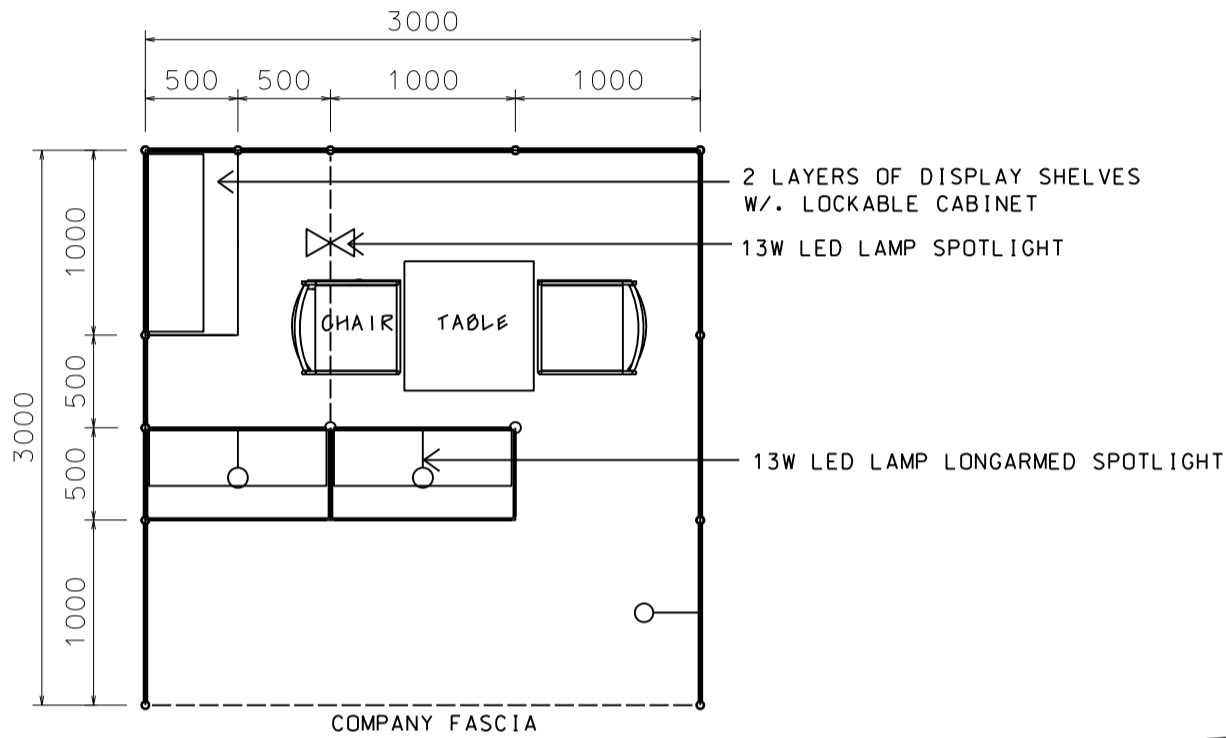

Hong Kong Baby Products Fair

香港嬰兒用品展

3M x 3M Standard Booth

三米乘三米標準攤位

BOOTH SPECIFICATIONS		QTY.
	LOCKABLE CABINET 1000L x 500W x 750H mm	3
	WOODEN DISPLAY SHELF FLAT (3000W X 300D mm)	2
	13W LED LAMP SPOTLIGHT (YELLOW LIGHT)	3
	13W LED LAMP LONGARMED SPOTLIGHT (YELLOW LIGHT)	2
	700W x 700D x 750H mm MEETING TABLE	1
	BLACK LEATHER CHAIR	3
	CEILING BEAM	3M
	DISPLAY PLATFORM	1
	RUBBISH BIN & CARPET (9sqm.)	

Hong Kong Baby Products Fair

香港嬰兒用品展

3M x 3M Left Corner Booth

三米乘三米左邊角位攤位

BOOTH SPECIFICATIONS		QTY.
	LOCKABLE CABINET 1000L x 500W x 750H mm	3
	WOODEN DISPLAY SHELF FLAT (3000W X 300D mm)	2
	13W LED LAMP SPOTLIGHT (YELLOW LIGHT)	3
	13W LED LAMP LONGARMED SPOTLIGHT (YELLOW LIGHT)	2
	700W x 700D x 750H mm MEETING TABLE	1
	BLACK LEATHER CHAIR	3
	CEILING BEAM	3M
	DISPLAY PLATFORM	1
	RUBBISH BIN & CARPET (9sqm.)	

Hong Kong Baby Products Fair

香港嬰兒用品展

3M x 3M Right Corner Booth

三米乘三米右邊角位攤位

BOOTH SPECIFICATIONS		QTY.
	LOCKABLE CABINET 1000L x 500W x 750H mm	3
	WOODEN DISPLAY SHELF FLAT (3000W X 300D mm)	2
	13W LED LAMP SPOTLIGHT (YELLOW LIGHT)	3
	13W LED LAMP LONGARMED SPOTLIGHT (YELLOW LIGHT)	2
	700W x 700D x 750H mm MEETING TABLE	1
	BLACK LEATHER CHAIR	3
	CEILING BEAM	3M
	DISPLAY PLATFORM	1
	RUBBISH BIN & CARPET (9sqm.)	

3M x 3M Standard Booth with Meeting Room Specification

三米乘三米標準攤位附設會議房規格

PLAN

PERSPECTIVE

ELEVATION

BOOTH SPECIFICATIONS 攤位規格		QTY.
	CABINET 連鎖地櫃 (1000L x 500W x 750H mm)	3
	WOODEN DISPLAY SHELF FLAT 層板 (2000W X 300D mm)	2
	WOODEN DISPLAY SHELF FLAT 層板 (1000W X 300D mm)	2
	13W LED LAMP SPOTLIGHT (YELLOW LIGHT) 13瓦特LED燈膽短臂射燈 (黃光)	2
	13W LED LAMP LONGARMED SPOTLIGHT (YELLOW LIGHT) 13瓦特LED燈膽長臂射燈 (黃光)	3
	MEETING TABLE 會議檯 (700W x 700D x 750H mm)	1
	BLACK LEATHER CHAIR 黑皮椅	2
	CEILING BEAM 天花樑	1.5M
	RUBBISH BIN & CARPET 廢紙箱及地毯 (9 sq.m.)	