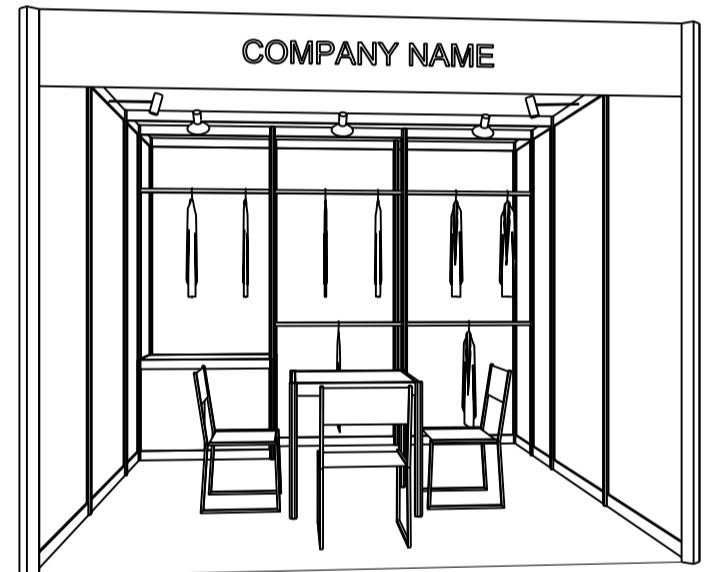

四點五米乘二米標準攤位附設會議房規格(右邊角位)

BOOTH SPECIFICATIONS 攤位規格		QTY.
	LOCKABLE CABINET 連鎖地櫃 (1000L x 500W x 750H mm)	3
	WOODEN DISPLAY SHELF FLAT 層板 (1000W X 300D mm)	6
	13W LED LAMP SPOTLIGHT(YELLOW LIGHT) 13瓦特LED燈膽短臂射燈 (黃光)	3
	13W LED LAMP LONGARMED SPOTLIGHT (YELLOW LIGHT) 13瓦特LED燈膽長臂射燈 (黃光)	2
	MEETING TABLE 會議檯 (700W x 700D x 750H mm)	1
	BLACK LEATHER CHAIR 黑皮椅	3
	DISPLAY PLATFORM 陳列組合	1
	RUBBISH BIN & CARPET 廢紙箱及地毯 (9 sq.m.)	

Hong Kong Baby Products Fair

香港嬰兒用品展

3M x 3M Standard Garment Booth

三米乘三米標準成衣展台

PLAN
平面圖

PERSPECTIVE
透視圖

ELEVATION
正面圖

BOOTH SPECIFICATIONS 攤位規格		QTY.
	1000W x 500D x 750H CABINET 有鎖儲物櫃	1
	GARMENT RAIL 掛衣通	5
	13W LED LAMP SPOTLIGHT (YELLOW LIGHT) 13瓦特LED燈膽短臂射燈 (黃光)	3
	13W LED LAMP LONGARMED SPOTLIGHT (YELLOW LIGHT) 13瓦特LED燈膽長臂射燈 (黃光)	2
	700W x 700D x 750H MEETING TABLE 會議桌 (正方檯)	1
	BLACK LEATHER CHAIR 黑皮椅	3
---	CEILING BEAM 天花樑	3M
	RUBBISH BIN & CARPET (9sqm.) 廢紙箱及地毯	

Garment hanger will not be included as basic booth facilities.

攤位設施不包括衣架

*The Hong Kong Trade Development Council reserves the right to change the configuration if necessary.

*如有需要, 香港貿易發展局有權更改攤位結構。

3M x 3M Standard Garment Booth (Left Corner)

三米乘三米標準成衣展台（左邊角位）

BOOTH SPECIFICATIONS 攤位規格		QTY.
	1000W x 500D x 750H CABINET 有鎖儲物櫃	1
	GARMENT RAIL 掛衣通	5
	13W LED LAMP SPOTLIGHT (YELLOW LIGHT) 13瓦特LED燈膽短臂射燈（黃光）	3
	13W LED LAMP LONGARMED SPOTLIGHT (YELLOW LIGHT) 13瓦特LED燈膽長臂射燈（黃光）	2
	700W x 700D x 750H MEETING TABLE 會議桌（正方檯）	1
	BLACK LEATHER CHAIR 黑皮椅	3
---	CEILING BEAM 天花樑	3M
	RUBBISH BIN & CARPET (9sqm.) 廢紙箱及地毯	