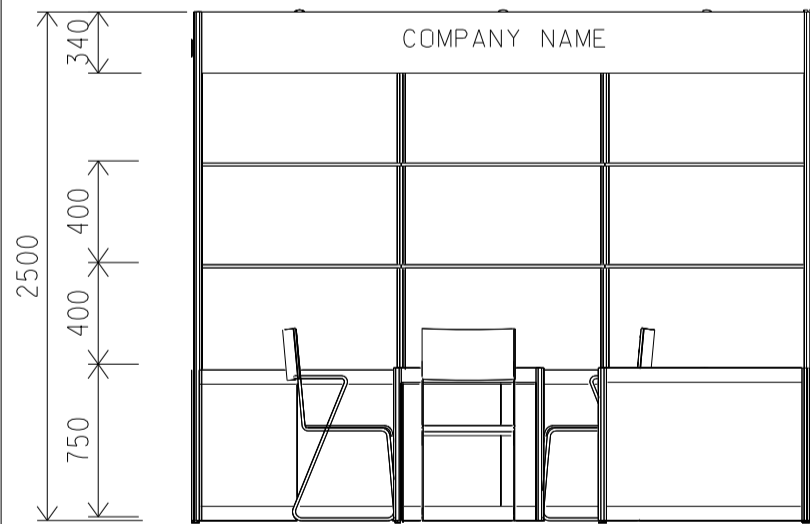

Hong Kong Baby Products Fair

香港嬰兒用品展

3M x 3M Standard Booth

三米乘三米標準攤位

BOOTH SPECIFICATIONS		QTY.
	LOCKABLE CABINET 1000L x 500W x 750H mm	3
	WOODEN DISPLAY SHELF FLAT (3000W X 300D mm)	2
	13W LED LAMP SPOTLIGHT (YELLOW LIGHT)	3
	13W LED LAMP LONGARMED SPOTLIGHT (YELLOW LIGHT)	2
	700W x 700D x 750H mm MEETING TABLE	1
	BLACK LEATHER CHAIR	3
	CEILING BEAM	3M
	DISPLAY PLATFORM	1
	RUBBISH BIN & CARPET (9sqm.)	

Hong Kong Baby Products Fair

香港嬰兒用品展

3M x 3M Left Corner Booth

三米乘三米左邊角位攤位

BOOTH SPECIFICATIONS		QTY.
	LOCKABLE CABINET 1000L x 500W x 750H mm	3
	WOODEN DISPLAY SHELF FLAT (3000W X 300D mm)	2
	13W LED LAMP SPOTLIGHT (YELLOW LIGHT)	3
	13W LED LAMP LONGARMED SPOTLIGHT (YELLOW LIGHT)	2
	700W x 700D x 750H mm MEETING TABLE	1
	BLACK LEATHER CHAIR	3
	CEILING BEAM	3M
	DISPLAY PLATFORM	1
	RUBBISH BIN & CARPET (9sqm.)	

Hong Kong Baby Products Fair

香港嬰兒用品展

3M x 3M Right Corner Booth

三米乘三米右邊角位攤位

BOOTH SPECIFICATIONS		QTY.
	LOCKABLE CABINET 1000L x 500W x 750H mm	3
	WOODEN DISPLAY SHELF FLAT (3000W X 300D mm)	2
	13W LED LAMP SPOTLIGHT (YELLOW LIGHT)	3
	13W LED LAMP LONGARMED SPOTLIGHT (YELLOW LIGHT)	2
	700W x 700D x 750H mm MEETING TABLE	1
	BLACK LEATHER CHAIR	3
	CEILING BEAM	3M
	DISPLAY PLATFORM	1
	RUBBISH BIN & CARPET (9sqm.)	

3M x 3M Standard Booth with Meeting Room Specification

三米乘三米標準攤位附設會議房規格

PLAN

PERSPECTIVE

ELEVATION

BOOTH SPECIFICATIONS 攤位規格		QTY.
	CABINET 連鎖地櫃 (1000L x 500W x 750H mm)	3
	WOODEN DISPLAY SHELF FLAT 層板 (2000W X 300D mm)	2
	WOODEN DISPLAY SHELF FLAT 層板 (1000W X 300D mm)	2
	13W LED LAMP SPOTLIGHT (YELLOW LIGHT) 13瓦特LED燈膽短臂射燈 (黃光)	2
	13W LED LAMP LONGARMED SPOTLIGHT (YELLOW LIGHT) 13瓦特LED燈膽長臂射燈 (黃光)	3
	MEETING TABLE 會議檯 (700W x 700D x 750H mm)	1
	BLACK LEATHER CHAIR 黑皮椅	2
	CEILING BEAM 天花樑	1.5M
	RUBBISH BIN & CARPET 廢紙箱及地毯 (9 sq.m.)	