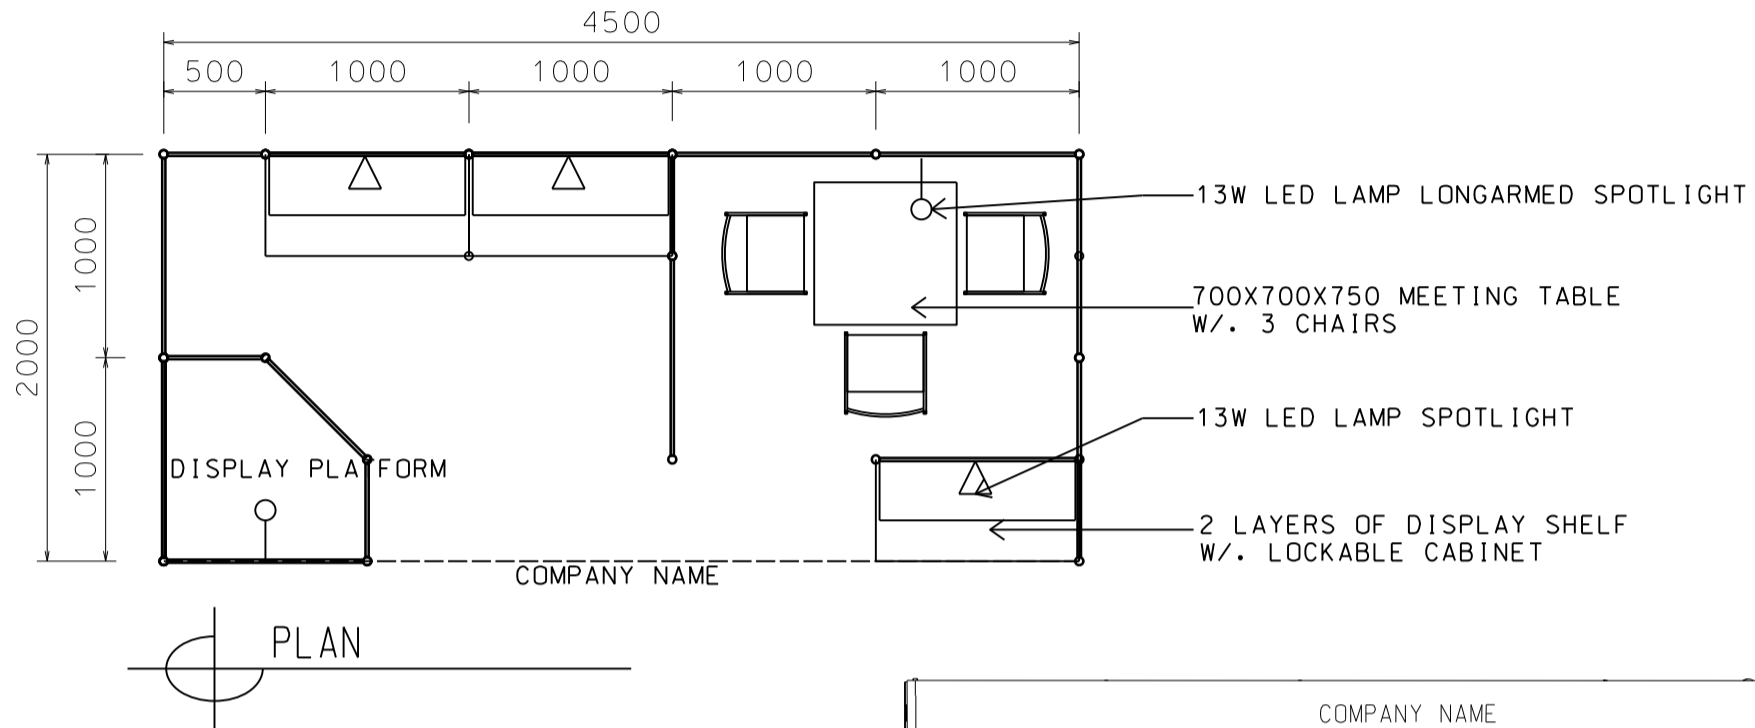

3M x 3M Standard Booth with Meeting Room Specification (Right Corner)

三米乘三米標準攤位附設會議房規格(右邊角位)

BOOTH SPECIFICATIONS 攤位規格		QTY.
	CABINET 連鎖地櫃 (1000L x 500W x 750H mm)	3
	WOODEN DISPLAY SHELF FLAT 層板 (2000W X 300D mm)	2
	WOODEN DISPLAY SHELF FLAT 層板 (1000W X 300D mm)	2
	13W LED LAMP SPOTLIGHT(YELLOW LIGHT) 13瓦特LED燈膽短臂射燈(黃光)	2
	13W LED LAMP LONGARMED SPOTLIGHT (YELLOW LIGHT) 13瓦特LED燈膽長臂射燈(黃光)	3
	MEETING TABLE 會議檯 (700W x 750H mm)	1
	BLACK LEATHER CHAIR 黑皮椅	2
	CEILING BEAM 天花樑	1.5M
	RUBBISH BIN & CARPET 廢紙箱及地毯 (9 sq.m.)	

Hong Kong Baby Products Fair

香港嬰兒用品展

4.5M x 2M Standard Booth with Meeting Room Specification

四點五米乘二米標準攤位附設會議房規格

BOOTH SPECIFICATIONS 攤位規格		QTY.
	LOCKABLE CABINET 連鎖地櫃 (1000L x 500W x 750H mm)	3
	WOODEN DISPLAY SHELF FLAT 層板 (1000W X 300D mm)	6
	13W LED LAMP SPOTLIGHT(YELLOW LIGHT) 13瓦特LED燈膽短臂射燈 (黃光)	3
	13W LED LAMP LONGARMED SPOTLIGHT (YELLOW LIGHT) 13瓦特LED燈膽長臂射燈 (黃光)	2
	MEETING TABLE 會議檯 (700W x 700D x 750H mm)	1
	BLACK LEATHER CHAIR 黑皮椅	3
	DISPLAY PLATFORM 陳列組合	1
	RUBBISH BIN & CARPET 廢紙箱及地毯 (9 sq.m.)	

Hong Kong Baby Products Fair

香港嬰兒用品展

4.5M x 2M Standard Booth with Meeting Room Specification (Left Corner)

四點五米乘二米標準攤位附設會議房規格(左邊角位)

PLAN

PERSPECTIVE

ELEVATION

BOOTH SPECIFICATIONS 攤位規格		QTY.
	LOCKABLE CABINET 連鎖地櫃 (1000L x 500W x 750H mm)	3
	WOODEN DISPLAY SHELF FLAT 層板 (1000W X 300D mm)	6
	13W LED LAMP SPOTLIGHT(YELLOW LIGHT) 13瓦特LED燈膽短臂射燈 (黃光)	3
	13W LED LAMP LONGARMED SPOTLIGHT (YELLOW LIGHT) 13瓦特LED燈膽長臂射燈 (黃光)	2
	MEETING TABLE 會議檯 (700W x 700D x 750H mm)	1
	BLACK LEATHER CHAIR 黑皮椅	3
	DISPLAY PLATFORM 陳列組合	1
	RUBBISH BIN & CARPET 廢紙箱及地毯 (9 sq.m.)	