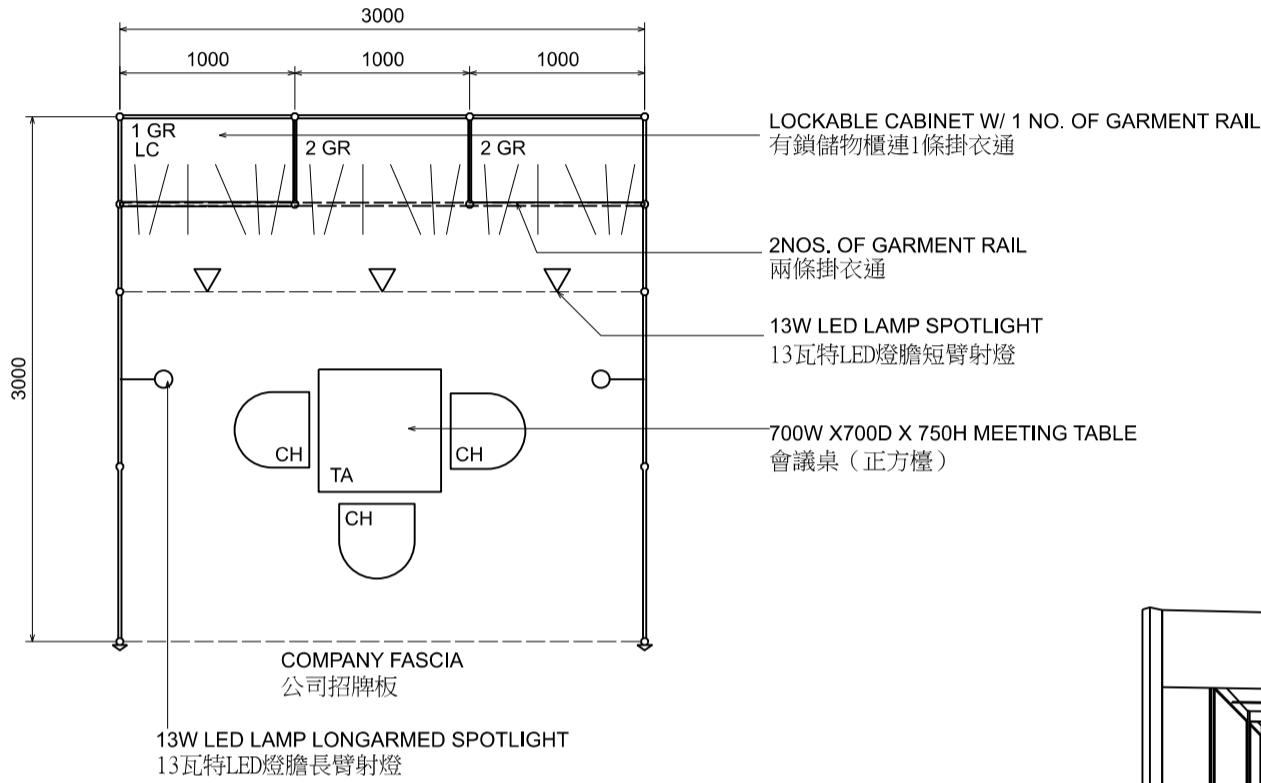

四點五米乘二米標準攤位附設會議房規格(右邊角位)

BOOTH SPECIFICATIONS 攤位規格		QTY.
	LOCKABLE CABINET 連鎖地櫃 (1000L x 500W x 750H mm)	3
	WOODEN DISPLAY SHELF FLAT 層板 (1000W X 300D mm)	6
	13W LED LAMP SPOTLIGHT(YELLOW LIGHT) 13瓦特LED燈膽短臂射燈 (黃光)	3
	13W LED LAMP LONGARMED SPOTLIGHT (YELLOW LIGHT) 13瓦特LED燈膽長臂射燈 (黃光)	2
	MEETING TABLE 會議檯 (700W x 700D x 750H mm)	1
	BLACK LEATHER CHAIR 黑皮椅	3
	DISPLAY PLATFORM 陳列組合	1
	RUBBISH BIN & CARPET 廢紙箱及地毯 (9 sq.m.)	

Hong Kong Baby Products Fair

香港嬰兒用品展

3M x 3M Standard Garment Booth

三米乘三米標準成衣展台

PLAN
平面圖

PERSPECTIVE
透視圖

ELEVATION
正面圖

BOOTH SPECIFICATIONS 攤位規格		QTY.
	1000W x 500D x 750H CABINET 有鎖儲物櫃	1
	GARMENT RAIL 掛衣通	5
	13W LED LAMP SPOTLIGHT (YELLOW LIGHT) 13瓦特LED燈膽短臂射燈 (黃光)	3
	13W LED LAMP LONGARMED SPOTLIGHT (YELLOW LIGHT) 13瓦特LED燈膽長臂射燈 (黃光)	2
	700W x 700D x 750H MEETING TABLE 會議桌 (正方檯)	1
	BLACK LEATHER CHAIR 黑皮椅	3
---	CEILING BEAM 天花樑	3M
	RUBBISH BIN & CARPET (9sqm.) 廢紙箱及地毯	