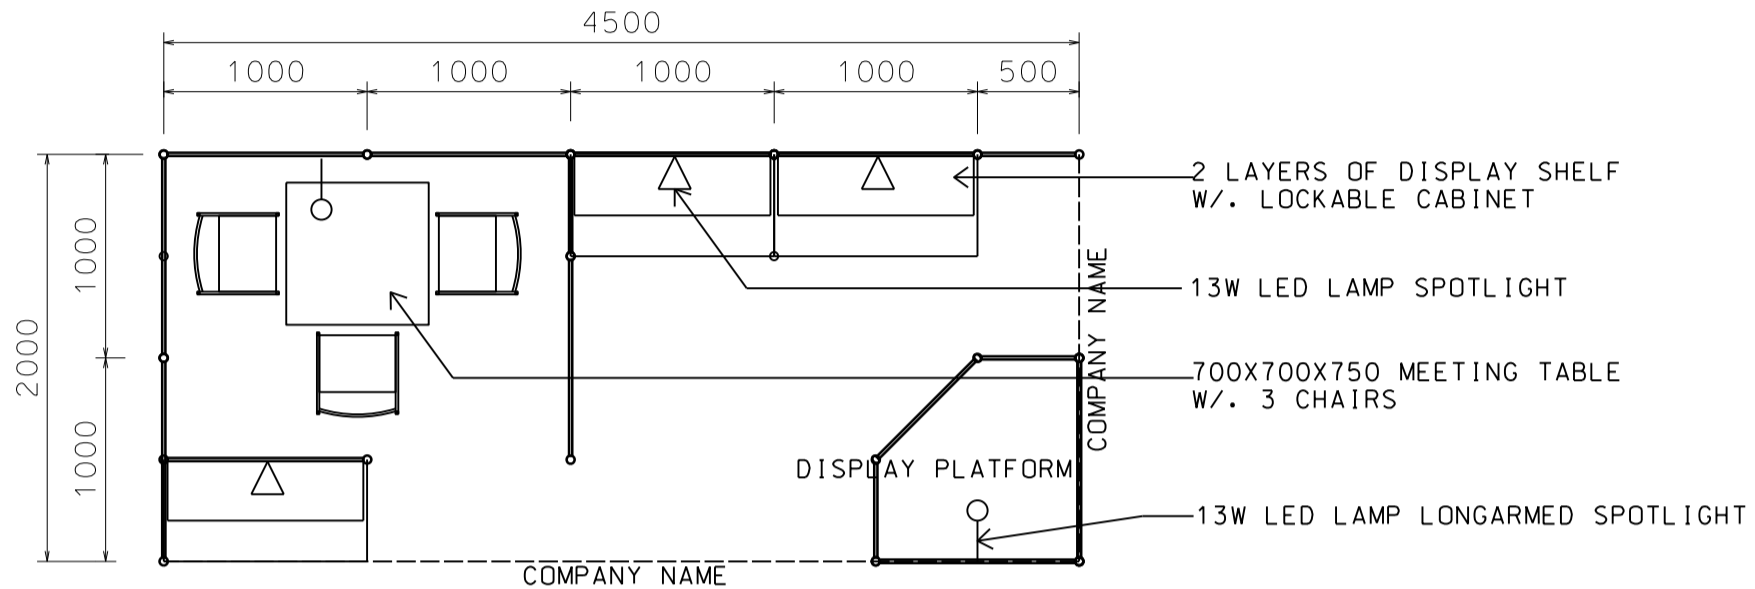

Hong Kong Baby Products Fair

香港嬰兒用品展

4.5M x 2M Standard Booth with Meeting Room Specification

四點五米乘二米標準攤位附設會議房規格

BOOTH SPECIFICATIONS 攤位規格		QTY.
	LOCKABLE CABINET 連鎖地櫃 (1000L x 500W x 750H mm)	3
	WOODEN DISPLAY SHELF FLAT 層板 (1000W X 300D mm)	6
	13W LED LAMP SPOTLIGHT(YELLOW LIGHT) 13瓦特LED燈膽短臂射燈 (黃光)	3
	13W LED LAMP LONGARMED SPOTLIGHT (YELLOW LIGHT) 13瓦特LED燈膽長臂射燈 (黃光)	2
	MEETING TABLE 會議檯 (700W x 700D x 750H mm)	1
	BLACK LEATHER CHAIR 黑皮椅	3
	DISPLAY PLATFORM 陳列組合	1
	RUBBISH BIN & CARPET 廢紙箱及地毯 (9 sq.m.)	

Hong Kong Baby Products Fair

香港嬰兒用品展

4.5M x 2M Standard Booth with Meeting Room Specification (Left Corner)

四點五米乘二米標準攤位附設會議房規格(左邊角位)

PLAN

PERSPECTIVE

ELEVATION

BOOTH SPECIFICATIONS 攤位規格		QTY.
	LOCKABLE CABINET 連鎖地櫃 (1000L x 500W x 750H mm)	3
	WOODEN DISPLAY SHELF FLAT 層板 (1000W X 300D mm)	6
	13W LED LAMP SPOTLIGHT(YELLOW LIGHT) 13瓦特LED燈膽短臂射燈 (黃光)	3
	13W LED LAMP LONGARMED SPOTLIGHT (YELLOW LIGHT) 13瓦特LED燈膽長臂射燈 (黃光)	2
	MEETING TABLE 會議檯 (700W x 700D x 750H mm)	1
	BLACK LEATHER CHAIR 黑皮椅	3
	DISPLAY PLATFORM 陳列組合	1
	RUBBISH BIN & CARPET 廢紙箱及地毯 (9 sq.m.)	

四點五米乘二米標準攤位附設會議房規格(右邊角位)

BOOTH SPECIFICATIONS 攤位規格		QTY.
	LOCKABLE CABINET 連鎖地櫃 (1000L x 500W x 750H mm)	3
	WOODEN DISPLAY SHELF FLAT 層板 (1000W X 300D mm)	6
	13W LED LAMP SPOTLIGHT(YELLOW LIGHT) 13瓦特LED燈膽短臂射燈 (黃光)	3
	13W LED LAMP LONGARMED SPOTLIGHT (YELLOW LIGHT) 13瓦特LED燈膽長臂射燈 (黃光)	2
	MEETING TABLE 會議檯 (700W x 700D x 750H mm)	1
	BLACK LEATHER CHAIR 黑皮椅	3
	DISPLAY PLATFORM 陳列組合	1
	RUBBISH BIN & CARPET 廢紙箱及地毯 (9 sq.m.)	