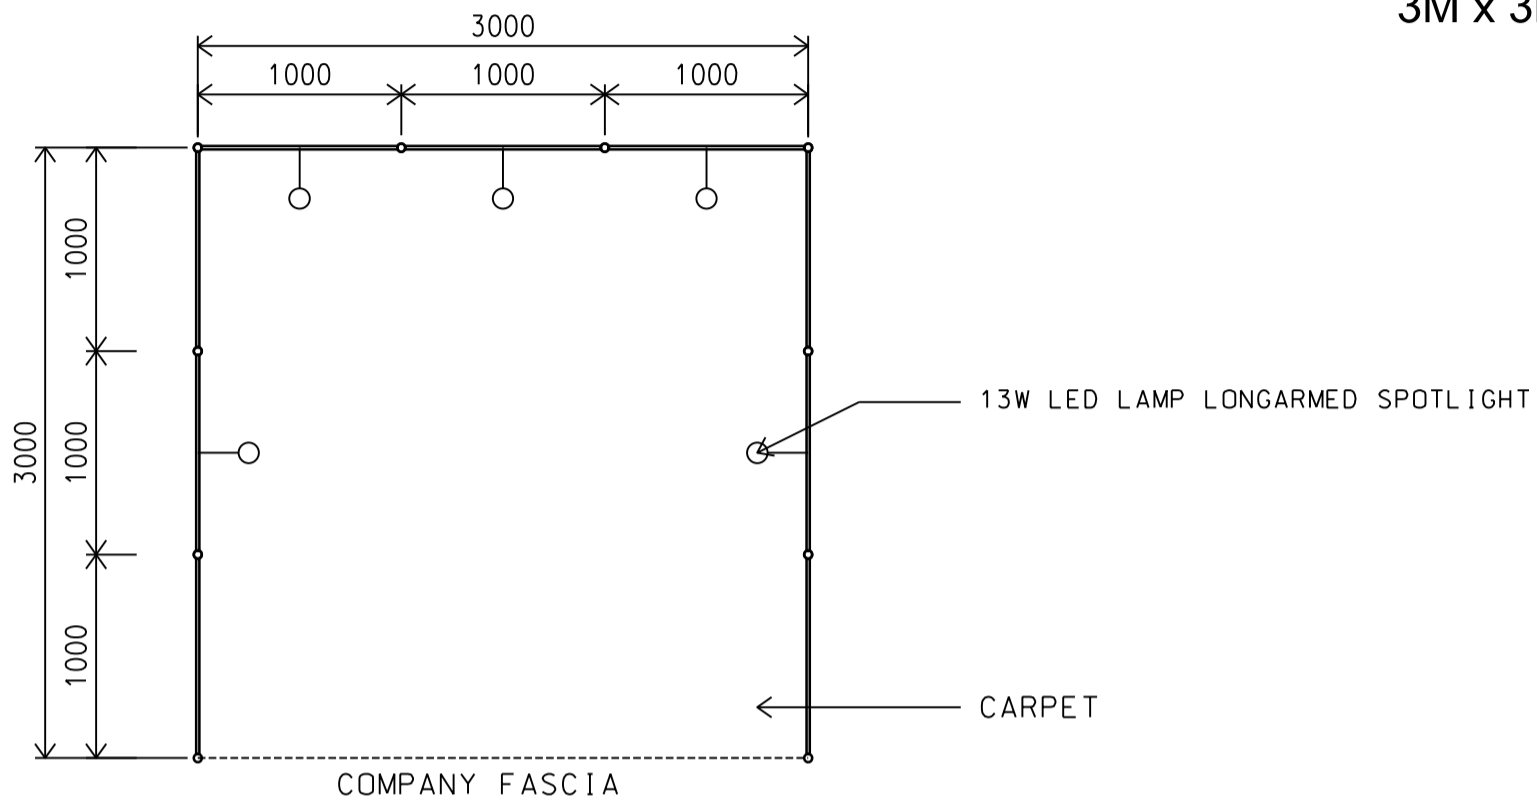

### 3M x 3M BASIC BOOTH

三米乘三米基本攤位

BOOTH SPECIFICATIONS 攤位規格		QTY.
	13W LED LAMP LONGARMED SPOTLIGHT (YELLOW LIGHT) 13瓦特LED燈膽長臂射燈 (黃光)	5
	RUBBISH BIN & CARPET 廢紙箱及地毯 (9 sq.m.)	

\*The Hong Kong Trade Development Council reserves the right to change the configuration if necessary.