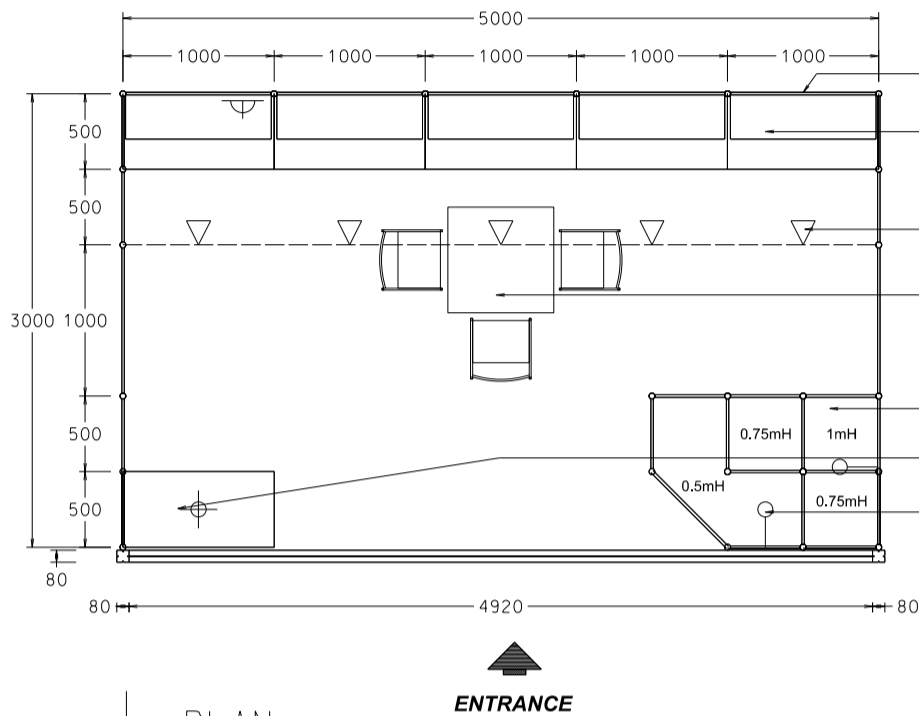

Hong Kong Baby Products Fair

香港嬰兒用品展

5M x 3M Deluxe Booth

五米乘三米高級攤位

ALL PARTITIONS ARE IN 2.5mH

LOCKABLE CABINET W/. 2 LAYERS OF WOODEN DISPLAY SHELF

13W LED LAMP SPOTLIGHT

700 X 700 X 750mmH MEETING TABLE W/. 3 CHAIRS

DISPLAY PLATFORM W/. STICKER FIN.

DISPLAY SHOWCASE w/. 3 x 7W LED DOWNLIGHT

13W LED LAMP LONGARMED SPOTLIGHT (300MM)

CUT-OUT PLYWOOD SHAPE COLOR STICKER LAMINATION (RESPECT M-3164 GREEN)

WHITE FOAMBOARD W/. BLACK STICKER COMPANY NAME

CUT-OUT PLYWOOD SHAPE COLOR STICKER LAMINATION (RESPECT M-3164 GREEN)

PERSPECTIVE

BOOTH SPECIFICATIONS

QTY.

	LOCKABLE CABINET 1000L x 500W x 750H mm	5
	WOODEN DISPLAY SHELF FLAT (2000W X 300D mm)	2
	WOODEN DISPLAY SHELF FLAT (3000W X 300D mm)	2
	DISPLAY PLATFORM IN STICKER LAMINATIONS 500 / 750 / 1000mmH	1
	DISPLAY SHOWCASE IN STICKER LAMINATIONS (3 LEVELS) W/. 3 X 7W LED DOWNLIGHT	1
	13W LED LAMP SPOTLIGHT (YELLOW LIGHT)	5
	13W LED LAMP LONGARMED SPOTLIGHT (300MM) (YELLOW LIGHT)	2
	500w SQUARE PIN SOCKET	1
	700W x 700D x 750H mm MEETING TABLE	1
	BLACK LEATHER CHAIR	3
	CEILING BEAM	5M
	COMPANY LOGO	1
	RUBBISH BIN & CARPET (15sqm.)	