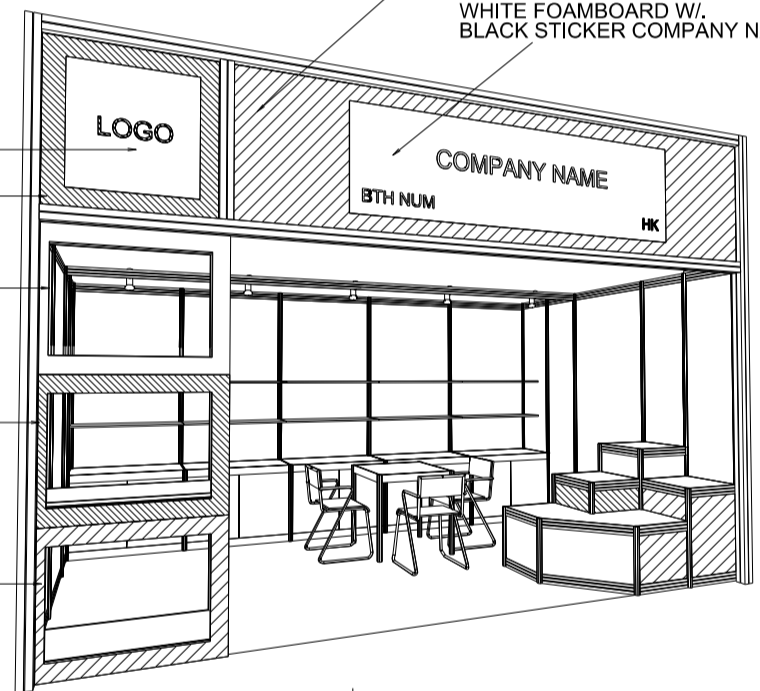

Hong Kong Baby Products Fair

香港嬰兒用品展

5M x 3M Deluxe Booth

五米乘三米高級攤位

ALL PARTITIONS ARE IN 2.5mH

LOCKABLE CABINET W/. 2 LAYERS OF WOODEN DISPLAY SHELF

13W LED LAMP SPOTLIGHT

700 X 700 X 750mmH MEETING TABLE W/. 3 CHAIRS

DISPLAY PLATFORM W/. STICKER FIN.

DISPLAY SHOWCASE w/. 3 x 7W LED DOWNLIGHT

13W LED LAMP LONGARMED SPOTLIGHT (300MM)

CUT-OUT PLYWOOD SHAPE COLOR STICKER LAMINATION (RESPECT M-3164 GREEN)

WHITE FOAMBOARD W/. BLACK STICKER COMPANY NAME

WHITE FOAMBOARD W/. BLACK STICKER COMPANY NAME

CUT-OUT PLYWOOD SHAPE COLOR STICKER LAMINATION (RESPECT M-3178 ORANGE)

CUT-OUT PLYWOOD SHAPE COLOR STICKER LAMINATION (RESPECT M-3148 YELLOW)

CUT-OUT PLYWOOD SHAPE COLOR STICKER LAMINATION (RESPECT M-3178 ORANGE)

CUT-OUT PLYWOOD SHAPE COLOR STICKER LAMINATION (RESPECT M-3164 GREEN)

PERSPECTIVE

BOOTH SPECIFICATIONS

QTY.

	LOCKABLE CABINET 1000L x 500W x 750H mm	5
	WOODEN DISPLAY SHELF FLAT (2000W X 300D mm)	2
	WOODEN DISPLAY SHELF FLAT (3000W X 300D mm)	2
	DISPLAY PLATFORM IN STICKER LAMINATIONS 500 / 750 / 1000mmH	1
	DISPLAY SHOWCASE IN STICKER LAMINATIONS (3 LEVELS) W/. 3 X 7W LED DOWNLIGHT	1
	13W LED LAMP SPOTLIGHT (YELLOW LIGHT)	5
	13W LED LAMP LONGARMED SPOTLIGHT (300MM) (YELLOW LIGHT)	2
	500w SQUARE PIN SOCKET	1
	700W x 700D x 750H mm MEETING TABLE	1
	BLACK LEATHER CHAIR	3
	CEILING BEAM	5M
	COMPANY LOGO	1
	RUBBISH BIN & CARPET (15sqm.)	