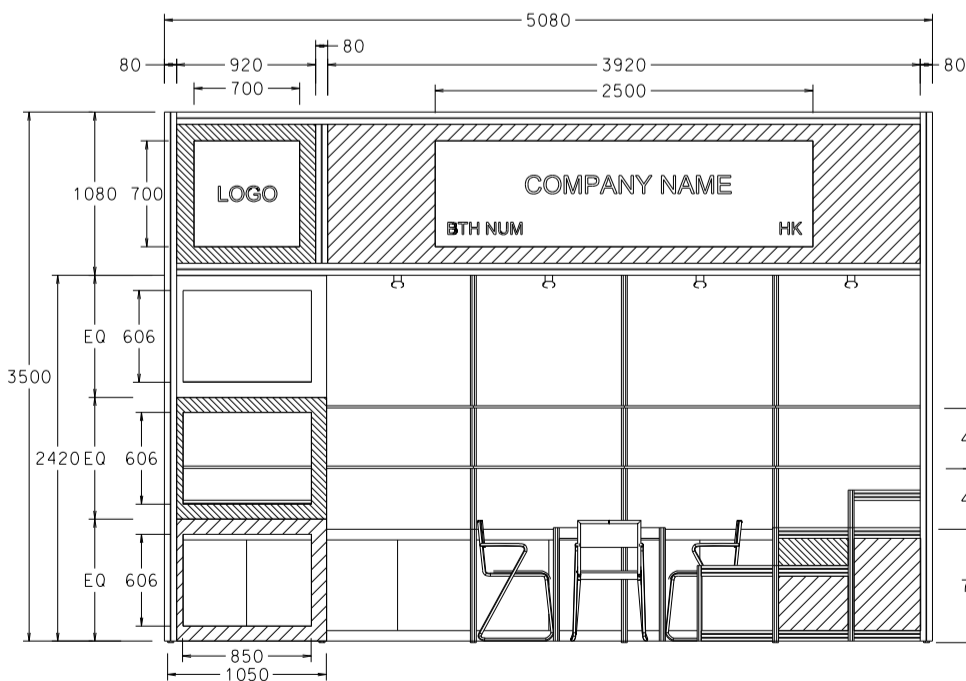

Hong Kong Baby Products Fair

香港嬰兒用品展

5M x 3M Deluxe Booth

五米乘三米高級攤位

ALL PARTITIONS ARE IN 2.5mH

LOCKABLE CABINET W/. 2 LAYERS OF WOODEN DISPLAY SHELF

13W LED LAMP SPOTLIGHT

700 X 700 X 750mmH MEETING TABLE W/. 3 CHAIRS

DISPLAY PLATFORM W/. STICKER FIN.

DISPLAY SHOWCASE w/. 3 x 7W LED DOWNLIGHT

13W LED LAMP LONGARMED SPOTLIGHT (300MM)

CUT-OUT PLYWOOD SHAPE COLOR STICKER LAMINATION (RESPECT M-3164 GREEN)

WHITE FOAMBOARD W/. BLACK STICKER COMPANY NAME

WHITE FOAMBOARD W/. BLACK STICKER COMPANY NAME

CUT-OUT PLYWOOD SHAPE COLOR STICKER LAMINATION (RESPECT M-3178 ORANGE)

CUT-OUT PLYWOOD SHAPE COLOR STICKER LAMINATION (RESPECT M-3148 YELLOW)

CUT-OUT PLYWOOD SHAPE COLOR STICKER LAMINATION (RESPECT M-3178 ORANGE)

CUT-OUT PLYWOOD SHAPE COLOR STICKER LAMINATION (RESPECT M-3164 GREEN)

PERSPECTIVE

BOOTH SPECIFICATIONS

QTY.

	LOCKABLE CABINET 1000L x 500W x 750H mm	5
	WOODEN DISPLAY SHELF FLAT (2000W X 300D mm)	2
	WOODEN DISPLAY SHELF FLAT (3000W X 300D mm)	2
	DISPLAY PLATFORM IN STICKER LAMINATIONS 500 / 750 / 1000mmH	1
	DISPLAY SHOWCASE IN STICKER LAMINATIONS (3 LEVELS) W/. 3 X 7W LED DOWNLIGHT	1
	13W LED LAMP SPOTLIGHT (YELLOW LIGHT)	5
	13W LED LAMP LONGARMED SPOTLIGHT (300MM) (YELLOW LIGHT)	2
	500w SQUARE PIN SOCKET	1
	700W x 700D x 750H mm MEETING TABLE	1
	BLACK LEATHER CHAIR	3
	CEILING BEAM	5M
	COMPANY LOGO	1
	RUBBISH BIN & CARPET (15sqm.)	