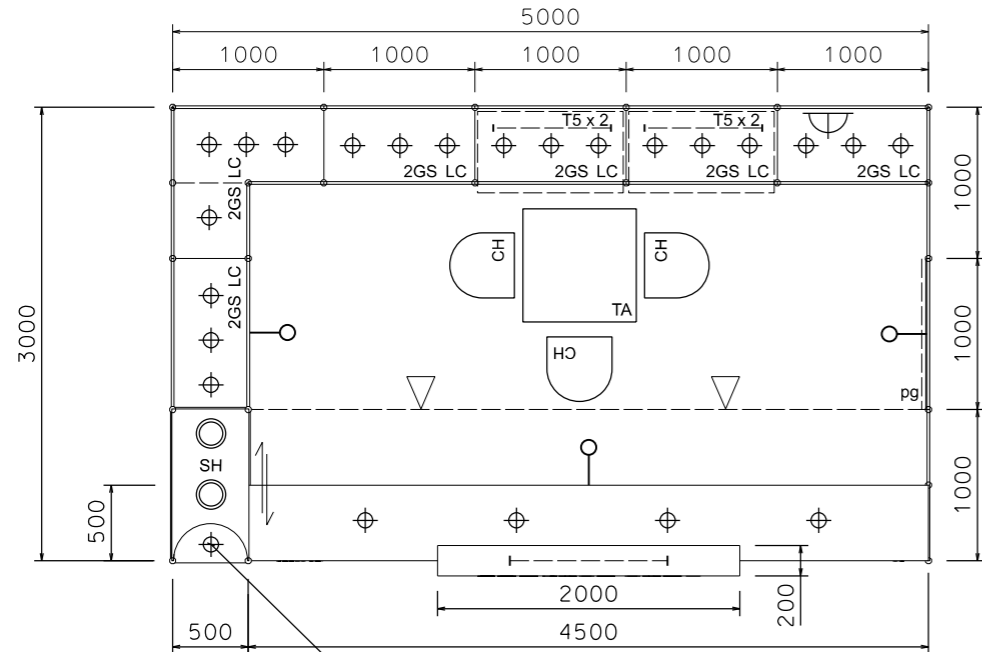

Premium Booth 5mW x 3mD One side open

SD-D-15
5mW x 3mD x 3.5mH

Plan

1 x 50w halogen uplight for upper part,
1 x 50w halogen downlight for lower part,

Top Elevation

PERSPECTIVE N.T.S

COLOUR PERSPECTIVE N.T.S

BOOTH SPECIFICATION		QTY
	Front glass showcase in light orange sticker lamination with glass sliding door. 2 x (100W) recess downlight & 2 x (50w) uplight and downlight	1
	Company logo lightbox w/ 4 x T5 tube (2mL)	1
	Tall showcase in light orange sticker lamination (without glass door), w/ 2 layers glass shelf, 3x50w halogen downlight, cabinet underneath (1mW x 0.5mD x 2.5mH)	6.5
	Square meeting table (0.7m X0.7m x 0.75mH)	1
	Black leather chair	3
	Pegboard w/ 30 hooks (2.5mH)	1
	Longarmed spotlight w/13 watt LED lamp (yellow)	3
	Spotlight w/ 13w LED lamp (Yellow)	2
	T5 tube inside light trough	1
	500w Square pin power socket	1
	50w halogen downlight (under fascia)	4

FILE PATH - L:\Local Fair Premium Booth 2011\SD-Layouts\13W Lamp\SD-D layout\SD-D-2dLayout-update.dgn

NOTES UNLESS OTHERWISE SPECIFIED ALL DIMENSIONS ARE IN MM.

.....
.....
.....

REVISION
01/04/2011
01-04-2014
13-04-2015
05-05-2015
09-01-2019

DATE: 09-01-2019
SCALE: 1 : 50 (A3)
DRAWN BY: ..
CHECKED BY:

TITLE
Premium Booth
SD-D-15
5x3

PROJECT
PREMIUM BOOTH
DATE: XXXXXXXX

SHEET
SD-D04