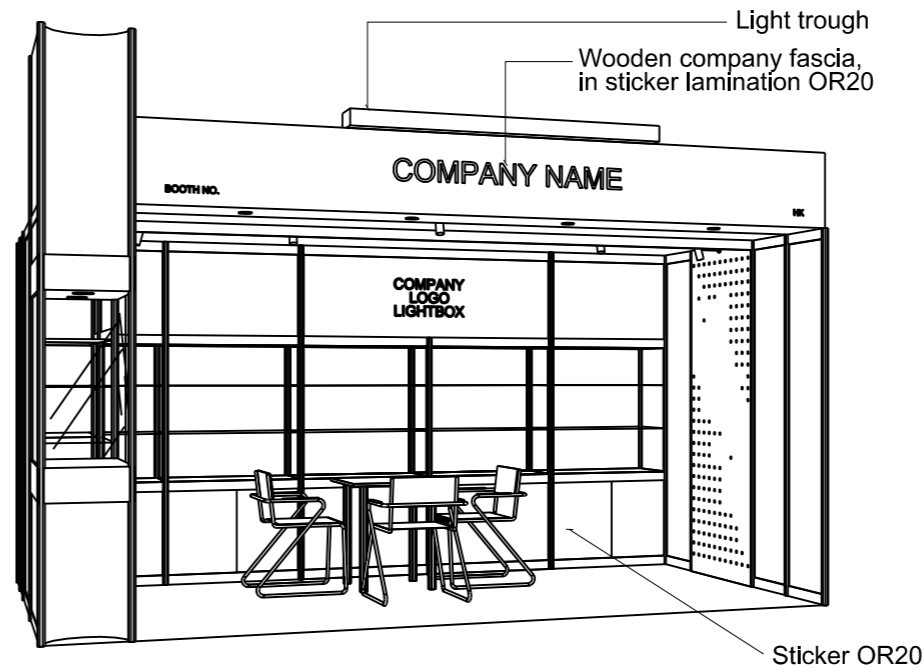

Premium Booth 5mW x 3mD One side open

SD-D-15
5mW x 3mD x 3.5mH

Plan

1 x 50w halogen uplight for upper part,
1 x 50w halogen downlight for lower part,

Top Elevation

PERSPECTIVE N.T.S

COLOUR PERSPECTIVE N.T.S

BOOTH SPECIFICATION		QTY
	Front glass showcase in light orange sticker lamination with glass sliding door. 2 x (100W) recess downlight & 2 x (50w) uplight and downlight	1
	Company logo lightbox w/ 4 x T5 tube (2mL)	1
	Tall showcase in light orange sticker lamination (without glass door), w/ 2 layers glass shelf, 3x50w halogen downlight, cabinet underneath (1mW x 0.5mD x 2.5mH)	6.5
	Square meeting table (0.7m X0.7m x 0.75mH)	1
	Black leather chair	3
	Pegboard w/ 30 hooks (2.5mH)	1
	Longarmed spotlight w/13 watt LED lamp (yellow)	3
	Spotlight w/ 13w LED lamp (Yellow)	2
	T5 tube inside light trough	1
	500w Square pin power socket	1
	50w halogen downlight (under fascia)	4

FILE PATH - L:\Local Fair Premium Booth 2011\SD-Layouts\13W Lamp\SD-D layout\SD-D-2dLayout-update.dgn

NOTES UNLESS OTHERWISE SPECIFIED ALL DIMENSIONS ARE IN MM.

.....
.....
.....

REVISION
01/04/2011
01-04-2014
13-04-2015
05-05-2015
09-01-2019

DATE: 09-01-2019
SCALE: 1 : 50 (A3)
DRAWN BY: ..
CHECKED BY:

TITLE
Premium Booth
SD-D-15
5x3

PROJECT
PREMIUM BOOTH
DATE: XXXXXXXX

SHEET
SD-D04