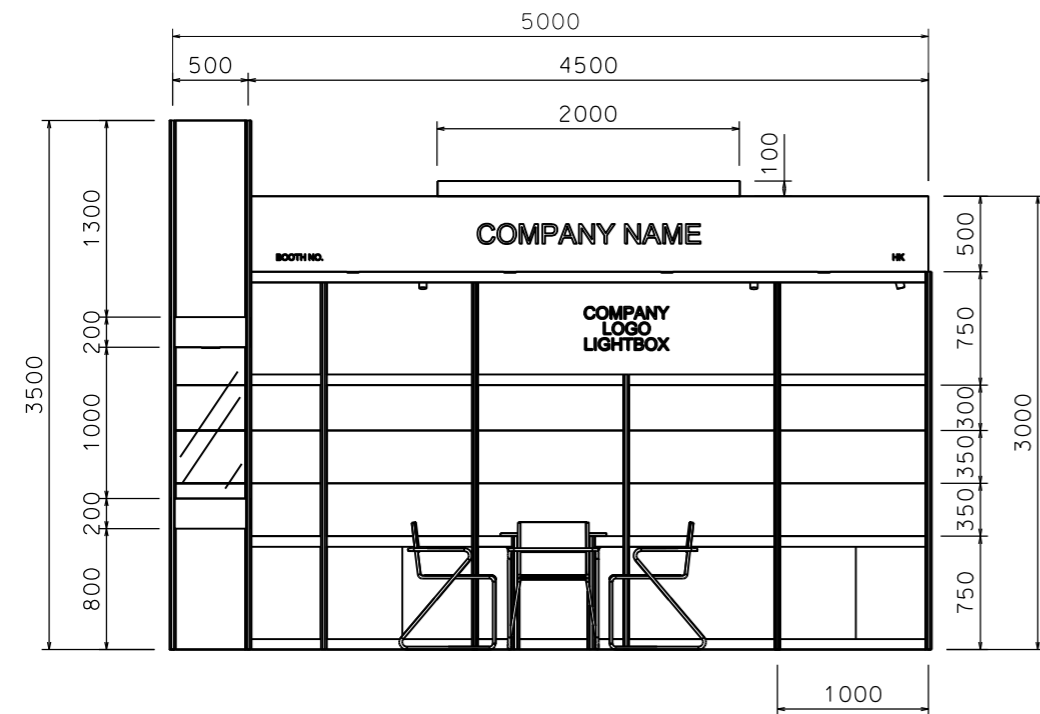

Premium Booth 5mW x 3mD One side open

SD-D-15
5mW x 3mD x 3.5mH

Plan

1 x 50w halogen uplight for upper part,
1 x 50w halogen downlight for lower part,

Top Elevation

PERSPECTIVE N.T.S

COLOUR PERSPECTIVE N.T.S

BOOTH SPECIFICATION		QTY
	Front glass showcase in light orange sticker lamination with glass sliding door. 2 x (100W) recess downlight & 2 x (50w) uplight and downlight	1
	Company logo lightbox w/ 4 x T5 tube (2mL)	1
	Tall showcase in light orange sticker lamination (without glass door), w/ 2 layers glass shelf, 3x50w halogen downlight, cabinet underneath (1mW x 0.5mD x 2.5mH)	6.5
	Square meeting table (0.7m X0.7m x 0.75mH)	1
	Black leather chair	3
	Pegboard w/ 30 hooks (2.5mH)	1
	Longarmed spotlight w/13 watt LED lamp (yellow)	3
	Spotlight w/ 13w LED lamp (Yellow)	2
	T5 tube inside light trough	1
	500w Square pin power socket	1
	50w halogen downlight (under fascia)	4

FILE PATH - L:\Local Fair Premium Booth 2011\SD-Layouts\13W Lamp\SD-D layout\SD-D-2dLayout-update.dgn

NOTES UNLESS OTHERWISE SPECIFIED ALL DIMENSIONS ARE IN MM.

.....
.....
.....

REVISION
01/04/2011
01-04-2014
13-04-2015
05-05-2015
09-01-2019

DATE: 09-01-2019
SCALE: 1 : 50 (A3)
DRAWN BY: ..
CHECKED BY:

TITLE
Premium Booth
SD-D-15
5x3

PROJECT
PREMIUM BOOTH
DATE: XXXXXXXX

SHEET
SD-D04