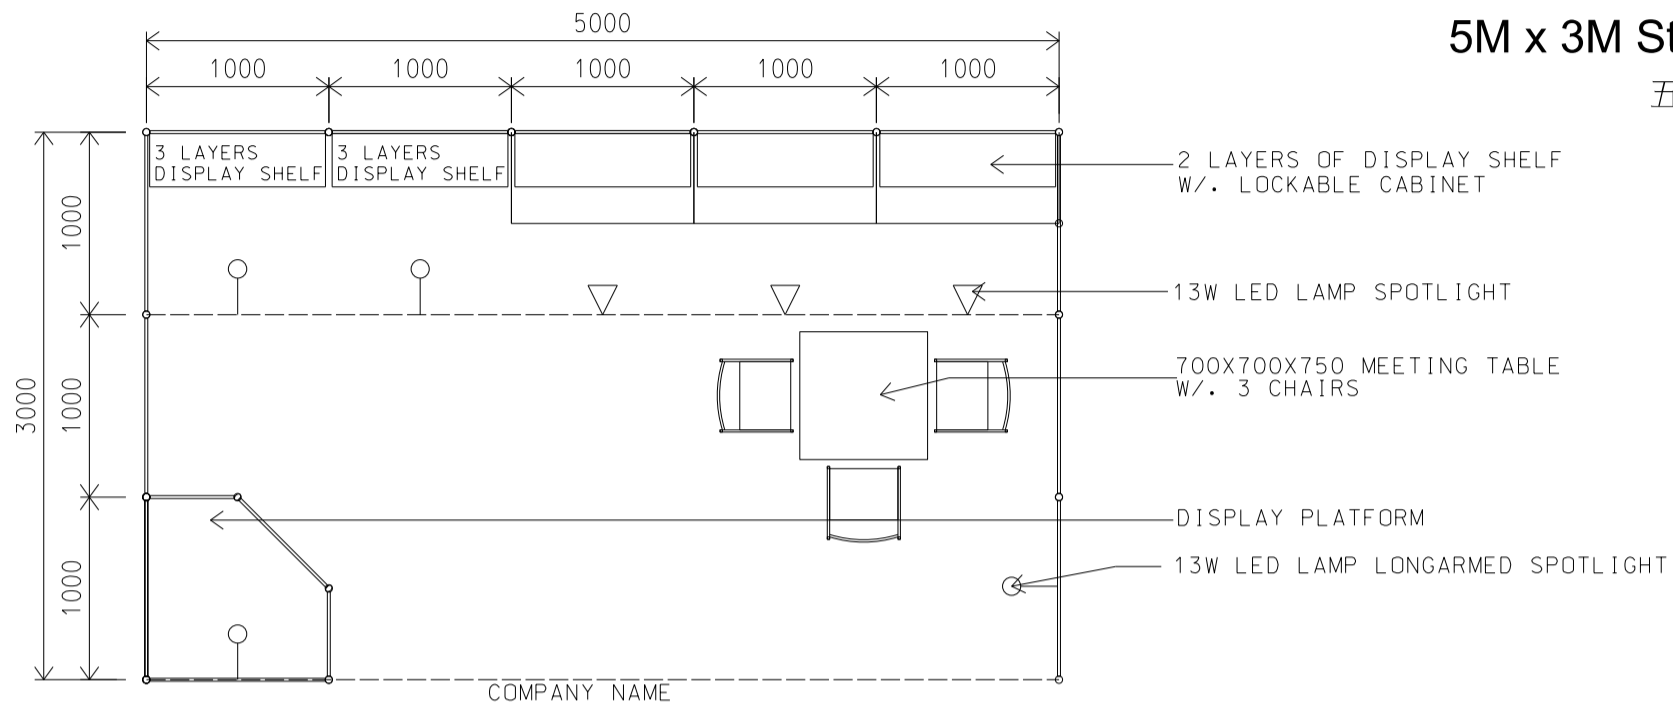

Hong Kong Baby Products Fair

香港嬰兒用品展

5M x 3M Standard Booth

五米乘三米標準攤位

BOOTH SPECIFICATIONS		QTY.
	LOCKABLE CABINET (1000L x 500W x 750H mm)	3
	WOODEN DISPLAY SHELF FLAT (3000W X 300D mm)	2
	WOODEN DISPLAY SHELF FLAT (2000W X 300D mm)	3
	13W LED LAMP SPOTLIGHT (YELLOW LIGHT)	3
	13W LED LAMP LONGARMED SPOTLIGHT (YELLOW LIGHT)	4
	MEETING TABLE (700W x 700D x 750H mm)	1
	BLACK LEATHER CHAIR	3
	CEILING BEAM	5M
	DISPLAY PLATFORM	1
	RUBBISH BIN & CARPET (15 sq.m.)	