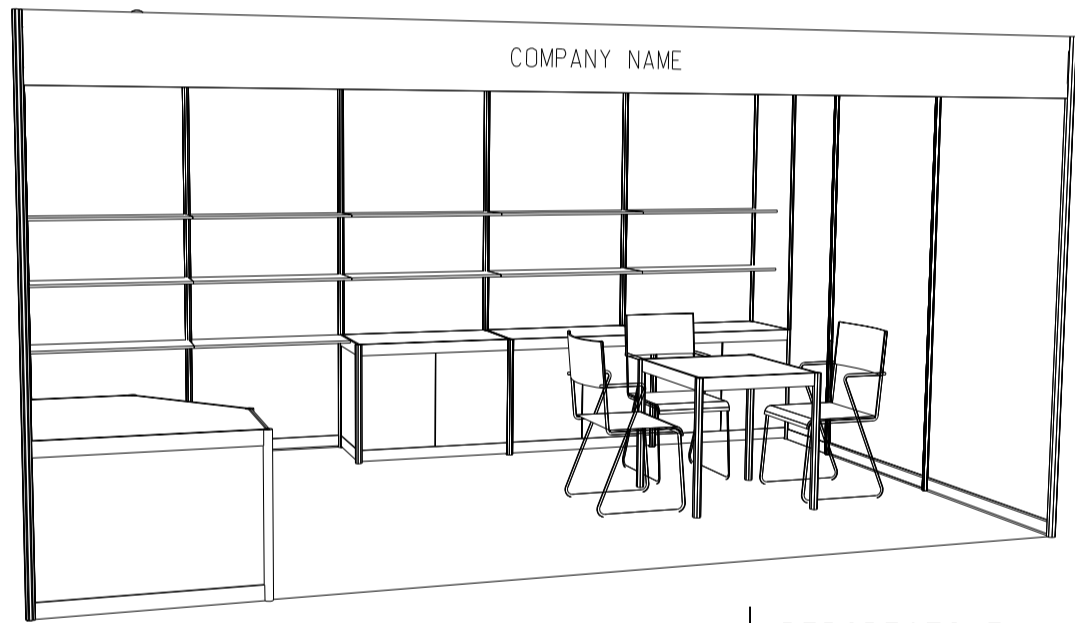

Hong Kong Baby Products Fair

香港嬰兒用品展

5M x 3M Standard Booth

五米乘三米標準攤位

BOOTH SPECIFICATIONS		QTY.
	LOCKABLE CABINET (1000L x 500W x 750H mm)	3
	WOODEN DISPLAY SHELF FLAT (3000W X 300D mm)	2
	WOODEN DISPLAY SHELF FLAT (2000W X 300D mm)	3
	13W LED LAMP SPOTLIGHT (YELLOW LIGHT)	3
	13W LED LAMP LONGARMED SPOTLIGHT (YELLOW LIGHT)	4
	MEETING TABLE (700W x 700D x 750H mm)	1
	BLACK LEATHER CHAIR	3
	CEILING BEAM	5M
	DISPLAY PLATFORM	1
	RUBBISH BIN & CARPET (15 sq.m.)	

*The Hong Kong Trade Development Council reserves the right to change the configuration if necessary.

*如有需要，香港貿易發展局有權更改攤位結構。