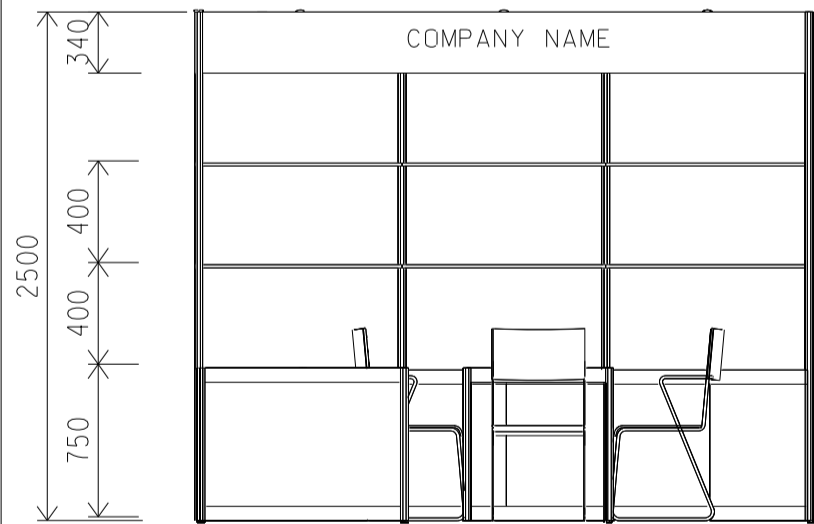

Hong Kong Baby Products Fair

香港嬰兒用品展

3M x 3M Standard Booth

三米乘三米標準攤位

BOOTH SPECIFICATIONS		QTY.
	LOCKABLE CABINET 1000L x 500W x 750H mm	3
	WOODEN DISPLAY SHELF FLAT (3000W X 300D mm)	2
	13W LED LAMP SPOTLIGHT (YELLOW LIGHT)	3
	13W LED LAMP LONGARMED SPOTLIGHT (YELLOW LIGHT)	2
	700W x 700D x 750H mm MEETING TABLE	1
	BLACK LEATHER CHAIR	3
	CEILING BEAM	3M
	DISPLAY PLATFORM	1
	RUBBISH BIN & CARPET (9sqm.)	

*The Hong Kong Trade Development Council reserves the right to change the configuration if necessary.

*如有需要，香港貿易發展局有權更改攤位結構。