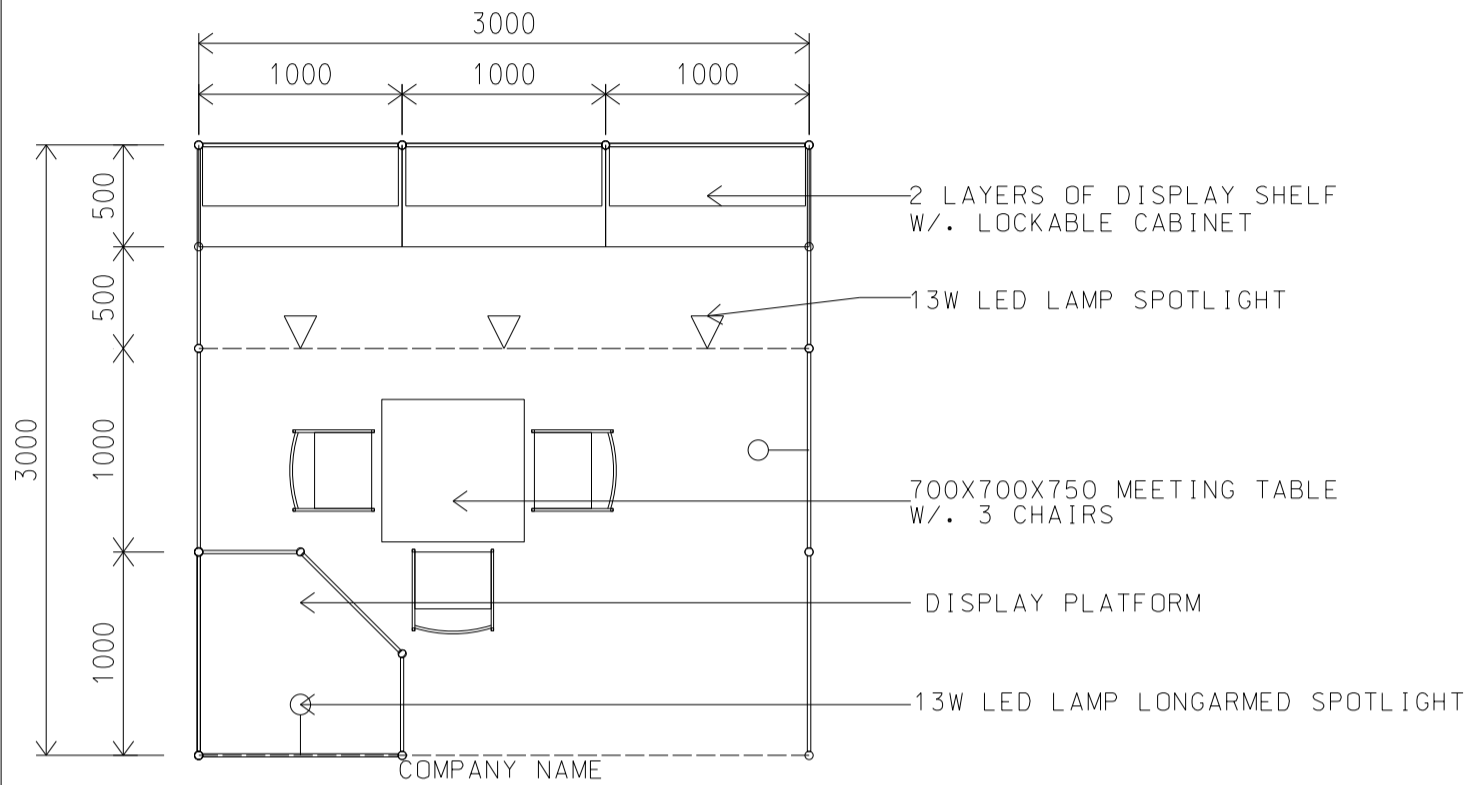

Hong Kong Baby Products Fair

香港嬰兒用品展

3M x 3M Standard Booth

三米乘三米標準攤位

BOOTH SPECIFICATIONS		QTY.
	LOCKABLE CABINET 1000L x 500W x 750H mm	3
	WOODEN DISPLAY SHELF FLAT (3000W X 300D mm)	2
	13W LED LAMP SPOTLIGHT (YELLOW LIGHT)	3
	13W LED LAMP LONGARMED SPOTLIGHT (YELLOW LIGHT)	2
	700W x 700D x 750H mm MEETING TABLE	1
	BLACK LEATHER CHAIR	3
	CEILING BEAM	3M
	DISPLAY PLATFORM	1
	RUBBISH BIN & CARPET (9sqm.)	