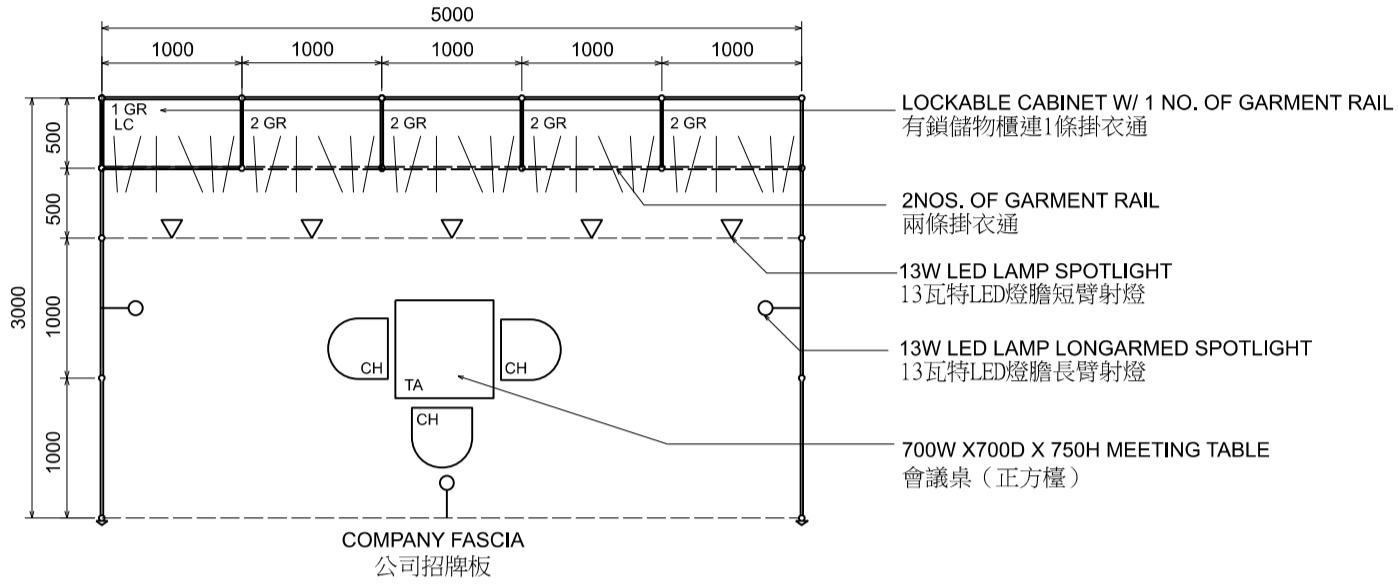

5M x 3M Standard Garment Booth

五米乘三米標準成衣展台

PLAN
平面圖

ELEVATION
正面圖

PERSPECTIVE
透視圖

BOOTH SPECIFICATIONS 攤位規格		QTY.
	1000W x 500D x 750H CABINET 有鎖儲物櫃	1
	GARMENT RAIL 掛衣通	9
	13W LED LAMP SPOTLIGHT (YELLOW LIGHT) 13瓦特LED燈膽短臂射燈 (黃光)	5
	13W LED LAMP LONGARMED SPOTLIGHT (YELLOW LIGHT) 13瓦特LED燈膽長臂射燈 (黃光)	3
	700W x 700D x 750H MEETING TABLE 會議桌 (正方檯)	1
	BLACK LEATHER CHAIR 黑皮椅	3
---	CEILING BEAM 天花樑	5M
	RUBBISH BIN & CARPET (15sqm.) 廢紙箱及地毯	