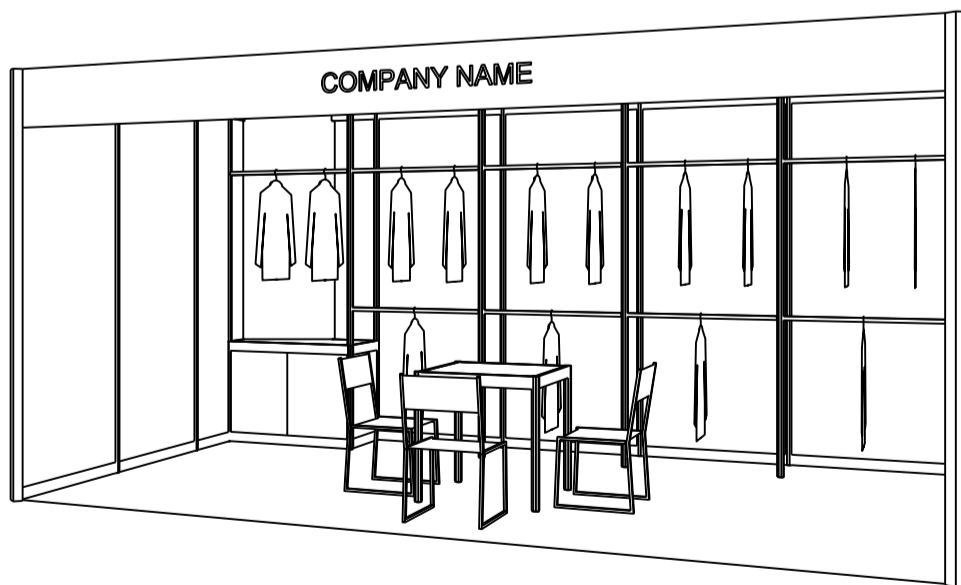

5M x 3M Standard Garment Booth

五米乘三米標準成衣展台

PLAN
平面圖

ELEVATION
正面圖

PERSPECTIVE
透視圖

BOOTH SPECIFICATIONS 攤位規格		QTY.
	1000W x 500D x 750H CABINET 有鎖儲物櫃	1
	GARMENT RAIL 掛衣通	9
	13W LED LAMP SPOTLIGHT (YELLOW LIGHT) 13瓦特LED燈膽短臂射燈 (黃光)	5
	13W LED LAMP LONGARMED SPOTLIGHT (YELLOW LIGHT) 13瓦特LED燈膽長臂射燈 (黃光)	3
	700W x 700D x 750H MEETING TABLE 會議桌 (正方檯)	1
	BLACK LEATHER CHAIR 黑皮椅	3
---	CEILING BEAM 天花樑	5M
	RUBBISH BIN & CARPET (15sqm.) 廢紙箱及地毯	

Garment hanger will not be included as basic booth facilities.

攤位設施不包括衣架

*The Hong Kong Trade Development Council reserves the right to change the configuration if necessary.

*如有需要，香港貿易發展局有權更改攤位結構。