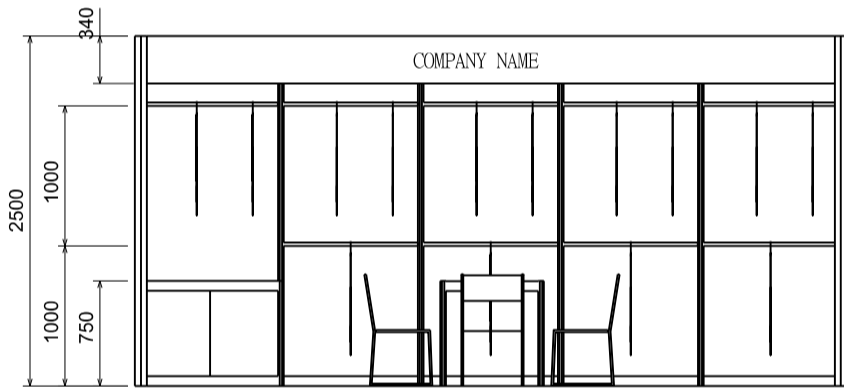

5M x 3M Standard Garment Booth

五米乘三米標準成衣展台

PLAN
平面圖

ELEVATION
正面圖

PERSPECTIVE
透視圖

BOOTH SPECIFICATIONS 攤位規格		QTY.
	1000W x 500D x 750H CABINET 有鎖儲物櫃	1
	GARMENT RAIL 掛衣通	9
	13W LED LAMP SPOTLIGHT (YELLOW LIGHT) 13瓦特LED燈膽短臂射燈 (黃光)	5
	13W LED LAMP LONGARMED SPOTLIGHT (YELLOW LIGHT) 13瓦特LED燈膽長臂射燈 (黃光)	3
	700W x 700D x 750H MEETING TABLE 會議桌 (正方檯)	1
	BLACK LEATHER CHAIR 黑皮椅	3
---	CEILING BEAM 天花樑	5M
	RUBBISH BIN & CARPET (15sqm.) 廢紙箱及地毯	