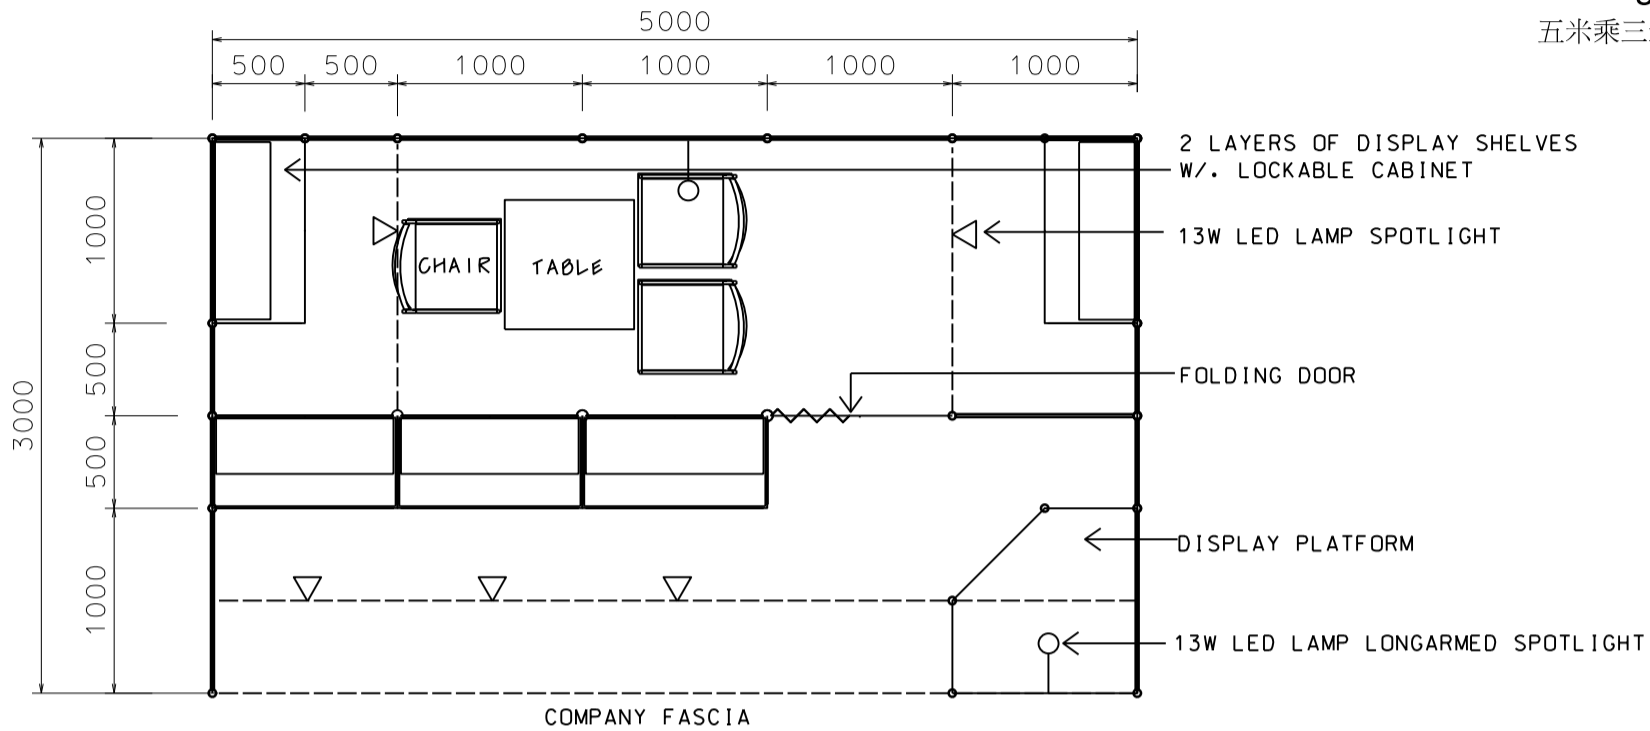

Hong Kong Baby Products Fair

香港嬰兒用品展

5M x 3M Standard Booth with Meeting Room Specification

五米乘三米標準攤位附設會議房規格

BOOTH SPECIFICATIONS 攤位規格		QTY.
	CABINET 連鎖地櫃 (1000L x 500W x 750H mm)	5
	WOODEN DISPLAY SHELF FLAT 層板 (3000W X 300D mm)	2
	WOODEN DISPLAY SHELF FLAT 層板 (1000W X 300D mm)	4
	13W LED LAMP SPOTLIGHT(YELLOW LIGHT) 13瓦特LED燈膽短臂射燈 (黃光)	5
	13W LED LAMP LONGARMED SPOTLIGHT (YELLOW LIGHT) 13瓦特LED燈膽長臂射燈 (黃光)	2
	MEETING TABLE 會議檯 (700W x 700D x 750H mm)	1
	BLACK LEATHER CHAIR 黑皮椅	3
	CEILING BEAM 天花樑	8M
	DISPLAY PLATFORM 陳列組合	1
	FOLDING DOOR 摺門 (1mW)	1
	RUBBISH BIN & CARPET 廢紙箱及地毯 (15 sq.m.)	