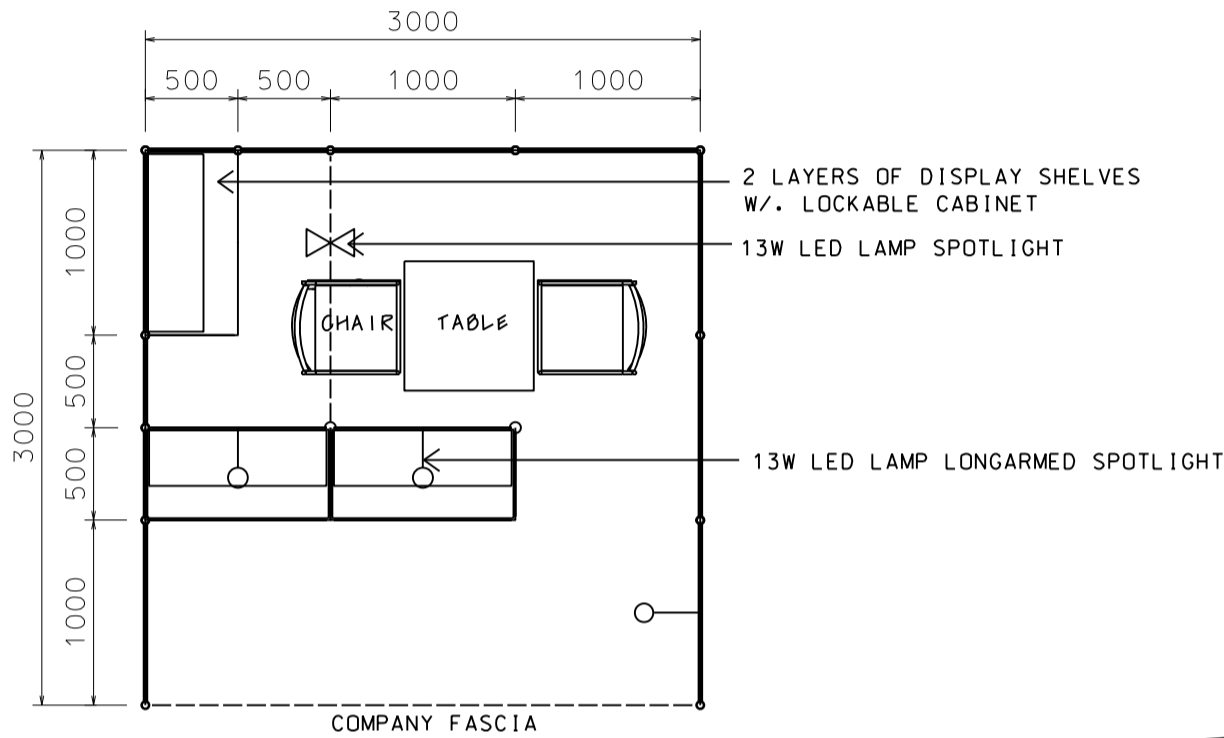

3M x 3M Standard Booth with Meeting Room Specification

三米乘三米標準攤位附設會議房規格

PLAN

PERSPECTIVE

ELEVATION

BOOTH SPECIFICATIONS 攤位規格		QTY.
	CABINET 連鎖地櫃 (1000L x 500W x 750H mm)	3
	WOODEN DISPLAY SHELF FLAT 層板 (2000W X 300D mm)	2
	WOODEN DISPLAY SHELF FLAT 層板 (1000W X 300D mm)	2
	13W LED LAMP SPOTLIGHT (YELLOW LIGHT) 13瓦特LED燈膽短臂射燈 (黃光)	2
	13W LED LAMP LONGARMED SPOTLIGHT (YELLOW LIGHT) 13瓦特LED燈膽長臂射燈 (黃光)	3
	MEETING TABLE 會議檯 (700W x 750H mm)	1
	BLACK LEATHER CHAIR 黑皮椅	2
	CEILING BEAM 天花樑	1.5M
	RUBBISH BIN & CARPET 廢紙箱及地毯 (9 sq.m.)	