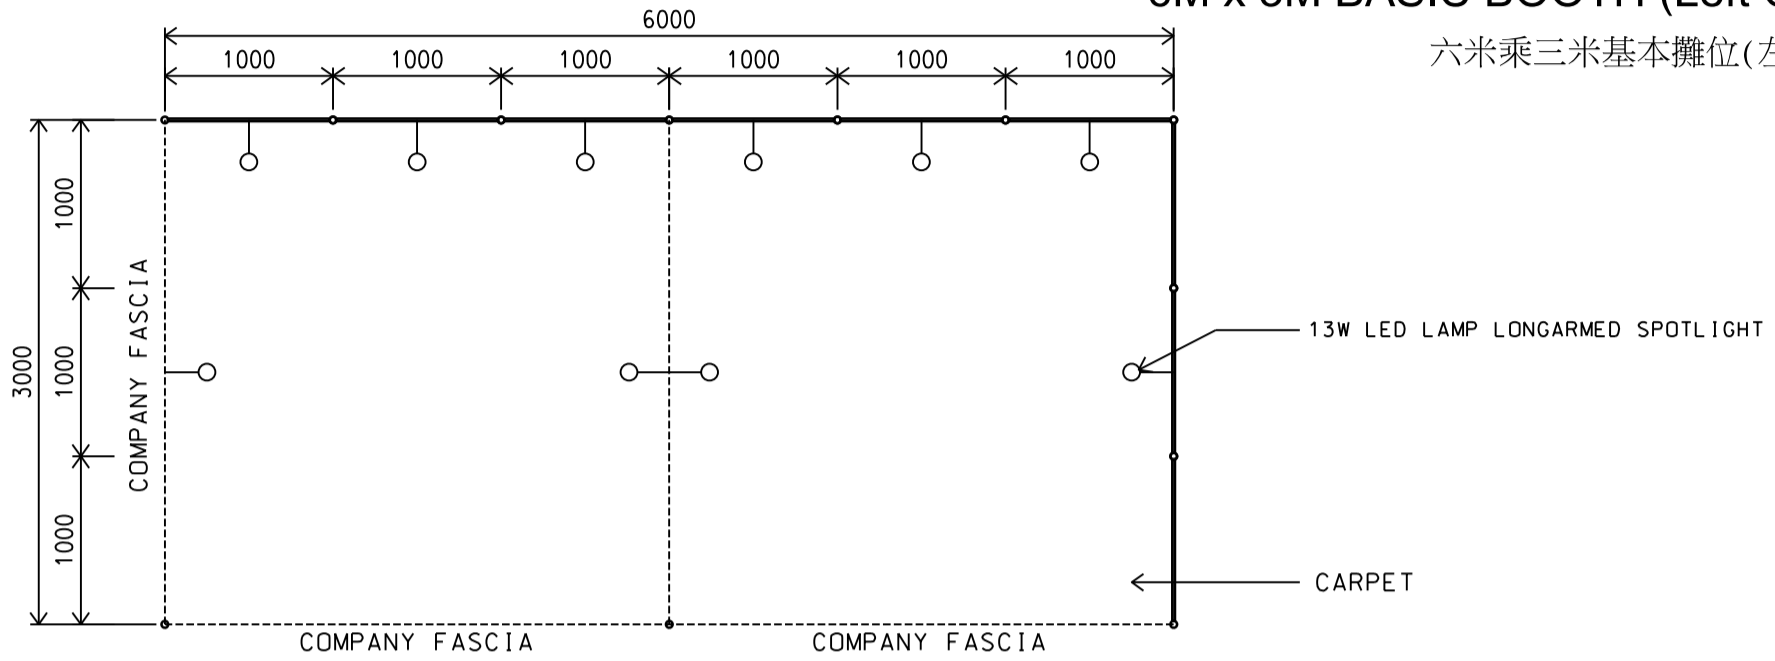

Hong Kong Baby Products Fair

香港嬰兒用品展

6M x 3M BASIC BOOTH (Left Corner)

六米乘三米基本攤位(左邊角位)

BOOTH SPECIFICATIONS		QTY.
	13W LED LAMP LONGARMED SPOTLIGHT (YELLOW LIGHT) 13瓦特LED燈膽長臂射燈 (黃光)	10
	RUBBISH BIN & CARPET 廢紙箱及地毯 (18 sq.m.)	