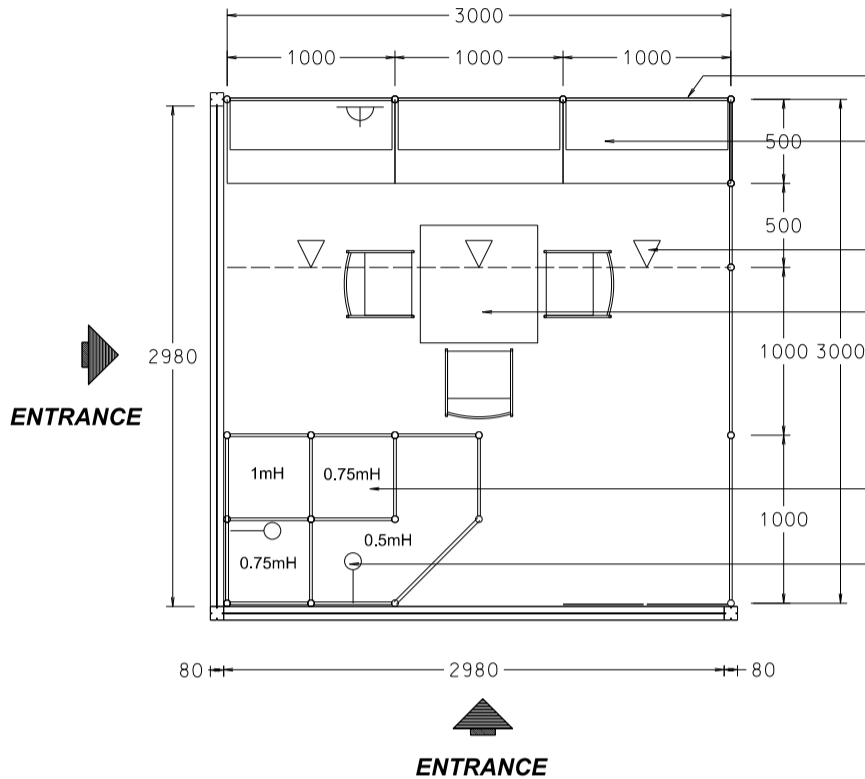

### 3M x 3M Deluxe Left Corner Booth

三米乘三米高級左邊角位攤位

- ALL PARTITIONS ARE IN 2.5mH
- LOCKABLE CABINET W/ 2 LAYERS OF WOODEN DISPLAY SHELF
- 13W LED LAMP SPOTLIGHT
- 700 X 700 X 750mmH MEETING TABLE W/ 3 CHAIRS
- DISPLAY PLATFORM W/ STICKER FIN.
- 13W LED LAMP LONGARMED SPOTLIGHT (300MM)

#### BOOTH SPECIFICATIONS

QTY.

	BOOTH SPECIFICATIONS	QTY.
	LOCKABLE CABINET 1000L x 500W x 750H mm	3
	WOODEN DISPLAY SHELF FLAT (3000W X 300D mm)	2
	DISPLAY PLATFORM IN STICKER LAMINATIONS 500 / 750 / 1000mmH	1
	13W LED LAMP SPOTLIGHT (YELLOW LIGHT)	3
	13W LED LAMP LONGARMED SPOTLIGHT (300MM) (YELLOW LIGHT)	2
	500w SQUARE PIN SOCKET	1
	700W x 700D x 750H mm MEETING TABLE	1
	BLACK LEATHER CHAIR	3
	CEILING BEAM	3M
	COMPANY LOGO	2
	RUBBISH BIN & CARPET (9sqm.)	