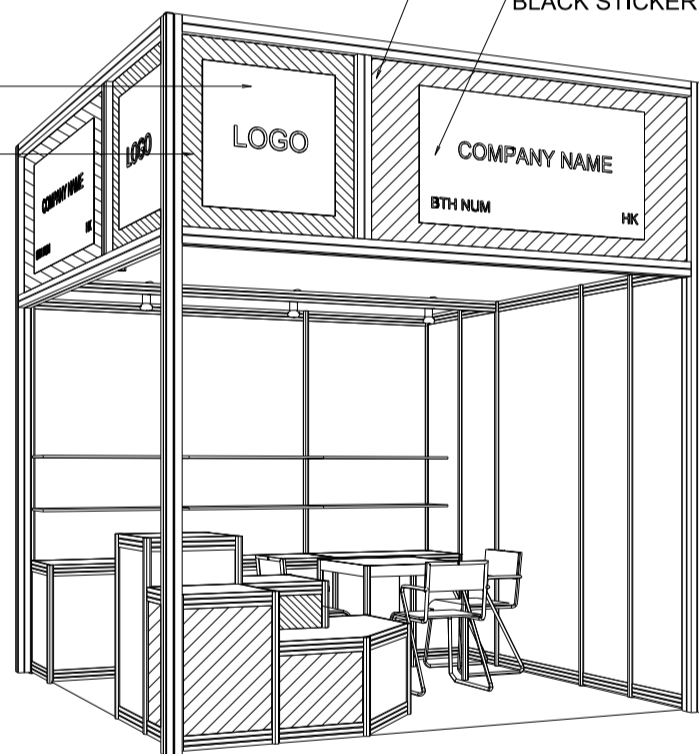

PERSPECTIVE

BOOTH SPECIFICATIONS

QTY.

	BOOTH SPECIFICATIONS	QTY.
	LOCKABLE CABINET 1000L x 500W x 750H mm	3
	WOODEN DISPLAY SHELF FLAT (3000W X 300D mm)	2
	DISPLAY PLATFORM IN STICKER LAMINATIONS 500 / 750 / 1000mmH	1
	13W LED LAMP SPOTLIGHT (YELLOW LIGHT)	3
	13W LED LAMP LONGARMED SPOTLIGHT (300MM) (YELLOW LIGHT)	2
	500w SQUARE PIN SOCKET	1
	700W x 700D x 750H mm MEETING TABLE	1
	BLACK LEATHER CHAIR	3
	CEILING BEAM	3M
	COMPANY LOGO	2
	RUBBISH BIN & CARPET (9sqm.)