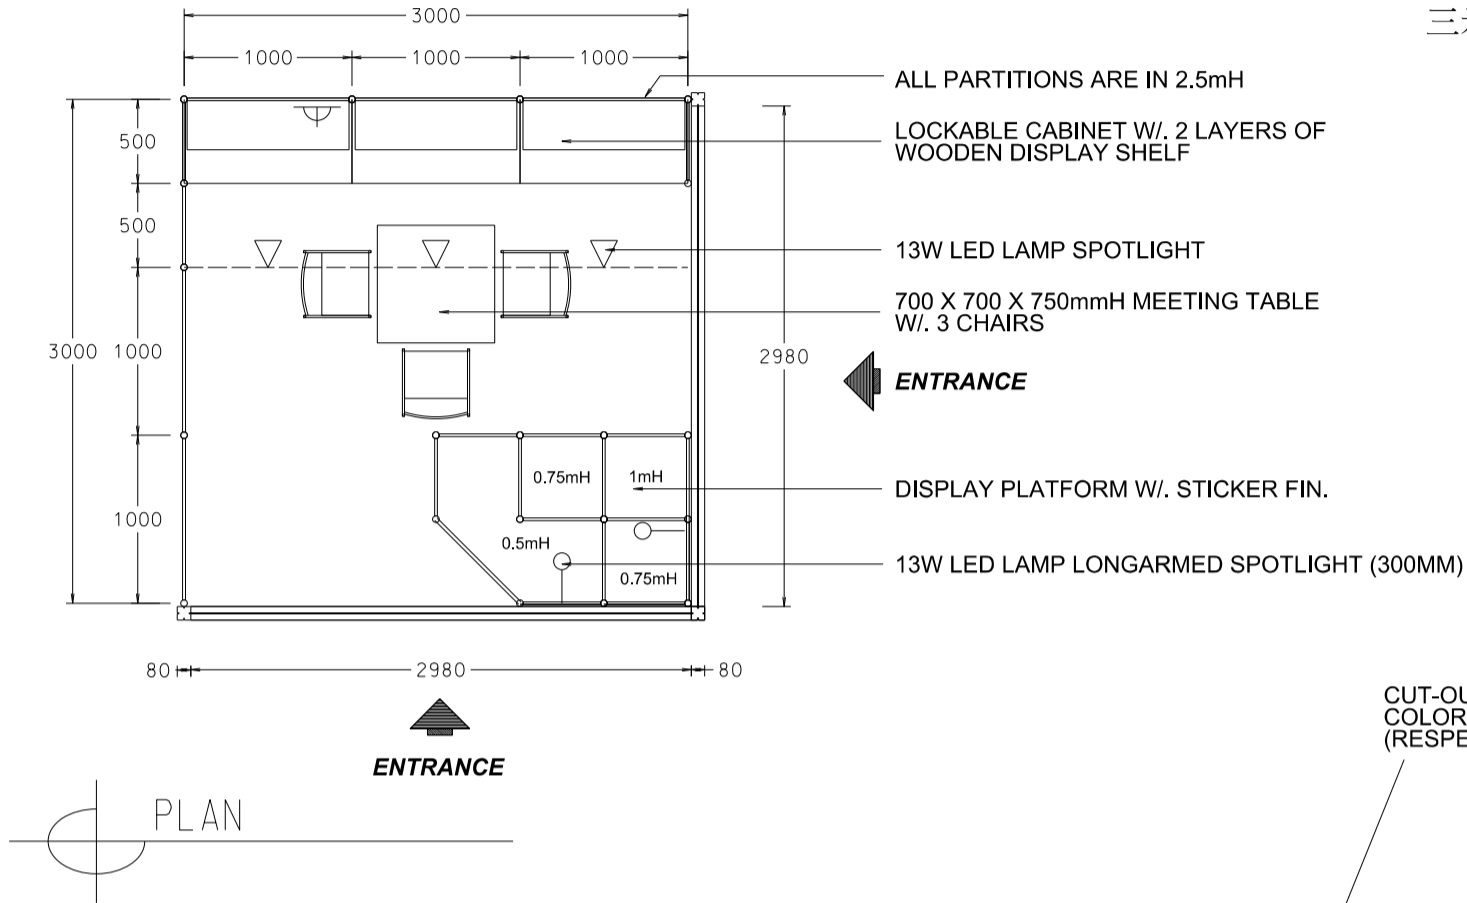

Hong Kong Baby Products Fair

香港嬰兒用品展

3M x 3M Deluxe Right Corner Booth

三米乘三米高級右邊角位攤位

WHITE FOAMBOARD W/
BLACK STICKER COMPANY NAME

CUT-OUT PLYWOOD SHAPE
COLOR STICKER LAMINATION
(RESPECT M-3178 ORANGE)

PERSPECTIVE

BOOTH SPECIFICATIONS		QTY.
	LOCKABLE CABINET 1000L x 500W x 750H mm	3
	WOODEN DISPLAY SHELF FLAT (3000W X 300D mm)	2
	DISPLAY PLATFORM IN STICKER LAMINATIONS 500 / 750 / 1000mmH	1
	13W LED LAMP SPOTLIGHT (YELLOW LIGHT)	3
	13W LED LAMP LONGARMED SPOTLIGHT (300MM) (YELLOW LIGHT)	2
	500w SQUARE PIN SOCKET	1
	700w x 700D x 750H mm MEETING TABLE	1
	BLACK LEATHER CHAIR	3
	CEILING BEAM	3M
	COMPANY LOGO	2
	RUBBISH BIN & CARPET (9sqm.)	