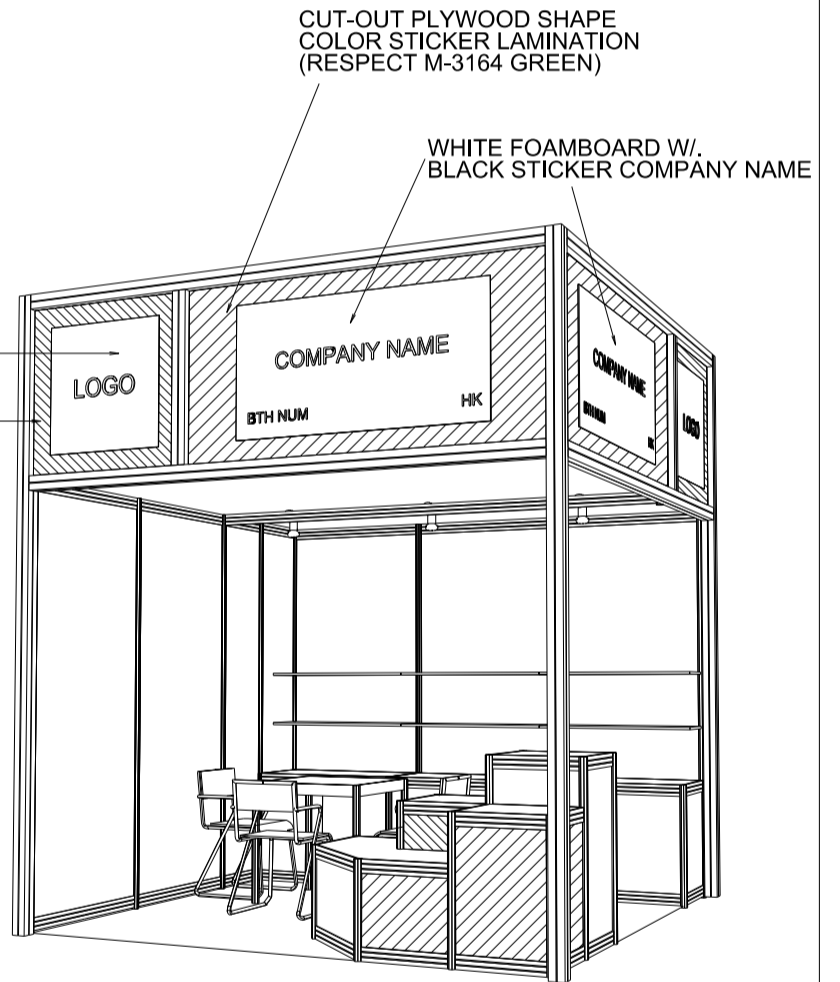

Hong Kong Baby Products Fair

香港嬰兒用品展

3M x 3M Deluxe Right Corner Booth

三米乘三米高級右邊角位攤位

WHITE FOAMBOARD W/
BLACK STICKER COMPANY NAME

CUT-OUT PLYWOOD SHAPE
COLOR STICKER LAMINATION
(RESPECT M-3178 ORANGE)

PERSPECTIVE

BOOTH SPECIFICATIONS		QTY.
	LOCKABLE CABINET 1000L x 500W x 750H mm	3
	WOODEN DISPLAY SHELF FLAT (3000W X 300D mm)	2
	DISPLAY PLATFORM IN STICKER LAMINATIONS 500 / 750 / 1000mmH	1
	13W LED LAMP SPOTLIGHT (YELLOW LIGHT)	3
	13W LED LAMP LONGARMED SPOTLIGHT (300MM) (YELLOW LIGHT)	2
	500w SQUARE PIN SOCKET	1
	700w x 700D x 750H mm MEETING TABLE	1
	BLACK LEATHER CHAIR	3
	CEILING BEAM	3M
	COMPANY LOGO	2
	RUBBISH BIN & CARPET (9sqm.)	