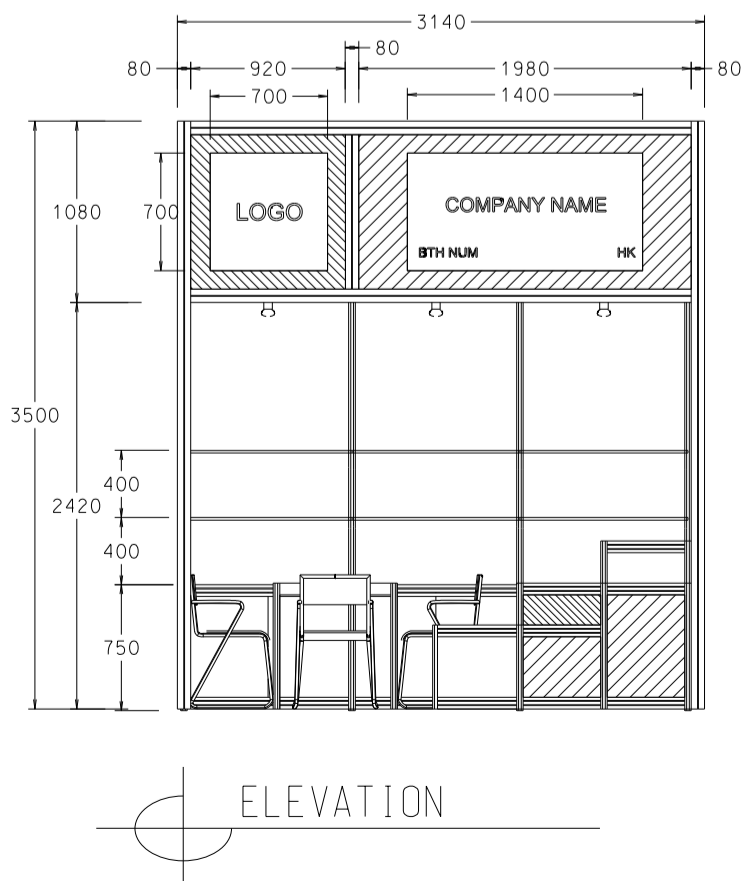

Hong Kong Baby Products Fair

香港嬰兒用品展

3M x 3M Deluxe Right Corner Booth

三米乘三米高級右邊角位攤位

WHITE FOAMBOARD W/
BLACK STICKER COMPANY NAME

CUT-OUT PLYWOOD SHAPE
COLOR STICKER LAMINATION
(RESPECT M-3178 ORANGE)

PERSPECTIVE

BOOTH SPECIFICATIONS		QTY.
	LOCKABLE CABINET 1000L x 500W x 750H mm	3
	WOODEN DISPLAY SHELF FLAT (3000W X 300D mm)	2
	DISPLAY PLATFORM IN STICKER LAMINATIONS 500 / 750 / 1000mmH	1
	13W LED LAMP SPOTLIGHT (YELLOW LIGHT)	3
	13W LED LAMP LONGARMED SPOTLIGHT (300MM) (YELLOW LIGHT)	2
	500w SQUARE PIN SOCKET	1
	700w x 700D x 750H mm MEETING TABLE	1
	BLACK LEATHER CHAIR	3
	CEILING BEAM	3M
	COMPANY LOGO	2
	RUBBISH BIN & CARPET (9sqm.)	