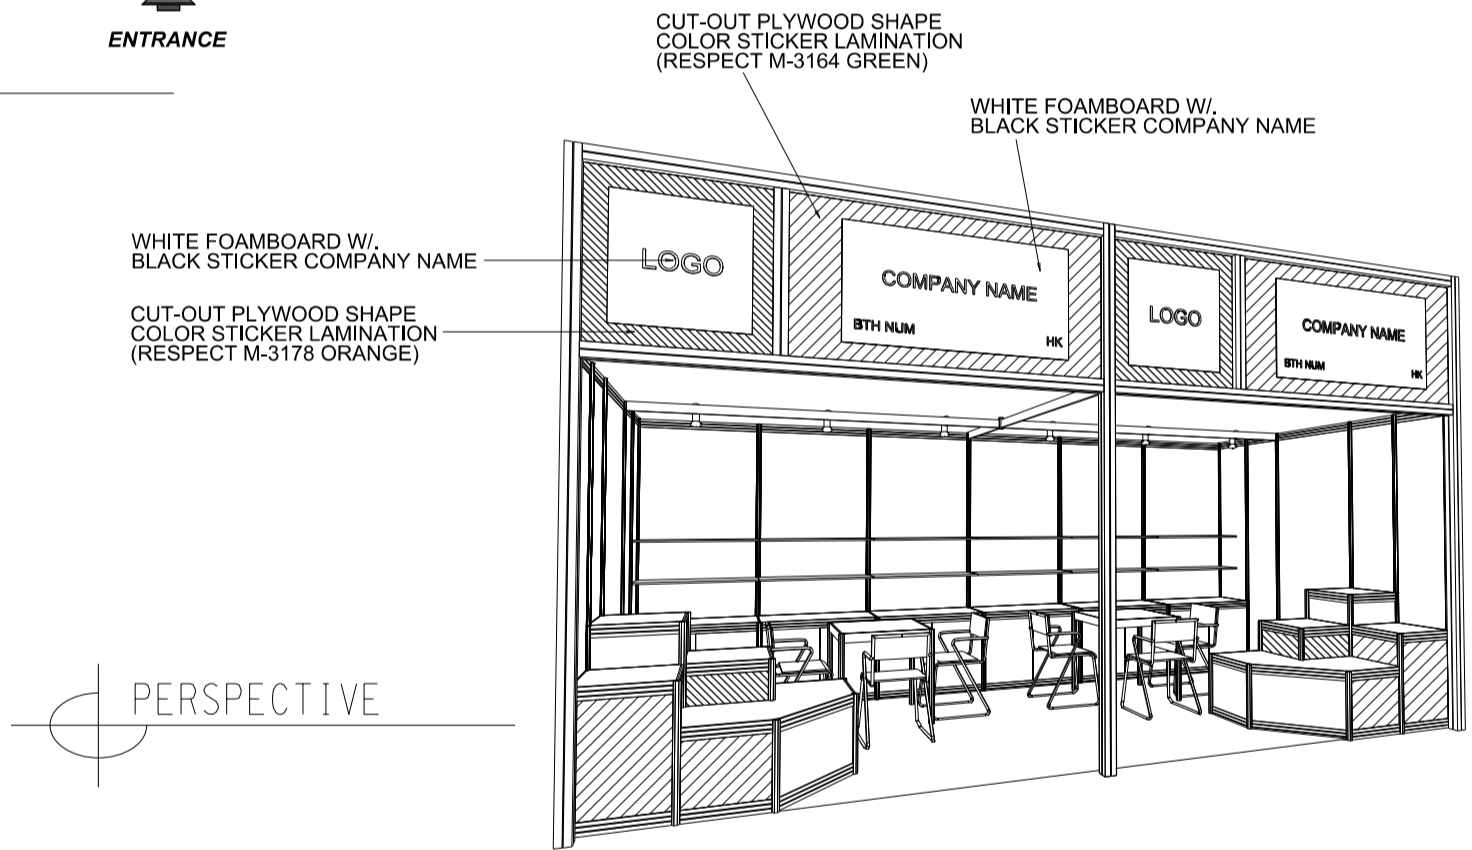

### 6M x 3M Deluxe Booth

六米乘三米高級攤位

BOOTH SPECIFICATIONS		QTY.
	LOCKABLE CABINET 1000L x 500W x 750H mm	6
	WOODEN DISPLAY SHELF FLAT (3000W X 300D mm)	4
	DISPLAY PLATFORM IN STICKER LAMINATIONS 500 / 750 / 1000mmH	2
	13W LED LAMP SPOTLIGHT (YELLOW LIGHT)	6
	13W LED LAMP LONGARMED SPOTLIGHT (300MM) (YELLOW LIGHT)	4
	500w SQUARE PIN SOCKET	2
	700W x 700D x 750H mm MEETING TABLE	2
	BLACK LEATHER CHAIR	6
	CEILING BEAM	9M
	COMPANY LOGO	2
	RUBBISH BIN & CARPET (18sqm.)	