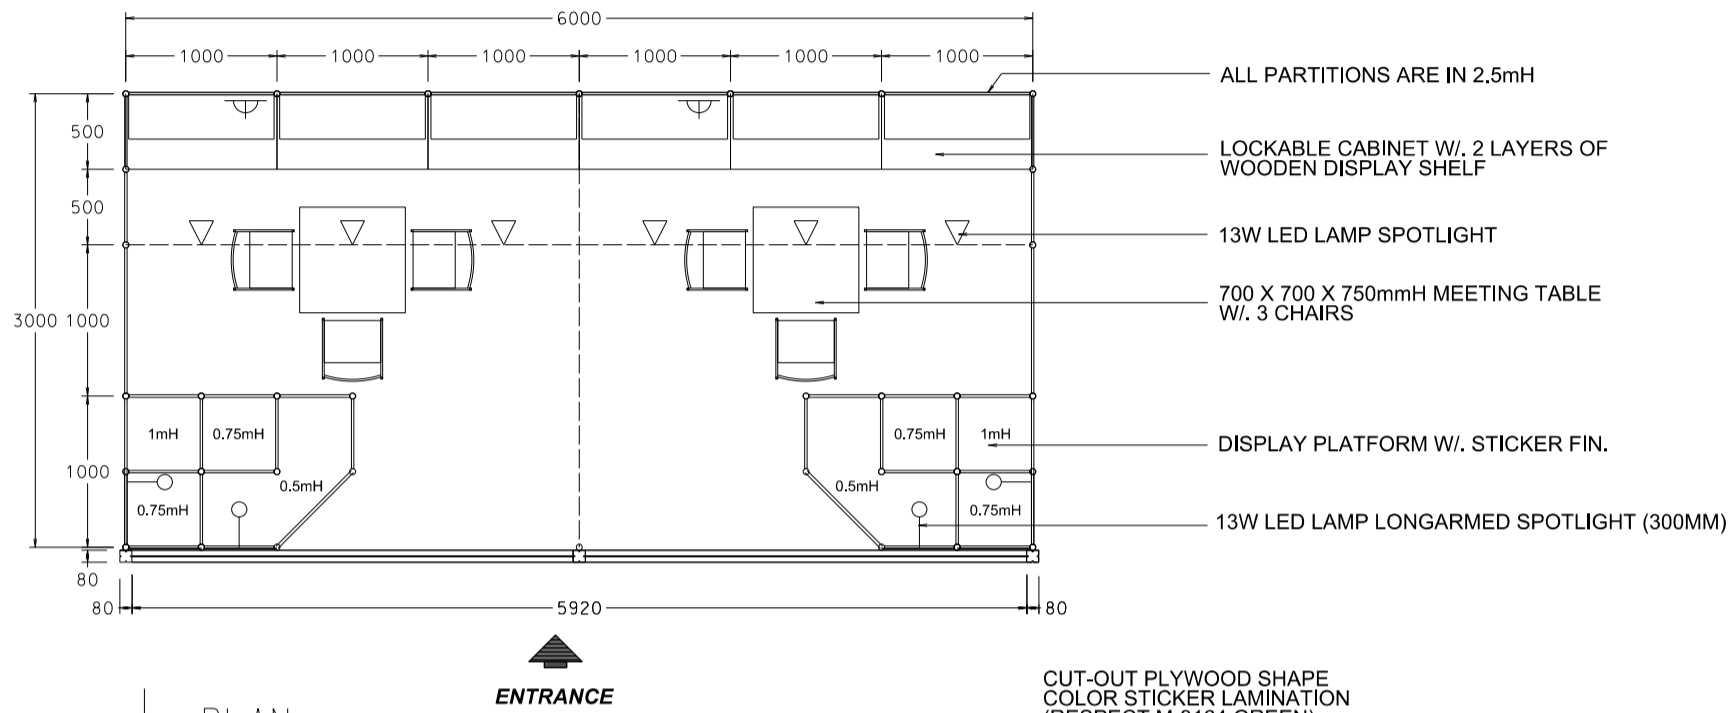

### 6M x 3M Deluxe Booth

六米乘三米高級攤位

BOOTH SPECIFICATIONS		QTY.
	LOCKABLE CABINET 1000L x 500W x 750H mm	6
	WOODEN DISPLAY SHELF FLAT (3000W X 300D mm)	4
	DISPLAY PLATFORM IN STICKER LAMINATIONS 500 / 750 / 1000mmH	2
	13W LED LAMP SPOTLIGHT (YELLOW LIGHT)	6
	13W LED LAMP LONGARMED SPOTLIGHT (300MM) (YELLOW LIGHT)	4
	500w SQUARE PIN SOCKET	2
	700W x 700D x 750H mm MEETING TABLE	2
	BLACK LEATHER CHAIR	6
	CEILING BEAM	9M
	COMPANY LOGO	2
	RUBBISH BIN & CARPET (18sqm.)	