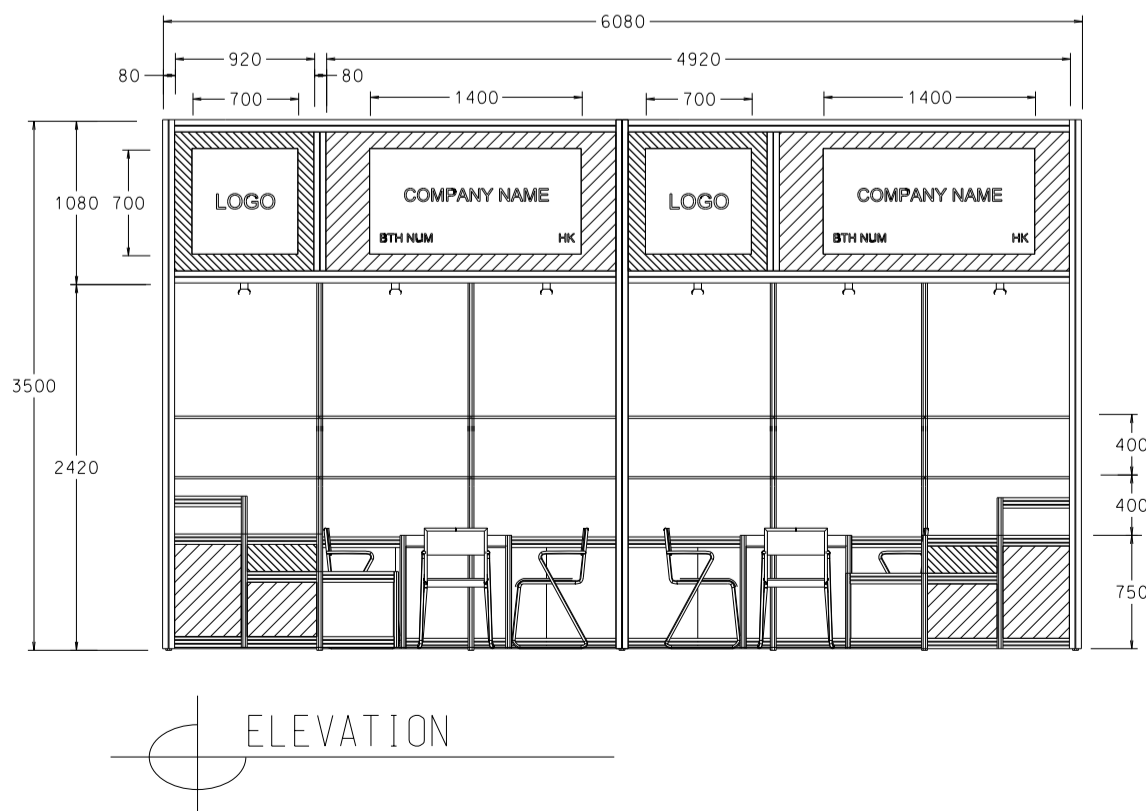

### 6M x 3M Deluxe Booth

六米乘三米高級攤位

BOOTH SPECIFICATIONS		QTY.
	LOCKABLE CABINET 1000L x 500W x 750H mm	6
	WOODEN DISPLAY SHELF FLAT (3000W X 300D mm)	4
	DISPLAY PLATFORM IN STICKER LAMINATIONS 500 / 750 / 1000mmH	2
	13W LED LAMP SPOTLIGHT (YELLOW LIGHT)	6
	13W LED LAMP LONGARMED SPOTLIGHT (300MM) (YELLOW LIGHT)	4
	500w SQUARE PIN SOCKET	2
	700W x 700D x 750H mm MEETING TABLE	2
	BLACK LEATHER CHAIR	6
	CEILING BEAM	9M
	COMPANY LOGO	2
	RUBBISH BIN & CARPET (18sqm.)	