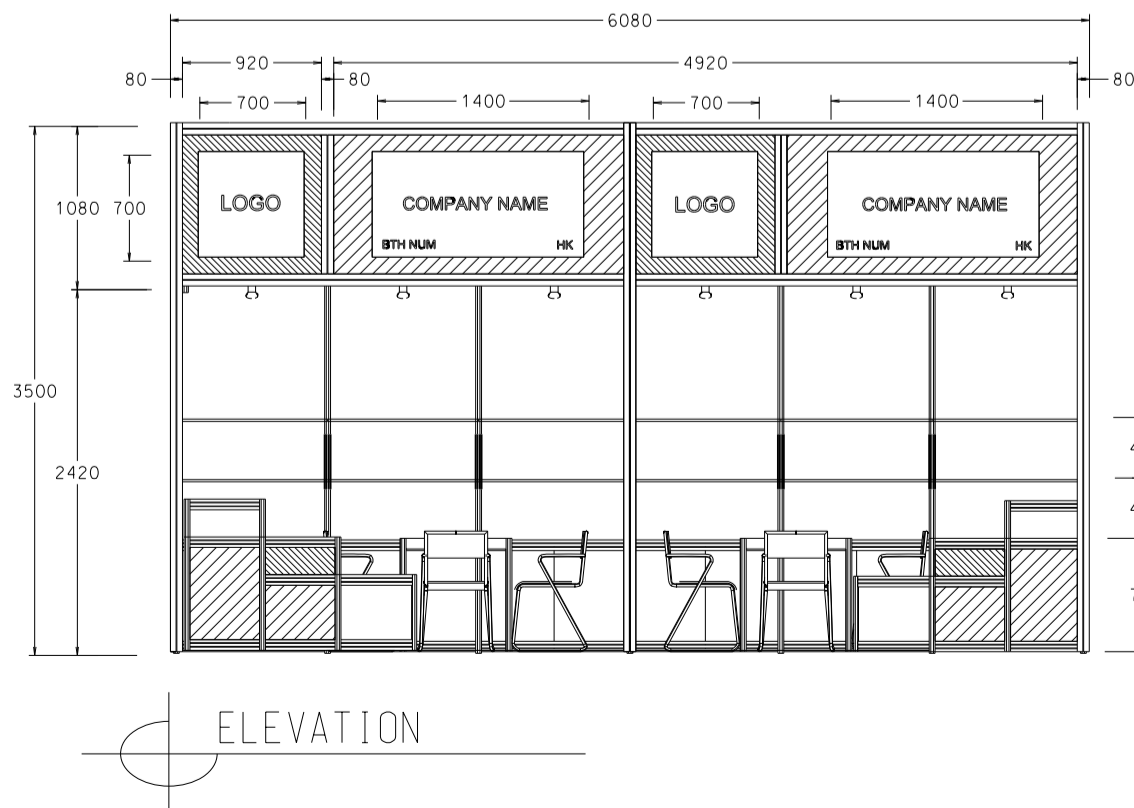

### 6M x 3M Deluxe Left Corner Booth

六米乘三米高級左邊角位攤位

WHITE FOAMBOARD W/ BLACK STICKER COMPANY NAME

CUT-OUT PLYWOOD SHAPE COLOR STICKER LAMINATION (RESPECT M-3178 ORANGE)

CUT-OUT PLYWOOD SHAPE COLOR STICKER LAMINATION (RESPECT M-3164 GREEN)

WHITE FOAMBOARD W/ BLACK STICKER COMPANY NAME

BOOTH SPECIFICATIONS		QTY.
	LOCKABLE CABINET 1000L x 500W x 750H mm	6
	WOODEN DISPLAY SHELF FLAT (3000W X 300D mm)	4
	DISPLAY PLATFORM IN STICKER LAMINATIONS 500 / 750 / 1000mmH	2
	13W LED LAMP SPOTLIGHT (YELLOW LIGHT)	6
	13W LED LAMP LONGARMED SPOTLIGHT (300MM) (YELLOW LIGHT)	4
	500w SQUARE PIN SOCKET	2
	700W x 700D x 750H mm MEETING TABLE	2
	BLACK LEATHER CHAIR	6
	CEILING BEAM	9M
	COMPANY LOGO	3
	RUBBISH BIN & CARPET (18sqm.)	