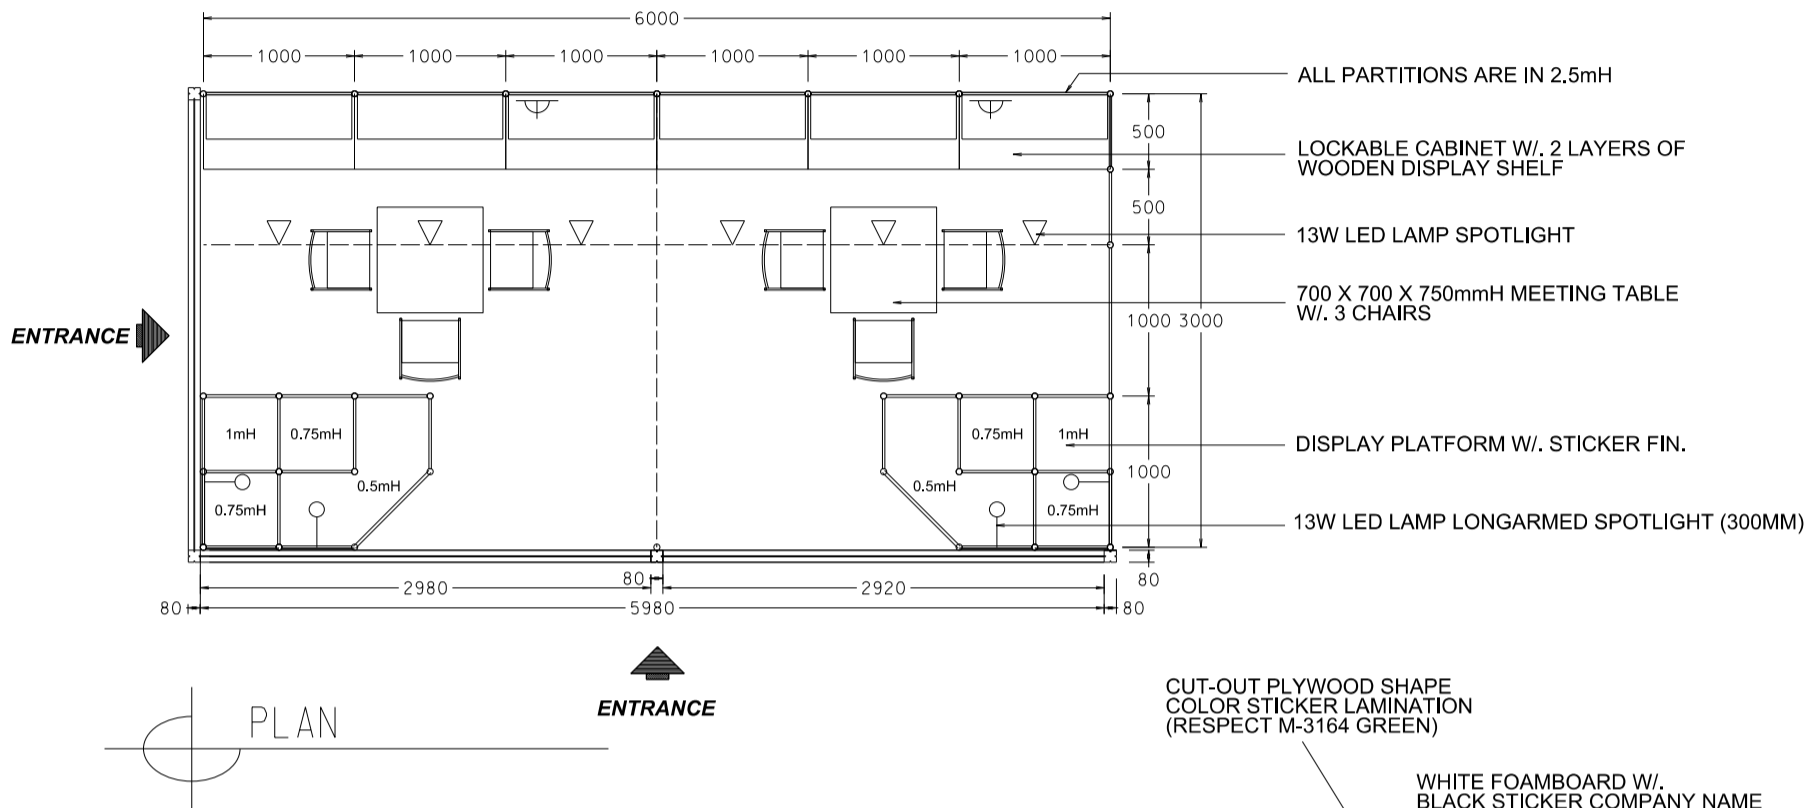

### 6M x 3M Deluxe Left Corner Booth

六米乘三米高級左邊角位攤位

WHITE FOAMBOARD W/ BLACK STICKER COMPANY NAME

CUT-OUT PLYWOOD SHAPE COLOR STICKER LAMINATION (RESPECT M-3178 ORANGE)

CUT-OUT PLYWOOD SHAPE COLOR STICKER LAMINATION (RESPECT M-3164 GREEN)

WHITE FOAMBOARD W/ BLACK STICKER COMPANY NAME

BOOTH SPECIFICATIONS		QTY.
	LOCKABLE CABINET 1000L x 500W x 750H mm	6
	WOODEN DISPLAY SHELF FLAT (3000W X 300D mm)	4
	DISPLAY PLATFORM IN STICKER LAMINATIONS 500 / 750 / 1000mmH	2
	13W LED LAMP SPOTLIGHT (YELLOW LIGHT)	6
	13W LED LAMP LONGARMED SPOTLIGHT (300MM) (YELLOW LIGHT)	4
	500w SQUARE PIN SOCKET	2
	700W x 700D x 750H mm MEETING TABLE	2
	BLACK LEATHER CHAIR	6
	CEILING BEAM	9M
	COMPANY LOGO	3
	RUBBISH BIN & CARPET (18sqm.)	