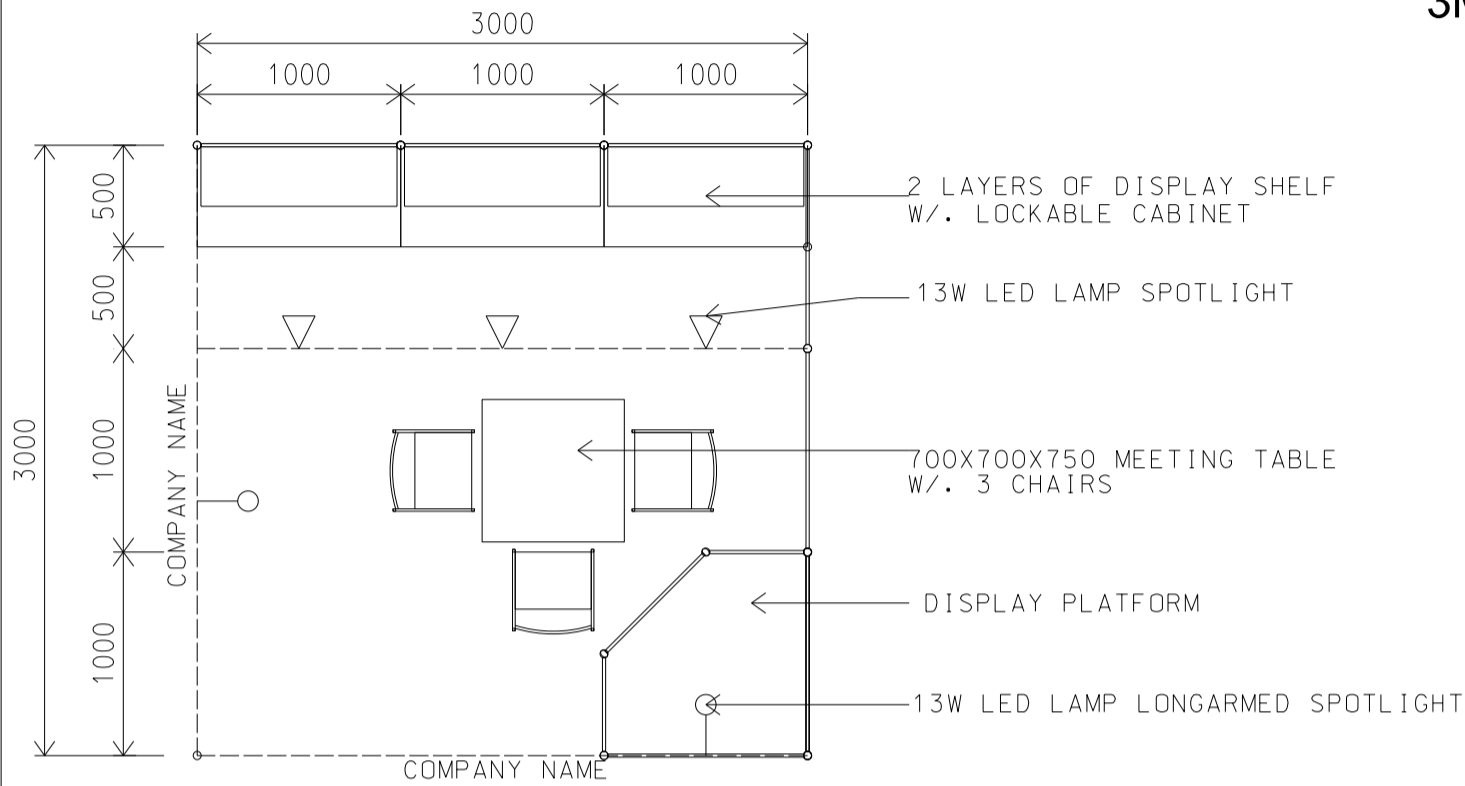

Hong Kong Baby Products Fair

香港嬰兒用品展

3M x 3M Left Corner Booth

三米乘三米左邊角位攤位

BOOTH SPECIFICATIONS		QTY.
	LOCKABLE CABINET 1000L x 500W x 750H mm	3
	WOODEN DISPLAY SHELF FLAT (3000W X 300D mm)	2
	13W LED LAMP SPOTLIGHT (YELLOW LIGHT)	3
	13W LED LAMP LONGARMED SPOTLIGHT (YELLOW LIGHT)	2
	700W x 700D x 750H mm MEETING TABLE	1
	BLACK LEATHER CHAIR	3
	CEILING BEAM	3M
	DISPLAY PLATFORM	1
	RUBBISH BIN & CARPET (9sqm.)	