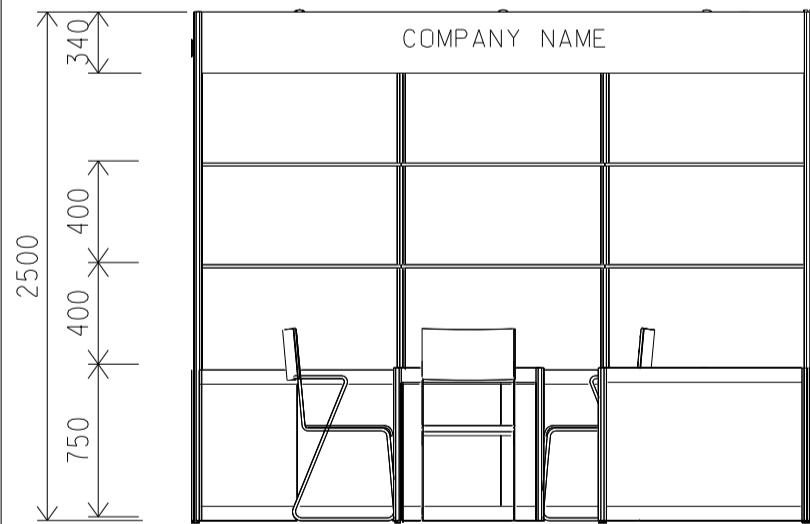

Hong Kong Baby Products Fair

香港嬰兒用品展

3M x 3M Left Corner Booth

三米乘三米左邊角位攤位

BOOTH SPECIFICATIONS		QTY.
	LOCKABLE CABINET 1000L x 500W x 750H mm	3
	WOODEN DISPLAY SHELF FLAT (3000W X 300D mm)	2
	13W LED LAMP SPOTLIGHT (YELLOW LIGHT)	3
	13W LED LAMP LONGARMED SPOTLIGHT (YELLOW LIGHT)	2
	700W x 700D x 750H mm MEETING TABLE	1
	BLACK LEATHER CHAIR	3
	CEILING BEAM	3M
	DISPLAY PLATFORM	1
	RUBBISH BIN & CARPET (9sqm.)	

*The Hong Kong Trade Development Council reserves the right to change the configuration if necessary.

*如有需要，香港貿易發展局有權更改攤位結構。