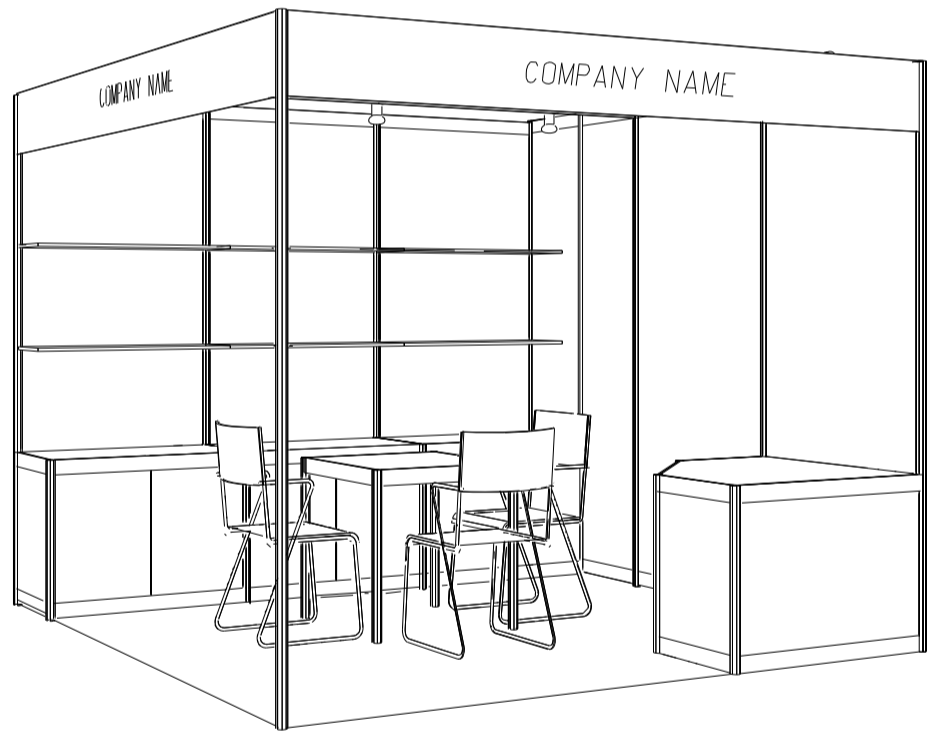

Hong Kong Baby Products Fair

香港嬰兒用品展

3M x 3M Left Corner Booth

三米乘三米左邊角位攤位

BOOTH SPECIFICATIONS		QTY.
	LOCKABLE CABINET 1000L x 500W x 750H mm	3
	WOODEN DISPLAY SHELF FLAT (3000W X 300D mm)	2
	13W LED LAMP SPOTLIGHT (YELLOW LIGHT)	3
	13W LED LAMP LONGARMED SPOTLIGHT (YELLOW LIGHT)	2
	700W x 700D x 750H mm MEETING TABLE	1
	BLACK LEATHER CHAIR	3
	CEILING BEAM	3M
	DISPLAY PLATFORM	1
	RUBBISH BIN & CARPET (9sqm.)	

*The Hong Kong Trade Development Council reserves the right to change the configuration if necessary.

*如有需要，香港貿易發展局有權更改攤位結構。