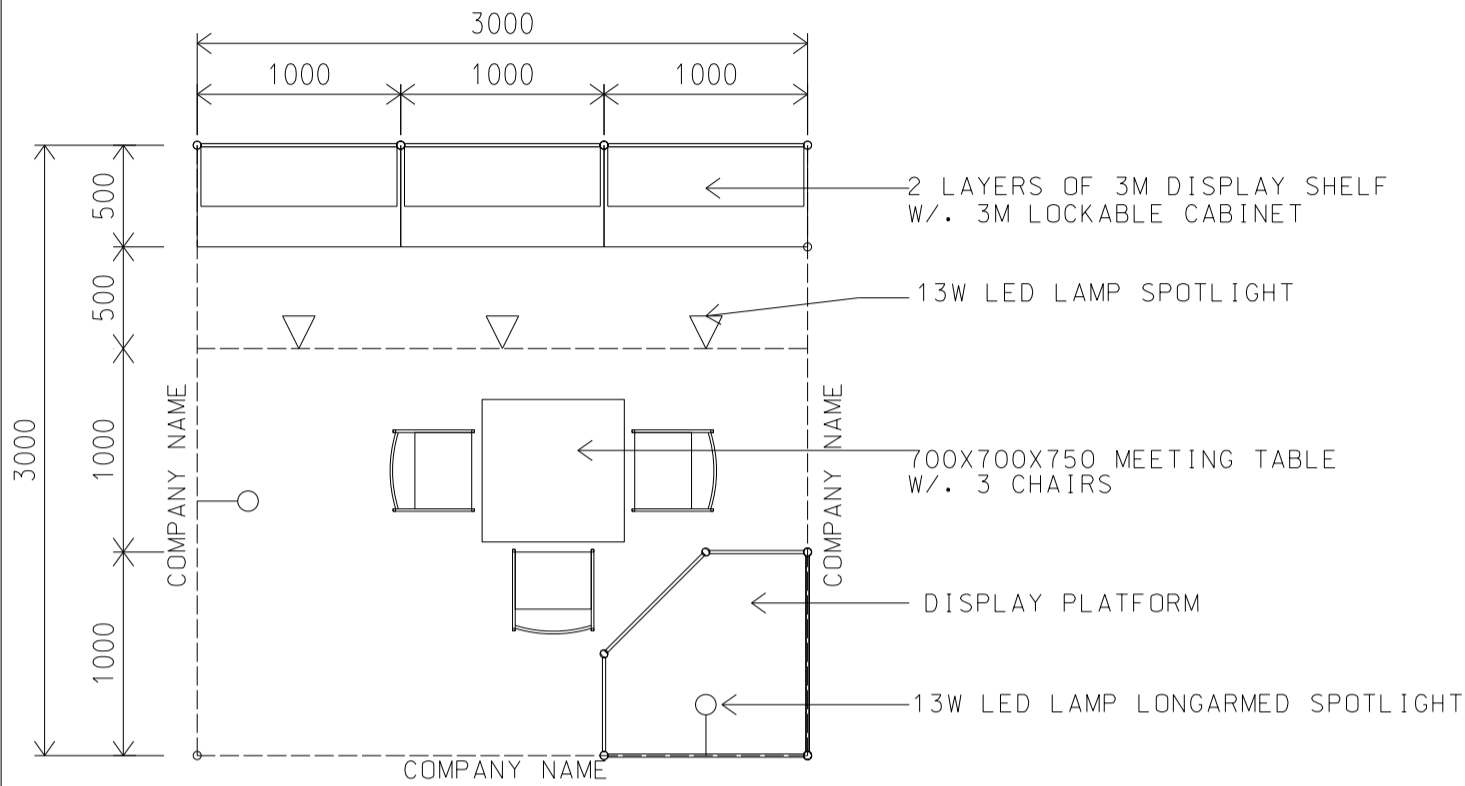

### 3M x 3M Peninsula Booth

三米乘三米半島攤位

BOOTH SPECIFICATIONS		QTY.
	LOCKABLE CABINET 1000L x 500W x 750H mm	3
	WOODEN DISPLAY SHELF FLAT (3000W X 300D mm)	2
	13W LED LAMP SPOTLIGHT (YELLOW LIGHT)	3
	13W LED LAMP LONGARMED SPOTLIGHT (YELLOW LIGHT)	2
	700W x 700D x 750H mm MEETING TABLE	1
	BLACK LEATHER CHAIR	3
	CEILING BEAM	3M
	DISPLAY PLATFORM	1
	RUBBISH BIN & CARPET (9sqm.)	