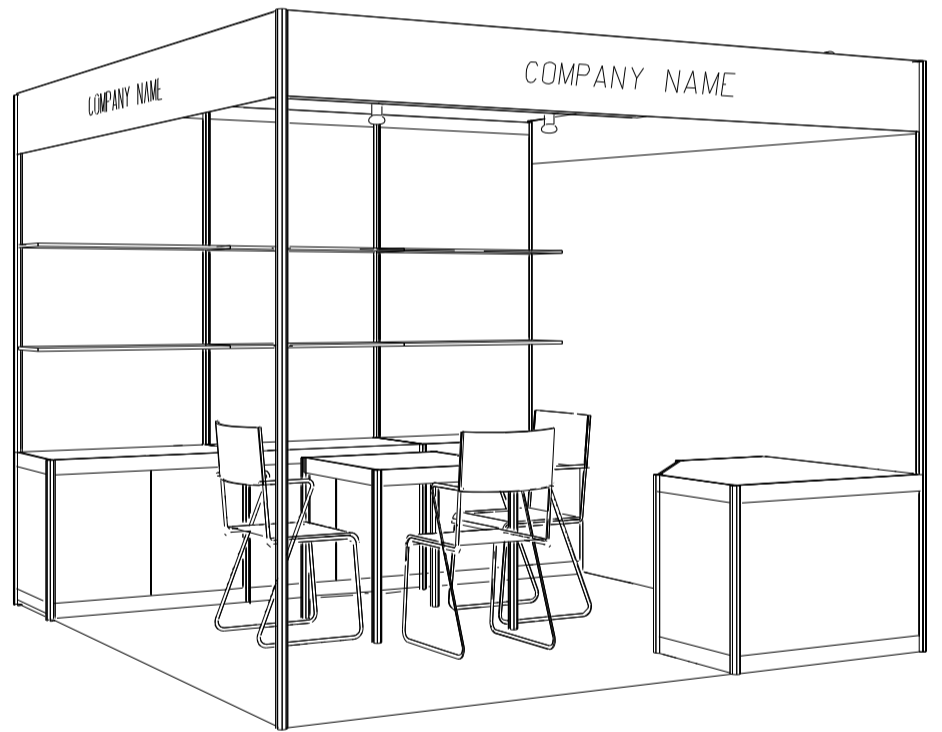

### 3M x 3M Peninsula Booth

三米乘三米半島攤位

BOOTH SPECIFICATIONS		QTY.
	LOCKABLE CABINET 1000L x 500W x 750H mm	3
	WOODEN DISPLAY SHELF FLAT (3000W X 300D mm)	2
	13W LED LAMP SPOTLIGHT (YELLOW LIGHT)	3
	13W LED LAMP LONGARMED SPOTLIGHT (YELLOW LIGHT)	2
	700W x 700D x 750H mm MEETING TABLE	1
	BLACK LEATHER CHAIR	3
	CEILING BEAM	3M
	DISPLAY PLATFORM	1
	RUBBISH BIN & CARPET (9sqm.)	