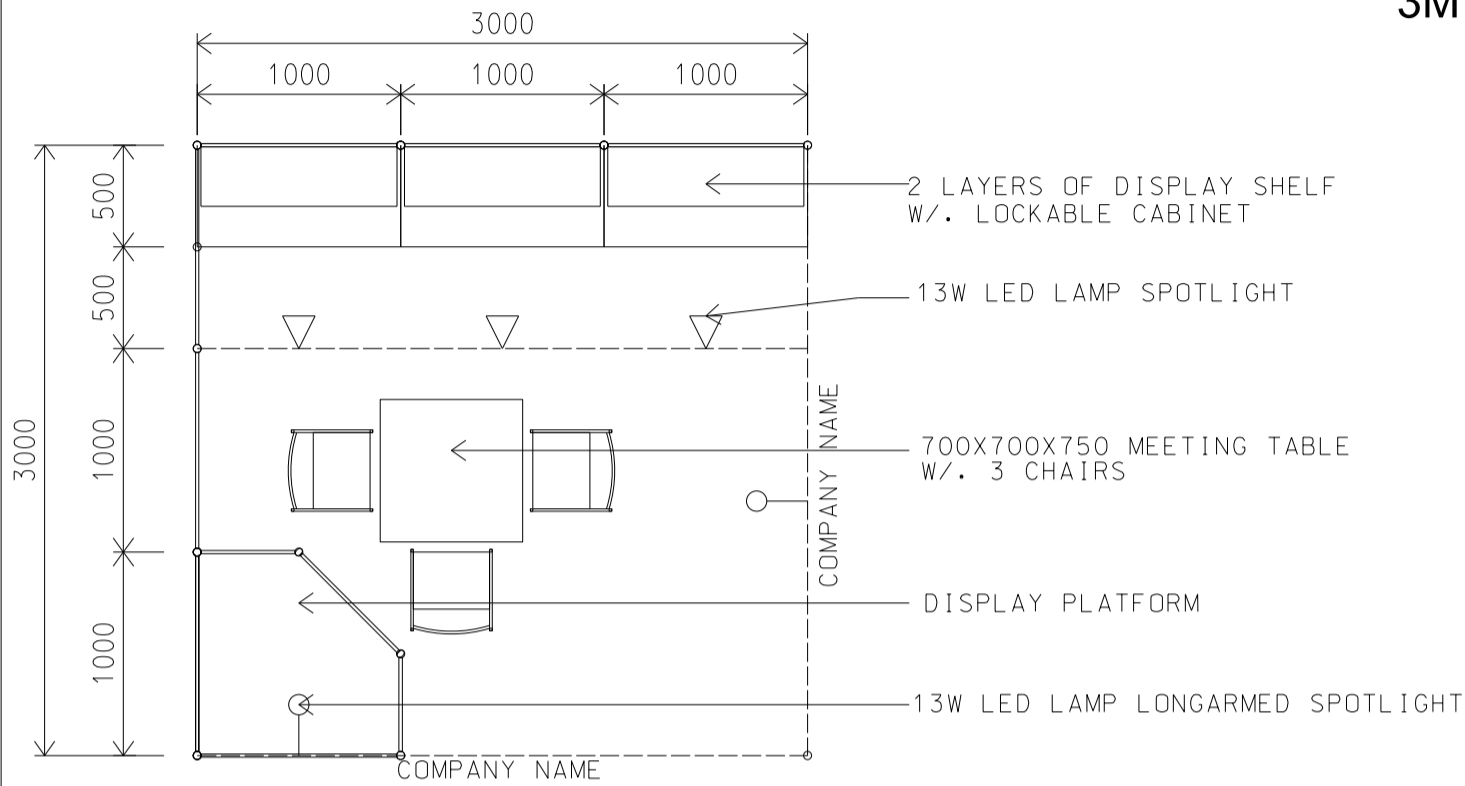

Hong Kong Baby Products Fair

香港嬰兒用品展

3M x 3M Right Corner Booth

三米乘三米右邊角位攤位

BOOTH SPECIFICATIONS		QTY.
	LOCKABLE CABINET 1000L x 500W x 750H mm	3
	WOODEN DISPLAY SHELF FLAT (3000W X 300D mm)	2
	13W LED LAMP SPOTLIGHT (YELLOW LIGHT)	3
	13W LED LAMP LONGARMED SPOTLIGHT (YELLOW LIGHT)	2
	700W x 700D x 750H mm MEETING TABLE	1
	BLACK LEATHER CHAIR	3
	CEILING BEAM	3M
	DISPLAY PLATFORM	1
	RUBBISH BIN & CARPET (9sqm.)	