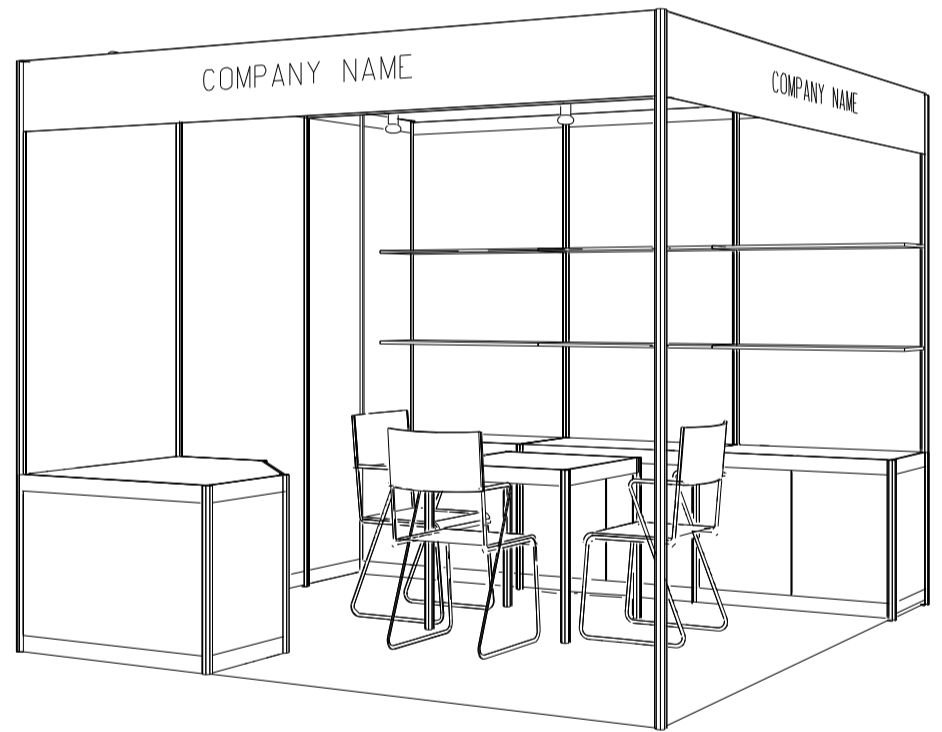

Hong Kong Baby Products Fair

香港嬰兒用品展

3M x 3M Right Corner Booth

三米乘三米右邊角位攤位

BOOTH SPECIFICATIONS		QTY.
	LOCKABLE CABINET 1000L x 500W x 750H mm	3
	WOODEN DISPLAY SHELF FLAT (3000W X 300D mm)	2
	13W LED LAMP SPOTLIGHT (YELLOW LIGHT)	3
	13W LED LAMP LONGARMED SPOTLIGHT (YELLOW LIGHT)	2
	700W x 700D x 750H mm MEETING TABLE	1
	BLACK LEATHER CHAIR	3
	CEILING BEAM	3M
	DISPLAY PLATFORM	1
	RUBBISH BIN & CARPET (9sqm.)	