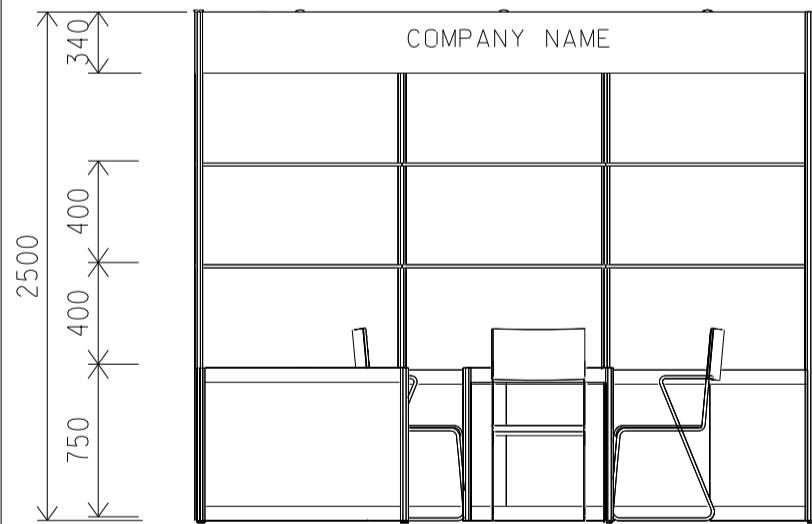

Hong Kong Baby Products Fair

香港嬰兒用品展

3M x 3M Right Corner Booth

三米乘三米右邊角位攤位

BOOTH SPECIFICATIONS		QTY.
	LOCKABLE CABINET 1000L x 500W x 750H mm	3
	WOODEN DISPLAY SHELF FLAT (3000W X 300D mm)	2
	13W LED LAMP SPOTLIGHT (YELLOW LIGHT)	3
	13W LED LAMP LONGARMED SPOTLIGHT (YELLOW LIGHT)	2
	700W x 700D x 750H mm MEETING TABLE	1
	BLACK LEATHER CHAIR	3
	CEILING BEAM	3M
	DISPLAY PLATFORM	1
	RUBBISH BIN & CARPET (9sqm.)	