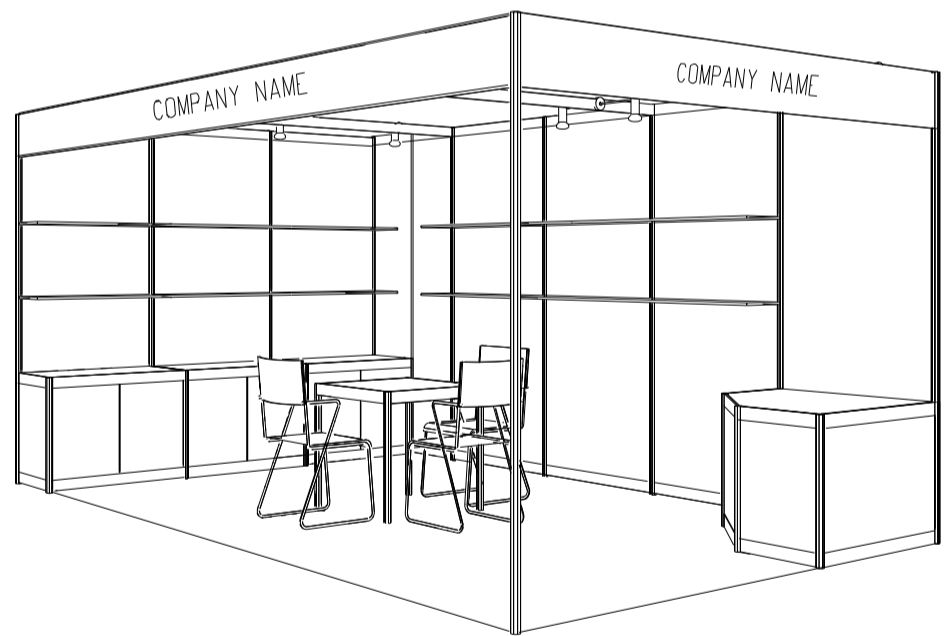

3M x 5M Left Corner Booth

三米乘五米左邊角位攤位

PLAN

PERSPECTIVE

ELEVATION

| BOOTH SPECIFICATIONS | | QTY. |
|-------------------------------|---|------|
| | LOCKABLE CABINET 1000L x 500W x 750H mm | 3 |
| | WOODEN DISPLAY SHELF FLAT (3000W X 300D mm) | 4 |
| | 13W LED LAMP SPOTLIGHT (YELLOW LIGHT) | 3 |
| | 13W LED LAMP LONGARMED SPOTLIGHT (YELLOW LIGHT) | 4 |
| | 700W x 700D x 750H mm MEETING TABLE | 1 |
| | BLACK LEATHER CHAIR | 3 |
| | CEILING BEAM | 6M |
| | DISPLAY PLATFORM | 1 |
| RUBBISH BIN & CARPET (15sqm.) | | |

*The Hong Kong Trade Development Council reserves the right to change the configuration if necessary.

*如有需要，香港貿易發展局有權更改攤位結構。