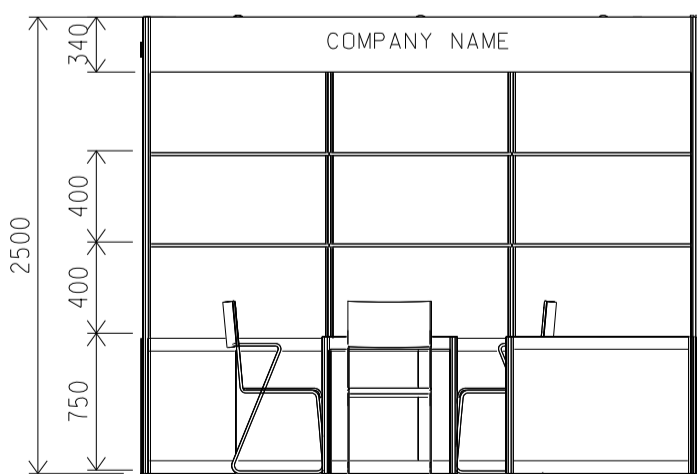

3M x 5M Left Corner Booth

三米乘五米左邊角位攤位

PLAN

PERSPECTIVE

ELEVATION

| BOOTH SPECIFICATIONS | | QTY. |
|-------------------------------|---|------|
| | LOCKABLE CABINET 1000L x 500W x 750H mm | 3 |
| | WOODEN DISPLAY SHELF FLAT (3000W X 300D mm) | 4 |
| | 13W LED LAMP SPOTLIGHT (YELLOW LIGHT) | 3 |
| | 13W LED LAMP LONGARMED SPOTLIGHT (YELLOW LIGHT) | 4 |
| | 700W x 700D x 750H mm MEETING TABLE | 1 |
| | BLACK LEATHER CHAIR | 3 |
| | CEILING BEAM | 6M |
| | DISPLAY PLATFORM | 1 |
| RUBBISH BIN & CARPET (15sqm.) | | |

*The Hong Kong Trade Development Council reserves the right to change the configuration if necessary.

*如有需要，香港貿易發展局有權更改攤位結構。