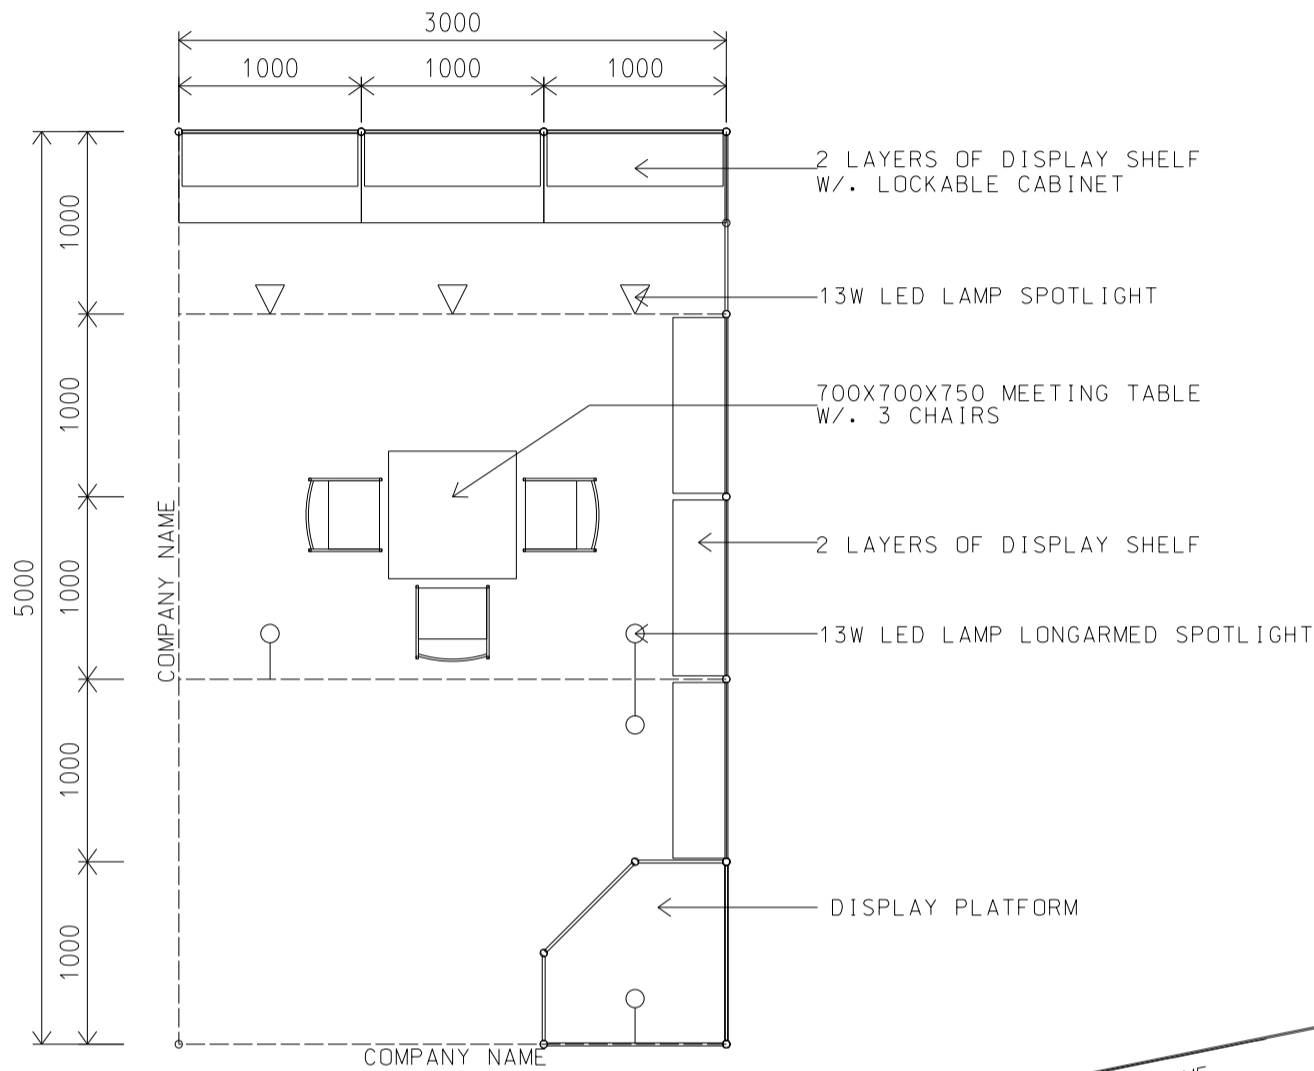

3M x 5M Left Corner Booth

三米乘五米左邊角位攤位

PLAN

PERSPECTIVE

ELEVATION

| BOOTH SPECIFICATIONS | | QTY. |
|-------------------------------|---|------|
| | LOCKABLE CABINET 1000L x 500W x 750H mm | 3 |
| | WOODEN DISPLAY SHELF FLAT (3000W X 300D mm) | 4 |
| | 13W LED LAMP SPOTLIGHT (YELLOW LIGHT) | 3 |
| | 13W LED LAMP LONGARMED SPOTLIGHT (YELLOW LIGHT) | 4 |
| | 700W x 700D x 750H mm MEETING TABLE | 1 |
| | BLACK LEATHER CHAIR | 3 |
| | CEILING BEAM | 6M |
| | DISPLAY PLATFORM | 1 |
| RUBBISH BIN & CARPET (15sqm.) | | |