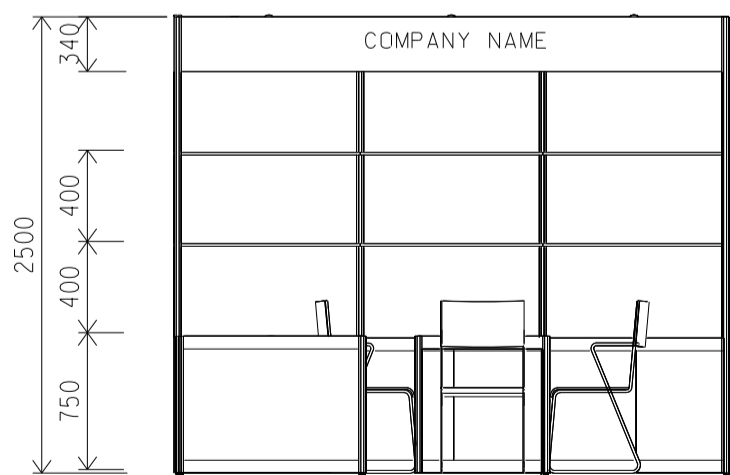

### 3M x 5M Standard Booth

三米乘五米標準攤位

PLAN

PERSPECTIVE

ELEVATION

BOOTH SPECIFICATIONS		QTY.
	LOCKABLE CABINET 1000L x 500W x 750H mm	3
	WOODEN DISPLAY SHELF FLAT (3000W X 300D mm)	4
	13W LED LAMP SPOTLIGHT (YELLOW LIGHT)	3
	13W LED LAMP LONGARMED SPOTLIGHT (YELLOW LIGHT)	4
	700W x 700D x 750H mm MEETING TABLE	1
	BLACK LEATHER CHAIR	3
	CEILING BEAM	6M
	DISPLAY PLATFORM	1
	RUBBISH BIN & CARPET (15sqm.)	