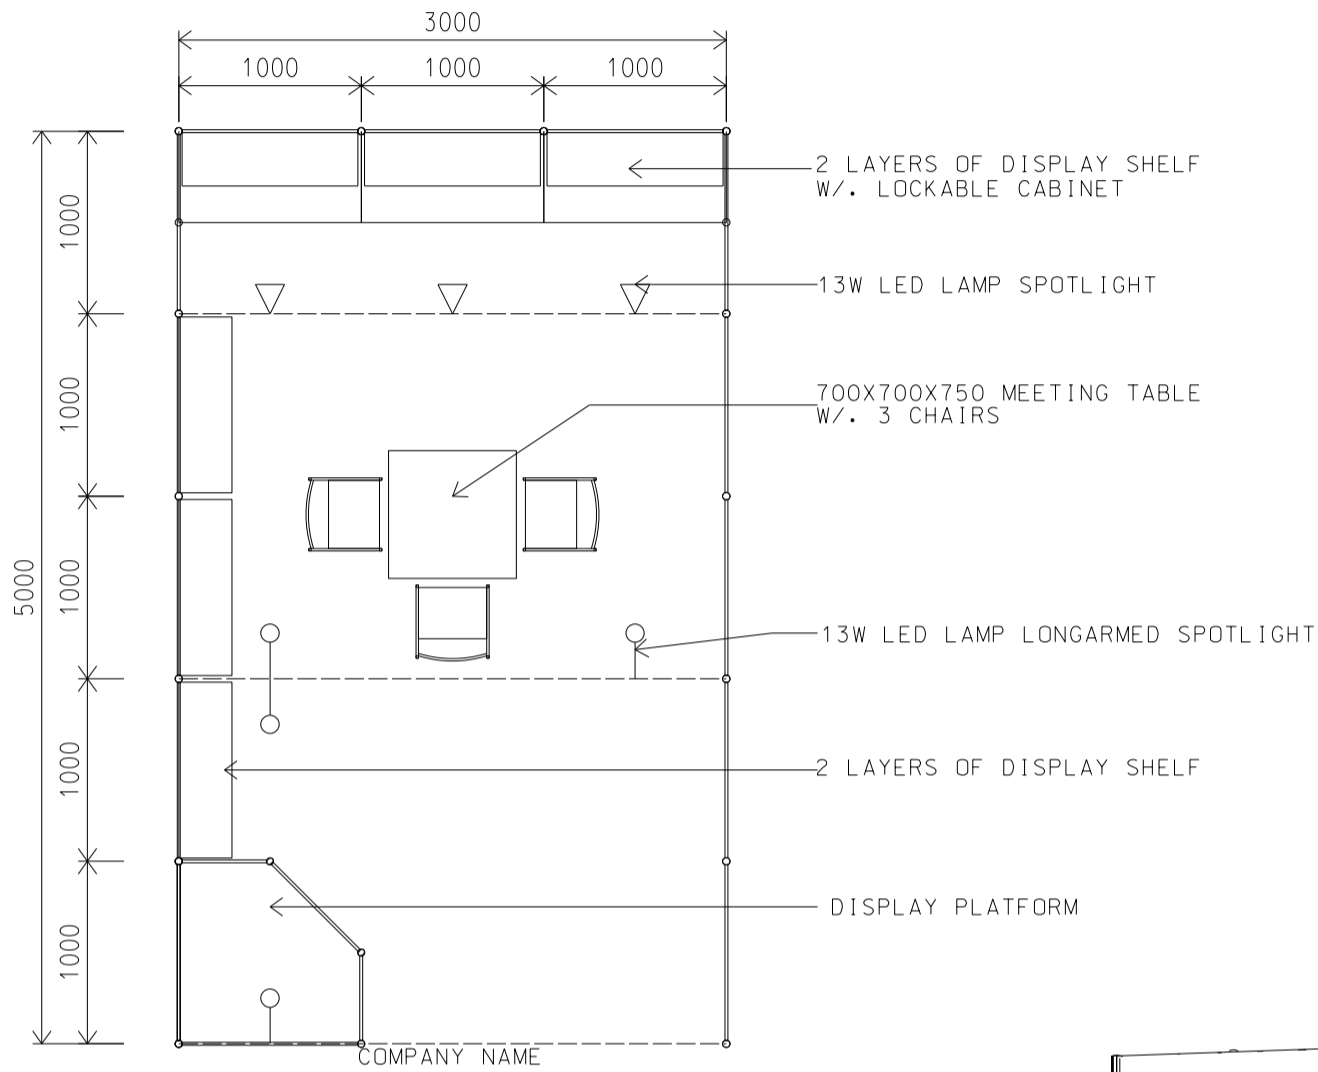

### 3M x 5M Standard Booth

三米乘五米標準攤位

PLAN

PERSPECTIVE

ELEVATION

BOOTH SPECIFICATIONS		QTY.
	LOCKABLE CABINET 1000L x 500W x 750H mm	3
	WOODEN DISPLAY SHELF FLAT (3000W X 300D mm)	4
	13W LED LAMP SPOTLIGHT (YELLOW LIGHT)	3
	13W LED LAMP LONGARMED SPOTLIGHT (YELLOW LIGHT)	4
	700W x 700D x 750H mm MEETING TABLE	1
	BLACK LEATHER CHAIR	3
	CEILING BEAM	6M
	DISPLAY PLATFORM	1
	RUBBISH BIN & CARPET (15sqm.)	