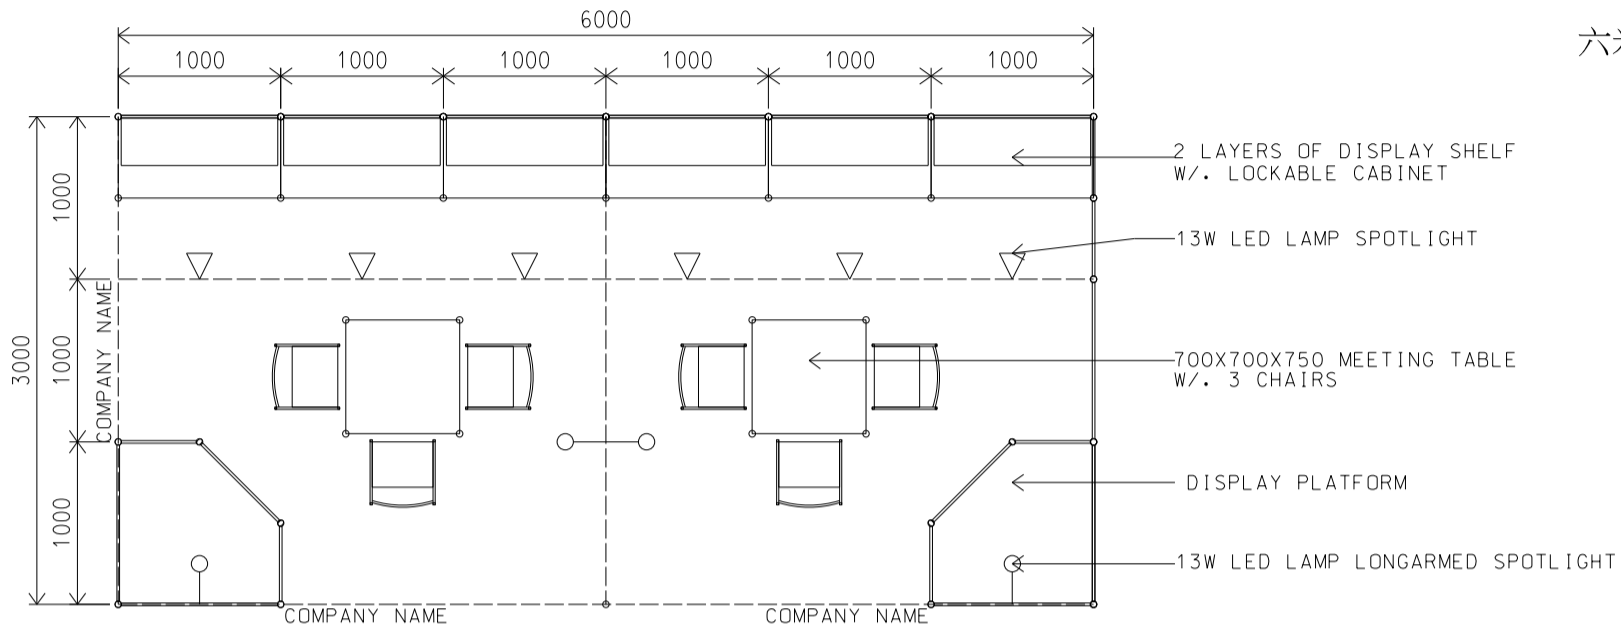

Hong Kong Baby Products Fair

香港嬰兒用品展

6M x 3M Left Corner Booth

六米乘三米左邊角位攤位

PERSPECTIVE

ELEVATION

BOOTH SPECIFICATIONS		QTY.
	LOCKABLE CABINET 1000L x 500W x 750H mm	6
	WOODEN DISPLAY SHELF FLAT (3000W X 300D mm)	4
	13W LED LAMP SPOTLIGHT(YELLOW LIGHT)	6
	13W LED LAMP LONGARMED SPOTLIGHT (YELLOW LIGHT)	4
	700W x 700D x 750H mm MEETING TABLE	2
	BLACK LEATHER CHAIR	6
	CEILING BEAM	9M
	DISPLAY PLATFORM	2
	RUBBISH BIN & CARPET (18sqm.)	