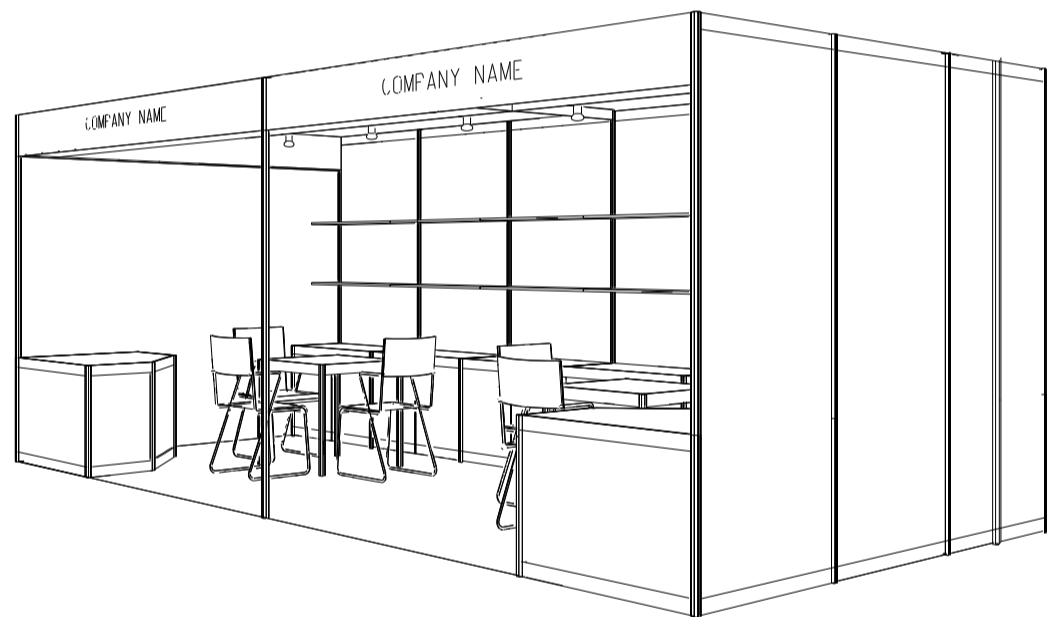

Hong Kong Baby Products Fair

香港嬰兒用品展

6M x 3M Left Corner Booth

六米乘三米左邊角位攤位

PERSPECTIVE

ELEVATION

BOOTH SPECIFICATIONS		QTY.
	LOCKABLE CABINET 1000L x 500W x 750H mm	6
	WOODEN DISPLAY SHELF FLAT (3000W X 300D mm)	4
	13W LED LAMP SPOTLIGHT(YELLOW LIGHT)	6
	13W LED LAMP LONGARMED SPOTLIGHT (YELLOW LIGHT)	4
	700W x 700D x 750H mm MEETING TABLE	2
	BLACK LEATHER CHAIR	6
	CEILING BEAM	9M
	DISPLAY PLATFORM	2
	RUBBISH BIN & CARPET (18sqm.)	

*The Hong Kong Trade Development Council reserves the right to change the configuration if necessary.

*如有需要，香港貿易發展局有權更改攤位結構。