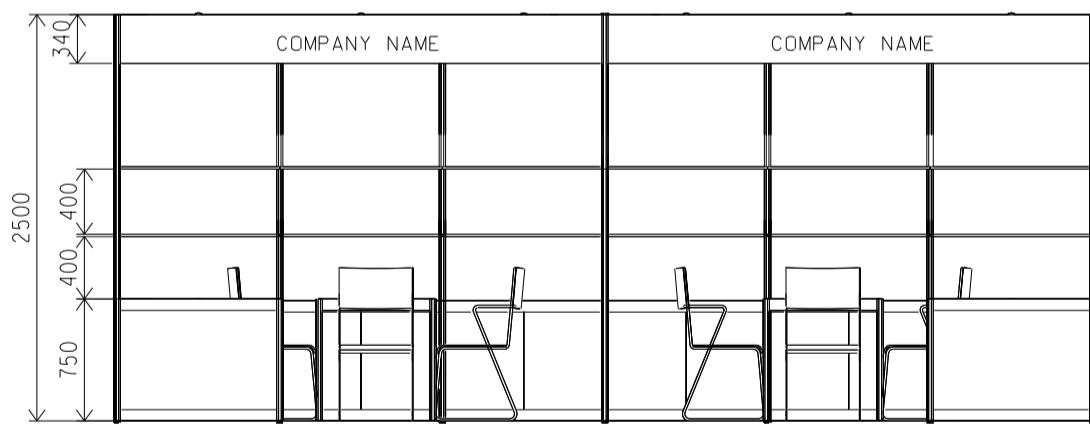

Hong Kong Baby Products Fair

香港嬰兒用品展

6M x 3M Standard Booth

六米乘三米標準攤位

PLAN

PERSPECTIVE

ELEVATION

BOOTH SPECIFICATIONS		QTY.
	LOCKABLE CABINET 1000L x 500W x 750H mm	6
	WOODEN DISPLAY SHELF FLAT (3000W X 300D mm)	4
	13W LED LAMP SPOTLIGHT(YELLOW LIGHT)	6
	13W LED LAMP LONGARMED SPOTLIGHT (YELLOW LIGHT)	4
	700W x 700D x 750H mm MEETING TABLE	2
	BLACK LEATHER CHAIR	6
	CEILING BEAM	9M
	DISPLAY PLATFORM	2
	RUBBISH BIN & CARPET (18sqm.)	