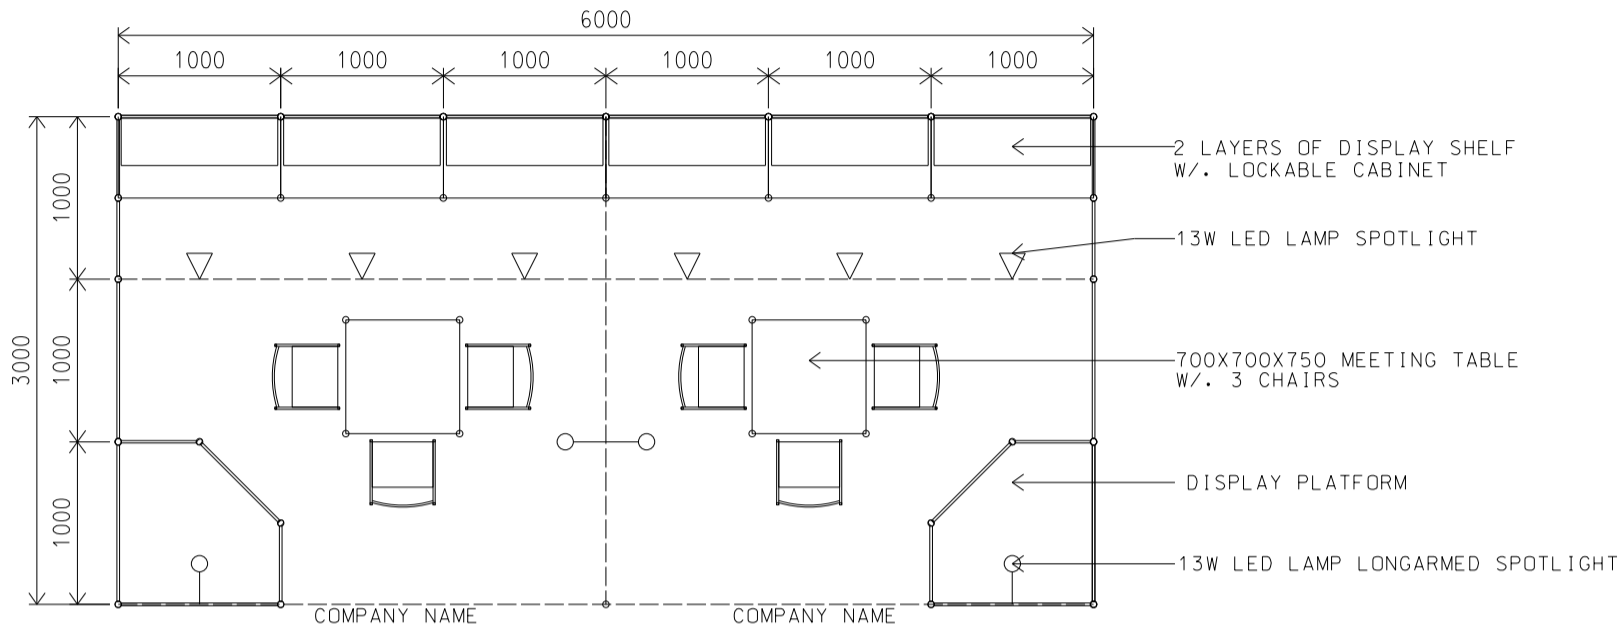

Hong Kong Baby Products Fair

香港嬰兒用品展

6M x 3M Standard Booth

六米乘三米標準攤位

PLAN

PERSPECTIVE

ELEVATION

BOOTH SPECIFICATIONS		QTY.
	LOCKABLE CABINET 1000L x 500W x 750H mm	6
	WOODEN DISPLAY SHELF FLAT (3000W X 300D mm)	4
	13W LED LAMP SPOTLIGHT(YELLOW LIGHT)	6
	13W LED LAMP LONGARMED SPOTLIGHT (YELLOW LIGHT)	4
	700W x 700D x 750H mm MEETING TABLE	2
	BLACK LEATHER CHAIR	6
	CEILING BEAM	9M
	DISPLAY PLATFORM	2
	RUBBISH BIN & CARPET (18sqm.)	