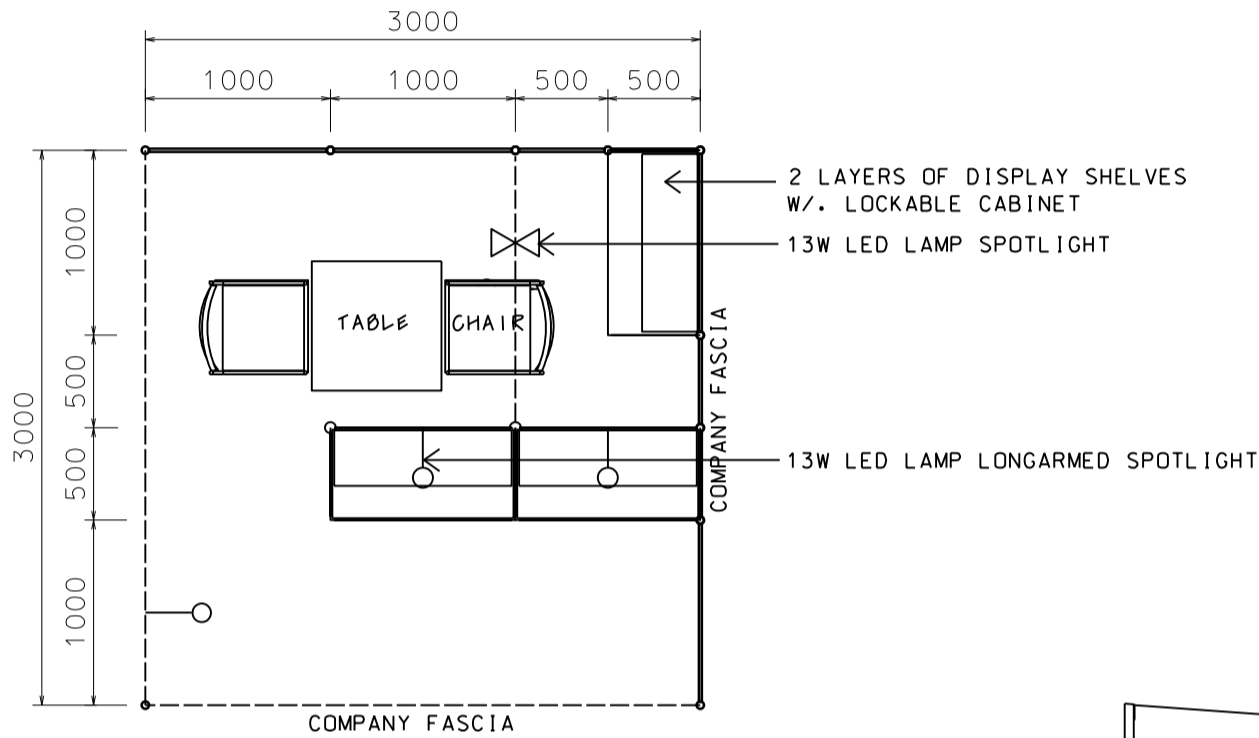

3M x 3M Standard Booth with Meeting Room Specification (Left Corner)

三米乘三米標準攤位附設會議房規格(左邊角位)

BOOTH SPECIFICATIONS 攤位規格		QTY.
	CABINET 連鎖地櫃 (1000L x 500W x 750H mm)	3
	WOODEN DISPLAY SHELF FLAT 層板 (2000W X 300D mm)	2
	WOODEN DISPLAY SHELF FLAT 層板 (1000W X 300D mm)	2
	13W LED LAMP SPOTLIGHT(YELLOW LIGHT) 13瓦特LED燈膽短臂射燈(黃光)	2
	13W LED LAMP LONGARMED SPOTLIGHT (YELLOW LIGHT) 13瓦特LED燈膽長臂射燈(黃光)	3
	MEETING TABLE 會議檯 (700W x 750D x 750H mm)	1
	BLACK LEATHER CHAIR 黑皮椅	2
	CEILING BEAM 天花樑	1.5M
	RUBBISH BIN & CARPET 廢紙箱及地毯 (9 sq.m.)	