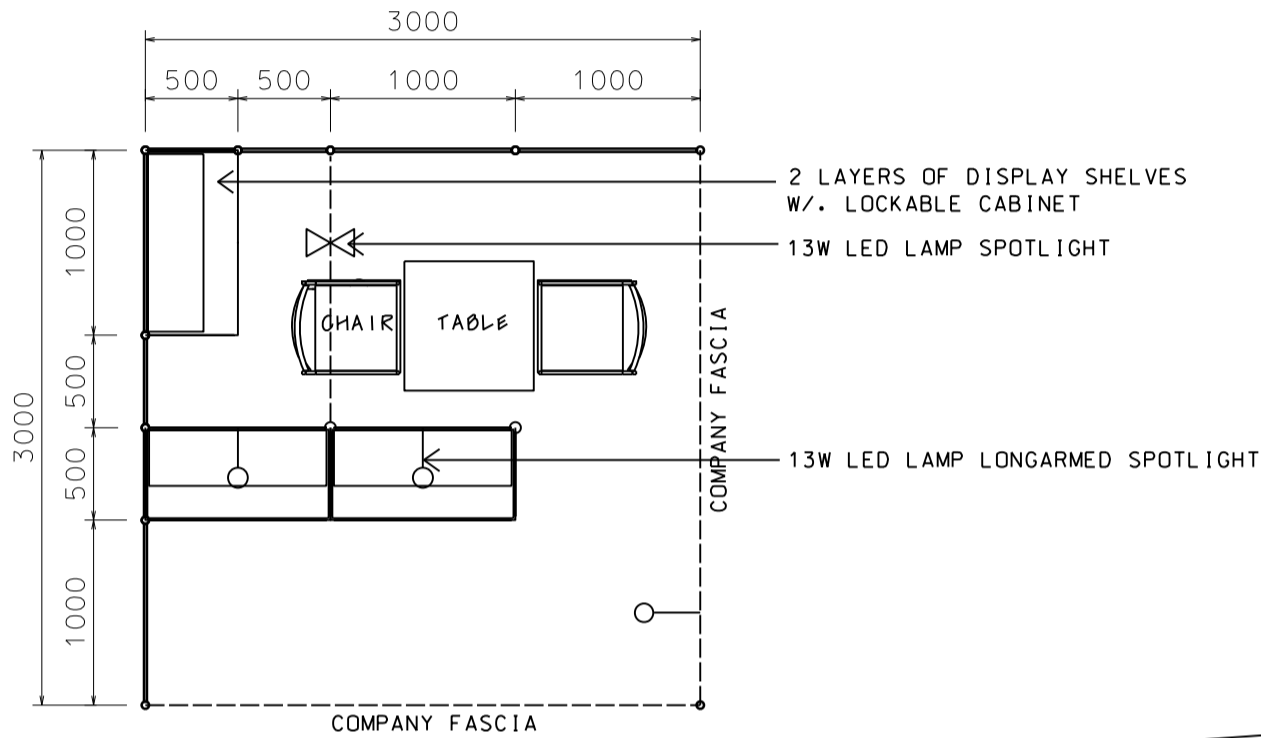

### 3M x 3M Standard Booth with Meeting Room Specification (Right Corner)

三米乘三米標準攤位附設會議房規格(右邊角位)

BOOTH SPECIFICATIONS 攤位規格		QTY.
	CABINET 連鎖地櫃 (1000L x 500W x 750H mm)	3
	WOODEN DISPLAY SHELF FLAT 層板 (2000W X 300D mm)	2
	WOODEN DISPLAY SHELF FLAT 層板 (1000W X 300D mm)	2
	13W LED LAMP SPOTLIGHT(YELLOW LIGHT) 13瓦特LED燈膽短臂射燈(黃光)	2
	13W LED LAMP LONGARMED SPOTLIGHT (YELLOW LIGHT) 13瓦特LED燈膽長臂射燈(黃光)	3
	MEETING TABLE 會議檯 (700W x 750D x 750H mm)	1
	BLACK LEATHER CHAIR 黑皮椅	2
	CEILING BEAM 天花樑	1.5M
	RUBBISH BIN & CARPET 廢紙箱及地毯 (9 sq.m.)	