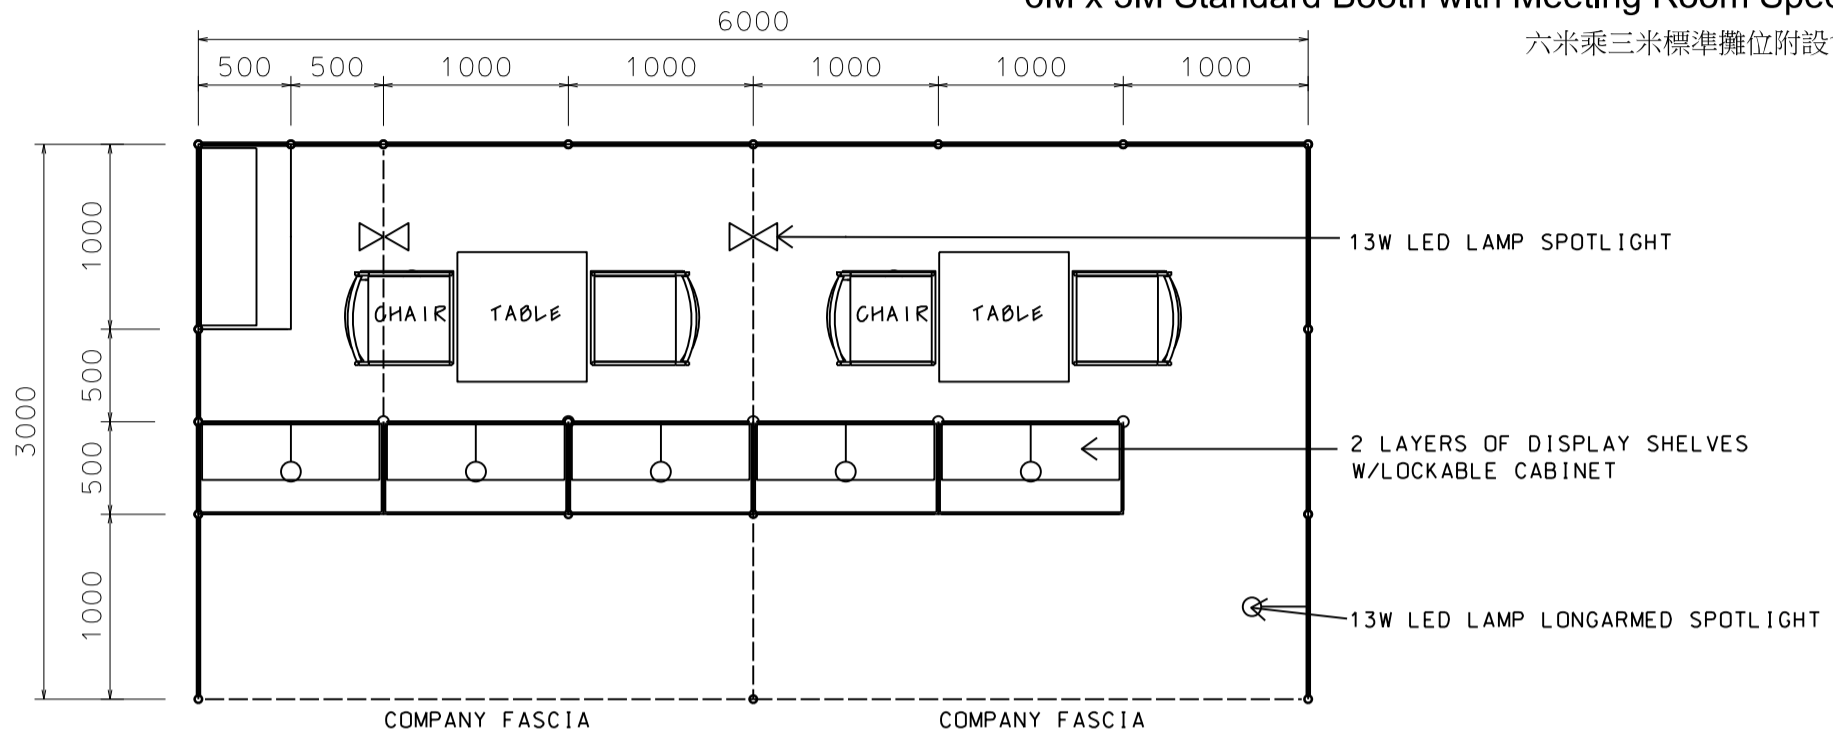

Hong Kong Baby Products Fair

香港嬰兒用品展

6M x 3M Standard Booth with Meeting Room Specification

六米乘三米標準攤位附設會議房規格

BOOTH SPECIFICATIONS 攤位規格		QTY.
	CABINET 連鎖地櫃 (1000L x 500W x 750H mm)	6
	WOODEN DISPLAY SHELF FLAT 層板 (2000W X 300D mm)	4
	WOODEN DISPLAY SHELF FLAT 層板 (1000W X 300D mm)	4
	13W LED LAMP SPOTLIGHT(YELLOW LIGHT) 13瓦特LED燈膽短臂射燈 (黃光)	4
	13W LED LAMP LONGARMED SPOTLIGHT (YELLOW LIGHT) 13瓦特LED燈膽長臂射燈 (黃光)	6
	MEETING TABLE 會議檯 (700W x 700D x 750H mm)	2
	BLACK LEATHER CHAIR 黑皮椅	4
	CEILING BEAM 天花樑	4.5M
	RUBBISH BIN & CARPET 廢紙箱及地毯 (18 sq.m.)	