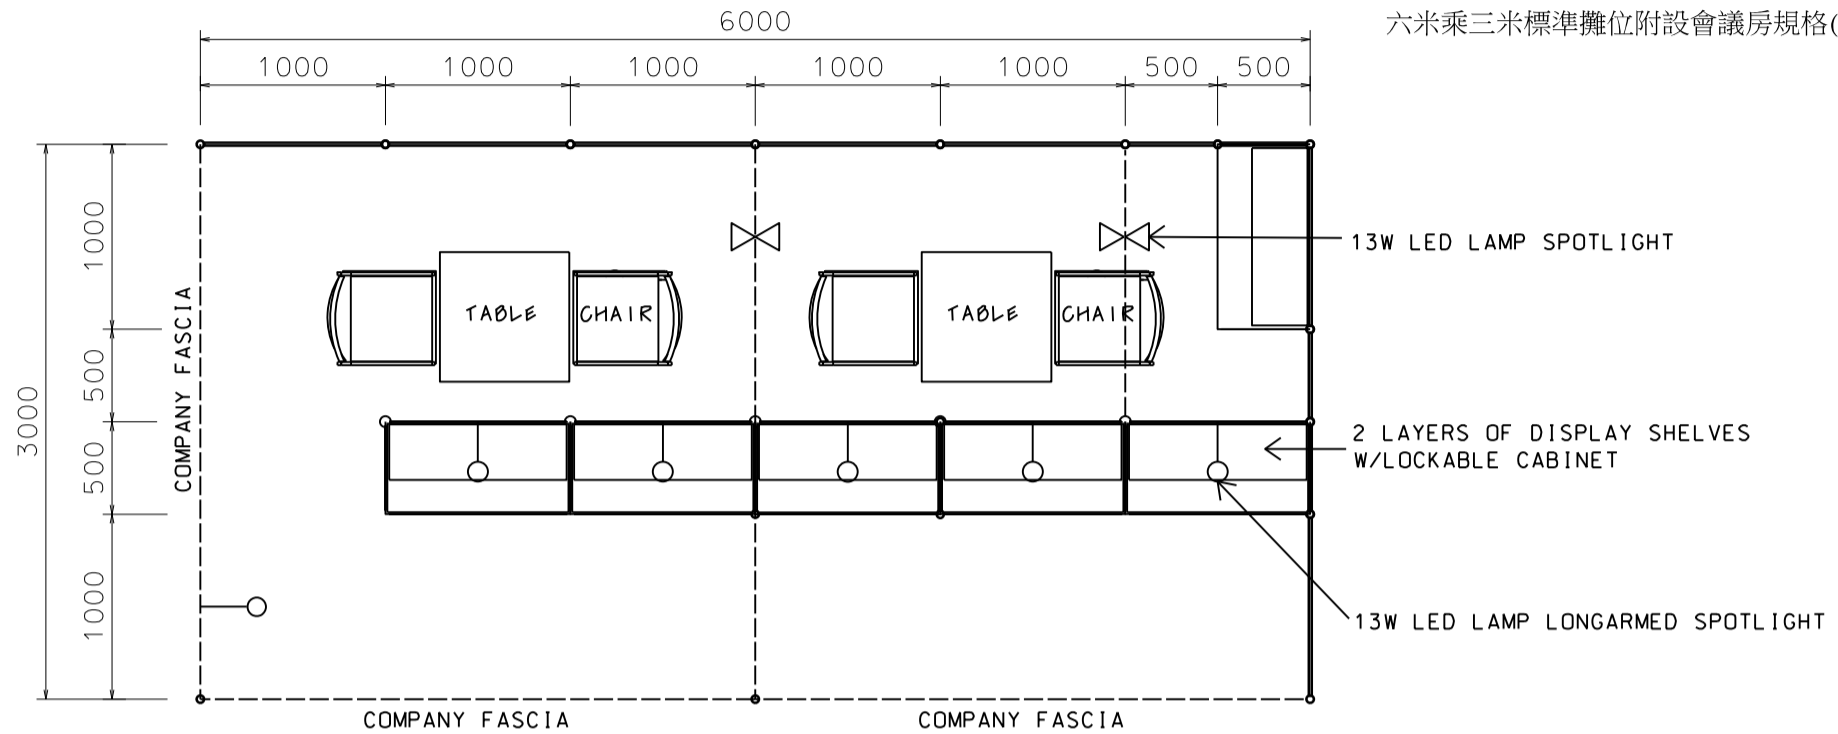

## 香港嬰兒用品展

6M x 3M Standard Booth with Meeting Room Specification (Left Corner)

六米乘三米標準攤位附設會議房規格(左邊角位)

BOOTH SPECIFICATIONS 攤位規格		QTY.
	CABINET 連鎖地櫃 (1000L x 500W x 750H mm)	6
	WOODEN DISPLAY SHELF FLAT 層板 (2000W X 300D mm)	4
	WOODEN DISPLAY SHELF FLAT 層板 (1000W X 300D mm)	4
	13W LED LAMP SPOTLIGHT(YELLOW LIGHT) 13瓦特LED燈膽短臂射燈(黃光)	4
	13W LED LAMP LONGARMED SPOTLIGHT (YELLOW LIGHT) 13瓦特LED燈膽長臂射燈(黃光)	6
	MEETING TABLE 會議檯 (700W x 700D x 750H mm)	2
	BLACK LEATHER CHAIR 黑皮椅	4
	CEILING BEAM 天花樑	4.5M
	RUBBISH BIN & CARPET 廢紙箱及地毯 (18 sq.m.)	