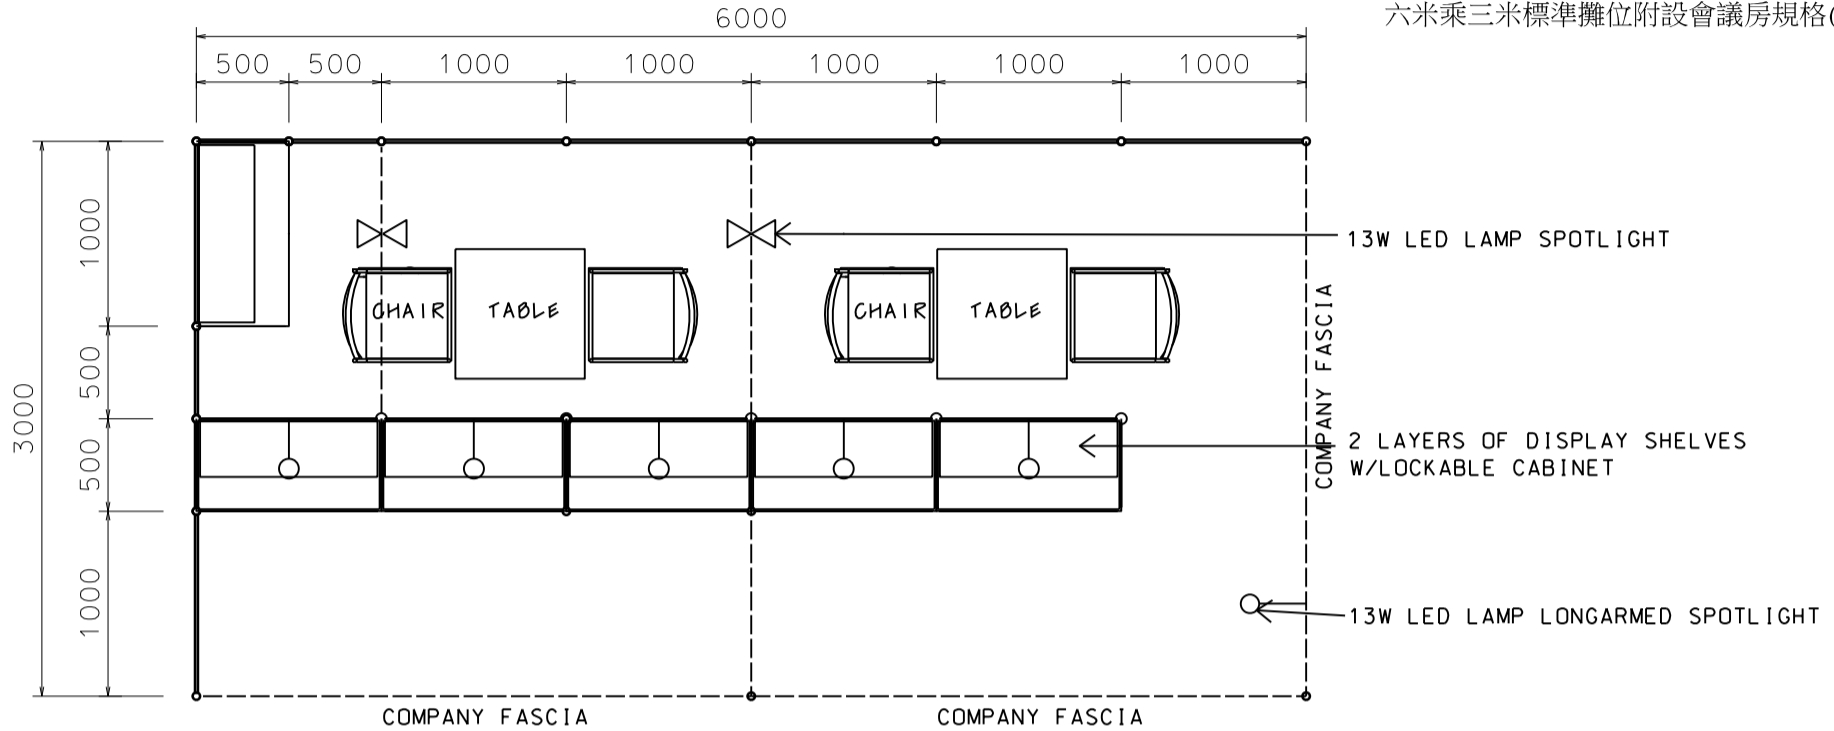

Hong Kong Baby Products Fair

香港嬰兒用品展

6M x 3M Standard Booth with Meeting Room Specification (Right Corner)

六米乘三米標準攤位附設會議房規格(右邊角位)

BOOTH SPECIFICATIONS 攤位規格		QTY.
	CABINET 連鎖地櫃 (1000L x 500W x 750H mm)	6
	WOODEN DISPLAY SHELF FLAT 層板 (2000W X 300D mm)	4
	WOODEN DISPLAY SHELF FLAT 層板 (1000W X 300D mm)	4
	13W LED LAMP SPOTLIGHT(YELLOW LIGHT) 13瓦特LED燈膽短臂射燈(黃光)	4
	13W LED LAMP LONGARMED SPOTLIGHT (YELLOW LIGHT) 13瓦特LED燈膽長臂射燈(黃光)	6
	MEETING TABLE 會議檯 (700W x 700D x 750H mm)	2
	BLACK LEATHER CHAIR 黑皮椅	4
	CEILING BEAM 天花樑	4.5M
	RUBBISH BIN & CARPET 廢紙箱及地毯 (18 sq.m.)	